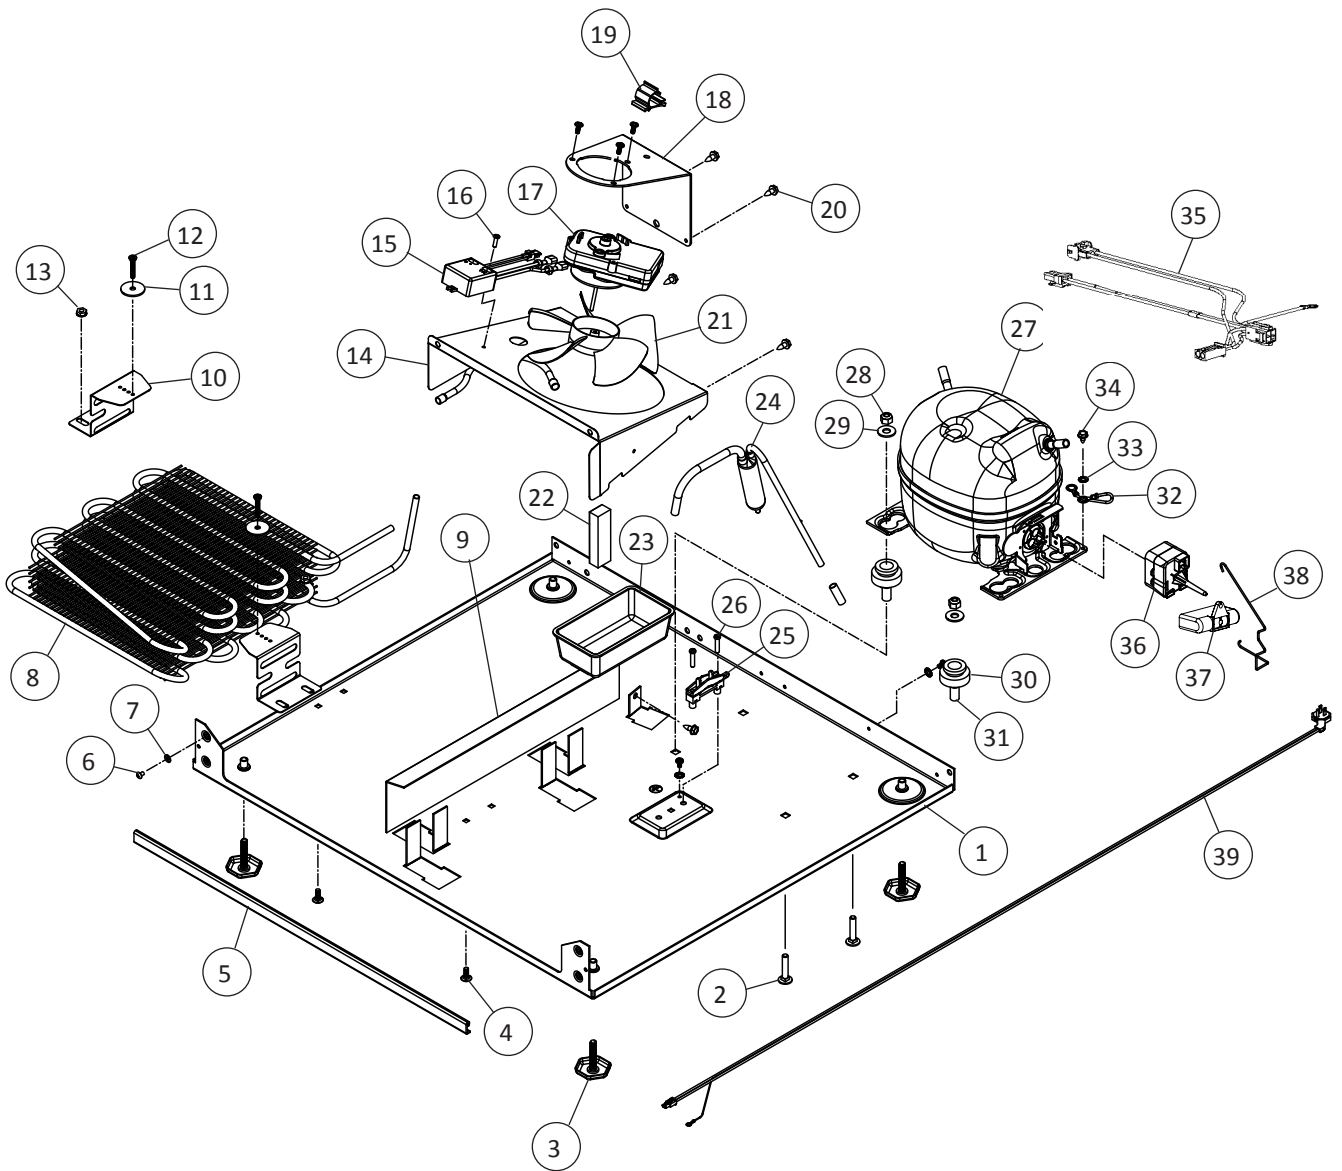

MECHANICAL PARTS DIAGRAM

MECHANICAL PARTS LIST

ITEM NO	PART DESCRIPTION	QTY	SERVICE ASSEMBLY NUMBER
1	Baseplate	1	42248730
2	1/4-20 X 1-1/4 Carriage Bolt	3	42248155
3	Leg Leveler	4	42243808
4	#10-24 X 1/2 Carriage Bolt	2	42243618
5	Trim- Base Front	1	42248731
6	#10-32 X 3/4 Ph Countersunk Hd Screw	4	42248052
7	#10 Countersunk Flat Washer	4	42248153
8	Tube And Wire Condenser	1	42248167
9	Air Baffle	1	42246937
10	Condenser Bracket	2	42248166
11	Washer 1" O.D., 7/32 I.D.	2	42248165
12	#8-18 X 1 Kappet Screw	2	42248164
13	#10-24 Hex Nut	2	42247454
14	Condenser Fan Shroud	1	42248163
15	Power Supply, Fan	1	42248735
16	#6-20 X 1/2 Ph Hd Screw	1	42248452
17	Condenser Fan Motor	1	42248161
18	Condenser Fan Bracket	1	42248159
19	Wire Harness Clip	1	42248736
20	#10 X 1/2 Hx Hd Screw	5	42248047
21	Condenser Fan Blade	1	42248160
22	Foam Pad	1	42248162
23	Drip Pan	1	42241926
24	Drier Assy	1	42248154
25	Power Cord Clamp	1	42247348
26	Power Cord Clamp Screw	2	42247348
27	Compressor	1	42248732
28	1/4-20 Locknut	3	42248048
29	5/16 I.D. Flat Washer	3	42248046
30	Grommet	4	42247479
31	Sleeve	3	42247479
32	Compressor Ground Wire	1	42243623
33	#10 Ext Tooth Lockwasher	3	42248049
34	#8-32 X 3/8 Hx Hd Screw	1	42243240
35	Wire Harness- Compressor	1	42248150
36	5Sp Electrical Pkg	1	42248733
37	Run Capacitor	1	42248156
38	Bail Strap- 5Sp	1	42248734
39	Power Cord	1	42248149