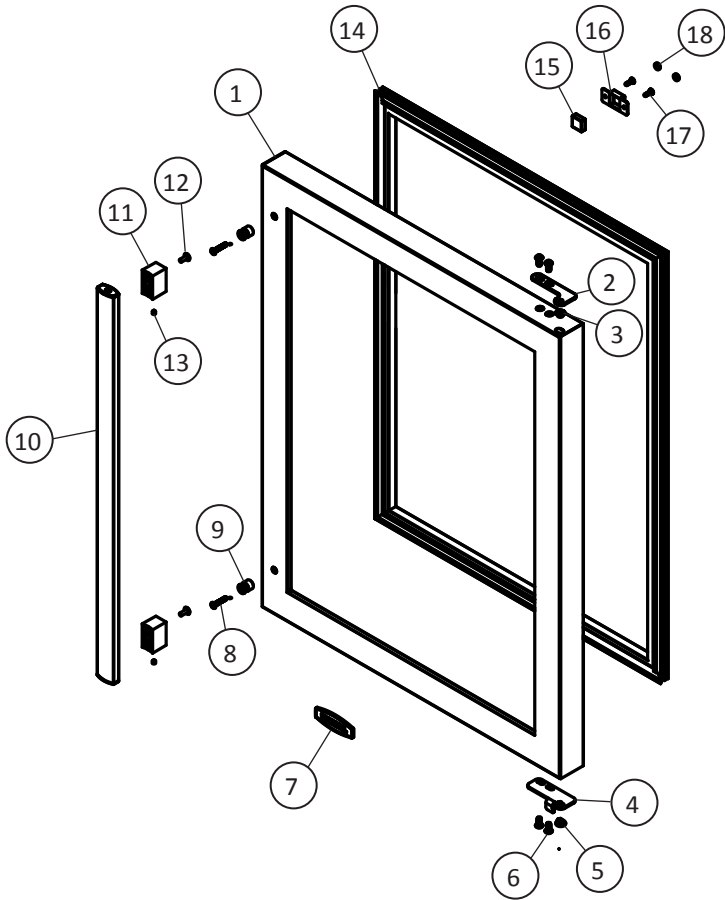

GLASS DOOR PRO+ PARTS DIAGRAM

R.H. Door