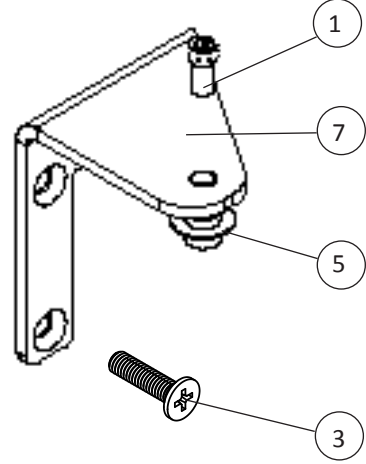

Service Parts List

6GARM

HINGE PARTS DIAGRAM

Parts for a
Right Hand
Hinged Door

Parts for a
Left Hand
Hinged Door

HINGE PARTS LIST

Item No.	Description	Qty. Req.	Service Assembly
1	Top Hinge Pin	1	42245707
2	Lower Hinge Pin	1	42245708
3	10-32 x 3/4" PH Countersunk Screw Taptite ZN	6	42248052
4	Door Closer Cam Follower	1	42248269
5	Upper Hinge Pin Bearing	1	42248135
6	Chrome Upper Door Hinge, Right Hand	1	42248277
6	Black Upper Door Hinge, Right Hand	1	42248762
7	Chrome Upper Door Hinge, Left Hand	1	42248276
7	Black Upper Door Hinge, Left Hand	1	42248763
8	Chrome Bottom Door Hinge, Right Hand	1	42248275
8	Black Bottom Door Hinge, Right Hand	1	42248764
9	Chrome Bottom Door Hinge, Left Hand	1	42248274
9	Black Bottom Door Hinge, Left Hand	1	42248765