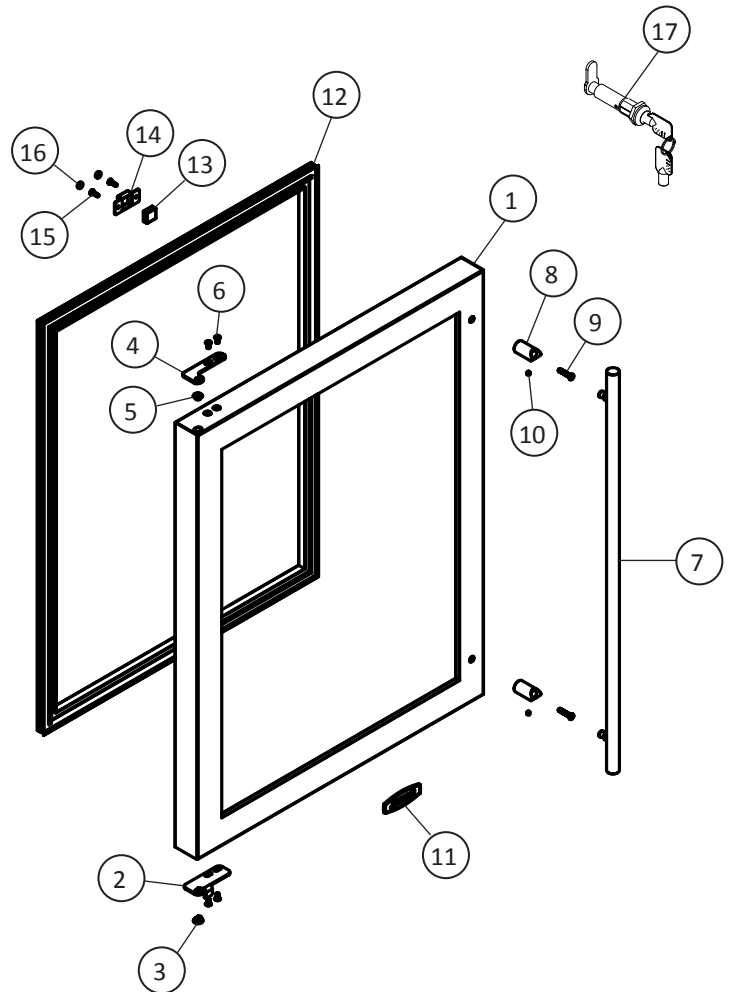

GLASS DOOR PARTS DIAGRAM

R.H. Door

L.H. Door