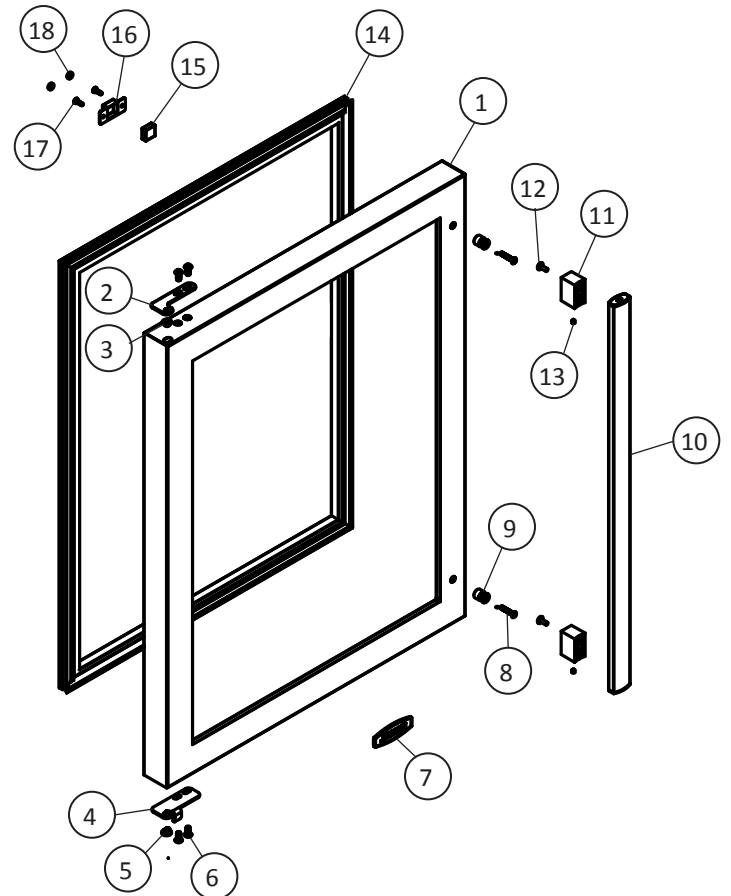

GLASS DOOR PRO+ PARTS DIAGRAM

R.H. Door

L.H. Door