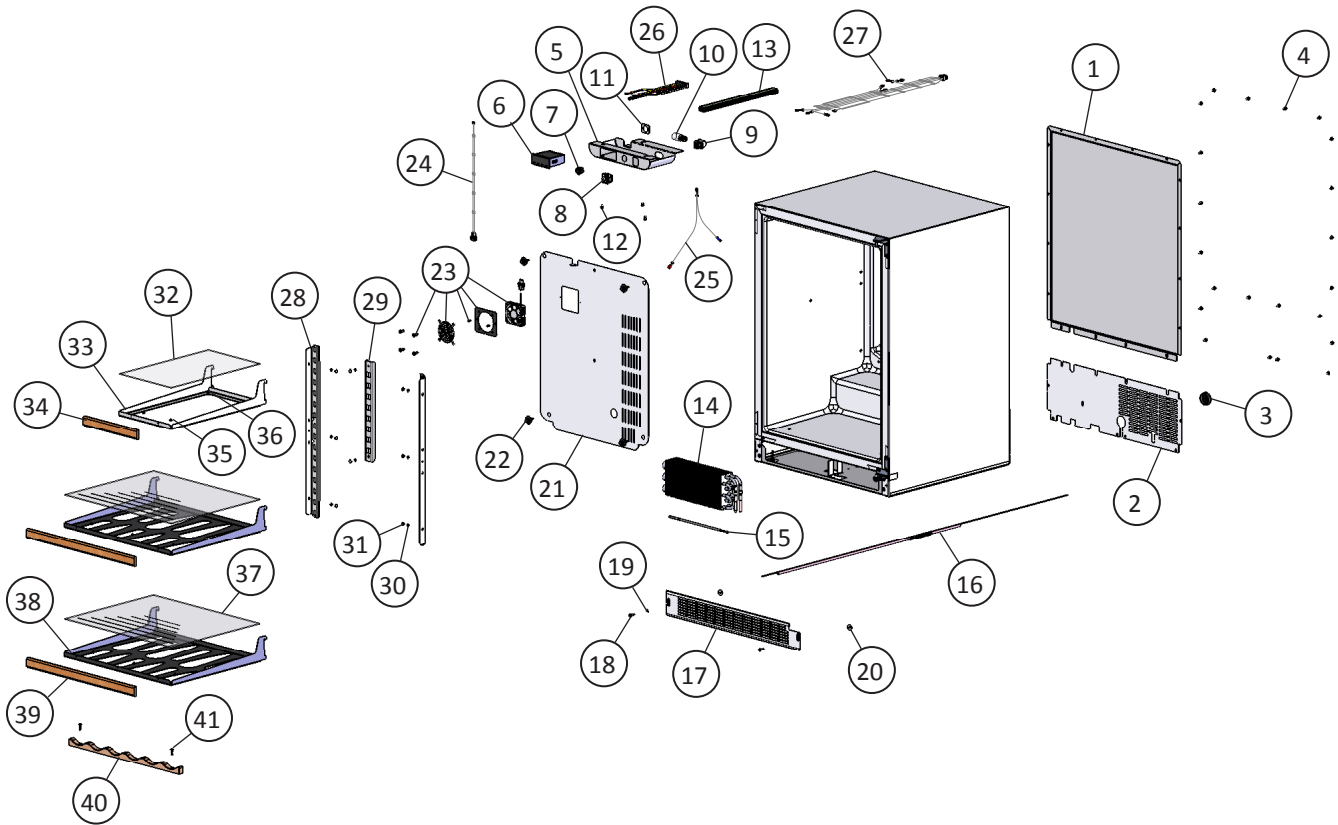

CABINET PARTS DIAGRAM

CABINET PARTS LIST

ITEM NO	PART DESCRIPTION	QTY	SERVICE ASSEMBLY NUMBER
1	Back Panel	1	42247046
2	Access Cover	1	42248138
3	Heyco Bushing	1	42247144
4	#10 X 1/2 Hex Head Screw	24	42248047
5	U/I Display- Complete (Glass Door Models)	1	42248716
	U/I Display- Complete (Solid Door Models)	1	42248766
6	Electronic Control	1	42248684
7	Switch Display Light	1	42246921
8	Light Switch	1	42248717
9	Light Socket	1	42244648
10	Light Bulb	1	2240004A
11	Light Switch Shim	1	42248715
12	#10 X 1/2 Hex Head Screw	3	42248047
13	Wire Conduit	1	42248767
14	Evaporator	1	42248524
15	Thermistor (Compartment/Defrost)	2	42248649
16	Heat Exchanger	1	42248768
17	Adjustable Grille, Rh, Black	1	42248408
17	Adjustable Grille, Lh, Black	1	42248409
18	#12 X 3/4 Ph Hd Screw- Black	2	42248140
19	#10 Lockwasher	1	42248049
20	Washer- Black	2	42248769
21	Cover- Coil	1	42248720
22	Tuflok Fastener	4	42248521
23	Evaporator Fan Assembly	1	42248774
24	Evaporator Fan Wire Harness	1	42248775
25	Light Wire Harness	1	42248776
26	Light/Thermistor Wire Harness	1	42248777
27	Main Wire Harness	1	42248778
28	Shelf Mounting Rail	2	42248721
29	Shelf Mounting Ladder	1	42248722
30	#8 X 1 Kappet Screw	8	42248164
31	Kappet Snap Cap, Black	8	42248688
32	Shelf Glass- Split Shelf	1	42248723
33	Split Shelf Frame	1	42248724
34	Wood Shelf Front	1	42248725
35	#6 Screw	8	42246263
36	Shelf Bumper	12	42248726
37	Shelf Glass- Full Width	2	42248727
38	Shelf Frame- Full Width	2	42248728
39	Wood Shelf Front	2	42248729
40	Bottle Cradle	1	42244618
41	#8 X 1.25 Screw- Black	2	42248290