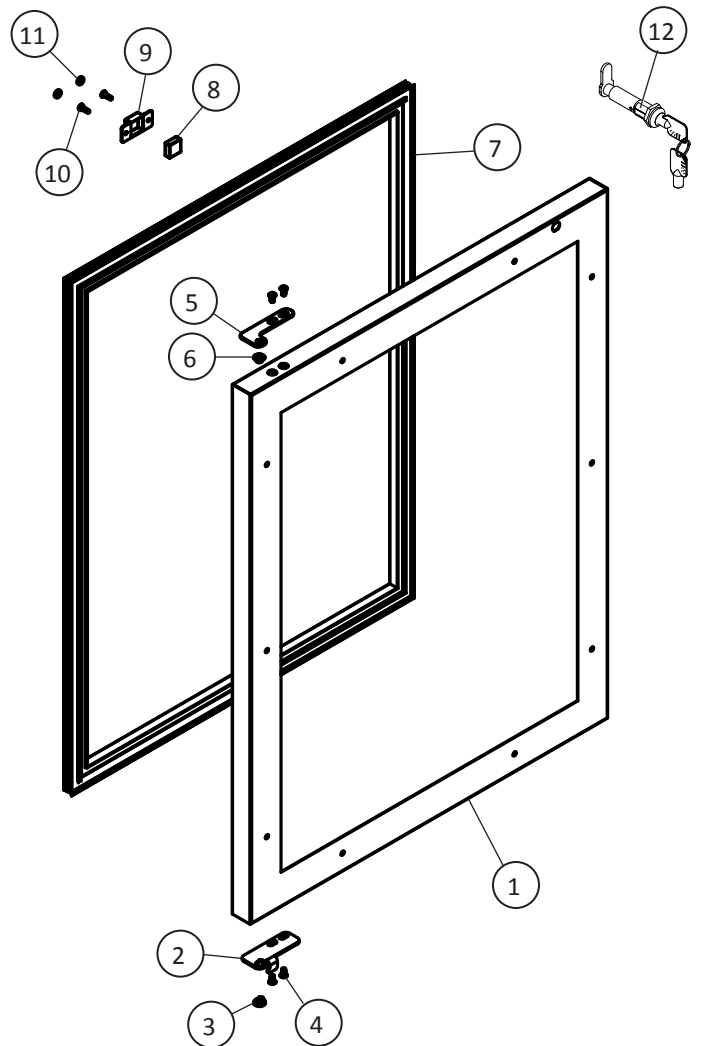

GLASS OVERLAY DOOR PARTS DIAGRAM

L.H. Door

R.H. Door