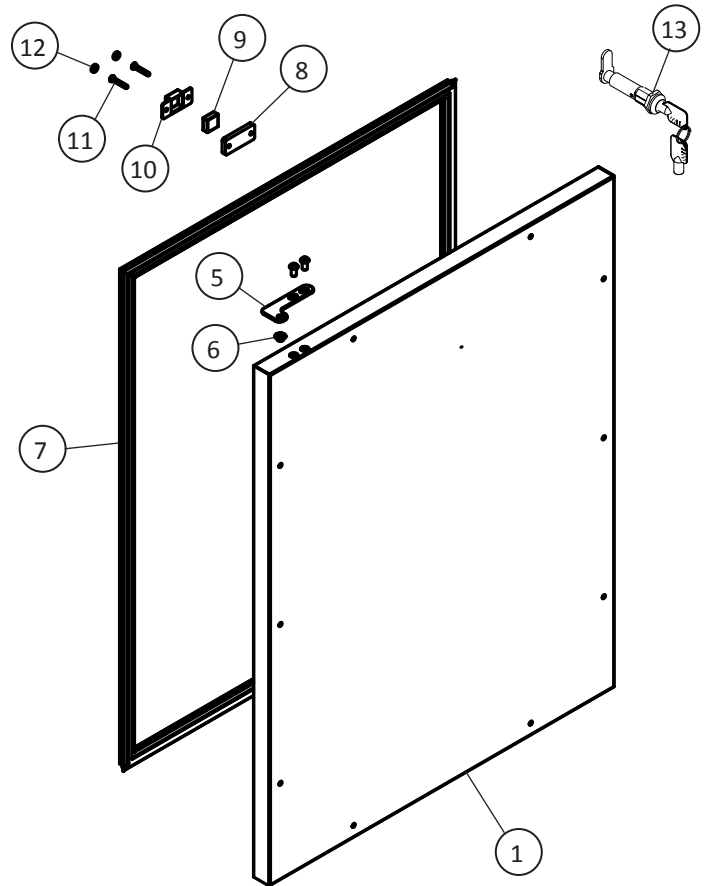

SOLID OVERLAY DOOR PARTS DIAGRAM

R.H. Door

L.H. Door