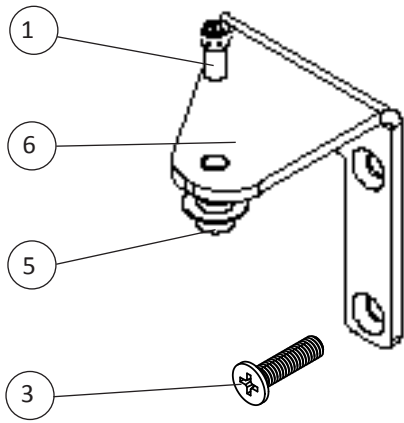

Service Parts List

6GARM

HINGE PARTS DIAGRAM

Parts for a
Right Hand
Hinged Door

Parts for a
Left Hand
Hinged Door

HINGE PARTS LIST

Item No.	Description	Qty. Req.	Service Assembly
1	Top Hinge Pin	1	42245707
2	Lower Hinge Pin	1	42245708
3	10-32 x 3/4" PH Countersunk Screw Taptite ZN	6	42248052
4	Door Closer Cam Follower	1	42248269
5	Upper Hinge Pin Bearing	1	42248135
6	Chrome Upper Door Hinge, Right Hand	1	42248277
6	Black Upper Door Hinge, Right Hand	1	42248762
7	Chrome Upper Door Hinge, Left Hand	1	42248276
7	Black Upper Door Hinge, Left Hand	1	42248763
8	Chrome Bottom Door Hinge, Right Hand	1	42248275
8	Black Bottom Door Hinge, Right Hand	1	42248764
9	Chrome Bottom Door Hinge, Left Hand	1	42248274
9	Black Bottom Door Hinge, Left Hand	1	42248765