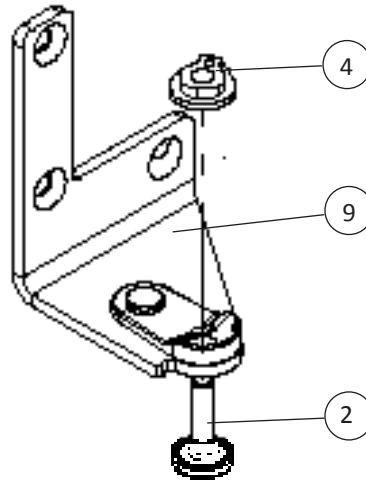

Service Parts List

6GARM

HINGE PARTS DIAGRAM

Parts for a
Right Hand
Hinged Door

Parts for a
Left Hand
Hinged Door

HINGE PARTS LIST

Item No.	Description	Qty. Req.	Service Assembly
1	Top Hinge Pin	1	42245707
2	Lower Hinge Pin	1	42245708
3	10-32 x 3/4" PH Countersunk Screw Taptite ZN	6	42248052
4	Door Closer Cam Follower	1	42248269
5	Upper Hinge Pin Bearing	1	42248135
6	Chrome Upper Door Hinge, Right Hand	1	42248277
6	Black Upper Door Hinge, Right Hand	1	42248762
7	Chrome Upper Door Hinge, Left Hand	1	42248276
7	Black Upper Door Hinge, Left Hand	1	42248763
8	Chrome Bottom Door Hinge, Right Hand	1	42248275
8	Black Bottom Door Hinge, Right Hand	1	42248764
9	Chrome Bottom Door Hinge, Left Hand	1	42248274
9	Black Bottom Door Hinge, Left Hand	1	42248765