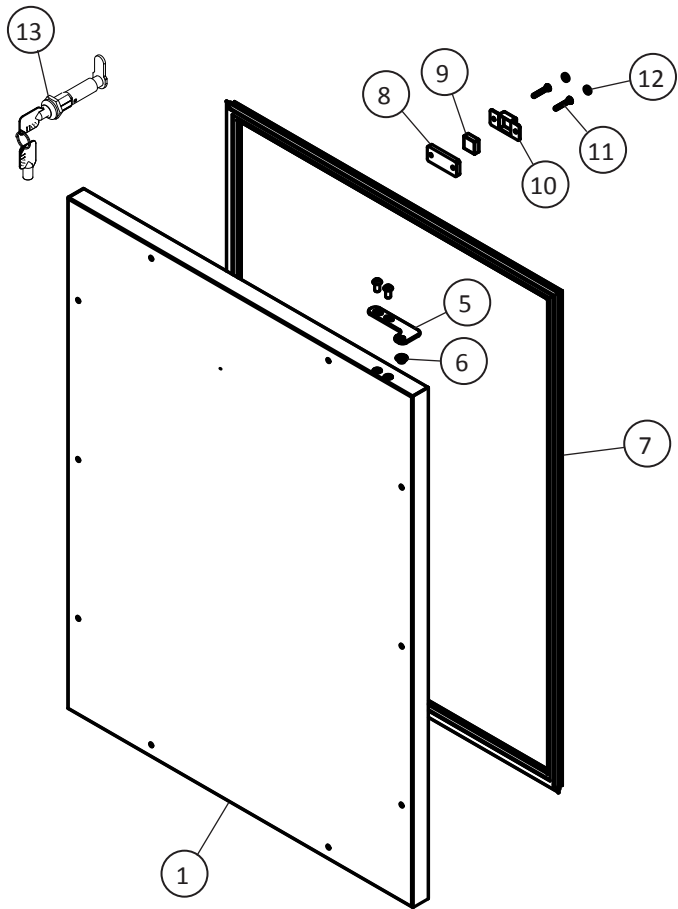

SOLID OVERLAY DOOR PARTS DIAGRAM

R.H. Door