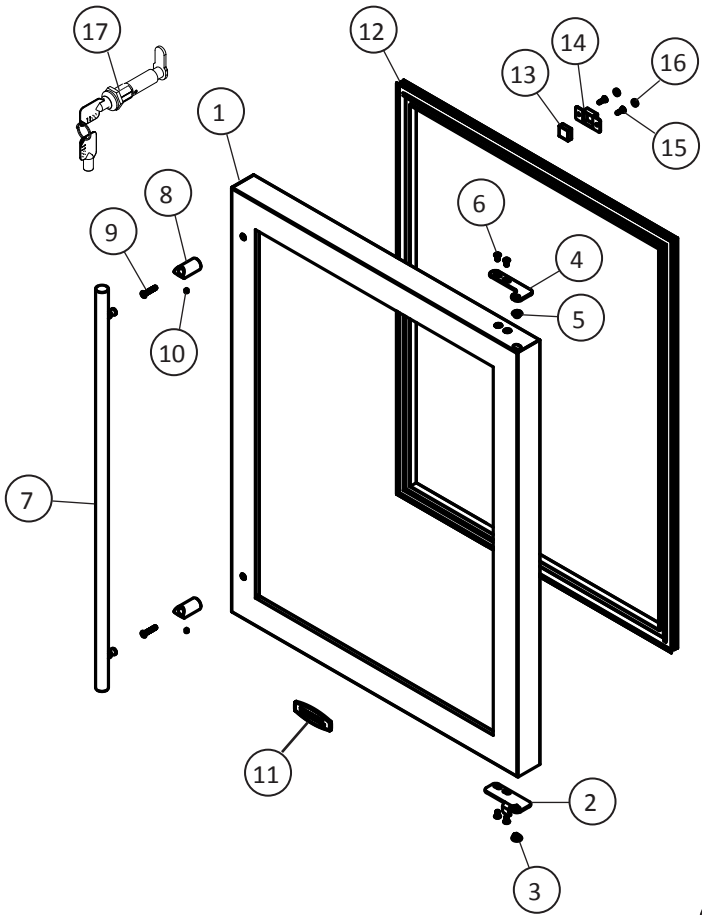

GLASS DOOR PARTS DIAGRAM

R.H. Door