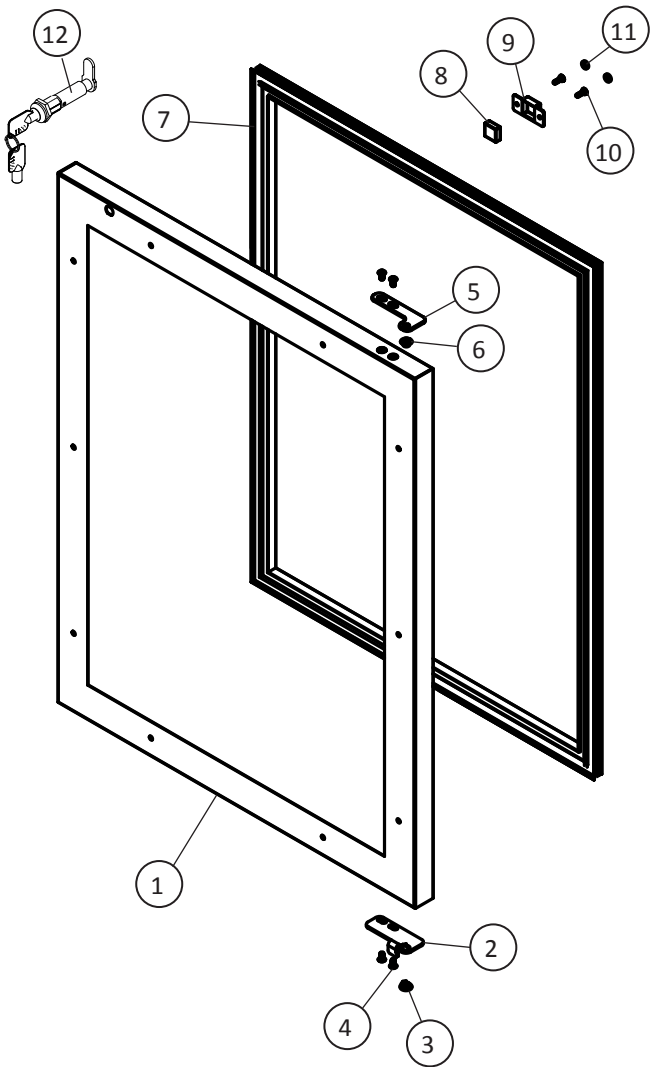

GLASS OVERLAY DOOR PARTS DIAGRAM

L.H. Door