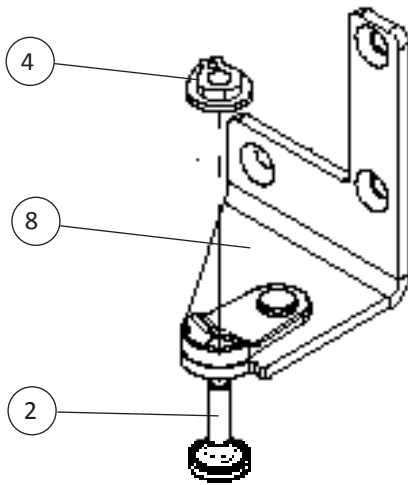

Service Parts List

6GARM

HINGE PARTS DIAGRAM

Parts for a
Right Hand
Hinged Door

Parts for a
Left Hand
Hinged Door

HINGE PARTS LIST

Item No.	Description	Qty. Req.	Service Assembly
1	Top Hinge Pin	1	42245707
2	Lower Hinge Pin	1	42245708
3	10-32 x 3/4" PH Countersunk Screw Taptite ZN	6	42248052
4	Door Closer Cam Follower	1	42248269
5	Upper Hinge Pin Bearing	1	42248135
6	Chrome Upper Door Hinge, Right Hand	1	42248277
6	Black Upper Door Hinge, Right Hand	1	42248762
7	Chrome Upper Door Hinge, Left Hand	1	42248276
7	Black Upper Door Hinge, Left Hand	1	42248763
8	Chrome Bottom Door Hinge, Right Hand	1	42248275
8	Black Bottom Door Hinge, Right Hand	1	42248764
9	Chrome Bottom Door Hinge, Left Hand	1	42248274
9	Black Bottom Door Hinge, Left Hand	1	42248765