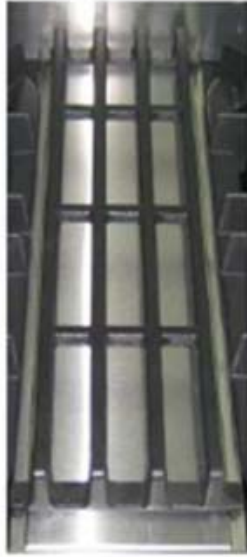

Accessories

Center Grate for
30" Models

**Color door & flame kits are available
for all NXR ranges.**

Black / Red / Blue / White / Burgundy

Island Trim Available for all NXR ranges