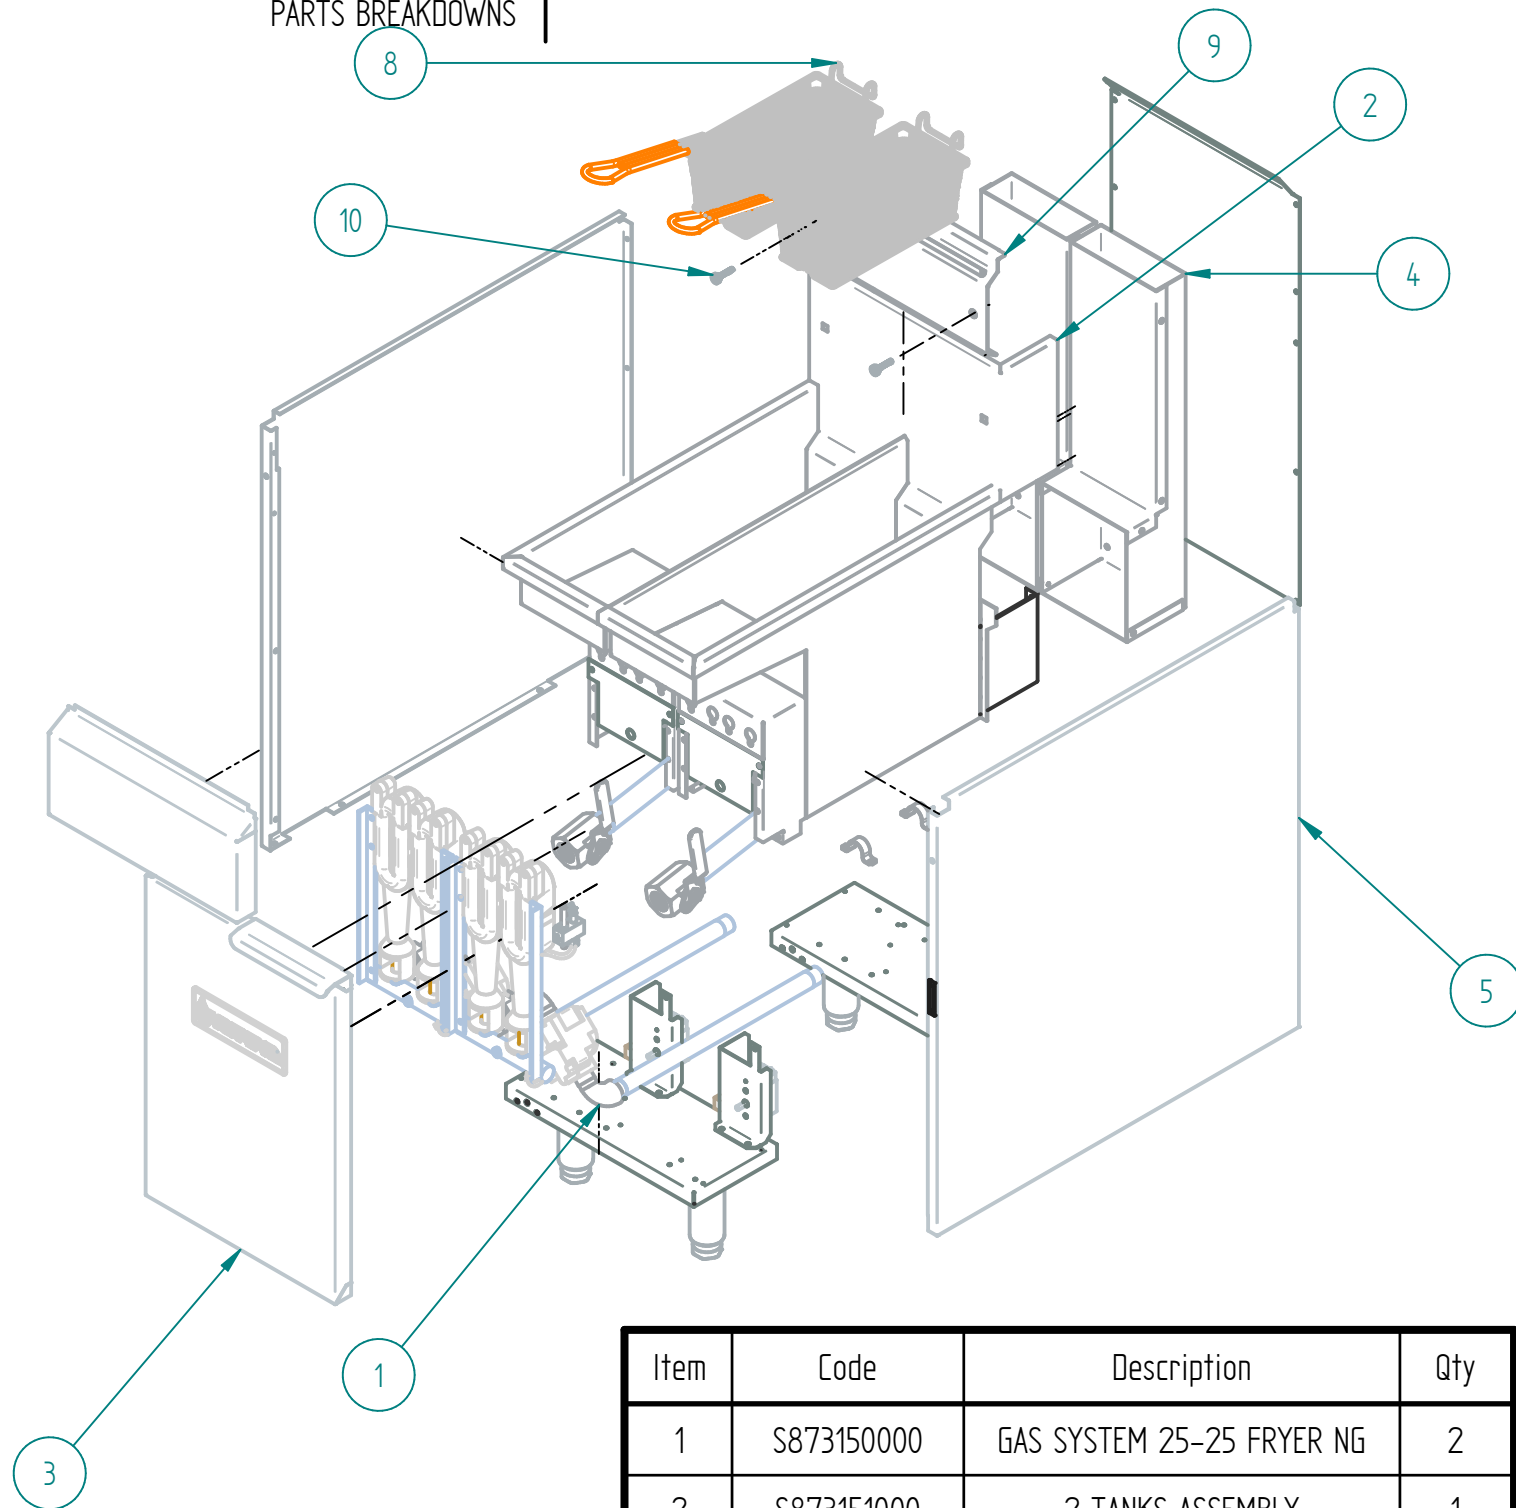

DESPIECE

PARTS BREAKDOWNS

SRF-25 25 NG

PARTS BREAKDOWNS

Item	Code	Description	Qty
1	S873150000	GAS SYSTEM 25-25 FRYER NG	2
2	S873151000	2 TANKS ASSEMBLY	1
3	S873119003	FRYER DOOR SIERRA 2P	1
4	S873152000	FRYER CHIMENY 2T	2
5	S873155000	FRYER EXTERIOR PANEL	1
8	S872833000	BASKET FRYER SIERRA	2
9	S872829001	SIERRA FRYER SUPPORT	1
10	602505M0061	BOLT W/KNU 1/4"-20 NC CHROME	2

Item	Code	Description	Qty
1	S876120001	DRAIN PIPE	2
2	S603000800	BALL VALVE 1"	2

DESPIECE

PARTS BREAKDOWNS

Item	Code	Description	Qty
1	S872817001	RIGHT PANEL	1
2	S872816001	LEFT PANEL	1
3	S872821001	FRYER REAR PANEL	1
4	S852961000	ADJUSTABLE LEG 6-8 IN ϕ 2"	4
5	603301M0055	MAGNETIC CATCH	1
6	S872638000	OMEGA CLAMP 3/4"	4
7	S872822001	FRONT PANEL FRYER	1
8	S872823001	FRONT PANEL SUPPORT	1
9	S873114000	ASSEMBLY LOWER HINGE	1
10	S872649000	WIRE GRILL FRYER 25-25	2
11	S872818002	FRYER FLOOR	2
12	S872642001	COUNTERFLOOR FRYER	2
16	S872839000	2P CONTROL PANEL	2
17	S872103000	RX THERMOSTAT	2
18	S872104000	HIGH LIMIT SWITCH 450°F 36" SB	2

PARTS BREAKDOWNS

Item	Code	Description	Qty
1	S875035000	MANIFOLD	1
2	S872115000	FRYER NOZZLE #36	2
3	S875703000	BURNER FRYER	2
4	S875023000	CONNECTION	1
5	S875022000	FRYER JOINING NUT 3/4"	1
6	S875021000	ELBOW 3/4" FRYER	2
7	S872102000	MILLIVOLT GAS VALVE AB007 MV LP	1
10	S875025000	NIPPLE	1
11	S852133000	KIT 1820-009 PILOT 48265 NG	1

DESPIECE

S750408700 - Conversion Kit NG to LP 25-25

PARTS BREAKDOWNS

Item	Code	Description	Qty
1	S872114000	FRYER NOZZLE #52	4
2	S862420000	PILOT ORIFICE LP 0.016"	2
3	S872111001	GAS VALVUE 700 REGULATOR KIT TO LP	1