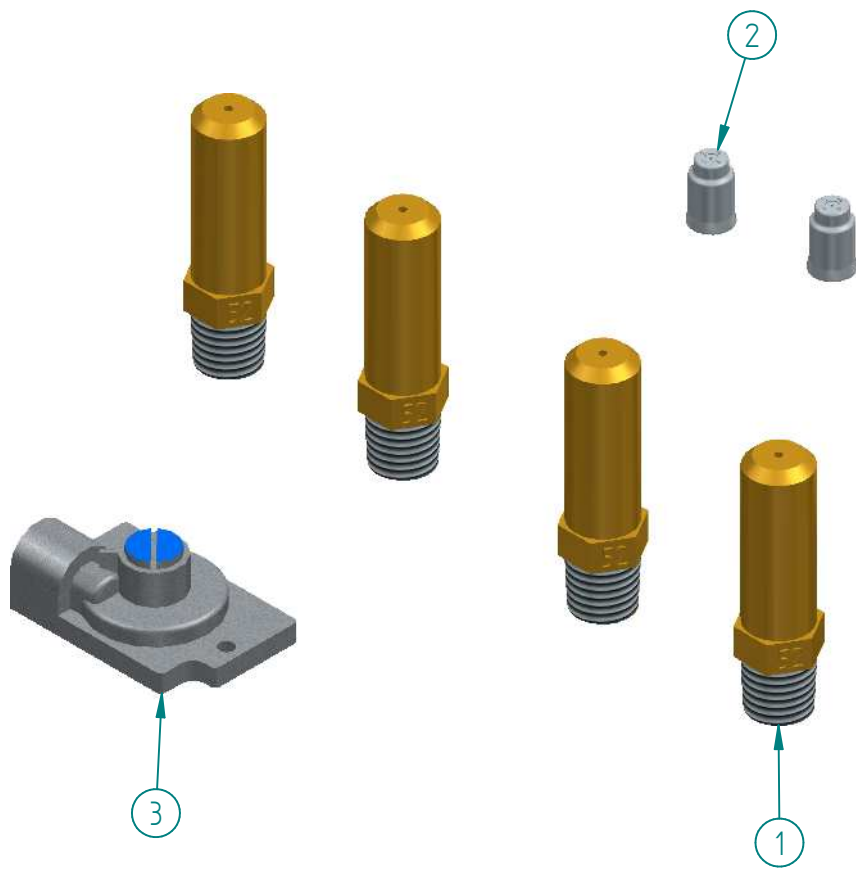

DESPIECE

PARTS BREAKDOWNS

SRF-25 25 NG

PARTS BREAKDOWNS

Item	Code	Description	Qty
1	S873150000	GAS SYSTEM 25-25 FRYER NG	2
2	S873151000	2 TANKS ASSEMBLY	1
3	S873119003	FRYER DOOR SIERRA 2P	1
4	S873152000	FRYER CHIMENY 2T	2
5	S873155000	FRYER EXTERIOR PANEL	1
8	S872833000	BASKET FRYER SIERRA	2
9	S872829001	SIERRA FRYER SUPPORT	1
10	602505M0061	BOLT W/KNU 1/4"-20 NC CHROME	2

Item	Code	Description	Qty
1	S876120001	DRAIN PIPE	2
2	S603000800	BALL VALVE 1"	2

DESPIECE

PARTS BREAKDOWNS

Item	Code	Description	Qty
1	S872817001	RIGHT PANEL	1
2	S872816001	LEFT PANEL	1
3	S872821001	FRYER REAR PANEL	1
4	S852961000	ADJUSTABLE LEG 6-8 IN ϕ 2"	4
5	603301M0055	MAGNETIC CATCH	1
6	S872638000	OMEGA CLAMP 3/4"	4
7	S872822001	FRONT PANEL FRYER	1
8	S872823001	FRONT PANEL SUPPORT	1
9	S873114000	ASSEMBLY LOWER HINGE	1
10	S872649000	WIRE GRILL FRYER 25-25	2
11	S872818002	FRYER FLOOR	2
12	S872642001	COUNTERFLOOR FRYER	2
16	S872839000	2P CONTROL PANEL	2
17	S872103000	RX THERMOSTAT	2
18	S872104000	HIGH LIMIT SWITCH 450°F 36" SB	2

PARTS BREAKDOWNS

Item	Code	Description	Qty
1	S875035000	MANIFOLD	1
2	S872115000	FRYER NOZZLE #36	2
3	S875703000	BURNER FRYER	2
4	S875023000	CONNECTION	1
5	S875022000	FRYER JOINING NUT 3/4"	1
6	S875021000	ELBOW 3/4" FRYER	2
7	S872102000	MILLIVOLT GAS VALVE AB007 MV LP	1
10	S875025000	NIPPLE	1
11	S852133000	KIT 1820-009 PILOT 48265 NG	1

DESPIECE

S750408700 - Conversion Kit NG to LP 25-25

PARTS BREAKDOWNS

Item	Code	Description	Qty
1	S872114000	FRYER NOZZLE #52	4
2	S862420000	PILOT ORIFICE LP 0.016"	2
3	S872111001	GAS VALVUE 700 REGULATOR KIT TO LP	1