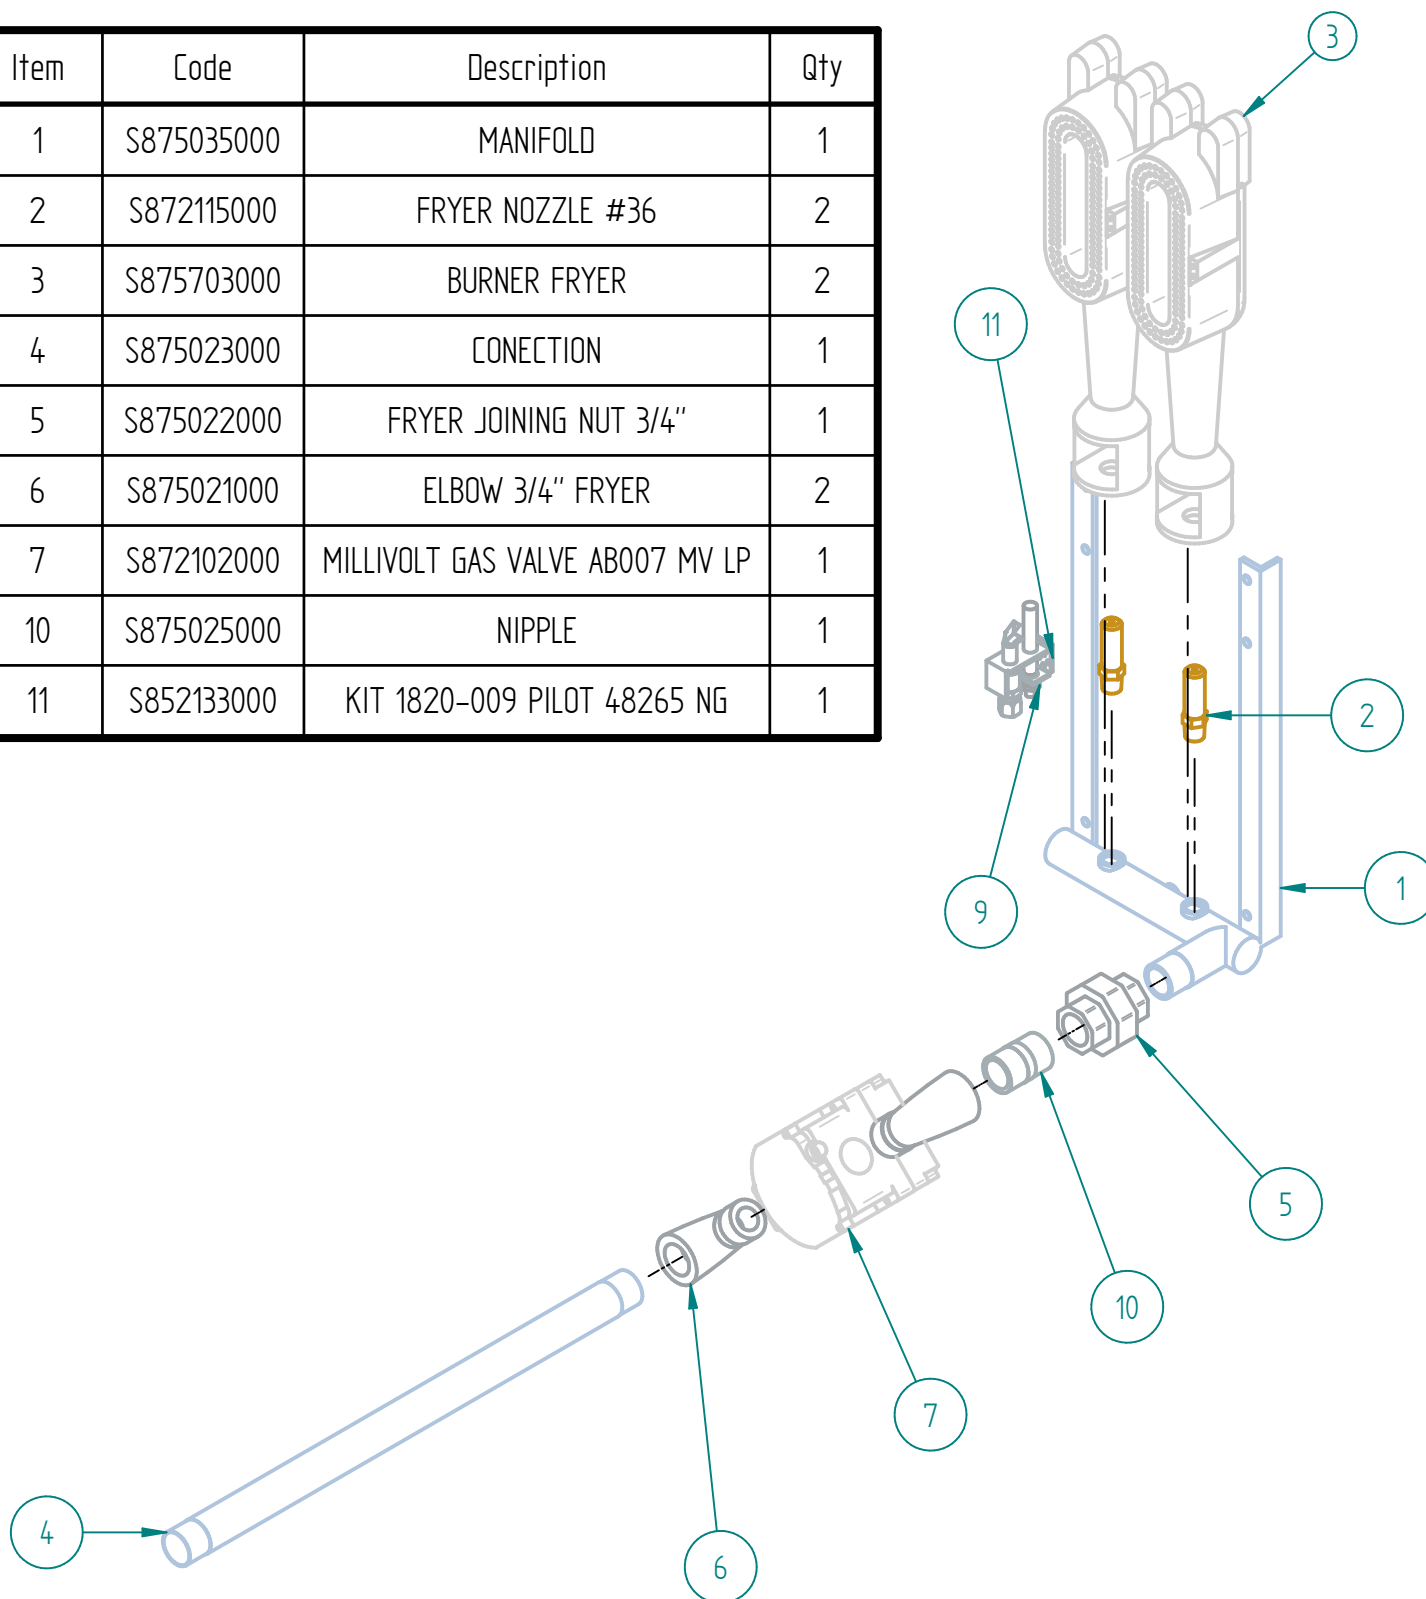

DESPIECE

PARTS BREAKDOWNS

SRF-25 25 NG

PARTS BREAKDOWNS

Item	Code	Description	Qty
1	S873150000	GAS SYSTEM 25-25 FRYER NG	2
2	S873151000	2 TANKS ASSEMBLY	1
3	S873119003	FRYER DOOR SIERRA 2P	1
4	S873152000	FRYER CHIMENY 2T	2
5	S873155000	FRYER EXTERIOR PANEL	1
8	S872833000	BASKET FRYER SIERRA	2
9	S872829001	SIERRA FRYER SUPPORT	1
10	602505M0061	BOLT W/KNU 1/4"-20 NC CHROME	2

Item	Code	Description	Qty
1	S876120001	DRAIN PIPE	2
2	S603000800	BALL VALVE 1"	2

DESPIECE

PARTS BREAKDOWNS

Item	Code	Description	Qty
1	S872817001	RIGHT PANEL	1
2	S872816001	LEFT PANEL	1
3	S872821001	FRYER REAR PANEL	1
4	S852961000	ADJUSTABLE LEG 6-8 IN ϕ 2"	4
5	603301M0055	MAGNETIC CATCH	1
6	S872638000	OMEGA CLAMP 3/4"	4
7	S872822001	FRONT PANEL FRYER	1
8	S872823001	FRONT PANEL SUPPORT	1
9	S873114000	ASSEMBLY LOWER HINGE	1
10	S872649000	WIRE GRILL FRYER 25-25	2
11	S872818002	FRYER FLOOR	2
12	S872642001	COUNTERFLOOR FRYER	2
16	S872839000	2P CONTROL PANEL	2
17	S872103000	RX THERMOSTAT	2
18	S872104000	HIGH LIMIT SWITCH 450°F 36" SB	2

PARTS BREAKDOWNS

Item	Code	Description	Qty
1	S875035000	MANIFOLD	1
2	S872115000	FRYER NOZZLE #36	2
3	S875703000	BURNER FRYER	2
4	S875023000	CONNECTION	1
5	S875022000	FRYER JOINING NUT 3/4"	1
6	S875021000	ELBOW 3/4" FRYER	2
7	S872102000	MILLIVOLT GAS VALVE AB007 MV LP	1
10	S875025000	NIPPLE	1
11	S852133000	KIT 1820-009 PILOT 48265 NG	1

DESPIECE

S750408700 - Conversion Kit NG to LP 25-25

PARTS BREAKDOWNS

Item	Code	Description	Qty
1	S872114000	FRYER NOZZLE #52	4
2	S862420000	PILOT ORIFICE LP 0.016"	2
3	S872111001	GAS VALVUE 700 REGULATOR KIT TO LP	1