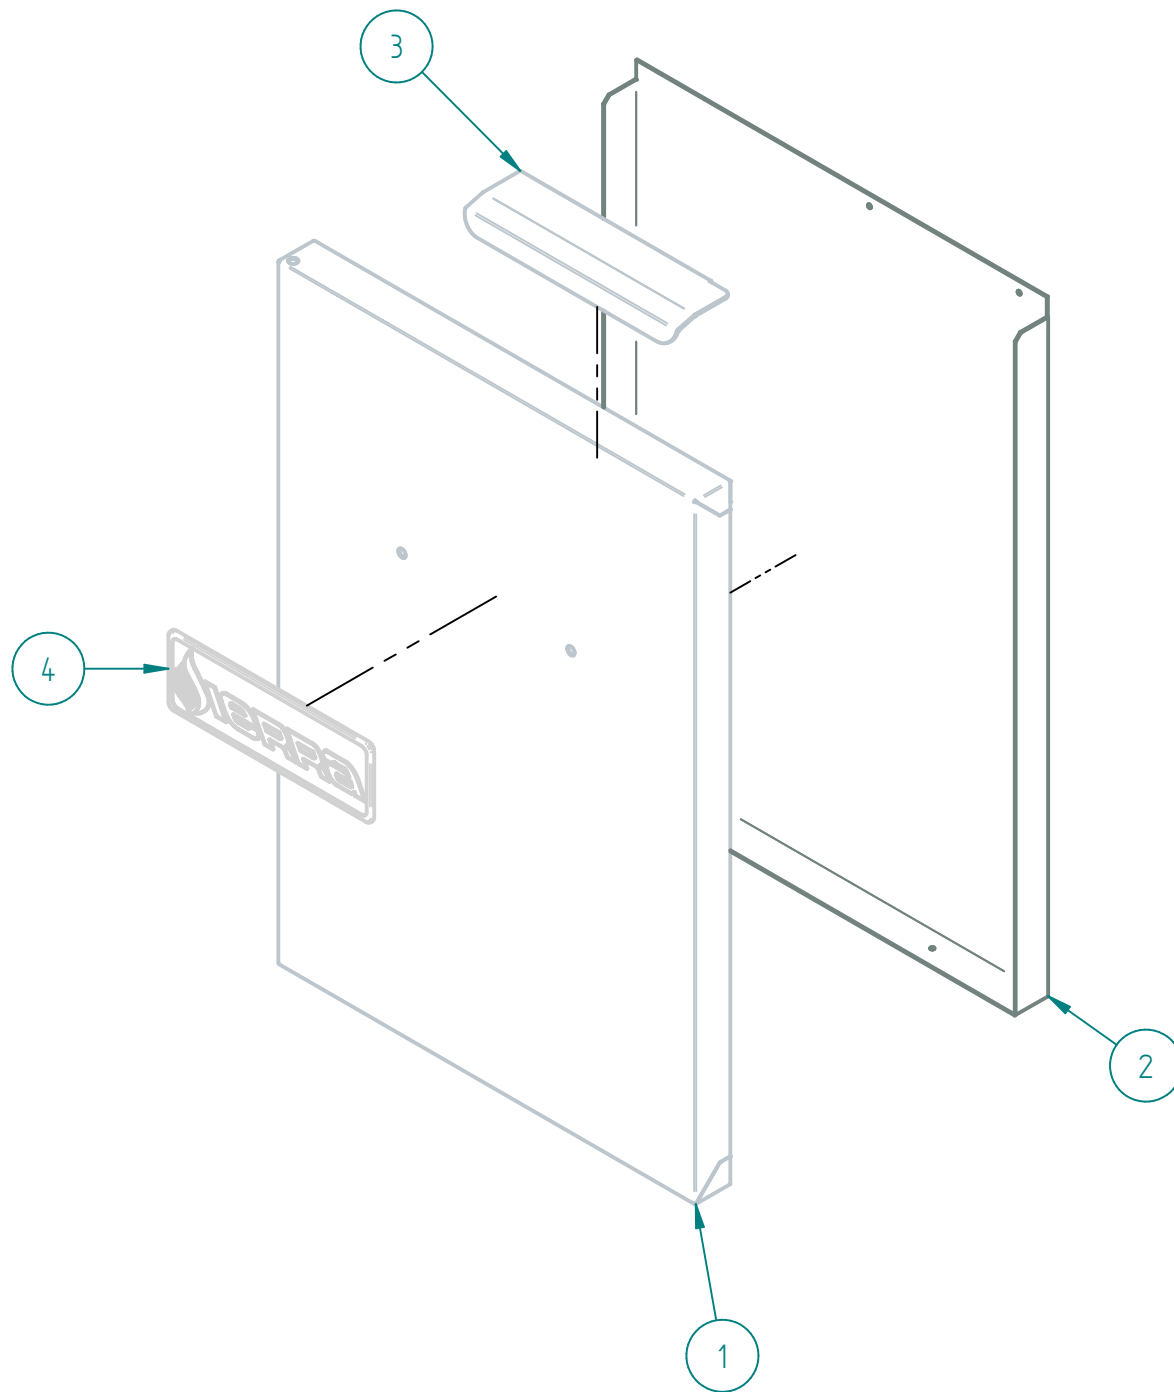

DESPIECE

PARTS BREAKDOWNS

SRF-25 25 NG

PARTS BREAKDOWNS

Item	Code	Description	Qty
1	S873150000	GAS SYSTEM 25-25 FRYER NG	2
2	S873151000	2 TANKS ASSEMBLY	1
3	S873119003	FRYER DOOR SIERRA 2P	1
4	S873152000	FRYER CHIMENY 2T	2
5	S873155000	FRYER EXTERIOR PANEL	1
8	S872833000	BASKET FRYER SIERRA	2
9	S872829001	SIERRA FRYER SUPPORT	1
10	602505M0061	BOLT W/KNU 1/4"-20 NC CHROME	2

Item	Code	Description	Qty
1	S876120001	DRAIN PIPE	2
2	S603000800	BALL VALVE 1"	2

DESPIECE

PARTS BREAKDOWNS

Item	Code	Description	Qty
1	S872817001	RIGHT PANEL	1
2	S872816001	LEFT PANEL	1
3	S872821001	FRYER REAR PANEL	1
4	S852961000	ADJUSTABLE LEG 6-8 IN ϕ 2"	4
5	603301M0055	MAGNETIC CATCH	1
6	S872638000	OMEGA CLAMP 3/4"	4
7	S872822001	FRONT PANEL FRYER	1
8	S872823001	FRONT PANEL SUPPORT	1
9	S873114000	ASSEMBLY LOWER HINGE	1
10	S872649000	WIRE GRILL FRYER 25-25	2
11	S872818002	FRYER FLOOR	2
12	S872642001	COUNTERFLOOR FRYER	2
16	S872839000	2P CONTROL PANEL	2
17	S872103000	RX THERMOSTAT	2
18	S872104000	HIGH LIMIT SWITCH 450°F 36" SB	2

PARTS BREAKDOWNS

Item	Code	Description	Qty
1	S875035000	MANIFOLD	1
2	S872115000	FRYER NOZZLE #36	2
3	S875703000	BURNER FRYER	2
4	S875023000	CONNECTION	1
5	S875022000	FRYER JOINING NUT 3/4"	1
6	S875021000	ELBOW 3/4" FRYER	2
7	S872102000	MILLIVOLT GAS VALVE AB007 MV LP	1
10	S875025000	NIPPLE	1
11	S852133000	KIT 1820-009 PILOT 48265 NG	1