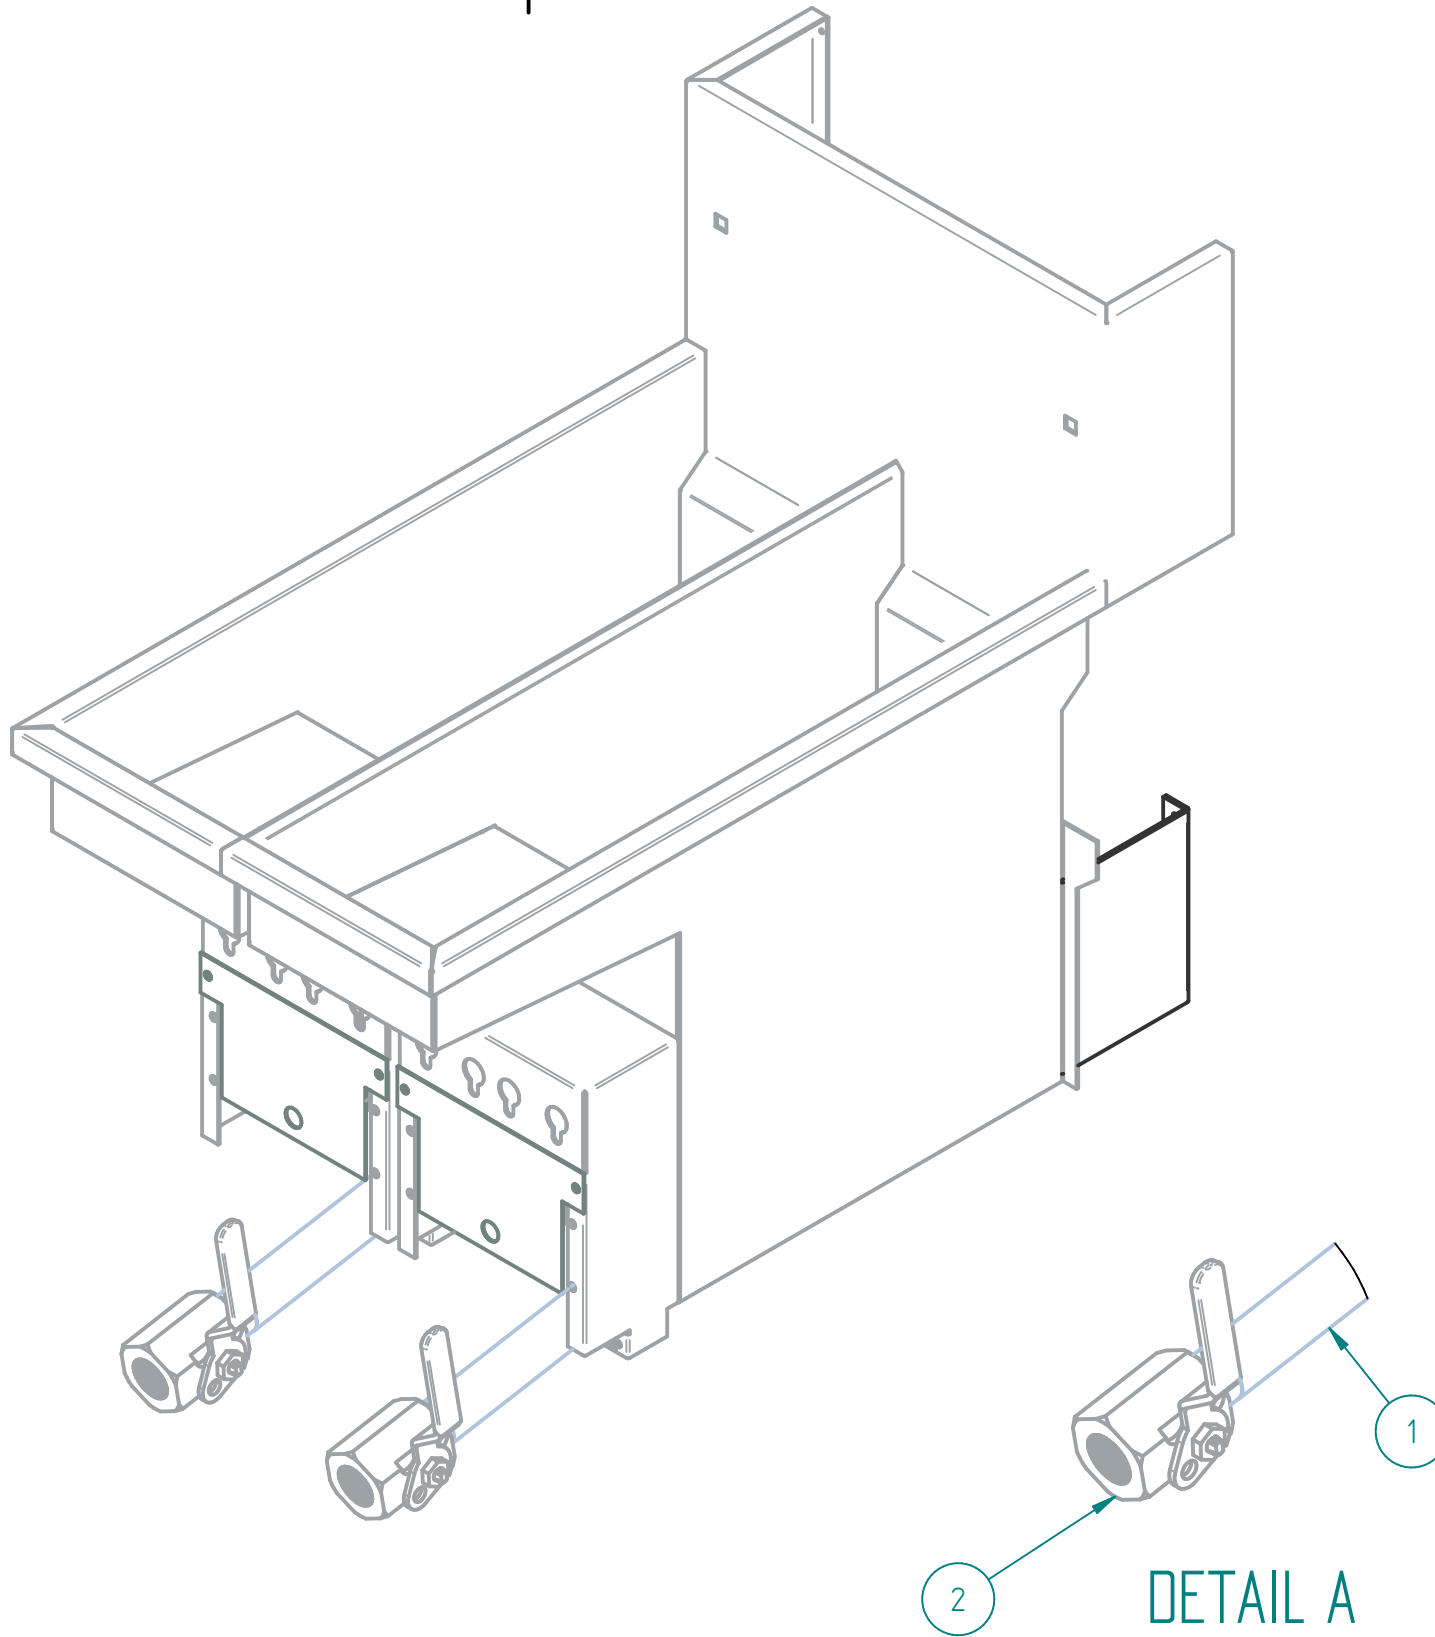

DESPIECE

PARTS BREAKDOWNS

SRF-25 25 NG

PARTS BREAKDOWNS

Item	Code	Description	Qty
1	S873150000	GAS SYSTEM 25-25 FRYER NG	2
2	S873151000	2 TANKS ASSEMBLY	1
3	S873119003	FRYER DOOR SIERRA 2P	1
4	S873152000	FRYER CHIMENY 2T	2
5	S873155000	FRYER EXTERIOR PANEL	1
8	S872833000	BASKET FRYER SIERRA	2
9	S872829001	SIERRA FRYER SUPPORT	1
10	602505M0061	BOLT W/KNU 1/4"-20 NC CHROME	2

Item	Code	Description	Qty
1	S876120001	DRAIN PIPE	2
2	S603000800	BALL VALVE 1"	2

DESPIECE

PARTS BREAKDOWNS

Item	Code	Description	Qty
1	S872817001	RIGHT PANEL	1
2	S872816001	LEFT PANEL	1
3	S872821001	FRYER REAR PANEL	1
4	S852961000	ADJUSTABLE LEG 6-8 IN ϕ 2"	4
5	603301M0055	MAGNETIC CATCH	1
6	S872638000	OMEGA CLAMP 3/4"	4
7	S872822001	FRONT PANEL FRYER	1
8	S872823001	FRONT PANEL SUPPORT	1
9	S873114000	ASSEMBLY LOWER HINGE	1
10	S872649000	WIRE GRILL FRYER 25-25	2
11	S872818002	FRYER FLOOR	2
12	S872642001	COUNTERFLOOR FRYER	2
16	S872839000	2P CONTROL PANEL	2
17	S872103000	RX THERMOSTAT	2
18	S872104000	HIGH LIMIT SWITCH 450°F 36" SB	2

PARTS BREAKDOWNS

Item	Code	Description	Qty
1	S875035000	MANIFOLD	1
2	S872115000	FRYER NOZZLE #36	2
3	S875703000	BURNER FRYER	2
4	S875023000	CONNECTION	1
5	S875022000	FRYER JOINING NUT 3/4"	1
6	S875021000	ELBOW 3/4" FRYER	2
7	S872102000	MILLIVOLT GAS VALVE AB007 MV LP	1
10	S875025000	NIPPLE	1
11	S852133000	KIT 1820-009 PILOT 48265 NG	1

DESPIECE

S750408700 - Conversion Kit NG to LP 25-25

PARTS BREAKDOWNS

Item	Code	Description	Qty
1	S872114000	FRYER NOZZLE #52	4
2	S862420000	PILOT ORIFICE LP 0.016"	2
3	S872111001	GAS VALVUE 700 REGULATOR KIT TO LP	1