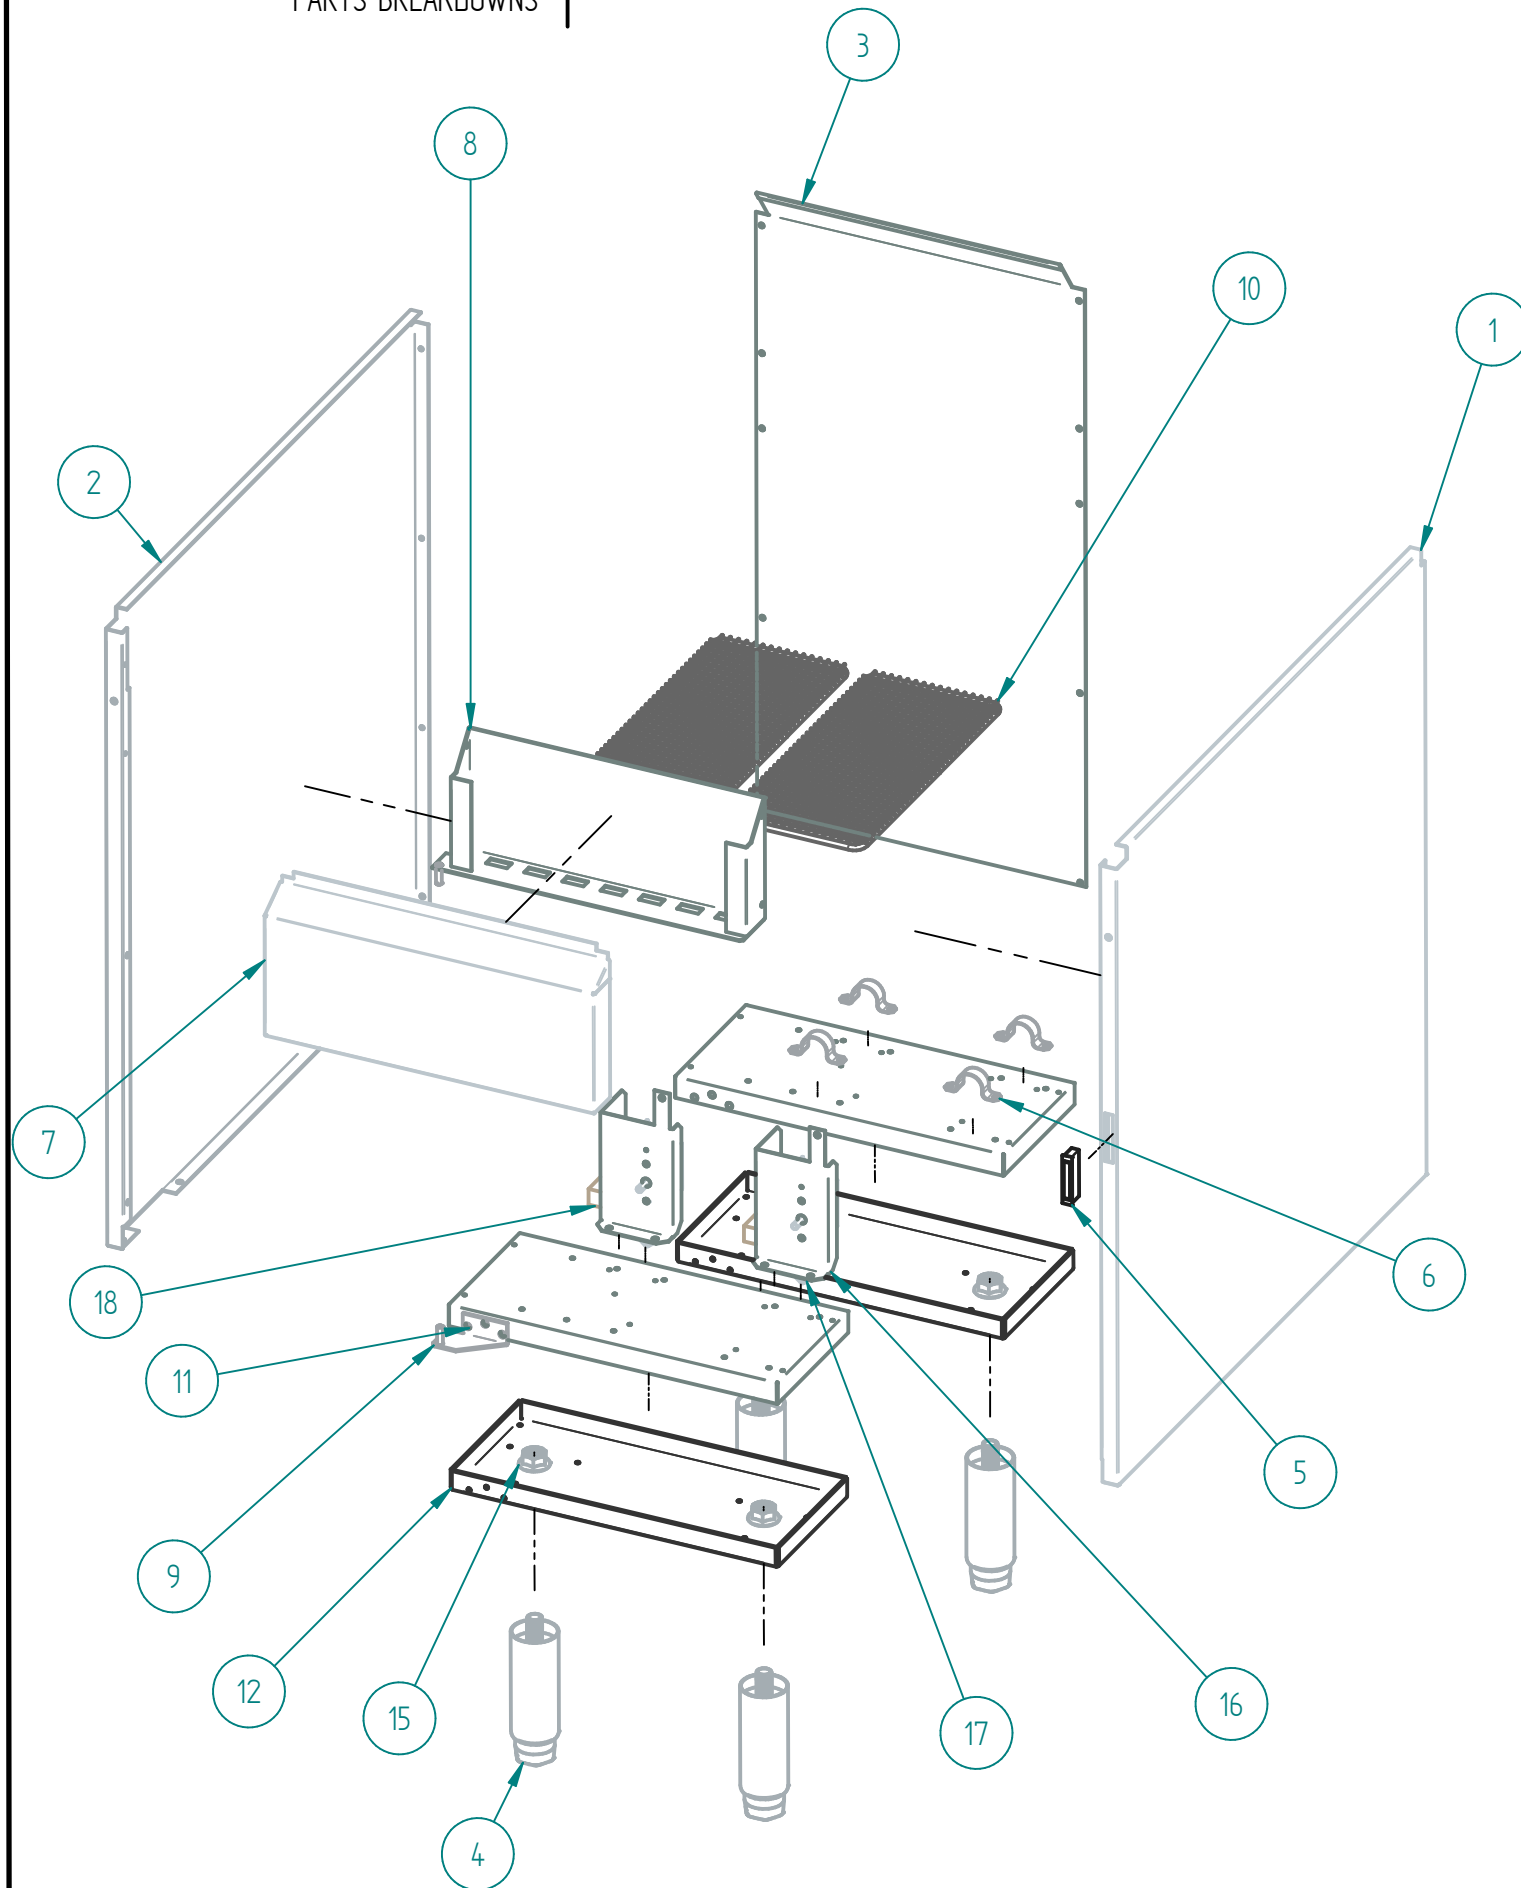

DESPIECE

PARTS BREAKDOWNS

SRF-25 25 NG

PARTS BREAKDOWNS

Item	Code	Description	Qty
1	S873150000	GAS SYSTEM 25-25 FRYER NG	2
2	S873151000	2 TANKS ASSEMBLY	1
3	S873119003	FRYER DOOR SIERRA 2P	1
4	S873152000	FRYER CHIMENY 2T	2
5	S873155000	FRYER EXTERIOR PANEL	1
8	S872833000	BASKET FRYER SIERRA	2
9	S872829001	SIERRA FRYER SUPPORT	1
10	602505M0061	BOLT W/KNU 1/4"-20 NC CHROME	2

Item	Code	Description	Qty
1	S876120001	DRAIN PIPE	2
2	S603000800	BALL VALVE 1"	2

DESPIECE

PARTS BREAKDOWNS

Item	Code	Description	Qty
1	S872817001	RIGHT PANEL	1
2	S872816001	LEFT PANEL	1
3	S872821001	FRYER REAR PANEL	1
4	S852961000	ADJUSTABLE LEG 6-8 IN ϕ 2"	4
5	603301M0055	MAGNETIC CATCH	1
6	S872638000	OMEGA CLAMP 3/4"	4
7	S872822001	FRONT PANEL FRYER	1
8	S872823001	FRONT PANEL SUPPORT	1
9	S873114000	ASSEMBLY LOWER HINGE	1
10	S872649000	WIRE GRILL FRYER 25-25	2
11	S872818002	FRYER FLOOR	2
12	S872642001	COUNTERFLOOR FRYER	2
16	S872839000	2P CONTROL PANEL	2
17	S872103000	RX THERMOSTAT	2
18	S872104000	HIGH LIMIT SWITCH 450°F 36" SB	2

PARTS BREAKDOWNS

Item	Code	Description	Qty
1	S875035000	MANIFOLD	1
2	S872115000	FRYER NOZZLE #36	2
3	S875703000	BURNER FRYER	2
4	S875023000	CONNECTION	1
5	S875022000	FRYER JOINING NUT 3/4"	1
6	S875021000	ELBOW 3/4" FRYER	2
7	S872102000	MILLIVOLT GAS VALVE AB007 MV LP	1
10	S875025000	NIPPLE	1
11	S852133000	KIT 1820-009 PILOT 48265 NG	1