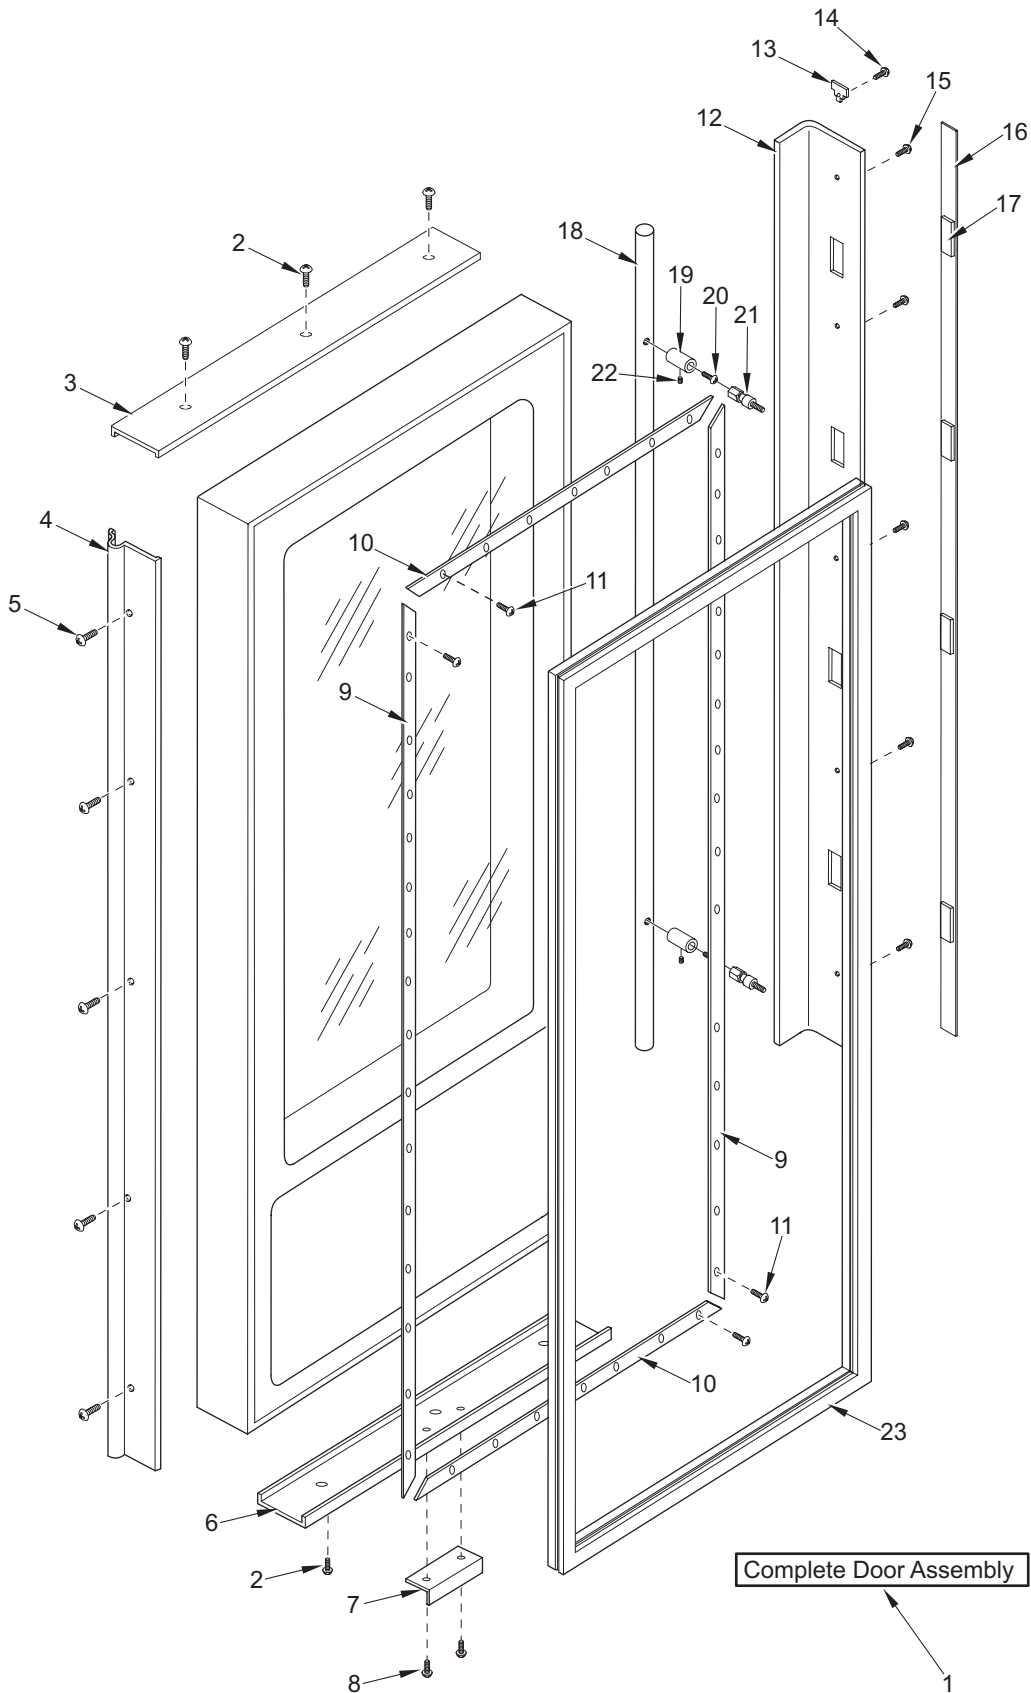

601RG DOOR PARTS LIST

<u>Ref #</u>	<u>Part #</u>	<u>Description</u>
1	4134615	Refrig. Door Assy, Frame/Overlay - RH
	4134616	Refrig. Door Assy, Frame/Overlay - LH
	4134617	Refrig. Door Assy, Frame/Overlay (HAG) - RH
	4134618	Refrig. Door Assy, Frame/Overlay (HAG) - LH
	4134635	Refrig. Door Assy, SS - RH
	4134636	Refrig. Door Assy, SS - LH
	4134637	Refrig. Door Assy, SS (HAG) - RH
	4134638	Refrig. Door Assy, SS (HAG) - LH
		NOTE: All Door Assy's include Wire Harness / Top Hinge Assy.
2	6200720	Screw, #8-18 x 1/2 Ph Truss Hd
3	2230608	Door Trim, Top LH
	2230609	Door Trim, Top RH
4	3511310	Door Trim, Hinge Side - Mitered Corner
	3511410	Door Trim, Hinge Side - (SS Model)
5	6200720	Screw, #8-18 x 1/2 Ph Truss Hd
6	2230606	Door Trim, Bottom LH
	2230607	Door Trim, Bottom RH
7	0185180	Switch Depressor
8	6201300	Tapping Screw, #8 x 1/2
9	3420250	Gasket Retainer, Side, 57.875
10	3420220	Gasket Retainer, 33.312"
11	6200410	Screw, #8 x 1/2 Slot Head Hex
12	4132230	Door Handle Assy (Framed)
	4132330	Handle-side Door Trim (Overlay)
13	3413340	Handle/Trim End Cap
14	6180160	Rivet, Open End Blind, 1/8 X 3/16
15	6201300	Tapping Screw, #8 x 1/2
16	4132370	Handle/Trim Molding Assy
17	3451000	Magnet, Trim Strip - 3"
18	4133510	Handle Assy, Blunt (Incl. Stand-offs) - (See SN Breaks)
	4133690	Handle Assy, SS OBR Standoffs (Incl. Stand-offs) - (See SN Breaks)
19	3511320	Handle Stand-off 1" D (See SN Breaks)
	3512150	Standoff, SS Oval, Door (See SN Breaks)
20	6110540	Bolt, #10-24 x 1/2 Flat Socket HD
21	3511520	Handle Mounting Stud
22	6110730	Set Screw #10-32 x 1/4 SS Cone
23	3212100	Door Gasket

601RG DOOR VIEW