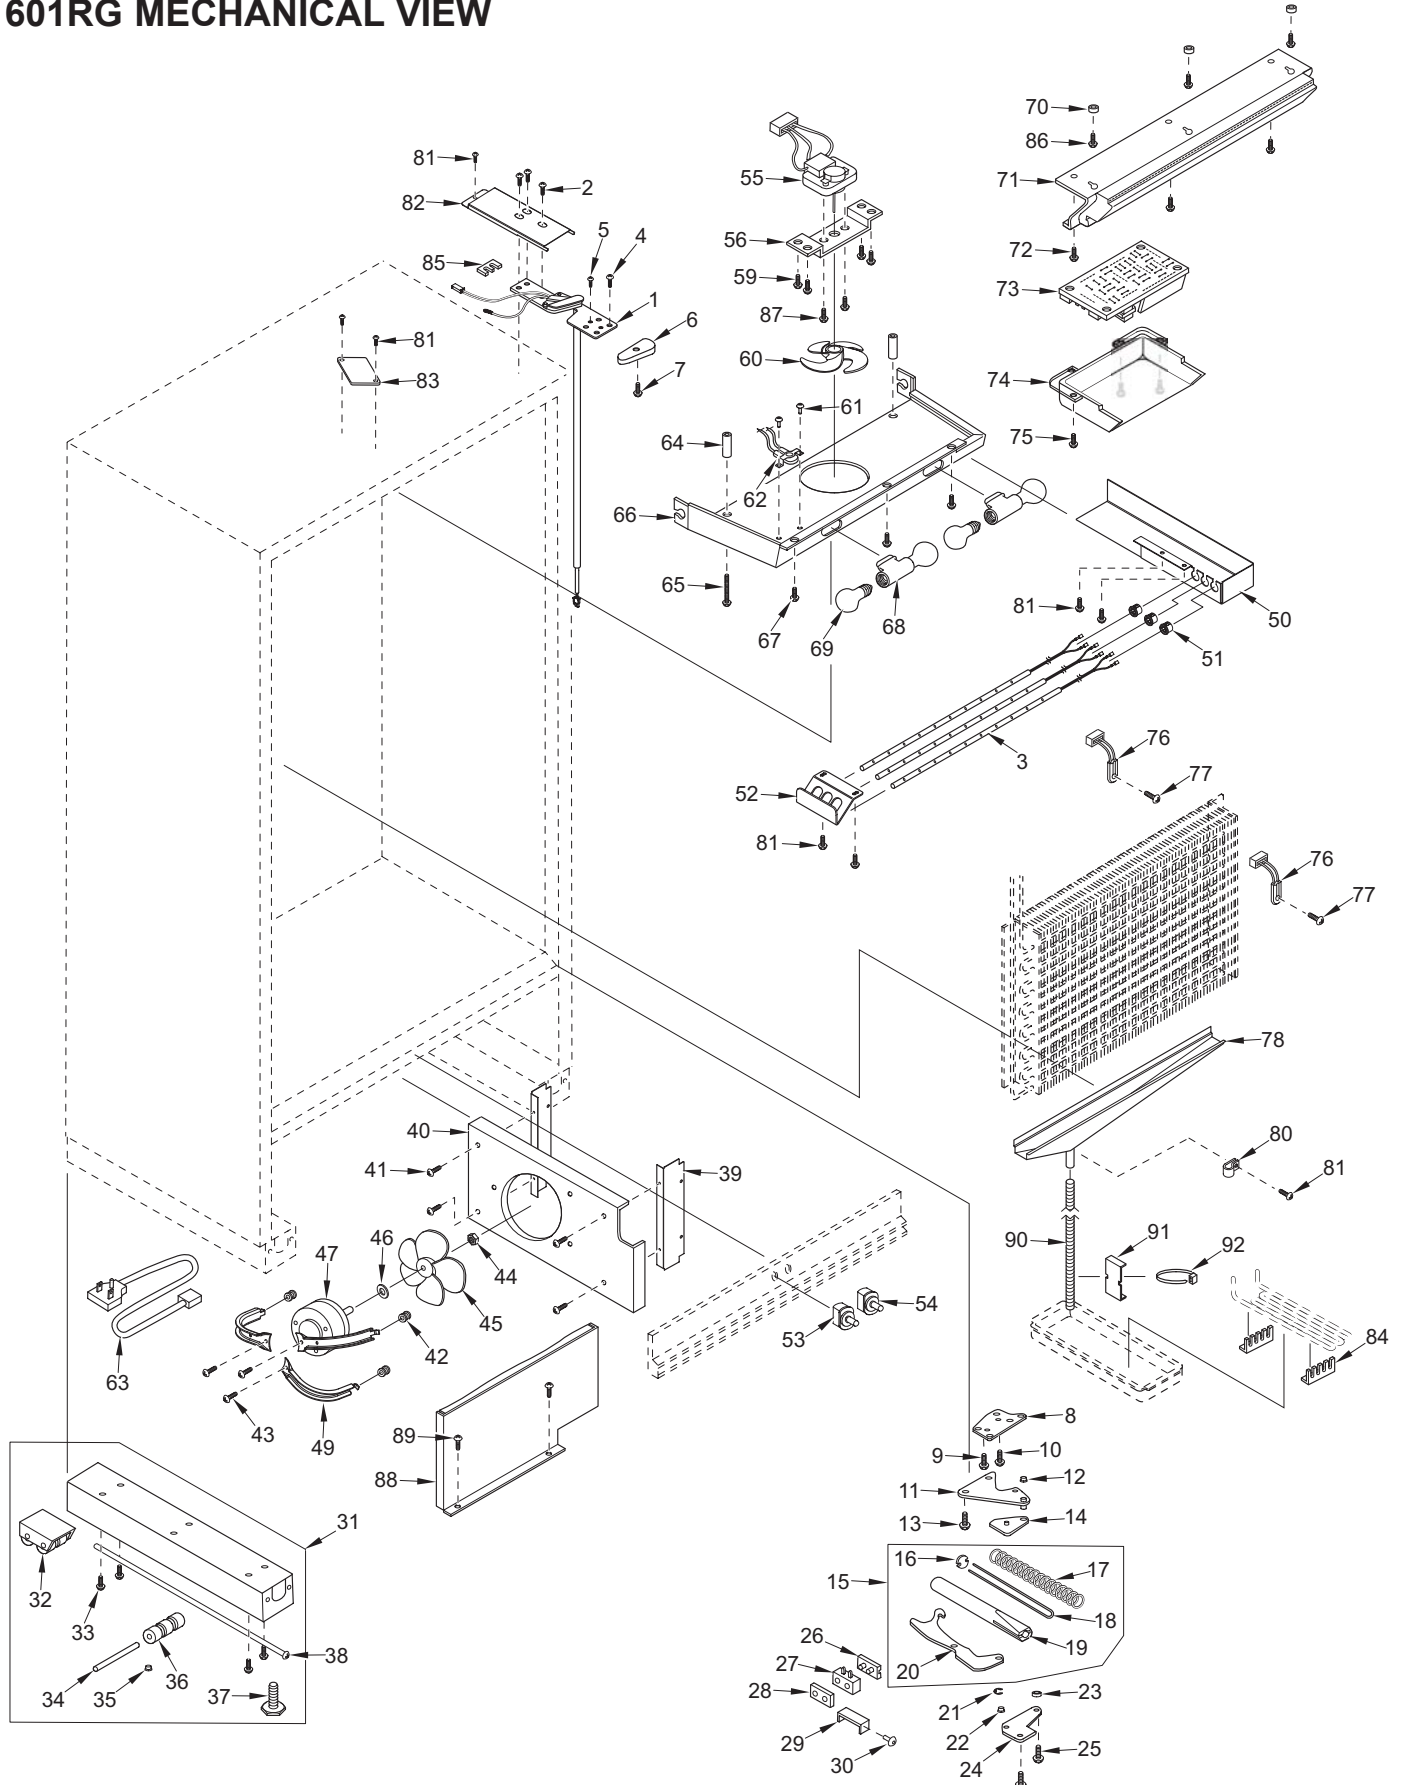

Ref #	Part #	Description	Ref #	Part #	Description
1	4325461	Wire Harness/Hinge Assy, Door RH	46	3210340	Neoprene Silencer, 7/8"
	4325462	Wire Harness/Hinge Assy, Door LH	47	4200740	Motor Pkg, Cond Fan (blade not incl.)
2	6201140	Screw 1/4-20 X 5/8 Sems But Hd	48	6150330	Well Nut, .75D x .804", #10-32
3	3030150	Strip, Light 15 Watt	49	0261150	Condenser Fan Bracket
4	6110540	Bolt, #10-24 x 1/2" Flat Socket HD	50	0212740	Light Box
5	6200390	Screw, #6 x 3/8" T25 Flat Head PH	51	3220810	Grommet, Open/Closed 1/2"
6	3541017	Top Cabinet Hinge Cover, RH	52	0261330	Bracket, Light
	3541018	Top Cabinet Hinge Cover, LH	53	3060030	Light Switch, N/C
7	6200140	Screw, #8-15 x 3/8" Truss HD	54	3060020	Fan Switch, N/O
8	4151241	Door Hinge, Bottom RH	55	4200170	Ref Fan Motor Pkg. (blade not incl.)
	4151242	Door Hinge, Bottom LH	56	0212520	Bracket, Fan (Production)
9	6110540	Bolt, #10-24 x 1/2" Flat Socket HD		0212540	Bracket, Fan (In Srvc Pckg, 4200170)
10	6200390	Screw, #6 x 3/8" T25 Flat Head PH	57	3220250	Grommet, Rubber-M5351
11	4151871	Bottom Cabinet Hinge Assembly - RH	58	3520410	Brass Insert, Fan
	4151872	Bottom Cabinet Hinge Assembly - LH	59	6201270	Screw, #8-18 x 5/8" PH PN SS-Gnd
12	3421270	Hinge Bearing, 3/8" x 5/8"	60	3150640	Fan Blade, Evaporator
13	6110070	Bolt, 1/4-20 x 3/4" Spinlock Zinc	61	6180010	Pop Rivet, 1/8"
14	DS90	Door Stop-90 Degree	62	3082140	Light Terminator
	DS105	Door Stop-105 Degree	63	4321820	Power Cord
15	4201113	Door Closer Assembly, RH	64	6220220	Screw,Grommet 1/32x3/8 Sq
	4201114	Door Closer Assembly, LH	65	6201010	Screw, #8-15 x 2" Pan Head
16	0165980	Door Closer Spring Retainer	66	4162660	Shroud Assy, Ref Fan
17	3450530	Door Closer Spring	67	6201270	Screw, #8-18 x 5/8" PH PN SS-Gnd
	3450710	Low Pull Spring	68	3050180	Light Socket, Double (See SN breaks)
18	3421290	Door Closer Linkage		3050250	Skt, Light MBase Dbl (See SN breaks)
19	3421300	Door Closer Housing	69	3030030	Light Bulb, 40 Watt
20	0183110	Door Closer Arm	70	6160240	Nylon Spacer
21	3450550	E-Ring / Klipring , 5/16"	71	4162652	Control Panel Assy
22	3421270	Door Closer Bearing	72	6201270	Screw, #8-18 x 5/8" PH PN SS-Gnd
23	6160220	Steel Spacer	73	4203790	Control Board
24	0183960	Cabinet Hinge Stiffener	74	3413940	Control Board Encl
25	6110450	Bolt, 1/4-20 x 1/2" Whiz Lock	75	6201270	Screw, #8-18 x 5/8" PH PN SS-Gnd
26	3450570	Door Closer Cushion	76	3014350	Thermistor
27	0165970	Door Closer Guide Support	77	6201270	Screw, #8-18 x 5/8" PH PN SS-Gnd
28	3421310	Door Closer Guide	78	0260540	Drain Trough Assy
29	0166360	Door Closer Cushion Retainer	79	6201270	Screw, #8-18 x 5/8" PH PN SS-Gnd
30	6180010	Pop Rivet, 1/8"	80	6120050	Tube Clamp, Plastic, 5/8"
31	4110353	Base Assy (w/rollers)	81	6201270	Screw, #8-18 x 5/8" PH PN SS-Gnd
32	4110331	Base Rear Roller Assy	82	0185190	Cover, Hinge - LH
33	6200010	Screw, #10-12 x 3/4" Pan HD		0185210	Cover, Hinge - RH
34	3550560	Straight Pin, Base Assy - .312" x 2.88"	83	0261170	Plate, Cover
35	3450620	Canoe Clip	84	3421430	Pan Heater Support
36	3421240	Cabinet Roller	85	0164500	Shim - Hinge (.040")
37	3570050	Leveling Leg, #18-3/8 x 1"		0164510	Shim - Hinge (.060")
38	6110580	Adjusting Screw	86	6200720	Screw, #8-18 x 1/2 PH Truss HD
39	0260610	Bracket, Condenser	87	6110270	Bolt, #10-32 x 1/4" RD HD
40	0261230	Shroud, Condenser Fan	88	4281060	Compressor Shroud Assy
41	6200050	Screw, #10-12 X 1/2" Pan Hd	89	6200020	Screw, #7-16 X 1/2 Pan Hd
42	3220360	Grommet, Mounting Bracket	90	1601400	Tube, Drain 1/2" X 72"
43	6200430	Screw,#8-18x1/2 Ph Pan Hd B	91	0261160	Bracket, Drain Tube
44	6150410	Nut, 1/4-20	92	6120170	Cable Tie, Red 11-1/2
45	3150320	Fan Blade, Cond -5 prop			

601RG MECHANICAL VIEW