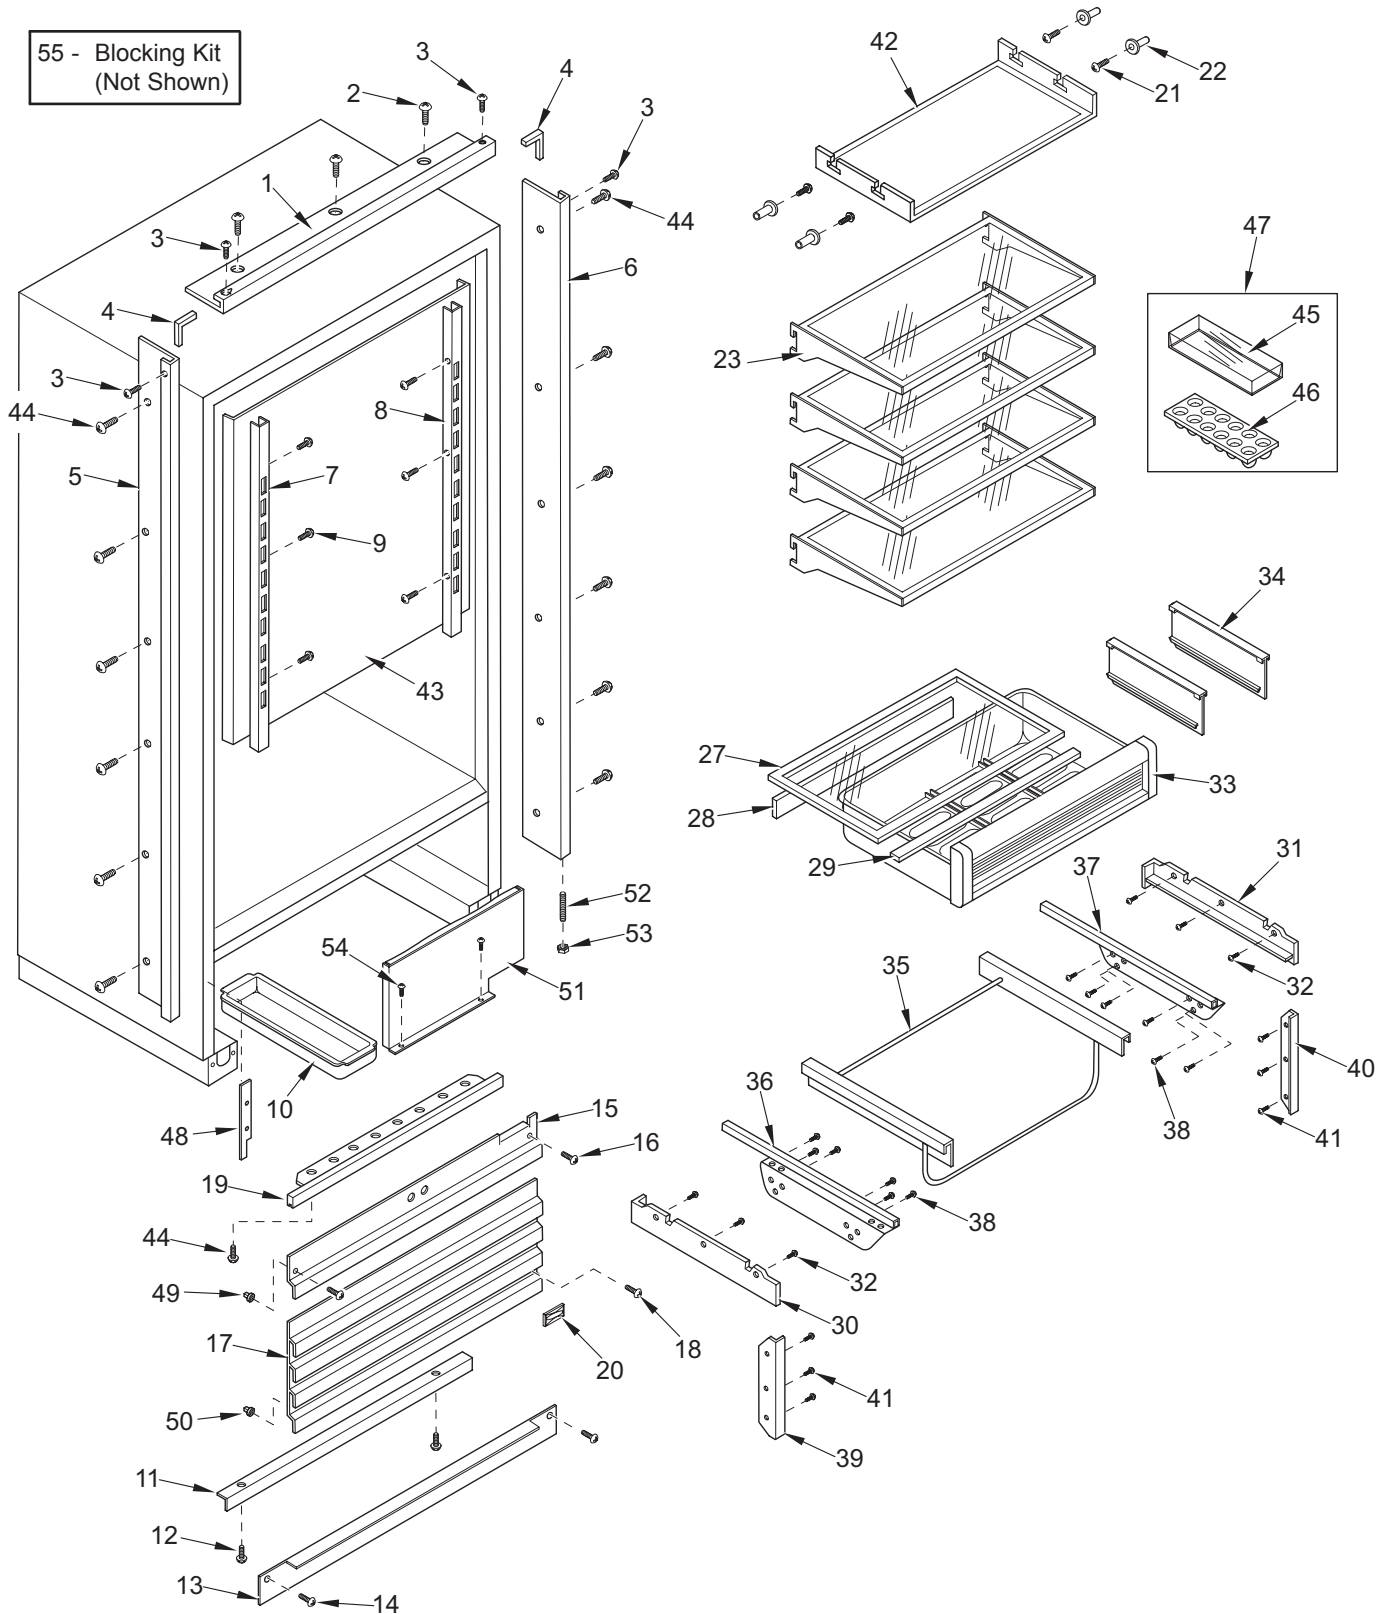

601RG COSMETIC PARTS LIST

<u>Ref #</u>	<u>Part #</u>	<u>Description</u>	<u>Ref #</u>	<u>Part #</u>	<u>Description</u>
1	2234001	Frame, Main Top 36 - RH	27	4151750	Crisper Glass Assy (Incl. Seals)
	2234002	Frame, Main Top 36 - LH	28	3211760	Crisper Glass Seal, Rear
2	6200010	Screw, #10-12 x 3/4 Pan HD	29	3211730	Crisper Glass Seal, Front
3	6200070	Screw, #4-24 x 3/8" Flat HD.	30	3421711	Top Crspr Glass Support, Narrow-RH
4	2210701	Main Frame Angle		3421722	Top Crisper glass Support, Wide-LH
5	2234004	Main Frame, Left-RH	31	3421712	Top Crisper Glass Support, Narrow-LH
	2234005	Main Frame, Left-LH		3421721	Top Crisper Glass Support, Wide-RH
6	2234003	Frame, Main Side Right - RH	32	6201130	Screw, #8x 1/2 Ph FI Hd SS
	2234006	Main Frame, Right-LH	33	4181440	High Humidity Drawer Assy
7	3601832	Shelf Ladder, Left	34	3413100	Drawer Divider
8	3601831	Shelf Ladder, Right	35	3421770	Humidity Drawer Slide-Frame
9	6200710	Screw, #8-18 x 3/8 Fillister HD	36	4181412	Top Crisper Slide Assy, Wide-LH
10	0166110	Drain Pan		4181421	Top Crisper Slide Assy, Narrow-RH
11	0169790	Front Rail	37	4181411	Top Crisper Slide Assembly, Wide-RH
12	6110020	Bolt, #10-24 x 3/8 Truss HD		4181422	Top Crisper Slide Assy, Narrow-LH
13	0169520	Kickplate	38	6201270	Screw, #8-18 x 5/8 Ph Pn SS-Gnd
	0167820	Kickplate, Stainless Steel	39	3421741	Crisper Filler Strip, Narrow (if RH)
14	6200050	Screw, #10-12 Pan Hd		3421742	Crisper Filler Strip, Wide (if LH)
15	2233901	Upper Grille (Framed/Overlay) - RH	40	3421741	Crisper Filler Strip, Narrow (if LH)
	2233902	Upper Grille (Framed/Overlay) - LH		3421742	Crisper Filler Strip, Wide (if RH)
	0261281	Cover, Grill (Stainless Steel) - RH	41	6201270	Screw, #8-18 x 5/8 Ph Pn SS-Gnd
	0261282	Cover, Grill (Stainless Steel) - LH	42	4161870	Refrig. Light Diffuser Assy
16	6201510	Screw, #8-18 x 3/4 PH Truss HD	43	0201240	Evaporator Cover
17	4242250	Grille Assy, Lwr (Framed/Overlay)	44	6201550	Screw, #8-1/8 Low Profile
	4242360	Grille Assy, SS (See SN Breaks)	45	3412280	Egg Tray Cover
	4242380	Grille Assy, SS (See SN Breaks)	46	3412270	Egg Tray
18	6200790	Screw, #8-18 Black (Framed/Overlay)	47	4131810	Egg Tray with Cover
19	3516670	Trim, Grille Cover (SS)	48	3580882	Grille, Spacer LH
20	3580210	Name Plate, Stick-on		3580881	Grille, Spacer RH
21	6201330	Screw, #8 PH-Pan Head 1"	49	6220320	Screw Grmt
22	3520420	Insert / Diffuser Stand-off	50	6220050	Screw Grmt, 1/2X5/8
23	3602310	Shelf, Glass Cantilever	51	4281060	Compressor Shroud Assy
24	NA		52	3550190	Bottom Hinge Stud
25	NA		53	6150200	Nut, 1/4-20 Hex
26	NA		54	6200020	Screw, #7-16 X 1/2 Pan Hd
			55	4201320	Blocking Kit, 36" (Not Shown)

601RG COSMETIC VIEW