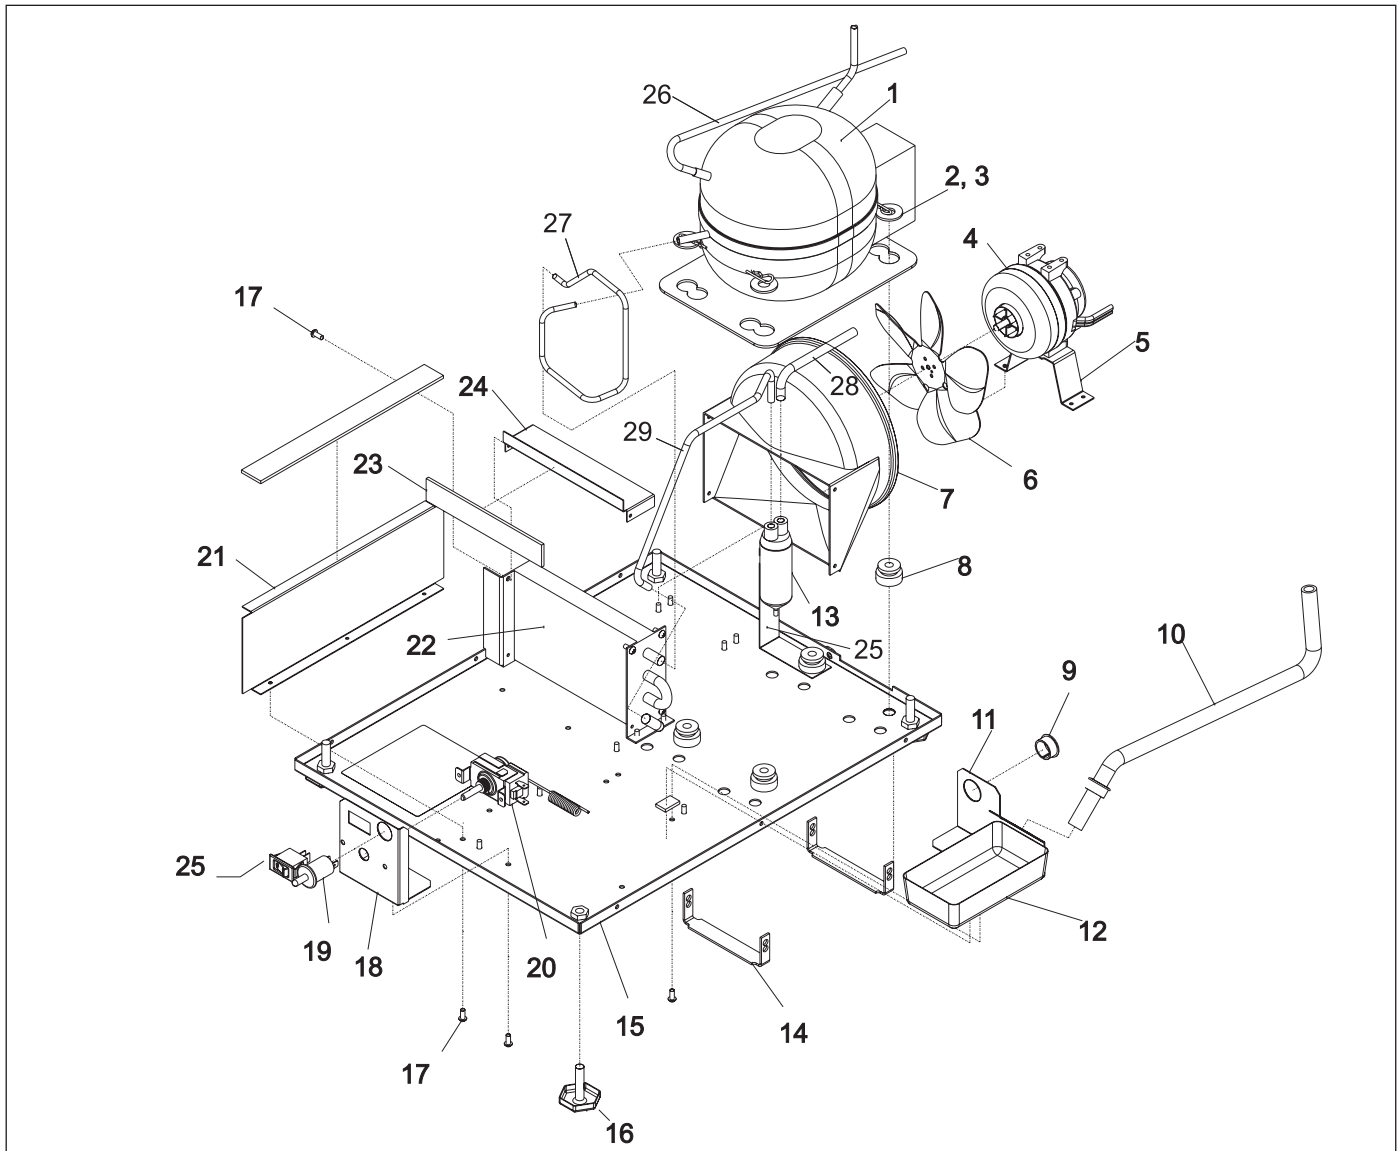

CONDENSING UNIT AND ELECTRICALS

<u>Ref #</u>	<u>Part #</u>	<u>Description</u>	<u>Ref #</u>	<u>Part #</u>	<u>Description</u>
1.	18880221	Compressor Package	15.	A38638002	Base Panel
	18880251	Relay	16.	03160801	Leveler Leg (Qty. 4)
	18880252	Overload	17.	03153101	Screw Thread Form Tap (Qty. 21)
2.	03382101	Hitch Pin (Qty. 4)	18.	A38407001	Bracket-T-Stat
3.	03140708	Washer Type A Plain (Qty. 4)	19.	12288601	Plunger Switch
4.	3150930	Motor, Condenser 1 WATT	20.	11054721	Thermostat
5.	A28798001	Bracket, Fan Motor	21.	A35495001	Divider Panel
6.	3150940	Blade, Condenser Fan	22.	18871201	Condenser
7.	02287101	Shroud, Fan	23.	19050302	Insulation Tape
8.	18886101	Grommet (Qty. 4)	24.	A35512001	Baffle-Air Dam
9.	12121310	Bushing	25.	12288501	Rocker Switch
10.	13067402	Tubing-Per FT.	26.	A35550001	Bracket, Drier
11.	A38408001	Bracket-Drain Tube	27.	NA	Tube, Discharge
12.	02398401	Drain Pan	28.	NA	Tube, Hi Side Process
13.	02349001	Drier	29.	NA	Tube, Condenser to Drier
14.	A29015001	Bracket, Compressor Mount (Qty. 2)