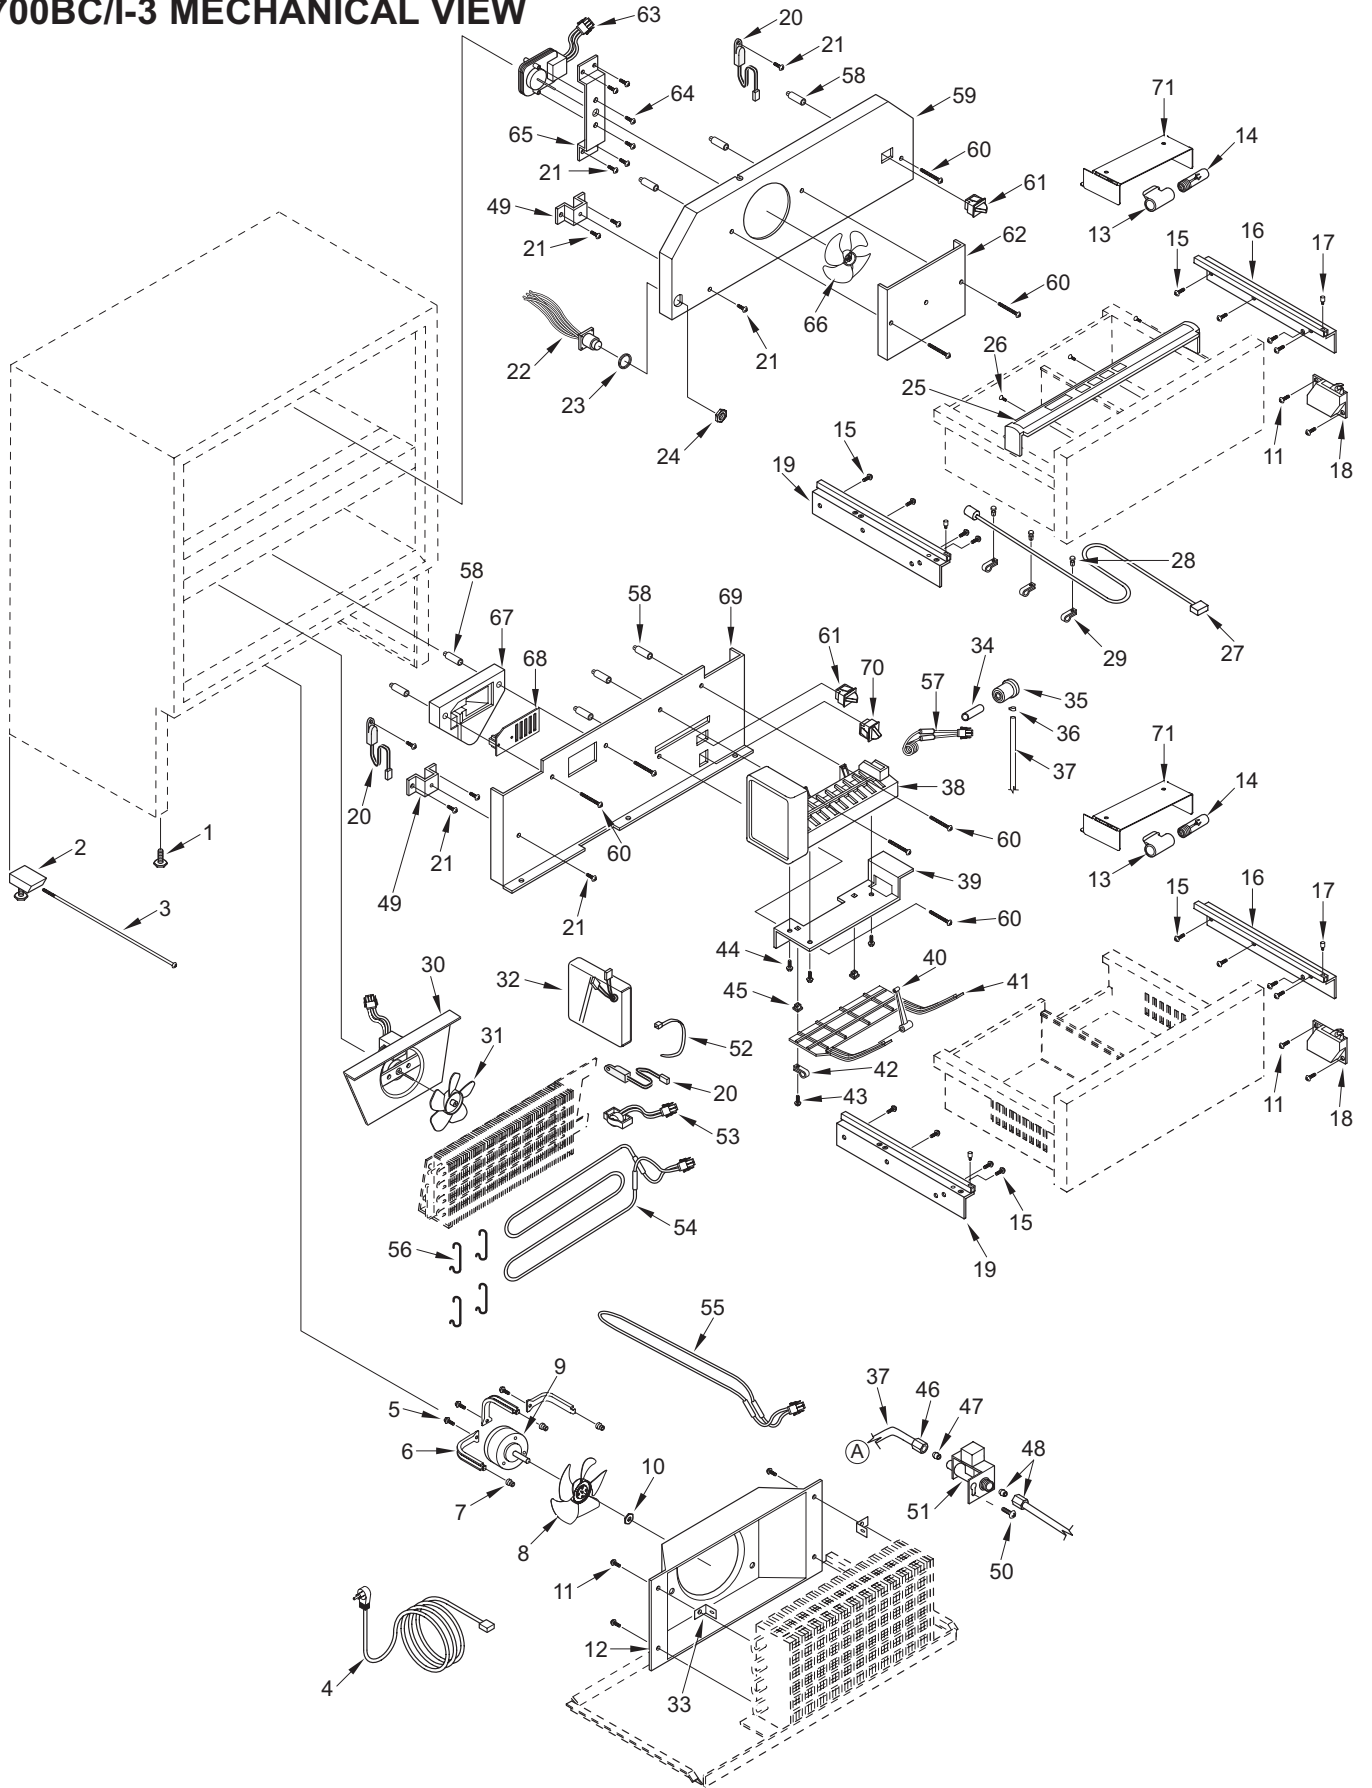

700BC/I-3 MECHANICAL PARTS LIST

<u>Ref #</u>	<u>Part #</u>	<u>Description</u>	<u>Ref #</u>	<u>Part #</u>	<u>Description</u>
1	3570060	Bolt, Leveler 3/8-16X2-1/8	38	4200520	Modular Icemaker
2	4202000	Rear Leveler Assembly			(See IM Breakdown at back of this parts manual)
3	3421500	Adjusting Rod	39	0261880	Bracket, Icemaker
4	3025570	Retractor Assy, Power Cord	40	3421070	Rod, Connecting
5	6201000	Screw #8-32X3/8 Thread Forming	41	3140300	Arm, Icemaker Cntrl
6	0261150	Bracket, Cond Fan Mtg	42	6120280	Clamp, Tube Nylon 3/16"
7	3220360	Grommet, Mtg Brkt	43	6200080	Screw, #8-15 x 1/2" Truss HD
8	3150800	Blade, Condenser FW-SW	44	6201000	Screw #8-32X3/8 Thread Forming
9	4200740	Motor Pkg, Cond Fan	45	6220220	Screw Grommet, 1/32 x 3/8" SQ
10	6150410	Nut, 1/4-20	46	3520030	Icemaker Nylon Nut, 1/4"
11	6200030	Screw, #10-12 x 5/8", Truss CP	47	3520050	Brass Insert, Solenoid
12	4281320	Shroud Assy, Cond Fan	48	3520470	PCKG, Valve Fitting
13	3050220	Socket, Light Int Base Sngl		3024910	Tube,Plstc Water Pex (See SN Breaks)
14	3030060	Bulb, Light 25W 1X2-1/2	49	0167690	Bracket, Grounding
15	6201140	Screw, 1/4-20X1/2" Sems But HD	50	6200780	Screw, #10-24X1/2" PH Hex Washer
16	4134430	Drawer Assy, Slide-RH	51	4202790	Water Valve (See SN Breaks)
17	3550720	Pin, White Thread		3090390	Valve, Wtr Qck Cnct (See SN Breaks)
18	3541020	Closer, Drawer	52	6120450	Locking Cable Tie 9.7" BLK
19	4134440	Drawer Assy, Slide-LH	53	3082090	Terminator, Defrost
20	4204150	Thermistor, ASM Srvc Pkg	54	3070020	Heater, Defrost
21	6201270	Screw, #8-18 x 5/8" PH PN SS-Gnd	55	3013540	Heater, Drain Tube
22	4204020	Wire Harness, Display Replacement	56	1801100	Clip, SS Heater Blower
23	6160370	Gasket, Rubber 13/16 MP3	57	3070210	Heater, Fill Tube
24	6151010	Nut, Plastic 13/16-28 UNS	58	6160310	Standoff, Nylon 1"
25	4162761	Control Panel Assy, BC	59	0235500	Shroud, Upper Fan
26	6200700	Screw, #6-20 x 5/8" PH Flat HD SS	60	6201120	Screw, #8-18 X 2 Truss Hd
27	3025480	Wire Harness, Display Flexible	61	3060140	SPST Light Switch
28	6180340	Snap Rivet, Plastic White 13/64	62	0213000	Diffuser, Fan Upper
29	6120280	Clamp, Tube Nylon 3/16"	63	4200170	Ref Fan Motor Repl Components
30	4201940	Evap Fan Motor Assy	64	6110270	Bolt, #10-32 x 1/4" RD HD
31	3150060	Blade, Fan 5-Prop 5-1/2"	65	0212540	Bracket, Fan (SRVC Brkt)
32	4162751	Control Assy, Base Main Board Srvc	66	3150640	Fan Blade, Evaporator
33	3450290	Bracket, Angle #8a	67	3150920	Mount, Baffle Insulator
34	2605405	Tube, Extension Fill	68	3014140	Control, Baffle
35	1607600	Tube, Inlet	69	0235490	Air Duct, Lower
36	6220470	Fill Tube Clamp	70	3060130	SPST Fan/Icemaker Switch
37	2600617	Plastic Water Line (See SN Breaks)	71	0212932	Bracket, Light Srvc-Base
	3026450	Tube,Plstc Water Pex (See SN Breaks)			

700BC/I-3 MECHANICAL VIEW