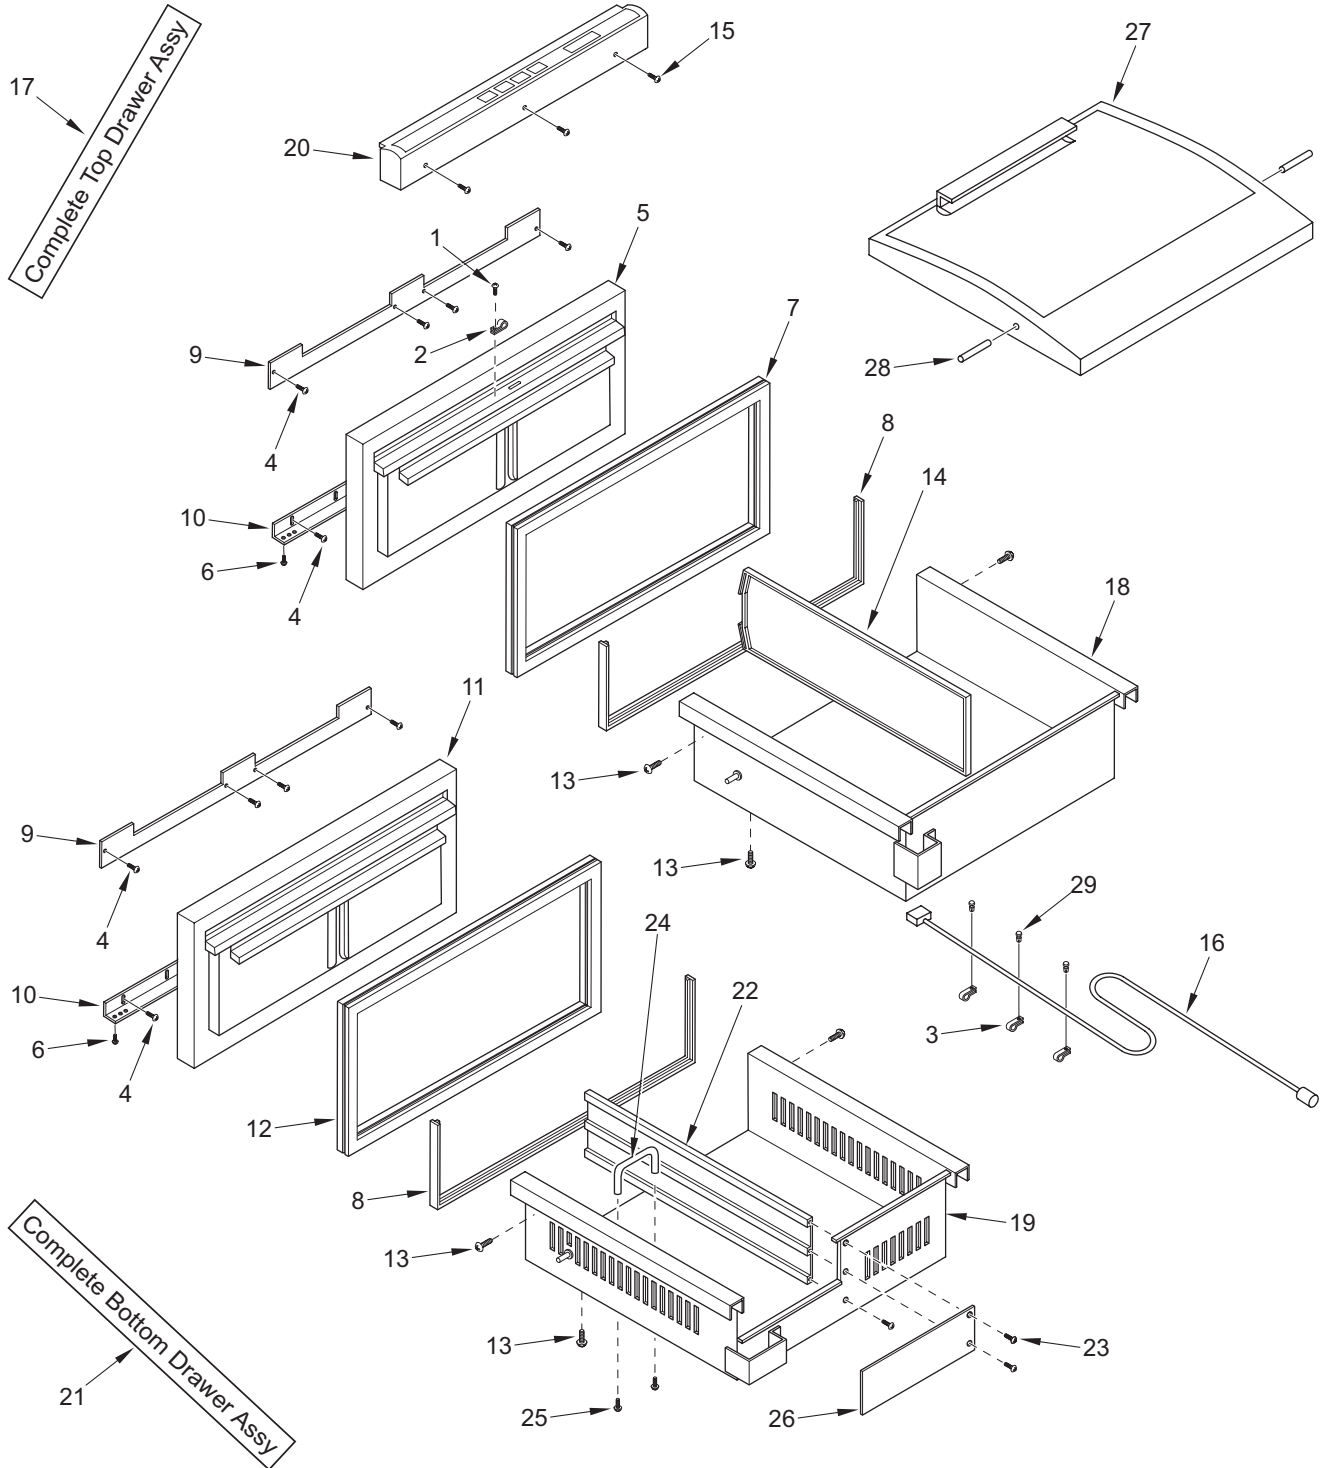

700BC/I-3 DRAWER PARTS LIST

<u>Ref #</u>	<u>Part #</u>	<u>Description</u>
1	6200080	Screw, #8-15 x 1/2" Truss HD
2	6120190	Tube Clamp, Steel, 3/16"
3	6120280	Clamp, Tube Nylon 3/16"
4	6200720	Screw, #8-18 x 1/2 PH Truss HD
5	4131730	Upper Drawer Front Assy
6	6201500	Screw, #10X3/4 Drill PH Hex Was
7	3212220	Gasket, Drawer-UPR
8	3211560	Seal, Tub White 37-5/8"
9	3421930	Bracket, Door Panel-Upper
10	3421940	Bracket, Door Panel-Lower
11	4131750	Lower Drawer Front Assy
12	3212230	Gasket, Drawer-LWR
13	6200110	Screw, #10-12 x 5/8" Truss SS
14	3601340	Divider, Top Drawer
15	6200700	Screw, #6-20 x 5/8" PH Flat HD SS
16	3025480	Wire Harness, Display Flexible
17	4135290	Drawer Assy, UPR
18	3414470	Tub, Upper Ref Drw Closer Front
19	3414210	Tub, Lower Drawer
20	4162761	Control Panel Assy, BC
21	4135310	Drawer Assy, LWR
22	3601420	Divider, Ice Drawer
23	6200710	Screw, #8-18X3/8" Fillister HD
24	3511040	3" Wire Pull (with IM only)
25	6200080	Screw, #8-15X1/2" Truss HD (with IM only)
	3550400	Hole Plug (w/o IM only)
26	3414230	Filler Plate, Drawer tub
27	3470320	Lid Assy, Crisper
28	3412240	Pin, Crisper
29	6180340	Snap Rivet, Plastic White 13/64

NOTE: Drawer panels on this model are a sales accessory. For part numbers of complete door panel sets or components of the door panel sets, contact the factory.

700BC/I-3 DRAWER VIEW

700BC/I-3 COSMETIC PARTS LIST