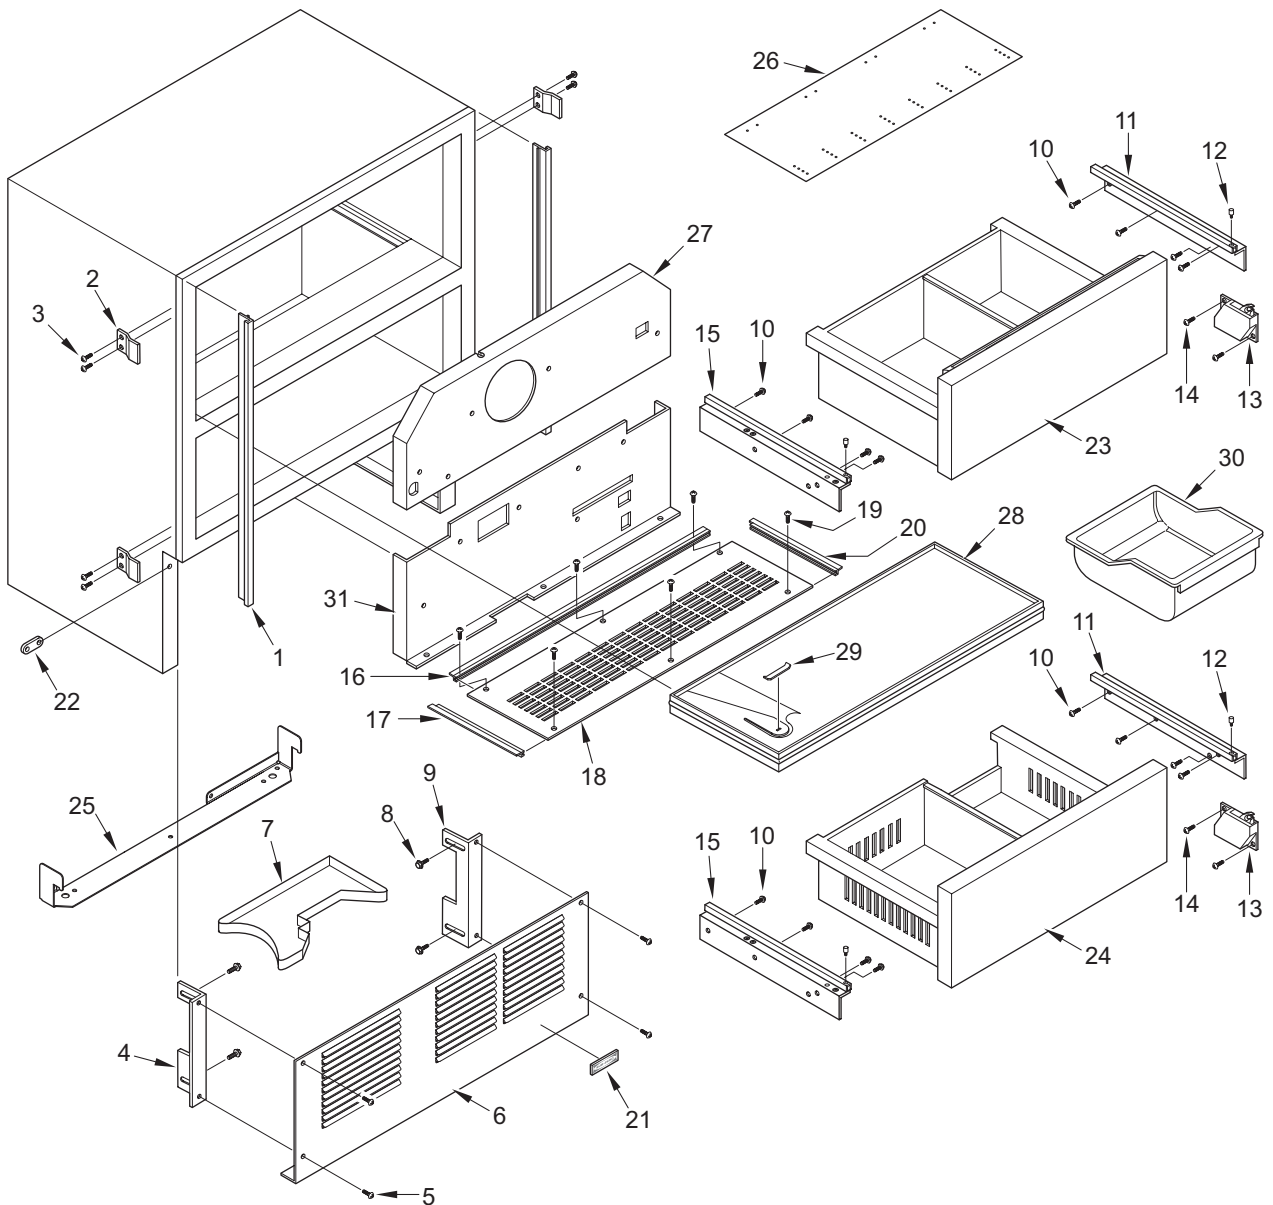

700BC/I-3 COSMETIC PARTS LIST

<u>Ref #</u>	<u>Part #</u>	<u>Description</u>
1	3516020	Molding, Side
2	3421510	Bracket, Ref to Cab
3	6201180	Screw, Tapping, #8 x 1/2" PH FL HD
4	0167662	Kickplate Brkt,LH
5	6200050	Screw, #10-12 x 1/2" Pan HD
6	3530430	Grille, Kickplate
7	0167450	Pan, Drain TB & UC
8	6200780	Screw, #10-24 x 1/2" PH Hex
9	0167661	Kickplate Brkt,RH
10	6200140	Screw, 1/4-20 x 1/2" Sems But HD
11	4134430	Drawer Assy, Slide-RH
12	3550720	Pin, White Thread
13	3541020	Closer, Drawer
14	6200110	Screw, #10-12 x 5/8" Truss SS
15	4134440	Drawer Assy, Slide-LH
16	3211493	Sump Cover Seal-Back
17	3211492	Sump Cover Seal-LS
18	4151900	Evap. Sump Cover Assy. (Incl. Seals)
19	6200080	Screw, #8-15 x 1/2" Truss HD
20	3211491	Sump Cover Seal-RS
21	3580170	Nameplate
22	3421460	Bracket-Unit to Unit
23	NA	See Drawer View & Drawer Parts List
24	NA	See Drawer View & Drawer Parts List
25	0167550	Bracket, Anti Tip
26	3754220	Door Panel Drilling Template
27	0235500	Shroud, Upper Fan
28	4152160	Divider Assy, Mullion/Wire Tray
29	3450780	Clip, Wire
30	3414220	Bucket, Ice
31	0235490	Air Duct, Lower

700BC/I-3 COSMETIC VIEW