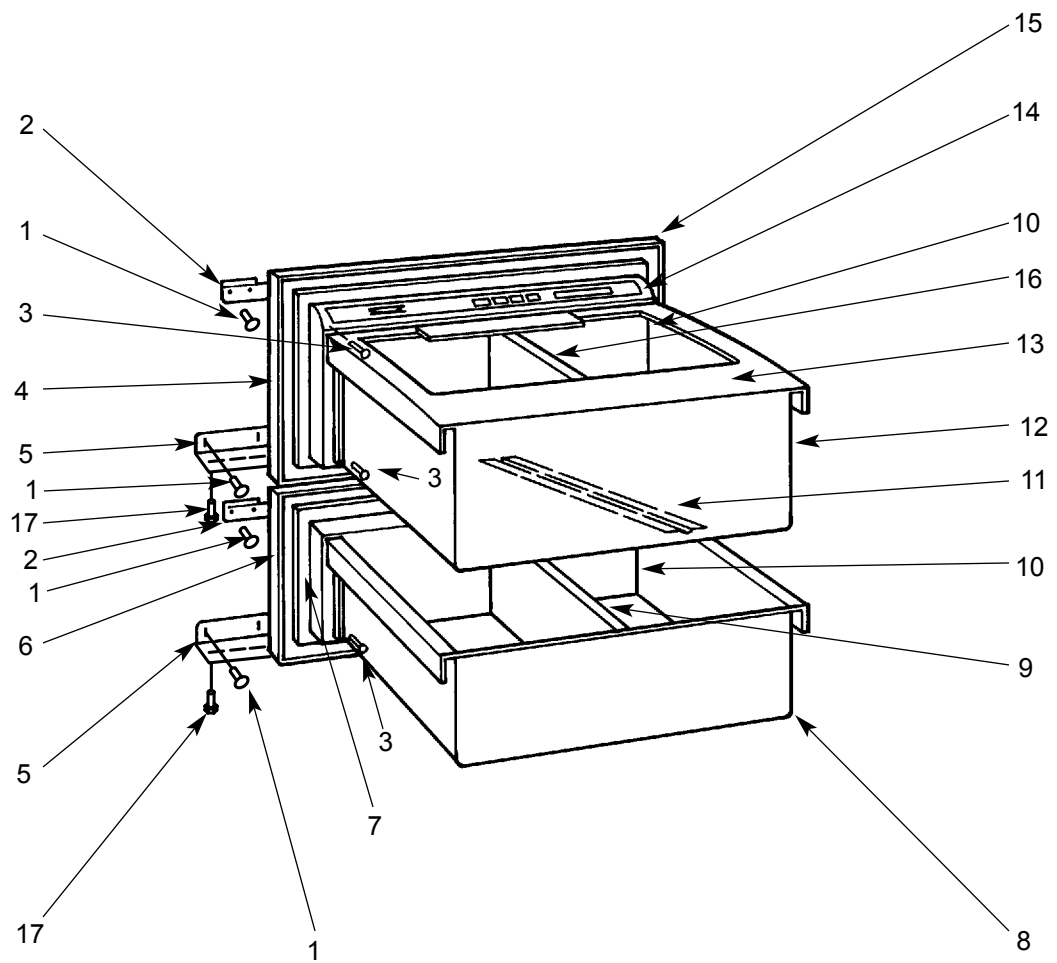

**700BR DOOR VIEW**

- |            |                               |             |                                 |
|------------|-------------------------------|-------------|---------------------------------|
| 1. 6200720 | Screw, #8-18 x ½ PH Truss Hd. | 10. 4202020 | Drawer Tub Seal                 |
| 2. 0183580 | Drawer Panel Bracket, Upper   | 11. 4202060 | Upper Drawer Wire Channel       |
| 3. 6200110 | Screw, #10-12 x 5/8 Truss SS  | 12. 4131760 | Upper Drawer Tub                |
| 4. 3211520 | Upper Drawer Gasket           | 13. 3470320 | Crisper Lid Assy.               |
| 5. 0183590 | Drawer Panel Bracket, Lower   | 14. 4202030 | Drawer Control Panel Assy.      |
| 6. 4131740 | Lower Drawer Front Assy.      | 15. 4131730 | Upper Drawer Front Assy.        |
| 7. 3211540 | Lower Drawer Gasket           | 16. 3601340 | Upper Drawer Divider            |
| 8. 4131780 | Lower Drawer Tub              | 17. 6200780 | Screw, #10-24 x ½ PH Hex Washer |
| 9. 3601350 | Lower Drawer Divider          |             |                                 |

700BR DOOR VIEW