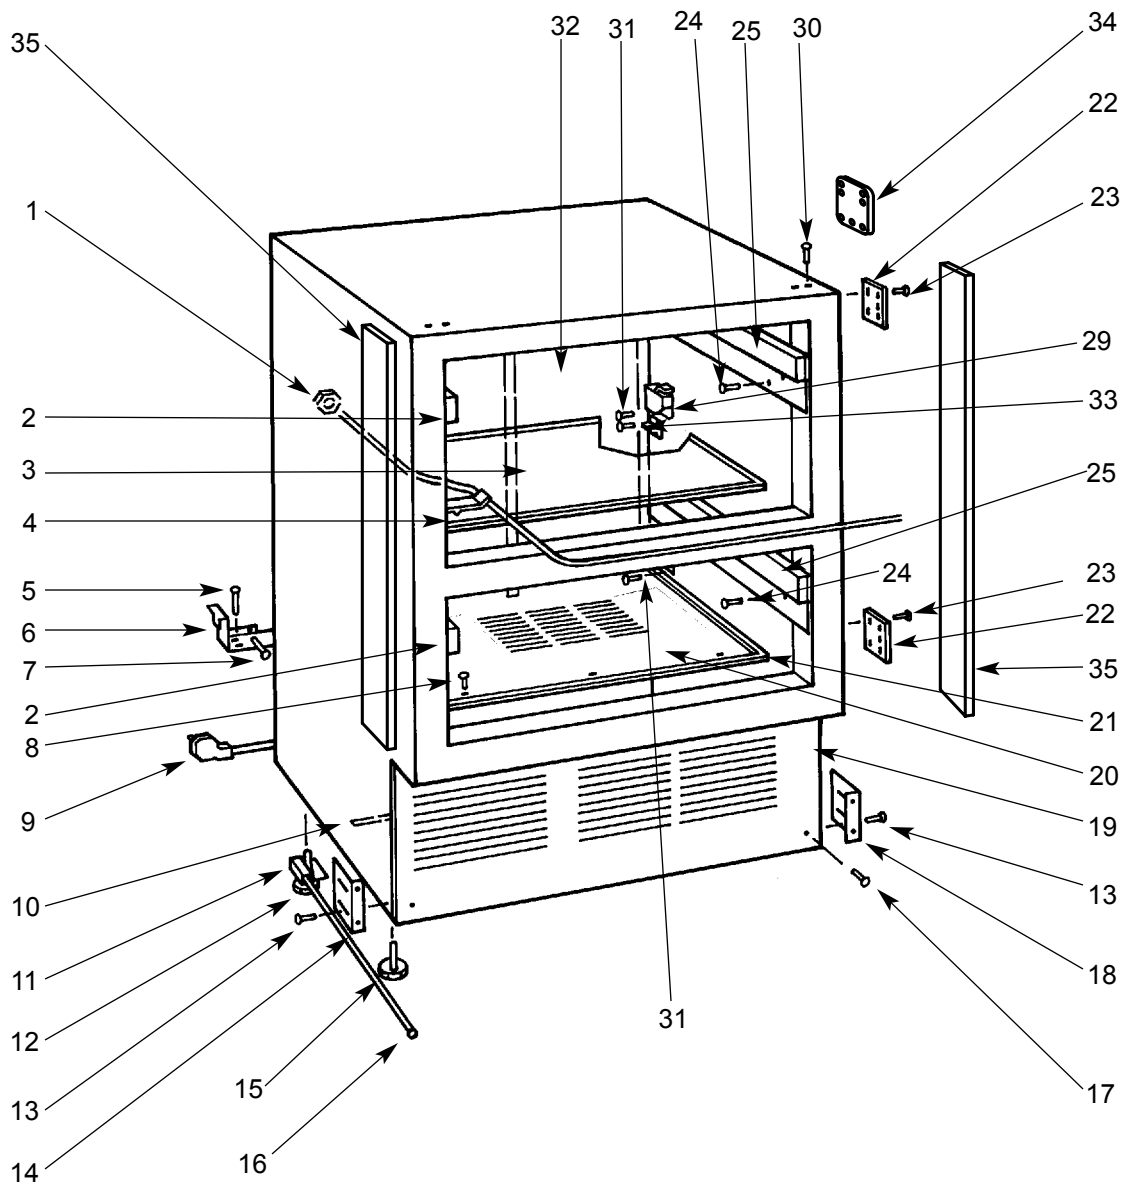

700BR COSMETIC VIEW

1.	6150800	Plastic Hex Nut, 5/8-27 UNS-2A	21.	3211491	Sump Cover Seal, Right Side
2.	3412032	Drawer Slide, Left Side		3211492	Sump Cover Seal, Left Side
	1228600	Drawer Mount Extrusion		3211493	Sump Cover Seal, Rear
3.	4151560	Lower Mullion Divider Assy.	22.	3421510	Bracket, Unit to Cabinet
4.	3450780	Wire Clip		3421460	Bracket, Unit to Unit
5.	6110620	Wedge Anchor, 3/8-16 x 3 3/4 Trubolt	23.	6200720	Screw #8-18 x 1/2 PH Truss HD
6.	0167550	Anti-Tip Bracket	24.	6201140	Screw, #1/4-20 x 1/2 Sems BUT HD
7.	6201190	Screw, #12 x 2 1/2 Type AB PH Pan HD Zinc	25.	3412031	Drawer Slide, Right Side
8.	6200080	Screw, #8-15 x 1/2 Truss HD		1228600	Drawer Mount Extrusion
9.	4323540	Power Cord	26.	3022950	Cable Assembly
10.	4323540	Power Cord Retractor		4202770	Cabinet Wire Harness (Behind Rear Duct)
11.	4202000	Leveler Assy.	27.	3211600	Duct Divider, Vertical
12.	3570070	Leveler Bolt, Rear	28.	3412220	Divider Support
13.	6200780	Screw, #10-24 x 1/2 PH Hex Washer	29.	3541020	Drawer Closer
14.	0167662	Kickplate Bracket, Left Side	30.	6200720	Screw, #8-18 x 1/2 PH Truss HD
15.	3570060	Leveler Bolt, Front	31.	6200110	Screw, #10-12 x 5/8 Truss SS
16.	3421500	Leveler Rod	32.	4151620	Lower Air Duct Assy.
17.	6200050	Screw, #10-12 x 1/2 Pan HD	33.	6200080	Screw, #8-15 x 1/2 Truss Hd.
18.	0167661	Kickplate Bracket, Right Side	34.	0167630	Bracket, Unit to Counter Top
19.	3530430	Kickplate	35.	3516020	Side Molding
20.	0167640	Evaporator Sump Cover	---	3580170	Nameplate (not shown)

700BR COSMETIC VIEW