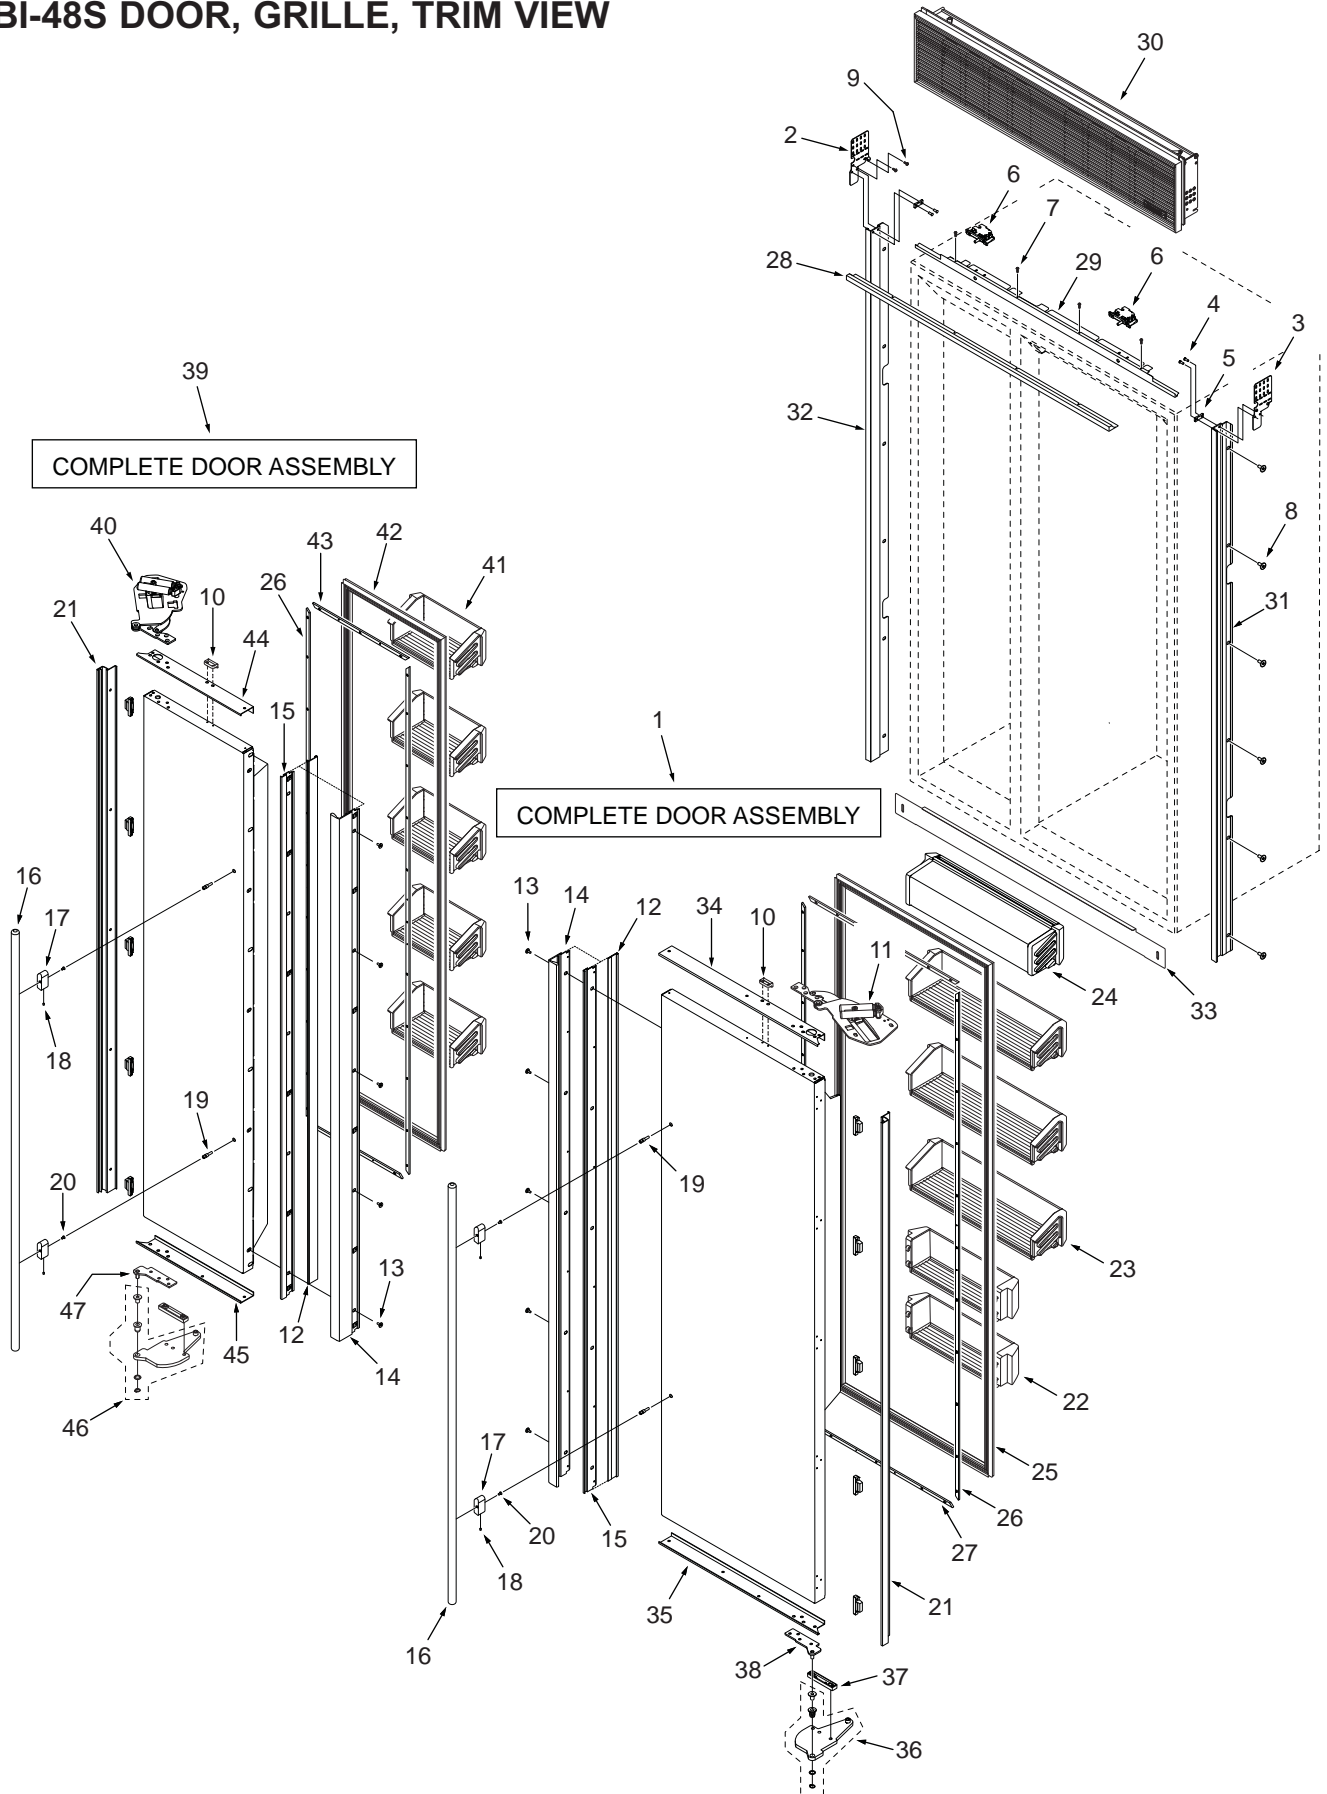

BI-48S DOOR, GRILLE, TRIM PARTS LIST

Ref #	Part #	Description	Ref #	Part #	Description
1	7005418	Door, Ref -S 48S Svce	22	7010673	Shelf Assy, Door Shallow Svce
	7005422	Door, Ref -F/O 48S Svce	23	7010665	Shelf Assy, Door Standard Svce
NOTE: Door Assemblies do NOT incl. hinges / handles.			24	7010677	Shelf Assy, Door Dairy Svce
2	7007261	Bracket, Grille LH Svce (Includes Support & Rivets)	25	7011051	Gasket, Door Svce
3	7007260	Bracket, Grille RH Svce (Includes Support & Rivets)	26	7007269	Retainer, Door Gasket Svce (~ 67")
4	7005254	Rivet, Semi-Tubular .180 X .280	27	7011005	Retainer, Door Gasket Svce (~ 27")
5	7001150	Bracket, Frame Support	28	7011046	Trim, Cabinet Top 48 Svce
6	7007259	Switch Assy, Svce	29	7011045	Frame, Cabinet Top 48 Svce
7	7001277	Screw, Machine #10-24X1/4	30	7007130	Grille, Framed 48 Svce
8	6201550	Screw, #8-18 X 1/2 Low Profile		7007134	Grille, Stainless 48 Svce
9	6201890	Screw, #8-15X3/8 6-Lobe Trhd		7007138	Grille, Overlay 48 Svce
10	7010943	Depressor,Door Switch Svce(SS Door)	31	7007262	Mainframe Assy, Right Side Svce
	7011201	Depressor,Door Switch Svce(F/O Door)	32	7007263	Mainframe Assy, Left Side Svce
11	7010285	Hinge Assy, Top RH Low Svce	33	7011048	Kickplate, Solid Black 48 Svce
12	7010187	Door, Screw Cover 70 Svce		7011049	Kickplate, Stainless 48 Svce
13	6201550	Screw, #8-18 X 1/2 Low Profile	34	7011053	Trim, Door Top Svce
14	7010195	Handle, Framed Door 70 Svde	35	7011052	Trim, Door Bottom Svce
15	7010205	Trim, Door Handle 70 Svce (Overlay)	36	7009852	Hinge,Cabinet Bot RH Svce
16	7010952	Handle Assy, Tubular 63.875 Svce	37	7000405	Standoff, .312 Plate
	7010954	Handle Assy, PRO 42.125 Svce	38	7010940	Hinge, Door Bottoom RH Svce
	7010956	Handle Assy, Curved 57.625 Svce	39	7005420	Door, Fre -S 48S/SD Svce
17	NA	For Tubular, See 7010952		7005424	Door, Fre -F/O 48S/SD Svce
	NA	For PRO, See 7010954	NOTE: Door Assemblies do NOT incl. hinges / handles.		
	NA	For Curved, See 7010956	40	7010286	Hinge Assy, Top LH Low Svce
18	6110730	Screw, Set #10-32X1/4 SS, Cone	41	7010670	Shelf Assy, Door Standard Svce
19	3511520	Stud, Mounting	42	7011054	Gasket, Door Svce
20	6111090	Bolt, #10-24X1/2 (Tubular & Pro)	43	7010984	Retainer, Gasket Door Svce (~ 17")
	6111020	Screw, #10-24X3/8 FI Hd (Curved)	44	7011055	Trim, Door Top Svce
21	7010946	Trim, Door Hinge Side Svce	45	7011056	Trim, Door Bottom Svce
			46	7009851	Hinge,Cabinet Bot LH Svce
			47	7010941	Hinge, Door Bottoom LH Svce

BI-48S DOOR, GRILLE, TRIM VIEW