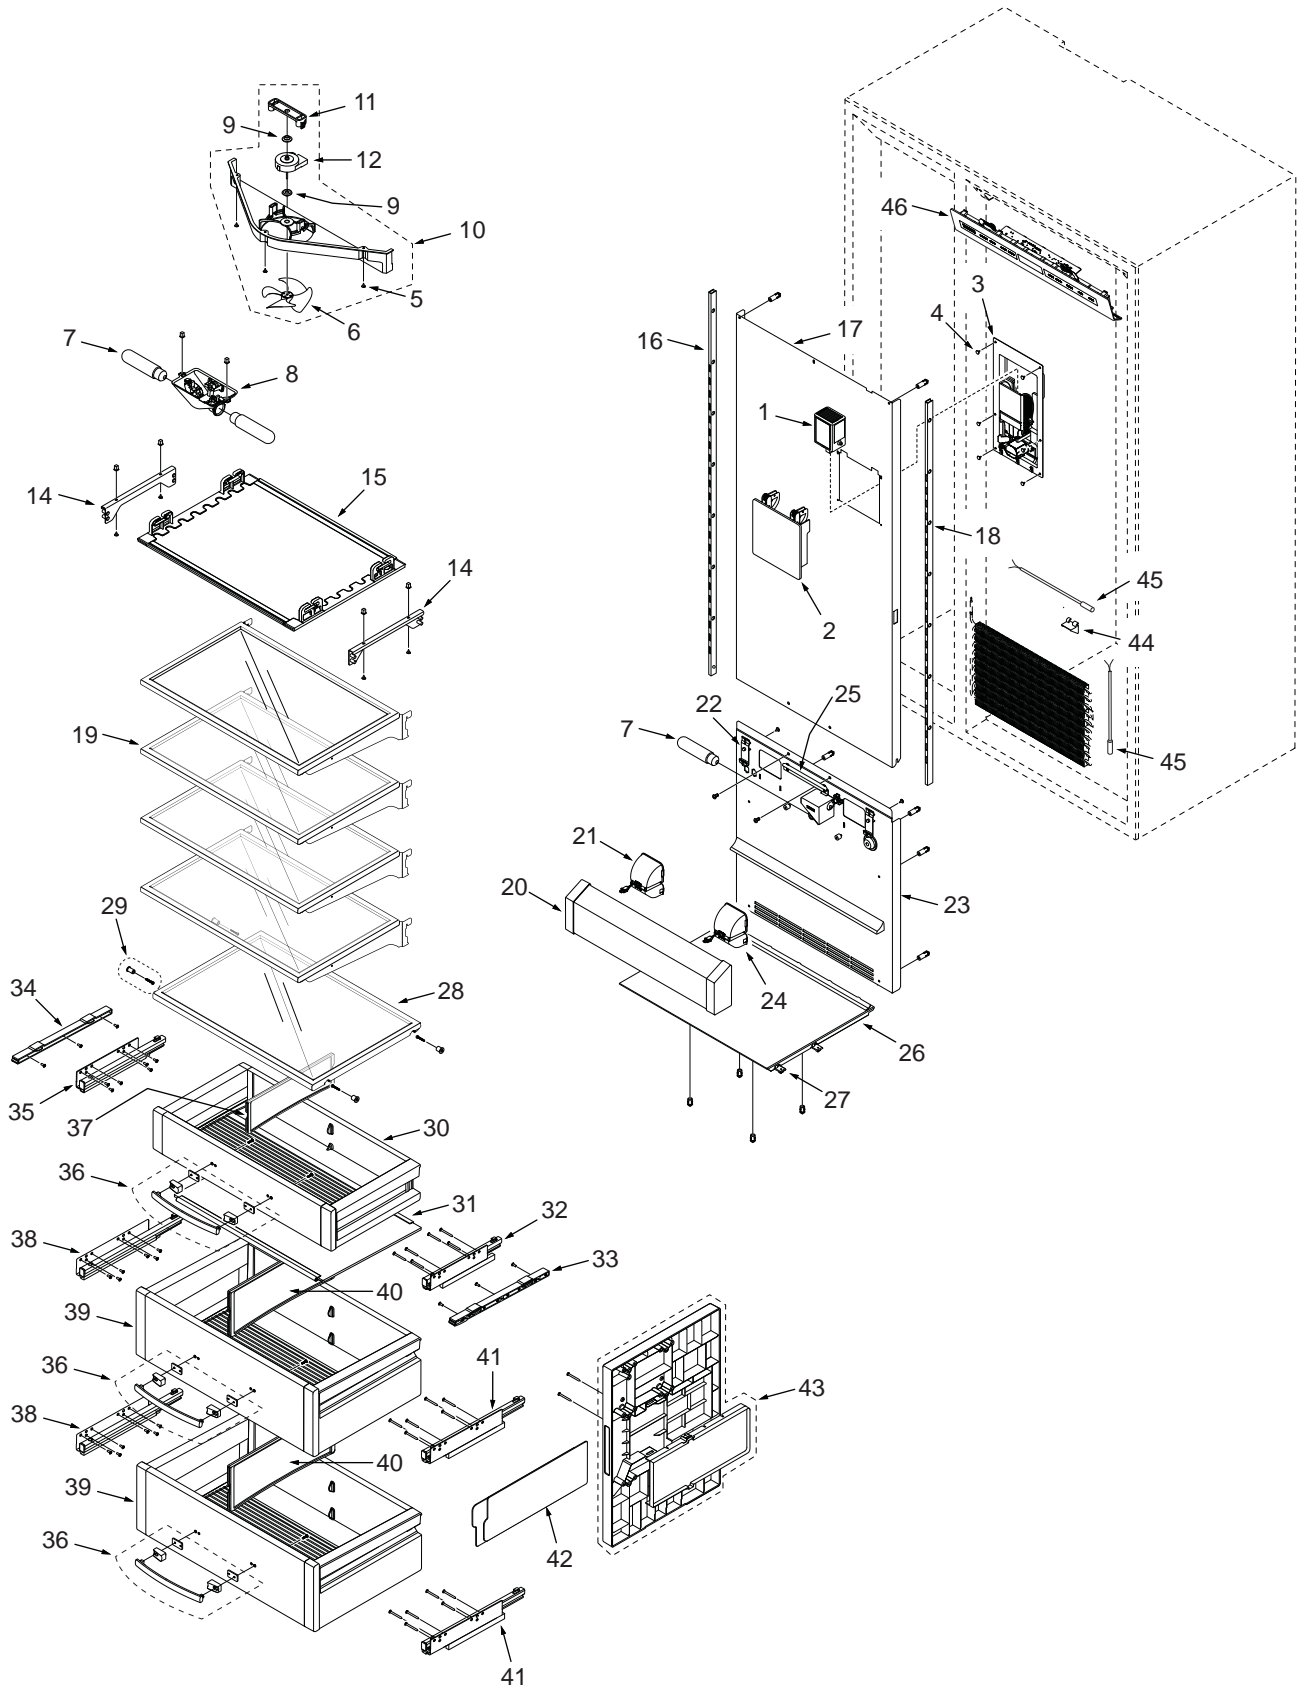

BI-48S REFRIGERATOR INTERIOR PARTS LIST

<u>Ref #</u>	<u>Part #</u>	<u>Description</u>	<u>Ref #</u>	<u>Part #</u>	<u>Description</u>
1	7007023	Cartridge, Air Purifier Svce	24	7007036	Duct, Fan Right Svce
2	7007021	Door Assy, Air Purifier Svce	25	7007033	Retainer, Wire Raceway Svce
3	7007022	Pocket Assy, Air Purifier Svce	26	7010306	Duct Assy, Ref Bottom Svce
4	6201890	Screw, #8-15X3/8 6 Lobe TR HD	27	7004161	Clip, Crisper Duct
5	6201890	Screw, #8-15X3/8 6 Lobe Tr Hd	28	7011093	Shelf, Crisper Svce
6	7011058	Fan Blade, White Svce	29	7003167	Standoff, Fixed Shelf Ref
7	7006999	Lamp, Blue Glass Svce	30	7010440	Deli Assy, Svce
8	7006997	Light Assy, Dual w/T Dom Svce	31	7010439	Glass, Crisper Cover Svce
	7007044	Lampholder, Angle Dom Svce		7011091	Seal, Crisper Front Svce
9	7005046	Grommet, Motor Fan		7011092	Seal, Crisper Rear Svce
10	7010508	Fan Assy, Eavp Svce	32	7007056	Slide, Drawer RH Svce
11	NA	See 7010508	33	7006975	Support, Crisper Cover RH Svce
12	NA	See 7010508	34	7007053	Support, Crisper Cover LH Svce
13	NA		35	7007057	Slide, Drawer LH Svce
14	7007048	Bracket, Light Diffuser Svce	36	7011094	Handle Assy, Drawer Svce
15	7009600	Diffuser Assy, Light Svce	37	7011081	Divider, Deli Svce
16	7007029	Shelf Ladder, LH Svce	38	7007055	Slide, Drawer LH Svce
17	7010510	Duct Assy, Ref Upper Svce	39	7010441	Crisper Assy, Svce
18	7007028	Shelf Ladder, RH Svce	40	7011080	Divider, Crisper Svce
19	7010437	Shelf, Cantilever Svce	41	7007054	Slide, Drawer LH Svce
20	7010431	Cover, Crisper Light Svce	42	7007060	Card, Consumer Use & Care Svce
21	7007034	Duct, Fan Left Svce	43	7007062	Crisper Assy, Spacer RH Svce
22	7007040	Support, Crisper Cover Svce	44	7007030	Bracket, Thermistor Svce
23	7010512	Duct Assy, Ref Lower Svce	45	4204740	Therm Assy, Svce
			46	7009859	Panel, CL 30U;48S,D Svce

BI-48S REFRIGERATOR INTERIOR VIEW