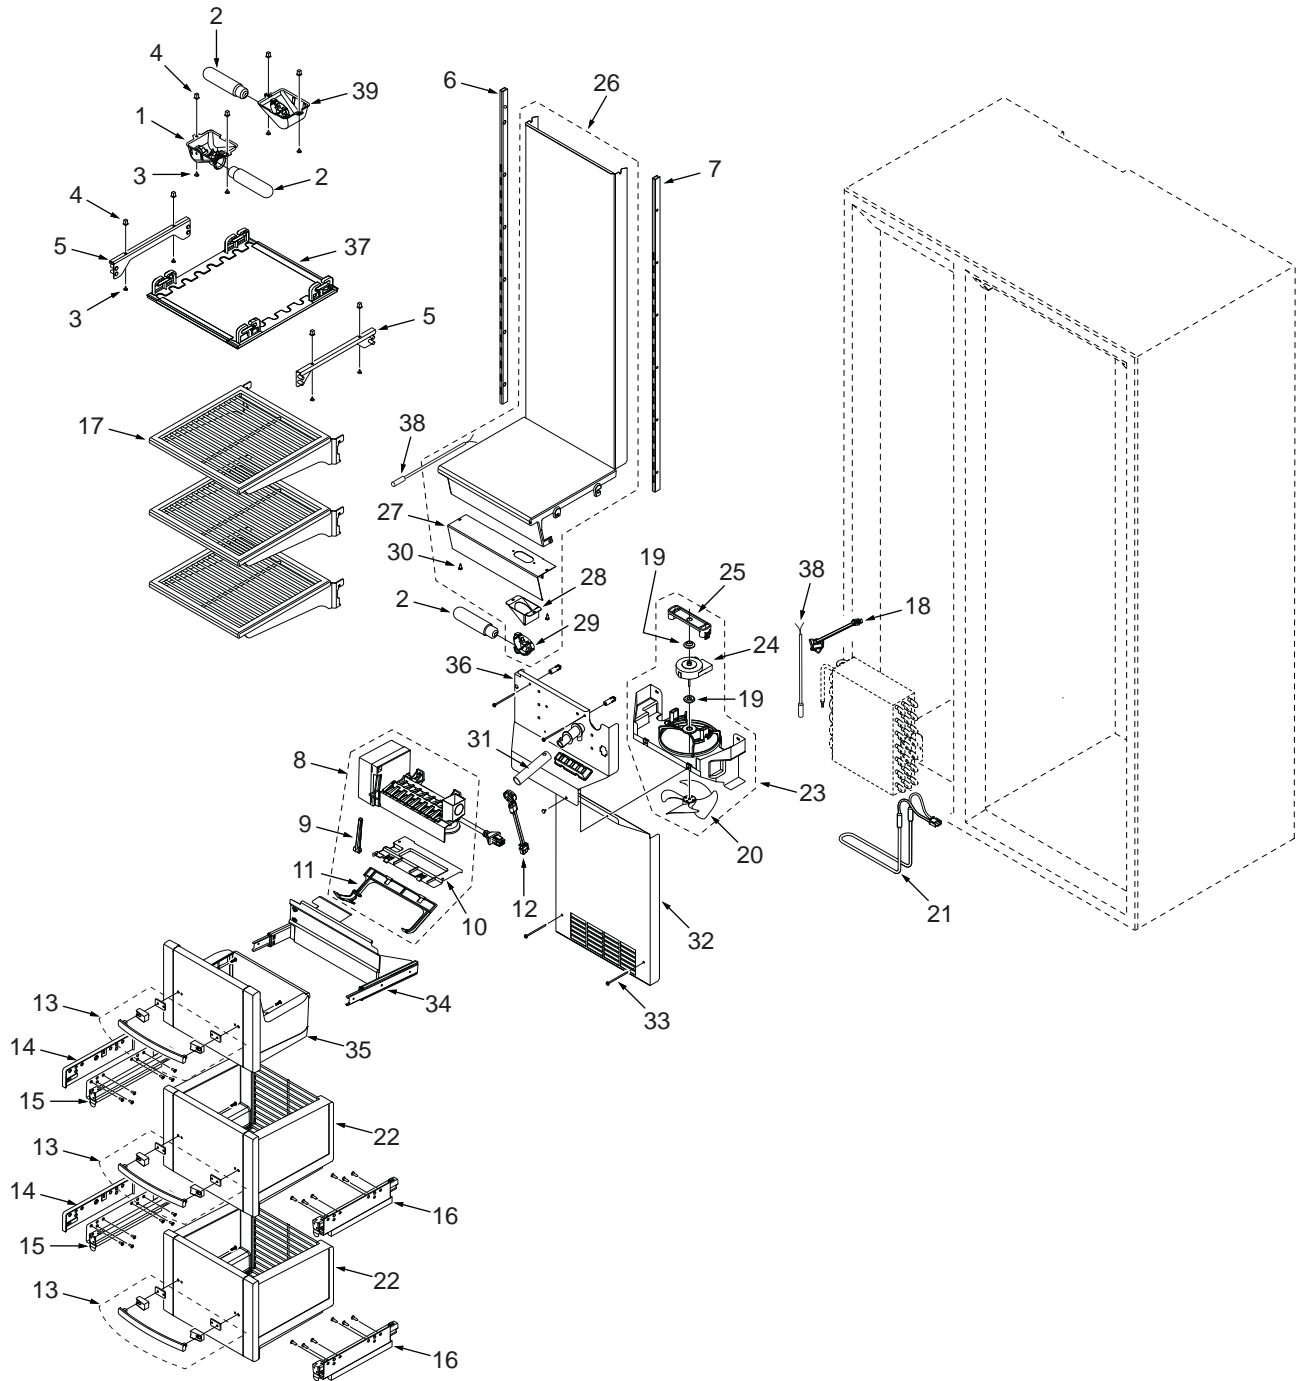

BI-48S DOOR, GRILLE, TRIM PARTS LIST

<u>Ref #</u>	<u>Part #</u>	<u>Description</u>	<u>Ref #</u>	<u>Part #</u>	<u>Description</u>
1	7009429	Bracket Assy, 1 LT (T)DOM Svce	20	7009560	Fan Blade, Black Svce
	7007044	Lampholder, Angle Dom Svce	21	7010504	Heater, Defrost Svce
2	7006999	Lamp, Blue Glass Svce	22	7010517	Basket Assy, LowerSvce
3	6201890	Screw, #8-15X3/8 6 Lobe Tr Hd	23	7010527	Fan Assy, Evap Svce
4	6220220	Screw, Grommet 1/32X3/8 Sq	24	NA	See 7010527
5	7007048	Bracket, Light Diffuser Svce	25	NA	See 7010527
6	7010313	Shelf Ladder, Fre LH Svce	26	7010519	Duct, Air Fre Upper Svce
7	7010314	Shelf Ladder, Fre RH Svce	27	NA	See 7010519
8	7007844	Icemaker Assy, Short Arm Svce	28	NA	See 7010519
9	7009940	Rod, Connector	29	7007044	Lampholder, Angle Dom Svce
10	7011188	Bracket, Icemaker Svce	30	6202050	Screw, #8-18 X 1/2 Ph Pn SS-Gnd
11	7011189	Arm, Icemaker Svce	31	7009434	Tube, Fill Svce
12	7009435	Heater, Fill Tube Svce	32	7010523	Duct, Air Fre Lower Svce
13	7011094	Handle Assy, Drawer Svce	33	6201980	Screw, #8-15X 2-3/4 6-Lobe PH
14	7011190	Spacer, Basket Slide LH Svce	34	7011196	Bracket Assy, Ice Bin Carrier Svce
15	7007057	Slide, Drawer LH Svce	35	7010516	Bin Assy, Ice Svc
16	7007056	Slide, Drawer RH Svce	36	7010521	Duct, Air Fre Middle Svce
17	7010518	Shelf, Fre Svce	37	7009606	Diffuser Assy, Light Svce
18	7011192	Switch, Defrost Terminator Svce	38	4204740	Therm Assy, Svce
19	7005046	Grommet, Motor Fan	39	7011197	Brkt Assy, 1 LT (w/o T) DOM Svce

BI-48S FREEZER INTERIOR VIEW