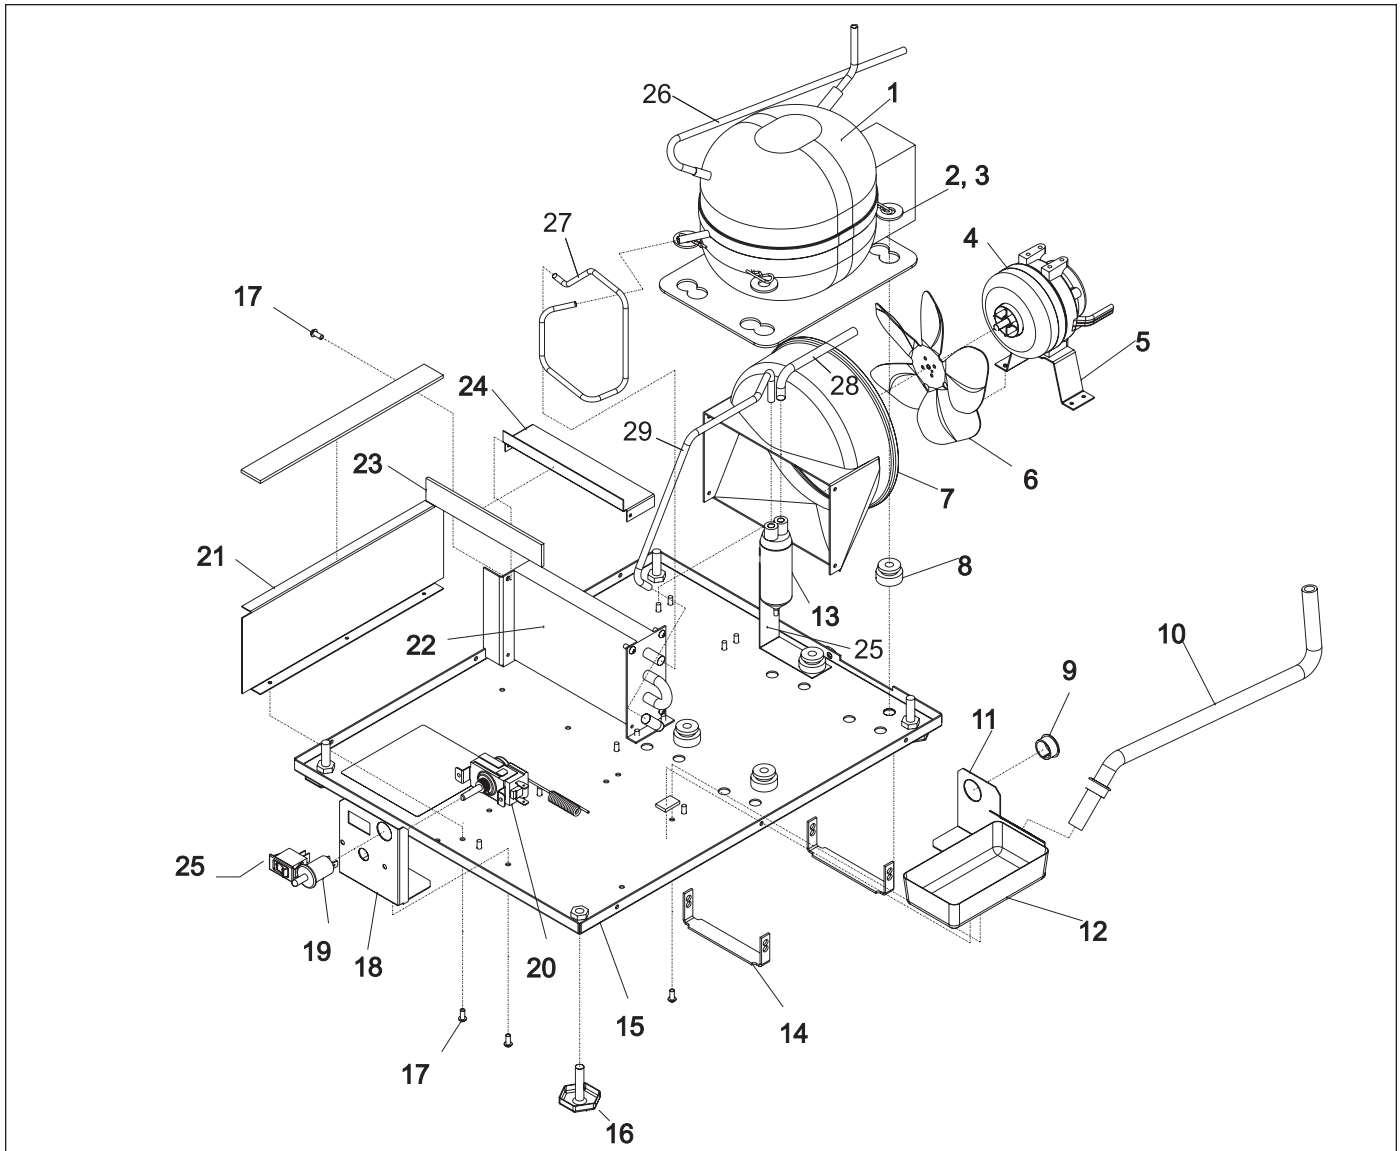

CONDENSING UNIT AND ELECTRICALS

Ref #	Part #	Description	Ref #	Part #	Description
1.	18880221	Compressor Package	15.	A38638002	Base Panel
	18880251	Relay	16.	03160801	Leveler Leg (Qty. 4)
	18880252	Overload	17.	03153101	Screw Thread Form Tap (Qty. 21)
2.	03382101	Hitch Pin (Qty. 4)	18.	A38407001	Bracket-T-Stat
3.	03140708	Washer Type A Plain (Qty. 4)	19.	12288601	Plunger Switch
4.	3150930	Motor, Condenser 1 WATT	20.	11054721	Thermostat
5.	A28798001	Bracket, Fan Motor	21.	A35495001	Divider Panel
6.	3150940	Blade, Condenser Fan	22.	18871201	Condenser
7.	02287101	Shroud, Fan	23.	19050302	Insulation Tape
8.	18886101	Grommet (Qty. 4)	24.	A35512001	Baffle-Air Dam
9.	12121310	Bushing	25.	12288501	Rocker Switch
10.	13067402	Tubing-Per FT.	26.	A35550001	Bracket, Drier
11.	A38408001	Bracket-Drain Tube	27.	NA	Tube, Discharge
12.	02398401	Drain Pan	28.	NA	Tube, Hi Side Process
13.	02349001	Drier	29.	NA	Tube, Condenser to Drier
14.	A29015001	Bracket, Compressor Mount (Qty. 2)