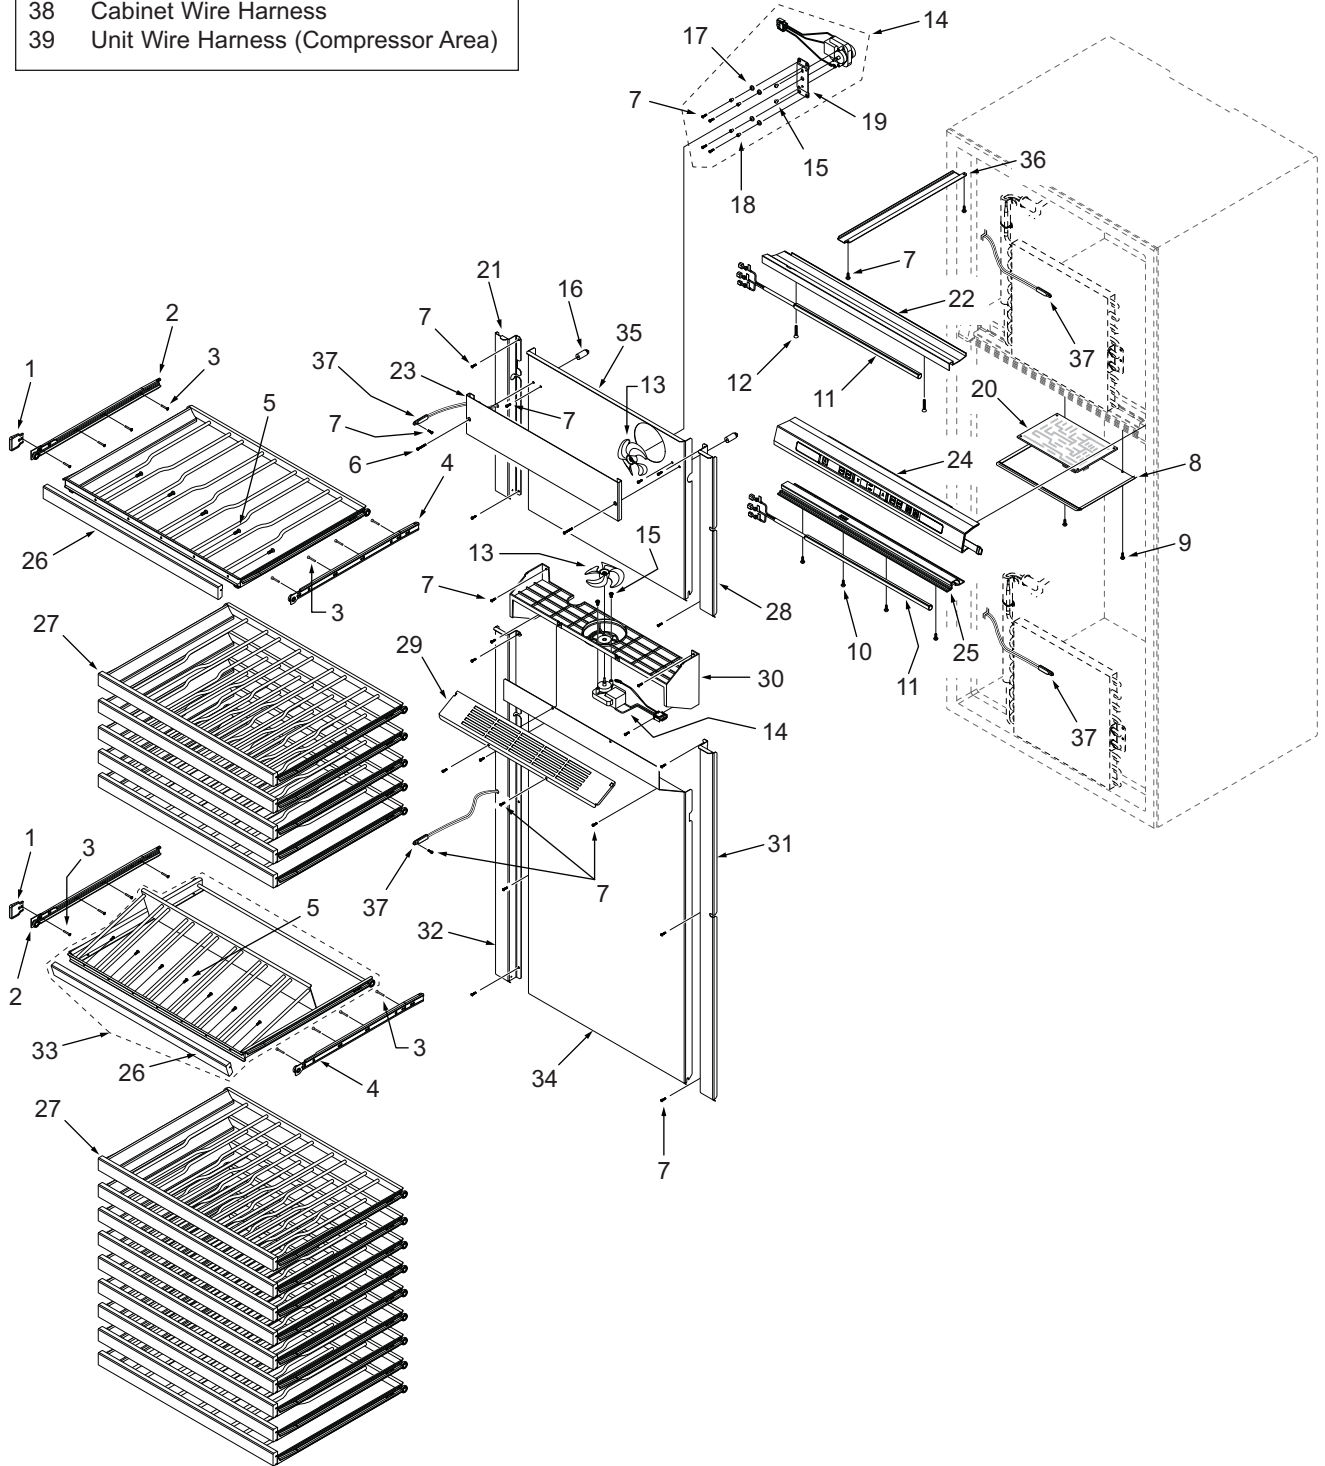

MODEL WS-30 INTERIOR PARTS LIST

<u>Ref #</u>	<u>Part #</u>	<u>Description</u>	<u>Ref #</u>	<u>Part #</u>	<u>Description</u>
1	3421830	Spacer, Slide	20	4204170	Control, Board 400 Svce
2	7013655	Slide, Cab RH Svce	21	7011639	Cover Assy, Evap LH Svce
3	6201230	Screw, #8 x 7/8" w/a #7 PH FT Head	22	7013645	Bracket, Light Upper Svce
4	7013654	Slide, Cab RH Svce	23	7011638	Shroud, Fan Svce
5	6201420	Screw,	24	7011659	Panel Assy, Control Svce
6	7006232	Screw, #8-15X1-3/4 6-Lobe Pan	25	7013644	Housing, LWR Light Svce
7	6201930	Screw, 8-18 X 5/8 6-Lobe PH	26	7011649	Molding, Wine Rack Svce
8	7011632	Panel Assy, Service Svce	27	7011261	Rack, Wine Svce
9	6201930	Screw, 8-18 X 5/8 6-Lobe PH	28	7011637	Cover Assy, Evap RH Svce
10	6201890	Screw, #8-15X3/8 6 Lobe Trhd	29	7011647	Grille, Air Duct Lower Svce
11	7009008	Light Assy, LED Svce	30	7013657	Shroud Assy, an Svce
12	6201310	Screw, #8 x 1-3/4" Flat PH HD	31	7011636	Cover Assy, Evap RH Svce
13	3150640	Fan Blade, Evaporator	32	7011635	Cover Assy, Evap LH Svce
14	4220801	Motor Assy, Evap Fan Svce	33	7011263	Rack, Display Svce
15	6110270	Bolt, #10-32X1/4 RD HD	34	7011648	Duct, Assy, Air Lower Svce
16	6220610	Standoff, 1.062	35	7011634	Duct Assy, Air Svce
17	3220250	Grommet, Rubber-M5351	36	7011633	Cover, Wiring Svce
18	3520120	Insert, Brass 3/16X9/32	37	4204150	Thermistor, Asm Svce Pkg
19	0212330	Bracket, Evap Fan Motor			

NOT PICTURED:

38	7011652	W/H, Cabinet Svce
39	7011657	W/H, Unit Svce

MODEL WS-30 INTERIOR PARTS VIEW

NOT PICTURED:
38 Cabinet Wire Harness
39 Unit Wire Harness (Compressor Area)