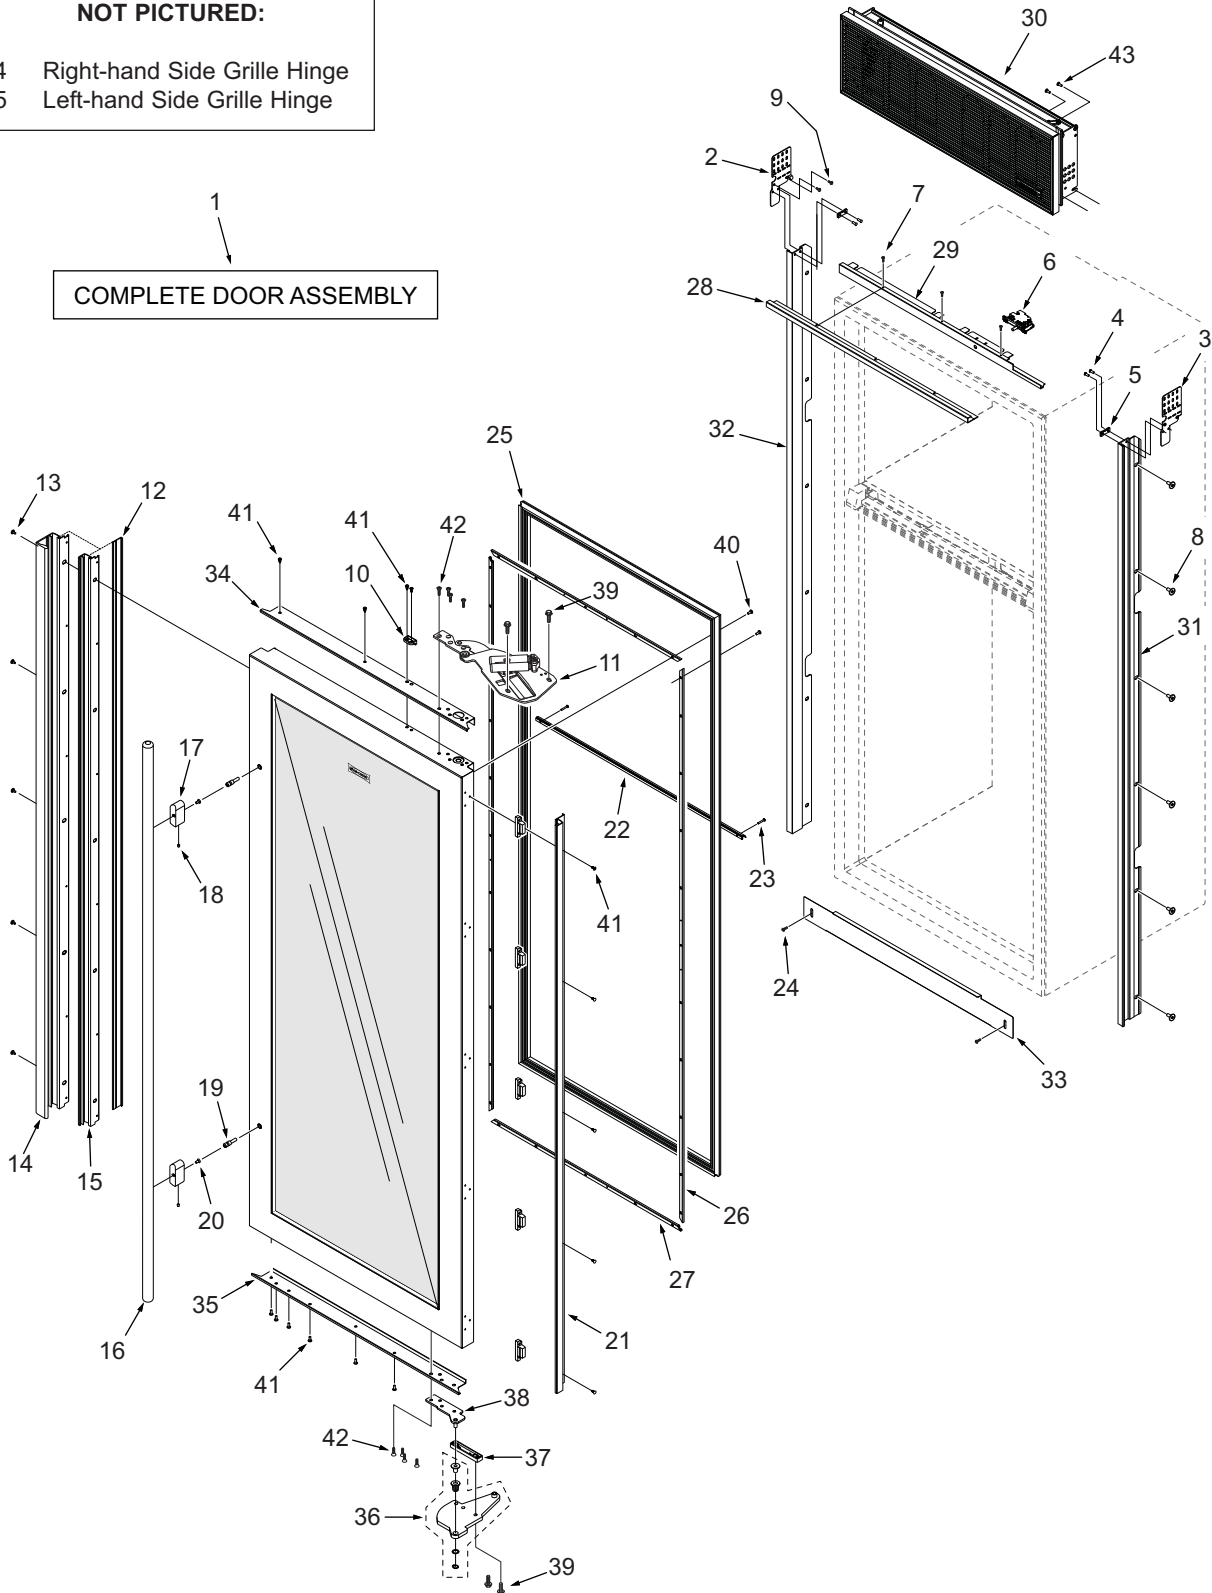

MODEL WS-30 DOOR, GRILLE, TRIM PARTS LIST

<u>Ref #</u>	<u>Part #</u>	<u>Description</u>	<u>Ref #</u>	<u>Part #</u>	<u>Description</u>
1	7011265	Door Assy, WS-30 RH-F/O Svce	20	6111090	Bolt, #10-24X1/2 (Tubular & Pro)
	7011267	Door Assy, WS-30 LH-F/O Svce		6111020	Screw, #10-24X3/8 FI Hd (Curved)
	7011269	Door Assy, WS-30 HA RH-F/O Svce	21	7010946	Trim, Door Hinge Side Svce
	7011271	Door Assy, WS-30 HA LH-F/O Svce	22	7011653	Seal, Door Center Svce
	7011273	Door Assy, WS-30 RH-S Svce		7011654	Support, Door Seal Svce (F/O Door)
	7011275	Door Assy, WS-30 LH-S Svce		7011655	Support, Door Seal Svce (SS Door)
	7012433	Door Assy, WS-30 HA RH-S Svce	23	6201360	Screw, #4 x 3/4" PH Pan HD Type A
	7012435	Door Assy, WS-30 HA LH-S Svce	24	6200050	Screw, #10-12 x 1/2" Pan HD
NOTE:	Door Assemblies do NOT incl. hinges / handles.				
2	7007261	Bracket, Grille LH Svce (Includes Support & Rivets)	25	7011640	Gasket, Door Svce
3	7007260	Bracket, Grille RH Svce (Includes Support & Rivets)	26	7007269	Retainer, Door Gasket Svce (~ 67")
4	7005254	Rivet, Semi-Tubular .180 X .280	27	7011005	Retainer, Door Gasket Svce (~ 27")
5	7001150	Bracket, Frame Support	28	7011006	Trim, Cabinet Top Svce
6	7007259	Switch Assy, Svce	29	7011013	Frame, Cabinet Top RH Svce
7	7001277	Screw, Machine #10-24X1/4		7011014	Frame, Cabinet Top LH Svce
8	6201550	Screw, #8-18 X 1/2 Low Profile	30	7007127	Grille, Framed 30 Svce
9	6201890	Screw, #8-15X3/8 6-Lobe Trhd		7007131	Grille, Stainless 30 Svce
10	7010943	Depressor, Door Switch Svce(SS Door)		7007135	Grille, Overlay 30 Svce
	7011201	Depressor, Door Switch Svce(F/O Door)	31	7007262	Mainframe Assy, Right Side Svce
11	7010285	Hinge Assy, Top RH Low Svce	32	7007263	Mainframe Assy, Left Side Svce
	7010286	Hinge Assy, Top LH Low Svce	33	7011011	Kickplate, Solid Black Svce
12	7010187	Door, Screw Cover 70 Svce		7011012	Kickplate, Solid Stainless Svce
13	6201550	Screw, #8-18 X 1/2 Low Profile	34	7011007	Trim, Door Top RH Svce
14	7013620	Handle Assy, Framed Svce		7011009	Trim, Door Top LH Svce
15	7013622	Handle Trim Assy, Overlay Svce	35	7011664	Trim, Door Bottom RH Svce
16	7010952	Handle Assy, Tubular 63.875 Svce		7011665	Trim, Door Bottom LH Svce
	7010954	Handle Assy, PRO 42.125 Svce	36	7009851	Hinge, Cabinet Bot LH Svce
	7010956	Handle Assy, Curved 57.625 Svce		7009852	Hinge, Cabinet Bot RH Svce
17	NA	For Tubular, See 7010952	37	7000405	Standoff, .312 Plate
	NA	For PRO, See 7010954	38	7010940	Hinge, Door Bottom RH Svce
	NA	For Curved, See 7010956		7010941	Hinge, Door Bottom LH Svce
18	6110730	Screw, Set #10-32X1/4 SS, Cone	39	6110460	Bolt, Tensilock 5/16-18 x 1-1/4
19	3511520	Stud, Mounting	40	7012994	Screw, #8 X .813 Ph Ab
			41	7004170	Screw, #8-18X1/2 6-Lobe TrHd
			42	7001264	Screw, 1/4-20X3/4 #10 Hex Ft Hd
			43	7003597	Screw, #10-32X3/8 6-Lobe TR

NOT PICTURED:

44	7013560	Hinge, Grille Assy RH Svce
45	7013561	Hinge, Grille Assy LH Svce

MODEL WS-30 DOOR, GRILLE, TRIM PARTS VIEW

NOT PICTURED:
44 Right-hand Side Grille Hinge
45 Left-hand Side Grille Hinge

1
COMPLETE DOOR ASSEMBLY