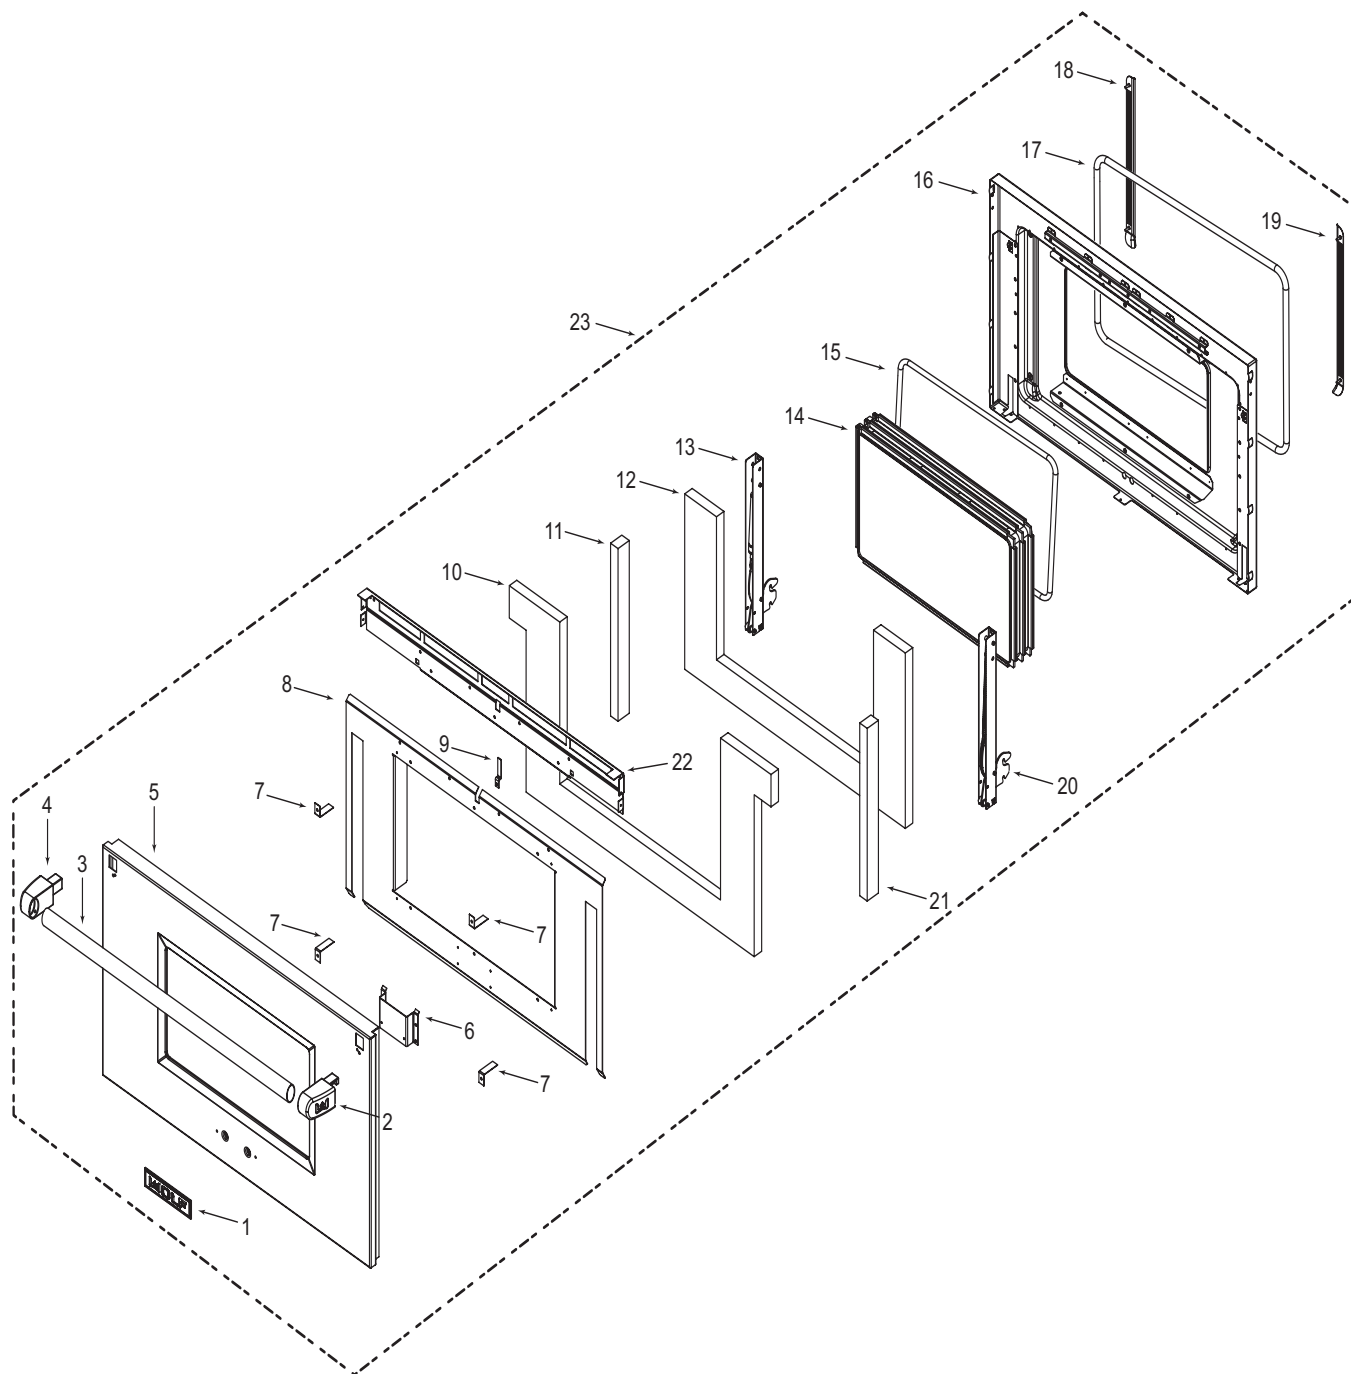

36" Dual Fuel Range Door Exploded View

36" Dual Fuel Range Bull Nose and Manifold Parts List

<u>Ref #</u>	<u>Part #</u>	<u>Description</u>
1	802238	Oven Selector Knob, Red
	802239	Oven Selector Knob, Black
2	804067	Indicator Light, 2v LED
3	802081	Function Selector Bezel 30/36, Crm
	804642	Function Selector Bezel 30/36, Plat
	804641	Function Selector Bezel 30/36, Cpr
	804640	Function Selector Bezel 30/36, Brass
4	802107	Burner Knob, Red
	804141	Burner Knob, Black
5	802082	Burner Knob, Bezel, Crm
	804639	Burner Knob, Bezel, Plat
	804637	Burner Knob, Bezel, Brass
6	802302	Bull Nose Weldment, Df366
7	804327	Gas Manifold, 3 valve 48
8	802439	Manifold Screw
9	806827	ECH Assy, Single
10	802018	Burner Valve, Df - Ng
	802400	Burner Valve, Df - LP
11	804349	Valve, 9.2k Burner, Df Ng
	804356	Valve, 9.2k Burner, Df LP
12	803177	Flex Tubing Service Kit, 3/16"x23"
13	803176	Flex Tubing Service Kit, 1/4"x24"
14	802319	Gas Line
15	807141	Valve Switch
16	804149	Adapter, .50 X .50 pipe
17	801097	Regulator, Gas Valve, Convertible
18	802475	Regulator Box, Bottom
19	804310	Bracket Manifold Support
20	804325	Gas Manifold, 2 Valve 30
21	803167	Flex Tubing Service Kit, 3/8"x12"
22	802199	Valve, Char/Ft, Df
23	802344	Bull Nose W/A, Df364c
24	802111	Charbroiler/Ft Knob, Red
	804143	Charbroiler/Ft Knob, Black
25	802095	DSI Board
26	805787	Thermostat, Griddle, DF
27	803168	Flex Tubing Service Kit, 3/8"x18"
28	802200	Valve, Griddle Shut Off, Df
29	804324	Gas Manifold, Griddle 36
30	802089	Solenoid, Single
31	802346	Bull Nose Weldment, Df364g
32	802112	Griddle Knob, Red
	804142	Griddle Knob, Black
33	802240	Selector Switch, Df
34	804872	Flex Tubing Service Kit, 1/4"x26"
35	804873	Flex Tubing Service Kit, 3/16"x27"
36	803180	Flex Tubing Service Kit, 3/16"x12"
37	803178	Flex Tubing Service Kit, 1/4"x12"
38	804068	Griddle, Indicator Light, 120v

Not Shown

804071	Wire Harness, Pod To Knob Df
804137	Knob Insert, Nyliner
713810	Switch, Valve Ignition - FT, Char
719377	Fitting, Straight 3/8" (Solenoid)