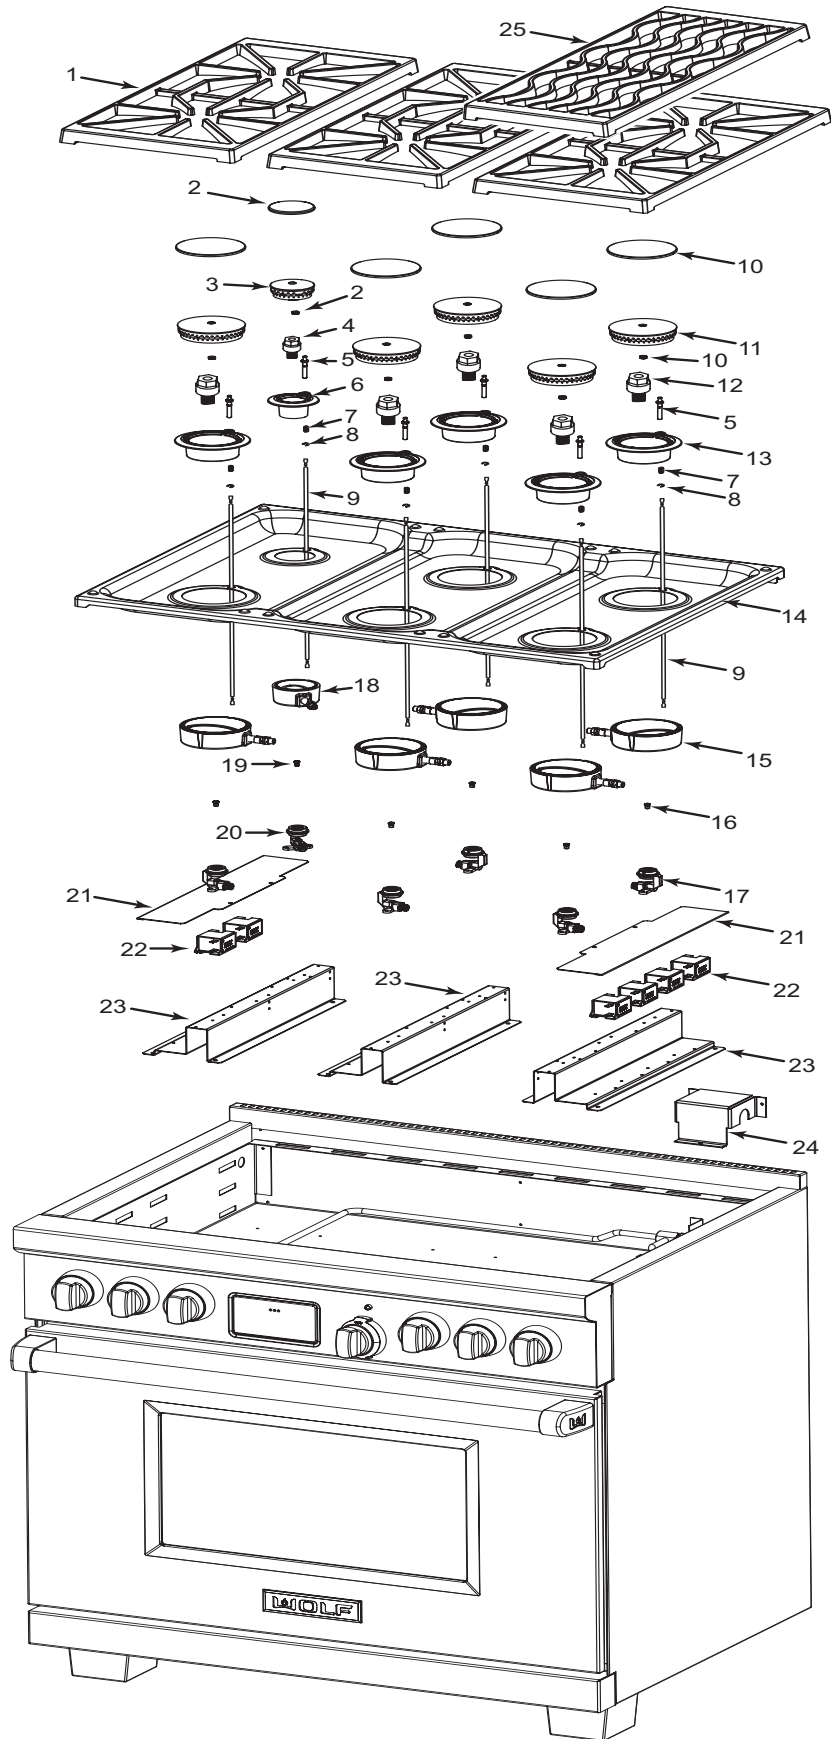

**36" Dual Fuel Range Top Parts List for Model DF366**

<u>Ref #</u>	<u>Part #</u>	<u>Description</u>
1	802431	Grate, Burner W/Rubber Pad
2	804512	Burner Cap Assy, Sml
3	804877	Burner Head
4	800488	Venturi, Small
5	805299	Igniter, 9.2K
	802449	Igniter, 15K
6	804358	Inner Distribution Ring, Sml
7	720824	Spring
8	802499	Clip, Electrode
9	801274	Lead Wire, 30"
10	804514	Burner Cap Assy, Lg
11	804875	Burner Head, Lg
12	802146	Venturi, Lg
13	802399	Inner Distribution Ring, Lg
14	802090	Burner Pan 6
15	802398	Outer Distribution Ring, Lg
	802276	Outer Distribution Ring, Lg Lp
16	804122	Orifice, Main, Nat, Lg
	804123	Orifice, Main, Lp, Lg
17	802404	Jet Holder, Lg-Natural
	802405	Jet Holder, Lg-Lp
18	800470	Outer Distribution Ring, Sml
	802679	Outer Dist. Ring, Small, Lp
19	801325	Orifice, Main, Nat, Sml
	801319	Orifice, Main, Lp, Sml
20	800486	Jet Holder, Sml
	802677	Jet Holder, Small, Lp
21	804138	Deflector Shield, Burner
22	801232	Spark Module 0+1
23	802032	Burner Support
24	804633	Regulator Box Top
25	804373	S-Grate Package, DF

## 36" Dual Fuel Range Top Exploded View for Model DF366