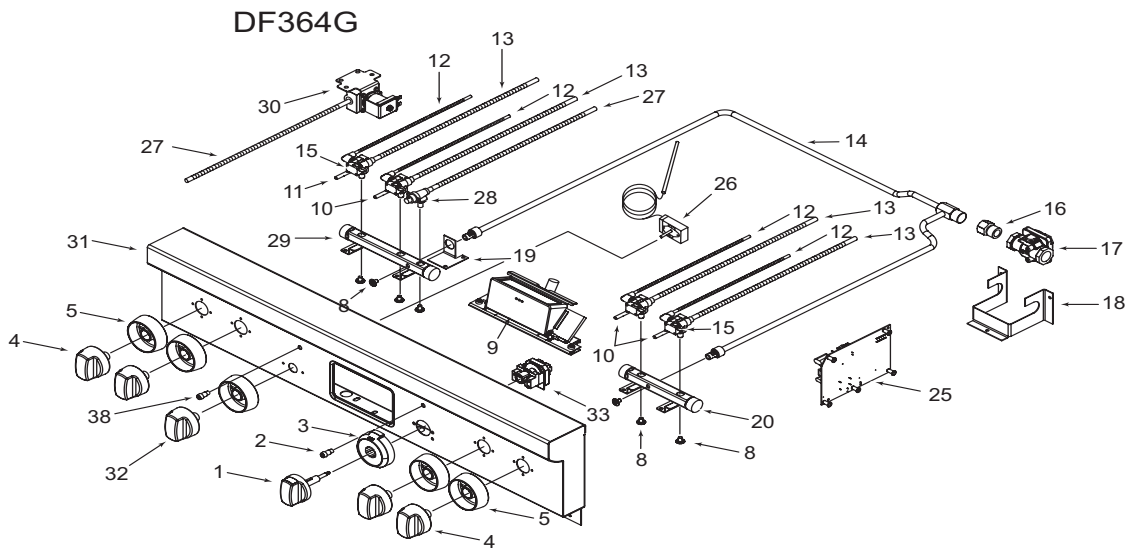

36" Dual Fuel Range Bull Nose and Manifold Parts List

<u>Ref #</u>	<u>Part #</u>	<u>Description</u>
1	802238	Oven Selector Knob, Red
	802239	Oven Selector Knob, Black
2	804067	Indicator Light, 2v LED
3	802081	Function Selector Bezel 30/36, Crm
	804642	Function Selector Bezel 30/36, Plat
	804641	Function Selector Bezel 30/36, Cpr
	804640	Function Selector Bezel 30/36, Brass
4	802107	Burner Knob, Red
	804141	Burner Knob, Black
5	802082	Burner Knob, Bezel, Crm
	804639	Burner Knob, Bezel, Plat
	804637	Burner Knob, Bezel, Brass
6	802302	Bull Nose Weldment, Df366
7	804327	Gas Manifold, 3 valve 48
8	802439	Manifold Screw
9	806827	ECH Assy, Single
10	802018	Burner Valve, Df - Ng
	802400	Burner Valve, Df - LP
11	804349	Valve, 9.2k Burner, Df Ng
	804356	Valve, 9.2k Burner, Df LP
12	803177	Flex Tubing Service Kit, 3/16"x23"
13	803176	Flex Tubing Service Kit, 1/4"x24"
14	802319	Gas Line
15	807141	Valve Switch
16	804149	Adapter, .50 X .50 pipe
17	801097	Regulator, Gas Valve, Convertible
18	802475	Regulator Box, Bottom
19	804310	Bracket Manifold Support
20	804325	Gas Manifold, 2 Valve 30
21	803167	Flex Tubing Service Kit, 3/8"x12"
22	802199	Valve, Char/Ft, Df
23	802344	Bull Nose W/A, Df364c
24	802111	Charbroiler/Ft Knob, Red
	804143	Charbroiler/Ft Knob, Black
25	802095	DSI Board
26	805787	Thermostat, Griddle, DF
27	803168	Flex Tubing Service Kit, 3/8"x18"
28	802200	Valve, Griddle Shut Off, Df
29	804324	Gas Manifold, Griddle 36
30	802089	Solenoid, Single
31	802346	Bull Nose Weldment, Df364g
32	802112	Griddle Knob, Red
	804142	Griddle Knob, Black
33	802240	Selector Switch, Df
34	804872	Flex Tubing Service Kit, 1/4"x26"
35	804873	Flex Tubing Service Kit, 3/16"x27"
36	803180	Flex Tubing Service Kit, 3/16"x12"
37	803178	Flex Tubing Service Kit, 1/4"x12"
38	804068	Griddle, Indicator Light, 120v

Not Shown

804071	Wire Harness, Pod To Knob Df
804137	Knob Insert, Nyliner
713810	Switch, Valve Ignition - FT, Char
719377	Fitting, Straight 3/8" (Solenoid)

36" Dual Fuel Range Bull Nose and Manifold Exploded View