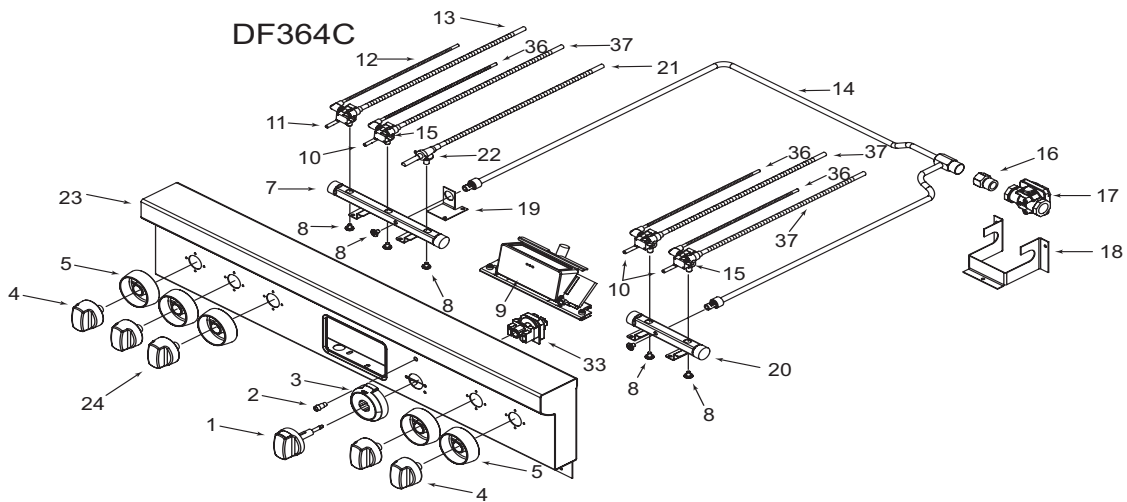

36" Dual Fuel Range Bull Nose and Manifold Parts List

<u>Ref #</u>	<u>Part #</u>	<u>Description</u>
1	802238	Oven Selector Knob, Red
	802239	Oven Selector Knob, Black
2	804067	Indicator Light, 2v LED
3	802081	Function Selector Bezel 30/36, Crm
	804642	Function Selector Bezel 30/36, Plat
	804641	Function Selector Bezel 30/36, Cpr
	804640	Function Selector Bezel 30/36, Brass
4	802107	Burner Knob, Red
	804141	Burner Knob, Black
5	802082	Burner Knob, Bezel, Crm
	804639	Burner Knob, Bezel, Plat
	804637	Burner Knob, Bezel, Brass
6	802302	Bull Nose Weldment, Df366
7	804327	Gas Manifold, 3 valve 48
8	802439	Manifold Screw
9	806827	ECH Assy, Single
10	802018	Burner Valve, Df - Ng
	802400	Burner Valve, Df - LP
11	804349	Valve, 9.2k Burner, Df Ng
	804356	Valve, 9.2k Burner, Df LP
12	803177	Flex Tubing Service Kit, 3/16"x23"
13	803176	Flex Tubing Service Kit, 1/4"x24"
14	802319	Gas Line
15	807141	Valve Switch
16	804149	Adapter, .50 X .50 pipe
17	801097	Regulator, Gas Valve, Convertible
18	802475	Regulator Box, Bottom
19	804310	Bracket Manifold Support
20	804325	Gas Manifold, 2 Valve 30
21	803167	Flex Tubing Service Kit, 3/8"x12"
22	802199	Valve, Char/Ft, Df
23	802344	Bull Nose W/A, Df364c
24	802111	Charbroiler/Ft Knob, Red
	804143	Charbroiler/Ft Knob, Black
25	802095	DSI Board
26	805787	Thermostat, Griddle, DF
27	803168	Flex Tubing Service Kit, 3/8"x18"
28	802200	Valve, Griddle Shut Off, Df
29	804324	Gas Manifold, Griddle 36
30	802089	Solenoid, Single
31	802346	Bull Nose Weldment, Df364g
32	802112	Griddle Knob, Red
	804142	Griddle Knob, Black
33	802240	Selector Switch, Df
34	804872	Flex Tubing Service Kit, 1/4"x26"
35	804873	Flex Tubing Service Kit, 3/16"x27"
36	803180	Flex Tubing Service Kit, 3/16"x12"
37	803178	Flex Tubing Service Kit, 1/4"x12"
38	804068	Griddle, Indicator Light, 120v

Not Shown

804071	Wire Harness, Pod To Knob Df
804137	Knob Insert, Nyliner
713810	Switch, Valve Ignition - FT, Char
719377	Fitting, Straight 3/8" (Solenoid)

36" Dual Fuel Range Bull Nose and Manifold Exploded View