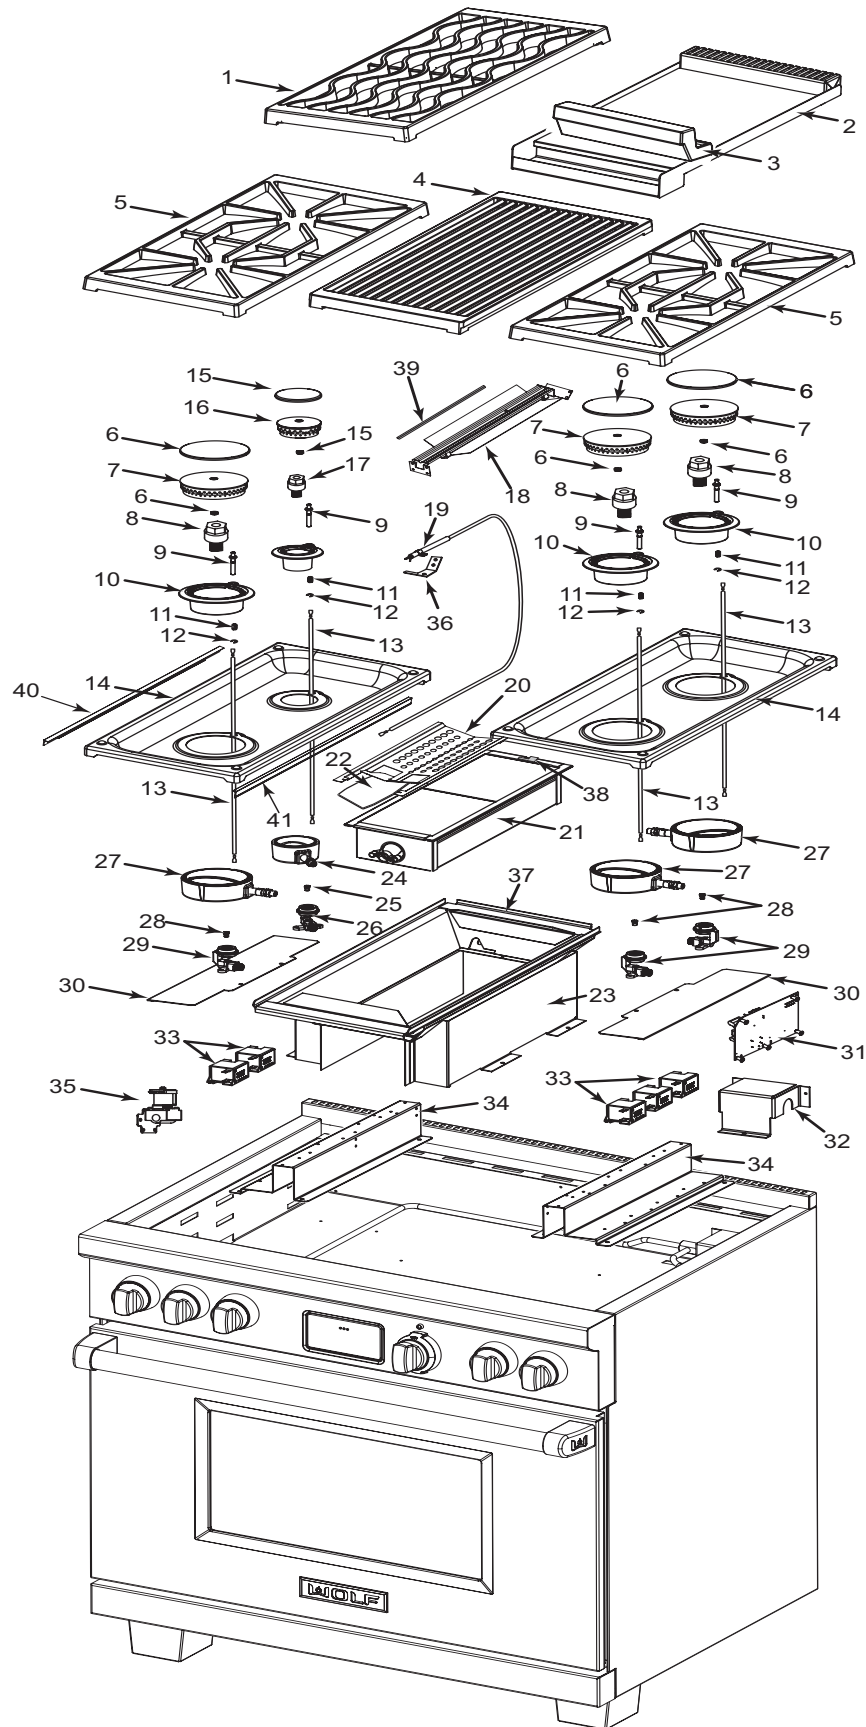

WOLF® Dual Fuel Ranges Parts List with Exploded Views

36" Dual Fuel Range Top Exploded View for Models DF364C and DF364G

36" Dual Fuel Range Cavity and Side Parts List

<u>Ref #</u>	<u>Part #</u>	<u>Description</u>
1	802068	Outer Side Panel, Lf 36
2	802073	Inner Side, Left
3	802103	Island Trim, 36
4	802067	Outer Side Panel, Rt 36
5	802074	Inner Side, Right
6	800307	Oven Light
7	800942	Switch, Probe
8	800943	Cover, Probe Switch
9	805795	Retainer, Hinge, DF
10	806830	Power Relay Board, Df
11	806824	Control Board
12	806827	ECH Assembly
13	800950	Transformer
14	802257	Door Latch, Motorized
15	802097	Plate, Control Board
16	805795	Retainer, Hinge, DF
17	801616	Deflector, Pan Broil 36"
18	800304	Catalyst, Smoke
19	801615	Element, Broil 36"
20	800699	Convection Assy, Ccw
21	800306	Sensor, Temperature
22	800701	Convection Assy, Cw
23	802157	Caster, Leveling Assy
24	800529	Meat Probe
25	802309	Front Leg Weldment, Lower
26	802396	Front Leg Bolt Assy
27	804152	Element, Bake 2200 Watt
28	803859	Stone, Pizza
29	800736	Rack, Pizza Stone 36"
30	800717	Element, Pizza 3500 Watt 230v
31	802099	Skirt, 36"
32	804341	Rack, Oven Bent 36
33	804340	Rack, Oven Flat 36
34	805280	Guide, Rack Rt, DF
35	802357	Convection Baffle Weldment, 36"
36	803141	Receptacle, Plug Ceramic
37	801417	Plate Retainer
38	805279	Guide, Rack Lt, DF
39	804712	Broiler Pan, Accessory Package
40	802035	Cover Meat Probe Access
41	802321	Leveling Leg, Cosmetic Upper
42	802289	Oven Trim, R 36
43	802288	Oven Trim, Lt 36
44	804302	Bake Pan Assy, Lg
45	804173	Skirt Shield, 36
46	806064	Leg Bolt Pad, Front
47	806063	Leg Bolt, Front

Not Shown

804069	Wire Harness 30/36 Oc-Pod, Df	805242	Caster, Skirt Assy-Right 3.25
804071	Wire Harness, Pod To Knob Df	805243	Caster, Skirt Assy-Left 3.25
802328	Wire Harness, Meat Probe Df	805244	Caster, Skirt Assy-Right 3.75
804685	Spacer, 0.5" Hinge Pocket	805245	Caster, Skirt Assy-Left 3.75
801554	Hard Fiber Flat Washer, Black	805246	Caster, Skirt Assy-Right 4.25
802420	Hinge, Adjustable	805247	Caster, Skirt Assy-Left 4.25
801949	Pizza Peel	805248	Caster, Skirt Assy-Right 4.75
803816	Lamp Bulb	805249	Caster, Skirt Assy-Left 4.75
805732	Shoulder Screw (Bull Nose)	803379	8-18x1/2" Screw , Retainer Clip
		807438	Shield, Control Board - DF