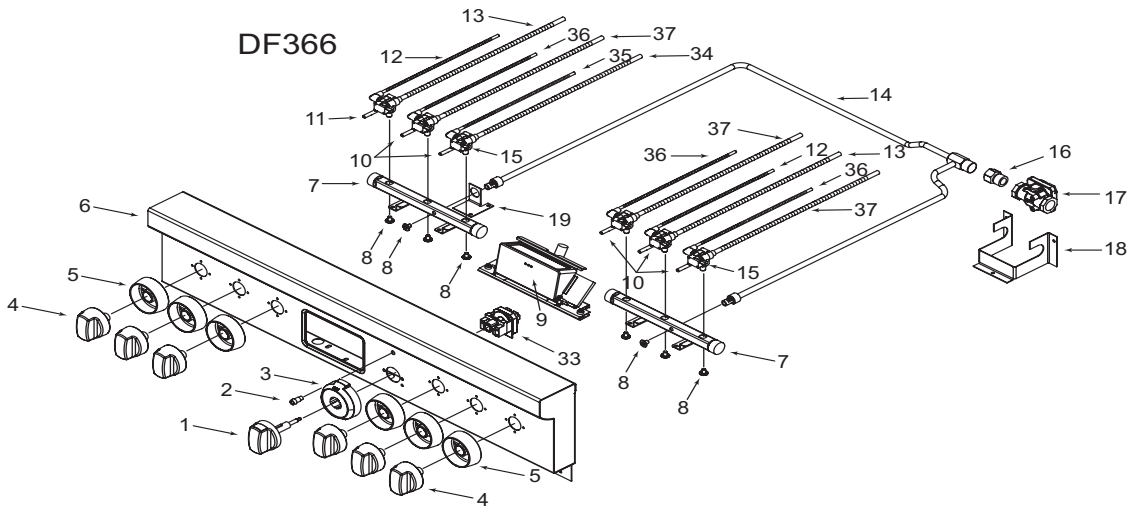

36" Dual Fuel Range Bull Nose and Manifold Parts List

<u>Ref #</u>	<u>Part #</u>	<u>Description</u>
1	802238	Oven Selector Knob, Red
	802239	Oven Selector Knob, Black
2	804067	Indicator Light, 2v LED
3	802081	Function Selector Bezel 30/36, Crm
	804642	Function Selector Bezel 30/36, Plat
	804641	Function Selector Bezel 30/36, Cpr
	804640	Function Selector Bezel 30/36, Brass
4	802107	Burner Knob, Red
	804141	Burner Knob, Black
5	802082	Burner Knob, Bezel, Crm
	804639	Burner Knob, Bezel, Plat
	804637	Burner Knob, Bezel, Brass
6	802302	Bull Nose Weldment, Df366
7	804327	Gas Manifold, 3 valve 48
8	802439	Manifold Screw
9	806827	ECH Assy, Single
10	802018	Burner Valve, Df - Ng
	802400	Burner Valve, Df - LP
11	804349	Valve, 9.2k Burner, Df Ng
	804356	Valve, 9.2k Burner, Df LP
12	803177	Flex Tubing Service Kit, 3/16"x23"
13	803176	Flex Tubing Service Kit, 1/4"x24"
14	802319	Gas Line
15	807141	Valve Switch
16	804149	Adapter, .50 X .50 pipe
17	801097	Regulator, Gas Valve, Convertible
18	802475	Regulator Box, Bottom
19	804310	Bracket Manifold Support
20	804325	Gas Manifold, 2 Valve 30
21	803167	Flex Tubing Service Kit, 3/8"x12"
22	802199	Valve, Char/Ft, Df
23	802344	Bull Nose W/A, Df364c
24	802111	Charbroiler/Ft Knob, Red
	804143	Charbroiler/Ft Knob, Black
25	802095	DSI Board
26	805787	Thermostat, Griddle, DF
27	803168	Flex Tubing Service Kit, 3/8"x18"
28	802200	Valve, Griddle Shut Off, Df
29	804324	Gas Manifold, Griddle 36
30	802089	Solenoid, Single
31	802346	Bull Nose Weldment, Df364g
32	802112	Griddle Knob, Red
	804142	Griddle Knob, Black
33	802240	Selector Switch, Df
34	804872	Flex Tubing Service Kit, 1/4"x26"
35	804873	Flex Tubing Service Kit, 3/16"x27"
36	803180	Flex Tubing Service Kit, 3/16"x12"
37	803178	Flex Tubing Service Kit, 1/4"x12"
38	804068	Griddle, Indicator Light, 120v

Not Shown

804071	Wire Harness, Pod To Knob Df
804137	Knob Insert, Nyliner
713810	Switch, Valve Ignition - FT, Char
719377	Fitting, Straight 3/8" (Solenoid)

36" Dual Fuel Range Bull Nose and Manifold Exploded View