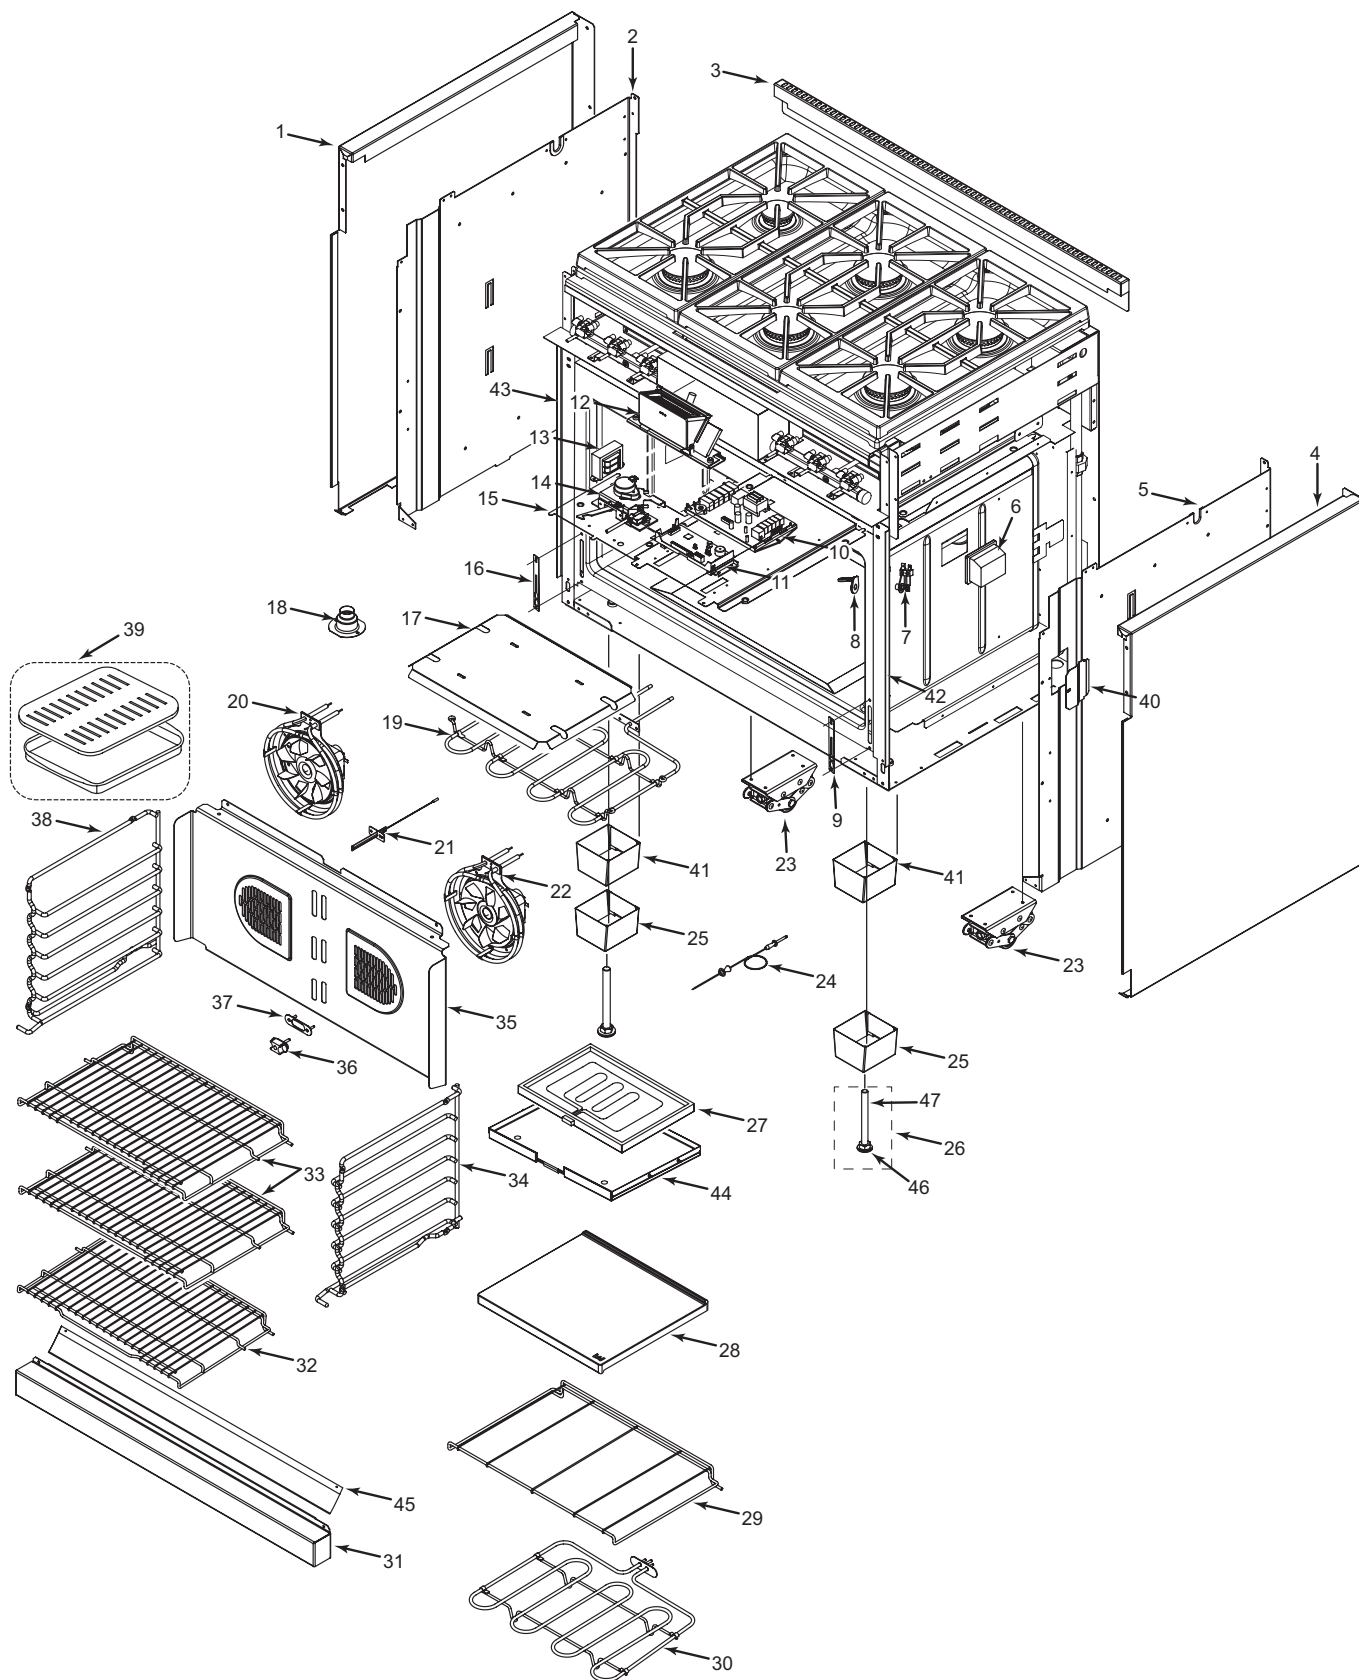

36" Dual Fuel Range Cavity and Side Exploded View

36" Dual Fuel Range Door Parts List

<u>Ref #</u>	<u>Part #</u>	<u>Description</u>
1	802273	Dual Fuel Logo
2	802061	Handle End Cap, Right
3	802065	Handle Bar 36"
4	802062	Handle End Cap, Left
5	802397	Door Skin 36 Df, NOTE: Also order 802273 Logo
6	802429	Reinforcement Bracket, Door, NOTE: Also order 802273 Logo
7	804361	Bracket, Glass Pack Retainer, NOTE: Also order 802273 Logo
8	802123	Door Baffle, NOTE: Also order 802273 Logo
9	802330	Striker Plate, Door, NOTE: Also order 802273 Logo
10	802409	Insulation, Outer Door, 36 Df, NOTE: Also order 802273 Logo
11	802412	Insulation, Side Hinge, 36 Df, NOTE: Also order 802273 Logo
12	802414	Insulation, Inner Door, 36 Df, NOTE: Also order 802273 Logo
13	802148	Hinge, 36 Df Hydraulic, NOTE: Also order 802273 Logo
14	802395	Large Glass Pack Assy, NOTE: Also order 802273 Logo
15	804098	Seal , Rope - 1/4" Grey, NOTE: Also order 802273 Logo
16	806319	Liner, Door Df, NOTE: Also order 802273 Logo
17	802446	Door Gasket 36"
18	800523	Left Rack Guide Assy, NOTE: Also order 802273 Logo
19	800522	Right Rack Guide Assy, NOTE: Also order 802273 Logo
20	802147	Hinge, 36 Df Spring, NOTE: Also order 802273 Logo
21	802412	Insulation, Side Hinge, 36 Df, NOTE: Also order 802273 Logo
22	802217	Bracket Door Liner, 36, NOTE: Also order 802273 Logo
23	N/A	36" Door Assy - Special Order Only. Call Factory Parts or Customer Service

Not Shown

803273	Pin, Pilot
804396	8-32x .375 Set Screw (Handle End Cap)