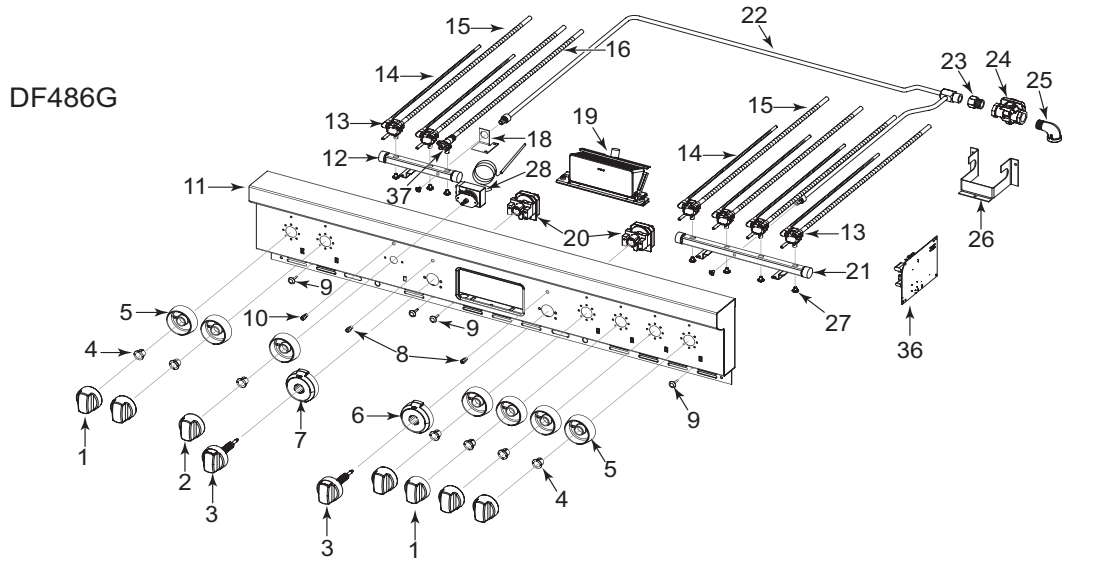

48" Dual Fuel Range Manifold Exploded View (1 of 2)

48" Dual Fuel Range Manifold Parts List (2 of 2)

<u>Ref #</u>	<u>Part #</u>	<u>Description</u>
1	802107	Burner Knob, Red
	804141	Burner Knob, Black
2	802112	Griddle Knob, Red
	804142	Griddle Knob, Black
3	802238	Oven Selector Knob, Red
	802239	Oven Selector Knob, Black
4	804137	Knob Insert, Nylon
5	804639	Burner Knob, Bezel, Platinum
	802082	Burner Knob, Bezel, Chrome
	804637	Burner Knob, Bezel, Brass
6	804642	Function Selector Bezel, Platinum
	802081	Function Selector Bezel 30/36, Crm
	804640	Function Selector Bezel 30/36, Brass
7	804645	Selector Bezel-Platinum, 18df
	802206	Selector Bezel-Chrome, 18df
	804643	Selector Bezel-Brass, 18df
8	804067	Indicator Light, 2V LED
9	805293	Bumper, Door, Df
10	804068	Indicator Light, Griddle 120V LED
11	802368	Bullnose Weldment, DF484DG
12	804324	Gas Manifold, Griddle
13	802018	Burner Valve, Df - Ng
	802400	Burner Valve, Df - LP
	804349	Valve, 9.2k Burner, Df Ng
	804356	Valve, 9.2k Burner, Df LP
	807141	Valve Switch
14	803177	Flex Tubing Service Kit, 3/16"x23"
15	803176	Flex Tubing Service Kit, 1/4"x24"
16	803176	Flex Tubing Service Kit, 1/4"x24"
17	802199	Valve, Char-Fr Top, DF
18	804310	Bracket, Manifold Support
19	806828	ECH Assembly, Double
20	802240	Selector Switch
21	802089	Solenoid, Single
22	802126	Gas Line, DF484DG, DF484F
23	804149	Adapter, .50 X .50 Pipe
24	801097	Regulator, Gas Valve
25	804150	Street Elbow, .50 Black Pipe
26	802475	Regulator Box, Bottom
27	802095	Direct Spark Ignition Board (DSI)
28	804327	Gas Manifold, 3 Valve
29	802439	Manifold Screw
30	805787	Thermostat, Griddle, DF
31	802366	Bull Nose Weldment, DF484DC
32	802125	Gas Line, DF486C, DF484CG, DF484DC & DF484DG
33	802111	Charbroiler, Front Knob, Red
	804143	Charbroiler, Front Knob, Black
34	802364	Bull Nose Weldment, DF484CG
35	802200	Valve, Griddle Shut Off

Not Shown

804071	Wire Harness, Pod To Knob Df
713810	Switch, Valve Ignition - FT, Char
719377	Fitting, Straight 3/8" (Solenoid)