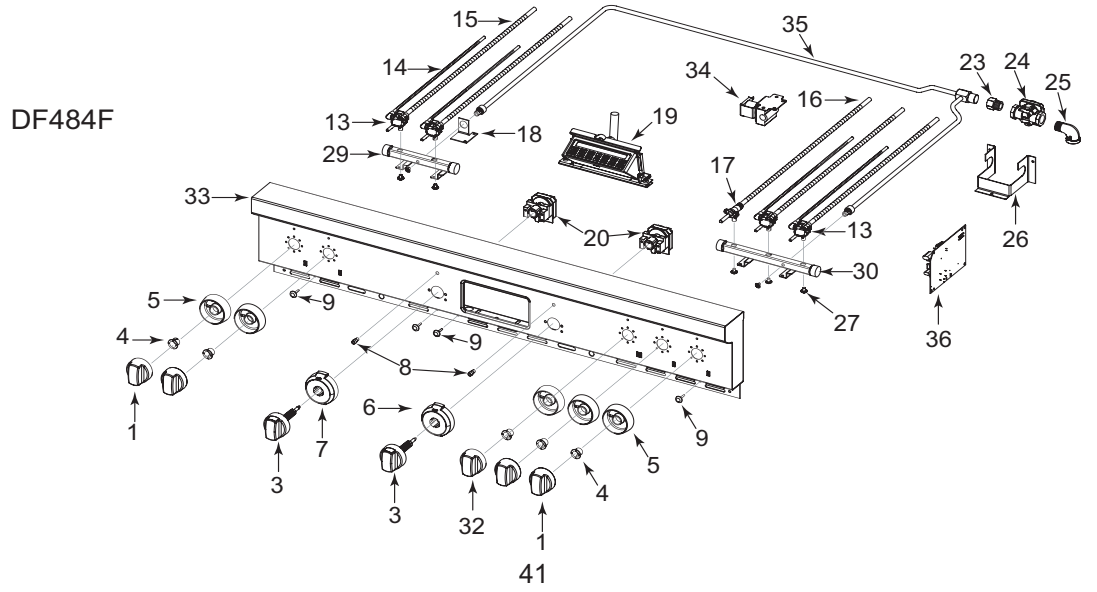

48" Dual Fuel Range Manifold Exploded View (1 of 2)

48" Dual Fuel Range Manifold Parts List (2 of 2)

<u>Ref #</u>	<u>Part #</u>	<u>Description</u>
1	802107	Burner Knob, Red
	804141	Burner Knob, Black
2	802112	Griddle Knob, Red
	804142	Griddle Knob, Black
3	802238	Oven Selector Knob, Red
	802239	Oven Selector Knob, Black
4	804137	Knob Insert, Nylon
5	804639	Burner Knob, Bezel, Platinum
	802082	Burner Knob, Bezel, Chrome
	804637	Burner Knob, Bezel, Brass
6	804642	Function Selector Bezel, Platinum
	802081	Function Selector Bezel 30/36, Crm
	804640	Function Selector Bezel 30/36, Brass
7	804645	Selector Bezel-Platinum, 18df
	802206	Selector Bezel-Chrome, 18df
	804643	Selector Bezel-Brass, 18df
8	804067	Indicator Light, 2V LED
9	805293	Bumper, Door, Df
10	804068	Indicator Light, Griddle 120V LED
11	802368	Bullnose Weldment, DF484DG
12	804324	Gas Manifold, Griddle
13	802018	Burner Valve, Df - Ng
	802400	Burner Valve, Df - LP
	804349	Valve, 9.2k Burner, Df Ng
	804356	Valve, 9.2k Burner, Df LP
	807141	Valve Switch
14	803177	Flex Tubing Service Kit, 3/16"x23"
15	803176	Flex Tubing Service Kit, 1/4"x24"
16	803176	Flex Tubing Service Kit, 1/4"x24"
17	802199	Valve, Char-Fr Top, DF
18	804310	Bracket, Manifold Support
19	806828	ECH Assembly, Double
20	802240	Selector Switch
21	802089	Solenoid, Single
22	802126	Gas Line, DF484DG, DF484F
23	804149	Adapter, .50 X .50 Pipe
24	801097	Regulator, Gas Valve
25	804150	Street Elbow, .50 Black Pipe
26	802475	Regulator Box, Bottom
27	802095	Direct Spark Ignition Board (DSI)
28	804327	Gas Manifold, 3 Valve
29	802439	Manifold Screw
30	805787	Thermostat, Griddle, DF
31	802366	Bull Nose Weldment, DF484DC
32	802125	Gas Line, DF486C, DF484CG, DF484DC & DF484DG
33	802111	Charbroiler, Front Knob, Red
	804143	Charbroiler, Front Knob, Black
34	802364	Bull Nose Weldment, DF484CG
35	802200	Valve, Griddle Shut Off

Not Shown

804071	Wire Harness, Pod To Knob Df
713810	Switch, Valve Ignition - FT, Char
719377	Fitting, Straight 3/8" (Solenoid)