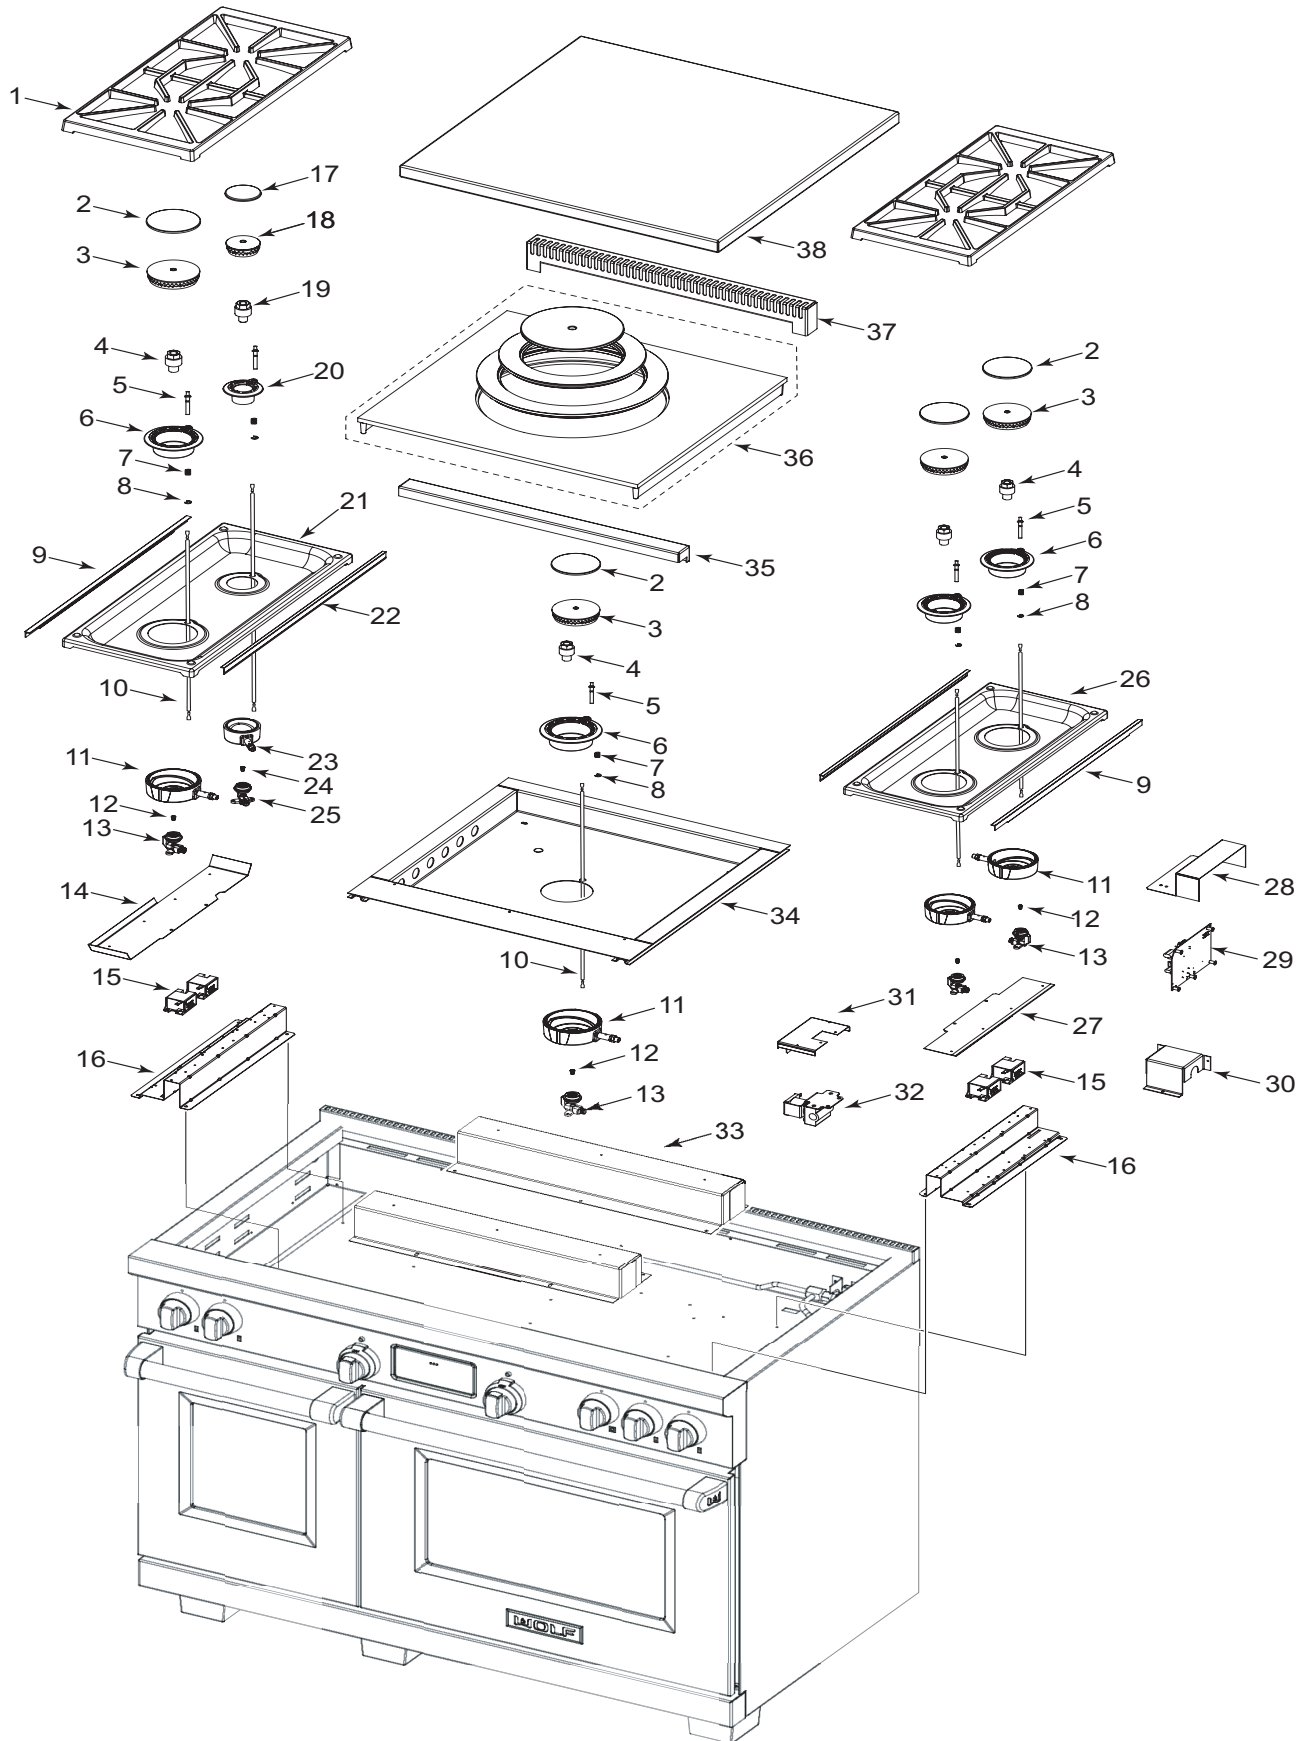

48" Dual Fuel Range Top Exploded View for DF484F

48" Dual Fuel Range Top Parts List for DF484DG

<u>Ref #</u>	<u>Part #</u>	<u>Description</u>
1	802431	Grate, Burner W/Rubber Pad
2	804514	Burner Cap Assy, Lg
3	804875	Burner Head, Lg
4	802146	Venturi, Lg
5	805299	Igniter, 9.2K
	802449	Igniter, 15K
6	802399	Inner Distribution Ring, Lg
7	720824	Spring, Electrode
8	802499	Clip, Electrode
9	802421	Pan Extrusion
10	801274	Lead Wire, 30"
11	802398	Outer Distribution Ring, Lg
	802276	Outer Distribution Ring, Lg Lp
12	804122	Orifice, Main, Nat, Lg
	804123	Orifice, Main, Lp, Lg
13	802404	Jet Holder, Lg-Natural
	802405	Jet Holder, Lg-Lp
14	805210	Deflector Shield, Burner
15	801232	Spark Module 0+1
16	802032	Burner Support
17	804512	Burner Cap Assy, Sml
18	804877	Burner Head, Sml
19	800488	Venturi, Small
20	804358	Inner Distribution Ring, Sml
21	804314	Burner Pan 2, With Simmer
22	805256	Pan Extrusion, short
23	800470	Outer Distribution Ring, Sml
	802679	Outer Dist. Ring, Small, Lp
24	801325	Orifice, Main, Nat, Sml
	801319	Orifice, Main, Lp, Sml
25	800486	Jet Holder, Sml
	802677	Jet Holder, Small, Lp
26	802069	Burner Pan 2
27	804138	Deflector Shield, Burner
28	804806	DSI Board Cover
29	802095	DSI Board
30	804633	Regulator Box Top
31	802120	Ir Weld Assy, Griddle
32	802089	Solenoid, Single
33	800258	Elbow 3/8" X 3/8"
34	800047	Orifice, Ir Nat # 46 Griddle
	805252	Orifice, Ir Lp 1.25mm Griddle
35	804805	Solenoid Cover
36	806739	Infrared Burner, Griddle - DF
37	804178	Bracket, Spaker Ir
38	804317	Electrode, 24
39	802264	Thermostat Support Assy
40	805292	Insulation, T-Stat
41	804690	Insulation, Griddle
42	804112	Griddle Plate Assy
43	802438	Grease Tray, Double Griddle
44	804321	Griddle Cover, Double

Not Shown for DF484DG

804874	O-Ring Seal Kit - Lg Burner	804124	Orifice, Simmer, Nat, Lg
804876	O-Ring Seal Kit - Sml Burner	804125	Orifice, Simmer, Lp, Lg
802326	Wire Harness, Main	802947	Orifice, Simmer, Nat, Sml
802491	Wire Harness, DF484DG	802948	Orifice, Simmer, Lp, Sml
		804372	Wok Grate w/Feet
		719377	Fitting, Straight 3/8" (Solenoid)