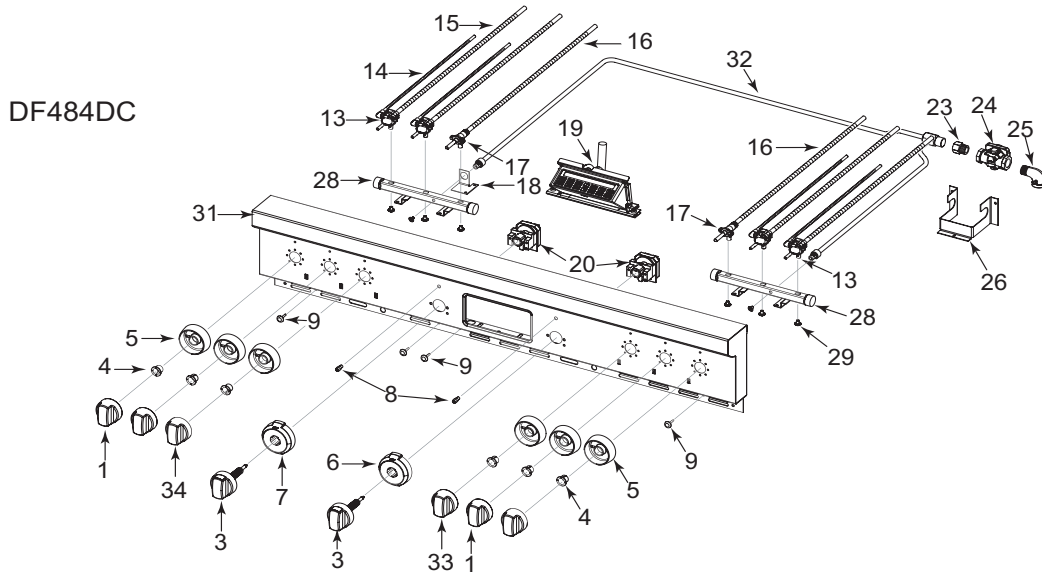

48" Dual Fuel Range Manifold Parts List (2 of 2)

<u>Ref #</u>	<u>Part #</u>	<u>Description</u>
1	802107	Burner Knob, Red
	804141	Burner Knob, Black
2	802112	Griddle Knob, Red
	804142	Griddle Knob, Black
3	802238	Oven Selector Knob, Red
	802239	Oven Selector Knob, Black
4	804137	Knob Insert, Nylon
5	804639	Burner Knob, Bezel, Platinum
	802082	Burner Knob, Bezel, Chrome
	804637	Burner Knob, Bezel, Brass
6	804642	Function Selector Bezel, Platinum
	802081	Function Selector Bezel 30/36, Crm
	804640	Function Selector Bezel 30/36, Brass
7	804645	Selector Bezel-Platinum, 18df
	802206	Selector Bezel-Chrome, 18df
	804643	Selector Bezel-Brass, 18df
8	804067	Indicator Light, 2V LED
9	805293	Bumper, Door, Df
10	804068	Indicator Light, Griddle 120V LED
11	802368	Bullnose Weldment, DF484DG
12	804324	Gas Manifold, Griddle
13	802018	Burner Valve, Df - Ng
	802400	Burner Valve, Df - LP
	804349	Valve, 9.2k Burner, Df Ng
	804356	Valve, 9.2k Burner, Df LP
	807141	Valve Switch
14	803177	Flex Tubing Service Kit, 3/16"x23"
15	803176	Flex Tubing Service Kit, 1/4"x24"
16	803176	Flex Tubing Service Kit, 1/4"x24"
17	802199	Valve, Char-Fr Top, DF
18	804310	Bracket, Manifold Support
19	806828	ECH Assembly, Double
20	802240	Selector Switch
21	802089	Solenoid, Single
22	802126	Gas Line, DF484DG, DF484F
23	804149	Adapter, .50 X .50 Pipe
24	801097	Regulator, Gas Valve
25	804150	Street Elbow, .50 Black Pipe
26	802475	Regulator Box, Bottom
27	802095	Direct Spark Ignition Board (DSI)
28	804327	Gas Manifold, 3 Valve
29	802439	Manifold Screw
30	805787	Thermostat, Griddle, DF
31	802366	Bull Nose Weldment, DF484DC
32	802125	Gas Line, DF486C, DF484CG, DF484DC & DF484DG
33	802111	Charbroiler, Front Knob, Red
	804143	Charbroiler, Front Knob, Black
34	802364	Bull Nose Weldment, DF484CG
35	802200	Valve, Griddle Shut Off

Not Shown

804071	Wire Harness, Pod To Knob Df
713810	Switch, Valve Ignition - FT, Char
719377	Fitting, Straight 3/8" (Solenoid)

48" Dual Fuel Range Manifold Exploded View (2 of 2)