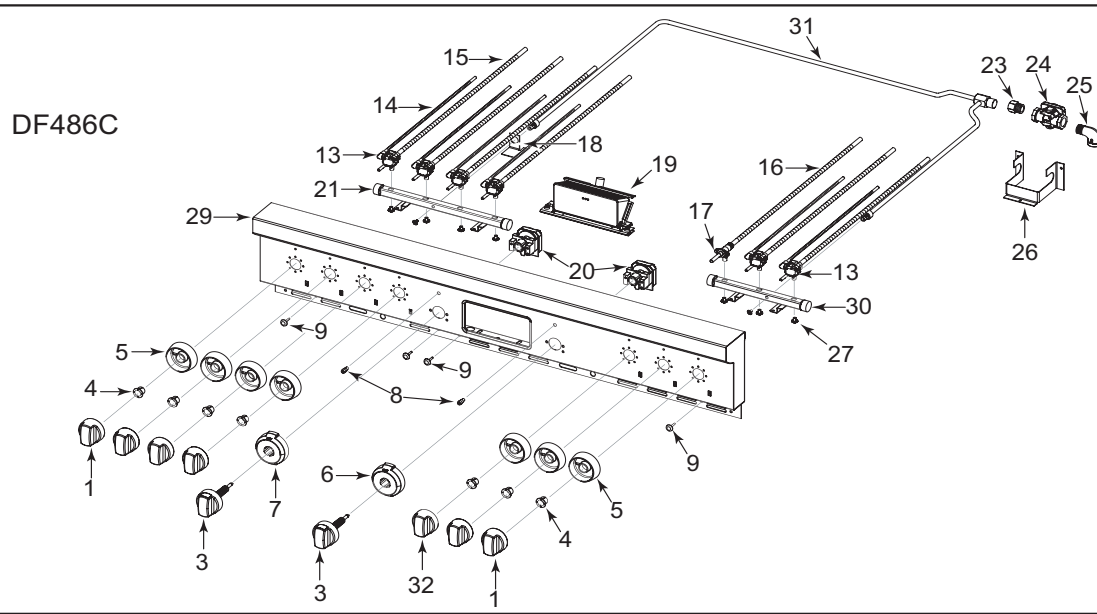

48" Dual Fuel Range Manifold Exploded View (1 of 2)

48" Dual Fuel Range Manifold Parts List (2 of 2)

<u>Ref #</u>	<u>Part #</u>	<u>Description</u>
1	802107	Burner Knob, Red
	804141	Burner Knob, Black
2	802112	Griddle Knob, Red
	804142	Griddle Knob, Black
3	802238	Oven Selector Knob, Red
	802239	Oven Selector Knob, Black
4	804137	Knob Insert, Nylon
5	804639	Burner Knob, Bezel, Platinum
	802082	Burner Knob, Bezel, Chrome
	804637	Burner Knob, Bezel, Brass
6	804642	Function Selector Bezel, Platinum
	802081	Function Selector Bezel 30/36, Crm
	804640	Function Selector Bezel 30/36, Brass
7	804645	Selector Bezel-Platinum, 18df
	802206	Selector Bezel-Chrome, 18df
	804643	Selector Bezel-Brass, 18df
8	804067	Indicator Light, 2V LED
9	805293	Bumper, Door, Df
10	804068	Indicator Light, Griddle 120V LED
11	802368	Bullnose Weldment, DF484DG
12	804324	Gas Manifold, Griddle
13	802018	Burner Valve, Df - Ng
	802400	Burner Valve, Df - LP
	804349	Valve, 9.2k Burner, Df Ng
	804356	Valve, 9.2k Burner, Df LP
	807141	Valve Switch
14	803177	Flex Tubing Service Kit, 3/16"x23"
15	803176	Flex Tubing Service Kit, 1/4"x24"
16	803176	Flex Tubing Service Kit, 1/4"x24"
17	802199	Valve, Char-Fr Top, DF
18	804310	Bracket, Manifold Support
19	806828	ECH Assembly, Double
20	802240	Selector Switch
21	802089	Solenoid, Single
22	802126	Gas Line, DF484DG, DF484F
23	804149	Adapter, .50 X .50 Pipe
24	801097	Regulator, Gas Valve
25	804150	Street Elbow, .50 Black Pipe
26	802475	Regulator Box, Bottom
27	802095	Direct Spark Ignition Board (DSI)
28	804327	Gas Manifold, 3 Valve
29	802439	Manifold Screw
30	805787	Thermostat, Griddle, DF
31	802366	Bull Nose Weldment, DF484DC
32	802125	Gas Line, DF486C, DF484CG, DF484DC & DF484DG
33	802111	Charbroiler, Front Knob, Red
	804143	Charbroiler, Front Knob, Black
34	802364	Bull Nose Weldment, DF484CG
35	802200	Valve, Griddle Shut Off

Not Shown

804071	Wire Harness, Pod To Knob Df
713810	Switch, Valve Ignition - FT, Char
719377	Fitting, Straight 3/8" (Solenoid)