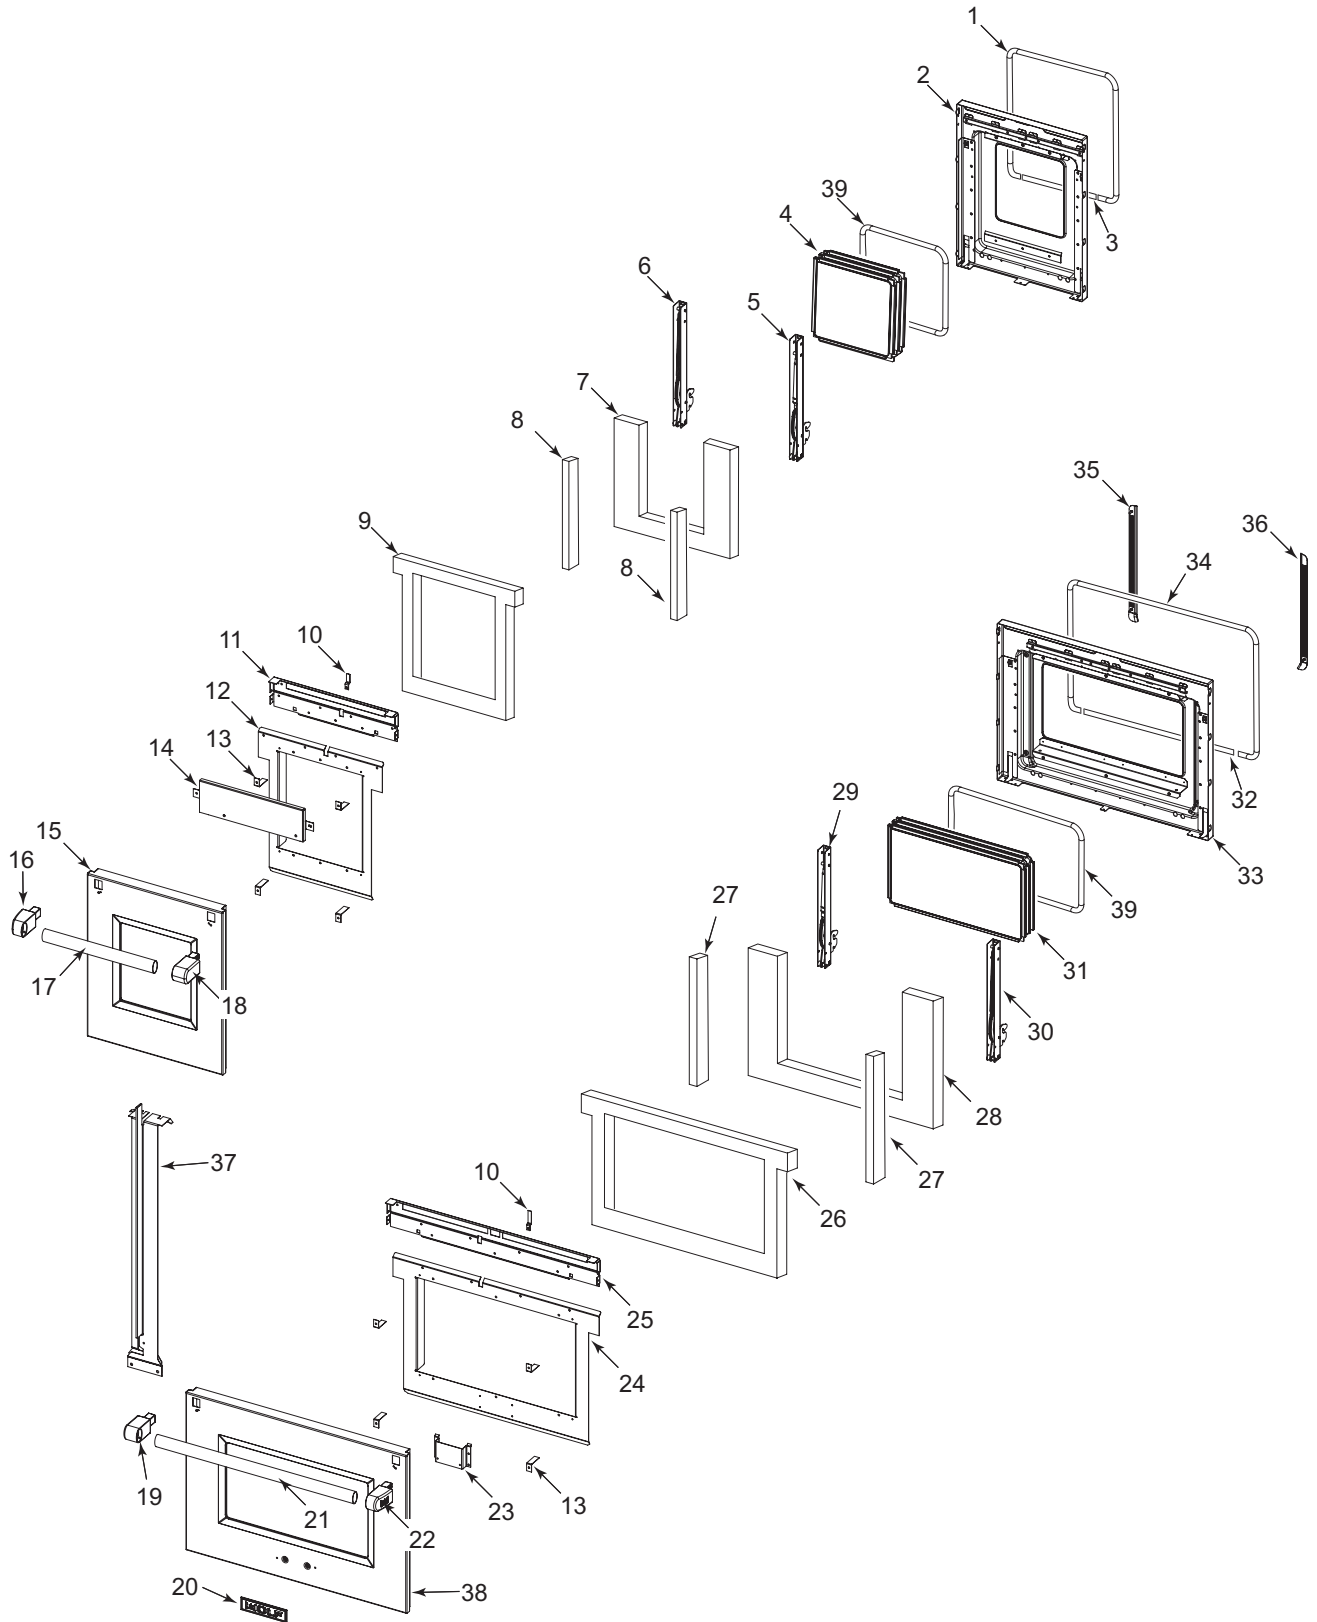

48" Dual Fuel Range Door Exploded View

48" Dual Fuel Range Manifold Parts List (1 of 2)

<u>Ref #</u>	<u>Part #</u>	<u>Description</u>
1	802107	Burner Knob, Red
	804141	Burner Knob, Black
2	802112	Griddle Knob, Red
	804142	Griddle Knob, Black
3	802238	Oven Selector Knob, Red
	802239	Oven Selector Knob, Black
4	804137	Knob Insert, Nylon
5	804639	Burner Knob, Bezel, Platinum
	802082	Burner Knob, Bezel, Chrome
	804637	Burner Knob, Bezel, Brass
6	804642	Function Selector Bezel, Platinum
	802081	Function Selector Bezel 30/36, Crm
	804640	Function Selector Bezel 30/36, Brass
7	804645	Selector Bezel-Platinum, 18df
	802206	Selector Bezel-Chrome, 18df
	804643	Selector Bezel-Brass, 18df
8	804067	Indicator Light, 2V LED
9	805293	Bumper, Door, Df
10	804068	Indicator Light, Griddle 120V LED
11	802362	Bullnose Weldment, DF486G
12	804324	Gas Manifold, Griddle
13	802018	Burner Valve, Df - Ng
	802400	Burner Valve, Df - LP
	804349	Valve, 9.2k Burner, Df Ng
	804356	Valve, 9.2k Burner, Df LP
	807141	Valve Switch
14	803177	Flex Tubing Service Kit, 3/16"x23"
15	803176	Flex Tubing Service Kit, 1/4"x24"
16	803176	Flex Tubing Service Kit, 1/4"x24"
17	802199	Valve, Char-Fr Top DF
18	804310	Bracket, Manifold Support
19	806828	ECH Assembly, Double
20	802240	Selector Switch
21	802231	Gas Manifold, 4 Valve, 48df
22	802127	Gas Line, DF486G
23	804149	Adapter, .50 X .50 Pipe
24	801097	Regulator, Gas Valve
25	804150	Street Elbow, .50 Black Pipe
26	802475	Regulator Box, Bottom
27	802439	Manifold Screw
28	805787	Thermostat, Griddle, DF
29	802360	Bull Nose Weldment, DF486C
30	804327	Gas Manifold, 3 Valve
31	802125	Gas Line, DF486C, DF484CG, DF484DC
32	802111	Charbroiler, Front Knob, Red
	804143	Charbroiler, Front Knob, Black
33	802372	Bull Nose Weldment, DF484F
34	802089	Solenoid, Single
35	802126	Gas Line, DF484F & DF484DG
36	802095	Direct Spark Ignition Board DSI
37	802200	Valve, Griddle Shut Off

Not Shown

804071	Wire Harness, Pod To Knob Df
713810	Switch, Valve Ignition - FT, Char
719377	Fitting, Straight 3/8" (Solenoid)