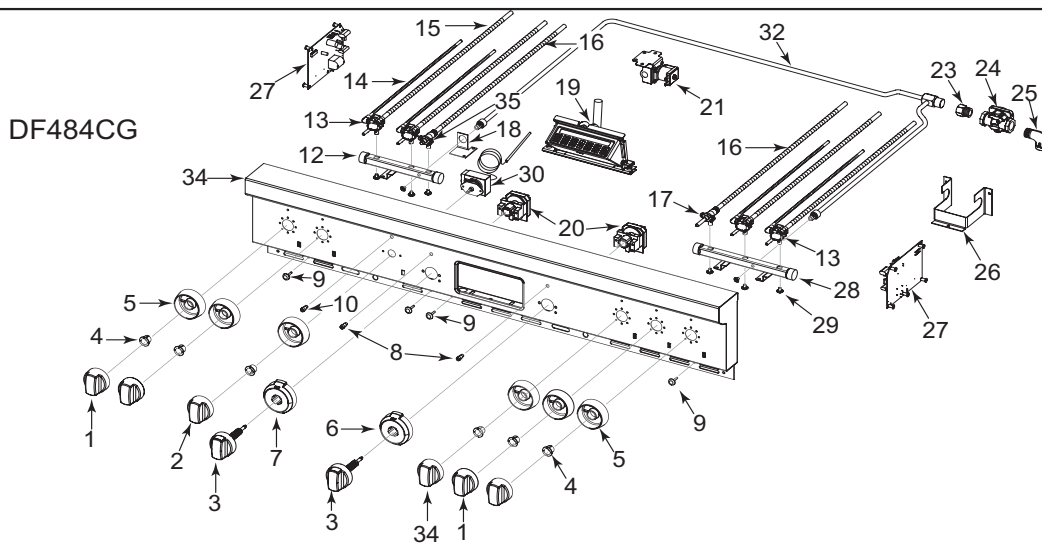

48" Dual Fuel Range Manifold Parts List (2 of 2)

<u>Ref #</u>	<u>Part #</u>	<u>Description</u>
1	802107	Burner Knob, Red
	804141	Burner Knob, Black
2	802112	Griddle Knob, Red
	804142	Griddle Knob, Black
3	802238	Oven Selector Knob, Red
	802239	Oven Selector Knob, Black
4	804137	Knob Insert, Nylon
5	804639	Burner Knob, Bezel, Platinum
	802082	Burner Knob, Bezel, Chrome
	804637	Burner Knob, Bezel, Brass
6	804642	Function Selector Bezel, Platinum
	802081	Function Selector Bezel 30/36, Crm
	804640	Function Selector Bezel 30/36, Brass
7	804645	Selector Bezel-Platinum, 18df
	802206	Selector Bezel-Chrome, 18df
	804643	Selector Bezel-Brass, 18df
8	804067	Indicator Light, 2V LED
9	805293	Bumper, Door, Df
10	804068	Indicator Light, Griddle 120V LED
11	802368	Bullnose Weldment, DF484DG
12	804324	Gas Manifold, Griddle
13	802018	Burner Valve, Df - Ng
	802400	Burner Valve, Df - LP
	804349	Valve, 9.2k Burner, Df Ng
	804356	Valve, 9.2k Burner, Df LP
	807141	Valve Switch
14	803177	Flex Tubing Service Kit, 3/16"x23"
15	803176	Flex Tubing Service Kit, 1/4"x24"
16	803176	Flex Tubing Service Kit, 1/4"x24"
17	802199	Valve, Char-Fr Top, DF
18	804310	Bracket, Manifold Support
19	806828	ECH Assembly, Double
20	802240	Selector Switch
21	802089	Solenoid, Single
22	802126	Gas Line, DF484DG, DF484F
23	804149	Adapter, .50 X .50 Pipe
24	801097	Regulator, Gas Valve
25	804150	Street Elbow, .50 Black Pipe
26	802475	Regulator Box, Bottom
27	802095	Direct Spark Ignition Board (DSI)
28	804327	Gas Manifold, 3 Valve
29	802439	Manifold Screw
30	805787	Thermostat, Griddle, DF
31	802366	Bull Nose Weldment, DF484DC
32	802125	Gas Line, DF486C, DF484CG, DF484DC & DF484DG
33	802111	Charbroiler, Front Knob, Red
	804143	Charbroiler, Front Knob, Black
34	802364	Bull Nose Weldment, DF484CG
35	802200	Valve, Griddle Shut Off

Not Shown

804071	Wire Harness, Pod To Knob Df
713810	Switch, Valve Ignition - FT, Char
719377	Fitting, Straight 3/8" (Solenoid)

48" Dual Fuel Range Manifold Exploded View (2 of 2)