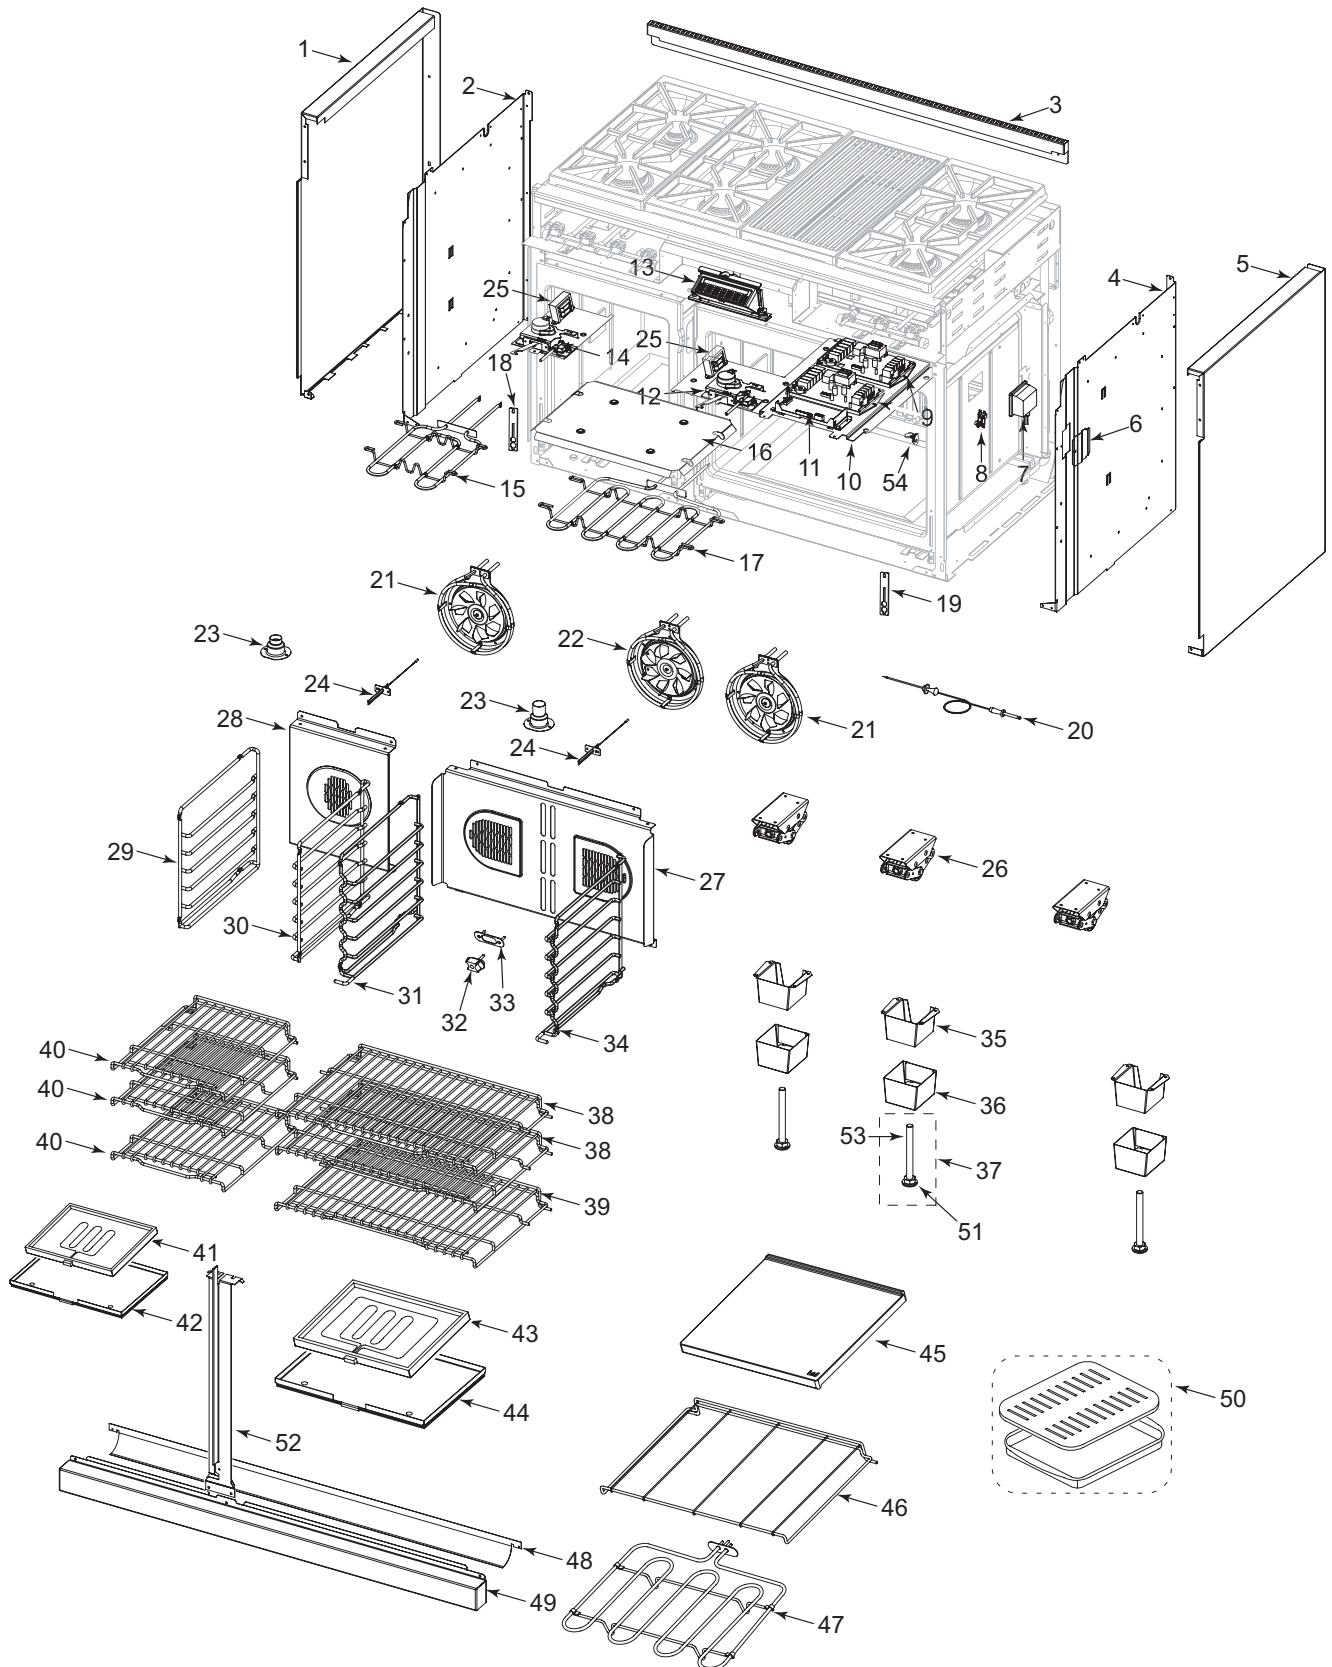

WOLF® Dual Fuel Ranges Parts List with Exploded Views

48" Dual Fuel Range Cavity and Side Exploded View

48" Dual Fuel Range Door Parts List

NOTE: 802273 Logo (Ref#20) will need to be ordered when ordering door parts requiring disassembly of 30" door Only

<u>Ref #</u>	<u>Part #</u>	<u>Description</u>	<u>Ref #</u>	<u>Part #</u>	<u>Description</u>
1	802444	Gasket, Door 18"	19	802227	Handle End Cap, Inner Right
2	807060	Weldment, Door Liner 18DF	20	802273	Dual Fuel Logo
3	804617	Gasket Short, Door 18df	21	802063	Handle Bar, 30df
4	805760	Small Glass Pack Assy.	22	802061	Handle End Cap, Right
5	802151	Hinge, Spring	23	802429	Reinforcement Bracket, Door
6	802150	Hinge, Hydraulic	24	802044	Door Baffle, 30df
7	804088	Insulation, Inner Door, 18df	25	802244	Bracket, Door Liner, 30df
8	804090	Insulation, Side Hinge, 18df	26	804077	Insulation, Outer Door, 30df
9	804078	Insulation, Inner Door, 18df	27	804089	Insulation, side Hinge, 30df
10	802330	Striker Plate, Door	28	804087	Insulation, Inner Door, 30df
11	802223	Bracket, door Liner, 18df	29	802150	Hinge, Hydraulic
12	802047	Door Baffle, 18	30	802149	Hinge, Spring
13	804361	Bracket, Glass Pack Retainer	31	802395	Large Glass Packet Assy.
14	805212	Heat Shield, Weld Assy, 18df	32	804618	Gasket Short, Door 30df
15	802042	Door Skin, 18"	33	807061	Weldment, Door Liner 30"/48"
16	802062	Handle End Cap, Left	34	802445	Gasket, Door 30
17	802064	Handle Bar 18"	35	800523	Left Door Rack Guide Assy 30"
18	802228	Handle End Cap, Inner Left	36	800522	Right Door Rack Guide Assy 30"
			37	806811	Door Spacer Assy., - DF48
			38	802274	Door Skin, 30DF
			39	804098	Seal , Rope - 1/4" Grey

NOTE: 18" and 30" Door Assy - Special Order Only. Call Factory Parts or Customer Service

Not Shown

803273	Pin, Pilot
804396	8-32x .375 Set Screw (Handle End Cap)