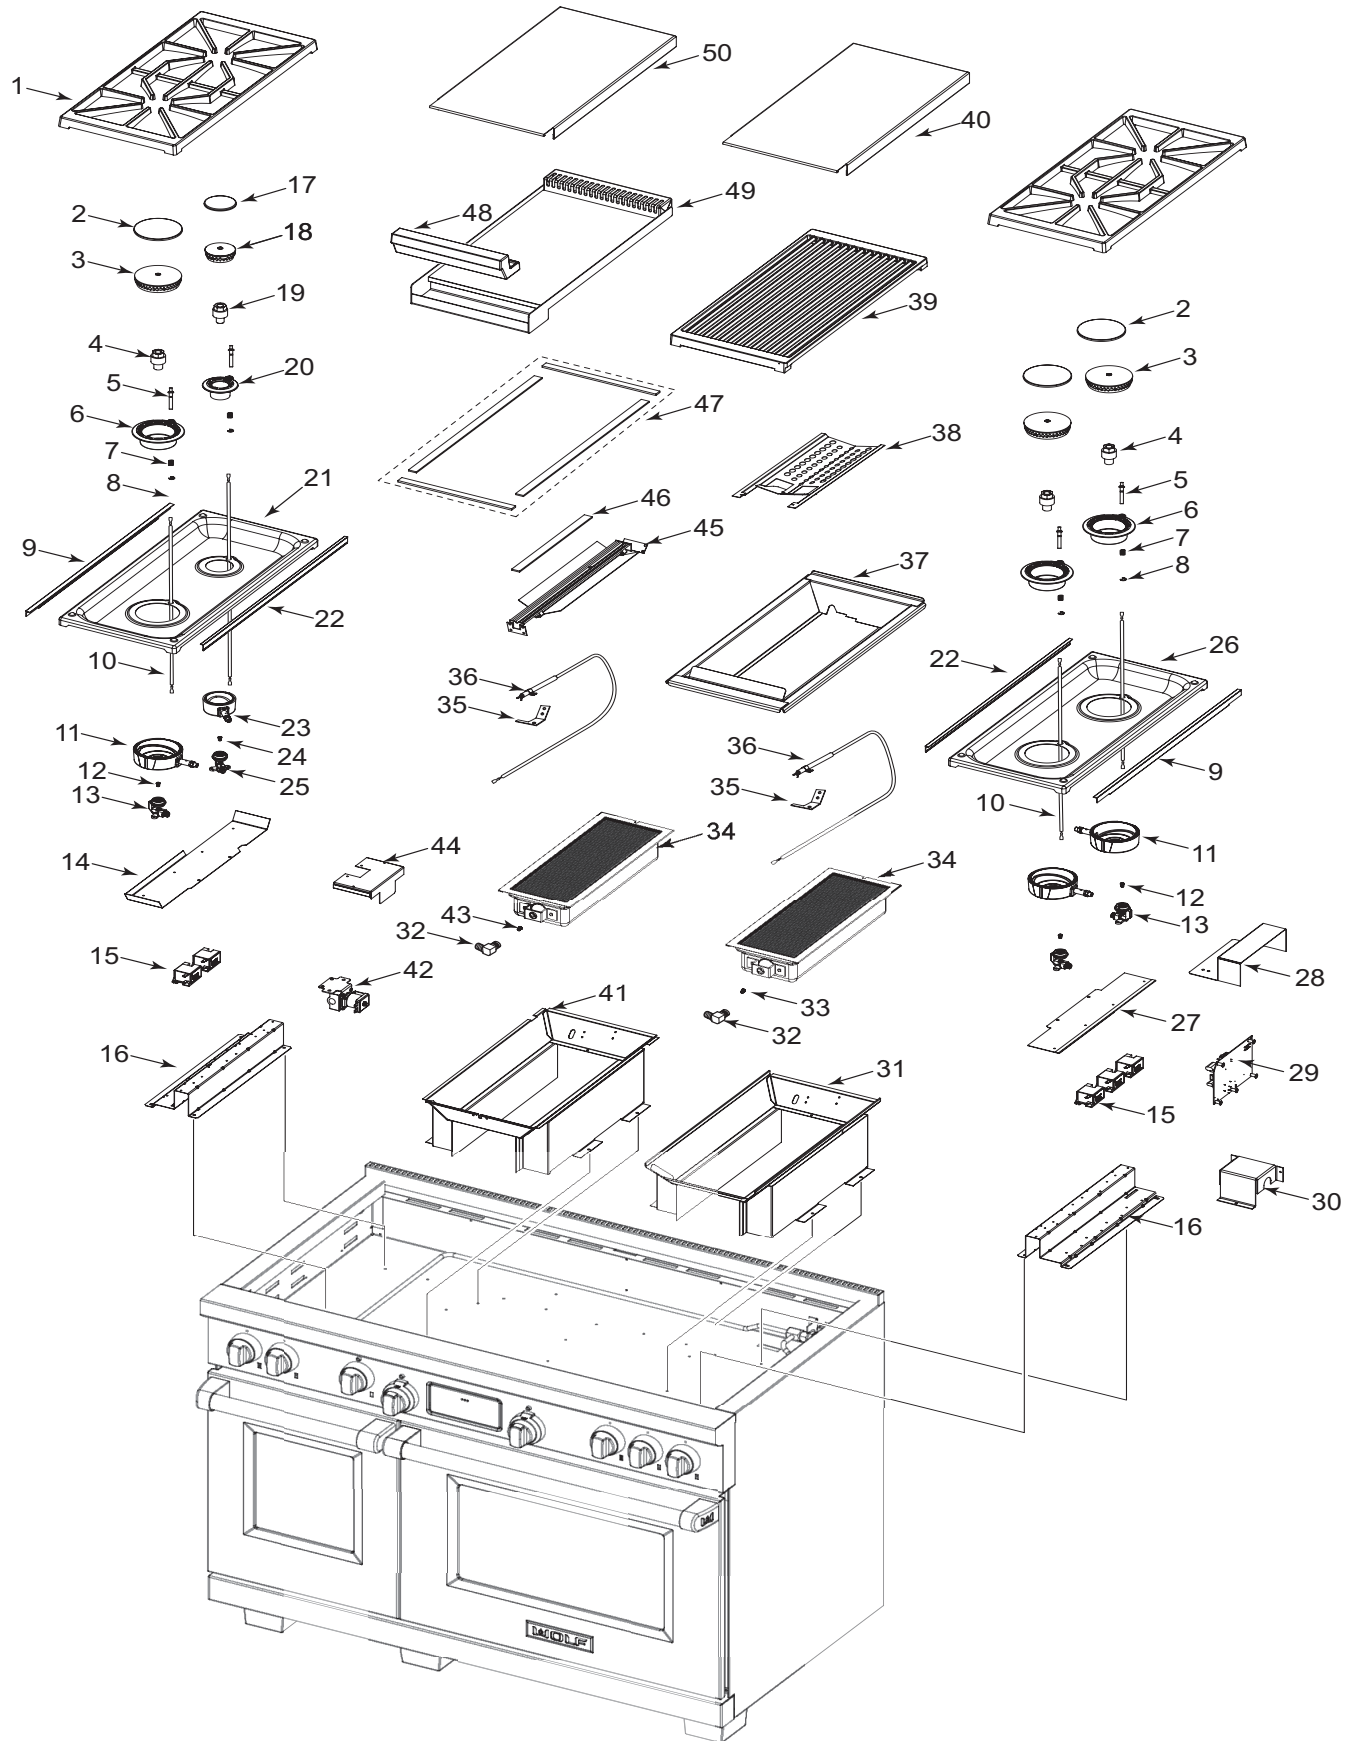

48" Dual Fuel Range Top Exploded View for DF484CG

48" Dual Fuel Range Cavity and Side Parts List

<u>Ref #</u>	<u>Part #</u>	<u>Description</u>	<u>Ref #</u>	<u>Part #</u>	<u>Description</u>
1	802406	Outer Side Panel-Left,	28	802072	Convection Baffle, 18"
2	802073	Inner Side, Left	29	802195	Oven Rack Guide-Left (18DF)
3	804051	Island Trim DF48	30	802196	Oven Rack Guide-Right (18DF)
4	802074	Inner Side, Right	31	805279	Guide, Rack Lt, DF
5	802407	Outer Side Panel-Right,	32	803141	Receptacle, Plug Ceramic
6	802035	Cover Meat Probe Access	33	801417	Plate, Retainer
7	800307	Light, Oven	34	805280	Guide, Rack Rt, DF
8	800942	Switch, Probe	35	802321	Leveling Leg, Cosmetic Upper
9	806829	Power Relay Board, Df18	36	802309	Front Leg Weldment, Lower
	806830	Power Relay Board	37	802396	Front Leg Bolt Assy
10	802097	Plate, Control Board	38	804338	Rack, Oven Flat,
11	806825	Control Board (DF48)	39	804339	Rack, Oven Bent,
12	802257	Door Latch, Motorized	40	802216	Oven Rack, 18 DF
13	806828	ECH Assembly, Double	41	802012	Element, Bake 18"
14	802257	Door Latch, Motorized	42	804303	Bake Pan Assy, Small
15	802071	Element, Broil, 18df	43	804152	Element, Bake 2200 Watt
16	801122	Pan, Broiler Element	44	804302	Bake Pan Assy, Large
17	801120	Element, Broil 30"	45	803859	Stone, Pizza
18	805795	Retainer, Hinge, DF	46	800735	Rack, Pizza Stone
19	805795	Retainer, Hinge, DF	47	800717	Element, Pizza 3500 Watt
20	800529	Meat Probe	48	804174	Skirt Shield, 48df
21	800701	Convection Fan Assy Cw	49	802177	Skirt, 48DF
22	800699	Convection Fan Assy CCW	50	804712	Accessory Broiler Pan 30"
23	802324	Catalyst, Smoke Extended		804713	Accessory Broiler Pan 18"
24	800306	Sensor, Temperature	51	806064	Leg Bolt Pad, Front
25	800950	Transformer	52	806811	Door Spacer Assy., - DF48
26	802157	Caster, Leveling Assembly	53	806063	Leg Bolt, Front
27	802898	Convection Baffle Assembly	54	800943	Cover, Probe Switch

Not Shown

804070	Wire Harness 48/60 Oc-Pod, Df	802291	Pan, Broil Element 18"
804071	Wire Harness, Pod To Knob Df	805242	Caster, Skirt Assy-Right 3.25
802328	Wire Harness, Meat Probe Df	805243	Caster, Skirt Assy-Left 3.25
804685	Spacer, 0.5" Hinge Pocket	805244	Caster, Skirt Assy-Right 3.75
801554	Hard Fiber Flat Washer, Black	805245	Caster, Skirt Assy-Left 3.75
802420	Hinge, Adjustable	805246	Caster, Skirt Assy-Right 4.25
801949	Pizza Peel	805247	Caster, Skirt Assy-Left 4.25
803816	Lamp Bulb	805248	Caster, Skirt Assy-Right 4.75
805732	Shoulder Screw (Bull Nose)	805249	Caster, Skirt Assy-Left 4.75
803379	8-18x1/2" Screw , Retainer Clip	807438	Shield, Control Board - DF