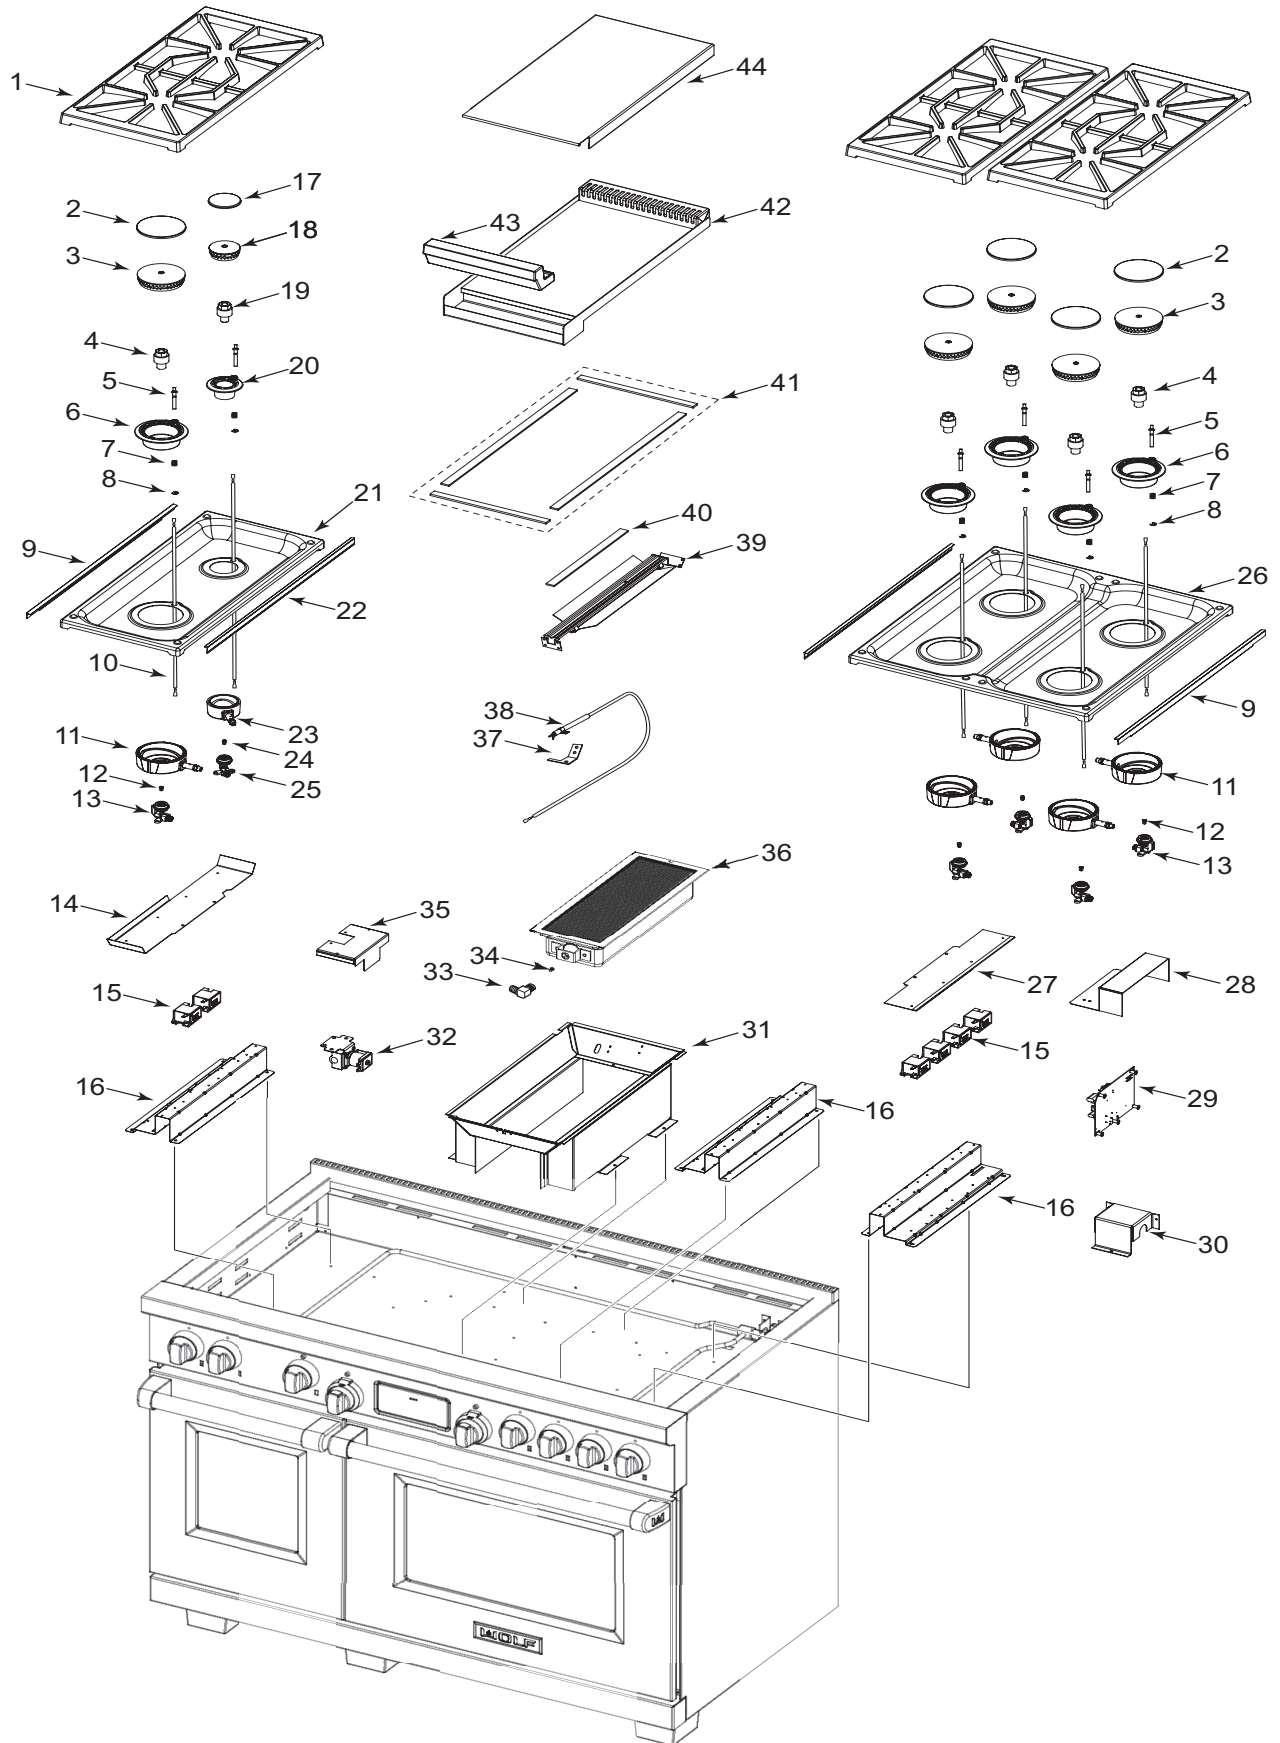

48" Dual Fuel Range Top Exploded View for DF486G

48" Dual Fuel Range Top Parts List for DF486C

<u>Ref #</u>	<u>Part #</u>	<u>Description</u>
1	802431	Grate, Burner W/Rubber Pad
2	804514	Burner Cap Assy, Lg
3	804875	Burner Head, Lg
4	802146	Venturi, Lg
5	805299	Igniter, 9.2K
	802449	Igniter, 15K
6	802399	Inner Distribution Ring, Lg
7	720824	Spring, Electrode
8	802499	Clip, Electrode
9	802421	Pan Extrusion
10	801274	Lead Wire, 30"
11	802398	Outer Distribution Ring, Lg
	802276	Outer Distribution Ring, Lg Lp
12	804122	Orifice, Main, Nat, Lg
	804123	Orifice, Main, Lp, Lg
13	802404	Jet Holder, Lg-Natural
	802405	Jet Holder, Lg-Lp
14	805210	Deflector Shield, Burner
15	801232	Spark Module 0+1
16	802032	Burner Support
17	804512	Burner Cap Assy, Sml
18	804877	Burner Head, Sml
19	800488	Venturi, Small
20	804358	Inner Distribution Ring, Sml
21	804315	Burner Pan 4, With Simmer
22	805256	Pan Extrusion, short
23	800470	Outer Distribution Ring, Sml
	802679	Outer Dist. Ring, Small, Lp
24	801325	Orifice, Main, Nat, Sml
	801319	Orifice, Main, Lp, Sml
25	800486	Jet Holder, Sml
	802677	Jet Holder, Small, Lp
26	802069	Burner Pan 2
27	804138	Deflector Shield, Burner
28	804633	Regulator Box Top
29	802120	Ir Weld Assy, Griddle
30	800258	Elbow 3/8" X 3/8"
31	800837	Orifice, Ir, Nat # 50 Char
	801011	Orifice, Ir Lp #57 Char
32	714901	Infrared Burner Assy- Char
33	804178	Bracket, Spaker Ir
34	804317	Electrode, 24
35	802453	Char Pan
36	805294	Radiant - Char, Rear
37	802136	Grate, Charbroiler
38	804320	Charbroiler Cover

Not Shown for DF486C

804874	O-Ring Seal Kit - Lg Burner	804124	Orifice, Simmer, Nat, Lg
804876	O-Ring Seal Kit - Sml Burner	804125	Orifice, Simmer, Lp, Lg
802326	Wire Harness, Main	802947	Orifice, Simmer, Nat, Sml
802487	Wire Harness , DF486C	802948	Orifice, Simmer, Lp, Sml
		804372	Wok Grate w/Feet