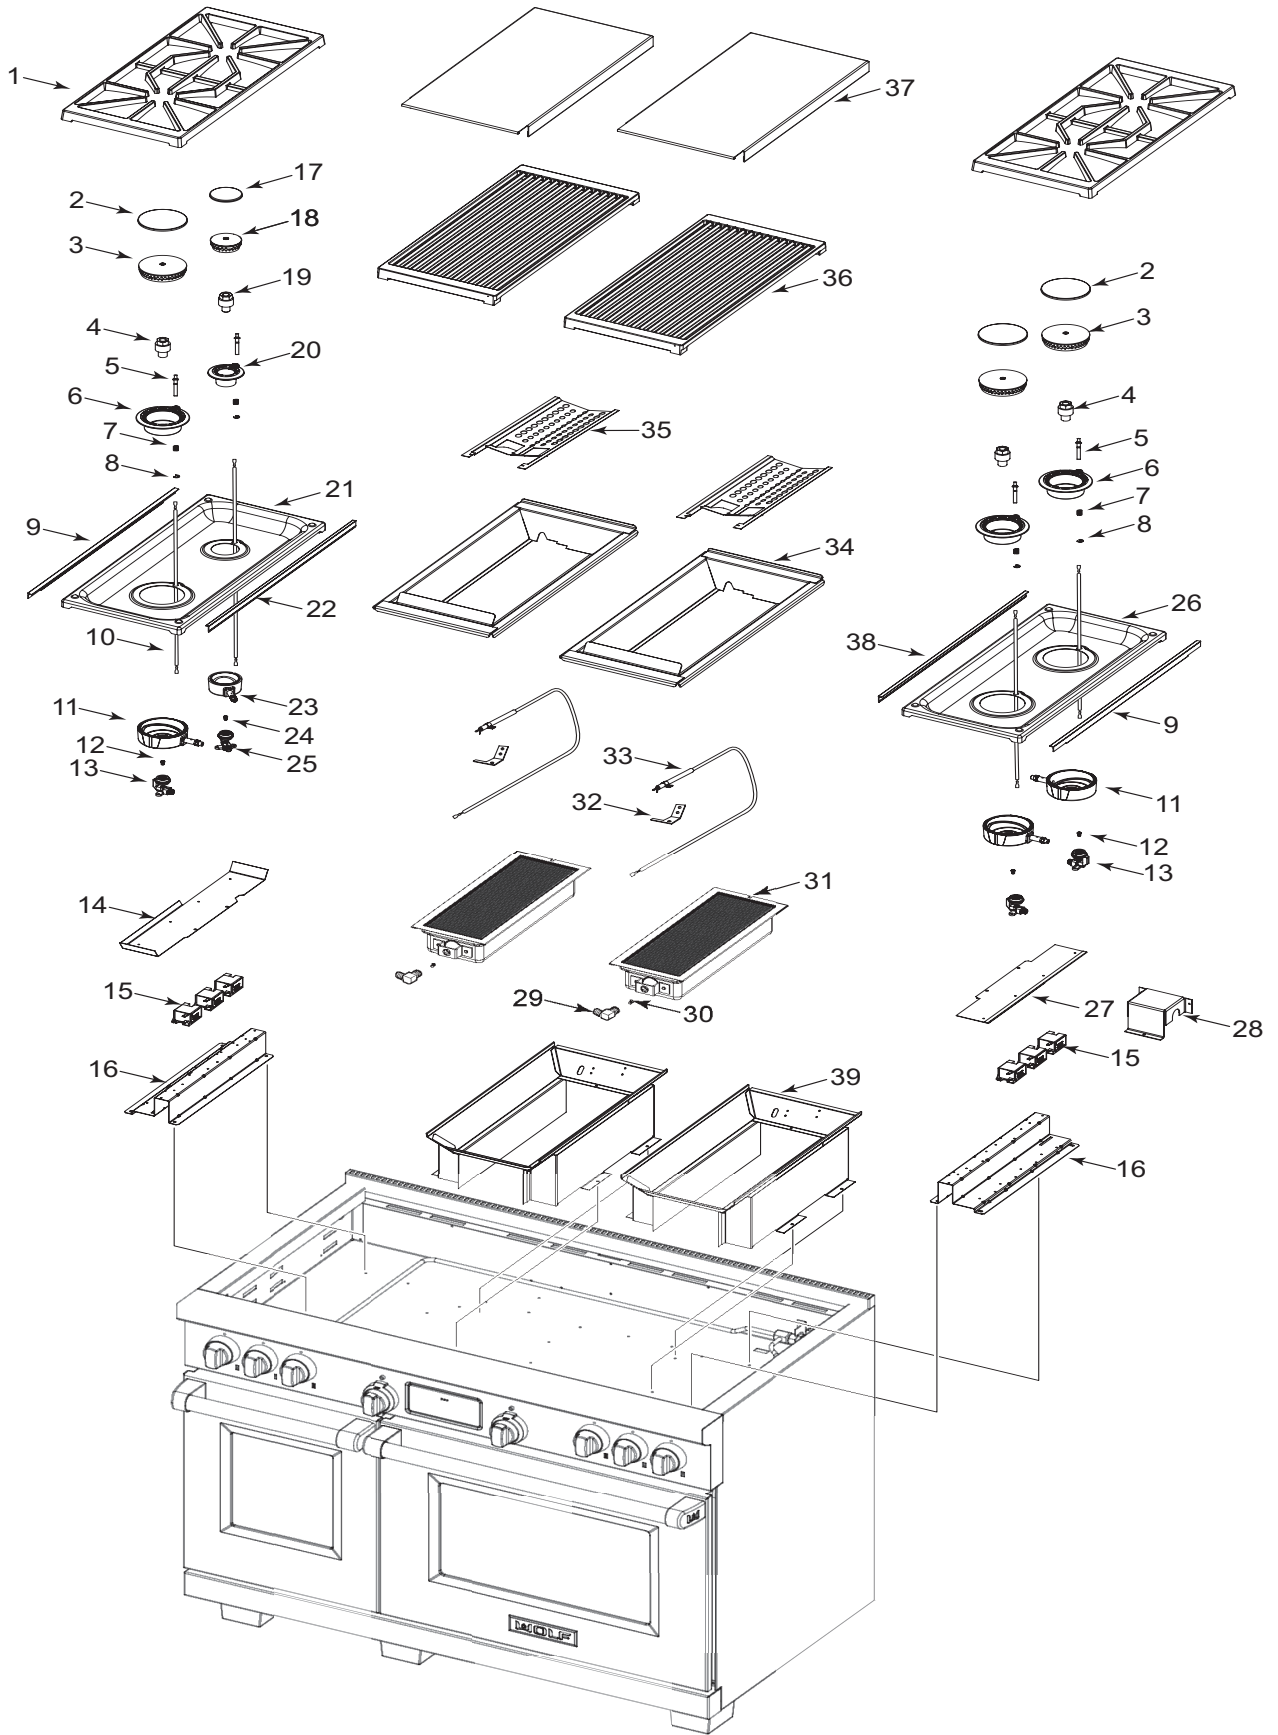

48" Dual Fuel Range Top Exploded View for DF484DC

48" Dual Fuel Range Top Parts List for DF484CG

<u>Ref #</u>	<u>Part #</u>	<u>Description</u>
1	802431	Grate, Burner W/Rubber Pad
2	804514	Burner Cap Assy, Lg
3	804875	Burner Head, Lg
4	802146	Venturi, Lg
5	805299	Igniter, 9.2K
	802449	Igniter, 15K
6	802399	Inner Distribution Ring, Lg
7	720824	Spring, Electrode
8	802499	Clip, Electrode
9	802421	Pan Extrusion
10	801274	Lead Wire, 30"
11	802398	Outer Distribution Ring, Lg
	802276	Outer Distribution Ring, Lg Lp
12	804122	Orifice, Main, Nat, Lg
	804123	Orifice, Main, Lp, Lg
13	802404	Jet Holder, Lg-Natural
	802405	Jet Holder, Lg-Lp
14	805210	Deflector Shield, Burner
15	801232	Spark Module 0+1
16	802032	Burner Support
17	804512	Burner Cap Assy, Sml
18	804877	Burner Head, Sml
19	800488	Venturi, Small
20	804358	Inner Distribution Ring, Sml
21	804314	Burner Pan 4, With Simmer
22	805256	Pan Extrusion, short
23	800470	Outer Distribution Ring, Sml
	802679	Outer Dist. Ring, Small, Lp
24	801325	Orifice, Main, Nat, Sml
	801319	Orifice, Main, Lp, Sml
25	800486	Jet Holder, Sml
	802677	Jet Holder, Small, Lp
26	802069	Burner Pan 2
27	804138	Deflector Shield, Burner
28	804806	DSI Board Cover
29	802095	DSI Board
30	804633	Regulator Box Top
31	802120	Ir Weld Assy, Griddle
32	800258	Elbow 3/8" X 3/8"
33	800837	Orifice, Ir, Nat # 50 Char
	801011	Orifice, Ir Lp #57 Char
34	714901	Infrared Burner Assy- Char
	806739	Infrared Burner, Griddle - DF
35	804178	Bracket, Spaker Ir
36	804317	Electrode, 24
37	802453	Char Pan
38	805294	Radiant - Char, Rear
39	802136	Grate, Charbroiler
40	804320	Charbroiler Cover
41	802120	Ir Weld Assy, Griddle
42	802089	Solenoid, Single
43	800047	Orifice, Ir Nat # 46 Griddle
	805252	Orifice, Ir Lp 1.15mm Griddle
44	804805	Solenoid Cover
45	802264	Thermostat Support Assy
46	805292	Insulation, T-Stat
47	804690	Insulation, Griddle
48	802282	Grease Tray, Single Griddle
49	804111	Griddle Plate Assy
50	804319	Griddle Cover, Single

Not Shown for DF486C

804874	O-Ring Seal Kit - Lg Burner	804124	Orifice, Simmer, Nat, Lg
804876	O-Ring Seal Kit - Sml Burner	804125	Orifice, Simmer, Lp, Lg
802326	Wire Harness, Main	802947	Orifice, Simmer, Nat, Sml
802489	Wire Harness, DF486CG	802948	Orifice, Simmer, Lp, Sml
		804372	Wok Grate w/Feet