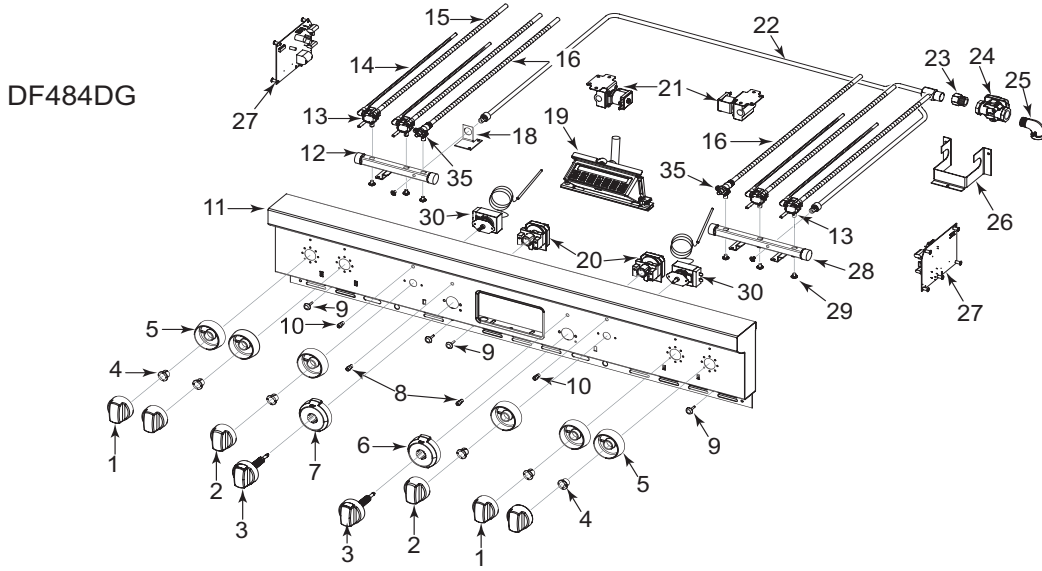

48" Dual Fuel Range Manifold Parts List (2 of 2)

<u>Ref #</u>	<u>Part #</u>	<u>Description</u>
1	802107	Burner Knob, Red
	804141	Burner Knob, Black
2	802112	Griddle Knob, Red
	804142	Griddle Knob, Black
3	802238	Oven Selector Knob, Red
	802239	Oven Selector Knob, Black
4	804137	Knob Insert, Nylon
5	804639	Burner Knob, Bezel, Platinum
	802082	Burner Knob, Bezel, Chrome
	804637	Burner Knob, Bezel, Brass
6	804642	Function Selector Bezel, Platinum
	802081	Function Selector Bezel 30/36, Crm
	804640	Function Selector Bezel 30/36, Brass
7	804645	Selector Bezel-Platinum, 18df
	802206	Selector Bezel-Chrome, 18df
	804643	Selector Bezel-Brass, 18df
8	804067	Indicator Light, 2V LED
9	805293	Bumper, Door, Df
10	804068	Indicator Light, Griddle 120V LED
11	802368	Bullnose Weldment, DF484DG
12	804324	Gas Manifold, Griddle
13	802018	Burner Valve, Df - Ng
	802400	Burner Valve, Df - LP
	804349	Valve, 9.2k Burner, Df Ng
	804356	Valve, 9.2k Burner, Df LP
	807141	Valve Switch
14	803177	Flex Tubing Service Kit, 3/16"x23"
15	803176	Flex Tubing Service Kit, 1/4"x24"
16	803176	Flex Tubing Service Kit, 1/4"x24"
17	802199	Valve, Char-Fr Top, DF
18	804310	Bracket, Manifold Support
19	806828	ECH Assembly, Double
20	802240	Selector Switch
21	802089	Solenoid, Single
22	802126	Gas Line, DF484DG, DF484F
23	804149	Adapter, .50 X .50 Pipe
24	801097	Regulator, Gas Valve
25	804150	Street Elbow, .50 Black Pipe
26	802475	Regulator Box, Bottom
27	802095	Direct Spark Ignition Board (DSI)
28	804327	Gas Manifold, 3 Valve
29	802439	Manifold Screw
30	805787	Thermostat, Griddle, DF
31	802366	Bull Nose Weldment, DF484DC
32	802125	Gas Line, DF486C, DF484CG, DF484DC & DF484DG
33	802111	Charbroiler, Front Knob, Red
	804143	Charbroiler, Front Knob, Black
34	802364	Bull Nose Weldment, DF484CG
35	802200	Valve, Griddle Shut Off

Not Shown

804071	Wire Harness, Pod To Knob Df
713810	Switch, Valve Ignition - FT, Char
719377	Fitting, Straight 3/8" (Solenoid)

48" Dual Fuel Range Manifold Exploded View (2 of 2)