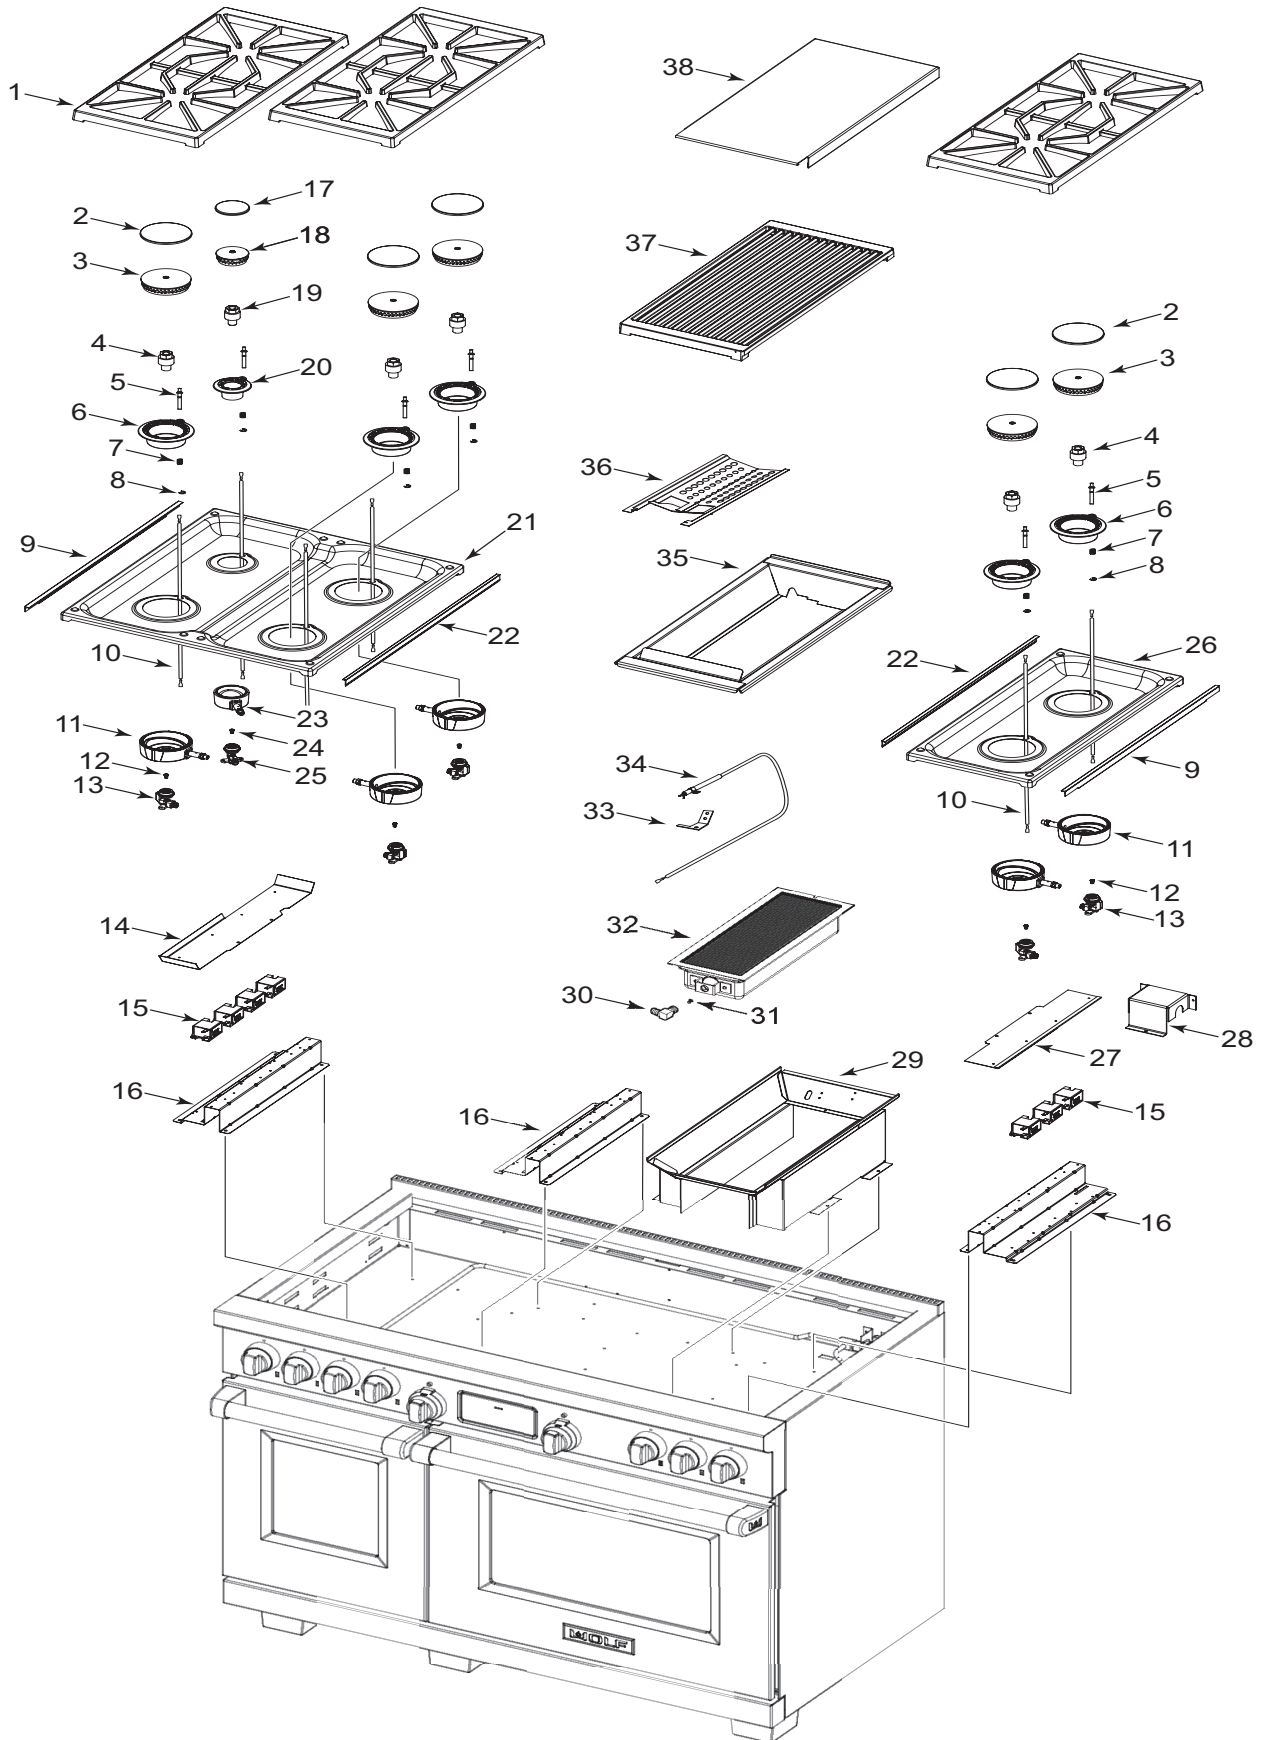

48" Dual Fuel Range Top Exploded View for DF486C

48" Dual Fuel Range Top Parts List for DF484F

<u>Ref #</u>	<u>Part #</u>	<u>Description</u>
1	802431	Grate, Burner W/Rubber Pad
2	804514	Burner Cap Assy, Lg
3	804875	Burner Head, Lg
4	802146	Venturi, Lg
5	805299	Igniter, 9.2K
	802449	Igniter, 15K
6	802399	Inner Distribution Ring, Lg
7	720824	Spring, Electrode
8	802499	Clip, Electrode
9	802421	Pan Extrusion
10	801274	Lead Wire, 30"
11	802398	Outer Distribution Ring, Lg
	802276	Outer Distribution Ring, Lg Lp
12	804122	Orifice, Main, Nat, Lg
	804123	Orifice, Main, Lp, Lg
13	802404	Jet Holder, Lg-Natural
	802405	Jet Holder, Lg-Lp
14	805210	Deflector Shield, Burner
15	801232	Spark Module 0+1
16	802032	Burner Support
17	804512	Burner Cap Assy, Sml
18	804877	Burner Head, Sml
19	800488	Venturi, Small
20	804358	Inner Distribution Ring, Sml
21	804314	Burner Pan 2, With Simmer
22	805256	Pan Extrusion, short
23	800470	Outer Distribution Ring, Sml
	802679	Outer Dist. Ring, Small, Lp
24	801325	Orifice, Main, Nat, Sml
	801319	Orifice, Main, Lp, Sml
25	800486	Jet Holder, Sml
	802677	Jet Holder, Small, Lp
26	802069	Burner Pan 2
27	804138	Deflector Shield, Burner
28	804806	DSI Board Cover
29	802095	DSI Board
30	804633	Regulator Box Top
31	804805	Solenoid Cover
32	802089	Solenoid, Single
33	805742	Base Support, French Top
34	804360	Pan Weld Assy, French Top
35	802467	Trim, French Top Front
36	805995	Components, French Top, DF
37	802466	Vent, French Top
38	804322	Cover, French Top

Not Shown for DF484F

804874	O-Ring Seal Kit - Lg Burner	804125	Orifice, Simmer, Lp, Lg
804876	O-Ring Seal Kit - Sml Burner	802947	Orifice, Simmer, Nat, Sml
802326	Wire Harness, Main	802948	Orifice, Simmer, Lp, Sml
802492	Wire Harness, DF484F	804372	Wok Grate w/Feet