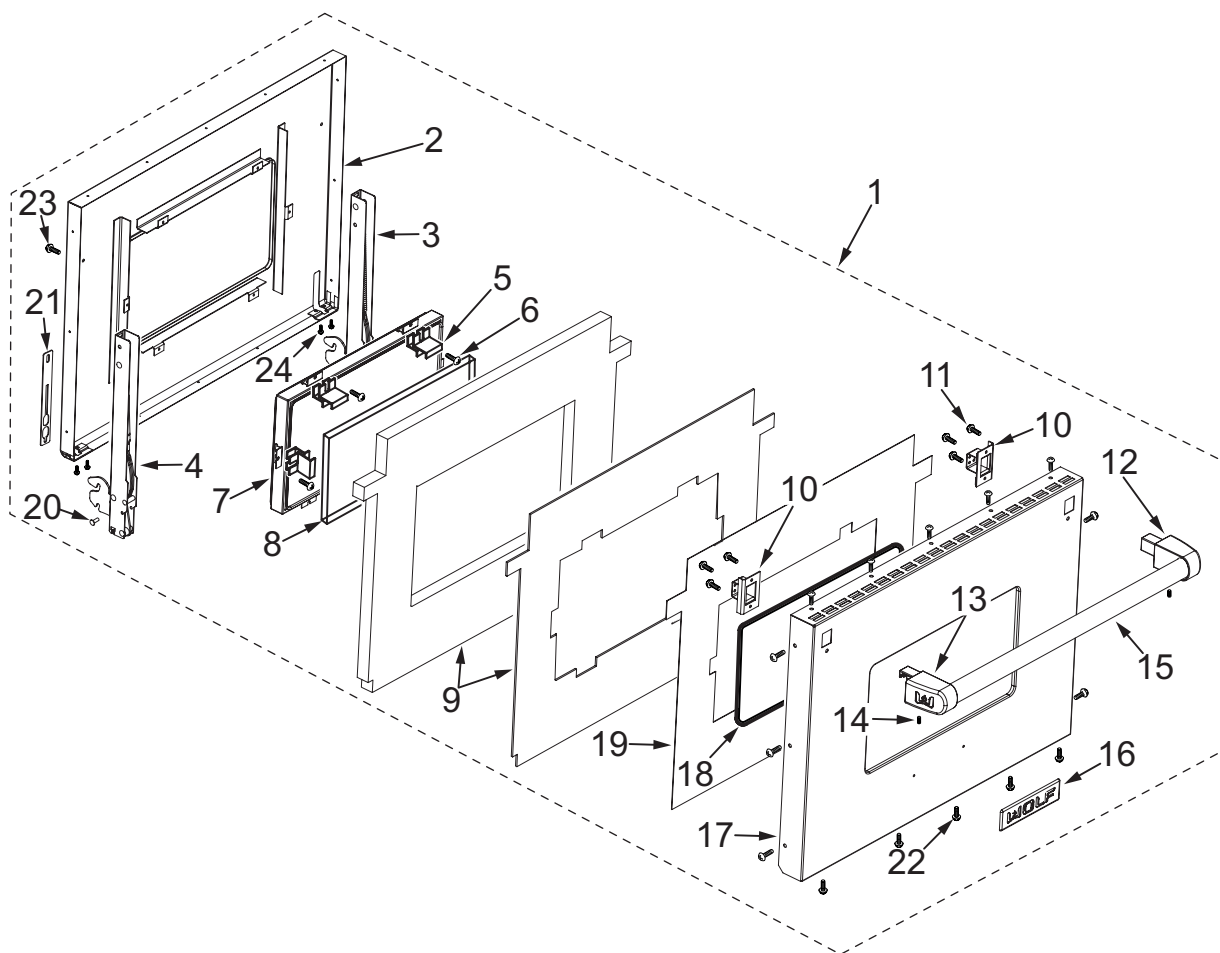

**30" Range Door and Riser View**

**30" Range Door Parts List (Starting with Serial Number 17000000)**

<u>Ref #</u>	<u>Part #</u>	<u>Description</u>
1		<b>*Special Order, Call Factory Parts Department</b>
		<b>Door, Oven Assy, 30" Door Assy. SS</b>
2	809654	Liner, 30" Door-Range, SVCE
3	809637	Hinge Hydraulic, SVCE
4	809649	Hinge, Spring, SVCE
5	809667	Clip, Oven Glass Retainer, SVCE
6	730228	Screw, #10-24 x 1/2"
7	809651	Window, Oven Door Large, SVCE
8	809664	Glass, Oven Door, Large, SVCE
9	809653	Insulation, Blkt, 30", SVCE
10	809639	Bracket Assy, End Cap, Range, SVCE
11	730141	Screw, 1/4-20" x 1/2"
12	809640	Handle End Cap, Right, SVCE
13	809641	Handle End Cap, Left, SVCE
14	804396	8-32x .375 Set Screw
15	809650	Handle Bar, 30", SVCE
16	800925	Logo, Wolf, Large
17	809647	Door, Skin - 30" Logo Assy, SVCE
18	809663	J-Trim, Oven Window Lg, SVCE
19	809652	Baffle, 30" Door - Range SVCE
20	803273	Pin, Pilot
21	809373	Retainer, Hinge, SVCE
22	730239	Screw, #8x3/8"
23	803372	#10-16 X 1/2" Screw CR Truss HD
	804789	Washer, Fiber
24	801541	8-18 X 1/2" Screw TYPE B H/W/HD

**NOTE:** Door and door components starting with serial number 17000000. See page 2 & 3 for door and door components prior to serial number 17000000.

30" Range Door View (Starting with Serial Number 17000000)