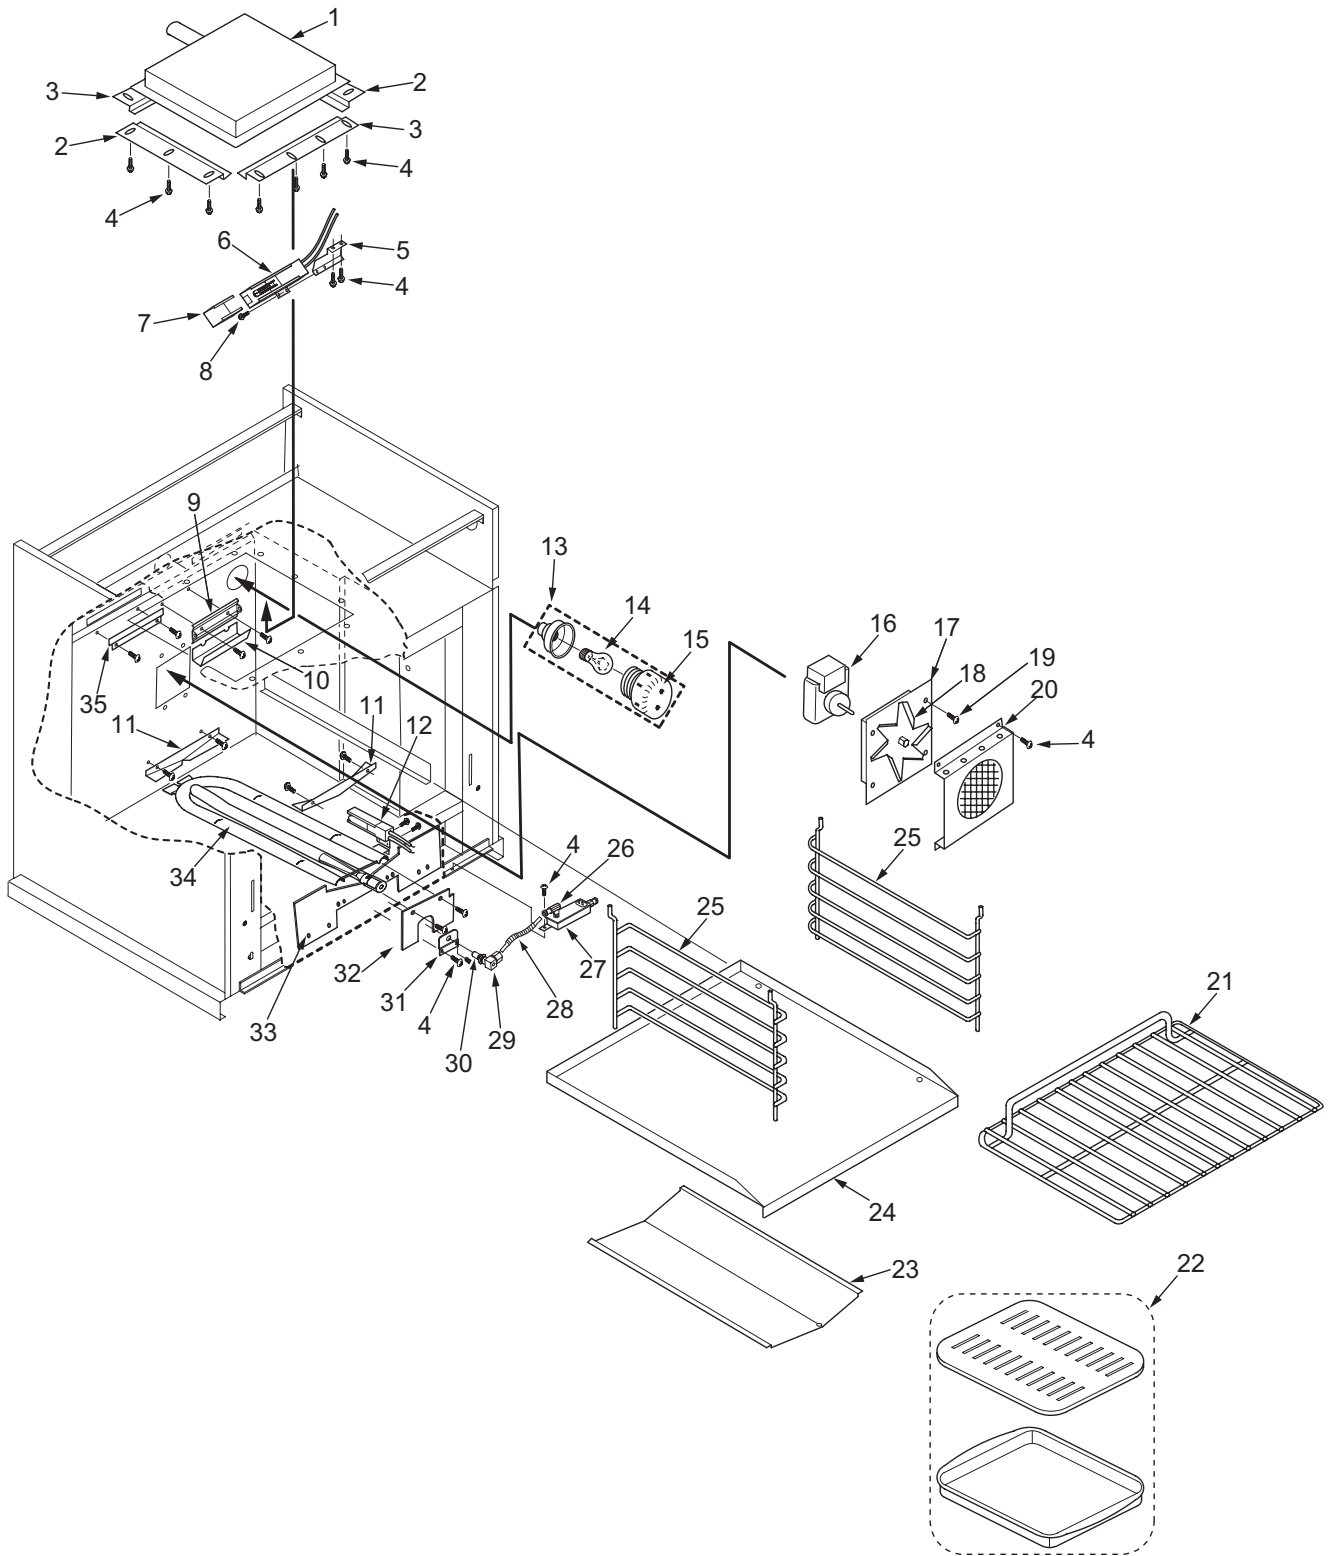

30" Range Oven Parts List

<u>Ref #</u>	<u>Part #</u>	<u>Description</u>
1	720761	Burner, Infrared Oven
2	766479	Bracket, Burner Left/Right
3	766592	Bracket, Burner Front/Rear
4	730228	Screw, #10-24 x 1/2"
5	766499	Bracket, Igniter, IR Range
6	723060	Igniter, Hot Surface
7	801690	Cover, Igniter Shield, Range
8	730230	Screw #8-32 x 3/8"
9	806873	Thermo Bulb Housing Assembly
10	806873	Thermo Bulb Housing Assembly
11	800120	Oven Deflector Rest
12	718601	Igniter, Norton
13	720696	Lamp, Oven Assembly
14	342766	Lamp, Oven 40w, 120v
15	720830	Lens
16	715221	Motor, Fan Oven
17	766451	Plug, Motor Mount
18	800628	Blade, Convection Fan
19	730229	Screw, #10-24 x 1-1/2"
20	766456	Cover, Blower Oven
21	720683	Rack, Oven 30" Range
22	714502	Pan, Broiler
23	766420	Deflector, Oven Bottom Range
24	766418	Panel, Oven Bottom 30" (See SN Break)
	803543	Panel Oven Bottom 30" (See SN Break)
25	720682	Rack, Guide
26	719393	Elbow, Brass 3/8"
27	803254	Valve, Oven Safety Single Hole
28	803166	Flex Tubing Service Package 3/8" x 6"
29	719385	Orifice Holder
30	800071	Orifice, Lg Oven, Natural Gas, #36
	803882	Orifice, Lg Oven, LP, 1.65 Mm
31	807734	Orifice Bracket, Range
32	807861	Baffle, Lower Front
33	803973	Heatsink
34	803814	Burner Tube, Oven (See SN Break)
	807729	Buner Tube, Bake (See SN Break)
35	766546	Baffle, Flue Range

30" Range Oven View