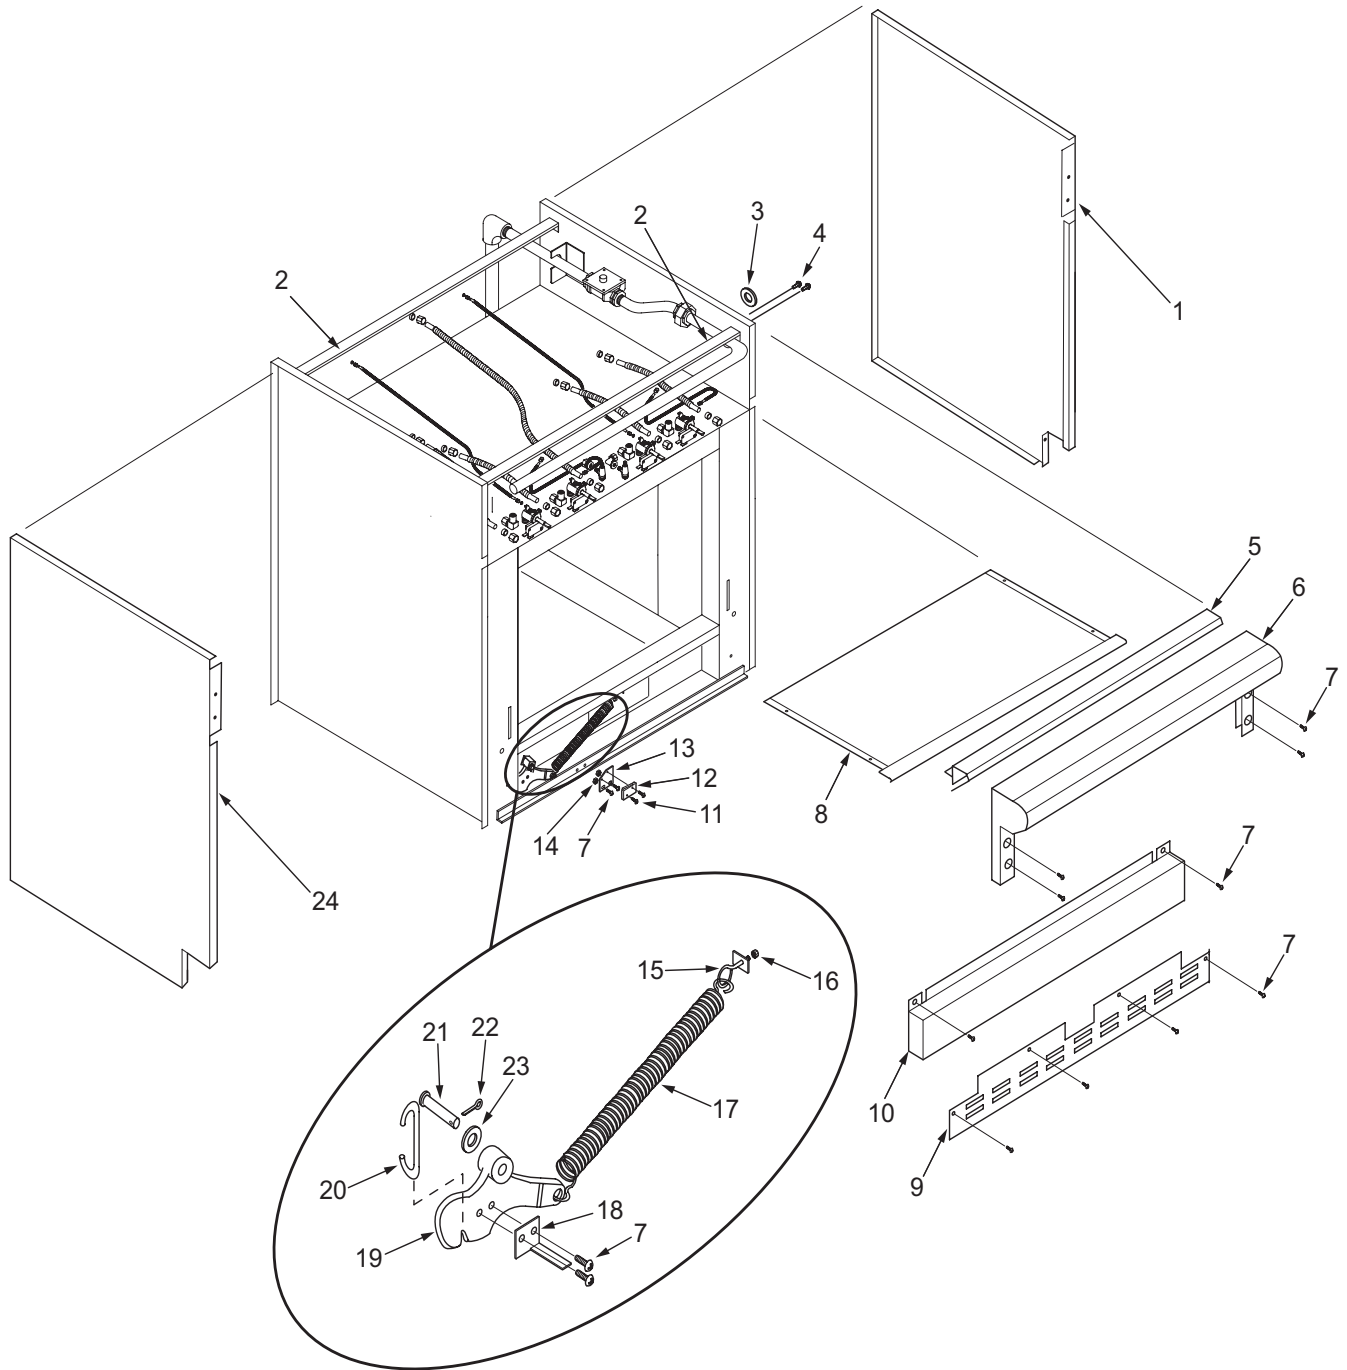

30" Range Dress Panels Parts List

<u>Ref #</u>	<u>Part #</u>	<u>Description</u>
1	787306	Panel, Outer RH, SS 30/36" Range
	787308	Panel, Outer RH, Blk 30/36" Range
2	766411	Channel, Front & Rear, 30" Range
3	714369	Bushing, Snap 1/2"
4	722270	Rivet, Pop 3/16"
5	768256	Baffle, Roll Front 30" Range
6	801921	Roll Front
7	730228	Screw #10-24 x 1/2" Phillips
8	787583	Pan, Drip Assy. (See SN Breaks)
	801360	Drip Tray Assy. (See SN Breaks)
9	807586	Skirt, Front SS, 30" Range
	766537	Skirt, Front Black, 30" Range
10	809366	Panel, Lower Front, SS 30" Range
	769580	Panel, Lower Front, Blk 30" Range
11	730228	Screw 10-24 X 1/2" Phillips Head
12	809365	Switch, Door Interlock
13	766547*	Bracket, Door Switch, 30" Range
	809377**	Bracket, Door Switch, 30" Range
14	730535*	Nut, 6-32 Lock
15	719331*	Bolt, Eye 1/4-20 x 3"
16	730506*	Nut, Oversize
17	718361*	Spring, Door
18	768260*	Angle, Switch
19	719710*	Arm, Rocker, LH
20	719344*	Hook, "S", Oven Door
21	719350*	Pin, Clevis, 3/8 x 2"
22	730410*	Pin, Cotter, 3/32 x 1-1/4"
23	730310*	Washer
24	787307	Panel, Outer LH, SS 30/36" Range
	787309	Panel, Outer LH, Blk 30/36" Range

Not Shown

801256	Slide, Drip Tray, Lh
801257	Slide, Drip Tray, Rh

* - Prior to Serial Number (PTS) 17000000
** - Starting with Serial Number (SWS) 17000000

30" Range Dress Panels View