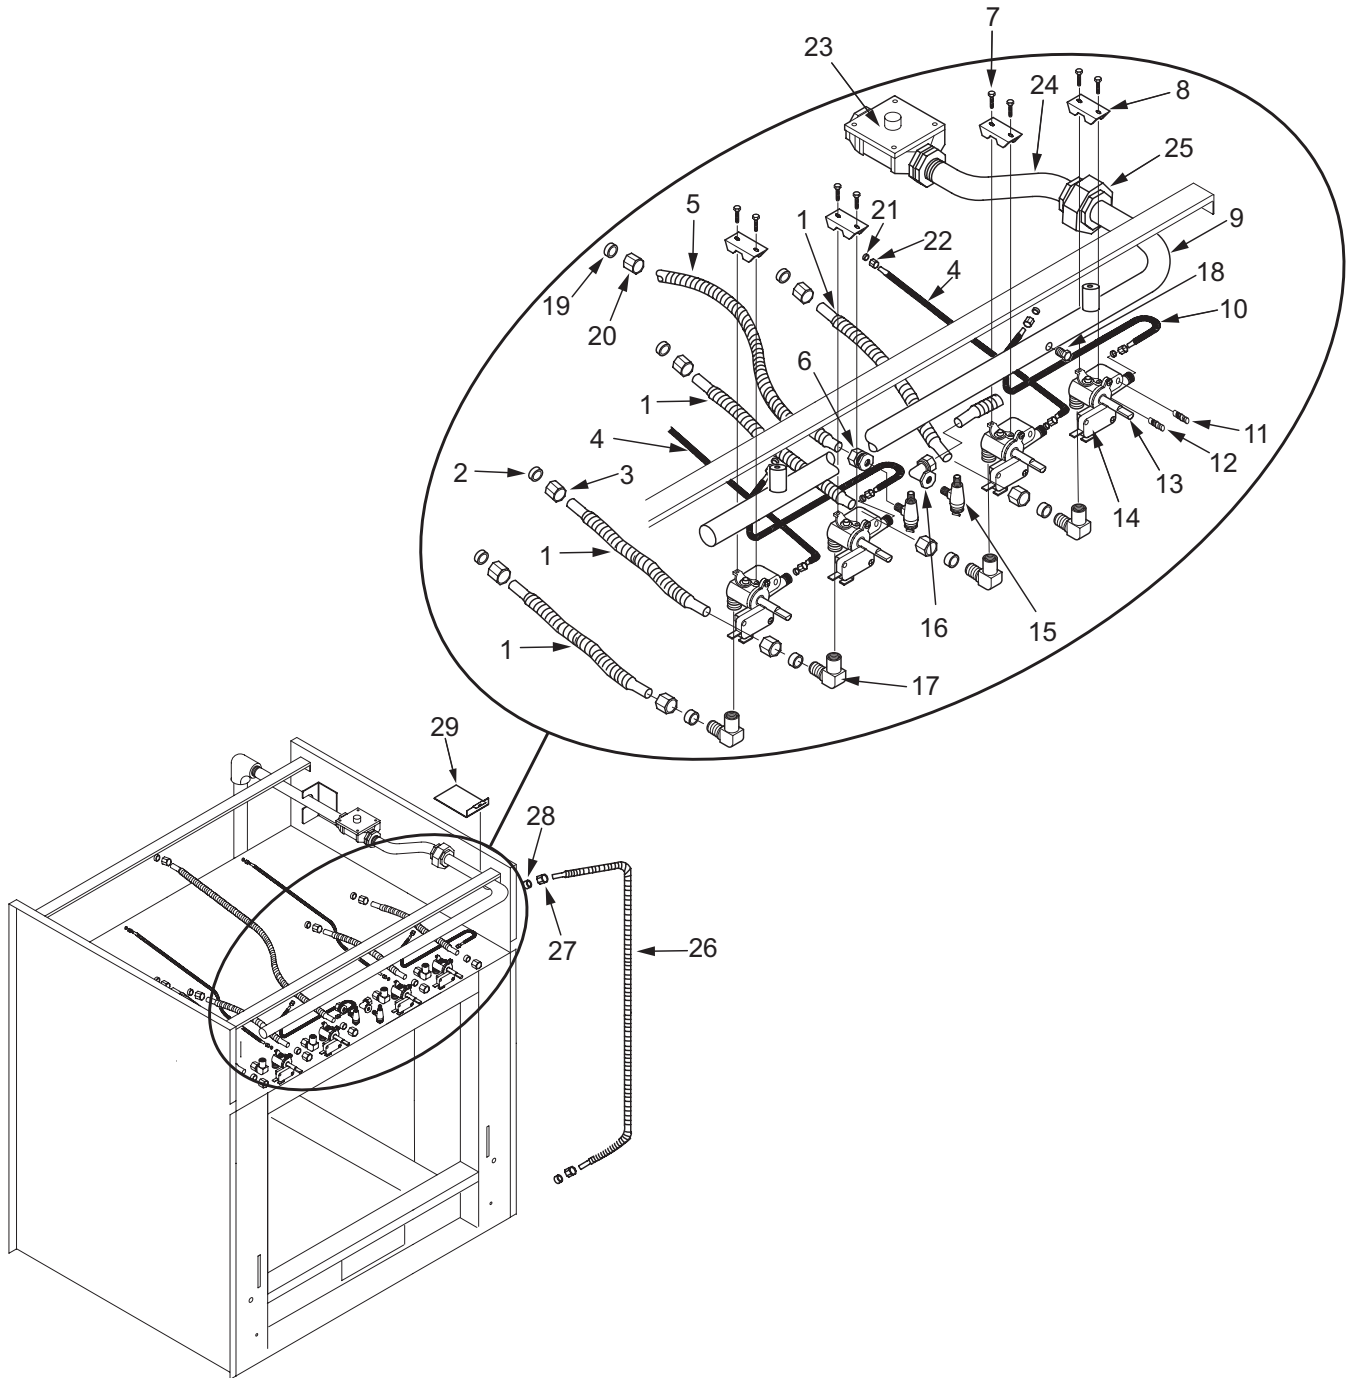

30" Range Manifold Parts List

Ref #	Part #	Description
1	803171	Flex Tubing Service Package 5/16" x 14"
2	807667	Ferrule, Sleeve Brass, 5/16"
3	807677	Nut, Compress Brass, 5/16"
4	801937	Flex Tubing Service Package 3/16" x 27"
5	803172	Flex Tubing Service Package 3/8" x 42"
6	714361	Connector, 3/8"
7	722133	Screw, Hex Head
8	720885	Bracket, Valve Mounting
9	804417	Manifold (R304)
10	801936	Flex Tubing Service Package 3/16" x 16"
11	800892	Orifice, Bypass Inner, Natural Gas
	800055	Orifice, Bypass Inner, LP Gas
12	800884	Orifice, Bypass Outer, Natural Gas
	800054	Orifice, Bypass Outer, LP Gas
13	809153	Burner Valve & Switch Assy, Nat
	809154	Valve, Burner, LP Gas
14	807141	Valve, Switch
15	720330	Valve, Shut Off, Oven
16	719393	Elbow, Brass 3/8"
17	722278	Elbow, Adapter, Compression
18	719370	Plug, Hex Head, 1/8"
19	807668	Ferrule, 3/8"
20	807678	Nut, 3/8"
21	807665	Ferrule, 3/16"
22	720888	Fitting, 3/16"
23	723350	Regulator, 3/4" Convertible
	801358	Regulator, 1/2" Convertible
24	722832	Pipe, Offset
25	719033	Union, 1/2" Black
26	803169	Flex Tubing Service Package 3/8" x 48"
27	807678	Nut, Compressed Brass, 3/8"
28	807668	Ferrule, Sleeve, Brass 3/8"
29	786977	Shield, Corner Wire

Not Shown

806376	Wiring Harness, Manifold R304
806377	Wiring Harness, Rear R304
807098	Harness Rpl Component, R304

30" Range Manifold View