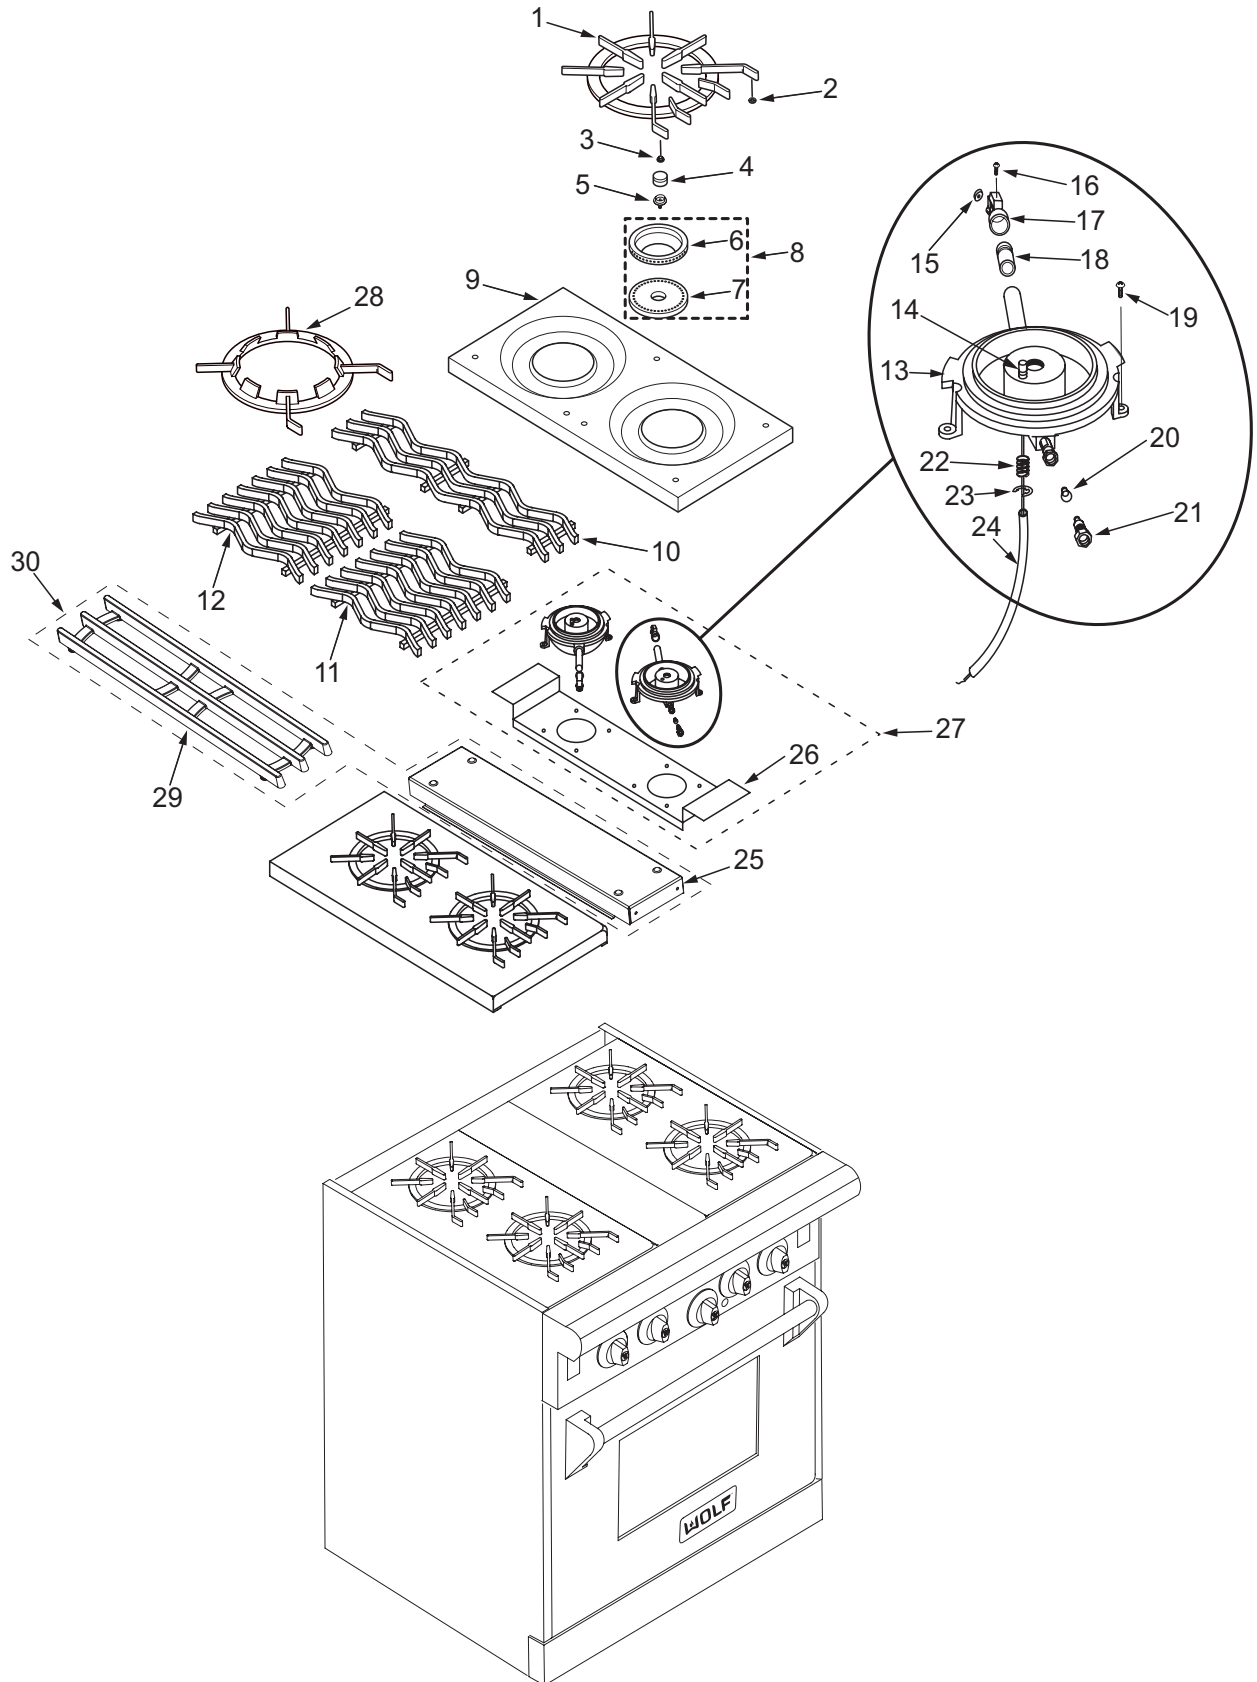

30" Range Top Parts List

Ref #	Part #	Description
1	720829	Grate, Spider (See SN Breaks)
	809099	Grate, Spider (See SN Breaks)
2	722421	Grate Foot Pad (See SN Breaks)
3	722422	Washer, Silicone, Spider Grate (See SN Breaks)
4	800041	Burner, Inner Head, Black Enamel
	720801	Burner, Inner Head, Plated
5	720887	Base, Inner Burner (See SN Breaks)
	800044	Burner, Inner Base, Black Enamel (See SN Breaks)
6	720803	Burner, Outer (See SN Breaks)
	801150	Cap, Burner, Outer Head, Black Enamel
7	720802	Ring, Cross
	801151	Ring, Burner, Inner Base, Black Enamel
8	803965	Burner Ring/Cap, Service Package
9	766446	Top, Pressed Stl Porc (See SN Breaks)
	805519	Top, Pressed Steel (See SN Breaks)
10	800010	S Grate Spacer
11	800137	S Grate, Front (See SN Breaks)
	804228	S Grate, Front (See SN Breaks)
12	800146	S Grate, Rear (See SN Breaks)
	804229	S Grate, Rear (See SN Breaks)
13	801149	Burner, Body Assy
14	806483	Service Components, Electrode
15	800872	Orifice, Outer Burner, Natural Gas
	800051	Orifice, Outer Burner, LP Gas
16	722162	Screw, Phillips Head
17	807864	Holder, Jet Assembly
18	720886	Venturi
19	730228	Screw #10-24 x 1/2"
20	800882	Orifice, Inner Burner, Natural Gas
	800052	Orifice, Inner Burner, LP
21	720900	Fitting, Inner Orifice
22	807598	Spring
23	720822	Ring
24	719566	Sleeve, 1/4" Fiberglass
25	807609	Spacer, Top, 30" Porcelain
26	767615	Panel, Burner Support
27	809019	Burner Assembly - Also Order 806483
28	801669	Grate, Wok (See SN Breaks)
	804230	Grate, Wok (See SN Breaks)
29	806563	Grate Assy., Center-R30
30	807017	Grate, Center Package

Not Shown

722218	Hook, Porcelain Top Remover
767627	Spacer, Burner Support
807066	Shield, Rubber - Electrode

30" Range Top View