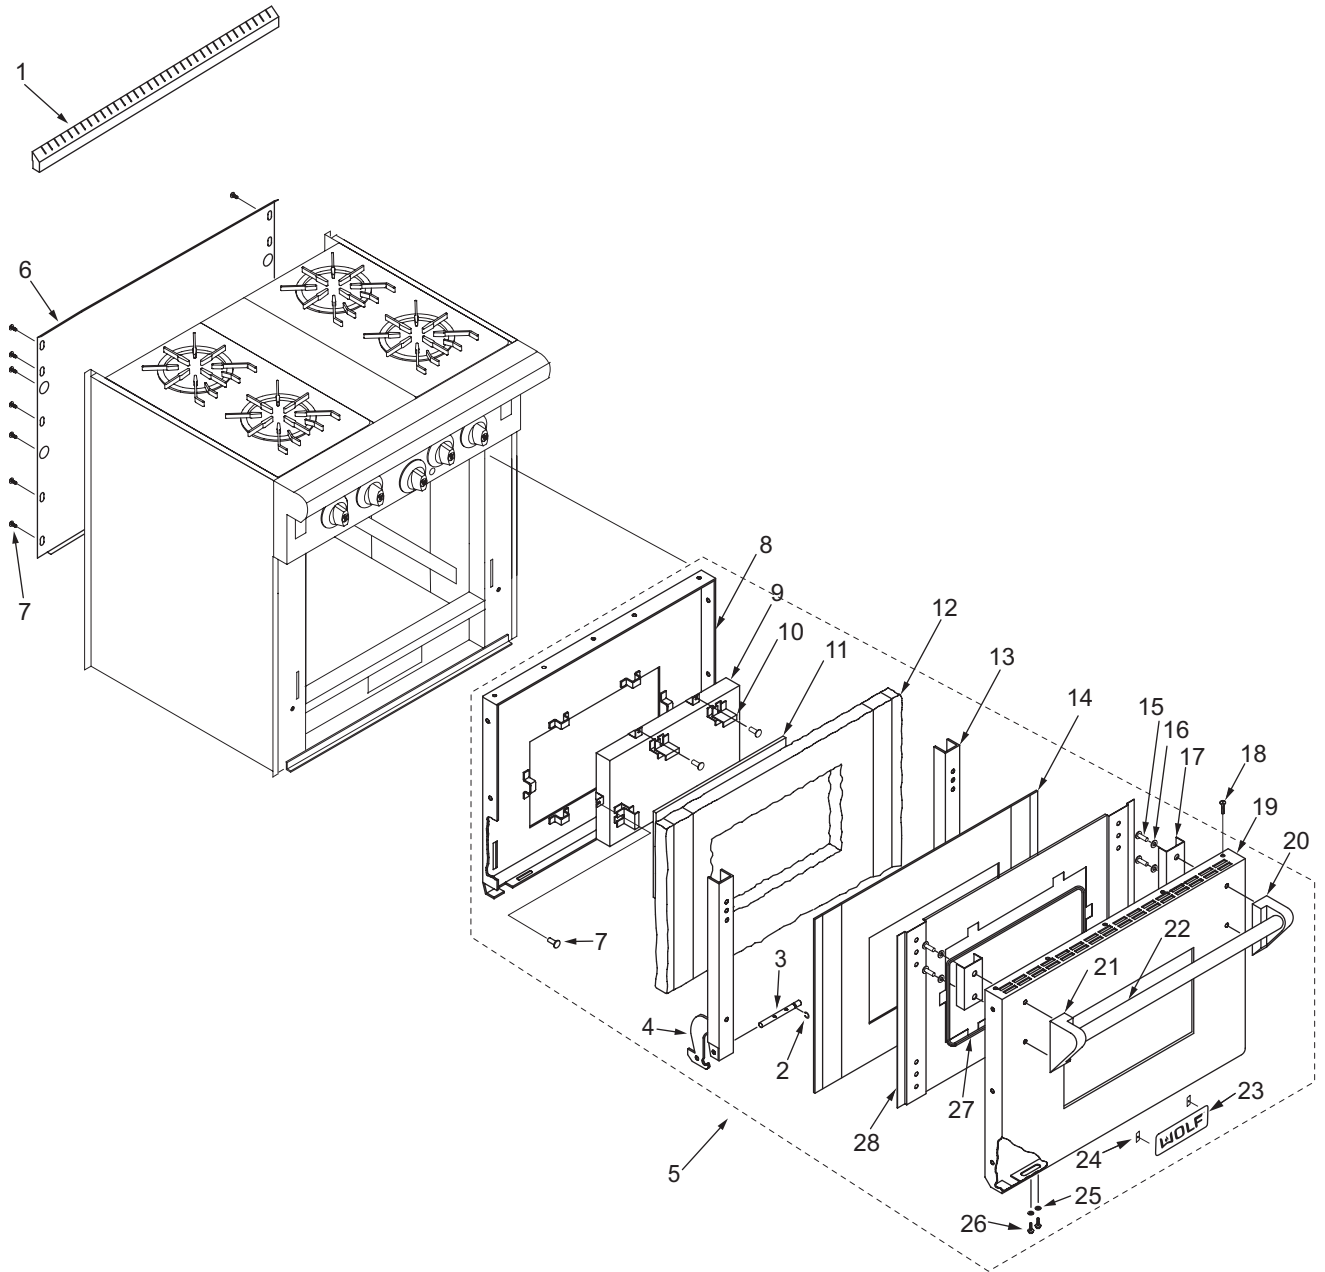

**30" Range Door and Riser View**

**30" Range Door Parts List (Starting with Serial Number 17000000)**

<u>Ref #</u>	<u>Part #</u>	<u>Description</u>
1		<b>*Special Order, Call Factory Parts Department</b>
		<b>Door, Oven Assy, 30" Door Assy. SS</b>
2	809654	Liner, 30" Door-Range, SVCE
3	809637	Hinge Hydraulic, SVCE
4	809649	Hinge, Spring, SVCE
5	809667	Clip, Oven Glass Retainer, SVCE
6	730228	Screw, #10-24 x 1/2"
7	809651	Window, Oven Door Large, SVCE
8	809664	Glass, Oven Door, Large, SVCE
9	809653	Insulation, Blkt, 30", SVCE
10	809639	Bracket Assy, End Cap, Range, SVCE
11	730141	Screw, 1/4-20" x 1/2"
12	809640	Handle End Cap, Right, SVCE
13	809641	Handle End Cap, Left, SVCE
14	804396	8-32x .375 Set Screw
15	809650	Handle Bar, 30", SVCE
16	800925	Logo, Wolf, Large
17	809647	Door, Skin - 30" Logo Assy, SVCE
18	809663	J-Trim, Oven Window Lg, SVCE
19	809652	Baffle, 30" Door - Range SVCE
20	803273	Pin, Pilot
21	809373	Retainer, Hinge, SVCE
22	730239	Screw, #8x3/8"
23	803372	#10-16 X 1/2" Screw CR Truss HD
	804789	Washer, Fiber
24	801541	8-18 X 1/2" Screw TYPE B H/W/HD