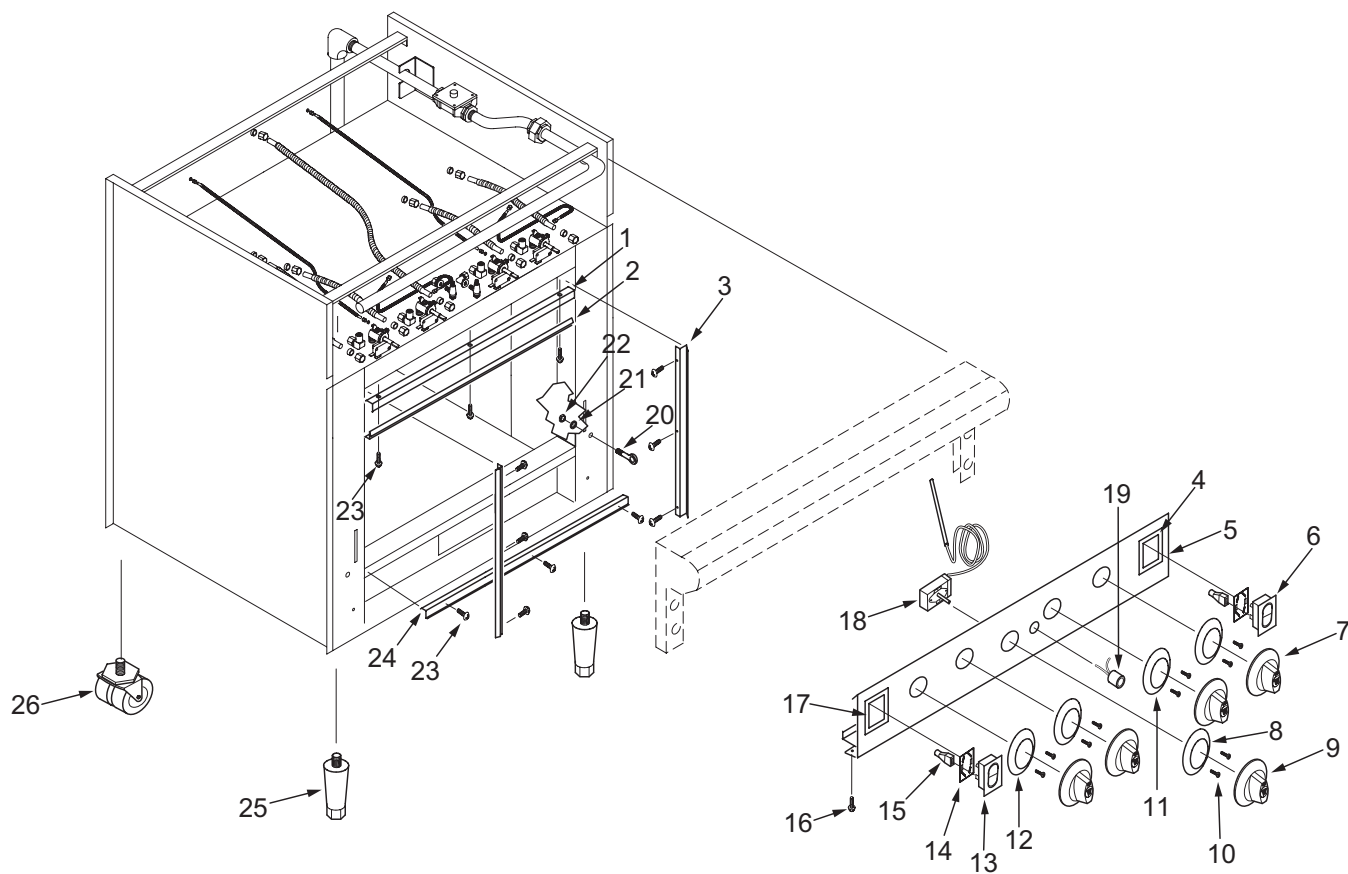

30" Range Front Panel Parts List

<u>Ref #</u>	<u>Part #</u>	<u>Description</u>
1	766543	Baffle, Broiler
2	720690	Seal, Door Top (See SN Breaks)
	803809	Gasket, Door 30" (See SN Breaks)
3	720692	Seal, Door Side (See SN Breaks)
	803809	Gasket, Door 30" (See SN Breaks)
4	722712	Label, Fan Switch
5	766423	Panel, Front R304 (See SN Breaks)
		Also need to order # 722712 and # 722713
	801078	Panel, Front R304 (See SN Breaks)
		Also need to order # 722712 and # 722713
6	720815	Switch, Oven Fan
7	720879	Knob, Control, Red (See SN Breaks)
	801312	Knob, Surface Burner Valve, Red (See SN Breaks)
	720880	Knob, Control, Black (See SN Breaks)
	801313	Knob, Surface Burner Valve, Red (See SN Breaks)
8	718146	Bezel, Thermostat (See SN Breaks)
	801348	Bezel, w/Tick Mark (See SN Breaks)
9	720818	Knob, Oven Thermostat, Red (See SN Breaks)
	801308	Knob, Oven Therm, W/Broil, Red (See SN Breaks)
	720819	Knob, Oven Thermostat, Black (See SN Breaks)
	801309	Knob, Oven Therm, W/Broil, Black (See SN Breaks)
10	730076	Screw, #6-32 x 1/4"
11	801346	Bezel, Front (See SN Break)
12	801347	Bezel, Rear (See SN Break)
13	720816	Switch, Oven Light
14	722564	Shield, Switch Terminal
15	715142	Terminal, Command Dummy
16	730229	Screw, 10-24 X 1-1/2" Pan HD
17	722713	Label, Light Switch
18	714902	Thermostat, Oven
19	720017	Light, Indicator, Red, Oven
20	718195	Bolt, Trunion
	803579	Bolt, Trunion, Offset
	730310	Washer, Trunion Shim
21	730311	Washer, Lock
22	730513	Nut, Hex 3/8-16
23	730228	Screw #10-24 x 1/2"
24	720691	Seal, Door Bottom (See SN Breaks)
	803809	Gasket, Door 30" (See SN Breaks)
25	721013	Leg, Range, 3"
26	803436	Caster, Dual Wheel, 2"

Not Shown

803239	Wrench, Caster Adjusting
805293	Bumper, Door

30" Range Front Panel View