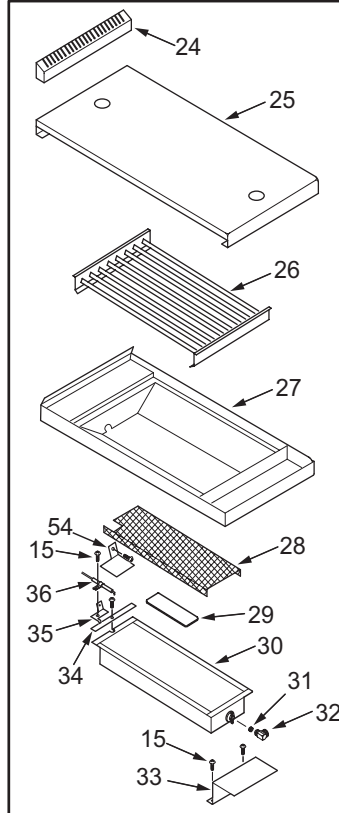

IR Charbroiler