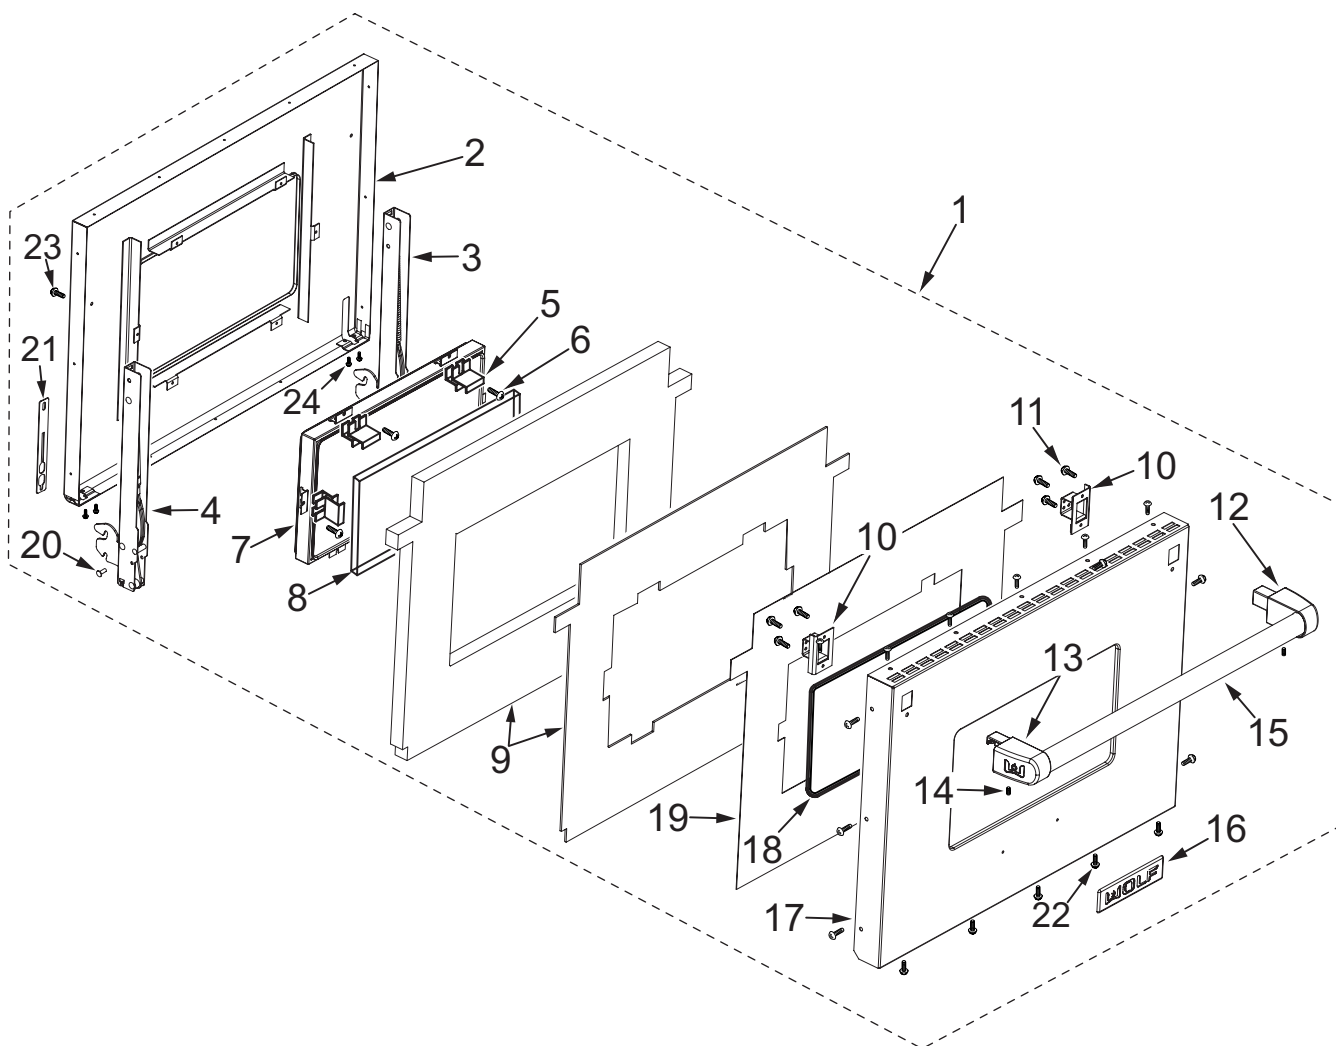

36" Range Door and Riser View

36" Range Door Parts List (Starting with Serial Number 17000000)

<u>Ref #</u>	<u>Part #</u>	<u>Description</u>
1		*Special Order, Call Factory Parts Department Door, Oven Assy, 36" Door Assy. SS
2	809662	Liner, 36" Door-Range, SVCE
3	809637	Hinge Hydraulic, SVCE
4	809658	Hinge, Spring, 36"SVCE
5	809667	Clip, Oven Glass Retainer, SVCE
6	730228	Screw, #10-24 x 1/2"
7	809651	Window, Oven Door Large, SVCE
8	809664	Glass, Oven Door, Large, SVCE
9	809661	Insulation, Blkt, 36", SVCE
10	809639	Bracket Assy, End Cap, Range, SVCE
11	730141	Screw, 1/4-20" x 1/2"
12	809640	Handle End Cap, Right, SVCE
13	809641	Handle End Cap, Left, SVCE
14	804396	8-32x .375 Set Screw
15	809659	Handle Bar, 36", SVCE
16	800925	Logo, Wolf, Large
17	809656	Door, Skin - 36" Logo Assy, SVCE
18	809663	J-Trim, Oven Window Lg, SVCE
19	809660	Baffle, 36" Door - Range SVCE
20	803273	Pin, Pilot
21	809373	Retainer, Hinge, SVCE
22	730239	Screw, #8x3/8"
23	803372	#10-16 X 1/2" Screw CR Truss HD
	804789	Washer, Fiber
24	801541	8-18 X 1/2" Screw TYPE B H/W/HD

NOTE: Door and door components starting with serial number 17000000. See page 18 & 19 for door and door components prior to serial number 17000000.

36" Range Door View (Starting with Serial Number 17000000)