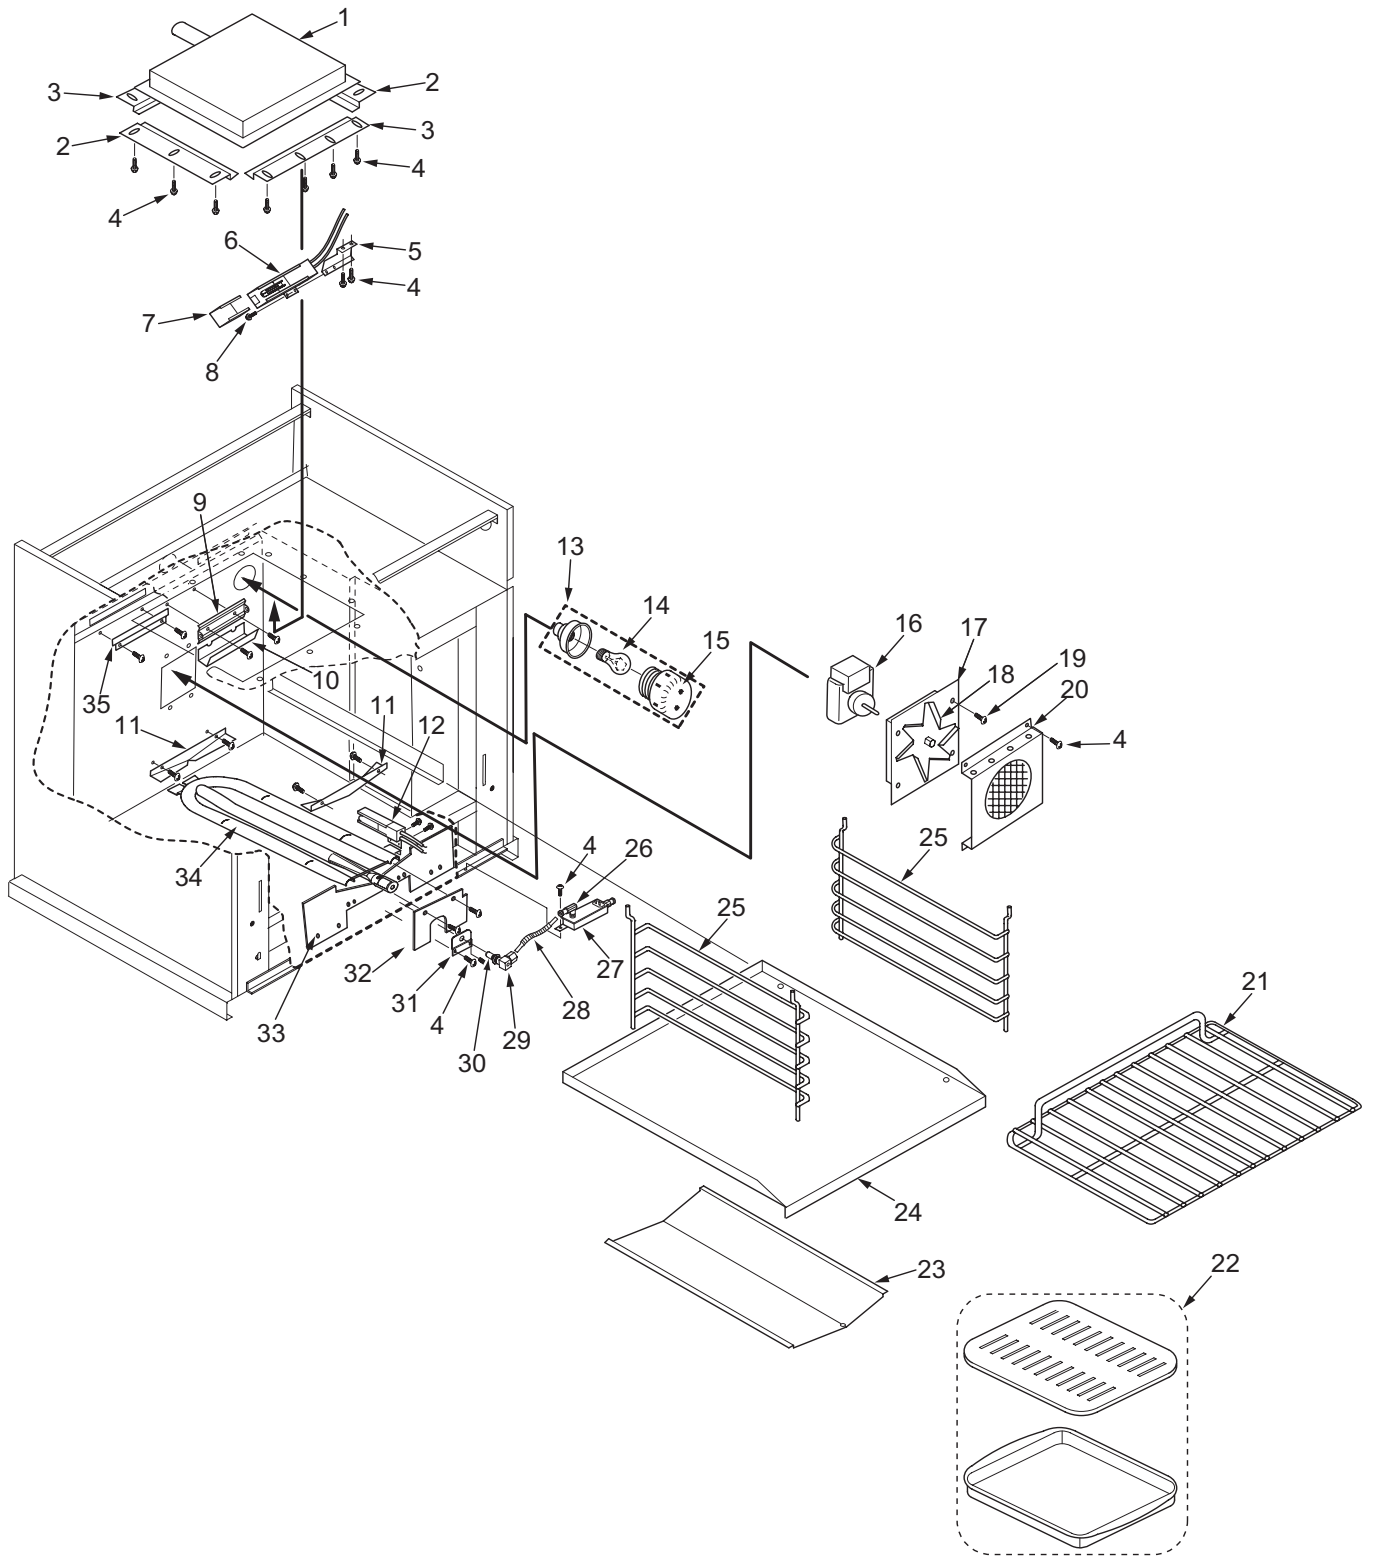

36" Range Oven Parts List

<u>Ref #</u>	<u>Part #</u>	<u>Description</u>
1	720761	Burner, Infrared Oven
2	766479	Bracket, Burner Left/Right
3	766592	Bracket, Burner Front/Rear
4	730228	Screw, #10-24 x 1/2"
5	766499	Bracket, Igniter, IR Range
6	723060	Igniter, Hot Surface
7	801690	Cover, Igniter Shield, Range
8	730230	Screw #8-32 x 3/8"
9	806873	Thermo Bulb Housing Assembly
10	806873	Thermo Bulb Housing Assembly
11	800120	Oven Deflector Rest
12	718601	Igniter, Norton
13	720696	Lamp, Oven Assembly
14	342766	Lamp, Oven 40w, 120v
15	720830	Lens
16	715221	Motor, Fan Oven
17	766451	Plug, Motor Mount
18	800628	Blade, Convection Fan
19	730229	Screw, #10-24 x 1-1/2"
20	766456	Cover, Blower Oven
21	720841	Rack, Oven 36" Range
22	714502	Pan, Broiler
23	766420	Deflector, Oven Bottom Range
24	767626	Panel, Oven Bottom 36" (See SN Break)
	803544	Panel, Oven Bottom 36" (See SN Break)
25	720682	Rack, Guide
26	719393	Elbow, Brass 3/8"
27	803254	Valve, Oven Safety Single Hole
28	803166	Flex Tubing Service Package 3/8" x 6"
29	719385	Orifice Holder
30	800071	Orifice, Lg Oven, Natural Gas, #36
	803882	Orifice, Lg Oven, LP, 1.65 Mm
31	807734	Orifice Bracket, Range
32	807861	Baffle, Lower Front
33	803973	Heatsink
34	803814	Burner Tube, Oven (See SN Break)
	807729	Buner Tube, Bake (See SN Break)
35	766546	Baffle, Flue Range

36" Range Oven View