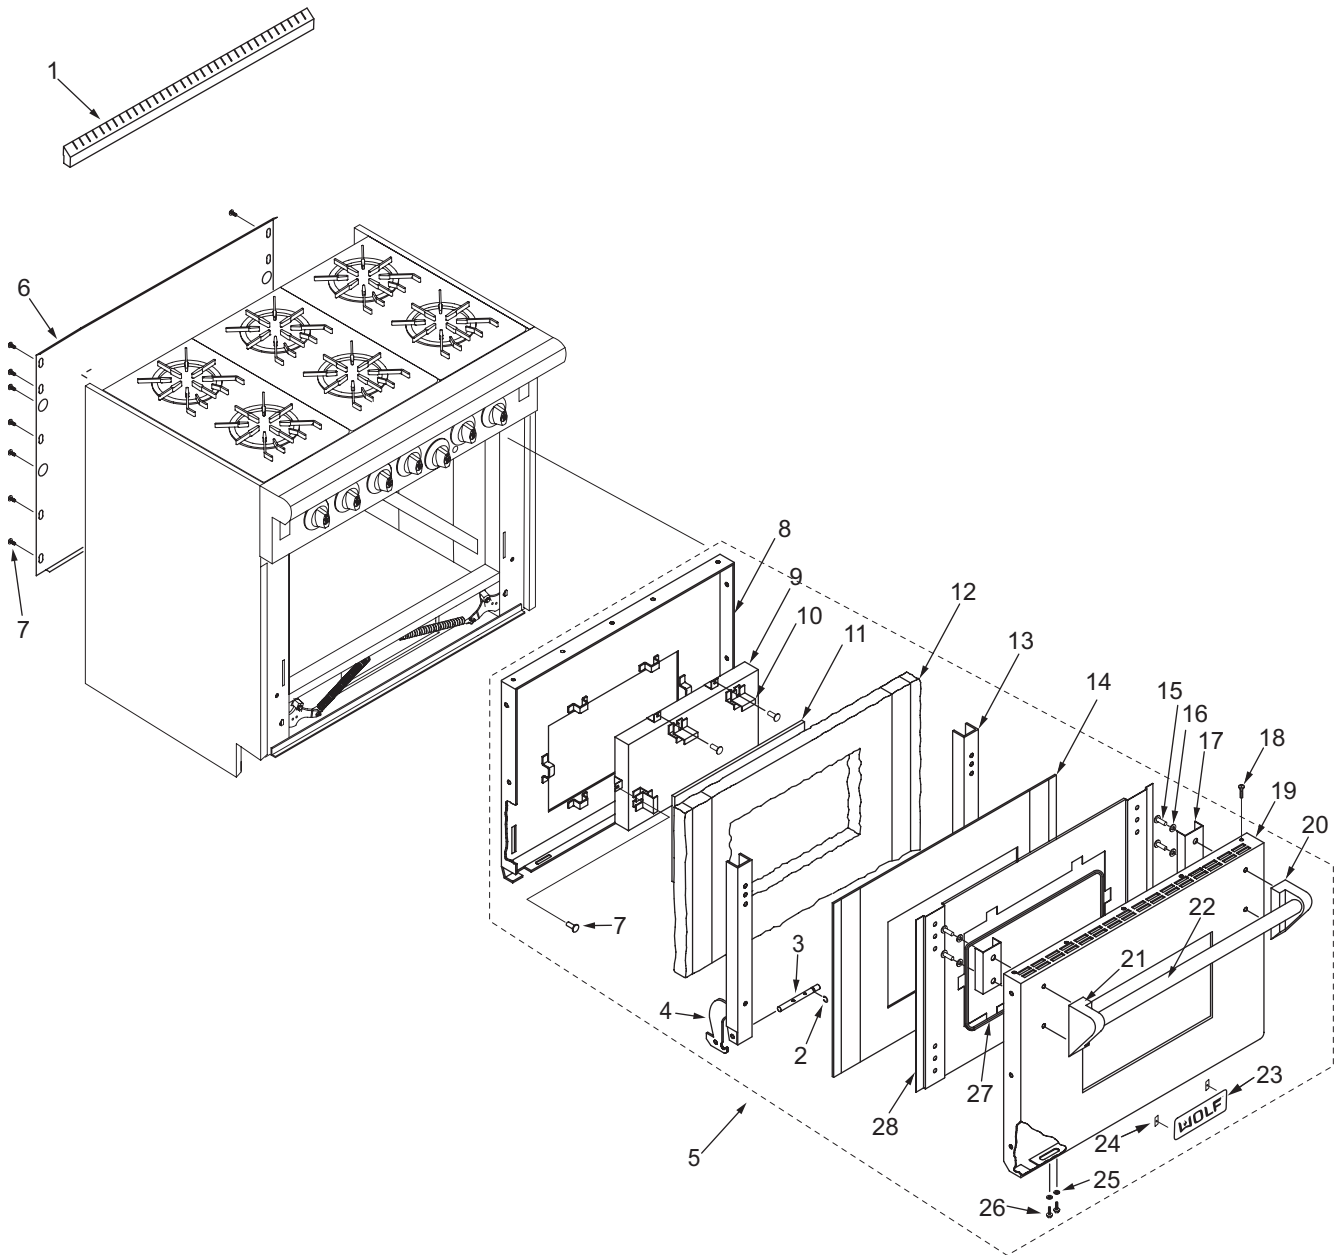

36" Range Door and Riser View

36" Range Door Parts List (Starting with Serial Number 17000000)

<u>Ref #</u>	<u>Part #</u>	<u>Description</u>
1		*Special Order, Call Factory Parts Department Door, Oven Assy, 36" Door Assy. SS
2	809662	Liner, 36" Door-Range, SVCE
3	809637	Hinge Hydraulic, SVCE
4	809658	Hinge, Spring, 36"SVCE
5	809667	Clip, Oven Glass Retainer, SVCE
6	730228	Screw, #10-24 x 1/2"
7	809651	Window, Oven Door Large, SVCE
8	809664	Glass, Oven Door, Large, SVCE
9	809661	Insulation, Blkt, 36", SVCE
10	809639	Bracket Assy, End Cap, Range, SVCE
11	730141	Screw, 1/4-20" x 1/2"
12	809640	Handle End Cap, Right, SVCE
13	809641	Handle End Cap, Left, SVCE
14	804396	8-32x .375 Set Screw
15	809659	Handle Bar, 36", SVCE
16	800925	Logo, Wolf, Large
17	809656	Door, Skin - 36" Logo Assy, SVCE
18	809663	J-Trim, Oven Window Lg, SVCE
19	809660	Baffle, 36" Door - Range SVCE
20	803273	Pin, Pilot
21	809373	Retainer, Hinge, SVCE
22	730239	Screw, #8x3/8"
23	803372	#10-16 X 1/2" Screw CR Truss HD
	804789	Washer, Fiber
24	801541	8-18 X 1/2" Screw TYPE B H/W/HD