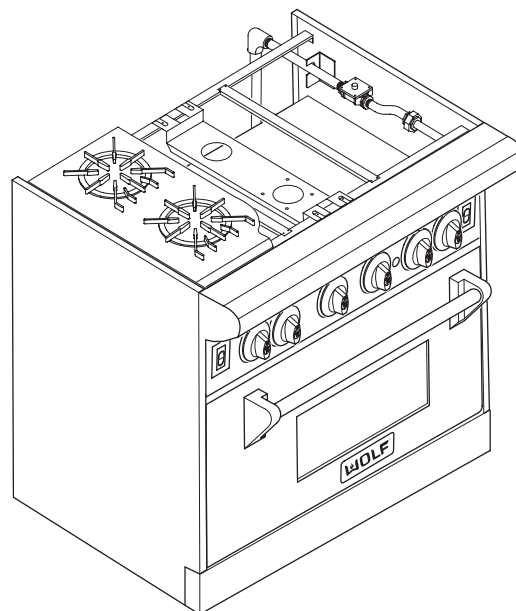

36" Range Top View

IR Griddle