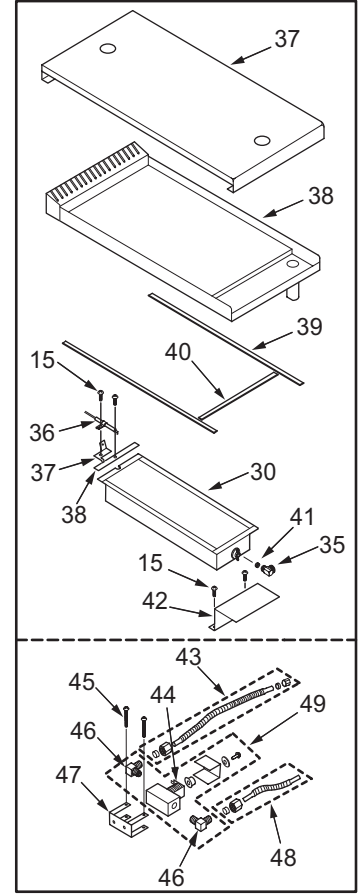

36" Range Top View

IR Griddle