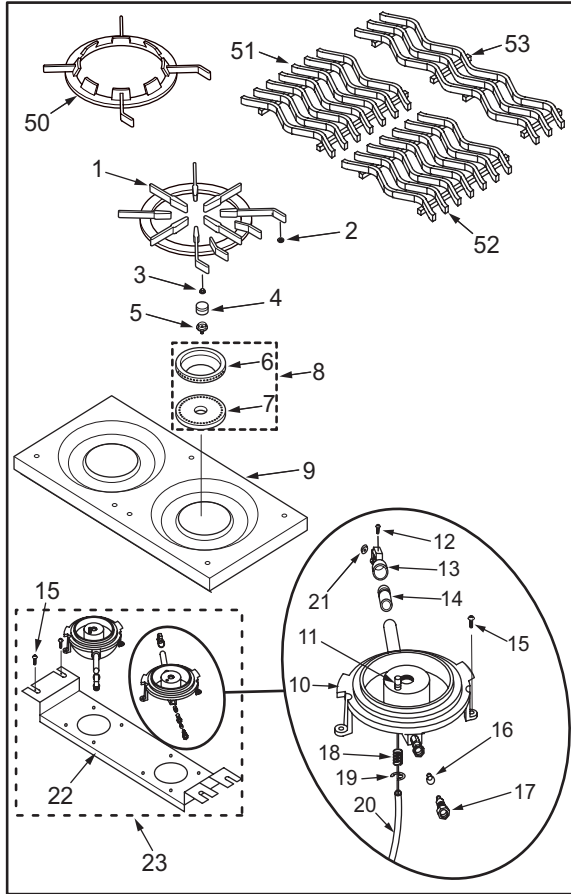

36" Range Top View

Surface Burner