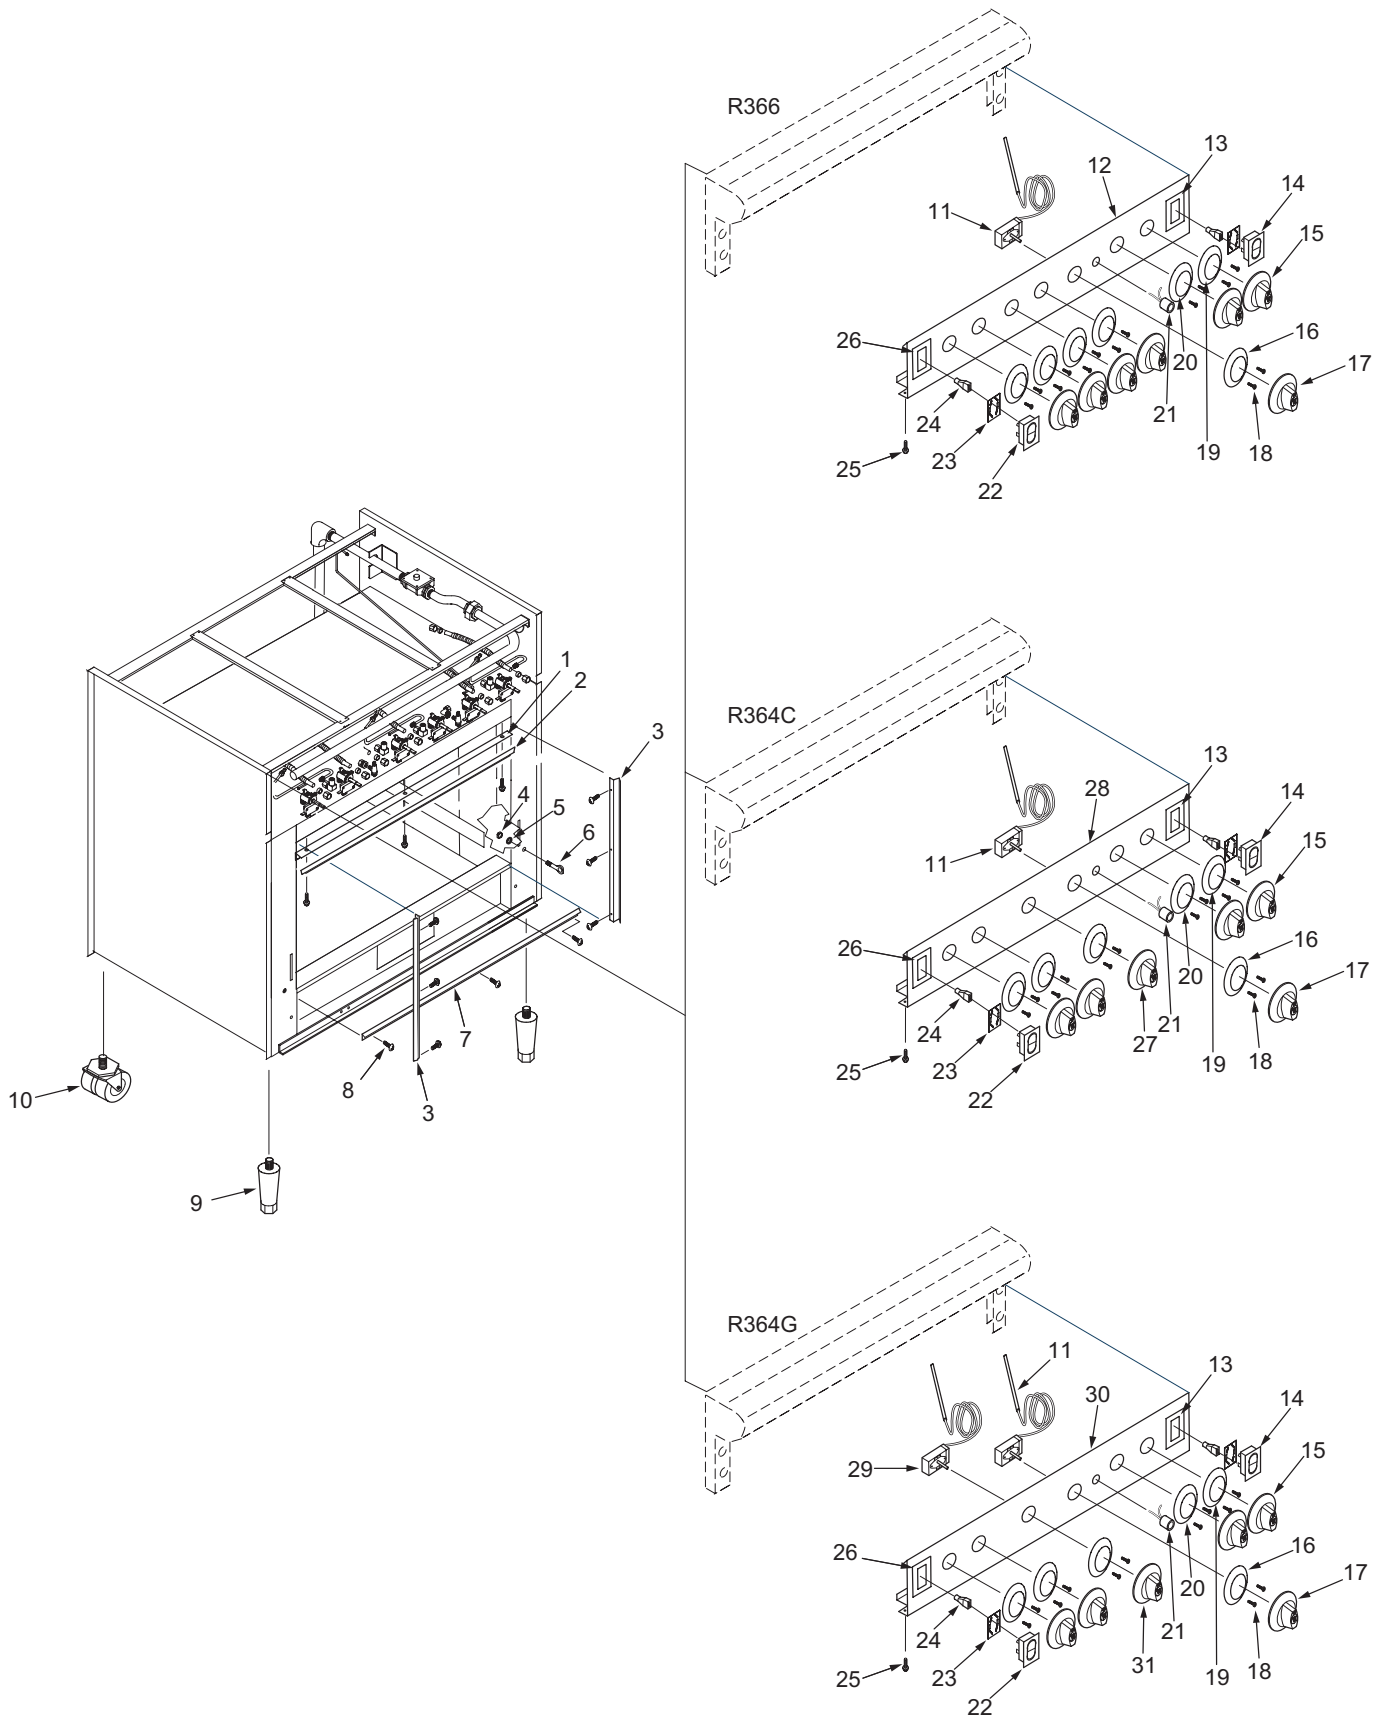

* - Prior to Serial Number (PTS) 17000000
 ** - Starting with Serial Number (SWS) 17000000

Not Shown

803239 Wrench, Caster Adjusting

36" Range Front Panel View

36" Range Manifold Parts List

<u>Ref #</u>	<u>Part #</u>	<u>Description</u>
1	803171	Flex Tubing Service Package 5/16" x 14"
2	807667	Ferrule, Sleeve Brass
3	807677	Nut, Compress Brass
4	801937	Flex Tubing Service Package 3/16 x 27"
5	803172	Flex Tubing Service Package 3/8" x 42"
6	714361	Connector, 3/8"
7	722133	Screw, Hex Head
8	720885	Bracket, Valve Mounting
9	807665	Ferrule, 3/16"
10	720888	Fitting, 3/16"
11	723350	Regulator,, Pressure Convertible 3/4"
	801358	Regulator, 1/2" Convertible
12	722832	Pipe, Offset
13	719033	Union, 1/2" Black
14	804418	Manifold (R366)
15	719370	Plug, Hex Head, 1/8"
16	801936	Flex Tubing Service Package 3/16" x 16"
17	800892	Orifice, Bypass Inner, Natural Gas
	800055	Orifice, Bypass Inner, LP Gas
18	800884	Orifice, Bypass Outer, Natural Gas
	800054	Orifice, Bypass Outer, LP Gas
19	809153	Burner Valve & Switch Assy, Nat
	809154	Valve, Burner, LP Gas
20	807141	Valve, Switch
21	803169	Flex Tubing Service Package 3/8" x 48"
22	719393	Elbow, Brass, 3/8"
23	720330	Valve, Shut Off, Oven
24	722278	Elbow, Adapter, Compression
25	807668	Ferrule, 3/16"
26	807678	Nut, 3/8"
27	803167	Flex Tubing Service Package 3/8" x 12"
28	722413	Valve, Brass
29	713810	Switch, Valve Ignition
30	804418	Manifold (R366)
	805655	Manifold (R364C)
	805654	Manifold R364G)
31	714296	Tee
32	803168	Flex Tubing Service Package 3/8" x 18"
33	786977	Shield, Corner Wire