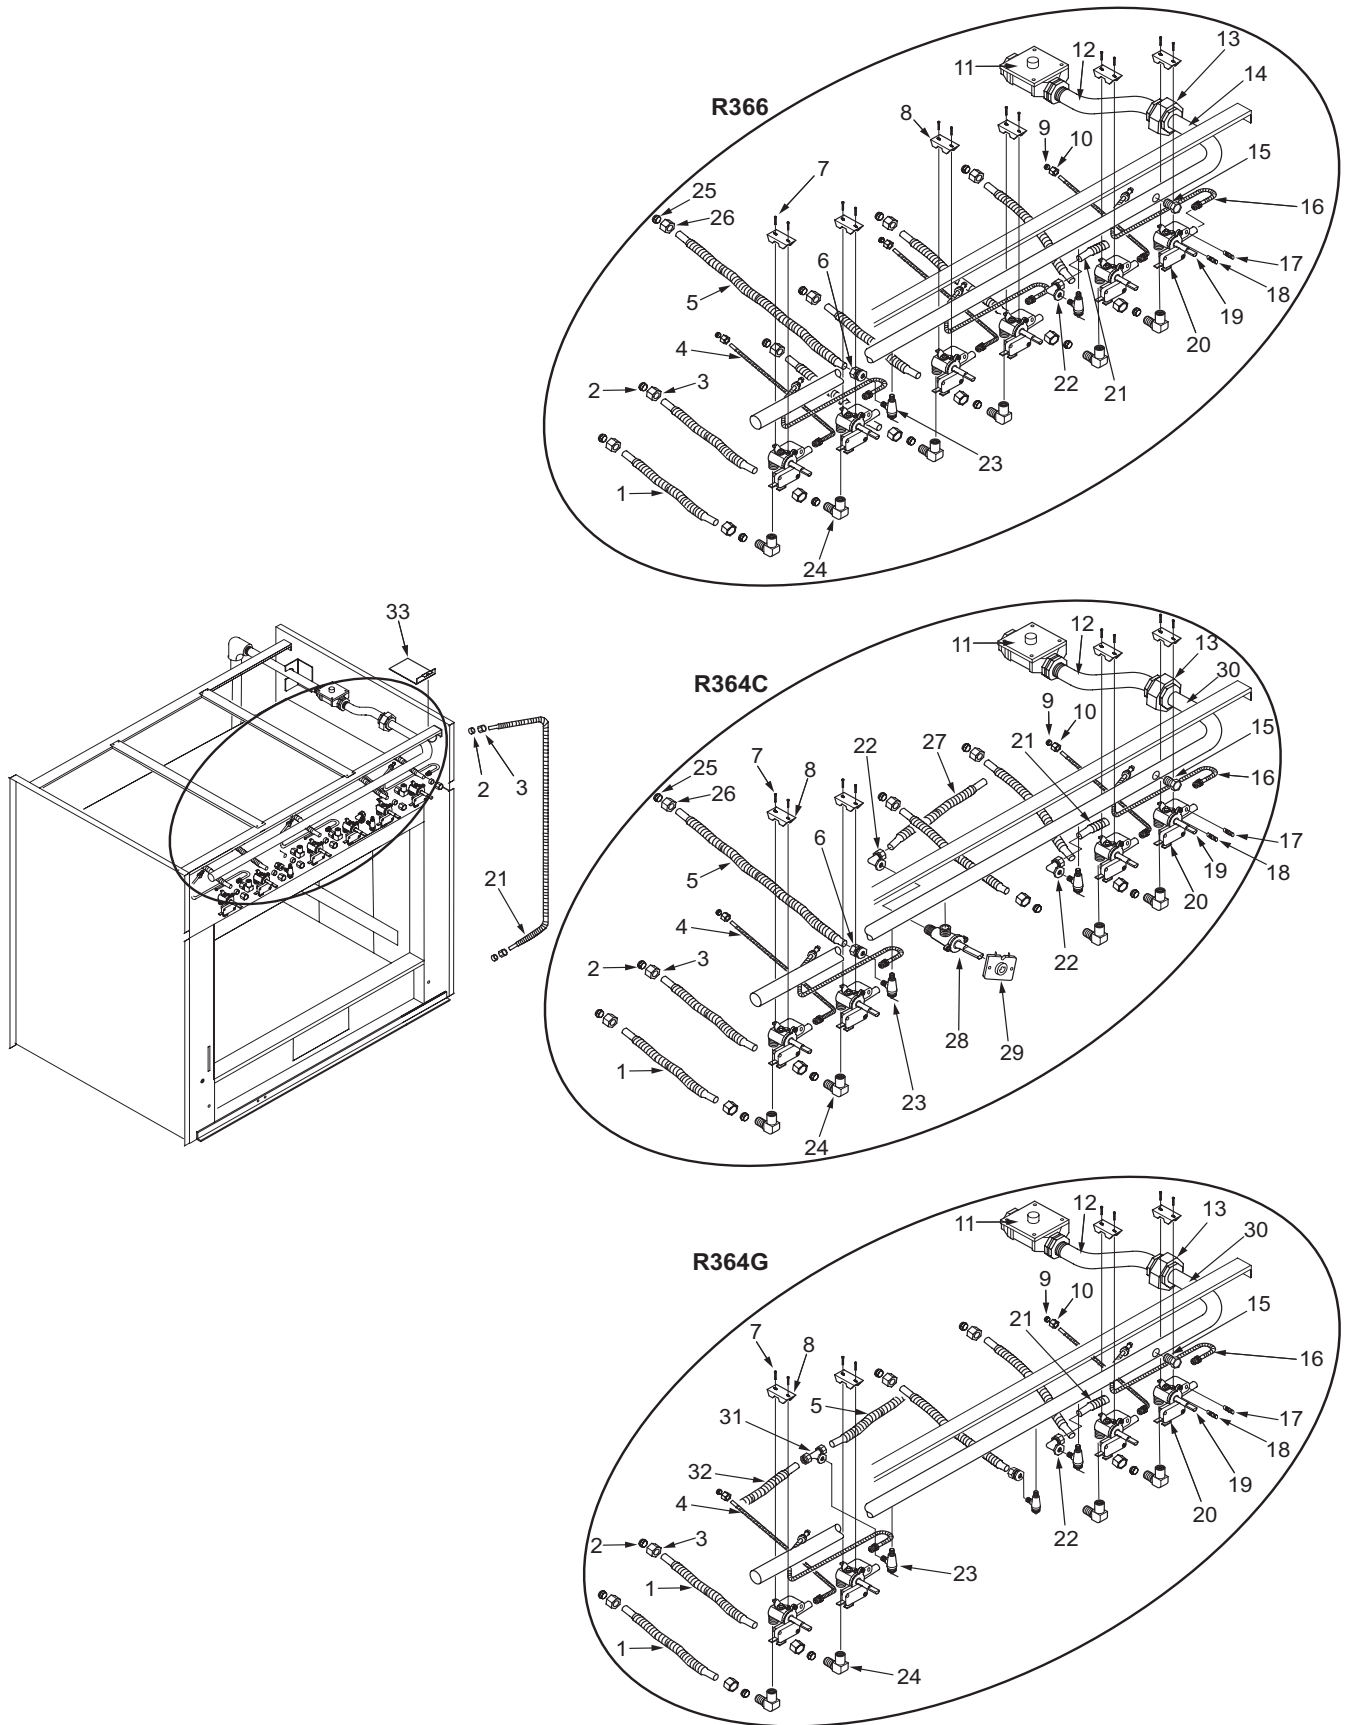

36" Range Manifold Parts List

<u>Ref #</u>	<u>Part #</u>	<u>Description</u>
1	803171	Flex Tubing Service Package 5/16" x 14"
2	807667	Ferrule, Sleeve Brass
3	807677	Nut, Compress Brass
4	801937	Flex Tubing Service Package 3/16 x 27"
5	803172	Flex Tubing Service Package 3/8" x 42"
6	714361	Connector, 3/8"
7	722133	Screw, Hex Head
8	720885	Bracket, Valve Mounting
9	807665	Ferrule, 3/16"
10	720888	Fitting, 3/16"
11	723350	Regulator,, Pressure Convertible 3/4"
	801358	Regulator, 1/2" Convertible
12	722832	Pipe, Offset
13	719033	Union, 1/2" Black
14	804418	Manifold (R366)
15	719370	Plug, Hex Head, 1/8"
16	801936	Flex Tubing Service Package 3/16" x 16"
17	800892	Orifice, Bypass Inner, Natural Gas
	800055	Orifice, Bypass Inner, LP Gas
18	800884	Orifice, Bypass Outer, Natural Gas
	800054	Orifice, Bypass Outer, LP Gas
19	809153	Burner Valve & Switch Assy, Nat
	809154	Valve, Burner, LP Gas
20	807141	Valve, Switch
21	803169	Flex Tubing Service Package 3/8" x 48"
22	719393	Elbow, Brass, 3/8"
23	720330	Valve, Shut Off, Oven
24	722278	Elbow, Adapter, Compression
25	807668	Ferrule, 3/16"
26	807678	Nut, 3/8"
27	803167	Flex Tubing Service Package 3/8" x 12"
28	722413	Valve, Brass
29	713810	Switch, Valve Ignition
30	804418	Manifold (R366)
	805655	Manifold (R364C)
	805654	Manifold R364G)
31	714296	Tee
32	803168	Flex Tubing Service Package 3/8" x 18"
33	786977	Shield, Corner Wire

Not Shown

806378	Wiring Harness, Manifold, R366
806379	Wiring Harness, Rear, R366
806380	Wiring Harness, Manifold, R34C
806381	Wiring Harness, Rear, R34C
806382	Wiring Harness, Manifold, R364G
806383	Wiring Harness, Rear, R364G
807099	Harness Rpl Component, R366
807100	Harness Rpl Component, R364C
807101	Harness Rpl Component, R364G

36" Range Manifold View