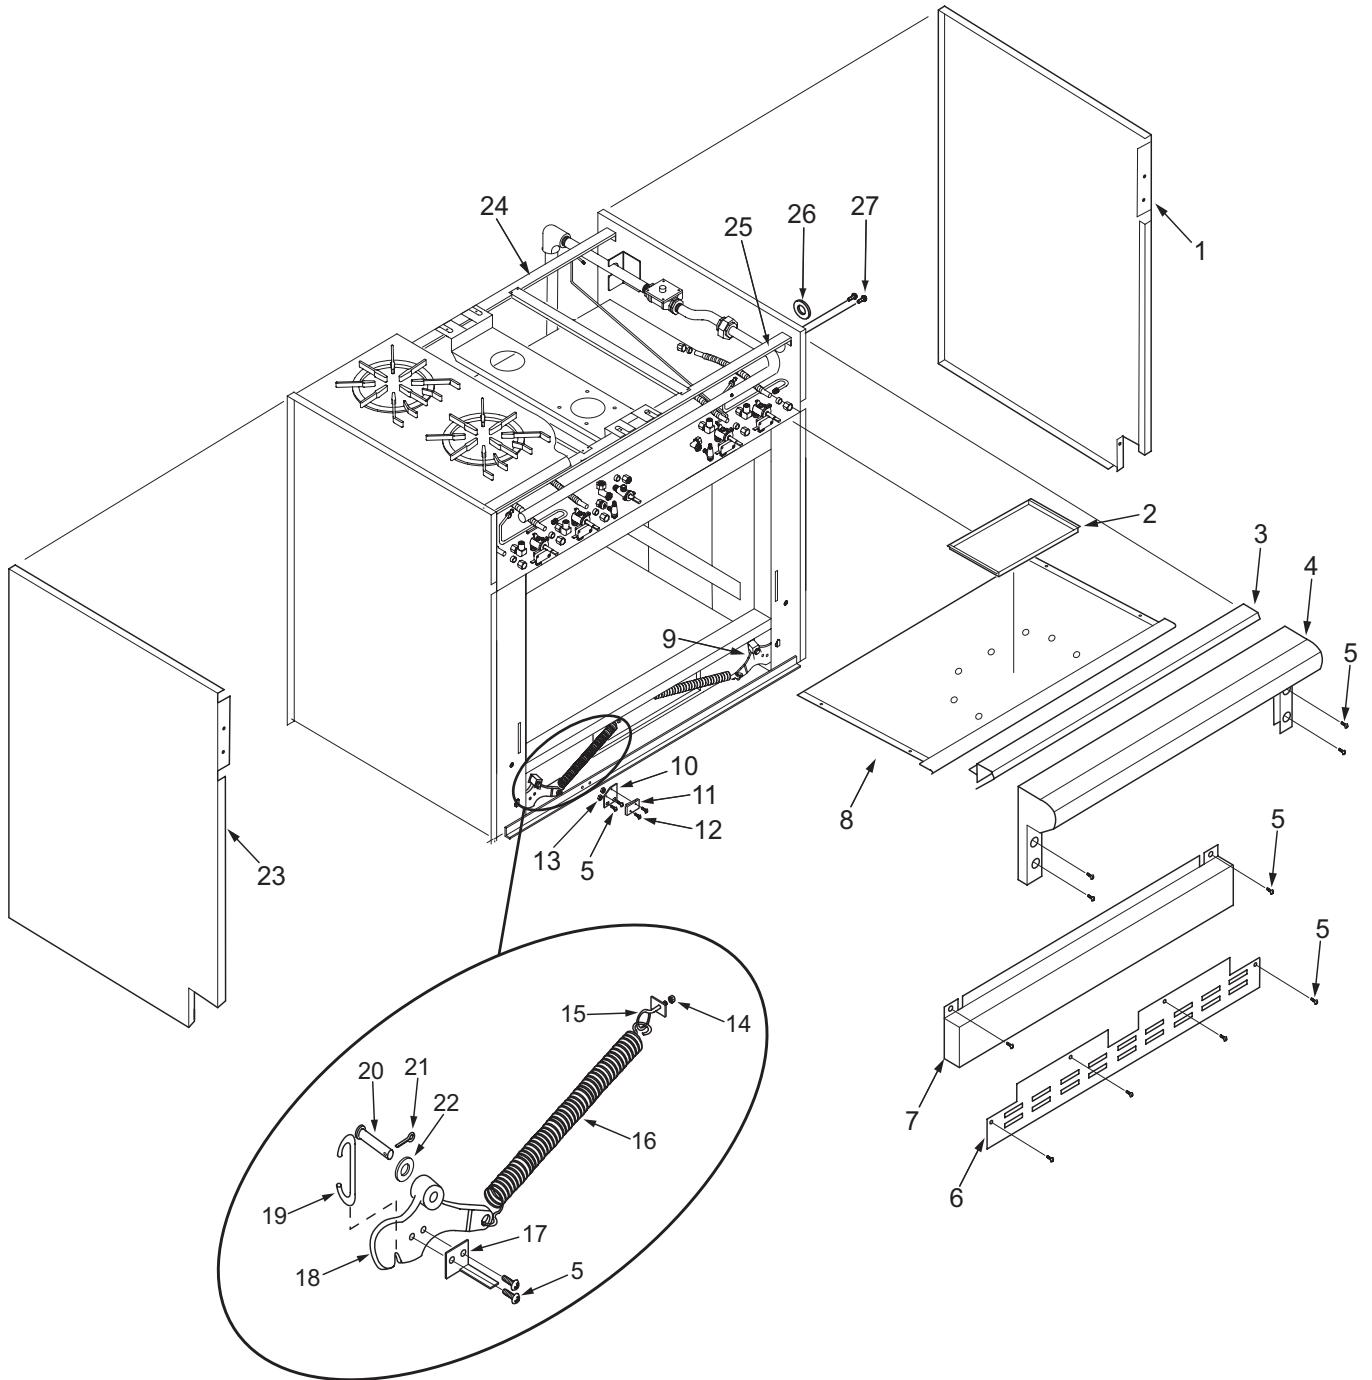

36" Range Dress Panels Parts List

<u>Ref #</u>	<u>Part #</u>	<u>Description</u>
1	787306	Panel, Outer RH, SS 30/36" Range
	787308	Panel, Outer RH, Blk 30/36" Range
2	786714	Pan, Grease SS W/O Dimples
	801687	Pan, Grease W/Dimples
3	768259	Baffle, Roll Front 36" Range
4	801922	Roll Front
5	730228	Screw #10-24 x 1/2" Phillips
6	807587	Skirt, Front SS, 36" Range
	767668	Skirt, Front Black, 30" Range
7	809367	Panel, Lower Front, SS
	767645	Panel, Lower Front, Black 3
8	788028	Pan, Drip Assy. (See SN Breaks)
	801361	Drip Tray, 36" (See SN Breaks)
9	719711	Arm, Rocker RH
10	766547*	Bracket, Door Switch
	809377**	Bracket, Door Switch
11	809365	Switch, Door Interlock
12	730228	Screw 10-24 X 1/2" Phillips Head
13	730535*	Nut, 6-32 Lock
14	730506*	Nut, Oversize
15	719331*	Bolt, Eye 1/4-20 x 3"
16	718361*	Spring, Door
17	768260*	Angle, Switch
18	719710*	Arm, Rocker, LH
19	719344*	Hook, "S", Oven Door
20	719350*	Pin, Clevis, 3/8 x 2"
21	730410*	Pin, Cotter, 3/32" x 1-1/4"
22	730310*	Washer
23	787307	Panel, Outer LH, SS 30/36" Range
	787309	Panel, Outer LH, Blk 30/36" Range
24	767622	Channel, Front, 36" Range
25	767623	Channel, Rear, 36" Range
26	714369	Bushing, Snap 1/2"
27	722270	Rivet, Pop 3/16"

Not Shown

801256	Slide, Drip Tray, Lh
801257	Slide, Drip Tray, Rh

* - Prior to Serial Number (PTS) 17000000
 ** - Starting with Serial Number (SWS) 17000000

36" Range Dress Panels View

36" Range Top Parts List