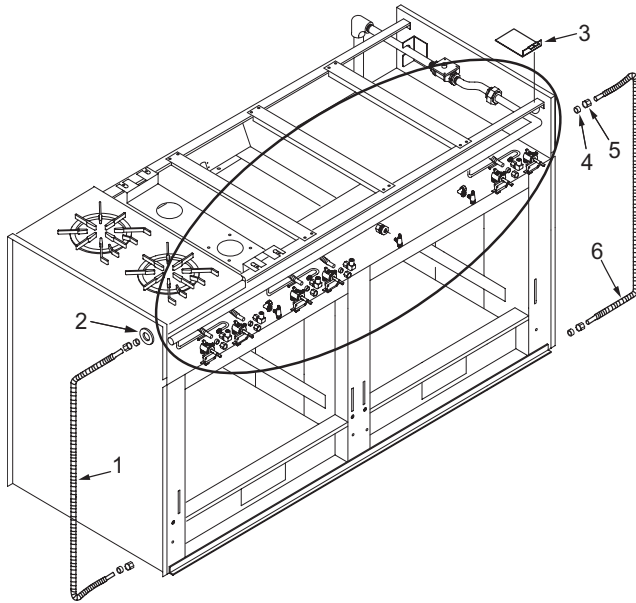

60" Range Manifold Parts List (2 of 2)

<u>Ref #</u>	<u>Part #</u>	<u>Description</u>
1	803169	Flex Tubing Service Package 3/8" x 48"
2	714369	Bushing, Snap 1/2"
3	786977	Shield, Corner Wire
4	807667	Ferrule, Sleeve Brass
5	807677	Nut, Compress Brass
6	803172	Flex Tubing Service Package 3/8" x 42"
7	803171	Flex Tubing Service Package 5/16" x 14"
8	807677	Nut, Compress Brass
9	807667	Ferrule, Sleeve Brass
10	803172	Flex Tubing Service Package 3/8" x 42"
11	803167	Flex Tubing Service Package 3/8" x 12"
12	722133	Screw, Hex Head
13	720885	Bracket, Valve Mounting
14	801937	Flex Tubing Service Package 3/16" x 27"
15	720888	Fitting, 3/16"
16	807665	Ferrule, 3/16"
17	723350	Regulator, Pressure Convertible 3/4'
	801358	Regulator, 1/2" Convertible
18	722832	Pipe, Offset
19	719033	Union, 1/2" Black
20	805677	Manifold (R606F)
21	801936	Flex Tubing Service Package 3/16" x 16"
22	809153	Burner Valve & Switch Assy, Nat
	809154	Valve, Burner, LP Gas
23	800892	Orifice, Bypass Inner, Natural Gas
	800055	Orifice, Bypass Inner, LP Gas
24	800884	Orifice, Bypass Outer, Natural Gas
	800054	Orifice, Bypass Outer, LP Gas
25	807141	Valve, Switch
26	719393	Elbow Brass, 3/8"
27	719370	Plug, Hex Head, 1/8"
28	720330	Valve, Shut Off, Oven
29	722278	Elbow,Adapter, Compression
30	714361	Connector, 3/8"
31	713810	Switch, Valve Ignition
32	722413	Valve, Brass 3/8"
33	805671	Manifold (R604CF)
	805672	Manifold (R604GF)
34	714296	Tee, 3/8"
35	722224	Tubing, Flex, 3/8" x 30"

Not Shown

800288	Wiring Harness, Manifold, R606F
800296	Wiring Harness, Manifold, R604CF
800280	Wiring Harness, Manifold, R604GF
800290	Wiring Harness, Cover, R606F
800298	Wiring Harness, Cover, R604CF
800282	Wiring Harness, Cover, R604GF

60" Range Manifold View (2 of 2)

**NOTE: SEE PRECEDING PAGE FOR
ADDITIONAL 60" RANGE
MANIFOLD VIEWS**