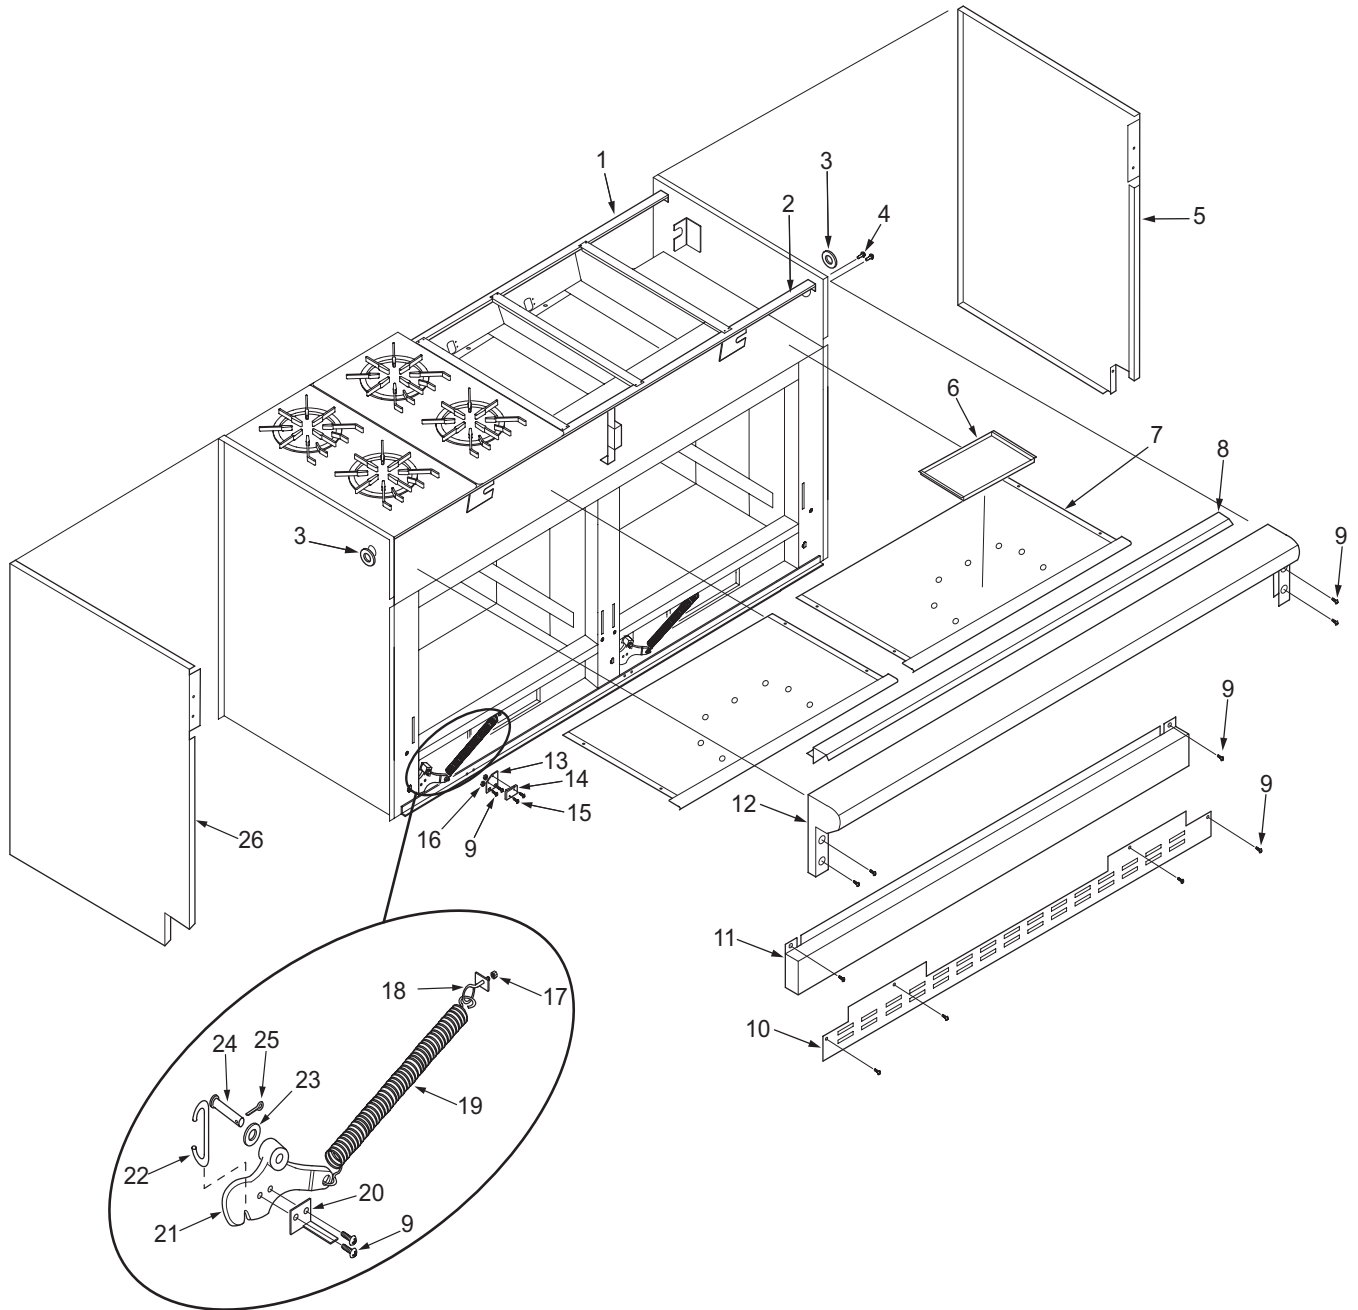

60" Range Dress Panels View

60" Range Top Parts List

Ref #	Part #	Description	Ref #	Part #	Description
1	801669	Grate, Wok (See SN Breaks)	35	800258	Elbow
	804230	Grate, Wok (See SN Breaks)	36	786978	Baffle, Charbroiler
2	800146	S Grate, Rear (See SN Breaks)	37	786129	Spacer, IR Burner
	804229	S Grate, Rear (See SN Breaks)	38	786029	Bracket, Sparker
3	800137	S Grate, Front (See SN Breaks)	39	714415	Sparker
	804228	S Grate, Front (See SN Breaks)	40	804711	Shield, Charbroiler Electrode
4	720829	Grate, Spider (See SN Breaks)	41	801265	Single Griddle Cover Kit - 11" Griddle (See SN Breaks)
	809099	Grate, Spider (See SN Breaks)		809311	Griddle Cover - 11" New Style Griddle (SEE SN Breaks)
5	722421	Grate Foot Pad (See SN Breaks)		801266	Double Griddle Cover Kit - 22" Griddle Old Style Griddle Cover & BackSplash (See SN Breaks)
6	722422	Washer, Silicone, Spider Grate (See SN Breaks)		809312	Griddle Cover - 22" New Style (See SN Breaks)
7	720801	Burner, Inner Head, Plated		802508	Griddle Assembly, 11"
	800041	Burner, Inner Head, Black Enamel		802509	Griddle Assembly, 22"
8	720887	Base, Inner Burner		800067	Seal, Griddle, 20"
	800044	Burner, Inner Base, Black Enamel	42	800066	Seal, Griddle, 9"
9	720803	Burner, Outer (See SN Breaks)		800048	Orifice, IR Charbroiler, Natural Gas
	801150	Cap, burner, Outer Head, Black Enamel	43	800050	Orifice, IR Charbroiler, LP Gas
10	720802	Ring, Cross (See SN Breaks)	44	786127	Baffle, Griddle
	801151	Ring, Burner, Inner Base, Black Enamel	45	803168	Flex Tubing Service Package 3/8" x 18"
11	803965	Burner Ring/Cap, Service Package	46	770093	Solenoid, (Coil Only)
12	766446	Top, Pressed Steel, Porcelain (See SN Breaks)	47	730229	Screw #10-24 x 1-1/2"
	805519	Top, Pressed Steel, (See SN Breaks)	48	719376	Elbow, Brass 3/8"
13	722162	Screw, Phillips Head	49	719377	Fitting, Straight 3/8"
14	807864	Holder, Jet Assembly	50	804404	Holder, Single Solenoid
15	720886	Venturi	51	756302	Holder, Double Solenoid
16	730228	Screw #10-24 x 1/2"	52	803167	Flex Tubing Service Package 3/8" x 12"
17	800882	Orifice, Inner Burner, Natural Gas		807622	Valve, Single Solenoid, w/fittings
	800052	Orifice, Inner Burner, LP Gas	53	807623	Valve, Double Solenoid, w/fittings
18	720900	Fitting, 3/16"		803374	Vent, Frenchtop
19	719566	Sleeve, 1/4" Fiberglass	54	786718	Spacer, Rear
20	720822	Ring	55	NLA	Ring, Center French Top
21	807598	Spring	56	NLA	Ring, Inner French Top
22	801149	Base, Burner	57	NLA	Ring, Outer French Top
23	806483	Service Components, Electrode	58	NLA	Plate, French Top
24	800872	Orifice, Outer Burner, Natural Gas	59	NLA	Components, Frenchtop
	800051	Orifice, Outer Burner, LP Gas	60	806466	Spacer, Front - FT Cover
25	767615	Panel, Burner Support	61	805658	Ring, Flame
26	809019	Burner Assembly - Also need to order 806483	62	786727	Burner Head
	762215	Backsplash, Decorative	63	723063	Venturi, Gas Hotplate
27	759715	Cover, Charbroiler 11"	64	722521	Burner Base
28	(Order 2 for	Double Charbroiler 22")	65	722536	Electrode, French Top
29	786081	Rack, Charbroiler	66	723011	Pan, Burner
30	769593	Frame, Charbroiler	67	786716	Baffle, Pan French Top
31	722631	Screen, Reverberator	68	786719	Clip, Retaining
32	762444	Plate, Blank Off	69	723010	Nut, Hotplate
33	809183	Burner, Infrared Assy, Griddle/Charb	70	722522	Electrode Wire
	800048	Orifice, IR Charbroiler, Natural Gas	71	800062	Orifice, French Top Natural Gas
	800050	Orifice, IR Charbroiler, LP Gas	72	800061	Orifice, French Top LP Gas
35	800258	Elbow	73	722530	Holder, Jet Gas
36	786978	Baffle, Charbroiler	74	803170	Flex Tubing Service Package 1/4" x 12"

Not Shown