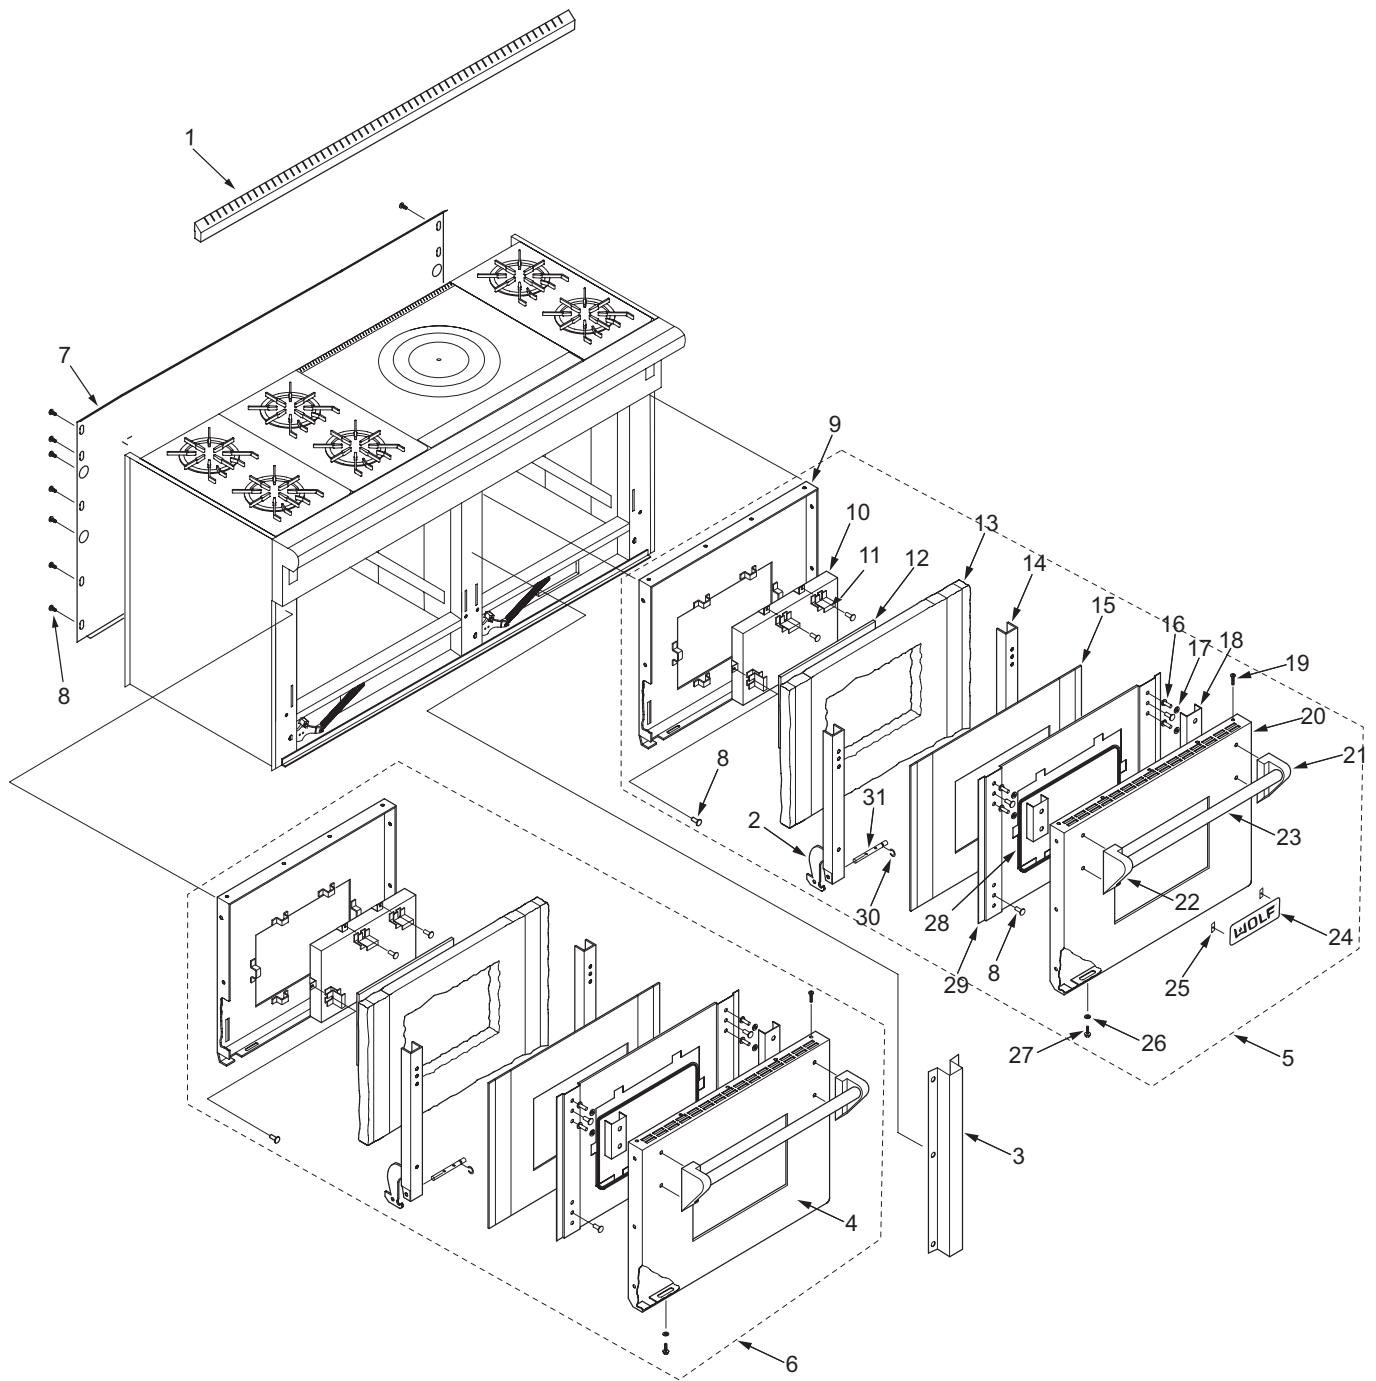

60" Range Door and Riser View

60" Range Door Parts List (Starting with Serial Number 17000000)

<u>Ref #</u>	<u>Part #</u>	<u>Description</u>
1		*Special Order, Call Factory Parts Department Door, Oven Assy, 30" Door Assy. SS
2	809654	Liner, 30" Door-Range, SVCE
3	809637	Hinge Hydraulic, SVCE
4	809649	Hinge, Spring, SVCE
5	809667	Clip, Oven Glass Retainer, SVCE
6	730228	Screw, #10-24 x 1/2"
7	809651	Window, Oven Door Large, SVCE
8	809664	Glass, Oven Door, Large, SVCE
9	809653	Insulation, Blkt, 30", SVCE
10	809639	Bracket Assy, End Cap, Range, SVCE
11	730141	Screw, 1/4-20" x 1/2"
12	809640	Handle End Cap, Right, SVCE
13	809641	Handle End Cap, Left, SVCE
14	804396	8-32x .375 Set Screw
15	809650	Handle Bar, 30", SVCE
16	800925	Logo, Wolf, Large
17	809647	Door, Skin - 30" Logo Assy, SVCE
18	809663	J-Trim, Oven Window Lg, SVCE
19	809652	Baffle, 30" Door - Range SVCE
20	803273	Pin, Pilot
21	809373	Retainer, Hinge, SVCE
22	730239	Screw, #8x3/8"
23	803372	#10-16 X 1/2" Screw CR Truss HD
	804789	Washer, Fiber
24	801541	8-18 X 1/2" Screw TYPE B H/W/HD
25	809655	Door, Skin - 30" No Logo Assy, SVCE
26		*Special Order, Call Factory Parts Department Door Assy. 30" W/O Logo SS

NOTE: Door and door components starting with serial number 17000000. See page 54 & 55 for door and door components prior to serial number 17000000.