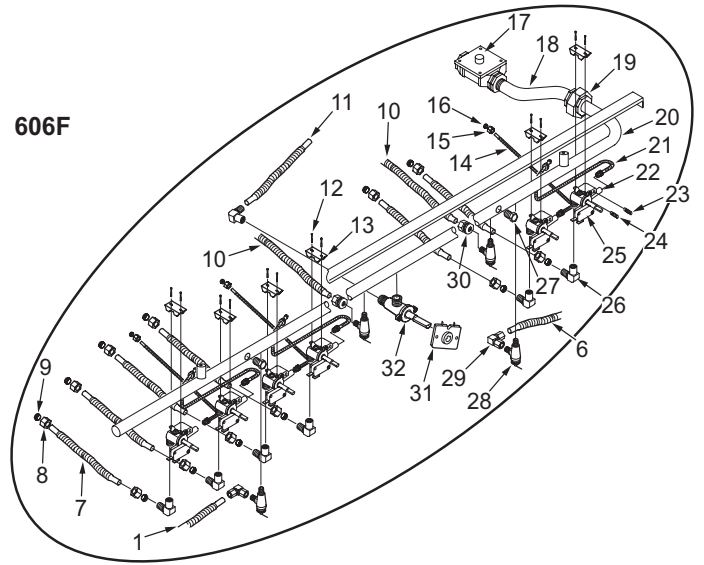

60" Range Manifold Parts List (2 of 2)

<u>Ref #</u>	<u>Part #</u>	<u>Description</u>
1	803169	Flex Tubing Service Package 3/8" x 48"
2	714369	Bushing, Snap 1/2"
3	786977	Shield, Corner Wire
4	807667	Ferrule, Sleeve Brass
5	807677	Nut, Compress Brass
6	803172	Flex Tubing Service Package 3/8" x 42"
7	803171	Flex Tubing Service Package 5/16" x 14"
8	807677	Nut, Compress Brass
9	807667	Ferrule, Sleeve Brass
10	803172	Flex Tubing Service Package 3/8" x 42"
11	803167	Flex Tubing Service Package 3/8" x 12"
12	722133	Screw, Hex Head
13	720885	Bracket, Valve Mounting
14	801937	Flex Tubing Service Package 3/16" x 27"
15	720888	Fitting, 3/16"
16	807665	Ferrule, 3/16"
17	723350	Regulator, Pressure Convertible 3/4'
	801358	Regulator, 1/2" Convertible
18	722832	Pipe, Offset
19	719033	Union, 1/2" Black
20	805677	Manifold (R606F)
21	801936	Flex Tubing Service Package 3/16" x 16"
22	809153	Burner Valve & Switch Assy, Nat
	809154	Valve, Burner, LP Gas
23	800892	Orifice, Bypass Inner, Natural Gas
	800055	Orifice, Bypass Inner, LP Gas
24	800884	Orifice, Bypass Outer, Natural Gas
	800054	Orifice, Bypass Outer, LP Gas
25	807141	Valve, Switch
26	719393	Elbow Brass, 3/8"
27	719370	Plug, Hex Head, 1/8"
28	720330	Valve, Shut Off, Oven
29	722278	Elbow,Adapter, Compression
30	714361	Connector, 3/8"
31	713810	Switch, Valve Ignition
32	722413	Valve, Brass 3/8"
33	805671	Manifold (R604CF)
	805672	Manifold (R604GF)
34	714296	Tee, 3/8"
35	722224	Tubing, Flex, 3/8" x 30"

Not Shown

800288	Wiring Harness, Manifold, R606F
800296	Wiring Harness, Manifold, R604CF
800280	Wiring Harness, Manifold, R604GF
800290	Wiring Harness, Cover, R606F
800298	Wiring Harness, Cover, R604CF
800282	Wiring Harness, Cover, R604GF

60" Range Manifold View (2 of 2)

**NOTE: SEE PRECEDING PAGE FOR
ADDITIONAL 60" RANGE
MANIFOLD VIEWS**