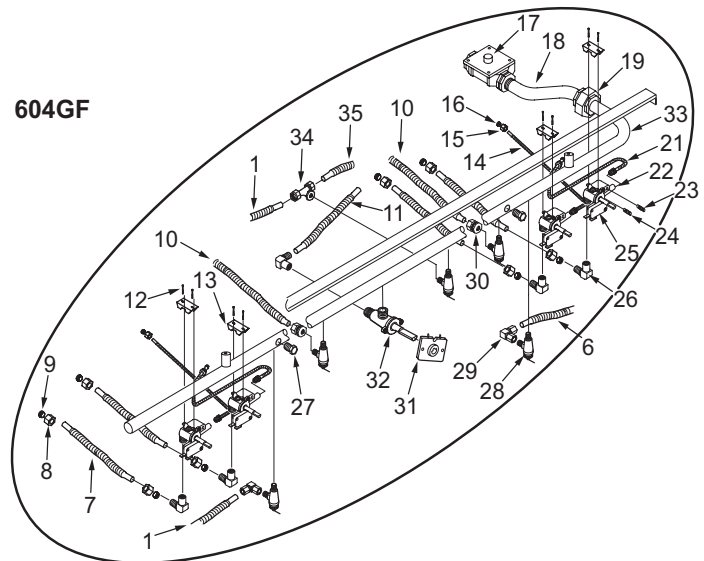

60" Range Manifold Parts List (2 of 2)

<u>Ref #</u>	<u>Part #</u>	<u>Description</u>
1	803169	Flex Tubing Service Package 3/8" x 48"
2	714369	Bushing, Snap 1/2"
3	786977	Shield, Corner Wire
4	807667	Ferrule, Sleeve Brass
5	807677	Nut, Compress Brass
6	803172	Flex Tubing Service Package 3/8" x 42"
7	803171	Flex Tubing Service Package 5/16" x 14"
8	807677	Nut, Compress Brass
9	807667	Ferrule, Sleeve Brass
10	803172	Flex Tubing Service Package 3/8" x 42"
11	803167	Flex Tubing Service Package 3/8" x 12"
12	722133	Screw, Hex Head
13	720885	Bracket, Valve Mounting
14	801937	Flex Tubing Service Package 3/16" x 27"
15	720888	Fitting, 3/16"
16	807665	Ferrule, 3/16"
17	723350	Regulator, Pressure Convertible 3/4'
	801358	Regulator, 1/2" Convertible
18	722832	Pipe, Offset
19	719033	Union, 1/2" Black
20	805677	Manifold (R606F)
21	801936	Flex Tubing Service Package 3/16" x 16"
22	809153	Burner Valve & Switch Assy, Nat
	809154	Valve, Burner, LP Gas
23	800892	Orifice, Bypass Inner, Natural Gas
	800055	Orifice, Bypass Inner, LP Gas
24	800884	Orifice, Bypass Outer, Natural Gas
	800054	Orifice, Bypass Outer, LP Gas
25	807141	Valve, Switch
26	719393	Elbow Brass, 3/8"
27	719370	Plug, Hex Head, 1/8"
28	720330	Valve, Shut Off, Oven
29	722278	Elbow,Adapter, Compression
30	714361	Connector, 3/8"
31	713810	Switch, Valve Ignition
32	722413	Valve, Brass 3/8"
33	805671	Manifold (R604CF)
	805672	Manifold (R604GF)
34	714296	Tee, 3/8"
35	722224	Tubing, Flex, 3/8" x 30"

Not Shown

800288	Wiring Harness, Manifold, R606F
800296	Wiring Harness, Manifold, R604CF
800280	Wiring Harness, Manifold, R604GF
800290	Wiring Harness, Cover, R606F
800298	Wiring Harness, Cover, R604CF
800282	Wiring Harness, Cover, R604GF

60" Range Manifold View (2 of 2)

**NOTE: SEE PRECEDING PAGE FOR
ADDITIONAL 60" RANGE
MANIFOLD VIEWS**