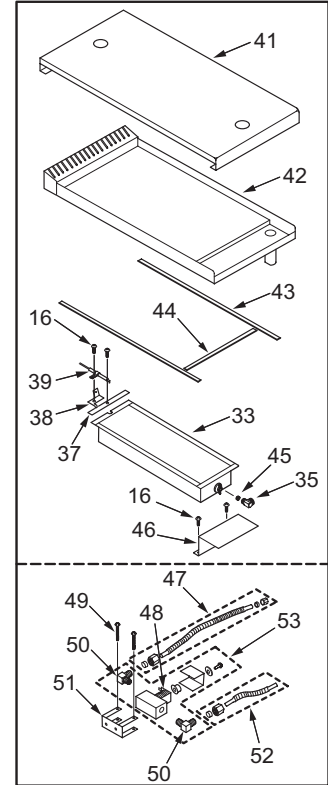

60" Range Top View

Surface Burner

IR Charbroiler

IR Griddle

French Top

60" Range Front Panel Parts List (1 of 2)

<u>Ref #</u>	<u>Part #</u>	<u>Description</u>
1	766543	Baffle, Broiler 30" Range
2	720690	Seal, Door Top (See SN Break)
	803809	Gasket, Door 30" (See SN Break)
3	720692	Seal, Door Side (See SN Break)
	803809	Gasket, Door 30" (See SN Break)
4	730513	Nut, Hex 3/8-16
5	730311	Washer, Lock
6	718195*	Bolt, Trunion
	803579*	Bolt, Trunion, Offset
	730310*	Washer, Trunion Shim
7	730228	Screw #10-24 x 1/2"
8	720691	Seal, Door Bottom (See SN Break)
	803809	Gasket, Door 30" (See SN Break)
9	721013	Leg, Range, 3"
10	803436	Caster Dual Wheel 2"
11	730239	Screw #8-32 x 3/8"
12	722713	Label, Light Switch
13	722712	Label, Fan Switch
14	714902	Thermostat, Oven
15	805787	Thermostat, Griddle
16	787540	Panel, Front (See SN Breaks)
	801093	Panel, Front R606CG Also need to order # 722713 and # 722712 (See SN Breaks)
17	715142	Terminal, Command Dummy
18	722564	Shield, Switch Terminal
19	720816	Switch, Oven Light
20	720815	Switch, Oven Fan
21	720879	Knob, Control, Red (See SN Breaks)
	801312	Knob, Surface Burner Valve, Red
	720880	Knob, Control, Black (See SN Breaks)
	801313	Knob, Surface Burner Valve, Black
22	718146	Bezel, Oven Thermostat (See SN Breaks)
	801348	Bezel, W/Tick Mark (See SN Breaks)
23	720818	Knob, Oven, Red (See SN Breaks)
	801308	Knob, Oven Therm, W/ Broil, Red See SN Breaks)
	720819	Knob, Oven, Black (See SN Breaks)
	801309	Knob, Oven Therm, W/ Broil, Black (See SN Breaks)
24	721014	Knob, Thermostat Griddle, Red (See SN Breaks)
	801310	Knob, Thermostat Griddle, Red (See SN Breaks)
	721015	Knob, Thermostat Griddle, Black See SN Breaks)
25	730076	Screw #6-32 x 1/4"
26	721017	Knob, Charbroiler, Red (See SN Breaks)
	801306	Knob, Charbroiler/French To, Red (See SN Breaks)
	721018	Knob, Charbroiler, Black (See SN Breaks)
	801307	Knob, Charbroiler/French Top, Black (See SN Breaks)
27	801347	Bezel, Rear (See SN Breaks)
28	801346	Bezel, Front (See SN Breaks)
29	720017	Light, Indicator, Red, Oven
30	787536	Panel, Front, 6OB & 22" Charbroil (See SN Breaks)
	801091	Panel, Front R606DC Also need to order # 722713 and # 722712 (See SN Breaks)
31	787534	Panel, Front, 6OB & 22" Griddle (See SN Breaks)
	801090	Panel, Front R606DG Also need to order # 722713 and # 722712 (See SN Breaks)