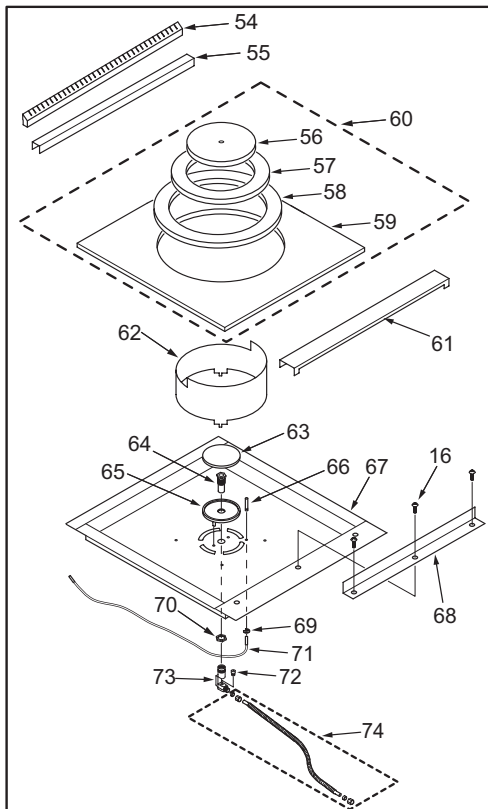

60" Range Top View

Surface Burner

IR Charbroiler

IR Griddle

French Top

60" Range Front Panel Parts List (1 of 2)

<u>Ref #</u>	<u>Part #</u>	<u>Description</u>
1	766543	Baffle, Broiler 30" Range
2	720690	Seal, Door Top (See SN Break)
	803809	Gasket, Door 30" (See SN Break)
3	720692	Seal, Door Side (See SN Break)
	803809	Gasket, Door 30" (See SN Break)
4	730513	Nut, Hex 3/8-16
5	730311	Washer, Lock
6	718195*	Bolt, Trunion
	803579*	Bolt, Trunion, Offset
	730310*	Washer, Trunion Shim
7	730228	Screw #10-24 x 1/2"
8	720691	Seal, Door Bottom (See SN Break)
	803809	Gasket, Door 30" (See SN Break)
9	721013	Leg, Range, 3"
10	803436	Caster Dual Wheel 2"
11	730239	Screw #8-32 x 3/8"
12	722713	Label, Light Switch
13	722712	Label, Fan Switch
14	714902	Thermostat, Oven
15	805787	Thermostat, Griddle
16	787540	Panel, Front (See SN Breaks)
	801093	Panel, Front R606CG Also need to order # 722713 and # 722712 (See SN Breaks)
17	715142	Terminal, Command Dummy
18	722564	Shield, Switch Terminal
19	720816	Switch, Oven Light
20	720815	Switch, Oven Fan
21	720879	Knob, Control, Red (See SN Breaks)
	801312	Knob, Surface Burner Valve, Red
	720880	Knob, Control, Black (See SN Breaks)
	801313	Knob, Surface Burner Valve, Black
22	718146	Bezel, Oven Thermostat (See SN Breaks)
	801348	Bezel, W/Tick Mark (See SN Breaks)
23	720818	Knob, Oven, Red (See SN Breaks)
	801308	Knob, Oven Therm, W/ Broil, Red See SN Breaks)
	720819	Knob, Oven, Black (See SN Breaks)
	801309	Knob, Oven Therm, W/ Broil, Black (See SN Breaks)
24	721014	Knob, Thermostat Griddle, Red (See SN Breaks)
	801310	Knob, Thermostat Griddle, Red (See SN Breaks)
	721015	Knob, Thermostat Griddle, Black See SN Breaks)
25	730076	Screw #6-32 x 1/4"
26	721017	Knob, Charbroiler, Red (See SN Breaks)
	801306	Knob, Charbroiler/French To, Red (See SN Breaks)
	721018	Knob, Charbroiler, Black (See SN Breaks)
	801307	Knob, Charbroiler/French Top, Black (See SN Breaks)
27	801347	Bezel, Rear (See SN Breaks)
28	801346	Bezel, Front (See SN Breaks)
29	720017	Light, Indicator, Red, Oven
30	787536	Panel, Front, 6OB & 22" Charbroil (See SN Breaks)
	801091	Panel, Front R606DC Also need to order # 722713 and # 722712 (See SN Breaks)
31	787534	Panel, Front, 6OB & 22" Griddle (See SN Breaks)
	801090	Panel, Front R606DG Also need to order # 722713 and # 722712 (See SN Breaks)