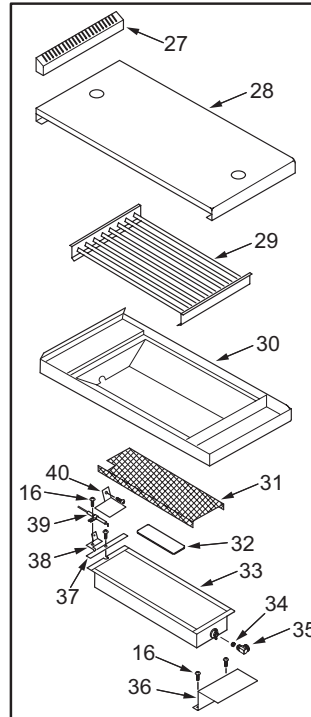

IR Charbroiler