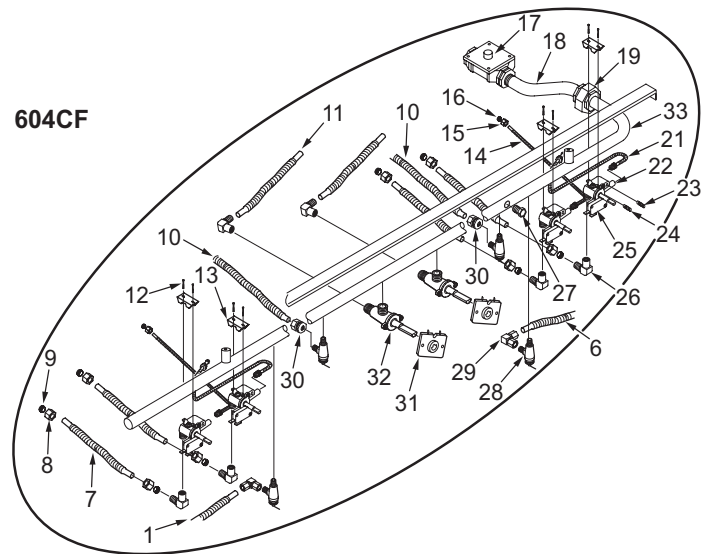

60" Range Manifold Parts List (2 of 2)

<u>Ref #</u>	<u>Part #</u>	<u>Description</u>
1	803169	Flex Tubing Service Package 3/8" x 48"
2	714369	Bushing, Snap 1/2"
3	786977	Shield, Corner Wire
4	807667	Ferrule, Sleeve Brass
5	807677	Nut, Compress Brass
6	803172	Flex Tubing Service Package 3/8" x 42"
7	803171	Flex Tubing Service Package 5/16" x 14"
8	807677	Nut, Compress Brass
9	807667	Ferrule, Sleeve Brass
10	803172	Flex Tubing Service Package 3/8" x 42"
11	803167	Flex Tubing Service Package 3/8" x 12"
12	722133	Screw, Hex Head
13	720885	Bracket, Valve Mounting
14	801937	Flex Tubing Service Package 3/16" x 27"
15	720888	Fitting, 3/16"
16	807665	Ferrule, 3/16"
17	723350	Regulator, Pressure Convertible 3/4'
	801358	Regulator, 1/2" Convertible
18	722832	Pipe, Offset
19	719033	Union, 1/2" Black
20	805677	Manifold (R606F)
21	801936	Flex Tubing Service Package 3/16" x 16"
22	809153	Burner Valve & Switch Assy, Nat
	809154	Valve, Burner, LP Gas
23	800892	Orifice, Bypass Inner, Natural Gas
	800055	Orifice, Bypass Inner, LP Gas
24	800884	Orifice, Bypass Outer, Natural Gas
	800054	Orifice, Bypass Outer, LP Gas
25	807141	Valve, Switch
26	719393	Elbow Brass, 3/8"
27	719370	Plug, Hex Head, 1/8"
28	720330	Valve, Shut Off, Oven
29	722278	Elbow,Adapter, Compression
30	714361	Connector, 3/8"
31	713810	Switch, Valve Ignition
32	722413	Valve, Brass 3/8"
33	805671	Manifold (R604CF)
	805672	Manifold (R604GF)
34	714296	Tee, 3/8"
35	722224	Tubing, Flex, 3/8" x 30"

Not Shown

800288	Wiring Harness, Manifold, R606F
800296	Wiring Harness, Manifold, R604CF
800280	Wiring Harness, Manifold, R604GF
800290	Wiring Harness, Cover, R606F
800298	Wiring Harness, Cover, R604CF
800282	Wiring Harness, Cover, R604GF

60" Range Manifold View (2 of 2)

**NOTE: SEE PRECEDING PAGE FOR
ADDITIONAL 60" RANGE
MANIFOLD VIEWS**