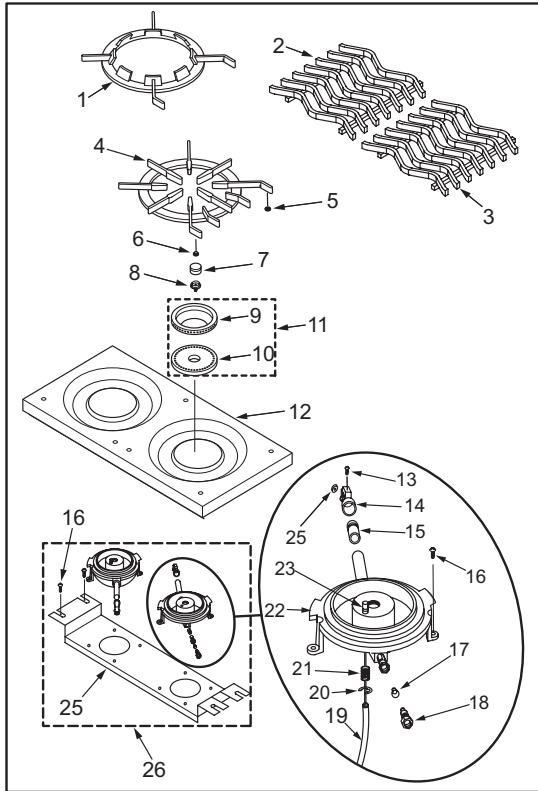

60" Range Top View

Surface Burner