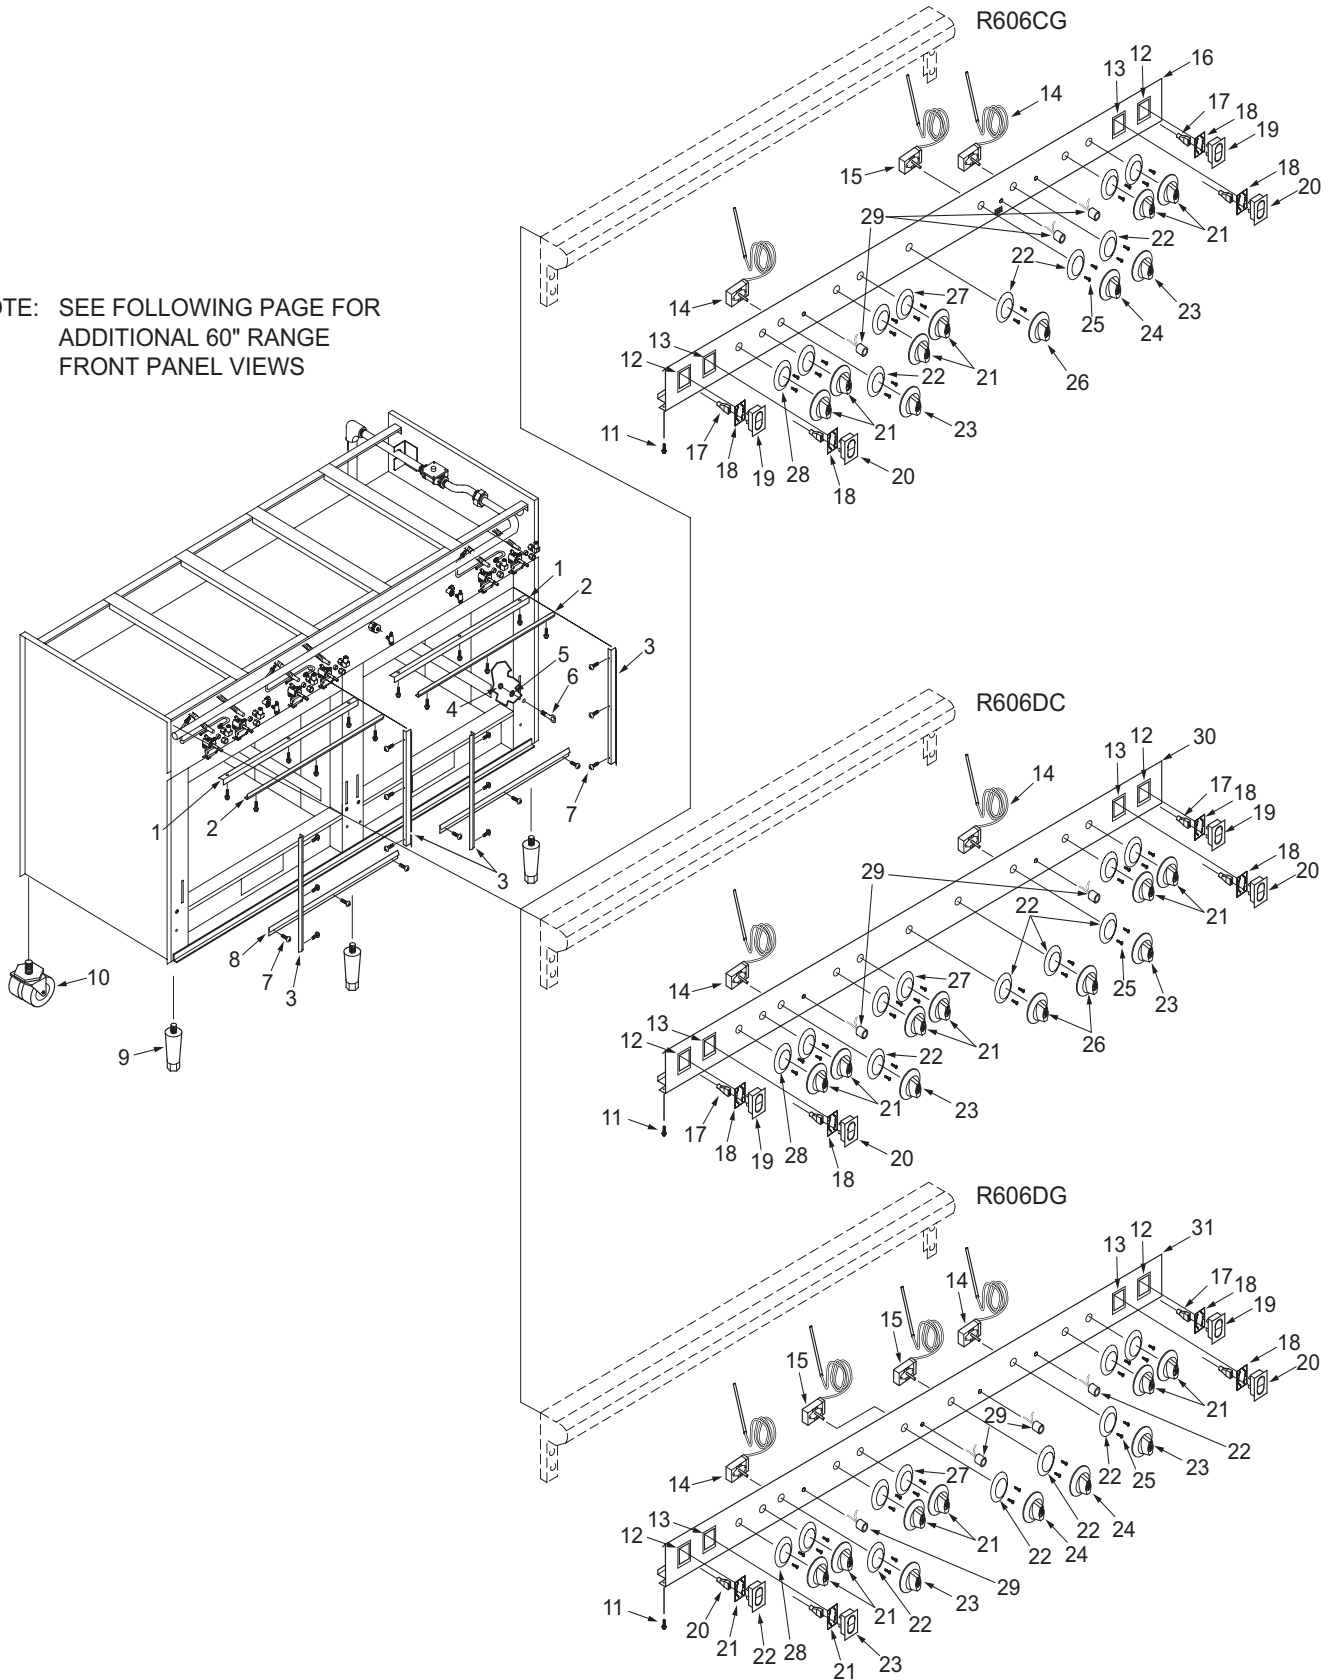

<p>* - Prior to Serial Number (PTS) 17000000 ** - Starting with Serial Number (SWS) 17000000</p>

60" Range Front Panel View (1 of 2)

NOTE: SEE FOLLOWING PAGE FOR
ADDITIONAL 60" RANGE
FRONT PANEL VIEWS

60" Range Front Panel Parts List (2 of 2)

<p>* - Prior to Serial Number (PTS) 17000000 ** - Starting with Serial Number (SWS) 17000000</p>

60" Range Front Panel View (2 of 2)

NOTE: SEE PRECEDING PAGE FOR
ADDITIONAL 60" RANGE
FRONT PANEL VIEWS

60" Range Manifold Parts List (1 of 2)