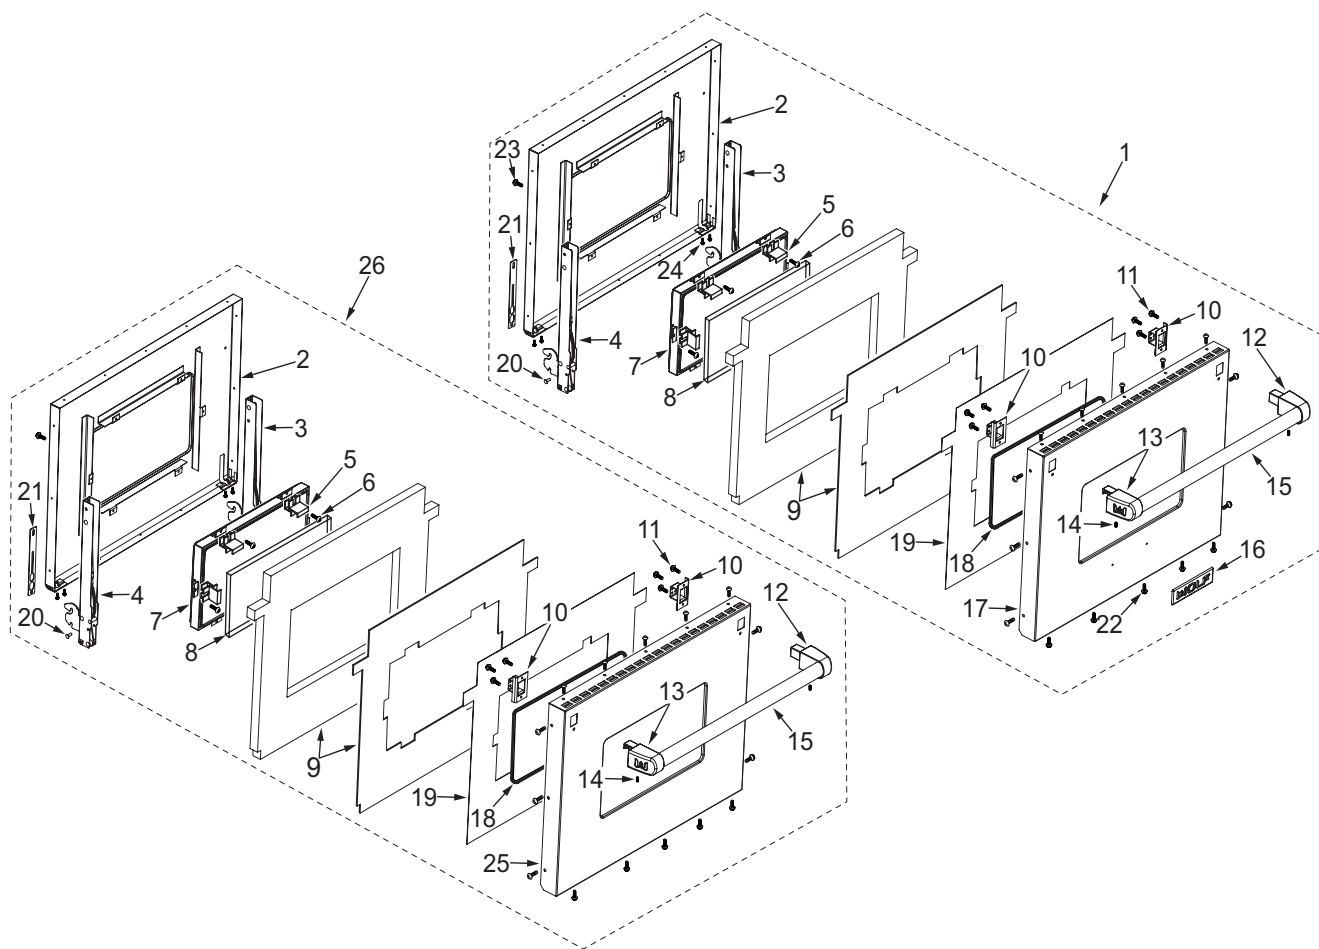

60" Range Door View (Starting with Serial Number 17000000)

60" Range Dress Panels Parts List

<u>Ref #</u>	<u>Part #</u>	<u>Description</u>
1	787515	Channel, Rear 60"
2	787514	Channel, Front, 60"
3	714369	Bushing, Snap 1/2"
4	722270	Rivet, Pop 3/16"
5	787516	Panel, Outer RH, SS 60" Range (See SN Breaks)
	801571	Panel, Outerside-RH Range 60" (See SN Breaks)
	787518	Panel, Outer RH, Black 60" Range
6	786714	Pan, Grease SS (12-3/8" X 7") (See SN Breaks)
	801687	Tray, Grease Range (With Dimples, 11-1/2" X 9-1/2") (See SN Breaks)
7	787583	Pan, Drip Assembly See SN Breaks)
	801360	Drip Tray Assembly (30"/60") (See SN Breaks)
8	787556	Baffle, Roll Front 60" Range
9	730228	Screw #10-24 x 1/2" Phillips
10	807589	Skirt, Front SS, 60" Range
	787834	Skirt, Front Black, 60" Range
11	809369	Panel, Lower Front, SS 60" Range
	787550	Panel, Lower Front, Blk 60" Range
12	801924	60" Range Roll Front
13	766547*	Bracket, Door Switch
	809377**	Bracket, Door Switch
14	809365	Switch, Door Interlock
15	730228	Screw, 10-24 X 1/2" Phillips Head
16	730535*	Nut, 6-32 Lock
17	730506*	Nut, Oversize
18	719331*	Bolt, Eye 1/4-20 x 3"
19	718361*	Spring, Door
20	768260*	Angle, Switch
21	719710*	Arm, Rocker, LH
22	719344*	Hook, "S", Oven Door
23	730310*	Washer
24	719350*	Pin, Clevis, 3/8 x 2"
25	730410*	Pin, Cotter, 3/32 x 1-1/4"
26	787517	Panel, Outer LH, SS 60" Range (See SN Breaks)
	801572	Panel, Outerside-LH Range 60" (See SN Breaks)
	787519	Panel, Outer LH, Black 60" Range

Not Shown

800293	Wiring Harness, Kickplate, R606CG
800514	Wiring Harness, Kickplate, R606DC
800285	Wiring Harness, Kickplate, R606DG
800289	Wiring Harness, Kickplate, R606F
800297	Wiring Harness, Kickplate, R604CF
800281	Wiring Harness, Kickplate, R604GF

* - Prior to Serial Number (PTS) 17000000
** - Starting with Serial Number (SWS) 17000000