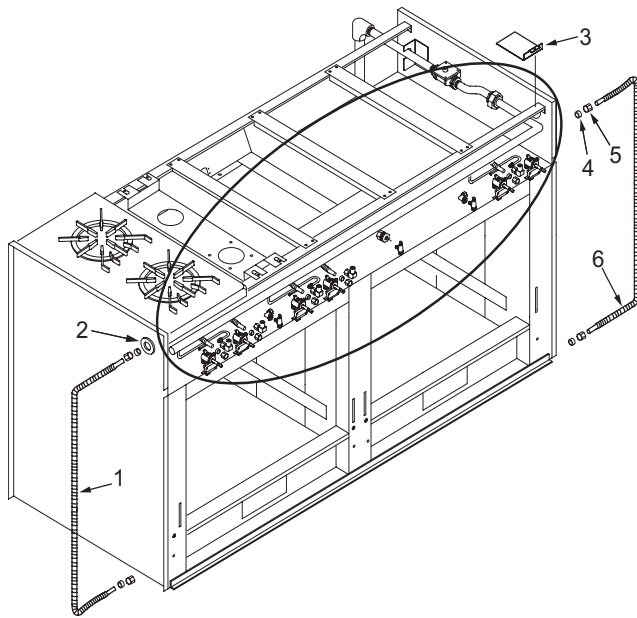

60" Range Manifold View (1 of 2)

**NOTE: SEE FOLLOWING PAGE FOR
ADDITIONAL 60" RANGE
MANIFOLD VIEWS**

60" Range Manifold Parts List (2 of 2)

<u>Ref #</u>	<u>Part #</u>	<u>Description</u>
1	803169	Flex Tubing Service Package 3/8" x 48"
2	714369	Bushing, Snap 1/2"
3	786977	Shield, Corner Wire
4	807667	Ferrule, Sleeve Brass
5	807677	Nut, Compress Brass
6	803172	Flex Tubing Service Package 3/8" x 42"
7	803171	Flex Tubing Service Package 5/16" x 14"
8	807677	Nut, Compress Brass
9	807667	Ferrule, Sleeve Brass
10	803172	Flex Tubing Service Package 3/8" x 42"
11	803167	Flex Tubing Service Package 3/8" x 12"
12	722133	Screw, Hex Head
13	720885	Bracket, Valve Mounting
14	801937	Flex Tubing Service Package 3/16" x 27"
15	720888	Fitting, 3/16"
16	807665	Ferrule, 3/16"
17	723350	Regulator, Pressure Convertible 3/4'
	801358	Regulator, 1/2" Convertible
18	722832	Pipe, Offset
19	719033	Union, 1/2" Black
20	805677	Manifold (R606F)
21	801936	Flex Tubing Service Package 3/16" x 16"
22	809153	Burner Valve & Switch Assy, Nat
	809154	Valve, Burner, LP Gas
23	800892	Orifice, Bypass Inner, Natural Gas
	800055	Orifice, Bypass Inner, LP Gas
24	800884	Orifice, Bypass Outer, Natural Gas
	800054	Orifice, Bypass Outer, LP Gas
25	807141	Valve, Switch
26	719393	Elbow Brass, 3/8"
27	719370	Plug, Hex Head, 1/8"
28	720330	Valve, Shut Off, Oven
29	722278	Elbow,Adapter, Compression
30	714361	Connector, 3/8"
31	713810	Switch, Valve Ignition
32	722413	Valve, Brass 3/8"
33	805671	Manifold (R604CF)
	805672	Manifold (R604GF)
34	714296	Tee, 3/8"
35	722224	Tubing, Flex, 3/8" x 30"

Not Shown

800288	Wiring Harness, Manifold, R606F
800296	Wiring Harness, Manifold, R604CF
800280	Wiring Harness, Manifold, R604GF
800290	Wiring Harness, Cover, R606F
800298	Wiring Harness, Cover, R604CF
800282	Wiring Harness, Cover, R604GF