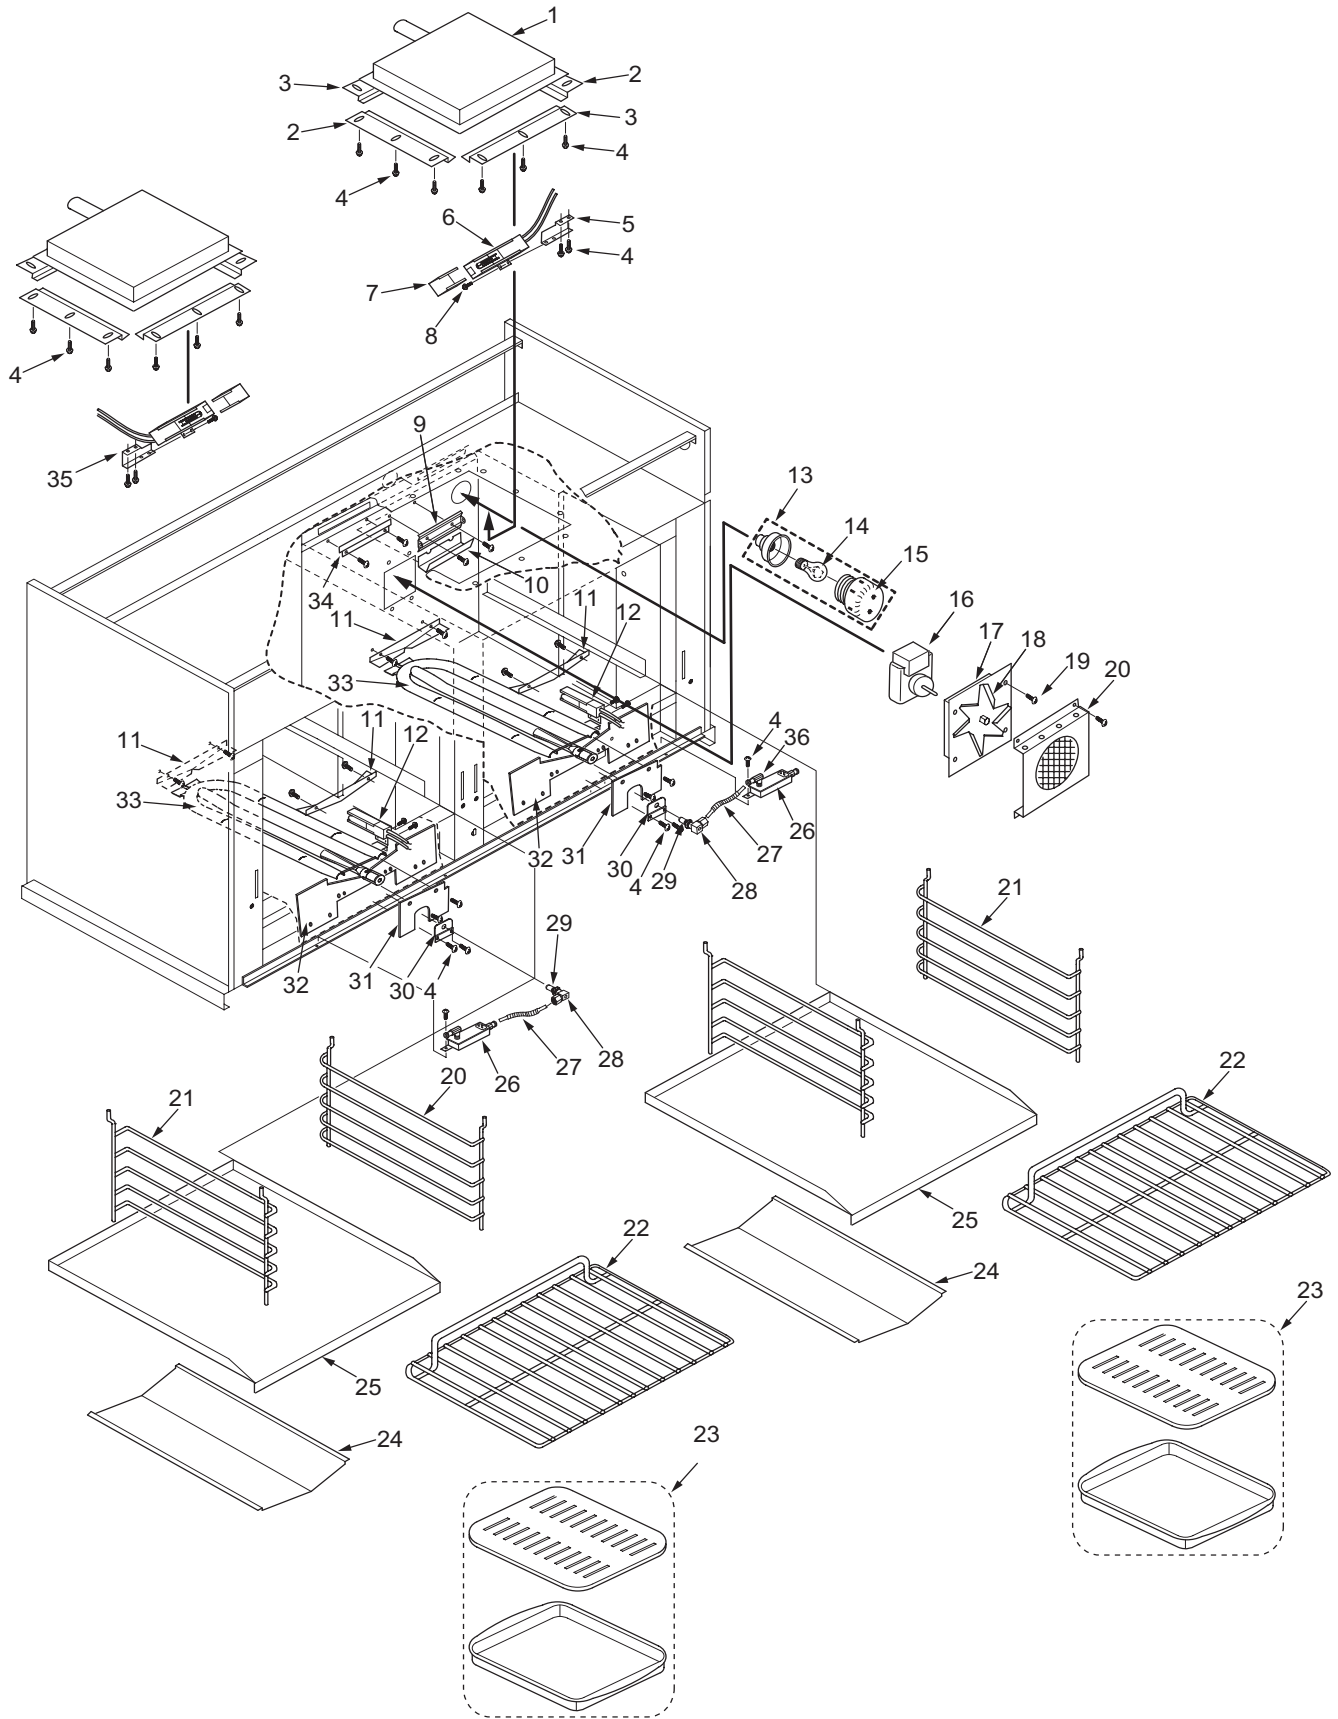

60" Range Oven Parts List

<u>Ref #</u>	<u>Part #</u>	<u>Description</u>
1	720761	Burner, Infrared Oven
2	766479	Bracket, Burner Left/Right
3	766592	Bracket, Burner Front/Rear
4	730228	Screw, #10-24 x 1/2"
5	801258	Bracket, Igniter, IR Range
6	723060	Igniter, Hot Surface
7	801690	Cover, Igniter Shield, Range
8	730230	Screw #8-32 x 3/8"
9	806873	Thermo Bulb Housing Assembly
10	806873	Thermo Bulb Housing Assembly
11	800120	Oven Deflector Rest
12	718601	Igniter, Norton
13	720696	Lamp, Oven Assembly
14	342766	Lamp, Oven 40w, 120v
15	720830	Lens
16	715221	Motor, Oven Fan
17	766451	Plug, Motor Mount
18	800628	Blade, Convection Fan
19	730229	Screw, #10-24 x 1-1/2"
20	766456	Cover, Blower Oven
21	720682	Rack, Guide
22	720683	Rack, Oven 30" Range
23	714502	Pan, Broiler
24	766420	Deflector, Oven Bottom Range
25	766418	Panel, Oven Bottom 30" Range (See SN Break)
	803543	Panel Oven Bottom 30" (See SN Break)
26	803254	Valve, Oven Safety Single Hole
27	803166	Flex Tubing Service Package 6"
28	719385	Orifice Holder
29	800071	Orifice, Large Oven Natural Gas
	800059	Orifice, Large Oven LP
30	807734	Orifice Bracket, Range
31	766545	Baffle, Lower Front
	807861	Baffle, Lower Front
32	803973	Heatsink
33	803814	Burner Tube, Oven (See SN Break)
	807729	Buner Tube, Bake (See SN Break)
34	766546	Baffle, Flue Range
35	801258	Bracket, Igniter
36	719393	Elbow, Brass 3/8"

60" Range Oven View