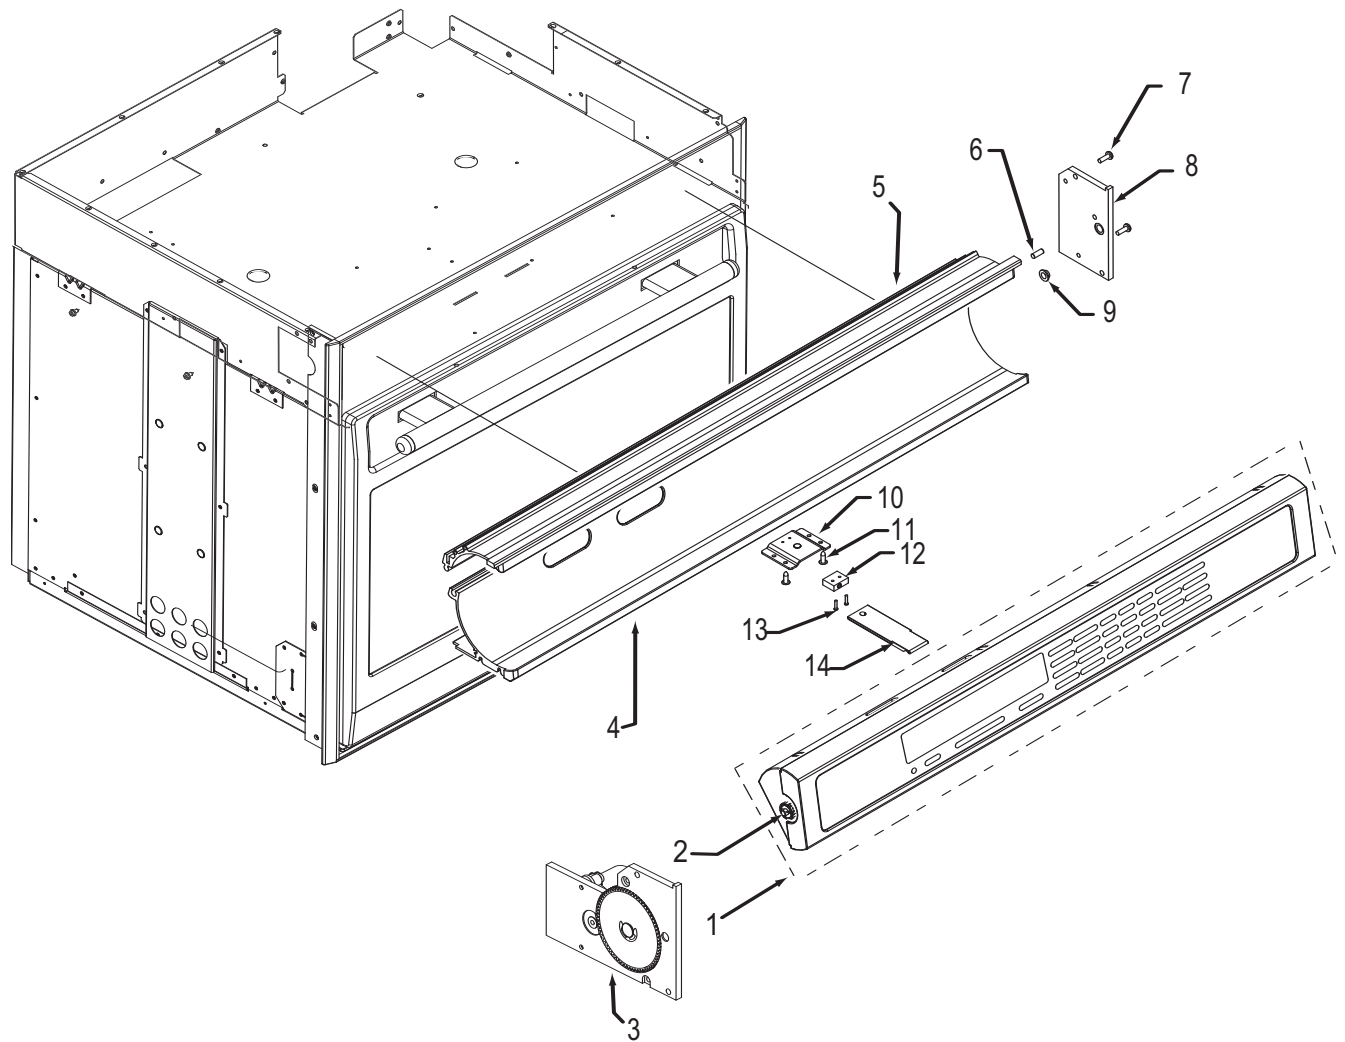

**30" Oven Control Panel Parts List
Single and Double Oven**

Ref #	Part #	Description
1	805081	Control Head, 30, Sngl, Sst
	811231	Control Head, Sngl, SS 30, SVCE (Rohs, Intl Only)
	805104	Control Head, 30, Dbl, Sst
	81????	Control Head, Dbl, SS 30, SVCE (Rohs, Intl Only)
	805106	Control Head, 30, Sngl, Plt
	811232	Control Head, Sngl, Plt 30, SVCE (Rohs, Intl Only)
	805107	Control Head, 30, Dbl, Plt
	811229	Control Head, Dbl, Plt 30, SVCE (Rohs, Intl Only)
	805109	Control Head, 30, Sngl, Blk
	811233	Control Head, Sngl, Blk 30, SVCE (Rohs, Intl Only)
	805110	Control Head, 30, Dbl, Blk
	811230	Control Head, Dbl, Blk 30, SVCE (Rohs, Intl Only)
2	805178	Wall Oven Display Pinion Rpl. Pkg.
3	809725	Motor, Drive Assy., Sst
	809727	Motor, Drive Assy., Plt
	809726	Motor, Drive Assy., Blk
4	801231	C-Channel Bottom, 30", Sst
	801738	C-Channel Bottom, 30", Plt
	801740	C-Channel Bottom, 30", Blk
5	801230	C-Channel Top, 30", Sst
	801737	C-Channel Top, 30", Plt
	801739	C-Channel Top, 30", Blk
6	802964	Pin, Stop, Control Panel
7	801538	Screw, 8-32x1/2"
8	802791	Mtg, Control Panel, Rt SS
	801555	Mtg, Control Panel, Rt Black
	801556	Mtg, Control Panel, Rt Plat.
9	803484	Bearing, Flange, Control Panel
10	801920	Bracket, Switch, Control Panel
11	801549	Screw, 8-18x1/2"
12	809116	Switch, Actuation, Control Panel
13	801677	Screw, 2-56x3/8"
14	800704	Plunger, Control Display

**36" Oven Control Panel Parts List
Single Oven**

Ref #	Part #	Description
1	805105	Control Head, 36, Sngl, Sst
	811234	Control Head, Sngl, Sst 36, SVCE (Rohs, Intl Only)
	805108	Control Head, 36, Sngl, Plt
	811235	Control Head, Sngl, Plt 36, SVCE (Rohs, Intl Only)
	805111	Control Head, 36, Sngl, Blk
	811236	Control Head, Sngl, Blk 36, SVCE (Rohs, Intl Only)
2	805178	Wall Oven Display Pinion Rpl. Pkg.
3	809725	Motor, Drive Assy., Sst
	809727	Motor, Drive Assy., Plt
	809726	Motor, Drive Assy., Blk
4	801525	C-Channel Bottom, 36", Sst
	801742	C-Channel Bottom, 36", Plt
	801744	C-Channel Bottom, 36", Blk
5	801526	C-Channel Top, 36", Sst
	801741	C-Channel Top, 36", Plt
	801743	C-Channel Top, 36", Blk
6	802964	Pin, Stop, Control Panel
7	801538	Screw, 8-32x1/2"
8	802791	Mtg, Control Panel, Rt SS
	801555	Mtg, Control Panel, Rt Black
	801556	Mtg, Control Panel, Rt Plat.
9	803484	Bearing, Flange, Control Panel
10	801920	Bracket, Switch, Control Panel
11	801549	Screw, 8-18x1/2"
12	809116	Switch, Actuation, Control Panel
13	801677	Screw, 2-56x3/8"
14	800704	Plunger, Stainless Steel

Not Shown

- 803319 Spring, Ribbon Cable, Short
- 803357 Mount, Cable-Tie, Adhesive

Oven Control Panel Exploded View
Single and Double Oven