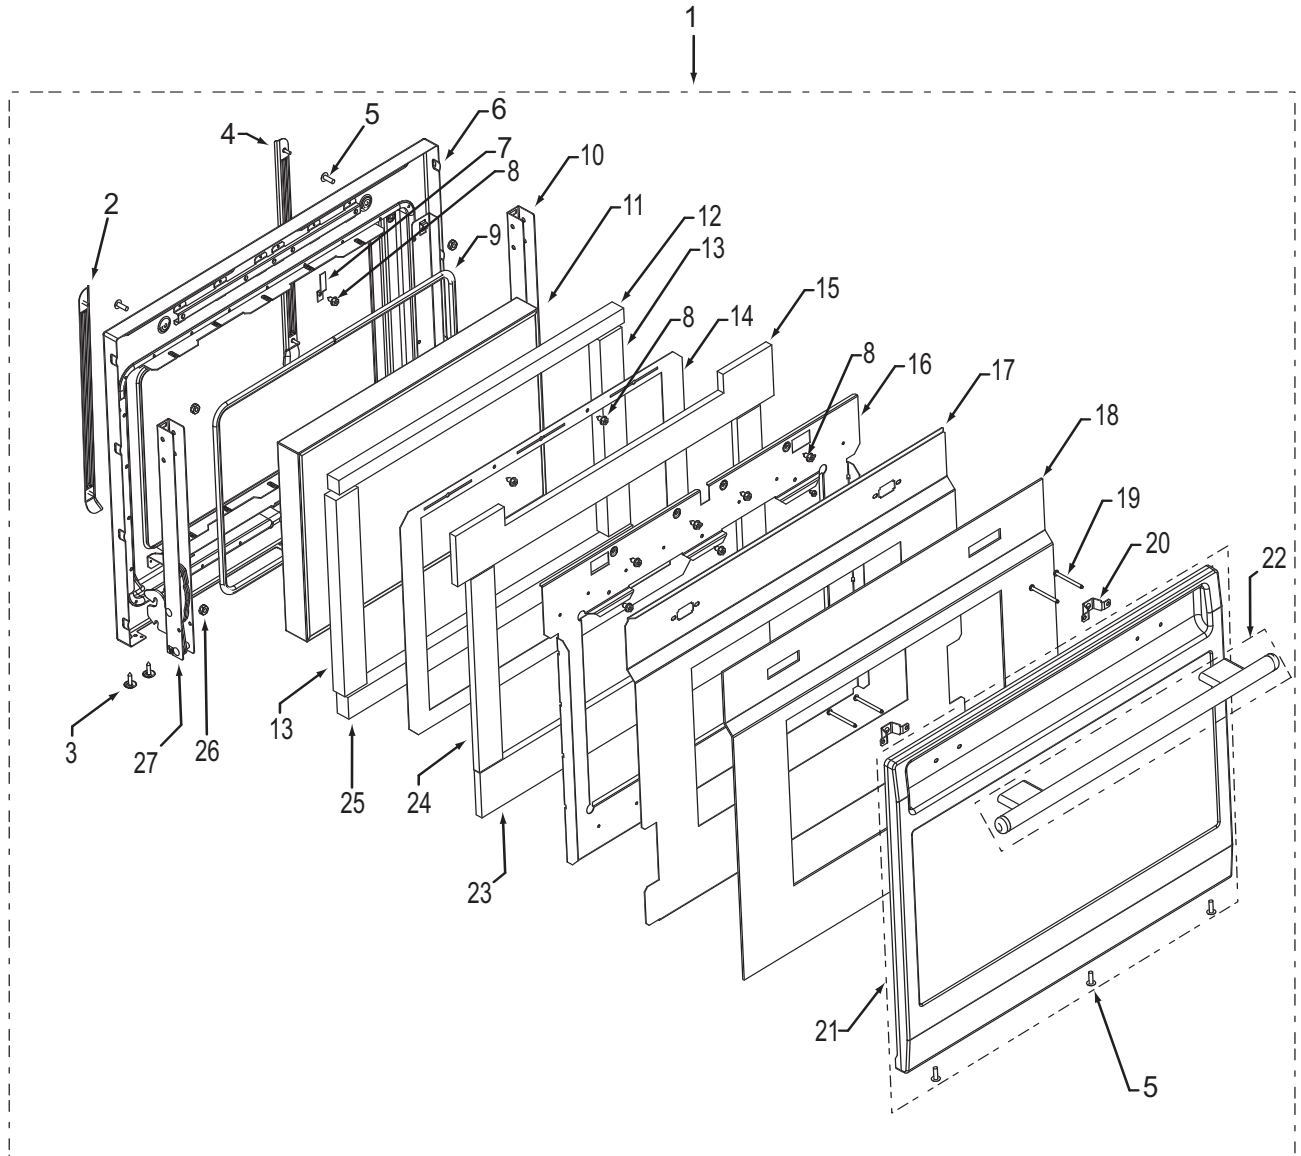

**30" Oven Door Parts List
Single and Double Oven**

<u>Ref #</u>	<u>Part #</u>	<u>Description</u>
1		*Special order, Call Factory Parts Department
2	800523	Left Door Rack Guide, 30", assy
3	802929	Sems Ph Hd Washer, 6-20x5/8
4	800522	Right Door Rack Guide, 30"
5	803379	Screw, 8-18x1/2"
6	809816	Weldment, Liner, Door 30"
7	801102	Striker Plate, Door Latch
8	801542	Screw, 8-18x3/8"
9	800318	Gasket, Rope, Glass Pack, 30"
10	809115	Hydraulic Oven Door Hinge
11	809553	Triple Pane Oven Glass Pack, 30"
12	806610	Insulation, Door, Inner Top, 30"
13	806595	Insulation, Door, Inner, Sides, 30"
14	800319	Shield, Heat, Inner, Door, 30"
15	810794	Insulation, Door, Center, Top, 30"
16	820116	Heat Deflector, Center, 30"
17	803835	Shield, Heat, Door, 30"
18	806596	Insulation, Door, Outer, 30"
19	801540	Screw, 10-24x2-1/4"
20	800314	Bracket, Door, Outer, Mounting
21	802940	Door Skin, Outer w/window, 30" F/S
	803227	Door Skin, Outer w/window, 30" U/S
	803232	Door Skin, Outer w/window, 30" F/S, No Logo
	803235	Door Skin, Outer w/window, 30" U/S, No Logo
	803230	Door Skin, Outer w/window, 30" U/B
	803236	Door Skin, Outer w/window, 30" U/B, No Logo
	803231	Door Skin, Outer w/window, 30" U/P
	803237	Door Skin, Outer w/window, 30" U/P, No Logo
22	801204	Handle, Oven Door, Assy., 30", Sst
	801599	Handle, Oven Door, Assy., 30", Plt
	801600	Handle, Oven Door, Assy., 30", Blk
23	806606	Insulation, Door, Ctr., Bottom, 30"
24	806605	Insulation, Door, Ctr., Side, 30"
25	806615	Insulation, Door, Inner Top
26	800418	Nut, 8-32 Hex Nut W/Lock Washer
27	800689	Hinge, Wall Oven, 30"

**36" Oven Door Parts List
Single Oven**

<u>Ref #</u>	<u>Part #</u>	<u>Description</u>
1		*Special order, Call Factory Parts Department
2	801816	Left Door Rack Guide, 36", assy
3	802929	Sems Ph Hd Washer, 6-20x5/8
4	801815	Right Door Rack Guide, 36"
5	803379	Screw, 8-18x1/2"
6	809817	Weldment, Liner, Door, 36"
7	801102	Striker Plate, Door Latch
8	801542	Screw, 8-18x3/8"
9	801764	Gasket, Rope, Glass Pack, 36"
10	809115	Hydraulic Oven Door Hinge
11	801448	Triple Pane Oven Glass Pack, 36"
12	806610	Insulation, Door, Inner Top, 36"
13	806617	Insulation, Door, Inner, Sides, 36"
14	801765	Shield, Heat, Inner, Door, 36"
15	810794	Insulation, Door, Center, Top
16	801766	Heat Deflector, Center, 36"
17	803378	Shield, Heat, Door, 36"
18	806613	Insulation, Door, Outer, 36"
19	801540	Screw, 10-24x2-1/4"
20	800314	Bracket, Door, Outer, Mounting
21	803245	Door Skin, Otr w/window, 36" U/S
	803246	Door Skin, Otr w/window, 36" U/B
	803247	Door Skin, Otr w/window, 36" U/P
22	801206	Handle, Oven Door, Assy., 36", Sst
	801893	Handle, Oven Door, Assy., 36", Plt
	801892	Handle, Oven Door, Assy., 36", Blk
23	806606	Insulation, Door, Ctr., Bottom
24	806623	Insulation, Door, Ctr., Side, 36"
25	806615	Insulation, Door, Inner Btm
26	800418	Nut, 8-32 Hex Nut W/Lock Washer
27	803335	Hinge, Wall Oven, 36"

Oven Door Exploded View
Single and Double Oven