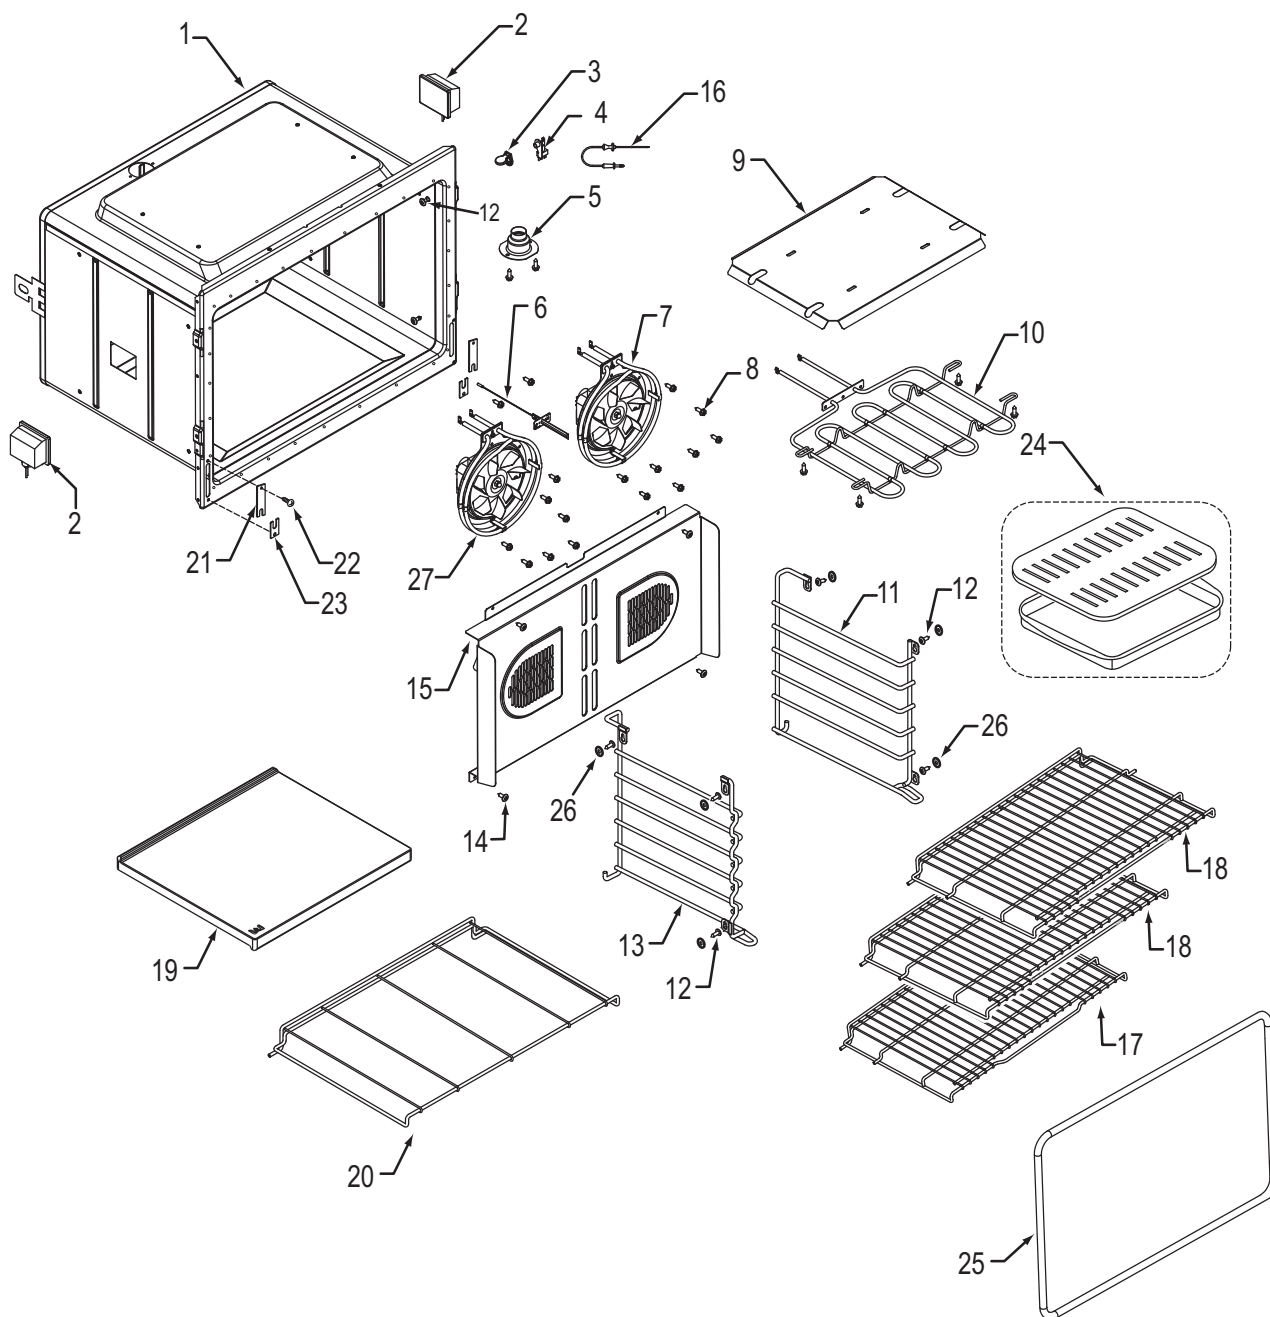

**30" Oven Cavity Parts List
Single and Double Oven**

<u>Ref #</u>	<u>Part #</u>	<u>Description</u>
1	N/A	Cavity, Oven (Contact Factory)
2	808636	Light, Oven
3	808638	Cover, Probe Switch
4	808639	Switch, Probe
5	808640	Catalyst, Smoke
6	809982	Sensor, Temperature
7	809820	Fan, Convection Assy., Cw
8	801544	Screw, 8-32x1/2"
9	808642	Pan, Broil Element
10	808643	Element, Broil, 30"
11	808648	Guide, Rack, Right
12	811453	Screw, Shoulder, 8-18
13	808647	Guide, Rack, Left
14	802704	Screw, 8-32x1/2 Lo Profile
15	808650	Convection Baffle Assembly, 30"
16	808652	Probe, Temperature
17	808653	Rack, Oven 30"
18	808654	Rack, Oven Flat 30"
19	808656	Stone, Pizza
20	808657	Rack, Pizza Stone, 30"
21	803373	Clip, Retainer Hinge
22	802929	Screw 6-20X5/8 PH TRS HD T-AB, Black
23	803323	Cover, Plate
24	804712	Accessory Pkg Broiler Pan Set
25	808659	Gasket, Cavity, 30"
26	808649	Mica Washer w/o Adhesive
27	809818	Fan, Convection Assy., Ccw

**36" Oven Cavity Parts List
Single Oven**

<u>Ref #</u>	<u>Part #</u>	<u>Description</u>
1	N/A	Cavity, Oven (Contact Factory)
2	808636	Light, Oven
3	808638	Cover, Probe Switch
4	808639	Switch, Probe
5	808640	Catalyst, Smoke
6	809982	Sensor, Temperature
7	809820	Fan, Convection Assy., Cw
8	801544	Screw, 8-32x1/2"
9	808642	Deflector, Pan Broil
10	808643	Element, Broil, 36"
11	806518	Guide, Rack, Right
12	806523	Screw, Shoulder, 8-18
13	806517	Guide, Rack, Left
14	802704	Screw, 8-32x1/2 Lo Profile
15	802900	Convection Baffle Assembly, 36"
16	808652	Probe, Temperature
17	802989	Rack, Oven 36"
18	803063	Rack, Oven Flat 36"
19	808656	Stone, Pizza
20	800736	Rack, Pizza Stone, 36"
21	803373	Clip, Retainer Hinge
22	802929	Screw 6-20X5/8 PH TRS HD T-AB, Black
23	803323	Cover, Plate
24	804712	Accessory Pkg Broiler Pan Set
25	806928	Gasket, Cavity, 36"
26	808649	Mica Washer w/o Adhesive
27	809818	Fan, Convection Assy., Ccw

Not Shown

808637	Light Bulb
808655	Pizza Peel
808651	Hard Fiber Flat Washer

**Oven Cavity Exploded View
Single and Double Oven**