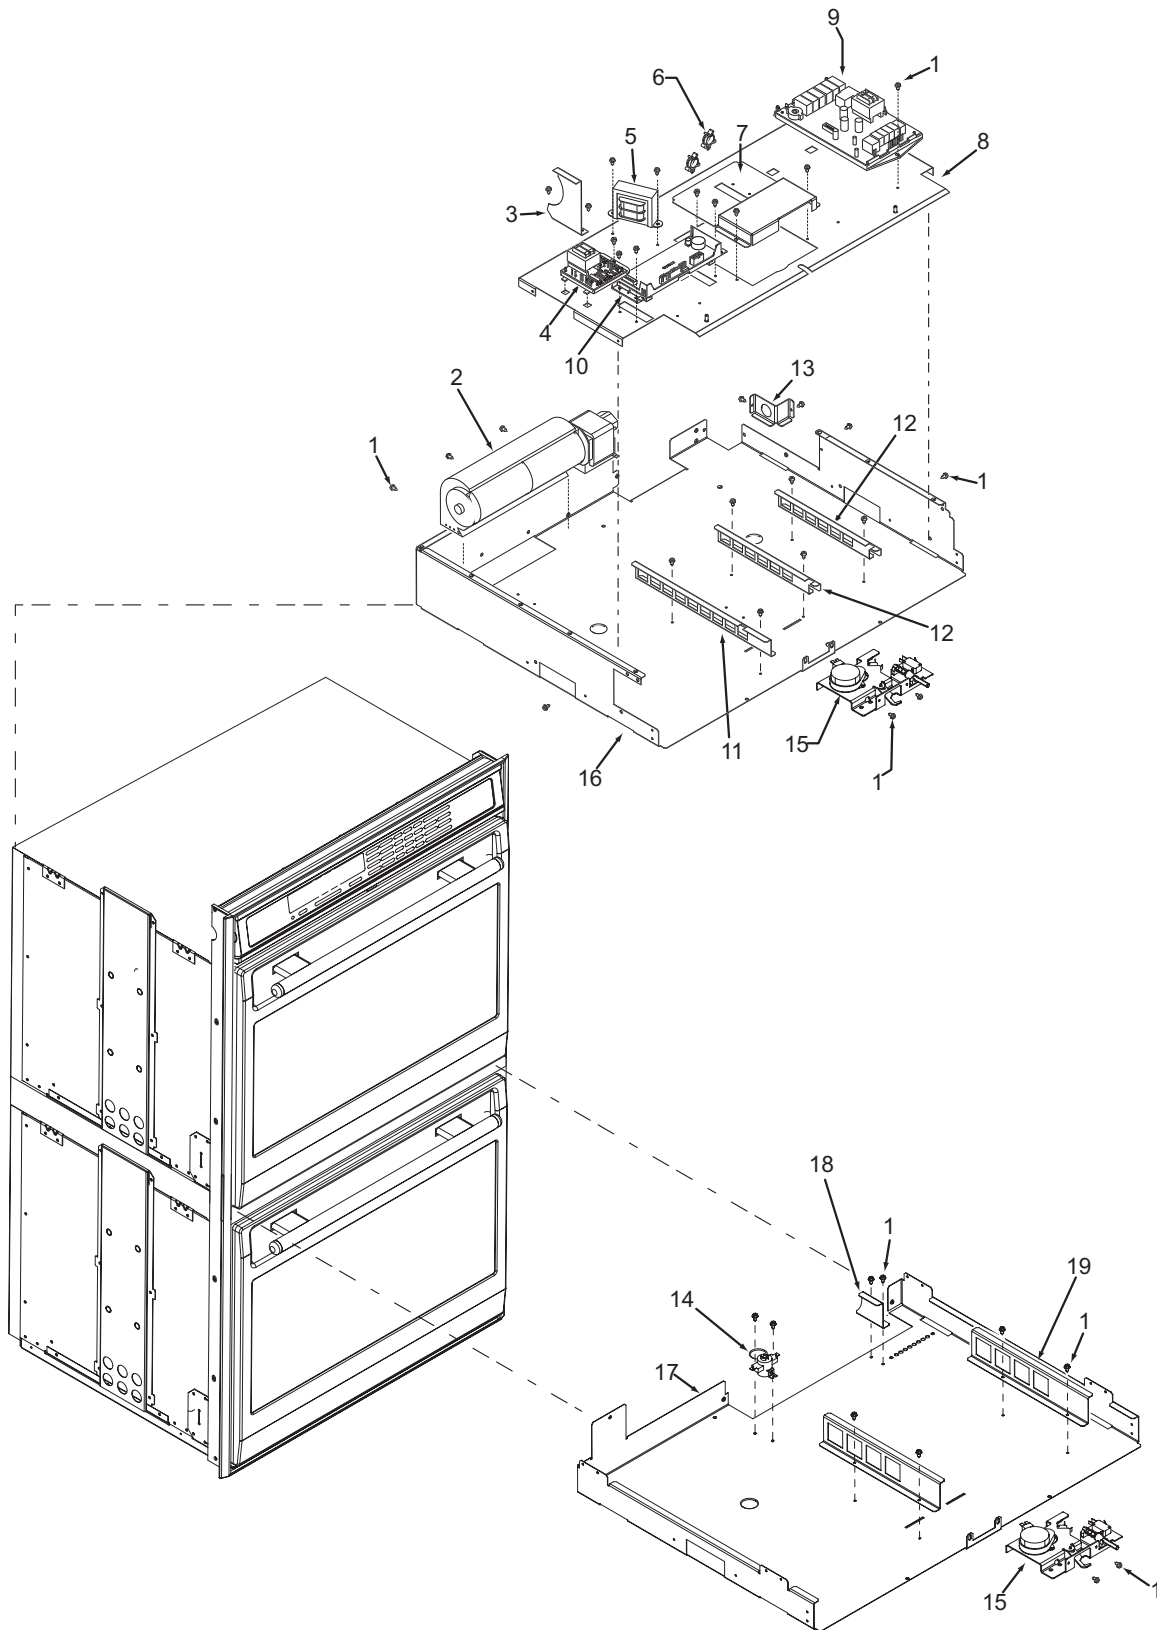

**30" Oven Modules Parts List
Single and Double Oven**

<u>Ref #</u>	<u>Part #</u>	<u>Description</u>
1	801542	Screw, 8-18x3/8"
2	800381	Fan, Cooling, Upper
3	801224	Bracket, Air Diverter Top
4	801363	Control Board, Stepper Motor
5	800950	Transformer, Light
6	801912	Strain Relief, Plastic
7	800385	Cover, Latch
8	803356	Plate, Mounting Hardware
9	807053	Board, Relay"
10	807046	Controller, Oven, Single, 30"
	807045	Controller, Oven, Double, 30"
11	820130	Bracket-Z, Latch, Top Oven
12	800383	Bracket, Support, Top Module
13	800375	Bracket, Cord, Power
14	804255	Switch, Thermostat, Lower
15	800263	Latch, Motorized
16	807542	Pan, Module, 30"
17	800386	Pan, Middle, DO
18	801212	Bracket, Air Diverter, DO
19	820129	Bracket-Z, Latch, Bottom Oven, DO

**36" Oven Modules Parts List
Single Oven**

<u>Ref #</u>	<u>Part #</u>	<u>Description</u>
1	801542	Screw, 8-18x3/8"
2	800381	Fan, Cooling, Upper
3	801224	Bracket, Air Diverter Top
4	801363	Control Board, Stepper Motor
5	800950	Transformer, Light
6	801912	Strain Relief, Plastic
7	800385	Cover, Latch
8	803356	Plate, Mounting Hardware
9	807053	Board, Relay
10	807047	Oven controller, Single 36"
11	820130	Bracket-Z, Latch
12	800383	Bracket, Support, Top Module
13	800375	Bracket, Cord, Power
14	804554	Switch, Thermostat, 36"
15	800263	Latch, Motorized
16	807543	Pan, Module, 36"

Not Shown

800714	Cable, Relay to Controller, 28"
805685	Cable, Relay to Controller, 21"
801714	Power Cord Conduit, Single
801252	Power Cord Conduit, Double

**Oven Modules Exploded View
Single and Double Oven**