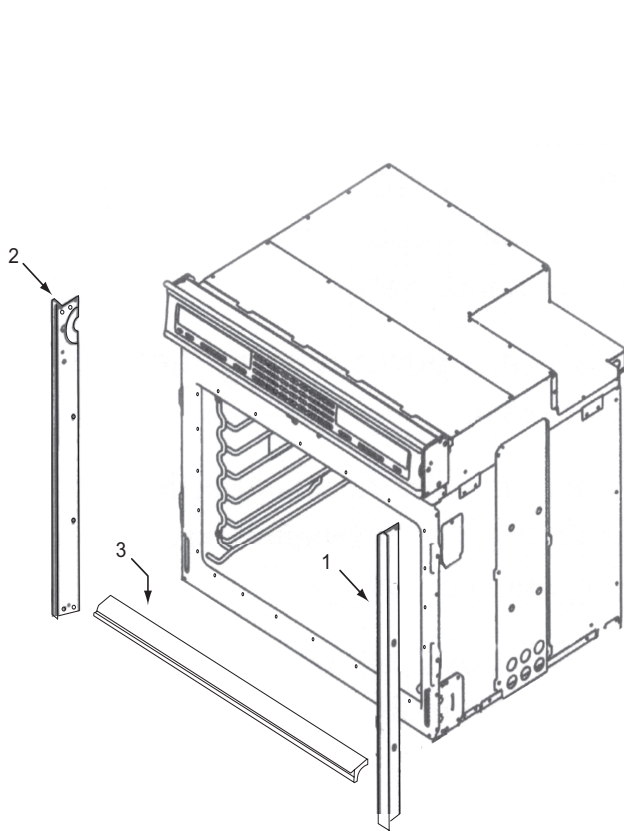

Trim Exploded View

Model #	Ref#	Part #	Description
SO30F/S	1	800706	Extrusion, Side, Right
	2	800707	Extrusion, Side, Left
	3	805115	Extrusion, Bottom
SO36U/S	1	800706	Extrusion, Side, Right
	2	800707	Extrusion, Side, Left
	3	802731	Extrusion, Bottom
SO30U/B	1	800525	Extrusion, Side, Right
	2	800524	Extrusion, Side, Left
	3	805175	Extrusion, Bottom
SO36U/B	1	802740	Extrusion, Side, Right
	2	802739	Extrusion, Side, Left
	3	802743	Extrusion, Bottom

Model #	Ref#	Part #	Description
DO30F/S	1	800389	Extrusion, Side, Right
	2	800390	Extrusion, Side, Left
	3	803720	Extrusion, Middle
	4	805115	Extrusion, Bottom
DO30U/S	1	800389	Extrusion, Side, Right
	2	800390	Extrusion, Side, Left
	2	803966	Extrusion, Side, Left
	4	805115	Extrusion, Bottom
SO30U/P	1	800518	Extrusion, Side, Right
	2	800519	Extrusion, Side, Left
	4	805174	Extrusion, Bottom
SO36U/P	1	802742	Extrusion, Side, Right
	2	802741	Extrusion, Side, Left
	4	802744	Extrusion, Bottom
DO30U/P	1	805186	Extrusion, Side, Right
	2	805185	Extrusion, Side, Left
	3	805184	Extrusion, Middle
	4	805174	Extrusion, Bottom
DO30U/B	1	805183	Extrusion, Side, Right
	2	805182	Extrusion, Side, Left
	3	805181	Extrusion, Middle
	3	805175	Extrusion, Bottom