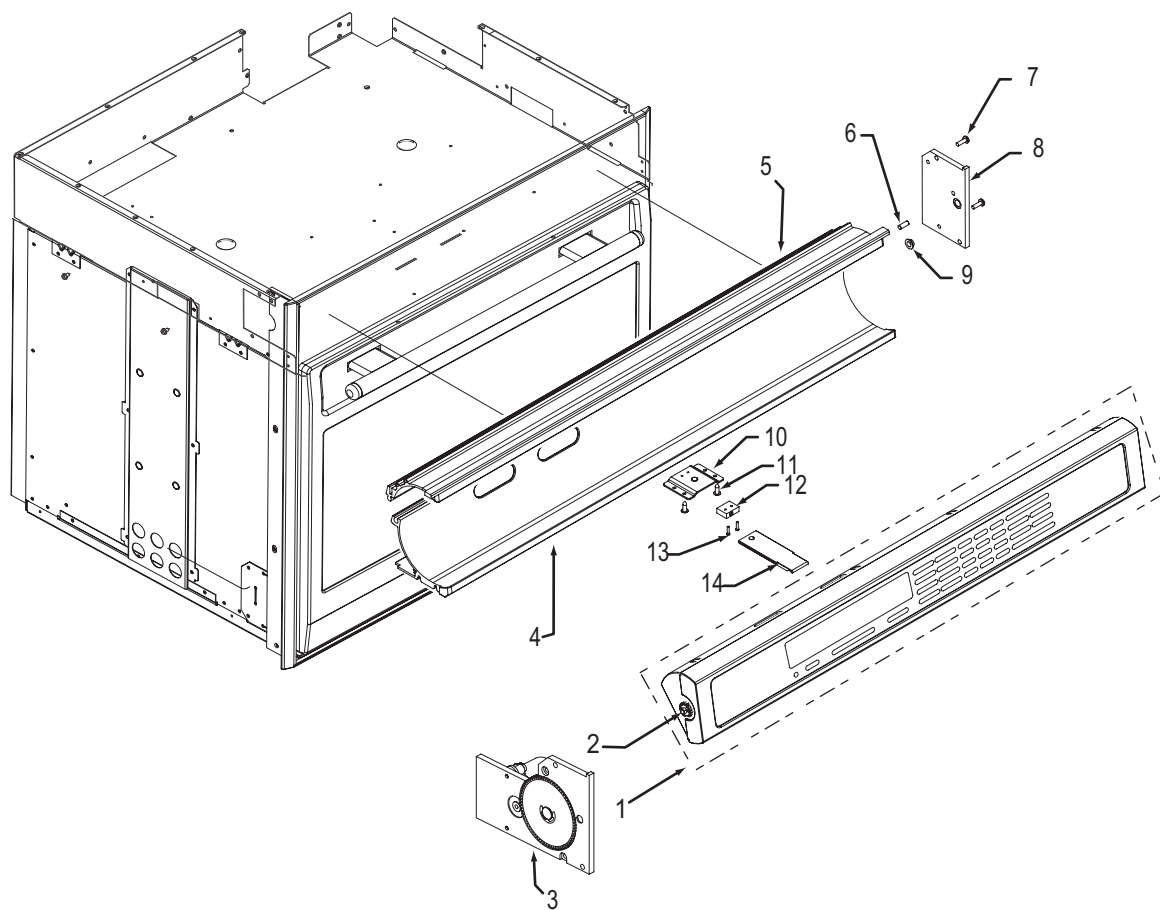

**30" Oven Control Panel Parts List
Single and Double Oven**

<u>Ref #</u>	<u>Part #</u>	<u>Description</u>
1	805081	Control Head, 30, Sngl, Sst
	805104	Control Head, 30, Dbl, Sst
	805106	Control Head, 30, Sngl, Plt
	805107	Control Head, 30, Dbl, Plt
	805109	Control Head, 30, Sngl, Blk
	805110	Control Head, 30, Dbl, Blk
2	805178	Wall Oven Display Pinion Rpl. Pkg.
3	800948	Motor, Drive Assy., Sst
	801734	Motor, Drive Assy., Plt
	801733	Motor, Drive Assy., Blk
4	801231	C-Channel Bottom, 30", Sst
	801738	C-Channel Bottom, 30", Plt
	801740	C-Channel Bottom, 30", Blk
5	801230	C-Channel Top, 30", Sst
	801737	C-Channel Top, 30", Plt
	801739	C-Channel Top, 30", Blk
6	802964	Pin, Stop, Control Panel
7	801538	Screw, 8-32x1/2"
8	802791	Plate, Mounting, Right, Ctrl Panel
9	803484	Bearing, Flange, Control Panel
10	801920	Bracket, Switch, Control Panel
11	801549	Screw, 8-18x1/2"
12	801051	Switch, Actuation, Control Panel
13	801677	Screw, 2-56x3/8"
14	800704	Plunger, Control Display

**36" Oven Control Panel Parts List
Single Oven**

<u>Ref #</u>	<u>Part #</u>	<u>Description</u>
1	805105	Control Head, 36, Sngl, Sst
	805108	Control Head, 36, Sngl, Plt
	805111	Control Head, 36, Sngl, Blk
2	805178	Wall Oven Display Pinion Rpl. Pkg.
3	800948	Motor, Drive Assy., Sst
	801734	Motor, Drive Assy., Plt
	801733	Motor, Drive Assy., Blk
4	801525	C-Channel Bottom, 36", Sst
	801742	C-Channel Bottom, 36", Plt
	801744	C-Channel Bottom, 36", Blk
5	801526	C-Channel Top, 36", Sst
	801741	C-Channel Top, 36", Plt
	801743	C-Channel Top, 36", Blk
6	802964	Pin, Stop, Control Panel
7	801538	Screw, 8-32x1/2"
8	802791	Plate, Mounting, Right, Ctrl Panel
9	803484	Bearing, Flange, Control Panel
10	801920	Bracket, Switch, Control Panel
11	801549	Screw, 8-18x1/2"
12	801051	Switch, Actuation, Control Panel
13	801677	Screw, 2-56x3/8"
14	800704	Plunger, Stainless Steel

Not Shown

- 803319 Spring, Ribbon Cable, Short
- 803357 Mount, Cable-Tie, Adhesive

**Oven Control Panel Exploded View
Single and Double Oven**