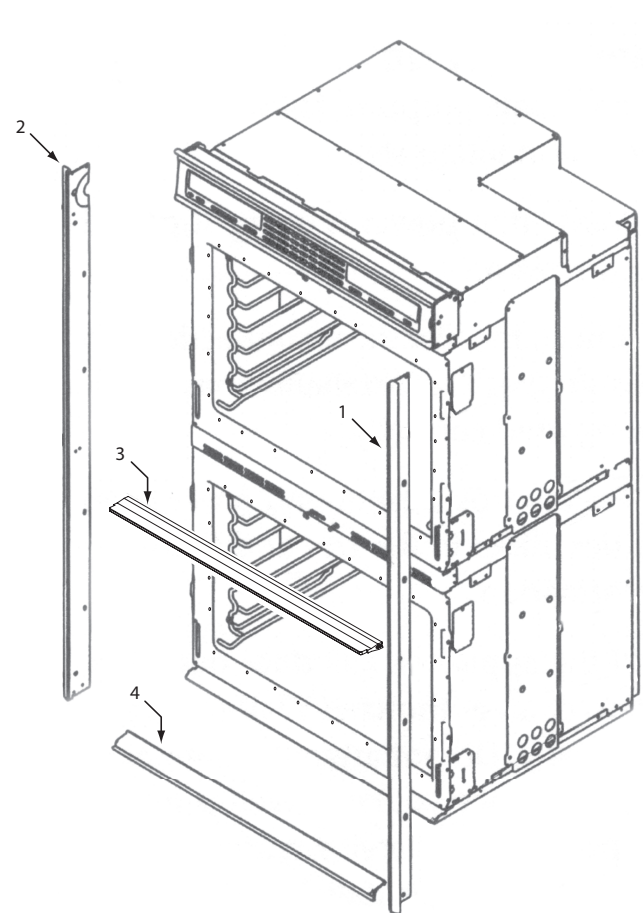

Trim Exploded View

Model #	Ref#	Part #	Description
SO30F/S	1	800706	Extrusion, Side, Right
	2	800707	Extrusion, Side, Left
	3	805115	Extrusion, Bottom
SO36U/S	1	800706	Extrusion, Side, Right
	2	800707	Extrusion, Side, Left
	3	802731	Extrusion, Bottom
SO30U/B	1	800525	Extrusion, Side, Right
	2	800524	Extrusion, Side, Left
	3	805175	Extrusion, Bottom
SO36U/B	1	802740	Extrusion, Side, Right
	2	802739	Extrusion, Side, Left
	3	802743	Extrusion, Bottom

Model #	Ref#	Part #	Description
DO30F/S	1	800389	Extrusion, Side, Right
	2	800390	Extrusion, Side, Left
	3	803720	Extrusion, Middle
	4	805115	Extrusion, Bottom
DO30U/S	1	800389	Extrusion, Side, Right
	2	800390	Extrusion, Side, Left
	2	803966	Extrusion, Side, Left
	4	805115	Extrusion, Bottom
SO30U/P	1	800518	Extrusion, Side, Right
	2	800519	Extrusion, Side, Left
	4	805174	Extrusion, Bottom
SO36U/P	1	802742	Extrusion, Side, Right
	2	802741	Extrusion, Side, Left
	4	802744	Extrusion, Bottom
DO30U/P	1	805186	Extrusion, Side, Right
	2	805185	Extrusion, Side, Left
	3	805184	Extrusion, Middle
	4	805174	Extrusion, Bottom
DO30U/B	1	805183	Extrusion, Side, Right
	2	805182	Extrusion, Side, Left
	3	805181	Extrusion, Middle
	3	805175	Extrusion, Bottom