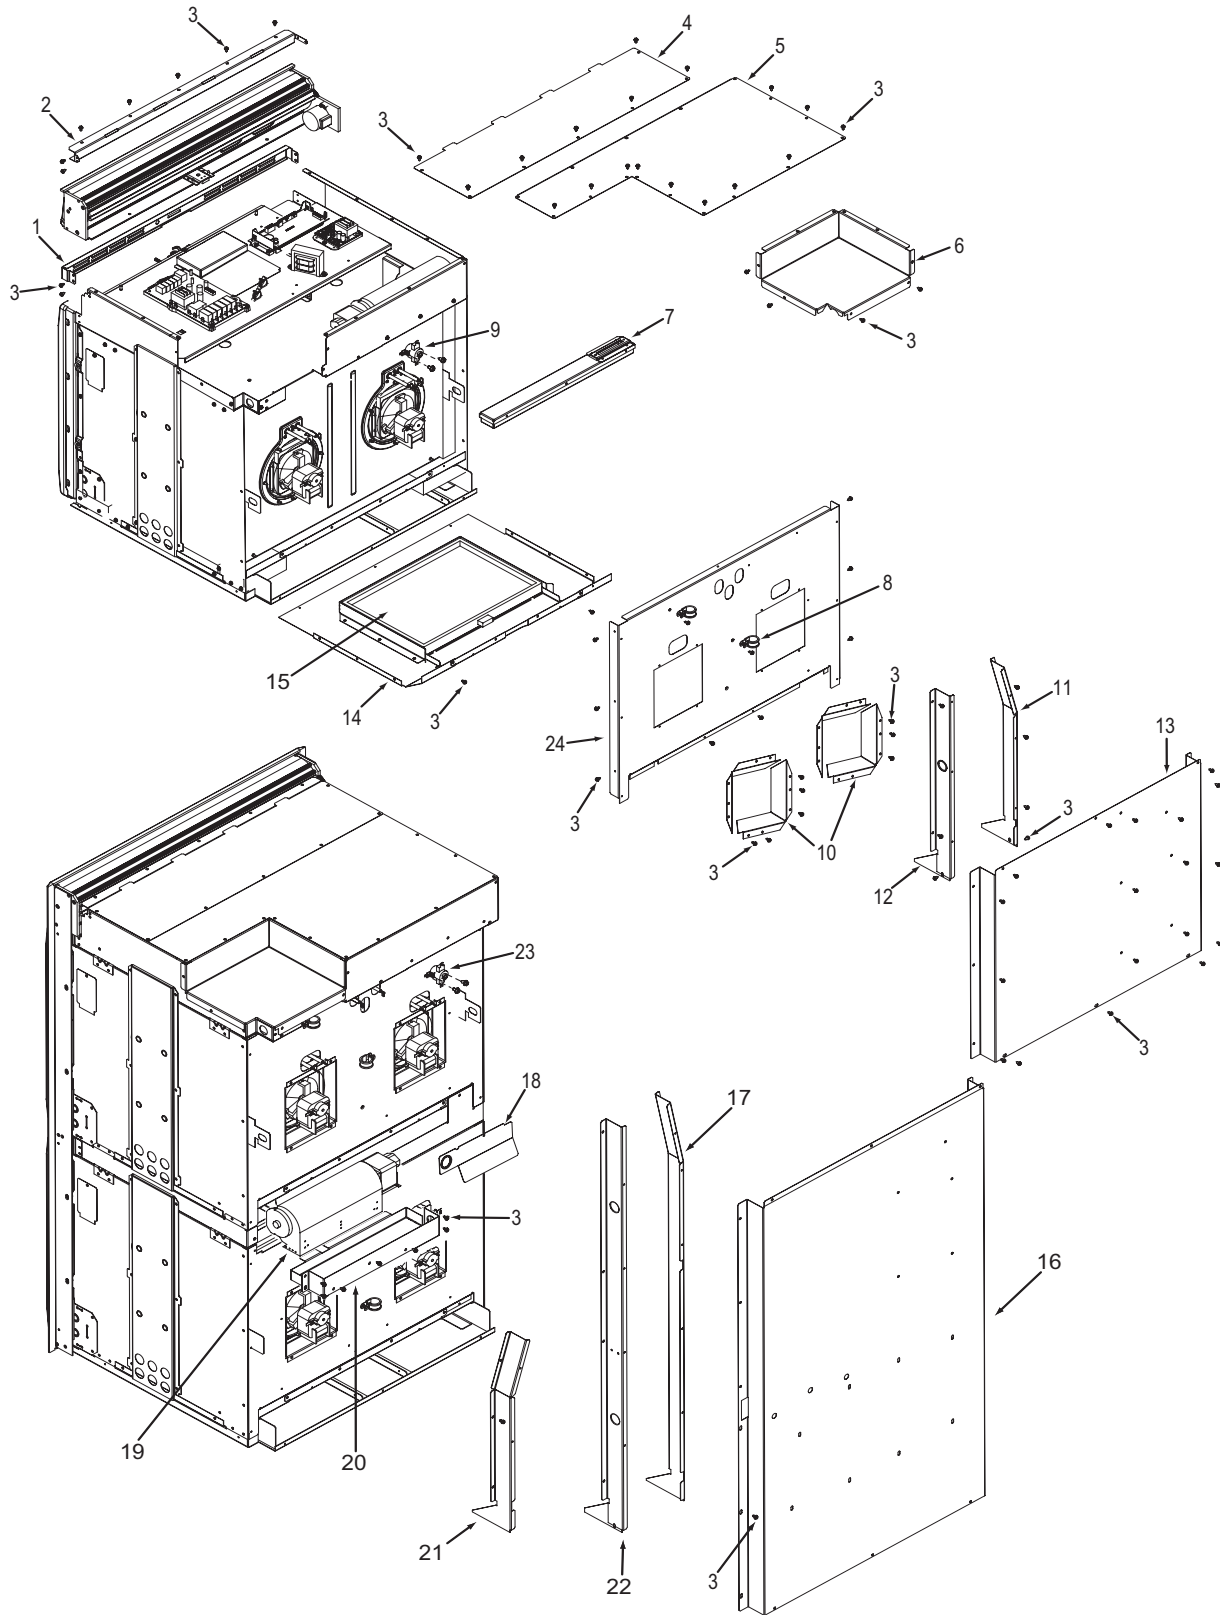

Not Shown

803503	Plate, Vent Middle
806761	Wire Harness, Double Main
806762	Wire Harness, Single Main

**36" Back View Parts List
Single Oven**

<u>Ref #</u>	<u>Part #</u>	<u>Description</u>
1	801536	Face Plate, Venting, Upper, 36"
2	801582	Stiffener, Top Module, 36"
3	801542	Screw, 8-18x3/8"
4	801478	Panel, Top Module, Front, 36"
5	801331	Cover, Large, 36"
6	801803	Cover, Small, Top Module, 36"
7	801700	Catalyst, Sub Assembly
8	801913	Strain Relief, Metal, 36"
9	806808	Panel, Insulation, Back, 36"
10	805492	Panel, Inner, Back, 36"
11	803334	Channel, Exhaust, 36"
12	803327	Channel, Cooling, 36"
13	801506	Panel, Cover, Back, 36"
14	802700*	Bake, Pan Sub Assembly, 36"
15	800360*	Element, Bake, 36"

* See Bake Pan Assembly exploded view page 14.

**Oven Back Exploded View
Single and Double Oven**

**30" Side and Base View Parts List
Single and Double Oven**

<u>Ref #</u>	<u>Part #</u>	<u>Description</u>
1	820125	Channel, Upper Venting
2	800890	Cover, Temperature Probe
3	801721	Enclosure, Rt Side 30"
4	801475	Bracket, Hold Down
5	800926	Hinge, Pocket
6	800364	Stiffener, U-Wrap
7	804549	Base, Assembly Single
	804541	Base, Assembly, Double
8	801720	Enclosure, Left Side, 30"