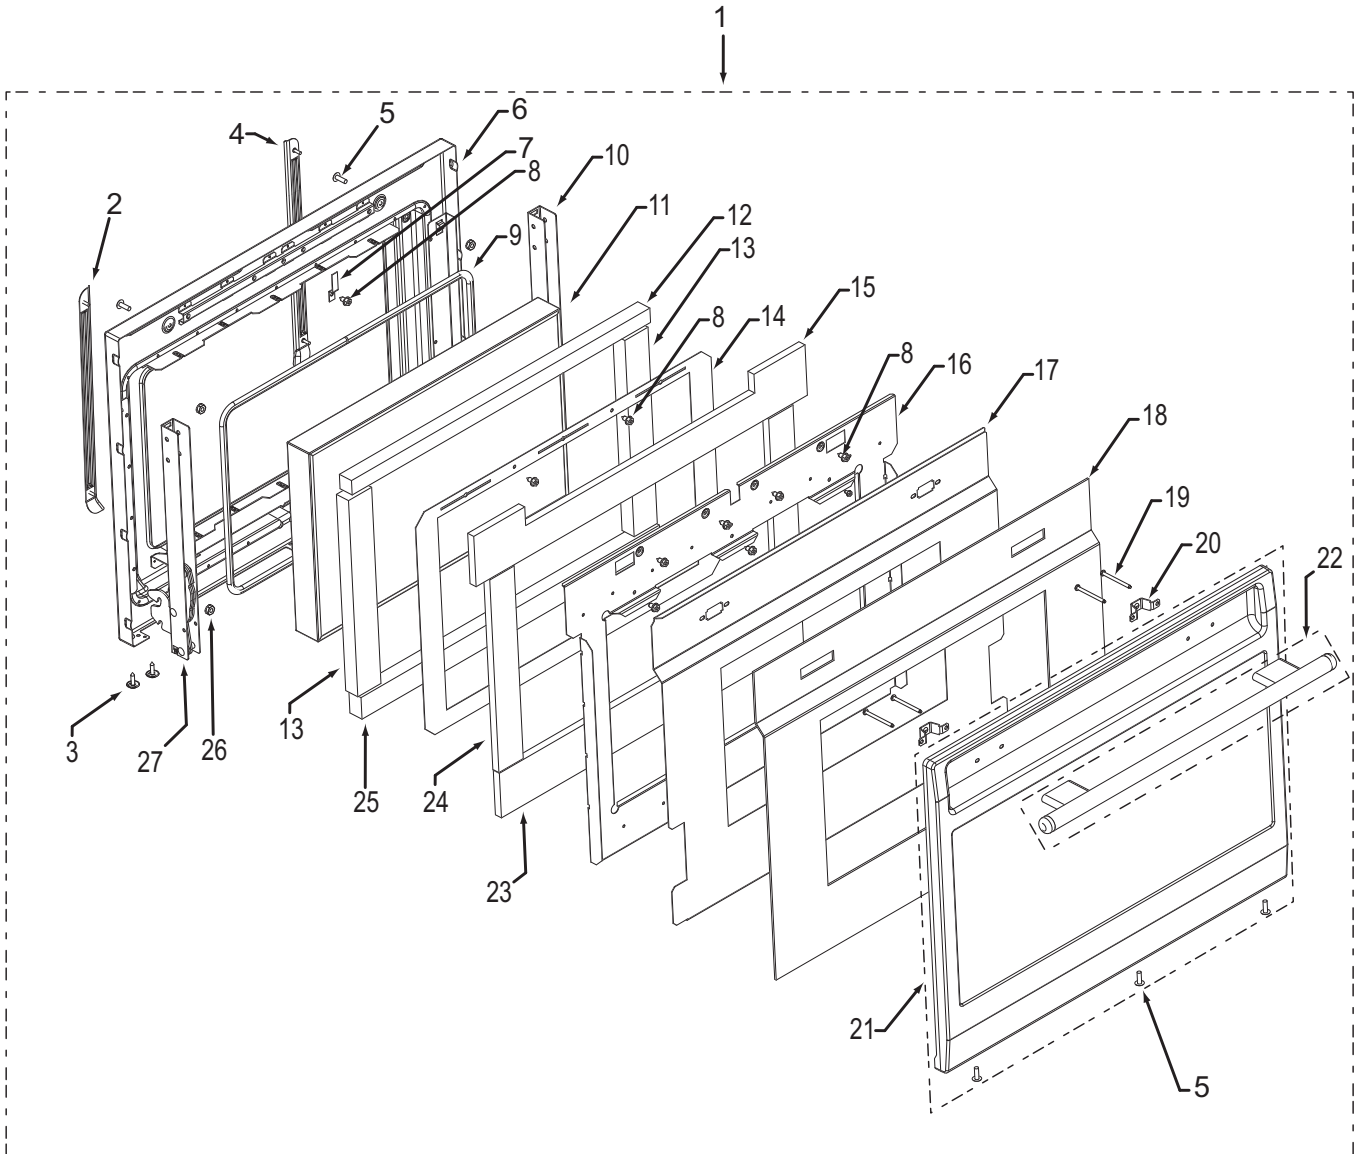

**30" Oven Door Parts List
Single and Double Oven**

<u>Ref #</u>	<u>Part #</u>	<u>Description</u>
1		*Special order, Call Factory Parts Department
2	800523	Left Door Rack Guide, 30", assy
3	802929	Sems Ph Hd Washer, 6-20x5/8
4	800522	Right Door Rack Guide, 30"
5	801548	Screw, 8-18x1/2"
6	806922	Weldment, Liner, Door 30"
7	801102	Striker Plate, Door Latch
8	801542	Screw, 8-18x3/8"
9	800318	Gasket, Rope, Glass Pack, 30"
10	800915	Hydraulic Oven Door Hinge
11	801067	Triple Pane Oven Glass Pack, 30"
12	806610	Insulation, Door, Inner Top, 30"
13	806595	Insulation, Door, Inner, Sides, 30"
14	807204	Shield, Heat, Inner, Door, 30"
15	806602	Insulation, Door, Center, Top, 30"
16	807201	Heat Deflector, Center, 30"
17	800315	Shield, Heat, Door, 30"
18	806596	Insulation, Door, Outer, 30"
19	801540	Screw, 10-24x1/2"
20	800314	Bracket, Door, Outer, Mounting
21	802940	Door Skin, Outer w/window, 30" F/S
	803227	Door Skin, Outer w/window, 30" U/S
	803232	Door Skin, Outer w/window, 30" F/S, No Logo
	803235	Door Skin, Outer w/window, 30" U/S, No Logo
	803230	Door Skin, Outer w/window, 30" U/B
	803236	Door Skin, Outer w/window, 30" U/B, No Logo
	803231	Door Skin, Outer w/window, 30" U/P
	803237	Door Skin, Outer w/window, 30" U/P, No Logo
22	801204	Handle, Oven Door, Assy., 30", Sst
	801599	Handle, Oven Door, Assy., 30", Plt
	801600	Handle, Oven Door, Assy., 30", Blk
23	806606	Insulation, Door, Ctr., Bottom, 30"
24	806605	Insulation, Door, Ctr., Side, 30"
25	806610	Insulation, Door, Inner Top, 30"
26	801049	Nut, 8-32
27	800689	Hinge, Wall Oven

**36" Oven Door Parts List
Single Oven**

<u>Ref #</u>	<u>Part #</u>	<u>Description</u>
1		*Special order, Call Factory Parts Department
2	801816	Left Door Rack Guide, 36", assy
3	802929	Sems Ph Hd Washer, 6-20x5/8
4	801815	Right Door Rack Guide, 36"
5	801548	Screw, 8-18x1/2"
6	806923	Weldment, Liner, Door, 36"
7	801102	Striker Plate, Door Latch
8	801542	Screw, 8-18x3/8"
9	801764	Gasket, Rope, Glass Pack, 36"
10	803335	Hinge, Wall Oven, 36"
11	801448	Triple Pane Oven Glass Pack, 36"
12	806610	Insulation, Door, Inner Top, 36"
13	806617	Insulation, Door, Inner, Sides, 36"
14	807202	Shield, Heat, Inner, Door, 36"
15	806602	Insulation, Door, Center, Top
16	807203	Heat Deflector, Center, 36"
17	803378	Shield, Heat, Door, 36"
18	806613	Insulation, Door, Outer, 36"
19	801540	Screw, 10-24x1/2"
20	800314	Bracket, Door, Outer, Mounting
21	803245	Door Skin, Otr w/window, 36" U/S
	803246	Door Skin, Otr w/window, 36" U/B
	803247	Door Skin, Otr w/window, 36" U/P
22	801206	Handle, Oven Door, Assy., 36", Sst
	801893	Handle, Oven Door, Assy., 36", Plt
	801892	Handle, Oven Door, Assy., 36", Blk
23	806606	Insulation, Door, Ctr., Bottom
24	806623	Insulation, Door, Ctr., Side, 36"
25	806610	Insulation, Door, Inner, Btm
26	801049	Nut, 8-32
27	800915	Hydraulic Oven Door Hinge

**Oven Door Exploded View
Single and Double Oven**