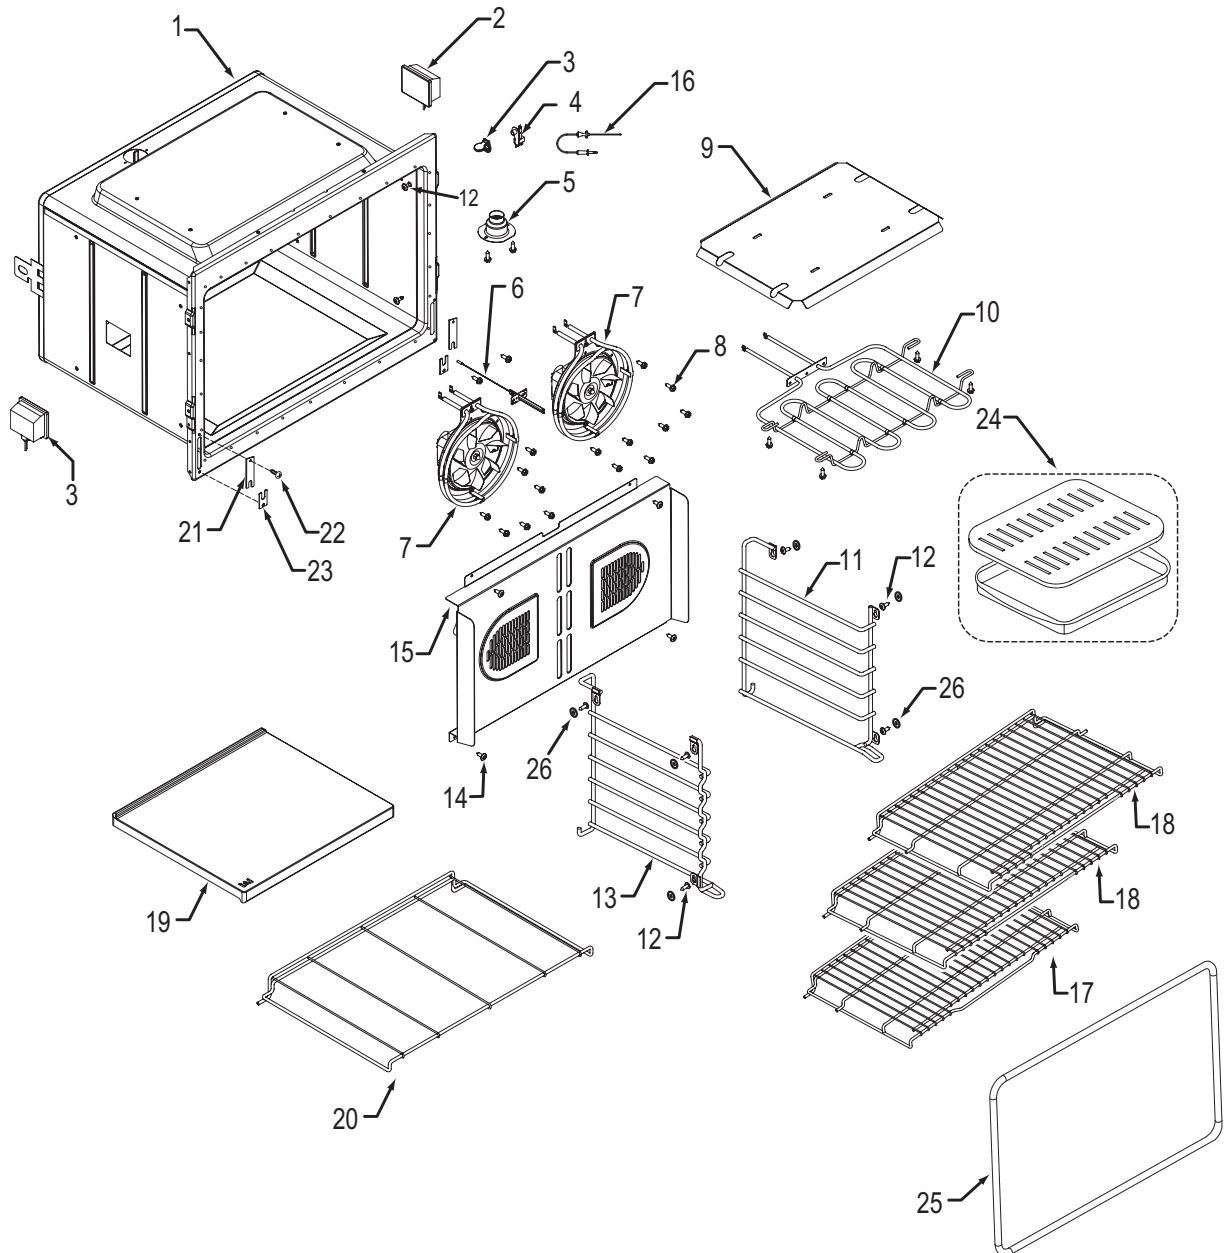

**30" Oven Cavity Parts List
Single and Double Oven**

<u>Ref #</u>	<u>Part #</u>	<u>Description</u>
1	N/A	Cavity, Oven (Contact Factory)
2	800307	Light, Oven
3	800943	Cover, Probe Switch
4	800942	Switch, Probe
5	800304	Catalyst, Smoke
6	800306	Sensor, Temperature
7	806738	Fan, Convection Assy., Ccw
8	801544	Screw, 8-32x1/2"
9	801122	Pan, Broil Element
10	801120	Element, Broil, 30"
11	806516	Guide, Rack, Right
12	806523	Screw, Shoulder, 8-18
13	806515	Guide, Rack, Left
14	802704	Screw, 8-32x1/2 Lo Profile
15	802898	Convection Baffle Assembly, 30"
16	800529	Probe, Temperature
17	802988	Rack, Oven 30"
18	803062	Rack, Oven Flat 30"
19	803859	Stone, Pizza
20	800735	Rack, Pizza Stone, 30"
21	803373	Clip, Retainer Hinge
22	802929	Screw 6-20X5/8 PH TRS HD T-AB, Black
23	803323	Cover, Plate
24	804712	Accessory Pkg Broiler Pan Set
25	806927	Gasket, Cavity, 30"
26	805780	Mica Washer w/o Adhesive

**36" Oven Cavity Parts List
Single Oven**

<u>Ref #</u>	<u>Part #</u>	<u>Description</u>
1	N/A	Cavity, Oven (Contact Factory)
2	800307	Light, Oven
3	800493	Cover, Probe Switch
4	800942	Switch, Probe
5	800304	Catalyst, Smoke
6	800306	Sensor, Temperature
7	806738	Fan, Convection Assy., Ccw
8	801544	Screw, 8-32x1/2"
9	801616	Deflector, Pan Broil
10	801615	Element, Broil, 36"
11	806518	Guide, Rack, Right
12	806523	Screw, Shoulder, 8-18
13	806517	Guide, Rack, Left
14	802704	Screw, 8-32x1/2 Lo Profile
15	802900	Convection Baffle Assembly, 36"
16	800529	Probe, Temperature
17	802989	Rack, Oven 36"
18	803063	Rack, Oven Flat 36"
19	803859	Stone, Pizza
20	800736	Rack, Pizza Stone, 36"
21	803373	Clip, Retainer Hinge
22	802929	Screw 6-20X5/8 PH TRS HD T-AB, Black
23	803323	Cover, Plate
24	804712	Accessory Pkg Broiler Pan Set
25	806928	Gasket, Cavity, 36"
26	805780	Mica Washer w/o Adhesive

Not Shown

803816	Light Bulb
801949	Pizza Peel
801554	Hard Fiber Flat Washer

**Oven Cavity Exploded View
Single and Double Oven**