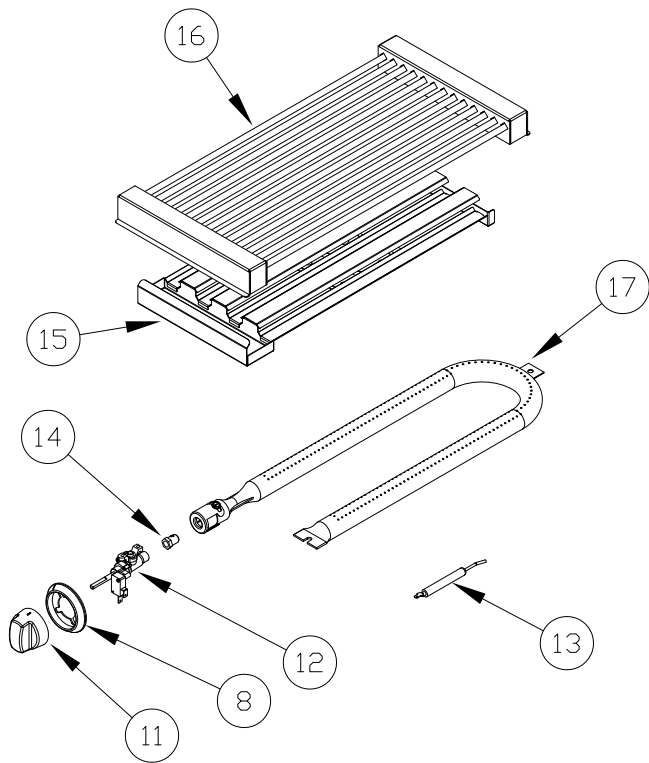

GRIDDLE

GRILL

TOP BURNER

3

REGULATOR

7

ON/OFF KNOB

8

BEZEL

18

IGNITER

19

THERMOSTAT

4 & 12

GAS VALVE

ARSCT - Slide-in Cooktop

| | | | |
|----|----------------------------|--|-----|
| | R16514 | Orifice, B-Burner #65 .090mm Sea Level LP Gas (Not For Resale) | N/A |
| 28 | R16010 R16009 R16008 | Spacer, Burner Large Bright Aluminum Finish Cook Top Spacer, Burner Medium Bright Aluminum Finish Cook Top Spacer, Burner Small Bright Aluminum Finish Cook Top | |
| 29 | A42158 | Screw, 10-24 X1 PH Phil MS ZP Type F | |
| 30 | R16508 R16502 R16517 | Base, D-Burner Large Base, C-Burner Medium Base, B-Burner Small | |
| 31 | A42167 | Screw, 6-32 X 7/8 Socket HD C/S SS | |
| 32 | R16506 R16500 R16515 | Head, D-Burner Large, 39-289-003-01 Head, C-Burner Medium, 39-288-003-01 Head, B-Burner Small, 39-287-003-01 | |
| 33 | R16507 R16501 R16516 | Cap, Top D-Burner Blk Porcelain Enameled Steel 22-046-001-08 Cap, Top C-Burner Blk Porcelain Enameled Steel 22-046-001-08 Cap, Top B-Burner Blk Porcelain Enameled Steel 22-046-001-08 | |