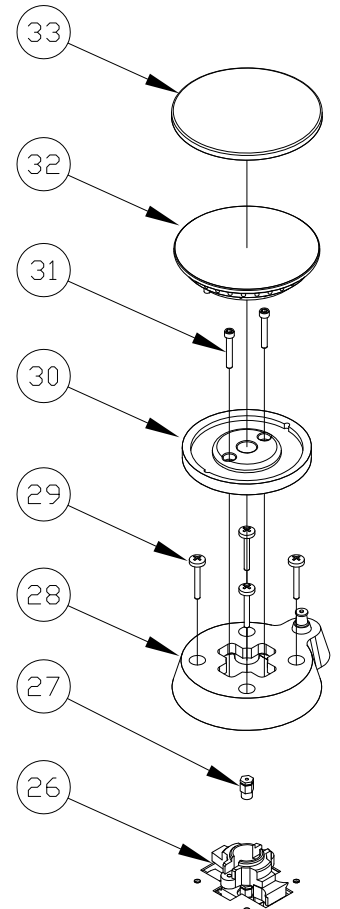

GRIDDLE

GRILL

TOP BURNER

3

REGULATOR

7

ON/OFF KNOB

8

| | | | |
|----|----------------------------|--|-----|
| | R16514 | Orifice, B-Burner #65 .090mm Sea Level LP Gas (Not For Resale) | N/A |
| 28 | R16010 R16009 R16008 | Spacer, Burner Large Bright Aluminum Finish Cook Top Spacer, Burner Medium Bright Aluminum Finish Cook Top Spacer, Burner Small Bright Aluminum Finish Cook Top | |
| 29 | A42158 | Screw, 10-24 X1 PH Phil MS ZP Type F | |
| 30 | R16508 R16502 R16517 | Base, D-Burner Large Base, C-Burner Medium Base, B-Burner Small | |
| 31 | A42167 | Screw, 6-32 X 7/8 Socket HD C/S SS | |
| 32 | R16506 R16500 R16515 | Head, D-Burner Large, 39-289-003-01 Head, C-Burner Medium, 39-288-003-01 Head, B-Burner Small, 39-287-003-01 | |
| 33 | R16507 R16501 R16516 | Cap, Top D-Burner Blk Porcelain Enameled Steel 22-046-001-08 Cap, Top C-Burner Blk Porcelain Enameled Steel 22-046-001-08 Cap, Top B-Burner Blk Porcelain Enameled Steel 22-046-001-08 | |