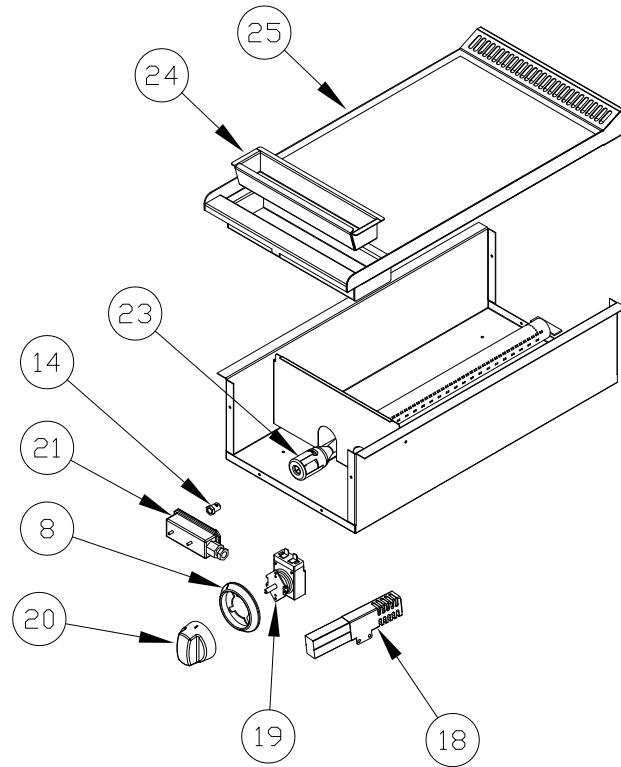

GRIDDLE

GRILL

TOP BURNER

3

REGULATOR

7

ON/OFF KNOB

8

BEZEL

18

IGNITER

19

THERMOSTAT

4 & 12

GAS VALVE

ARSCT - Slide-in Cooktop

| | | | |
|----|----------------------------|--|-----|
| | R16514 | Orifice, B-Burner #65 .090mm Sea Level LP Gas (Not For Resale) | N/A |
| 28 | R16010 R16009 R16008 | Spacer, Burner Large Bright Aluminum Finish Cook Top Spacer, Burner Medium Bright Aluminum Finish Cook Top Spacer, Burner Small Bright Aluminum Finish Cook Top | |
| 29 | A42158 | Screw, 10-24 X1 PH Phil MS ZP Type F | |
| 30 | R16508 R16502 R16517 | Base, D-Burner Large Base, C-Burner Medium Base, B-Burner Small | |
| 31 | A42167 | Screw, 6-32 X 7/8 Socket HD C/S SS | |
| 32 | R16506 R16500 R16515 | Head, D-Burner Large, 39-289-003-01 Head, C-Burner Medium, 39-288-003-01 Head, B-Burner Small, 39-287-003-01 | |
| 33 | R16507 R16501 R16516 | Cap, Top D-Burner Blk Porcelain Enameled Steel 22-046-001-08 Cap, Top C-Burner Blk Porcelain Enameled Steel 22-046-001-08 Cap, Top B-Burner Blk Porcelain Enameled Steel 22-046-001-08 | |