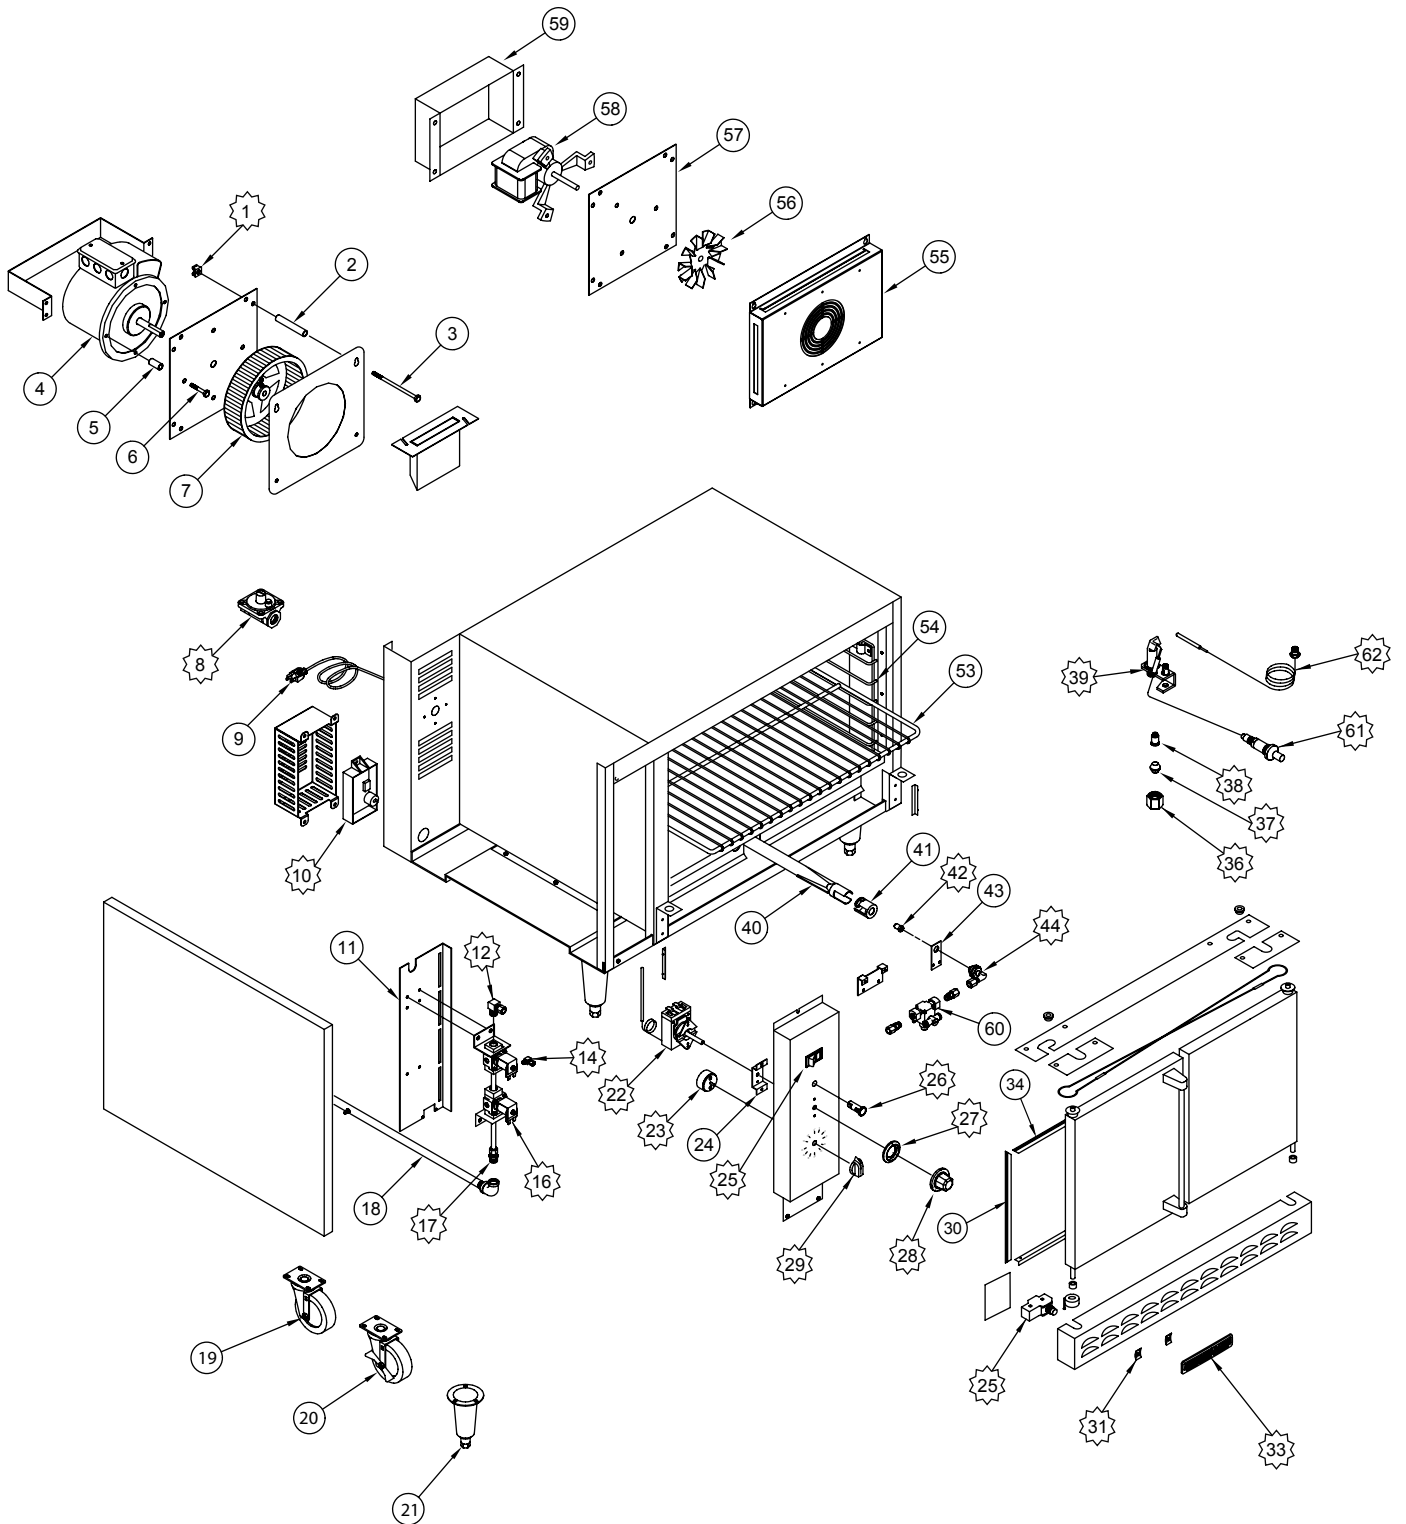

ARTL

ARTL

ITEM NO.	PART NO.	DESCRIPTION
1	A44001	Nut, Cage 1/4-20 Black
2	A43023	Sleeve, 3/8" X 3/16" Stainless
3	A42022	Bolt, Hex 1/4" X 5" GRD 5 ZP
4	A91004	Motor, ARC 115V 1/5HP 56YZ FLG
5	A43026	Spacer Short
6	A42004	Bolt, Hex GR5 1/4-20 X 1-3/8
7	A91200	Blower, Motor Wheel ARC
8	A80110	Valve, Pressure Regulator 3/4" Nat Gas Set 5.0
	A80011	Valve, Pressure Regulator 3/4" LPG Gas Set 10.0
9	A13100	Cord, Power NEMA 5-15P SJT 16/3"
10	A10062	Control, Gas Pilot Ignition Pilot Spark 120V MSD/Majestic/SAG
11	A99711	Mounting Panel for Components 1328
12	A28014	Elbow, 3/8" Compression Brass 10019
13	A10052	Spark Cable, Teflon w/1/4" QC Insulated Term. Short
14	A29303	Elbow, 3/16" CC - 1/8" Compc Brass 10000
15	A10053	Cable, Flame Sense 3/16" QC Fully Insulated Term. MSD/ARC Short
16	A80101	Solenoid, Valve Safety Gas 115V 10415-73462 HD/AR6C/M1/MSD/SAG
17	A28032	Fitting, 3/8" C X 3/8" MIP Brass

subject to change without notice.

1 1/4" FLOAT NUT	8 REGULATOR	10 SPARK MODULE	12 3/8 NPT x 3/8 CC BRASS ELBOW	14 ELBOW 3/16"CC - 1/8"COMPC	16 SOLENOID	17 3/8 NPT x 3/8 CC BRASS FITTING
22 THERMOSTAT	23 TIMER	25 DOOR SWITCH	26 INDICATOR LIGHT	27 BEZEL	28 THERMOSTAT DIAL	29 TIMER KNOB
31 SPEED NUT	33 AMERICAN RANGE NAME PLATE	36 NUT REDUCER 1/4" - 3/16"CC	37 SLEEVE, BALL 3/16" FERRULE	38 ORIFICE BELL	39 IGNITER	42 ORIFICE HOOD
44 ORIFICE ELBOW	61 PIEZO IGNITOR	62 THERMOCOUPLE	63 ROCKER SWITCH