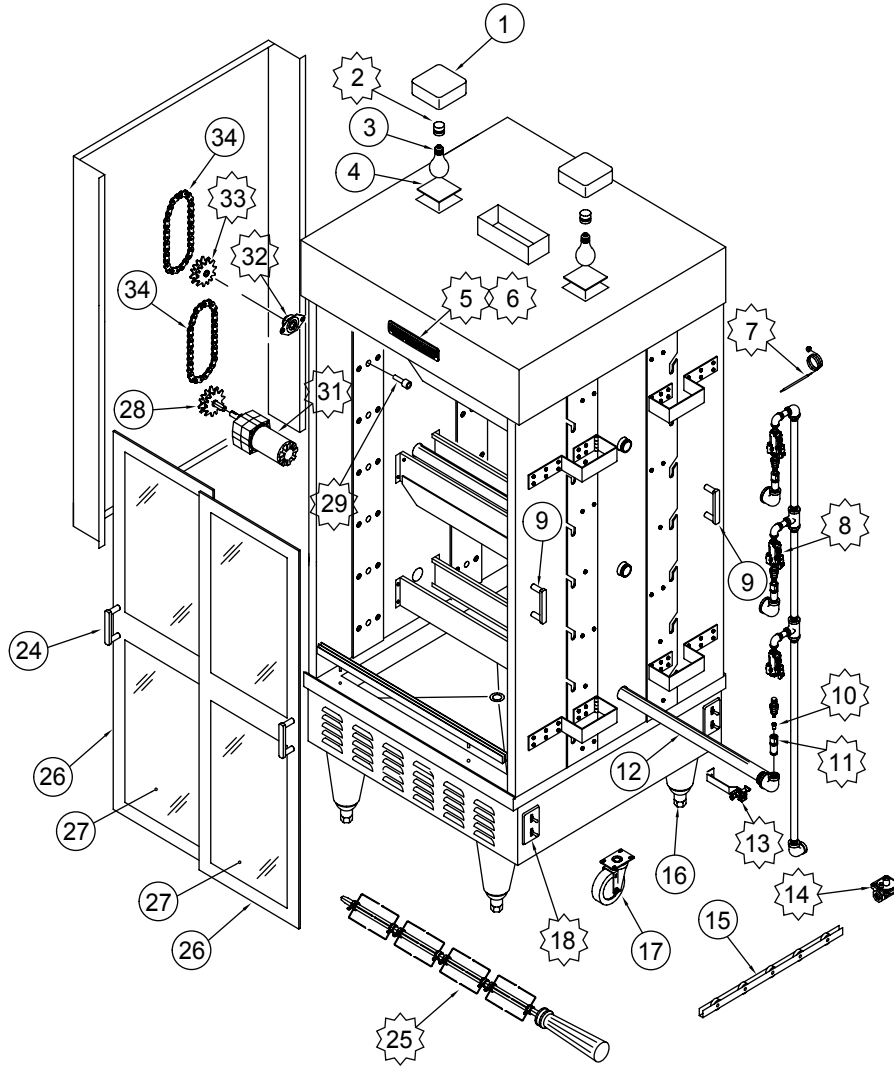

ACB-14

  BULB SOCKET	 AMERICAN RANGE NAME PLATE	 SPEED NUT	 THERMOCOUPLE	 SAFETY VALVE	 ORIFICE HOOD	 AIR SHUTTER
  PILOT TIP ASSY	 REGULATOR	 TOGGLE SWITCH	 SPINDLE	 THUMB SCREW	 SPIT SOCKET	 GEAR MOTOR
  BEARING	 DUAL GEAR