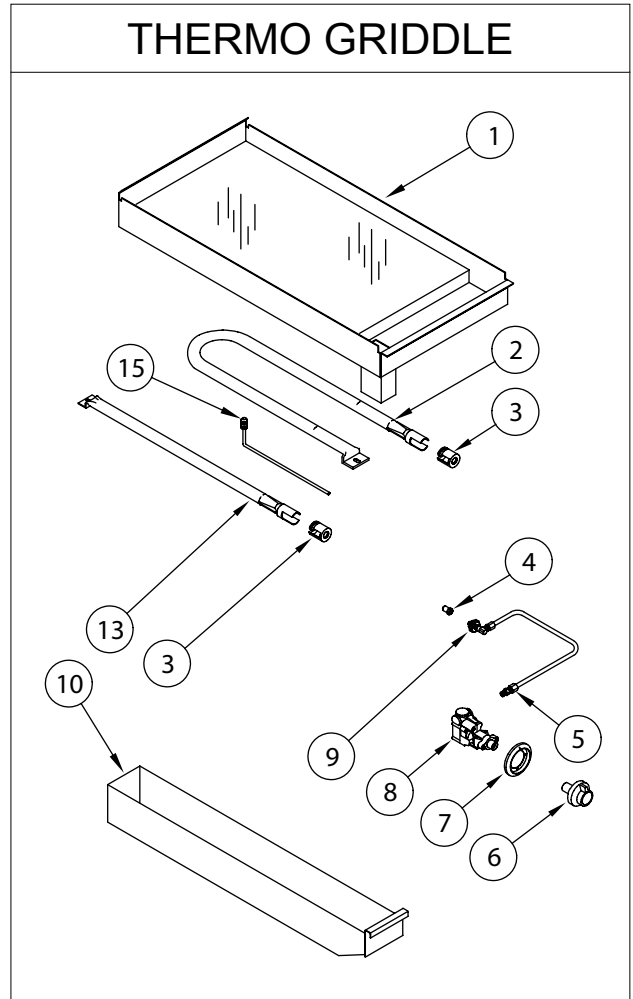

THERMO GRIDDLE