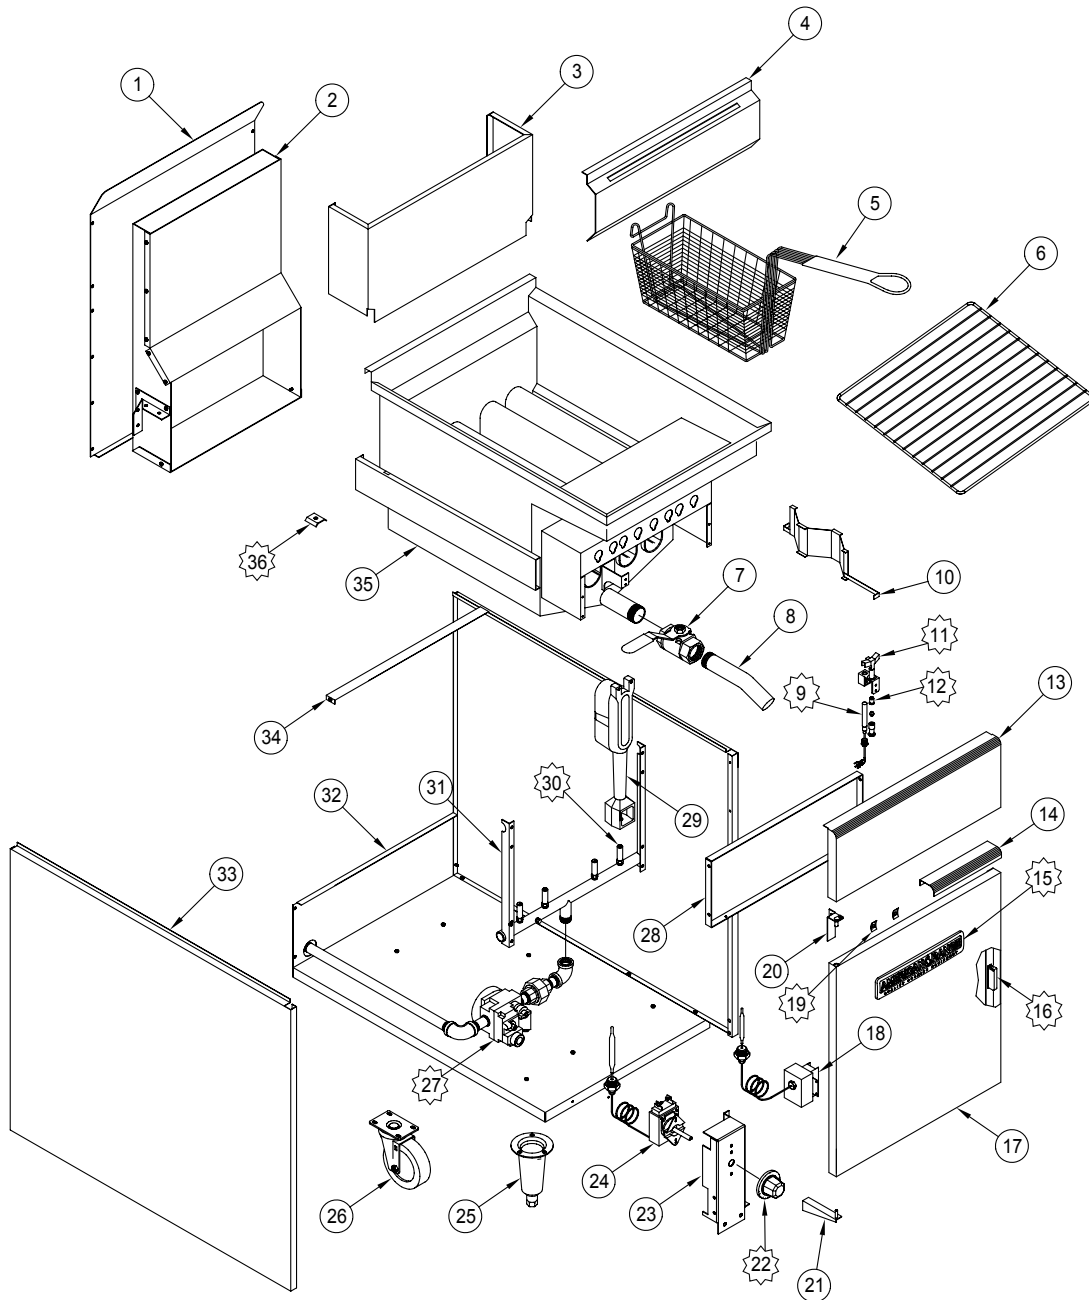

AF-75

THERMOPILE	PILOT	ORIFICE BELL	AMERICAN RANGE NAME PLATE	DOOR MAGNET	SPEED NUT	KNOB THERMOSTAT
GAS VALVE	ORIFICE HOOD	PROBE HOLDER