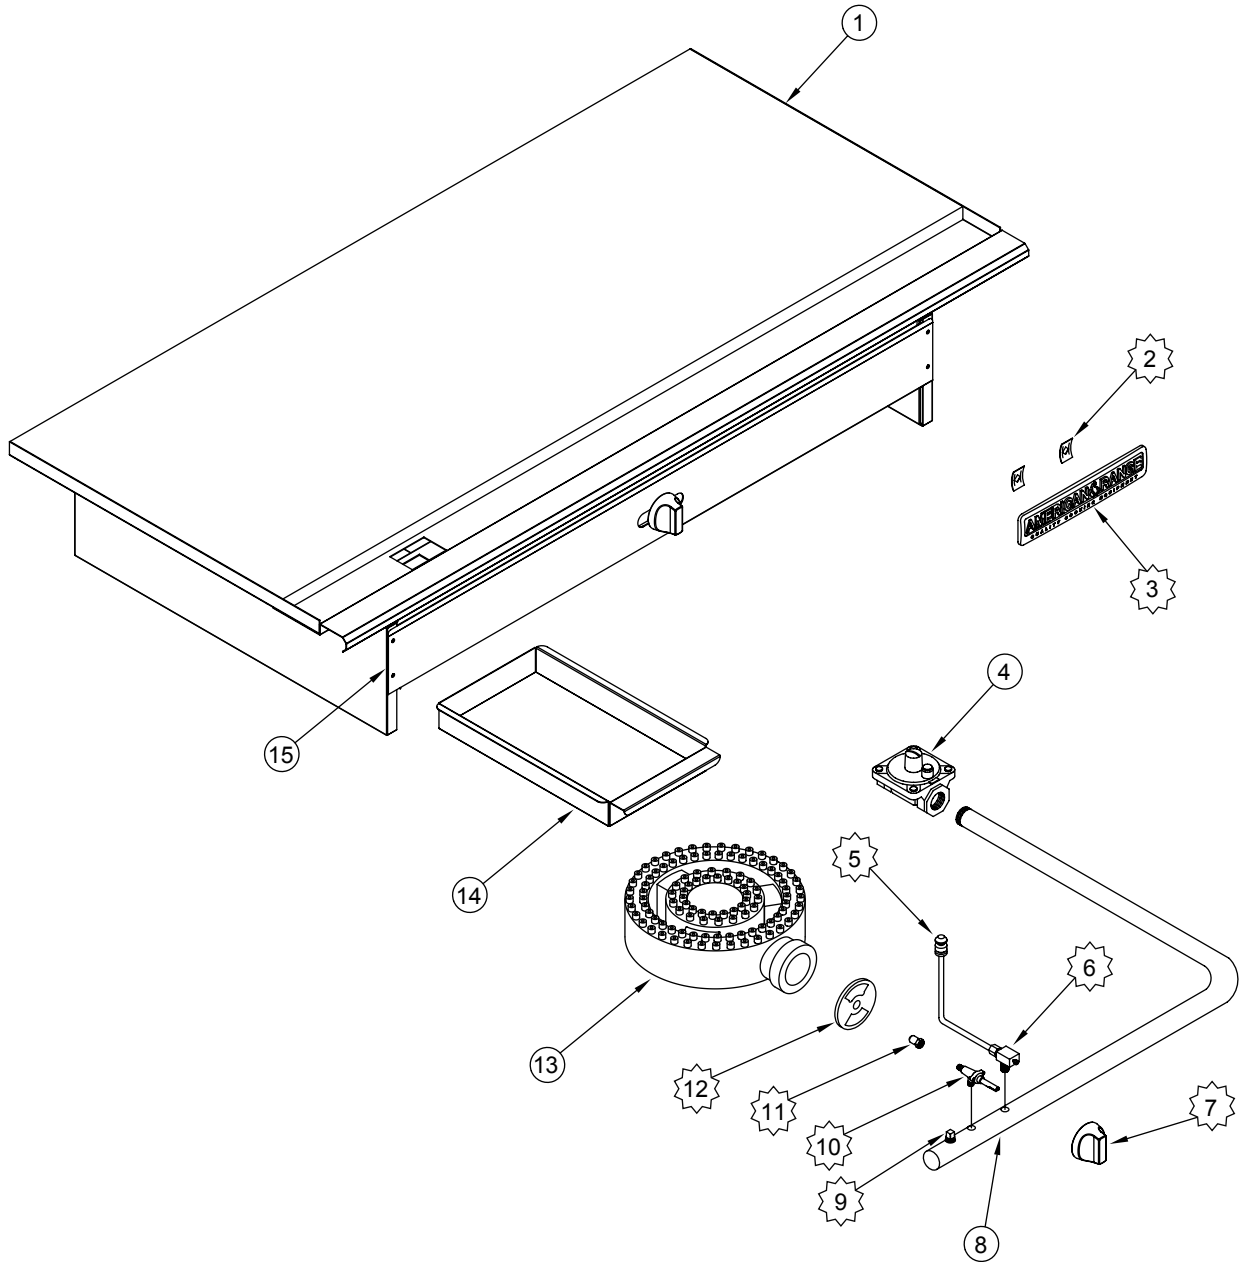

ARTY

2 SPEED NUT	3 AMERICAN RANGE NAME PLATE	5 PILOT TIP ASSY	6 90° PILOT VALVE	7 ON/OFF KNOB	9 1/8" PLUG	10 GAS VALVE
11 ORIFICE HOOD	12 AIR SHUTTER					

DESIGNED & BUILT IN USA

13592 Desmond St., Pacoima, CA 91331 818.897.0808 888.753.9898 www.americanrange.com

AMERICAN RANGE