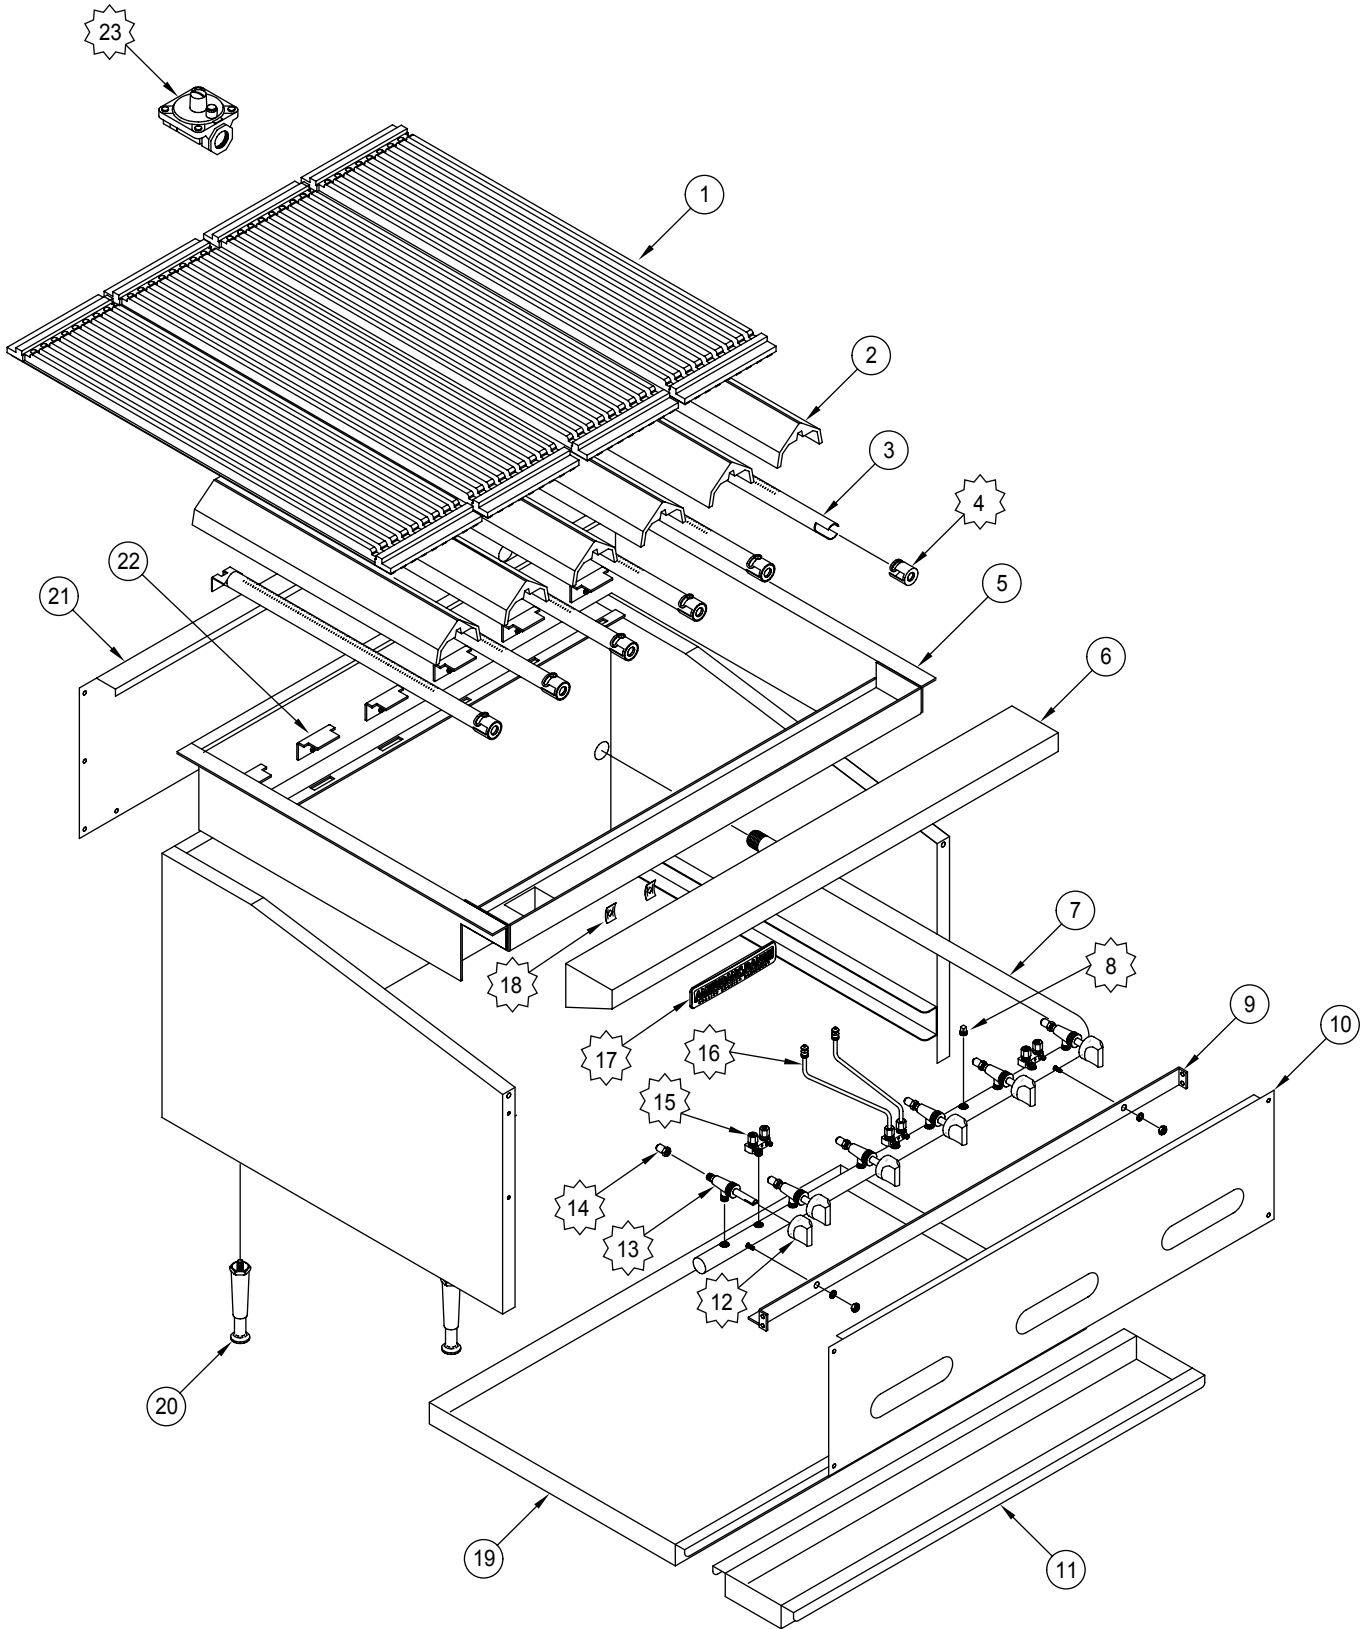

ADJ

ADJ

ITEM NO.	PART NO.	DESCRIPTION
1	A17010	Grate, 9 Bar 5" x 21" Cast Iron ADJ/AMSQ
2	A17004	Cover, Radiant 19.5" Cast Iron 10449
3	A14011	Burner, Broiler ARRB, AERB, ARKB 10468
4	A14036	Air Shutter, 1"
8	A23010	Plug, 1/8" Pipe Hex Black All Manifolds
12	A32001	Knob, Gas On/Off Glossy Black Flat Down
13	A80109	Valve, Gas Manual On/Off UL 10419, AR, ARKB, ARRB, AECB
14	A29004	Orifice Hood, #50 1/2" Brass, 11050 Nat Gas
	A29008	Orifice Hood, #57 1/2" Brass, 11057 LPG Gas
15	A29301	Valve, Dual Gas Pilot 1/8 x 3/16C 10432
16	A29221	Pilot Tip, Assembly ADJ
17	A38000	Name Plate, American Range 8" 10499 Quality Commercial Chrome
18	A44003	Nut, Speed #6 Push Black 10601
20	A35011	Leg, 4" Adjustable Flanged NSF Stainless
23	A80011	Valve, Pressure Regulator 3/4 10481 LPG Gas Set 10.0
	A80110	Valve, Pressure Regulator 3/4 10480 Nat Gas Set 5.
31	A32016	Knob, Ball 1-3/4 3/8 Insert
32	A34004	Spring, Extension ADJ-60/ADJ-72 1-1/16" x 5-1/2" x .120"
	A34007	Spring, Extension ADJ Special 1-1/16" x 4+ ADJ-24 thru ADJ-48"

subject to change without notice.

4 	8 	12 	13 	14 	15 	16
AIR SHUTTER	1/8" PLUG	ON/OFF KNOB	GAS VALVE	ORIFICE HOOD	3/16 DUAL PILOT VALVE	PILOT TIP ASSY
17 	18 	23 				
AMERICAN RANGE NAME PLATE	SPEED NUT	REGULATOR