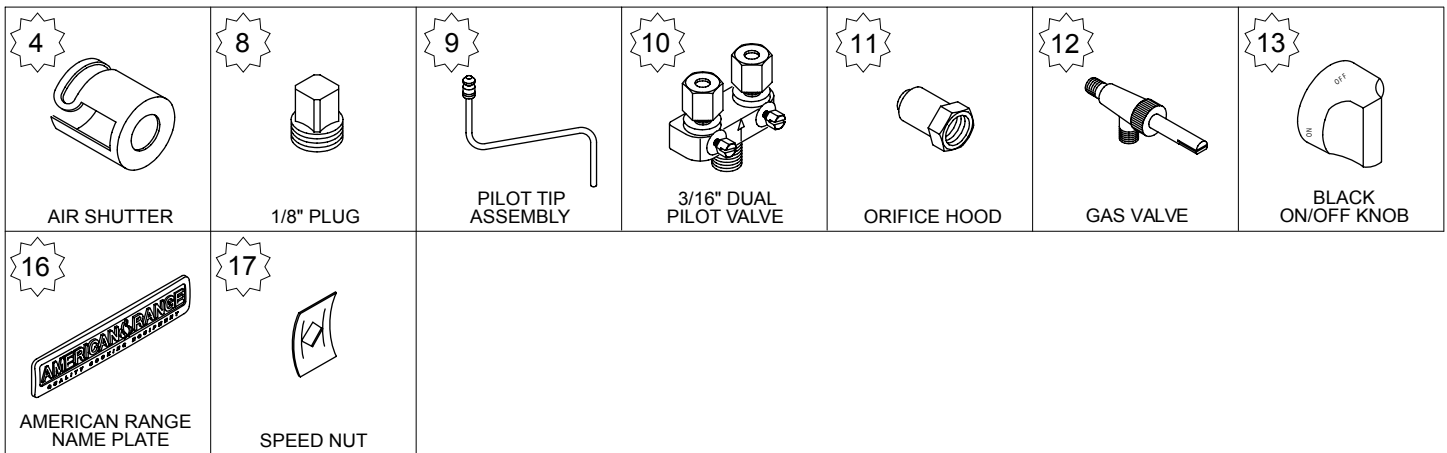

subject to change without notice.