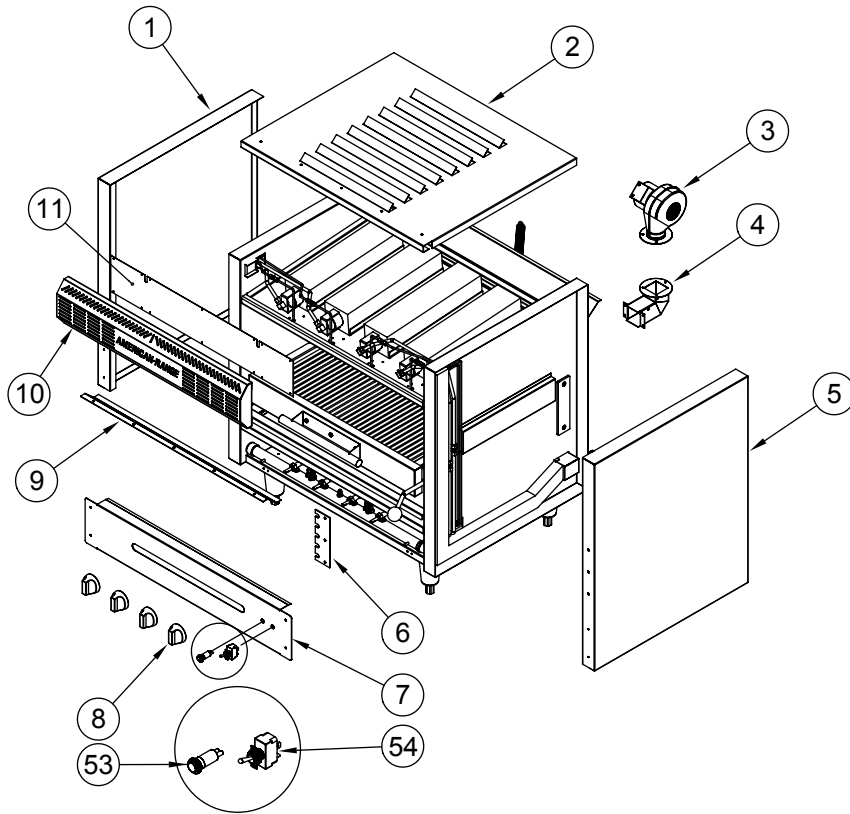

AGBU

FRONT ISOMETRIC VIEW