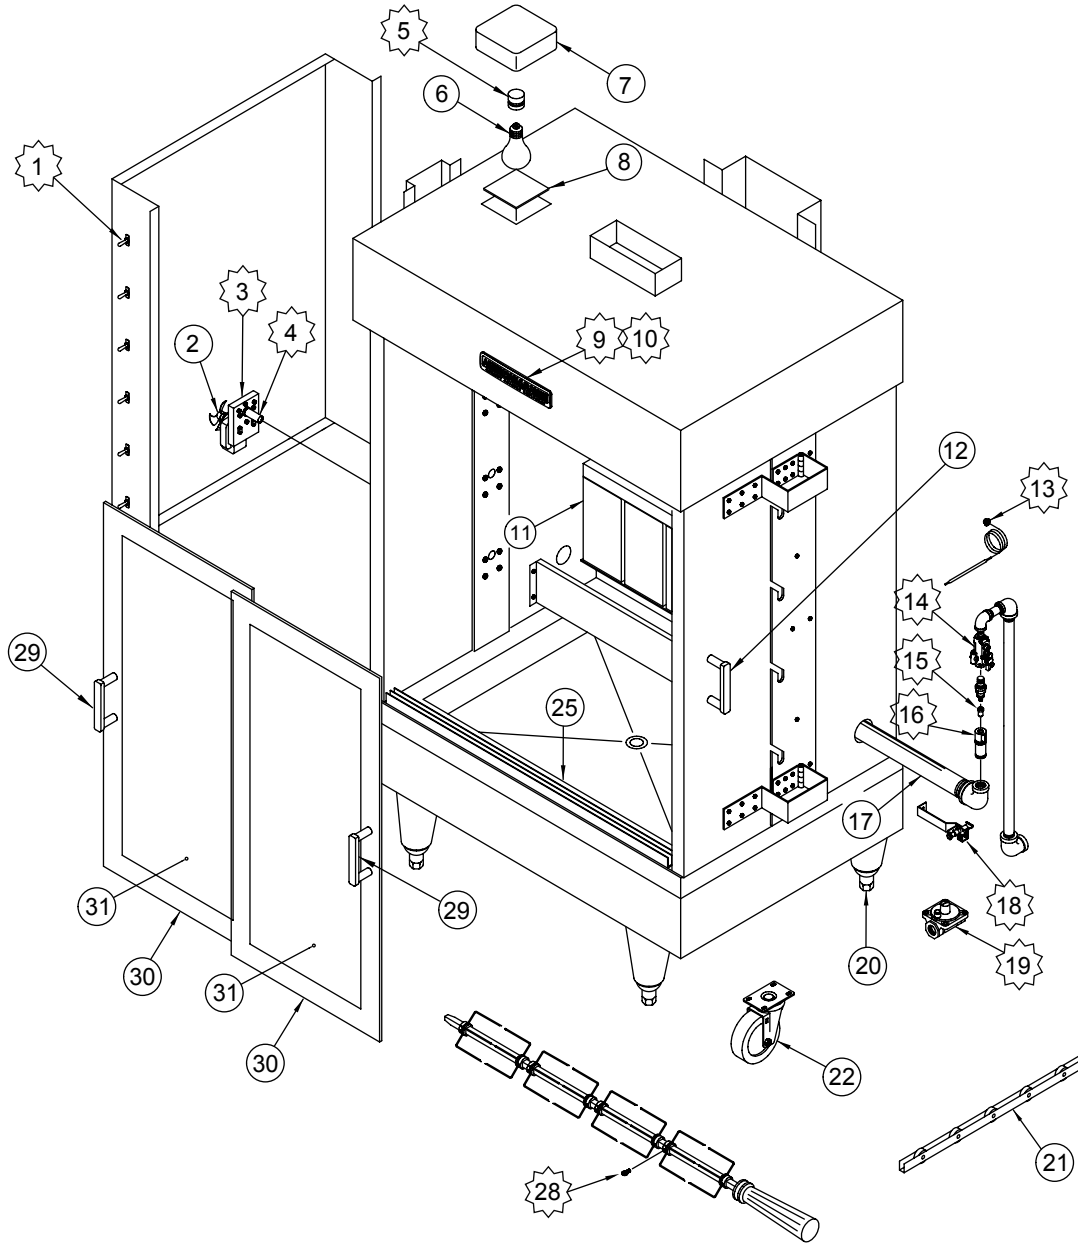

ACB-4

  1 TOGGLE SWITCH	 3 GEAR MOTOR	 4 SPIT SOCKET	 5 BULB SOCKET	 9 AMERICAN RANGE NAME PLATE	 10 SPEED NUT	 13 THERMOCOUPLE
  14 SAFETY VALVE	 15 ORIFICE HOOD	 16 AIR SHUTTER	 18 PILOT TIP ASSY	 19 REGULATOR	 28 THUMB SCREW	 28 SPINDLE