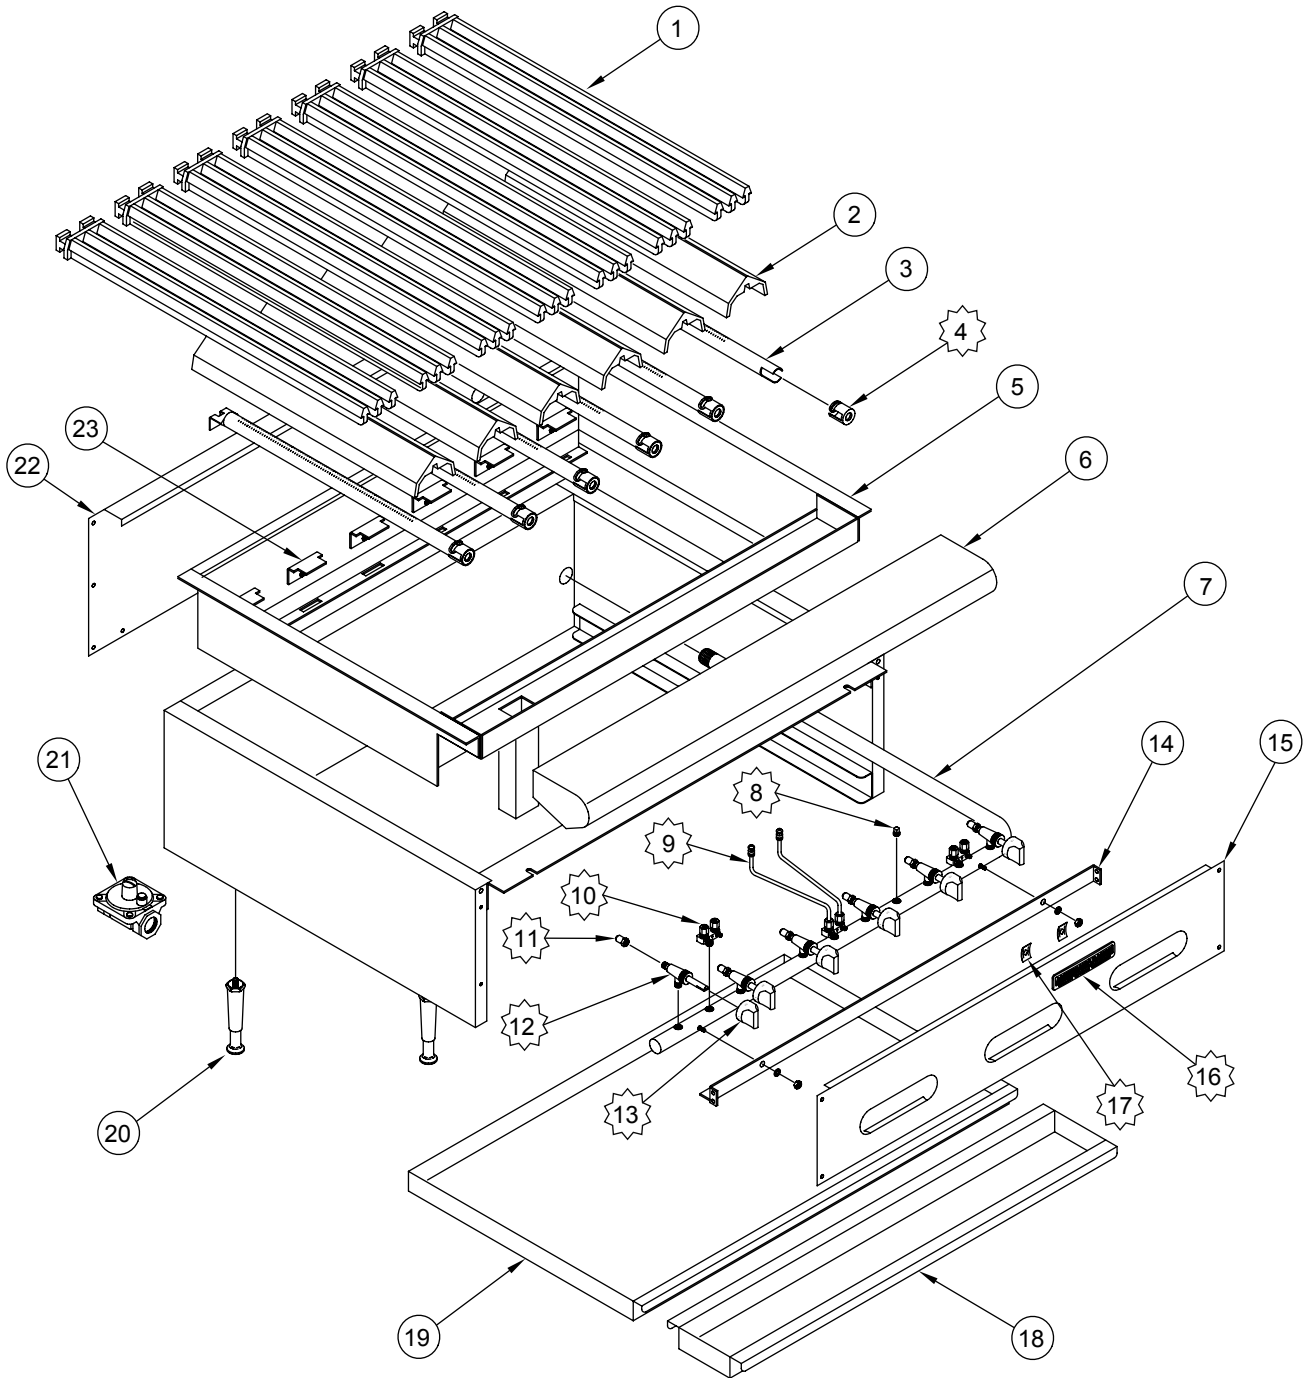

ARRB

ARRB

ITEM NO.	PART NO.	DESCRIPTION
1	A17001	Grate, Top 3 Bar 3" x 21" (350) 10451
2	A17004	Cover, Radiant 19.5" Long ARRB 10452
3	A14011	Burner, Broiler ARRB, AERB, ARKB
4	A14036	Air Shutter, 1"
7	A15025	Manifold, ARRB-24" Radiant Broiler 3014024 Counter Top (10)
	A15002	Manifold, ARRB-30" Radiant Broiler 3014-30 Counter Top
	A15019	Manifold, ARRB-36" Radiant Broiler Counter Top
	A15049	Manifold, ARRB-48" Radiant Broiler 3014-48 Counter Top (5)
	A15052	Manifold, ARRB-60" Radiant Broiler 3014-60 Counter Top
8	A23010	Plug, 1/8" Pipe Hex Black All Manifolds
9	A29203	Pilot, Tip Assembly ARRB, ARRB, ARKB 10242
10	A29301	Valve, Dual Gas Pilot 1/8 x 3/16C 10432
11	A29004	Hood, Orifice #50 1/2" Brass 11050 Nat Gas
	A29008	Hood, Orifice #57 1/2" Brass 11057 LPG Gas
12	A80109	Valve, Gas Manual On/Off UL 10419, AR, ARKB, ARRB, AECB
13	A32001	Knob, Gas On/Off Glossy Black Flat Down
16	A38000	Name Plate, American Range 8" 10499 Quality Commercial Chrome
17	A44003	Nut, Speed #6 Push Black 10601
18	A99646	Grease Can, 24AR4RB/ARRB-24
	A99647	Grease Can, 36" Radiant Broiler AR Range/ ARRB-36
	A99648	Grease Can, 48AR8RB/ARRB-48 3017-48
19	A99653	Crumb Tray, 24AR4RB/ARRB-24 3018-24
	A99654	Crumb Tray, 36AR6RB/ARRB-36 3018-36
	A99655	Crumb Tray, 48AR8RB/ARRB-48 3018-48
20	A35011	Leg, 4" Adjustable Flanged NSF Stainless
	A35100	Leg Set (4) 4" Adjustable w/Flange
21	A80110	Valve, Pressure Regulator 3/4 10480 Nat Gas Set 5.
	A80011	Valve, Pressure Regulator 3/4 10481 LPG Gas Set 10.0

subject to change without notice.