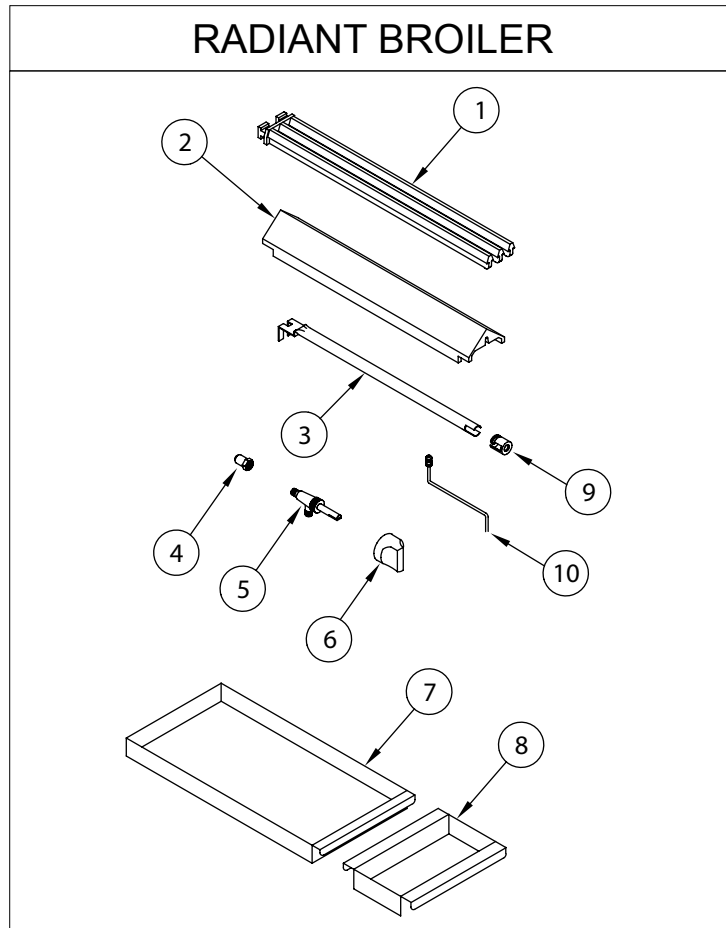

AR Series - ARB

ITEM NO.	PART NO.	DESCRIPTION
1	A17001	Grate, Top 3 Bar 3" x 21" (350) 10451
2	A17004	Cover, Radiant 19.5" Long ARRB 10452
3	A14011	Burner, Broiler ARRB, AERB, ARKB 10468 Adj
4	A29004	Orifice Hood, #50 1/2" Brass 11050 Nat Gas
	A29013	Orifice Hood, #56 1/2" Brass 11056 LPG Gas
5	A80109	Valve, Gas Manual On/Off UL 10419, AR, ARKB, ARRB, AECEB
6	A32001	Knob, Gas On/Off Glossy Black Flat Down
7	A99652	Crumb Tray, 12" Radiant Broiler 3018-12 AR Range
	A99653	Crumb Tray, 24" Radiant Broiler 3018-24 AR Range/ARRB-24
	A99654	Crumb Tray, 36" Radiant Broiler 3018-36 AR Range/ARRB-36
	A99655	Crumb Tray, 48" Radiant Broiler 3018-48 AR Range/ARRB-48
8	A99645	Grease Can, 12" Radiant Broiler 3017-12 AR Range/ARRB-12
	A99646	Grease Can, 24" Radiant Broiler 3017-24 AR Range/ARRB-24
	A99647	Grease Can, 36" Radiant Broiler 3017-36 AR Range/ARRB-36
	A99648	Grease Can, 48" Radiant Broiler 3017-48 AR Range/ARRB-48
9	A14036	Air Shutter, 1"
10	A29203	Pilot Tip, Assembly ARRB ARKB 10242 RB Range

subject to change without notice.