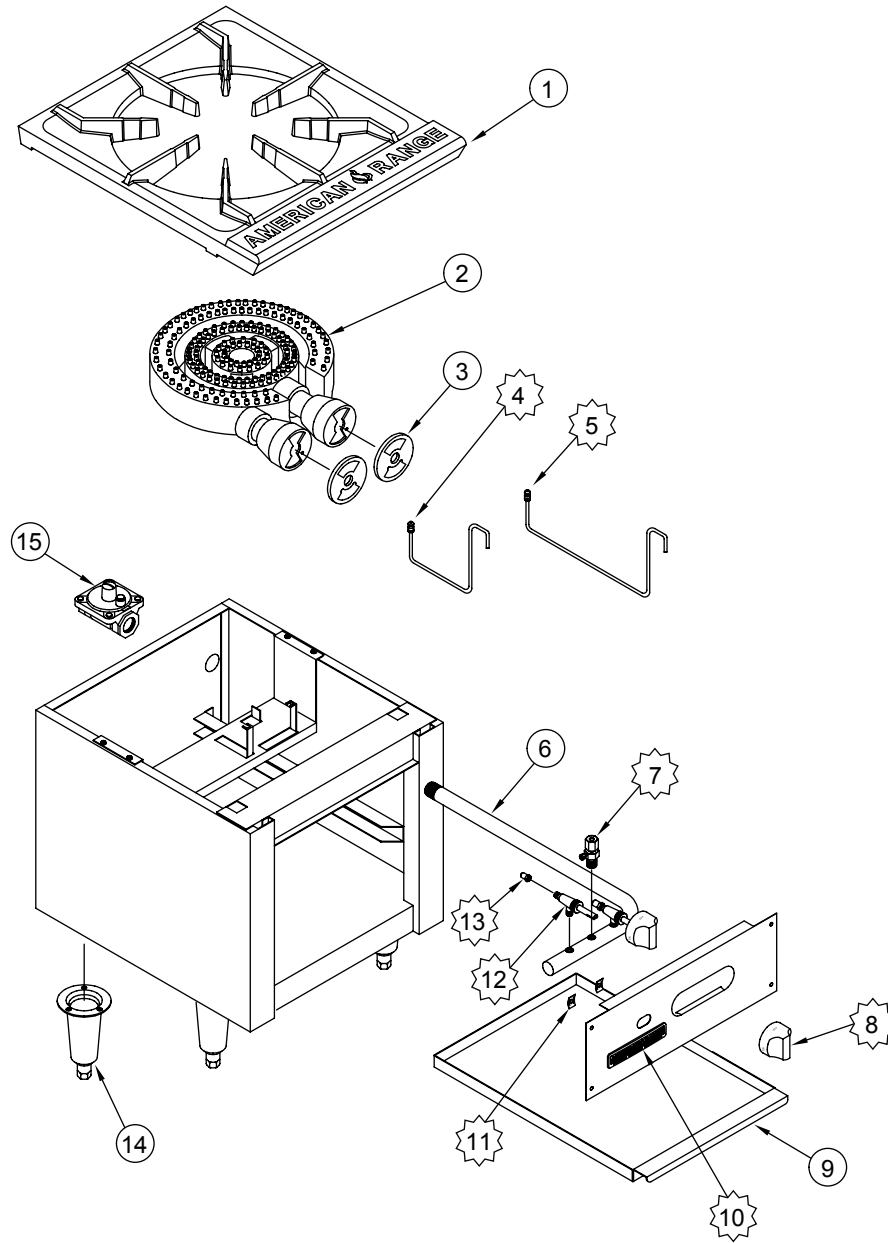

ARSP- & SPSH

PILOT TIP ASSY ARSP-18	PILOT TIP ASSY ARSP-18-2	STRAIGHT PILOT VALVE	BLACK ON/OFF KNOB	AMERICAN RANGE NAME PLATE	SPEED NUT	GAS VALVE
ORIFICE HOOD						

DESIGNED & BUILT IN USA

13592 Desmond St., Pacoima, CA 91331 818.897.0808 888.753.9898 www.americanrange.com

AMERICAN RANGE