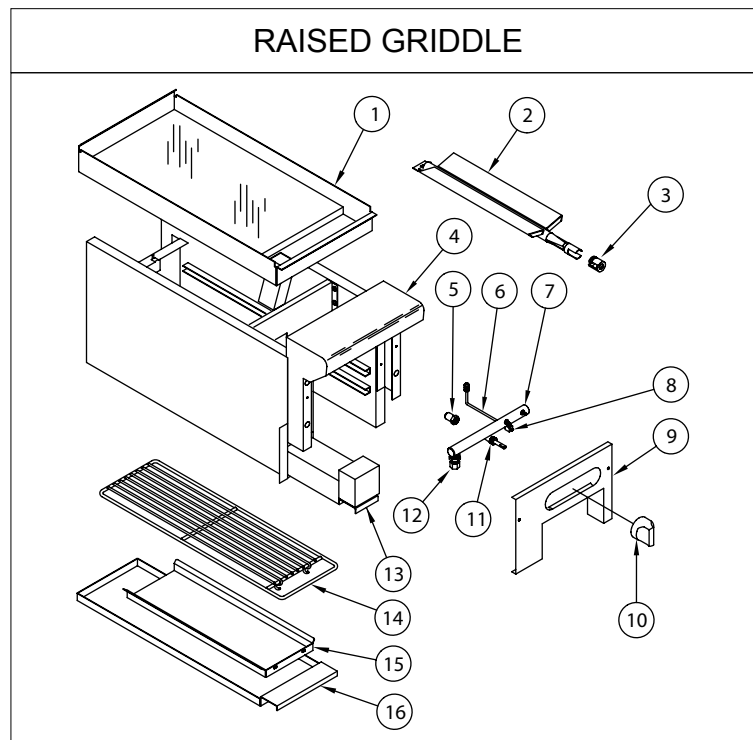

subject to change without notice.