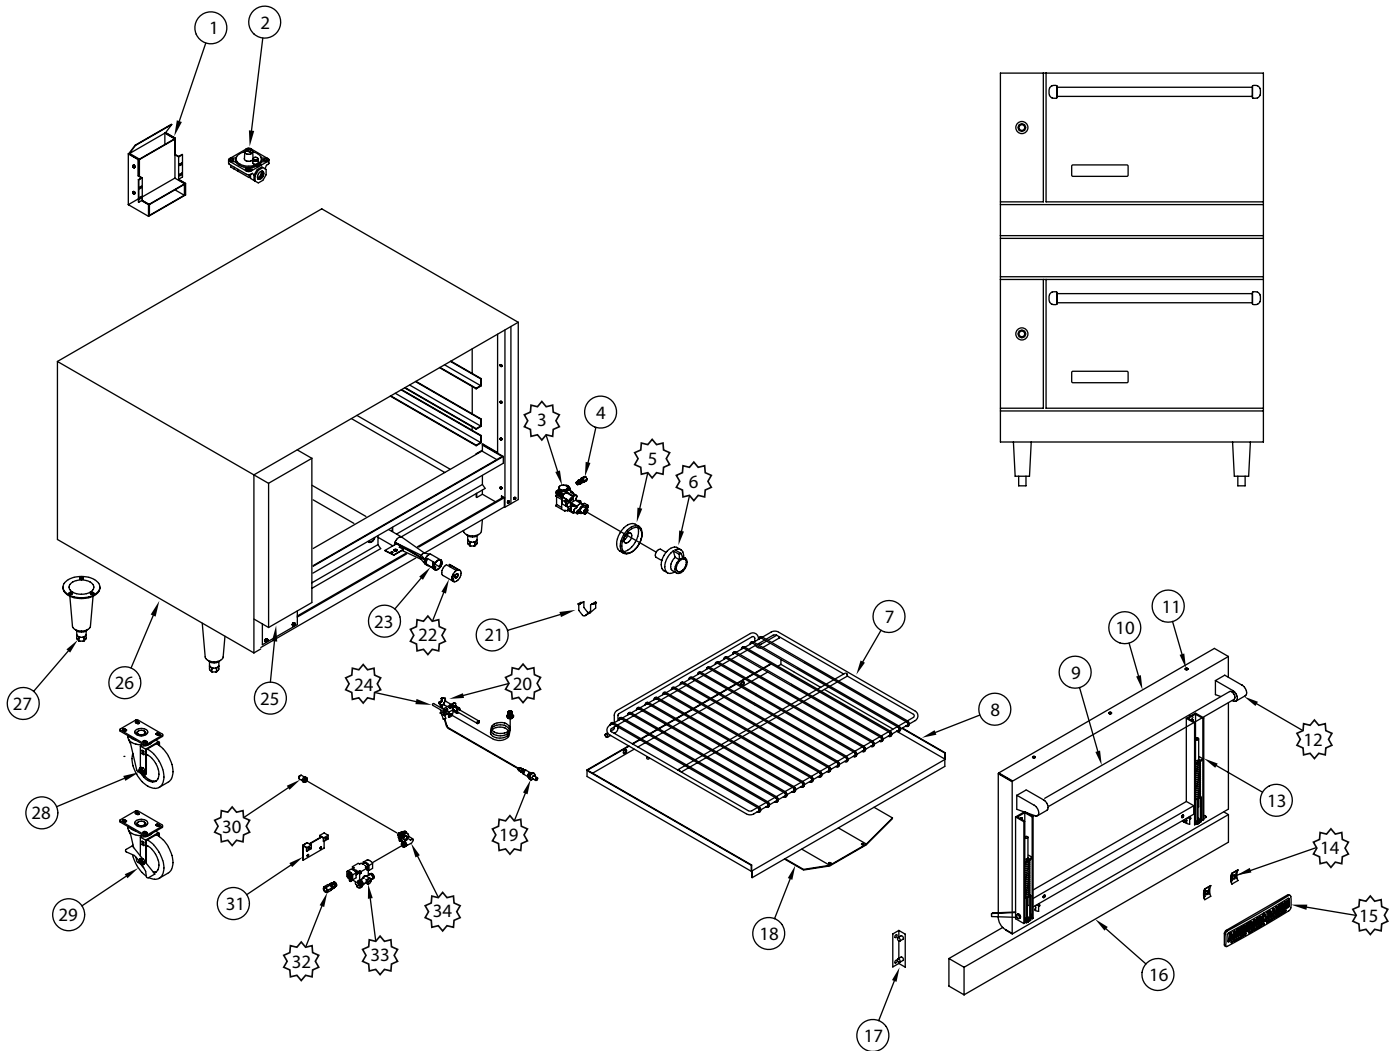

ARLB - ARDS

REGULATOR	THERMOSTAT	BEZEL	T'STAT KNOB	SPEED NUT	AMERICAN RANGE NAME PLATE	PIEZO IGNITER
PILOT NAT/LPG	AIR SHUTTER	THERMOCOUPLE	ORIFICE HOOD	1/4 NPT x 3/8 CC BRASS FITTING	SAFETY VALVE	ORIFICE ELBOW