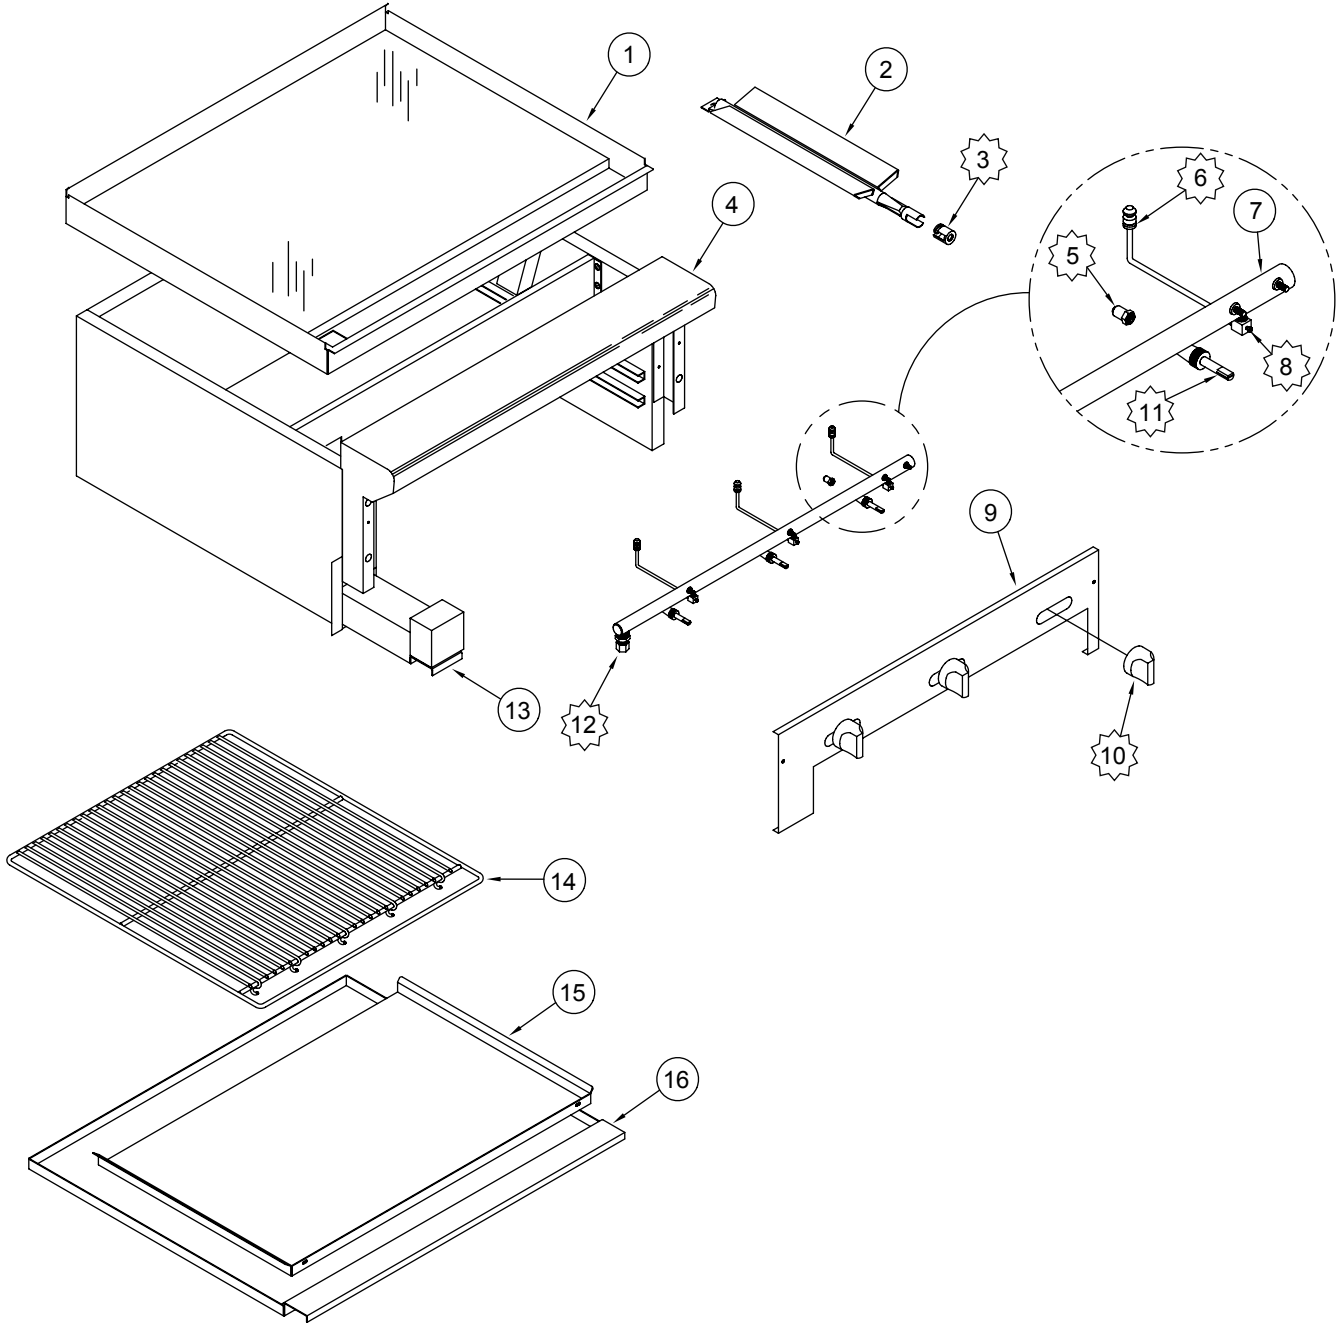

ARGB

ARGB

ITEM NO.	PART NO.	DESCRIPTION
2	A14079	Deflector, Wire Mesh Raised Griddle AR Range (2 per set)
	A14048	Burner, Raised Griddle Broiler 10261 AR Range
3	A14036	Air Shutter, 1"
5	A29005	Orifice Hood, #55 1/2" Brass 11055 LPG Gas
	A29002	Orifice Hood, #46 1/2" Brass 11046 Nat Gas
6	A29206	Pilot Tip, Assembly, Raised Griddle 10245 AR Range
8	A29300	Valve, Pilot Elbow Adjustable 10418 1/8" NPT 3/16" CC
10	A32002	Knob, Gas On/Off Glossy Black Flat Up
11	A80109	Valve, Gas Manual On/Off UL 10419, AR, ARKB, ARRB, AEGB
12	A28000	Fitting, 3/8" CC x 1/4" MIP Brass 10011
13	A99644	Grease Can, Raised Griddle 1230
14	A31022	Rack, 24" Raised Griddle Chrome Pltd 10263-24 NSF 24-5/16" x 19-7/8"
	A31023	Rack, 12" Raised Griddle Chrome Pltd 10263-12 NSF 24-5/16" x 7-1/2"
	A31024	Rack, 36" Raised Griddle Chrome Pltd 10263-36 NSF 31-5/16" x 24-7/16"
	A31026	Rack, 48" Raised Griddle Chrome Pltd 10263-48 NSF 43-5/16" x 23-7/16"
15	A99630	Drip Pan, 24" Raised Griddle 1217-24 AR Range
	A99631	Drip Pan, 36" Raised Griddle 1217-36 AR Range
	A99633	Drip Pan, 48" Raised Griddle 1217-48 AR Range
16	A99640	Crumb Tray, 12" Raised Griddle 1220-12 AR Range
	A99641	Crumb Tray, 24" Raised Griddle 1220-24 AR Range
	A99642	Crumb Tray, 36" Raised Griddle 1220-36 AR Range
	A99734	Crumb Tray, 48" Raised Griddle 1220-48 AR Range

subject to change without notice.