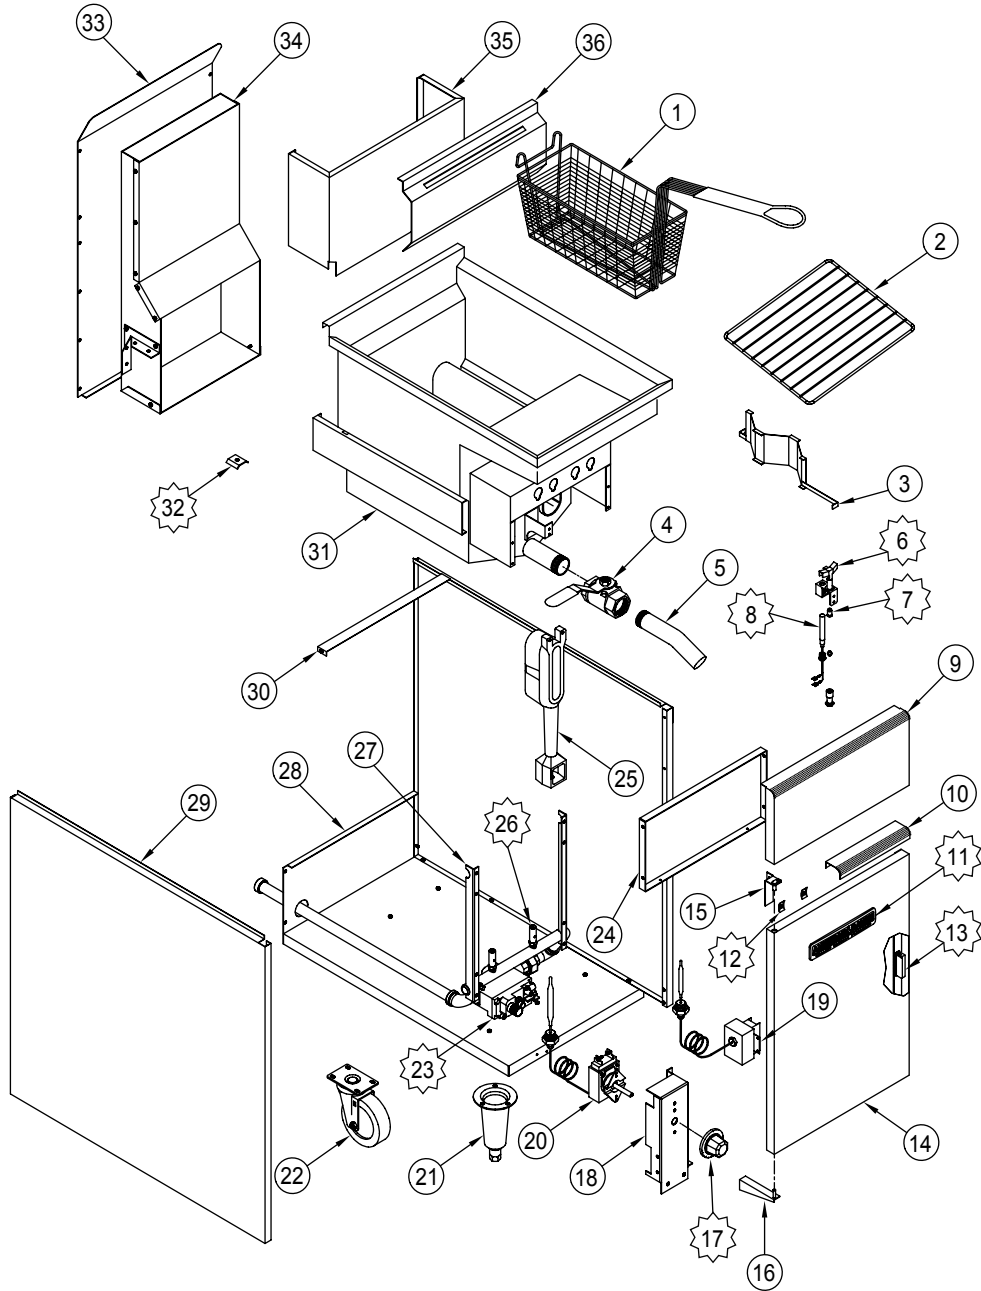

AF 35/40

6 PILOT	7 ORIFICE BELL	8 THERMOPILE	11 AMERICAN RANGE NAME PLATE	12 SPEED NUT	13 DOOR MAGNET	17 KNOB THERMOSTAT
23 GAS VALVE	26 ORIFICE HOOD	32 PROBE HOLDER				

DESIGNED & BUILT IN USA
EXCEPTIONAL QUALITY OF THE RANGE

13592 Desmond St., Pacoima, CA 91331 818.897.0808 888.753.9898 www.americanrange.com

AMERICAN RANGE