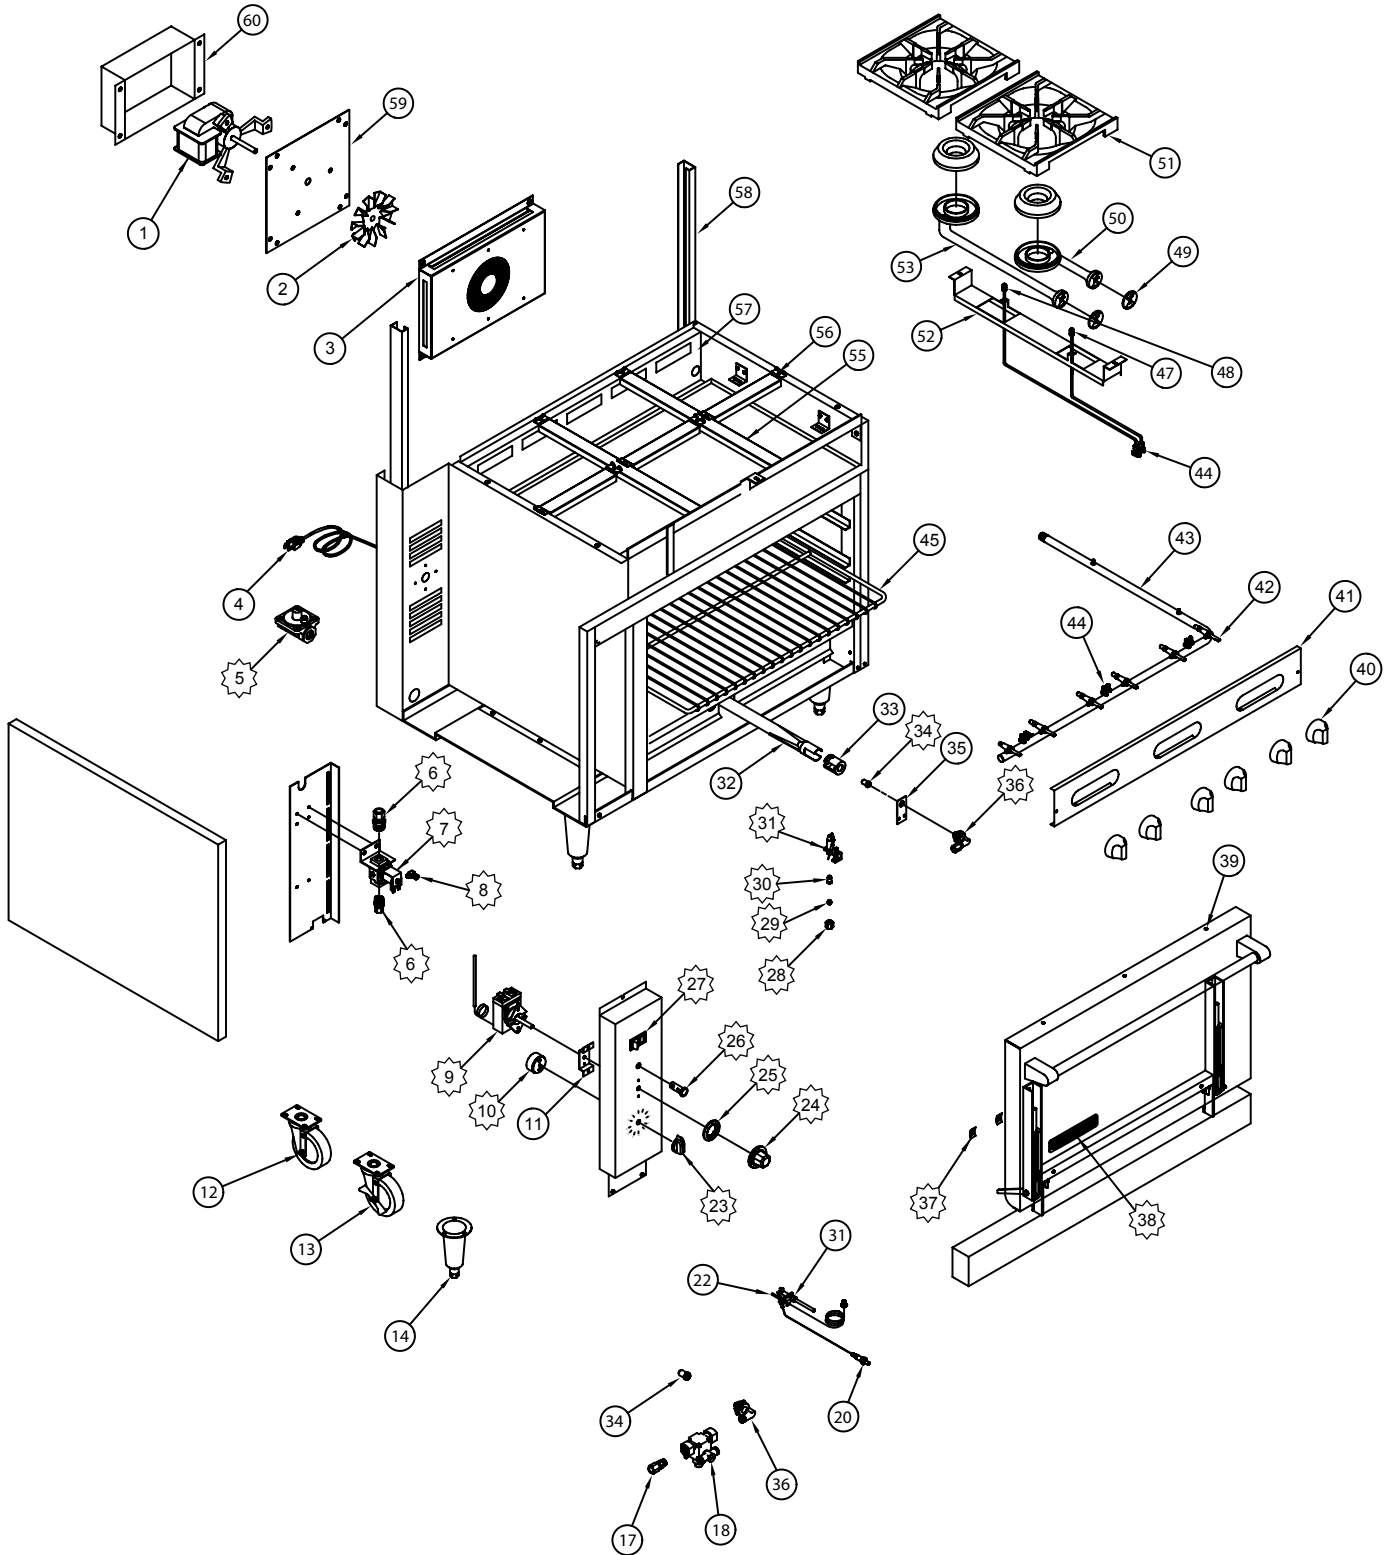

AR Series - Innovection

AR Series - Innovection

ITEM NO.	PART NO.	DESCRIPTION
1	A91100	Motor, Innovection Fan Assembly ARR-RANGE Series / NV RANGES
2	A91206	Fan, Blade Innovection Motor
3	A91202	Blower Baffle
4	A13100	Cord, Power NEMA 5/15P SJT 16/3 6' Black Roj 5-1/2 GRN#10 Term
5	A80110	Valve, Pressure Regulator 3/4" Natural Gas
	A80011	Valve, Pressure Regulator 3/4" LP Gas
6	A28032	Fitting, 3/8" C X 3/8" MIP Brass
7	A80101	Solenoid, Valve Safety Gas 115V
8	A29303	Elbow, 3/16" CC - 1/8" COMPC Brass
9	A11105	Thermostat, KXT Electric M/MSD
10	A60001	Timer, Cooking 60 Minute 10408 M/MSD, ARC
11	A99712	Bracket, KXT Thermostat M/MSD 1330 ARC
12	A35014	Caster, 4" Swivel Plate Mount No Brake NSF AR, AGBU, ACB
13	A35015	Caster, 4" Swivel Plate Mount w/Brake NSF AR, AGBU, ACB
14	A35001	Leg, 6" Cone 3" Adjustable Bullet Chrome Plated NSF
17	A28000	Fitting, 3/8" CC X 1/4" MIP Brass 10011
18	A80100	Valve, Safety TS-11J AR Ranges 10425
20	A10010	Igniter, Piezo & Locking Nut
22	A11100	Thermocouple, 18" 2C AR Range
23	A32017	Knob, Timer M/MSD Series
24	A32005	Knob, Dial KXT Thermostat 10411 M/MSD Series, ARC/SAG
25	A32023	Bezel, KXT-397-36 Thermostat 10440-C M/MSD/ARC
26	A10011	Light, Indicator 120V Red 12.7 10407 W/Wire Lead & Male Term

subject to change without notice.

  5 REGULATOR	 6 3/8 NPT x 3/8 CC BRASS FITTING	 7 SOLENOID	 8 ELBOW 3/16"CC - 1/8"COMPC	 9 THERMOSTAT	 10 TIMER	 23 TIMER KNOB
  24 THERMOSTAT DIAL	 25 BEZEL	 26 INDICATOR LIGHT	 27 ROCKER SWITCH	 28 NUT, REDUCER 1/4" - 3/16"CC	 29 SLEEVE, BALL 3/16" TUBE BARREL	 30 ORIFICE BELL
  31 PILOT	 34 ORIFICE HOOD	 36 ORIFICE ELBOW	 37 SPEED NUT	 38 AMERICAN RANGE NAME PLATE