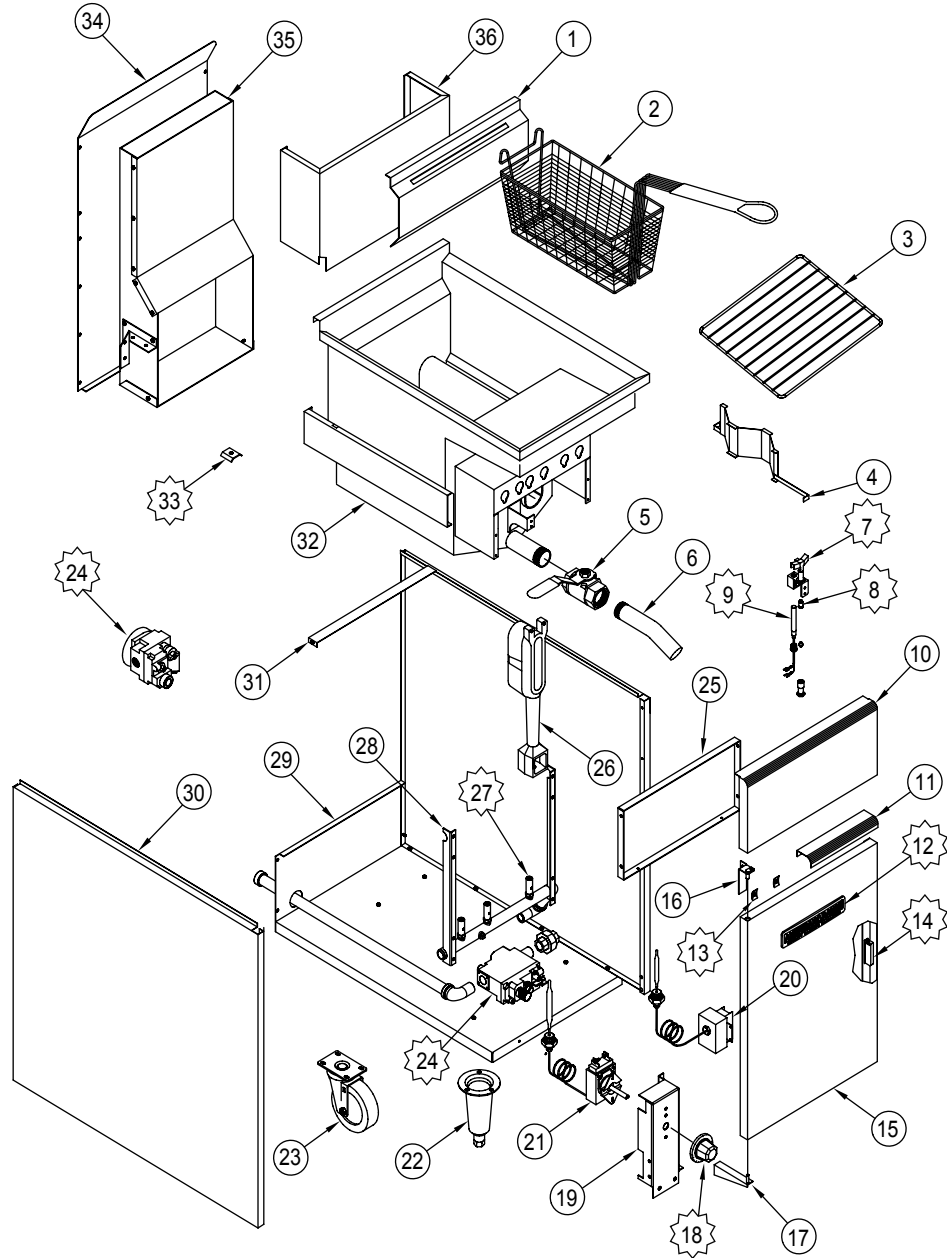

AF 35/50

PILOT	ORIFICE BELL	THERMOPILE	AMERICAN RANGE NAME PLATE	SPEED NUT	DOOR MAGNET	KNOB THERMOSTAT
GAS VALVE	ORIFICE HOOD	PROBE HOLDER