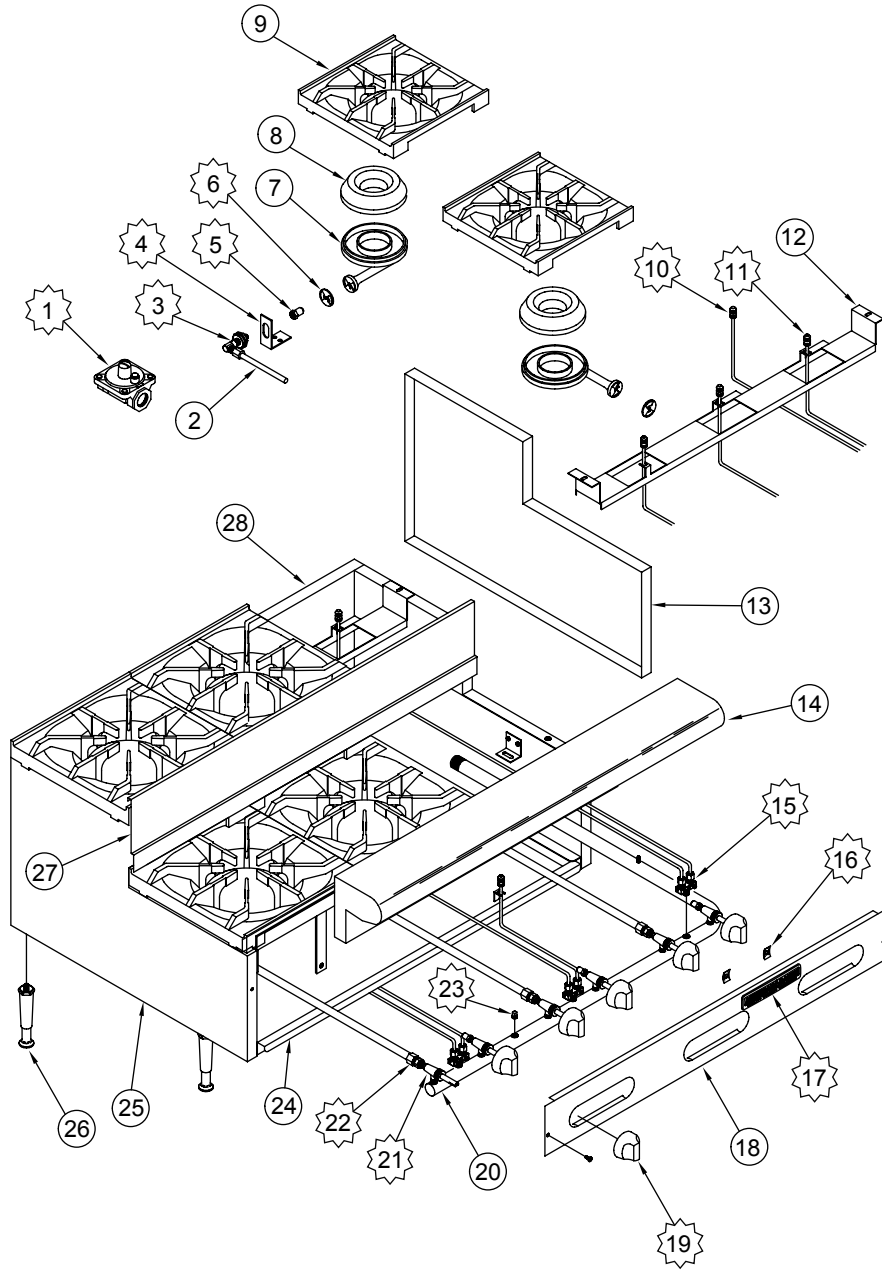

SUHP

  REGULATOR	 ORIFICE ELBOW	 ORIFICE HOOD	 AIR SHUTTER	 PILOT TIP (LONG) ASSEMBLY	 PILOT TIP (SHORT) ASSEMBLY	 3/16" DUAL PILOT VALVE
  SPEED NUT	 AMERICAN RANGE QUALITY SERVICE FOR 100 YEARS	 BLACK ON/OFF KNOB	 GAS VALVE	 3/8 ADAPTER FITTING	 1/8" PLUG