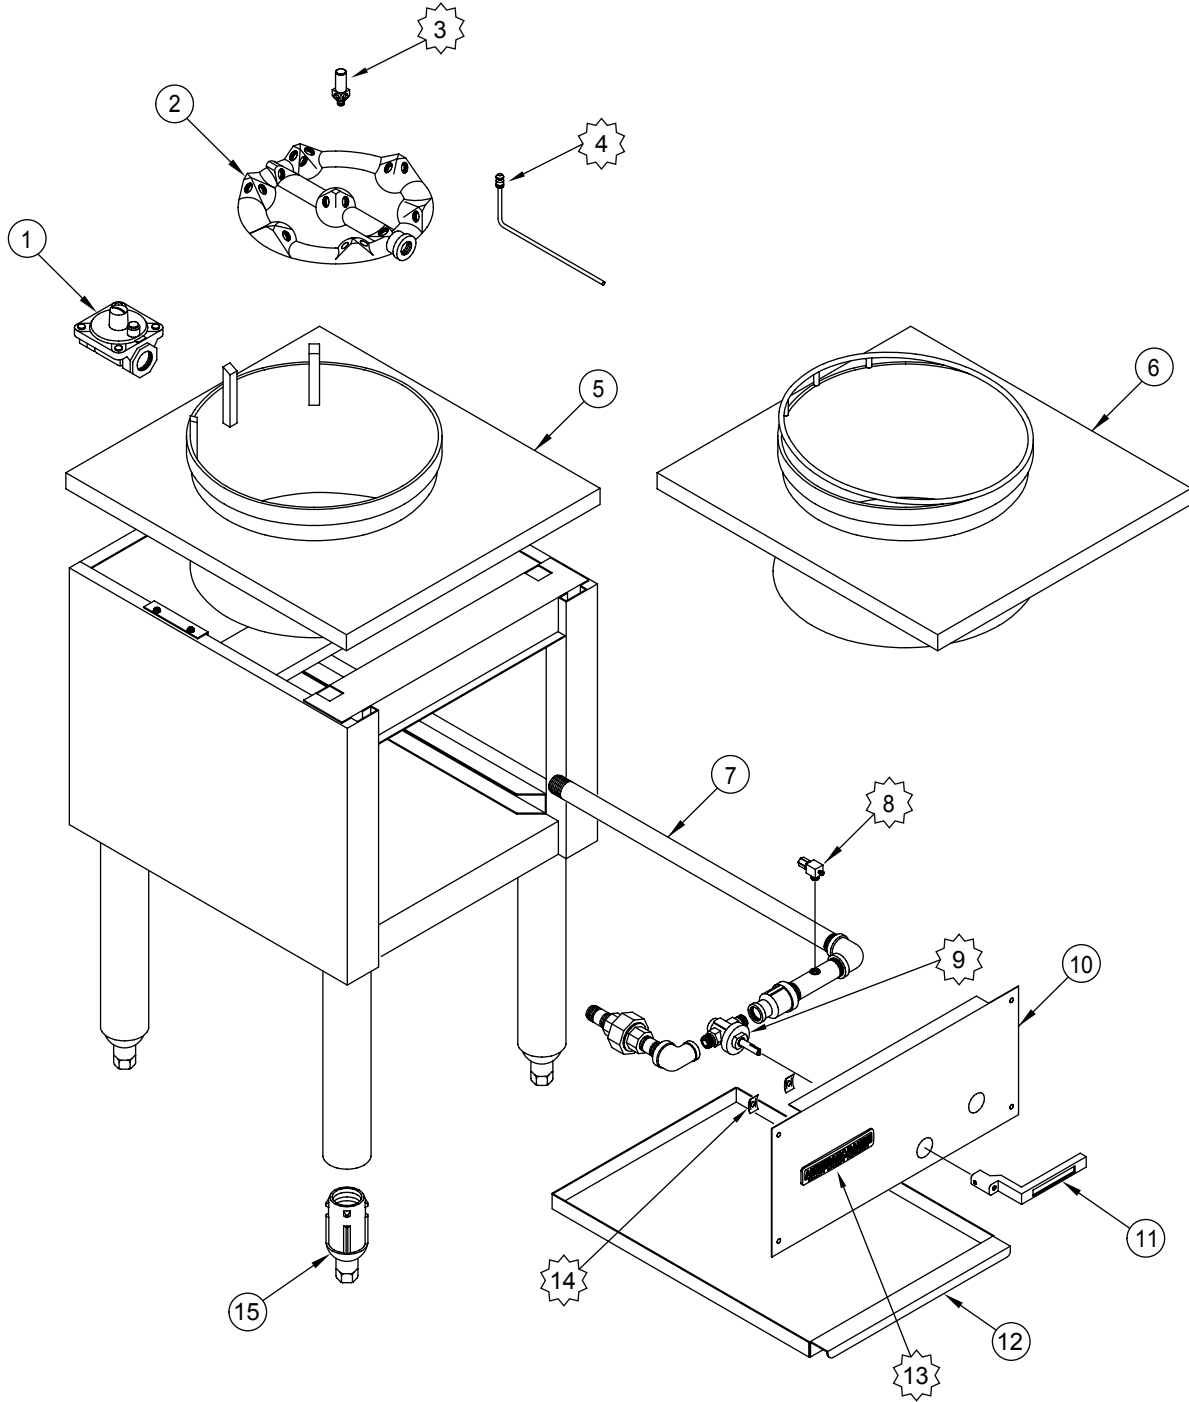

ARWR

3

4

8

90° PILOT VALVE

9

13

14

SPEED NUT

ARWR

ITEM NO.	PART NO.	DESCRIPTION
1	A80110	Valve, Pressure Regulator 3/4" 10480 Nat Gas Set 5.
	A80011	Valve, Pressure Regulator 3/4" 10481 LPG Gas Set 10.0
2	A14034	Burner, Jet 23 Tip #63 Hood Nat Gas 10478N
	A14035	Burner, Jet 23 Tip #73 Hood LPG Gas 10478L
3	A29050	Orifice, #73 LPG Gas Jet Burner 10021 23-Tip ARSP-J/ARWR-J
	A29051	Orifice, #63 Nat Gas Jet Burner 10020 23-Tip ARSP-J/ARWR-J
4	A29202	Pilot Tip, Assembly Single 10241 ARSP-18/ARWR
5	A80137	Grate, Tempura Top Assembly 10456 ARCR, ARWR Series
6	A80135	Grate, 13" Wok Top Assembly 10458-13 ARCR, ARWR Series
	A80136	Grate, 16" Wok Top Assembly 10458-16 ARCR, ARWR Series
7	A80138	Manifold for ARCR, ARWR 10511 ARCR, ARWR Series
8	A29300	Valve, Pilot Elbow Adjustable 10418 1/8" NPT 3/16" CC
9	A80106	Valve, Gas Ball 1/2" x 1/2" AESP 10492
10	A80139	Valve Cover for ARCR, ARWR 10275 ARCR, ARWR Series
11	A32108	Handle, Gas Valve ARSP-J, ARWR-J 10493
12	A80140	Crumb Tray, ARCR, ARWR 10271
13	A38000	Name Plate, American Range 8" 10499 Quality Commercial Chrome
14	A44003	Nut, Speed #6 Push Black 10601
15	A35000	Leg Bullet for 1-5/8 Tube NSF 10438

subject to change without notice.