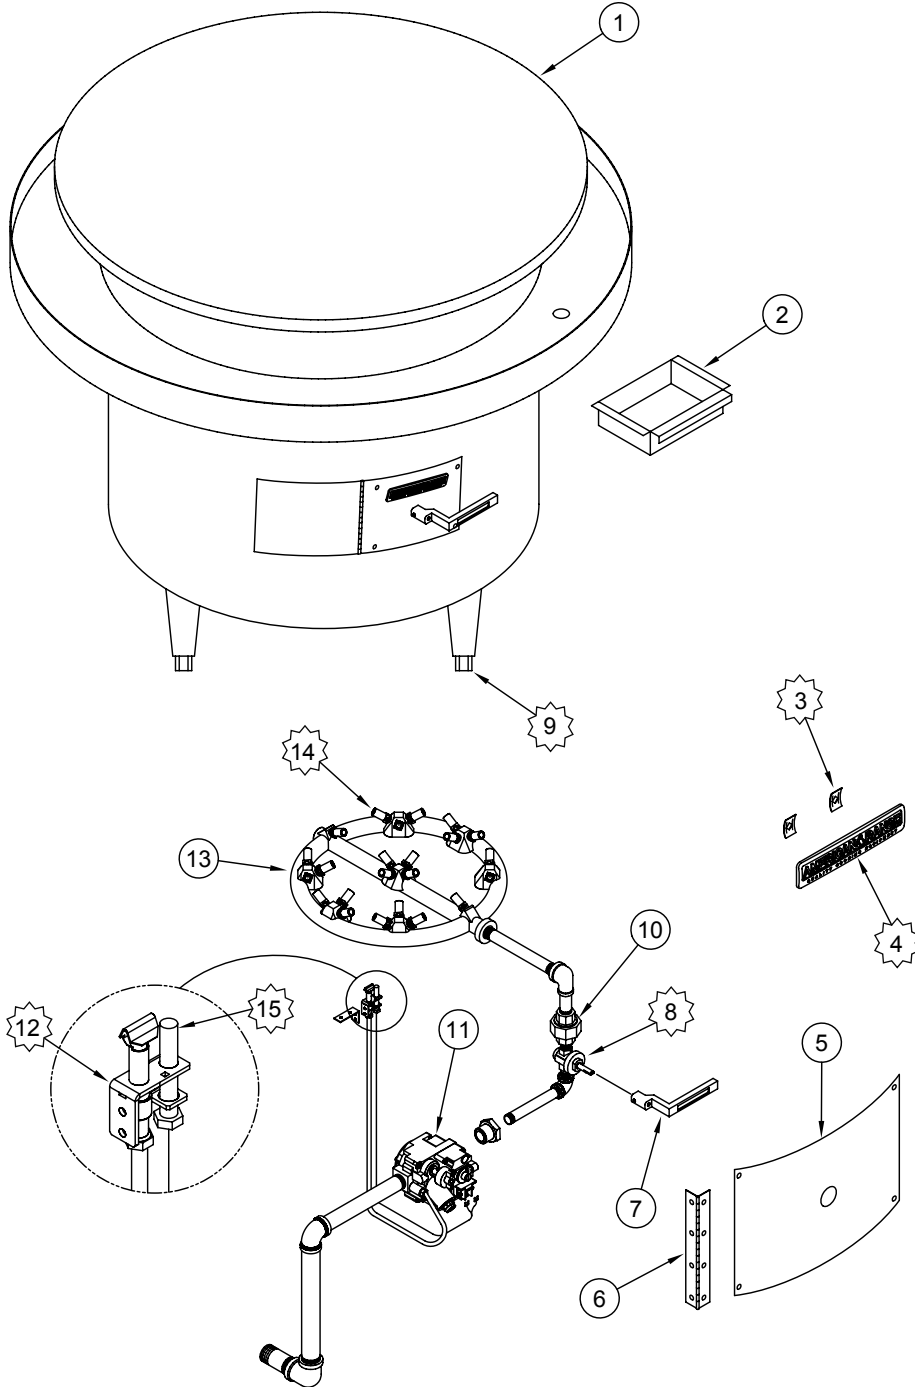

AMBG

3

4

8

12

15

AMBG

ITEM NO.	PART NO.	DESCRIPTION
2	A99831	Grease Tray
3	A44003	Nut, Speed #6 Push Black 10601
4	A38000	Name Plate, American Range 8" 10499 Quality Commercial Chrome
7	A32108	Handle, Gas Valve ARSP-J, ARWR-J 10493
8	A80106	Valve, Gas Ball 1/2" x 1/2" AESP 10492
11	A80102	Valve, Gas Nat Gas 11114
	A80103	Valve, Gas LPG Gas 11114
12	A11103	Pilot, AF 6CH14-6N .018 Nat Gas 11105
	A11121	Pilot, AF 6CH14-6 .014 LPG Gas
13	A14034	Burner, Jet 23 Tip #63 Hood Nat Gas 10478N
	A14035	Burner, Jet 23 Tip #73 Hood LPG Gas 10478L
15	A11102	Thermopile, Power Generator 11109

subject to change without notice.