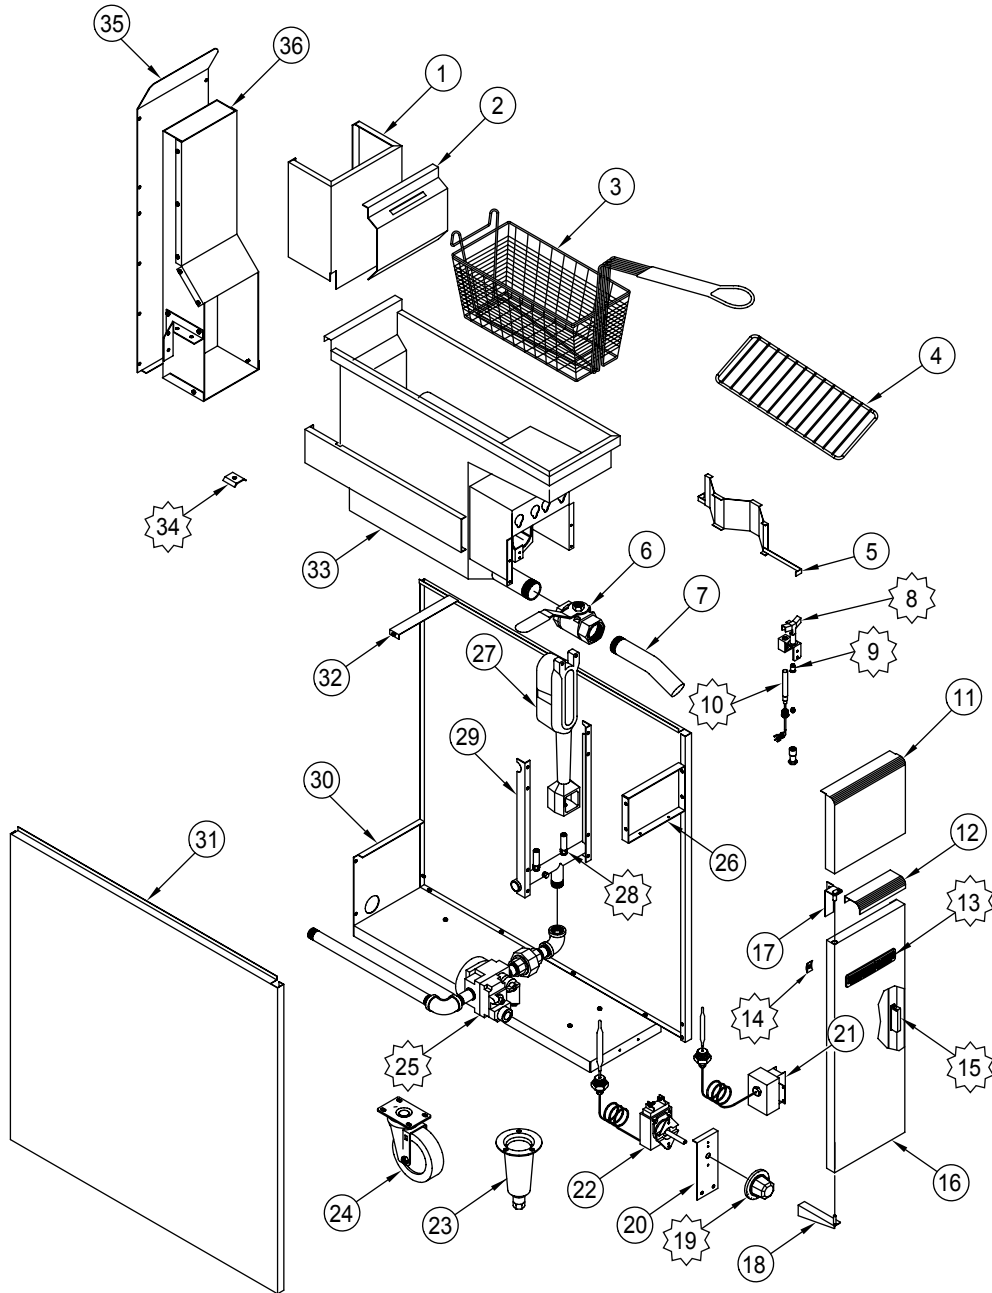

AF-25

DESIGNED & BUILT IN USA
EXCEPTIONAL QUALITY AT THE LOWEST PRICE

13592 Desmond St., Pacoima, CA 91331 818.897.0808 888.753.9898 www.americanrange.com

AMERICAN RANGE

AF-25

ITEM NO.	PART NO.	DESCRIPTION
1	A99410	High Riser, Basket Support AF-25 5121 Heavy Duty Stainless
2	A99435	Hanger, Basket Support AF-25 5124 Heavy Duty Stainless
3	A33000	Basket, Fryer AF-25, AF-40, AF-45 11100 Chrome Plated, Blue Handle
4	A31003	Rack, AF-25 (13" x 6-5/8") 11122 Chrome Plated
5	A99240	Diffuser Assembly
6	A80201	Valve, Drain NSF AF-Series 11103
7	A23003	Drain, Pipe AF Series 11104
8	A11103	Pilot, AF 6CH14-6N .018 Nat Gas 11105
	A11121	Pilot, AF 6CH14-6.014 LPG Gas
9	A11118	Orifice, Bell 0.018 AR/AF Nat Gas 11001
	A11109	Orifice, Bell 0.014L VL LPG Gas
10	A11102	Power Generator, Thermopile AF 11109
11	A99416	Panel, Front AF-25 Heavy Duty 5134 Stainless
12	A99319	Handle, AF Series Heavy Duty 5042 Stainless
13	A38000	Name Plate, American Range 8" 10499 Quality Commercial Chrome
14	A44003	Nut, Speed #6 Push Black 10601
15	A43104	Magnet, Door AF Series 11110
16	A99417	Door, Assembly AF-25 Heavy Duty 5143 Stainless
17	A99219	Hinge, Top Door AF Series 5036 Heavy Duty
18	A99220	Hinge, Bottom Door AF Series 5035 Heavy Duty
19	A32013	Knob, RX Thermostat AF Series 11111
20	A99320	Thermostat Bracket
21	A10007	Switch, Hi-Limit Millivolt AF 11112
22	A50400	Thermostat, RX Millivolt AF 11113
23	A35001	Leg, 6" Cone 3" Adjustable Bullet Chrome Plated NSF
24	A35013	Caster, 5" Swivel Plate Mount 10423 w/Brake NSF 200 lb. Load
	A35012	Caster, 5" Swivel Plate Mount 10424 No Brake NSF 200 lb. Load
	A35106	Caster Set of 4 (without brakes)
25	A80102	Gas Valve (Nat)
	A80103	Gas Valve (LPG)
26	A99276	Baffle, Front Cover AF-45 2133
27	A14008	Burner, AF Series Cast Iron 11115 w/American Range Logo $ 40.00
28	A29010	Orifice, Hood, #32 AF Series Nat Gas 11116 3/4" Manifold
	A29023	Orifice, Hood, #53 AF Series LPG Gas 11117
	A37917	Conversion Kit, AF-25 Nat Gas
	A37918	Conversion Kit, AF-25 LPG Gas
29	A15033	Manifold, AF-25 Fryer 3/4" NPT 5130
30	A99418	Panel, Back Bottom AF-25 5128
31	A99419	Panel, AF-25 Rt Side Heavy Duty 5116 Stainless
	A99420	Panel, AF-25 Lt Side Heavy Duty 5117 Stainless
33	A99402	Tank, AF-25 Fryer Assembly No Drain Valve
34	A99218	Probe Holder, AF Series 5041
35	A99409	Panel, Top Back AF-25 5129
36	A99321	Flue Box, Assembly AF-25 5144

subject to change without notice.