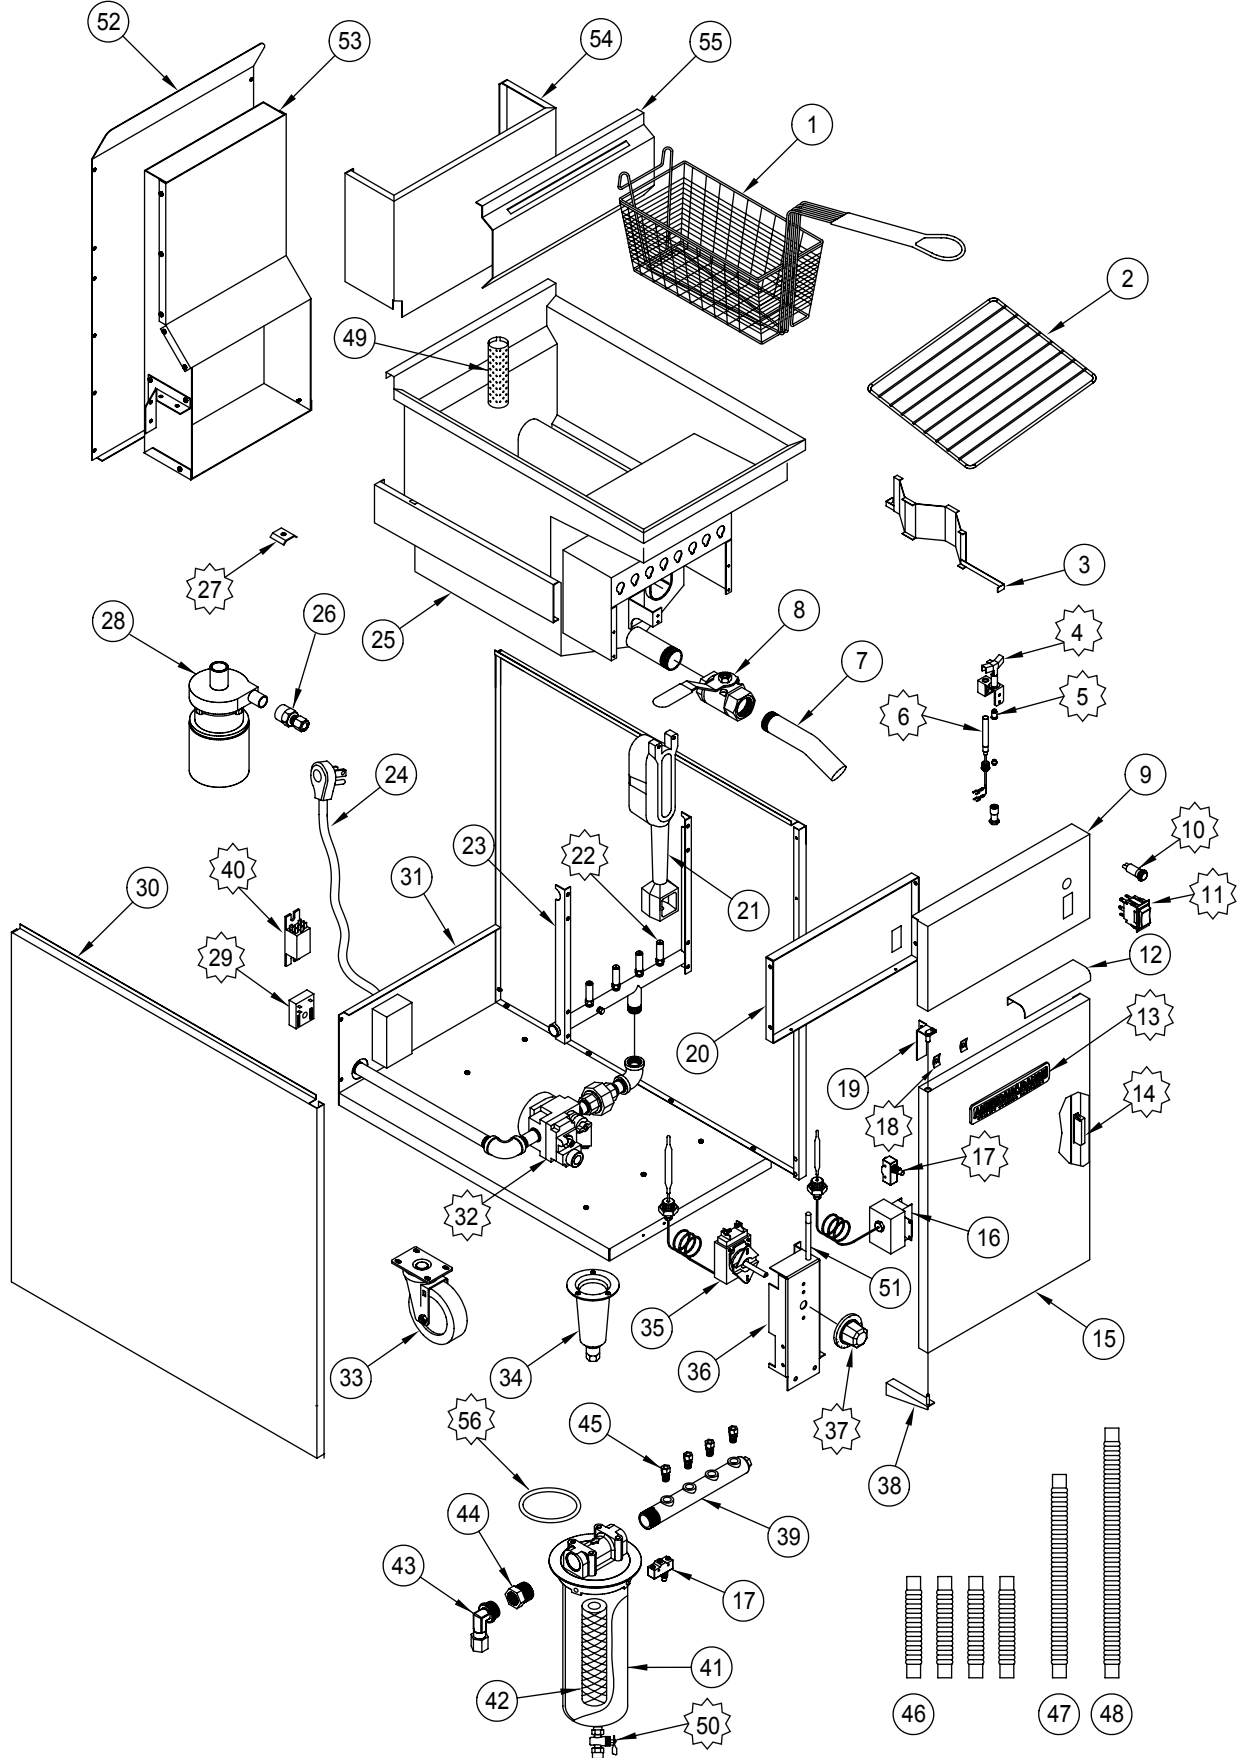

AFM - 85

DESIGNED & BUILT IN USA

13592 Desmond St., Pacoima, CA 91331 818.897.0808 888.753.9898 www.americanrange.com

AMERICAN RANGE

AFM - 85

ITEM NO.	PART NO.	DESCRIPTION
1	A33001	Basket, Fryer AF-75 Chrome Plated NSF Blue Handle
2	A31047	Rack, AFM-85
3	A99240	Diffuser, Assembly AF Series
4	A11103	Pilot, AF 6CH14-6N .018 Nat Gas
	A11121	Pilot, AF 6CH14-6 .014 LP Gas
5	A11118	Orifice, Bell 0.18 AR/AF Nat Gas
	A11109	Orifice, Bell 0.014L VL LP Gas
6	A11102	Thermopile, Power Generator AF
7	A23003	Drain Pipe, AF Series
8	A80201	Valve, Drain NSF AF Series
10	A10011	Light, Indicator 120V Red 12.7 10407 w/Wire Lead & Male Term
11	A10009	Switch, Rocker 3 Position
12	A99319	Handle, AF Series Heavy Duty, Stainless
13	A38000	Name Plate, American Range 8" Quality Commercial Cooking
14	A43104	Magnet, Door AF Series
16	A10007	Switch, Hi-Limit Millivolt AF
17	A10003	Switch, Door Plunger Style w/ Rubber Boot
18	A44003	Nut, Speed #6 Push Black
19	A99219	Hinge, Top Door AF Series
21	A14008	Burner, AF Series Cast Iron w/American Range Logo
22	A29010	Orifice Hood (Nat) #32
	A29023	Orifice Hood (LP) #53
23	A15032	Manifold, AF-85 Fryer 4 Tube 7000 Valve 1/2" Manifold
25	A99400	Tank, AFM-85 Fryer Assembly No Drain Valve
26	A28065	Adapter 1/2" Tube
27	A99218	Probe Holder, AF Series

subject to change without notice.

4 PILOT	5 ORIFICE BELL	6 THERMOPILE	10 INDICATOR LIGHT	11 SWITCH	13 AMERICAN RANGE NAME PLATE	14 DOOR MAGNET
17 DOOR SWITCH	18 SPEED NUT	22 ORIFICE HOOD	27 PROBE HOLDER	29 TIMER	32 GAS VALVE	37 KNOB THERMOSTAT
40 RELAY	50 DRAIN VALVE	56 O - RING