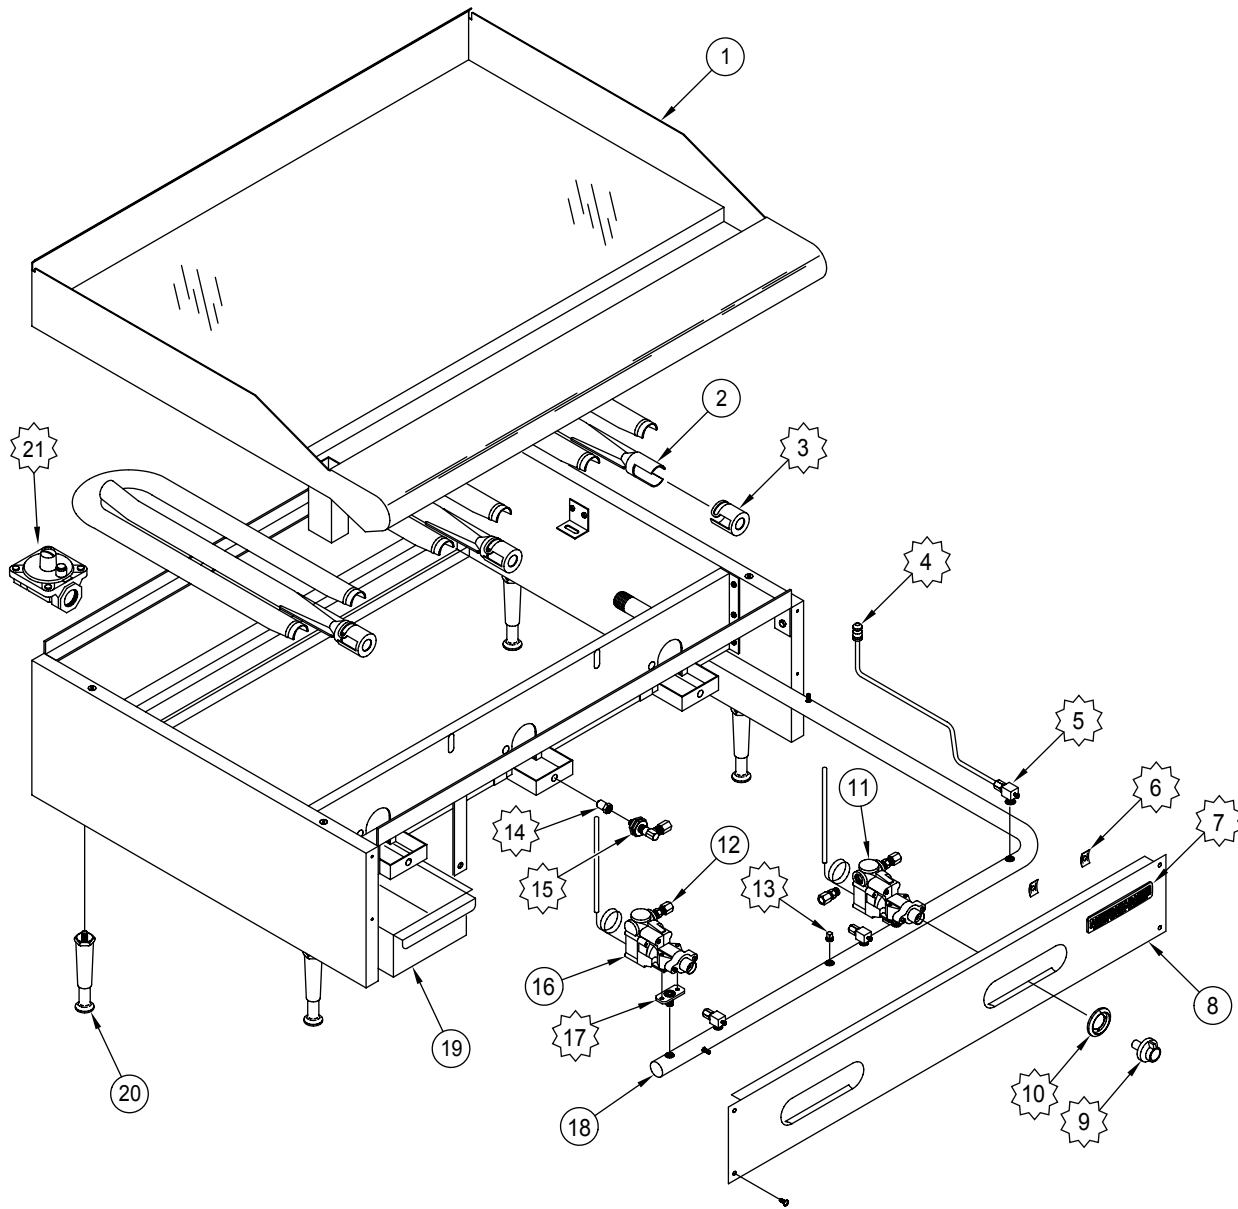

ARTG

  AIR SHUTTER	 PILOT TIP ASSY	 90° PILOT VALVE	 SPEED NUT	 AMERICAN RANGE NAME PLATE	 T-STAT KNOB	 BEZEL
  1/8 PLUG	 ORIFICE HOOD	 ORIFICE ELBOW	 T-STAT FLANGE	 REGULATOR