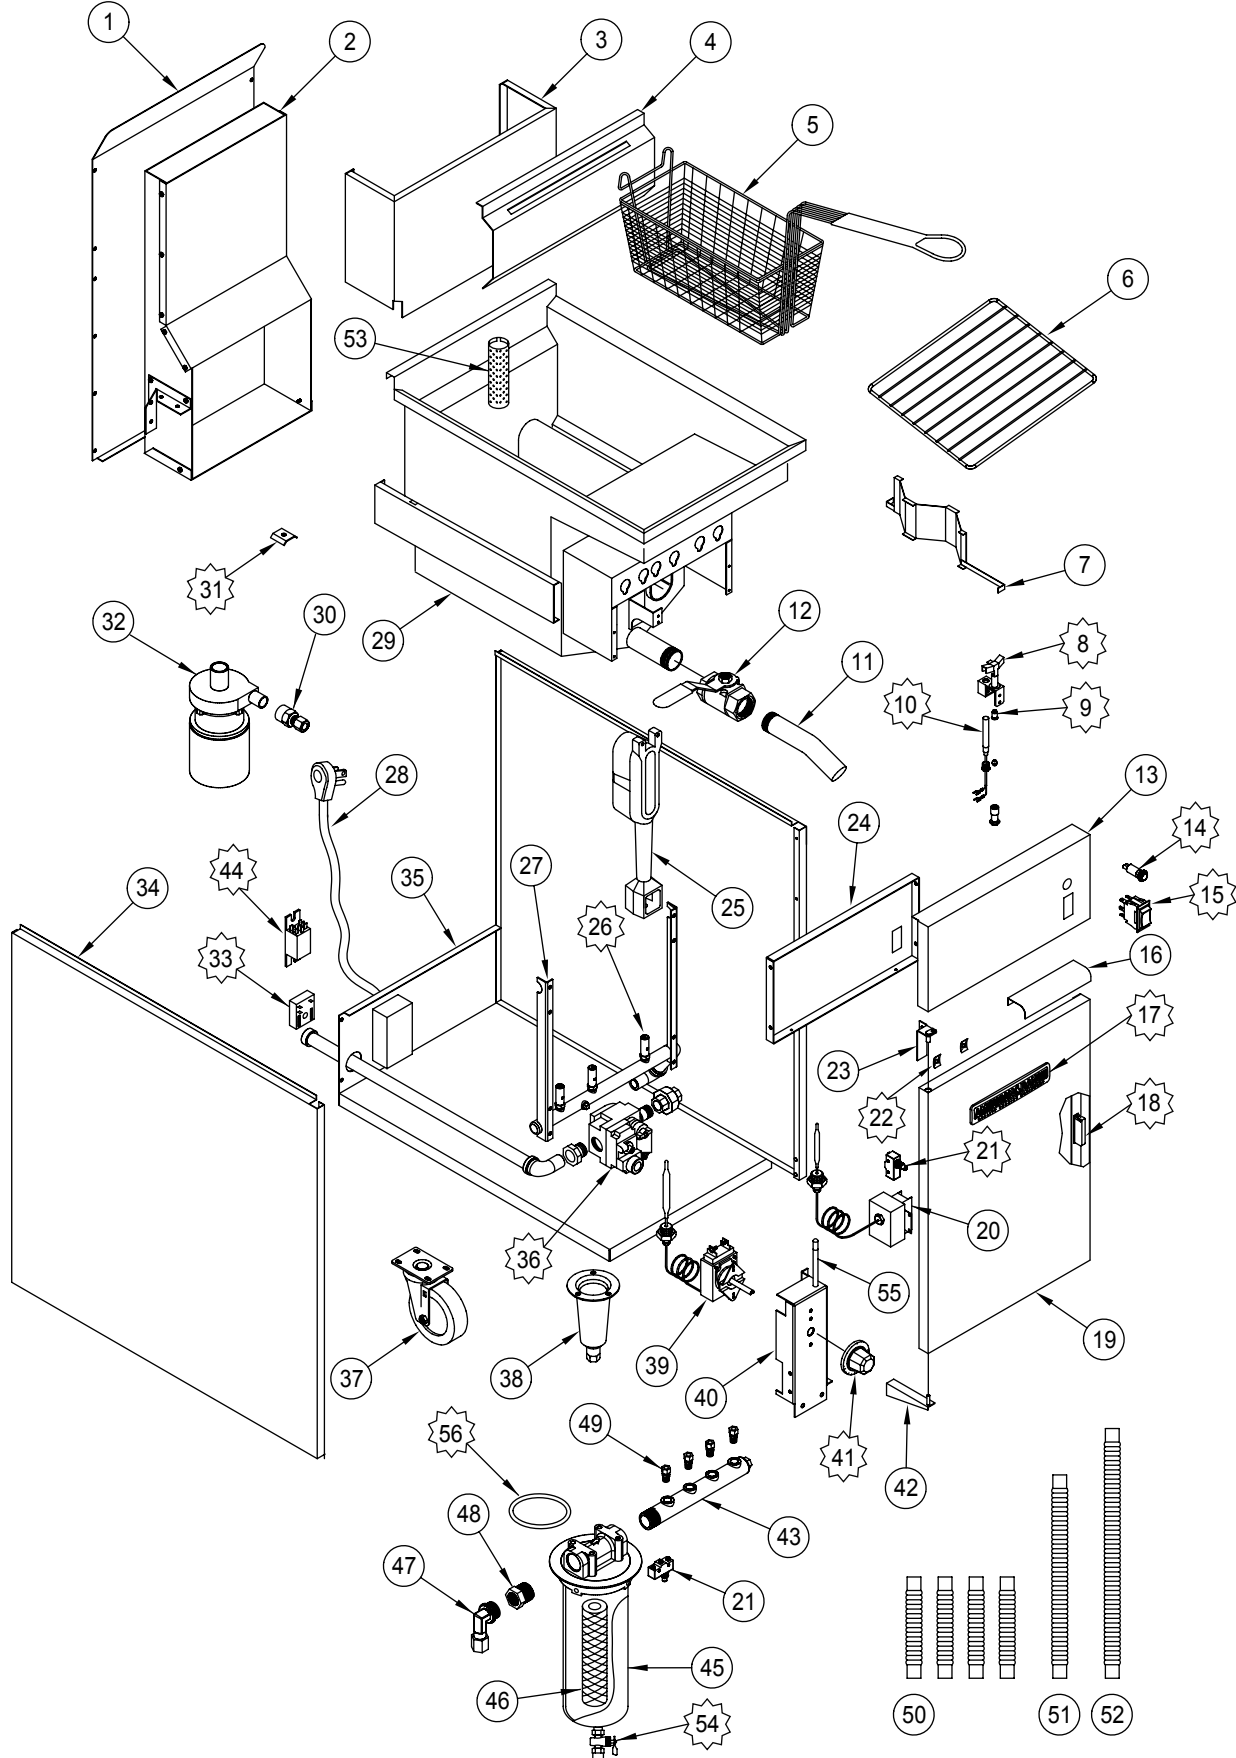

AFM - 35/50

AFM - 35/50

ITEM NO.	PART NO.	DESCRIPTION
1	A99411	Panel, Top Back AF-45
2	A99322	Flue Box, Assembly AF-45
3	A99408	High Riser, Basket Support AF-45 Heavy Duty Stainless
4	A99405	Hanger, Basket Support AF-45
6	A31004	Rack, AF-45
7	A99240	Diffuser, Assembly AF Series
8	A11103	Pilot, AF 6CH14-6N .018 Nat Gas
	A11121	Pilot, AF 6CH14-6 .014 LP Gas
9	A11118	Orifice, Bell 0.18 AR/AF Nat Gas
	A11109	Orifice, Bell 0.014L VL LP Gas
10	A11102	Thermopile, Power Generator AF
11	A23054	Drain Pipe, New 1-1/2" Flow
12	A80225	Valve, Drain NSF AF Series New 1" Wide Drain
13	A99428	Panel, Front AF-45 Heavy Duty Stainless
14	A10011	Light, Indicator 120V Red 12.7 10407 w/Wire Lead & Male Term
15	A10009	Switch, Rocker 3 Position
16	A99319	Handle, AF Series Heavy Duty, Stainless
17	A38000	Name Plate, American Range 8" Quality Commercial Cooking
18	A43104	Magnet, Door AF Series
19	A99406	Door, Assembly AFM-45 Heavy Duty Stainless
20	A10007	Switch, Hi-Limit Millivolt AF
21	A10003	Switch, Door Plunger Style w/ Rubber Boot
22	A44003	Nut, Speed #6 Push Black
23	A99219	Hinge, Top Door AF Series
24	A99278	Baffle, Front Cover AF-45
25	A14008	Burner, AF Series Cast Iron w/American Range Logo

subject to change without notice.

8 PILOT	9 ORIFICE BELL	10 THERMOPILE	14 INDICATOR LIGHTS	15 SWITCH	17 AMERICAN RANGE NAME PLATE	18 DOOR MAGNET
21 DOOR SWITCH	22 SPEED NUT	26 ORIFICE HOOD	31 PROBE HOLDER	33 TIMER	36 GAS VALVE	41 KNOB THERMOSTAT
44 RELAY	56 O - RING	54 DRAIN VALVE