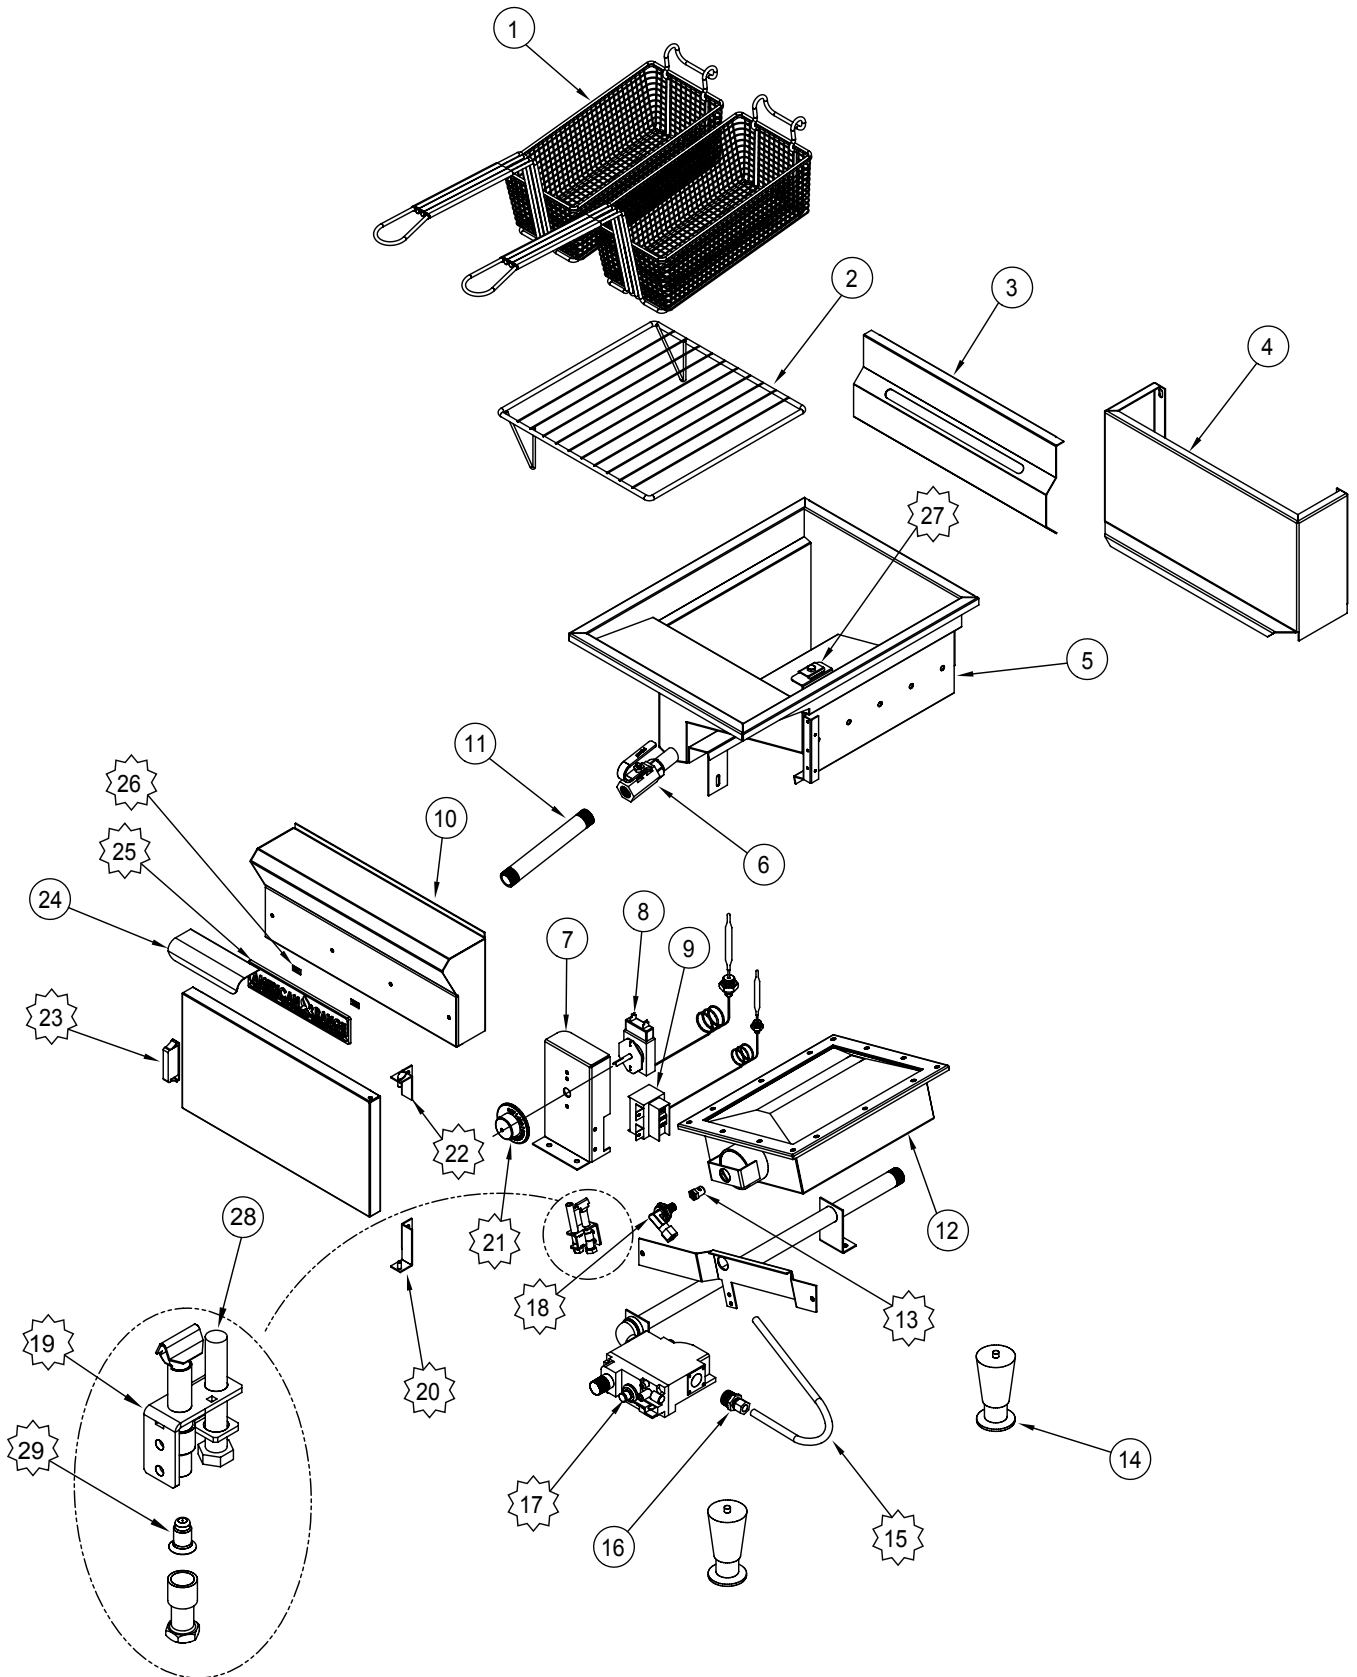

AFCT-15

AFCT-15

ITEM NO.	PART NO.	DESCRIPTION
1	A33004	Basket, AFCT-15 Counter Top Fryer Chrome Plated NSF
2	A31088	Rack, AFCT-15 Screen Chrome Plated
3	71673	Hanger, Basket AFCT 71673 18GA Stainless
5	A99360	Tank, AFCT-15 Fryer 16GA 304SS
6	A80217	Valve, Drain AFCT-15 Fryer 1/2"
8	A50400	Thermostat, RX Millivolt AF
9	A10007	Switch, Hi-Limit Millivolt AF
11	71645	Drain Pipe, 7" AFCT
12	A14052	Burner, AFCT-15 Infra-Red Inconel
13	A29000	Orifice Hood #39 1/2" Brass 11039
	A29001	Orifice Hood #52 1/2" Brass 11052
14	A35010	Leg, 4" Adjustable AEMG Chrome Plated 1-3/4" Flange Toe NSF
	A35110	Leg, 4" Adjustable AEMG Chrome Plated Flange Toe NSF (Set of 4)
15	A53025	Tubing, Aluminum 3/8" (Sold Per Foot)
17	A80240	Valve, Gas AFCT Fryer Nat Gas 6003
	A80241	Valve, Gas AFCT Fryer LP Gas 6003
18	A24001	Elbow, Orifice Mixr 1/4Px3/8-27 10010
19	A11177	Pilot, 3CH-6 .016 NAT Gas AFCT
	A11178	Pilot, 3CH-6 .016 LPG Gas ACB/AFCT
20	71659	Hinge, Bottom Door AFCT 71659 Stainless
21	A32013	Knob, RX Thermostat AF-Series
22	71661	Hinge, Top Door AFCT 71661 Stainless
23	A43104	Magnet, Door AF Series
24	71677	Handle, AFCT Heavy Duty 71677 Stainless
25	A38000	Name Plate, American Range 8" 10499 Quality Commercial Chrome
26	A44003	Nut, Speed #6 Push Black 10601

subject to change without notice.

  13 ORIFICE HOOD	 16 3/8 NPT x 3/8 CC BRASS FITTING	 17 GAS VALVE	 18 ORIFICE ELBOW	 19 PILOT	 20 DOOR HING, BOTTOM	 21 KNOB THERMOSTAT
  22 DOOR HING, TOP	 23 DOOR MAGNET	 25 AMERICAN RANGE NAME PLATE	 26 SPEED NUT	 27 PROBE HOLDER	 29 ORIFICE BELL	 29 THERMOPILE