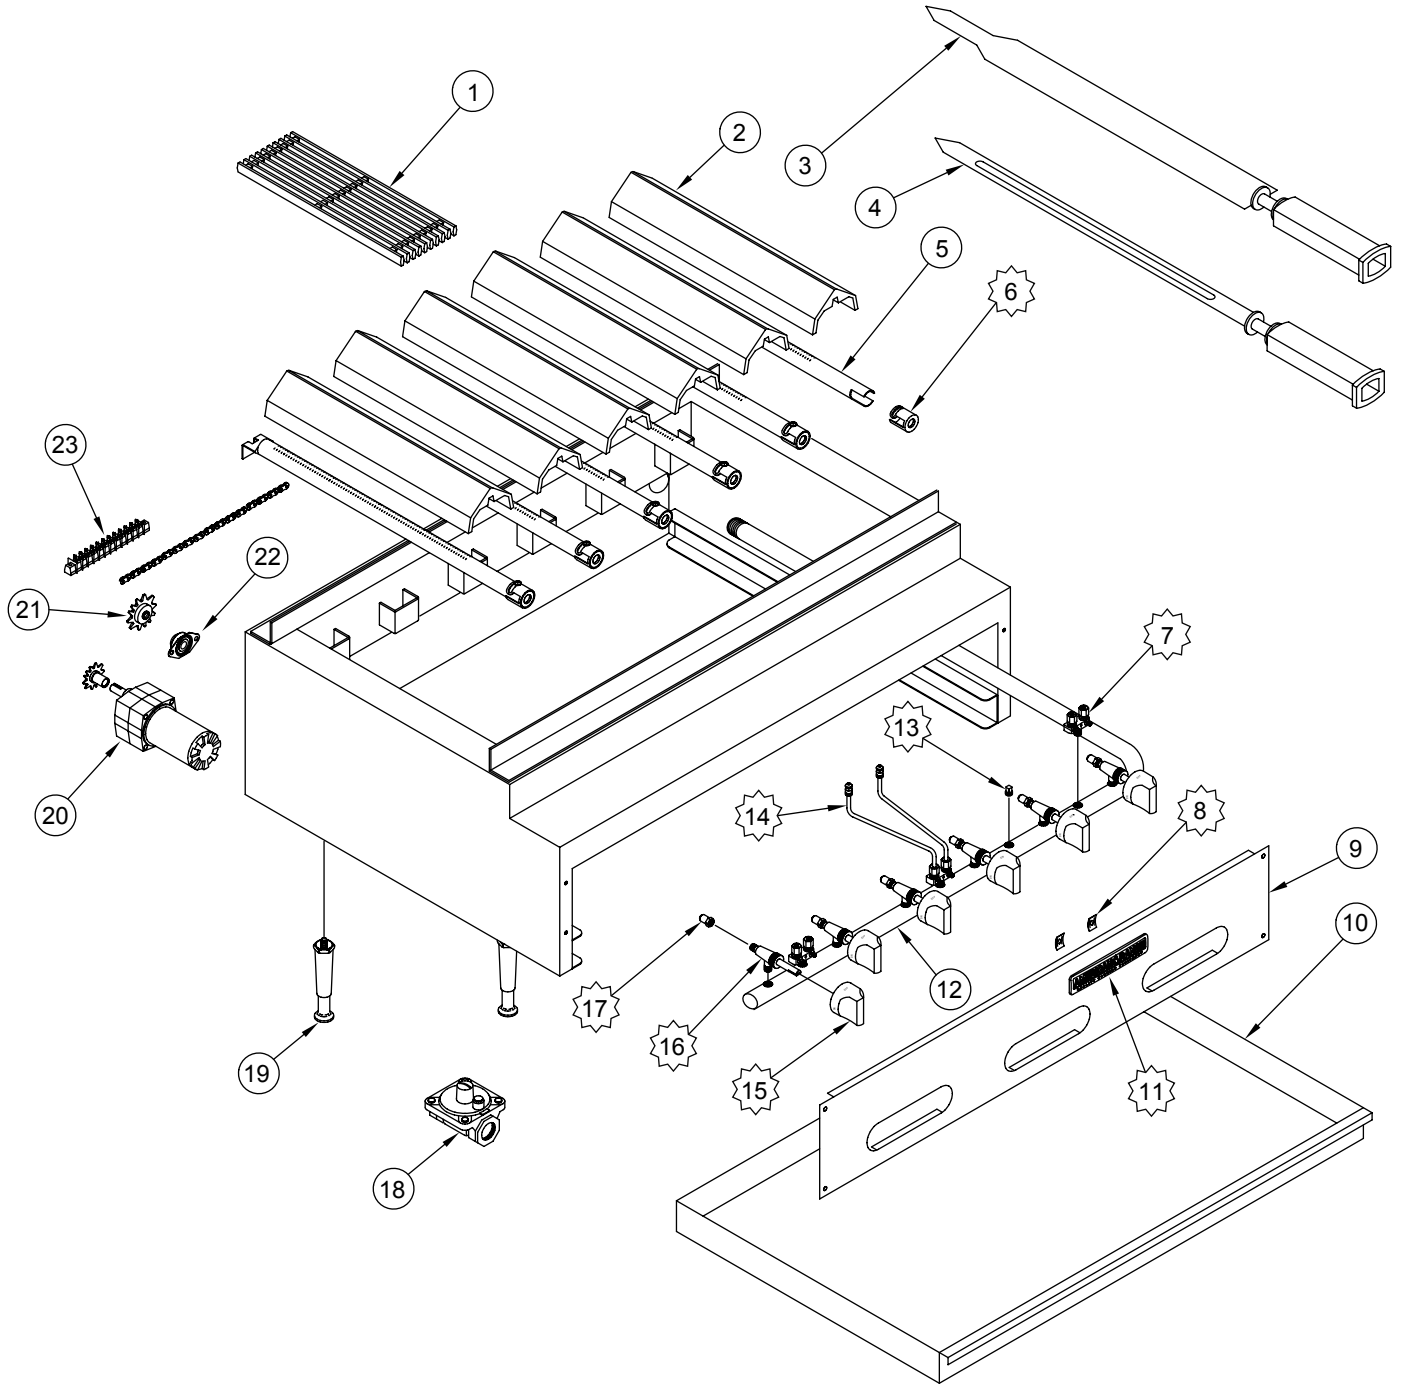

ARKB

ARKB

ITEM NO.	PART NO.	DESCRIPTION
1	A17017	Grate, Top Cast Iron 5" x 17-3/4" ARKB (Optional)
2	A17005	Cover, Radiant 16" Cast Iron 10449 ARKB
3	A31044	Skewer, (Lule) w/Handle Heavy Duty Stainless ARKB
4	A31043	Skewer, (Shish Kabob) w/Handle Heavy Duty Stainless ARKB
5	A14011	Burner, Broiler ARRB, AERB, ARKB
6	A14036	Air Shutter, 1"
7	A29301	Valve, Dual Gas Pilot 1/8 x 3/16C 10432
8	A44003	Nut, Speed #6 Push Black 10601
10	A80154	Crumb Tray, ARKB-24" 1602-24
	A80155	Crumb Tray, ARKB-30" 1602-30
	A80156	Crumb Tray, ARKB-36" 1602-36
	A80157	Crumb Tray, ARKB-48" 1602-48
11	A38000	Name Plate, American Range 8" 10499 Quality Commercial Chrome
13	A23010	Plug, 1/8" Pipe Hex Black All Manifolds
14	A29203	Pilot, Tip Assembly ARRB ARKB 10242
15	A32001	Knob, Gas On/Off Glossy Black Flat Down
16	A80109	Valve, Gas Manual On/Off UL 10419, AR, ARKB, ARRB, AECEB
17	A29000	Hood, Orifice #39 1/2" Brass 11039 Nat Gas
	A29007	Hood, Orifice, #52 1/2" Brass LPG Gas
18	A80110	Valve, Pressure Regulator 3/4 10480 Nat Gas Set 5.0
	A80011	Valve, Pressure Regulator 3/4 10481 LPG Gas Set 10.0
19	A35011	Leg, 4" Adjustable Flanged NSF Stainless
	A35100	Leg Set (4) 4" Adjustable w/Flange
20	A91001	Motor, Gear ACB-7/14, AHS-R, ARKB-R 10410-1 Spec. Output Shaft
21	A43020	Sprocket, 3/4" ID 35 Chain
22	A40005	Bearing, High Heat Flanged 3/4" 10429 Bore w/3 Set Screws
23	A10004	Block, Terminal, 12 Station 1-J601MA

subject to change without notice.