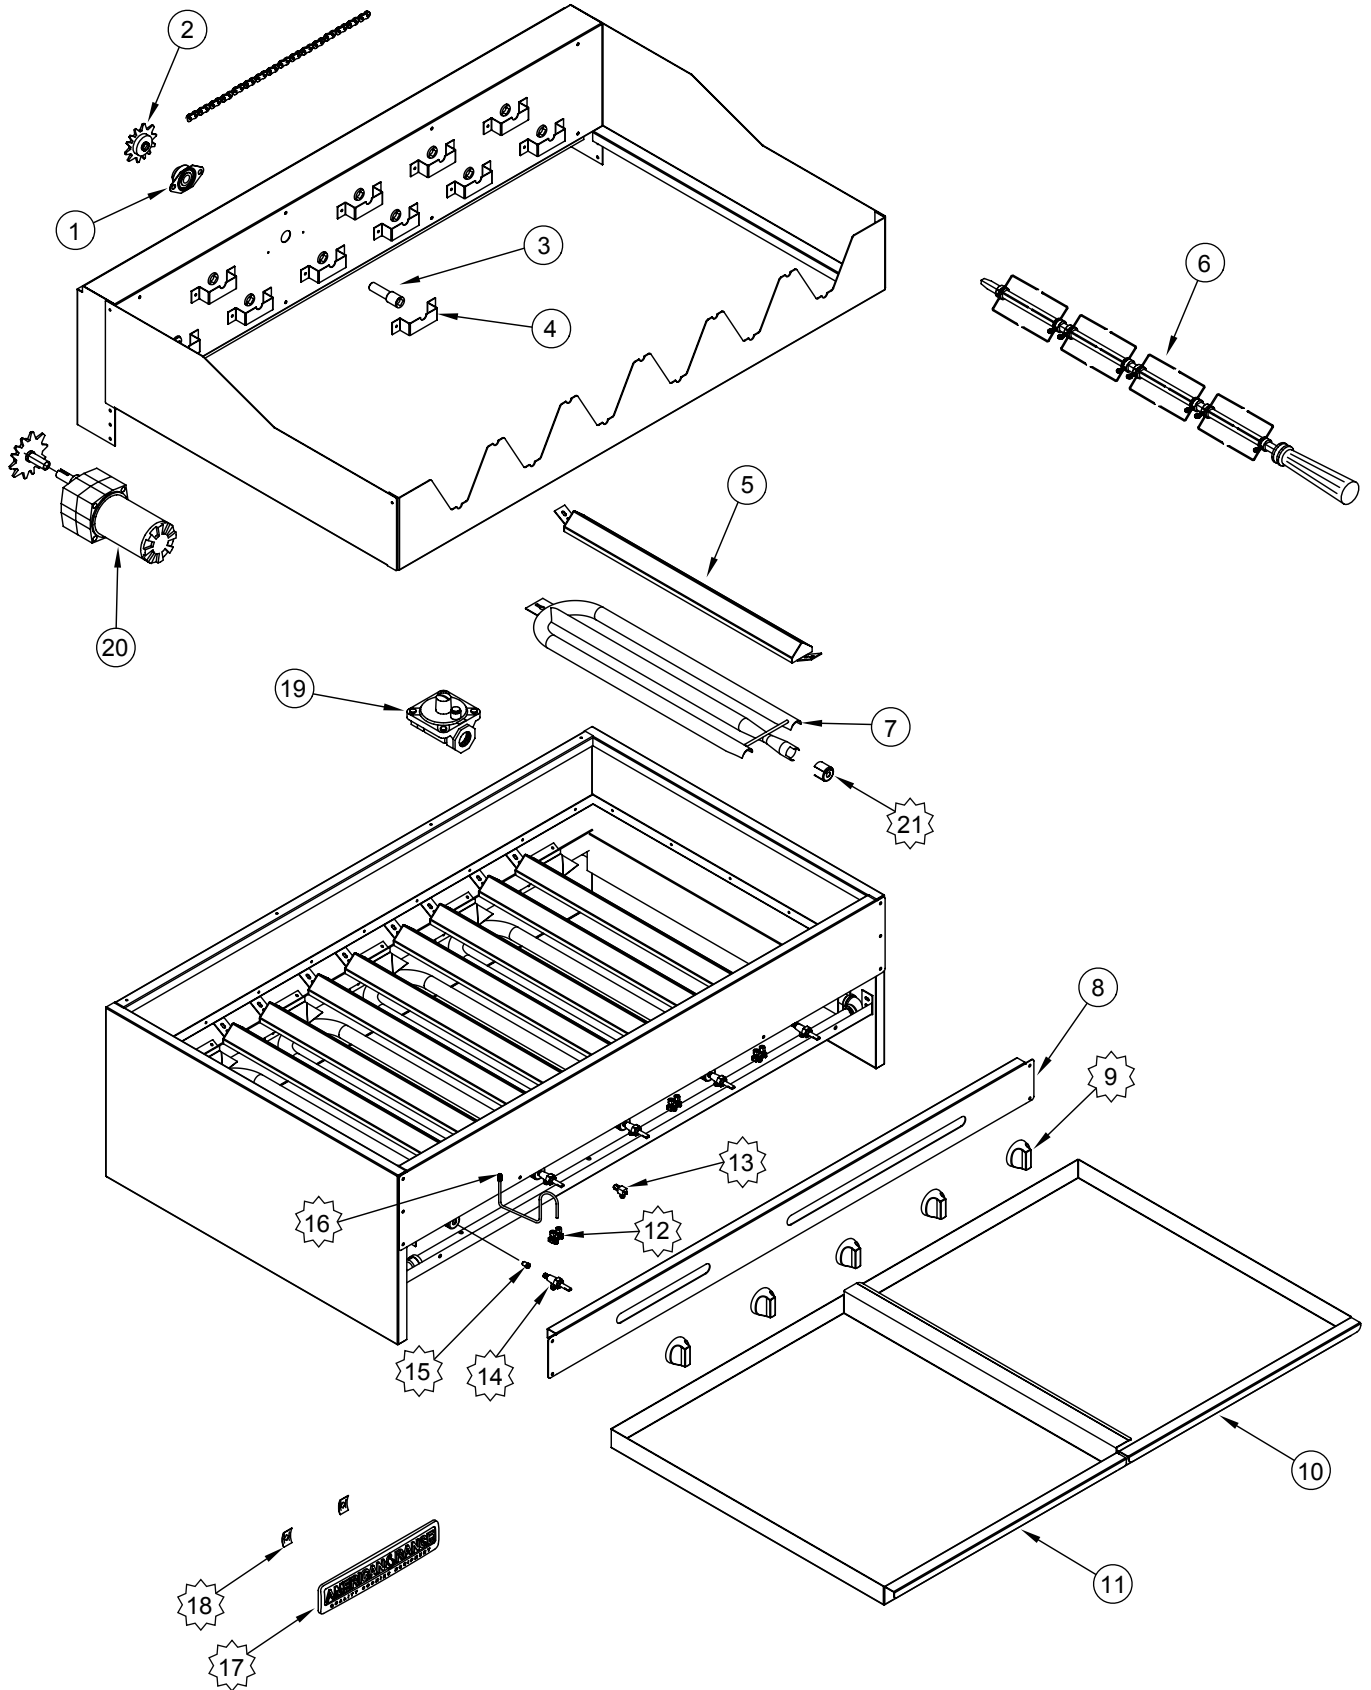

AHS

AHS

ITEM NO.	PART NO.	DESCRIPTION
1	A40005	Bearing, High Heat Flange 3/4" 10429 Bore w/3 Set Screws
2	A43020	Sprocket, 3/4" ID 35 Chain
3	A40004	Socket, Spit Assembly
5	71939	Radiant Shield for 27" Depth
	70741	Radiant Shield for 36" Depth
6	A31100	Spit, ACB 4/7/14 Complete Assy All Heavy Duty Stainless Steel
	A31016	Spit Fork, ACB Double 2 Prong 10498 304 Stainless Steel
	A31015	Spit Fork, ACB Single 2 Prong 10497 304 Stainless Steel
	A43024	Spindle, ACB Spit Rod New Style 304 Stainless Steel
	A32120	Handle, ACB-7/14 (New Style) No Slip Grip 3/8-16 Brass Insert
7	A14030	Burner, AHS Horizontal Chicken Broiler 36" Depth
	A14004	Burner for 27" Depth
9	A32001	Knob, Gas On/Off Glossy Black Flat Down
10	70743	Right Side Grease Tray for AHS-6036
	71944	Right Side Grease Tray for AHS-6027
	71947	Right Side Grease Tray for AHS-4836
	71945	Right Side Grease Tray for AHS-4827
11	70744	Left Side Grease Tray for AHS-6036
	71943	Left Side Grease Tray AHS-6027
	71946	Left Side Grease Tray for AHS-4836
	71942	Left Side Grease Tray AHS-4827
12	A29300	Valve, Pilot Elbow Adjustable 10418 1/8" NPT 3/16" CC
13	A29301	Valve, Dual Gas Pilot 1/8" x 3/16" C 10432
14	A80109	Valve, Gas Manual On/Off UL 10419
15	A29021	Orifice Hood # 35, 1/2" Brass for 36" Depth
	A29000	Orifice Hood # 39, 1/2" Brass for 27" Depth
	A29047	Orifice Hood # 49, 1/2" Brass for 36" Depth
	A29001	Orifice Hood # 52, 1/2" Brass for 27" Depth
16	A29242	Pilot, Tip Assembly AHS Broiler 71941
17	A38000	Name Plate, American Range 8" 10499 Quality Commercial Chrome
18	A44003	Nut, Speed #6 Push Black 10601
19	A80110	Valve, Pressure Regulator 3/4" 10480 Nat Gas Set 5.
	A80011	Valve, Pressure Regulator 3/4" 10481 LPG Gas Set 10.0
20	A91001	Motor, Gear ACB-7/14 120V 10410-1 Spec. Output Shaft