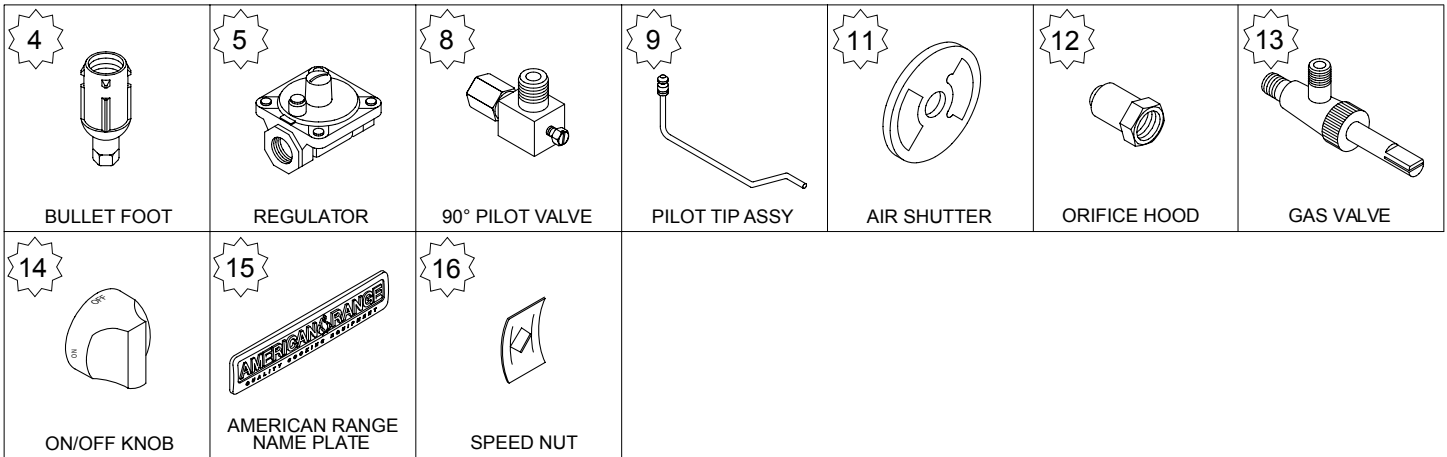

AMSQ

ITEM NO.	PART NO.	DESCRIPTION
2	A52901	Brick, Fire 4-1/2" x 9" x 1-1/4" 10430 Split
3	A17009	Grate, Bottom Waffle 4"x20" MSQ
4	A35000	Leg Bullet for 1-5/8 Tube NSF 10438
5	A80011	Valve, Pressure Regulator 3/4 10481 LPG Gas Set 10.0
	A80110	Valve, Pressure Regulator 3/4 10480 Nat Gas Set 5.
6	A99621	Door, AMSQ Mesquite Broiler Heavy Duty Construction
8	A29300	Valve, Pilot Elbow Adjustable 10418 1/8 NPT 3/16 CC
9	A29233	Pilot Tip, Assembly Single AMSQ
10	A14038	Burner, H w/Welded Radiants 10475 AECB & AMSQ
11	A14037	Air Shutter, 2" 10464
12	A29004	Orifice Hood, #50 1/2" Brass 11050 LPG Gas
	A29014	Orifice Hood, #36 1/2" Brass 11050 Nat Gas
13	A80109	Valve, Gas Manual On/Off UL 10419, AR, ARKB, ARRB, AECB
14	A32001	Knob, Gas On/Off Glossy Black Flat Down
15	A38000	Name Plate, American Range 8" 10499 Quality Commercial Chrome
16	A44003	Nut, Speed #6 Push Black 10601

subject to change without notice.