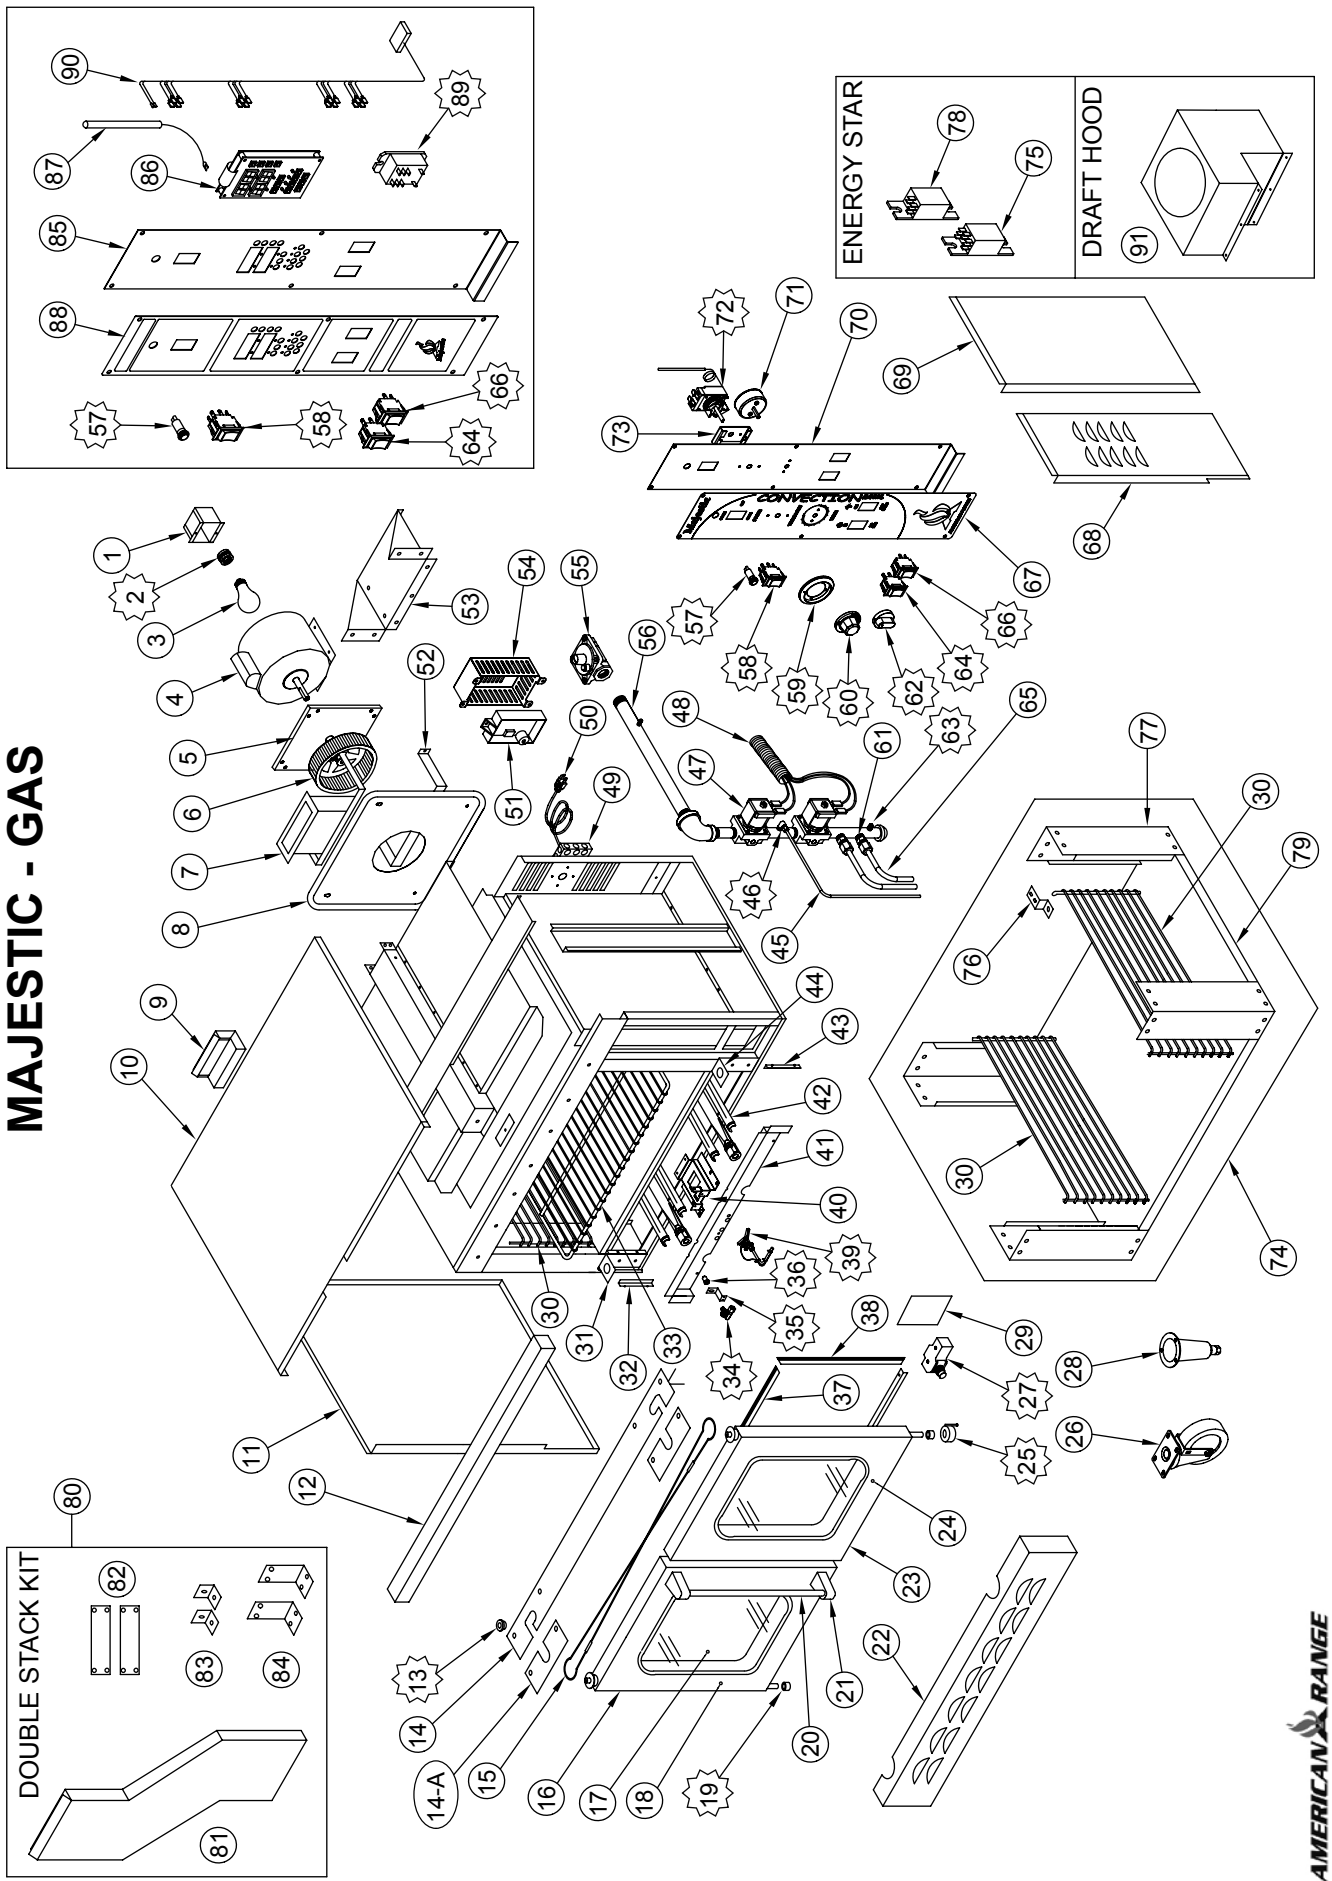

MAJESTIC CONVECTION OVEN STANDARD & BAKERY DEPTH

MAJESTIC - GAS

MAJESTIC - GAS

ITEM NO.	PART NO.	DESCRIPTION
1	A10022	Box, Light Heavy Duty Stainless M/MSD
2	A20000	Socket, Light Porcelain Base 10445 M/MSD/ACB Series
3	A20001	Bulb, Light Frosted 40W 130V M/MSD
4	A91000	Motor, 1/2 HP 50/60HZ 1PH M1/MSD 1725/1140 RPM 115V
	A91014	Motor, 1/2 HP 50/60HZ 1725/1140 ME/MESD 200-230V 60/50 HZ
5	A52530	Mounting Plate, Motor Assembly Insulated M/MSD Series
6	A91201	Blower, Motor Wheel w/Stainless Set Screws M/MSD Series
	A42175	Screw, Set 8mm x 16mm Socket SS M/MSD Blower Wheel
7	A53022	Snorkel, Vent Tube Assembly M/MSD
8	A52497	Cover, Blower Wheel M/MSD Series Heavy Duty Stainless
9	A99324	Flue, Box, Oven M/MSD
10	A99445	Panel, Top Bakery Depth Heavy Duty Stainless M/MA Series
	A99625	Panel, Top Standard Dept Heavy Duty Stainless MSD Series
11	A99444	Panel, Side Left Bakery Depth Heavy Duty Stainless M/MA
	A99622	Panel, Side Left Standard Depth Heavy Duty Stainless MSD Series
12	A99281	Cover, Top Trim M/MSD Series Heavy Duty Stainless
13	A43000	Bushing, Oilite Bronze Flanged M/MSD Series
14	A99341	Bracket, Door Support Channel 1755B New Style MDS/Majestic
14A	A99303	Bracket, Door Bushing Locking
15	A99306	Chain Assembly, M/MSD Door Closing w/Cast Iron Turnbuckle
	A43108	Chain, Door Chain Assembly M/MSD Series
	A43101	Link, Door Chain Assembly M/MSD Series
	A43005	Rod, 1CV 1/4" x 3" Rt/Lt M/MSD Series
	A43006	Rod, 1CV 1/4" x 20" Rt/Lt AFROM1
	A43001	Turnbuckle, 1CV Alum Body M/MSD Series
16	A99263	Door, Solid Stainless Left Hand Assembly w/Pullarm M/MSD Series
	A99264	Door, Glass Window Pack Stainless Left Side w/Pullarm M/MSD Series

subject to change without notice.

2 LIGHT SOCKET	13 5/8 BUSHING	19 BEARING SLEEVE BRONZE 1/2"IDx3/4"ODx1/2"LG	25 SWITCH ACTIVATOR	27 DOOR SWITCH	34 3/8" CC ORIFICE ELBOW	35 BRACKET ORIFICE ELBOW
36 ORIFICE HOOD	39 PILOT TIP ASSEMBLY	46 3/8" x 1/8" NPT PILOT ELBOW	57 INDICATOR LIGHT	58 "ON/OFF/COOL" SWITCH	59 BEZEL	60 KNOB, MANUAL
62 TIMER KNOB	63 1/8" NPT PLUG	64 HI/LOW SWITCH	66 MOMENTARY SWITCH	72 KXT THERMOSTAT		

DESIGNED & BUILT IN USA

13592 Desmond St., Pacoima, CA 91331 818.897.0808 888.753.9898 www.americanrange.com

AMERICAN RANGE