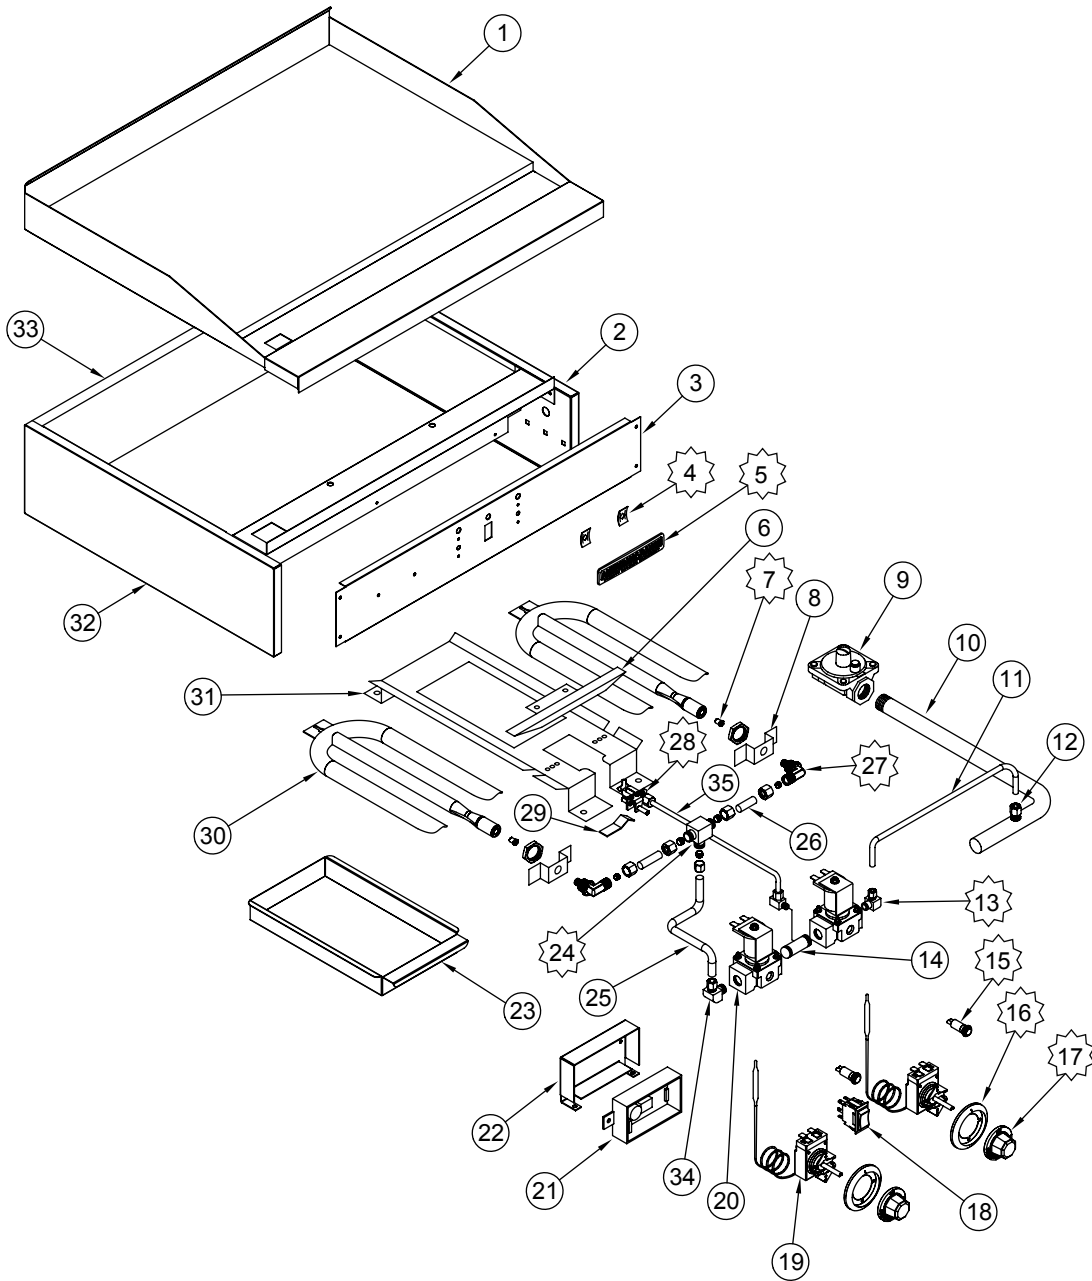

SAG

4 SPEED NUT	5 AMERICAN RANGE NAME PLATE	7 ORIFICE HOOD	13 ORIFICE HOOD	15 LIGHT INDICATOR	16 BEZEL	17 KNOB
24 T-CONNECTOR	27 3/8" CC ORIFICE FITTING	28 PILOT ASSEMBLY				

DESIGNED & BUILT IN USA

13592 Desmond St., Pacoima, CA 91331 818.897.0808 888.753.9898 www.americanrange.com

AMERICAN RANGE