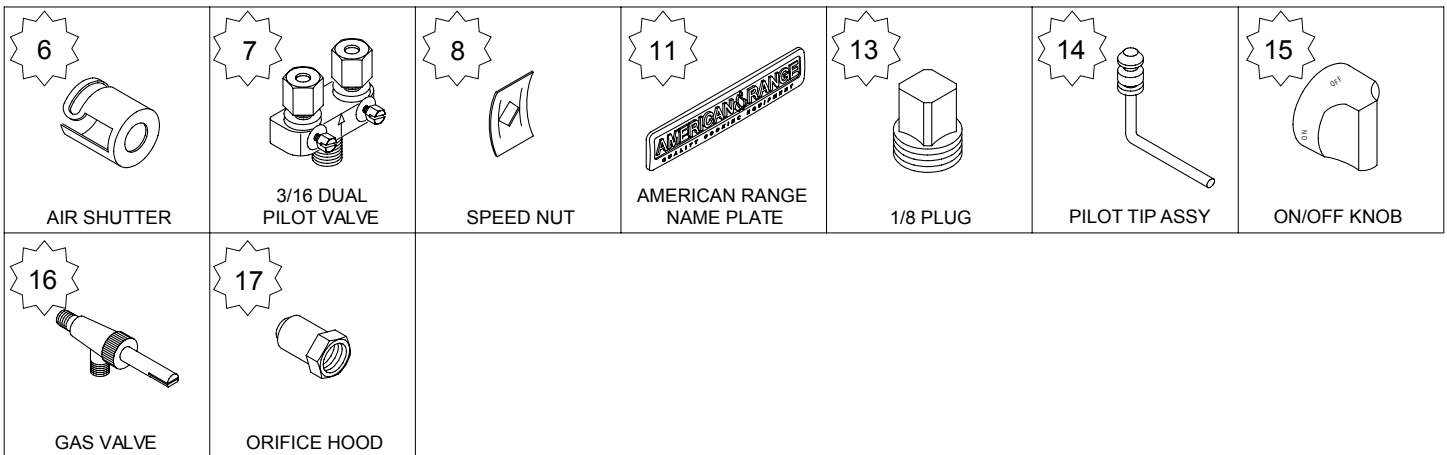

ARKB

ITEM NO.	PART NO.	DESCRIPTION
1	A17017	Grate, Top Cast Iron 5" x 17-3/4" ARKB (Optional)
2	A17005	Cover, Radiant 16" Cast Iron 10449 ARKB
3	A31044	Skewer, (Lule) w/Handle Heavy Duty Stainless ARKB
4	A31043	Skewer, (Shish Kabob) w/Handle Heavy Duty Stainless ARKB
5	A14011	Burner, Broiler ARRB, AERB, ARKB
6	A14036	Air Shutter, 1"
7	A29301	Valve, Dual Gas Pilot 1/8 x 3/16C 10432
8	A44003	Nut, Speed #6 Push Black 10601
10	A80154	Crumb Tray, ARKB-24" 1602-24
	A80155	Crumb Tray, ARKB-30" 1602-30
	A80156	Crumb Tray, ARKB-36" 1602-36
	A80157	Crumb Tray, ARKB-48" 1602-48
11	A38000	Name Plate, American Range 8" 10499 Quality Commercial Chrome
13	A23010	Plug, 1/8" Pipe Hex Black All Manifolds
14	A29203	Pilot, Tip Assembly ARRB ARKB 10242
15	A32001	Knob, Gas On/Off Glossy Black Flat Down
16	A80109	Valve, Gas Manual On/Off UL 10419, AR, ARKB, ARRB, AECEB
17	A29000	Hood, Orifice #39 1/2" Brass 11039 Nat Gas
	A29007	Hood, Orifice, #52 1/2" Brass LPG Gas
18	A80110	Valve, Pressure Regulator 3/4 10480 Nat Gas Set 5.0
	A80011	Valve, Pressure Regulator 3/4 10481 LPG Gas Set 10.0
19	A35011	Leg, 4" Adjustable Flanged NSF Stainless
	A35100	Leg Set (4) 4" Adjustable w/Flange
20	A91001	Motor, Gear ACB-7/14, AHS-R, ARKB-R 10410-1 Spec. Output Shaft
21	A43020	Sprocket, 3/4" ID 35 Chain
22	A40005	Bearing, High Heat Flanged 3/4" 10429 Bore w/3 Set Screws
23	A10004	Block, Terminal, 12 Station 1-J601MA

subject to change without notice.