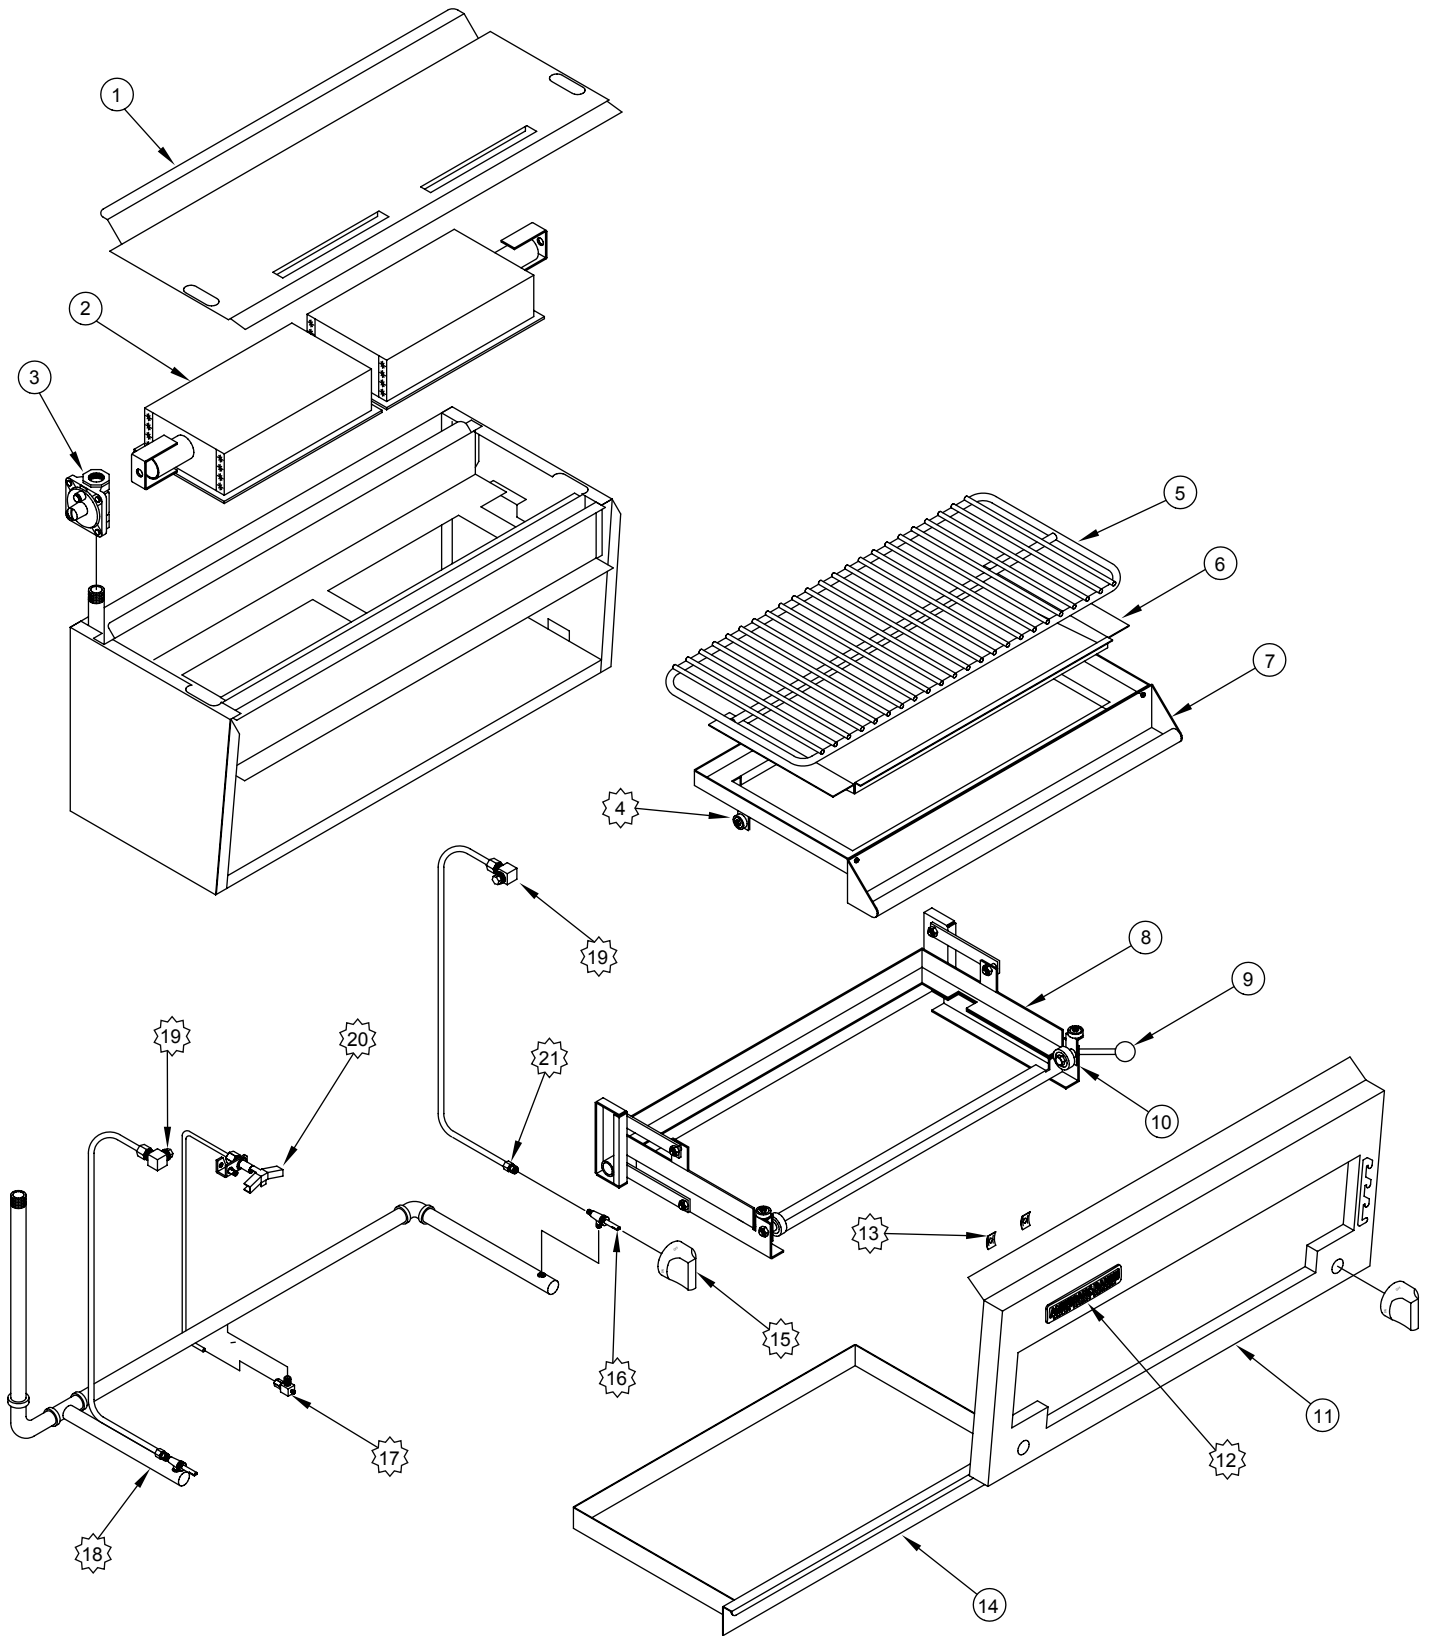

ARSB

ARSB

ITEM NO.	PART NO.	DESCRIPTION
2	A14015	Burner, Infrared ARSB 10477 Old Style 12-3/4" x 7"
3	A80110	Valve, Pressure Regulator 3/4" 10480 Nat Gas Set 5.
	A80011	Valve, Pressure Regulator 3/4" 10481 LPG Gas Set 10.0
4	A43007	Bearing, Ball Small 1/4" ID x 1" OD 10491 High Heat
5	A31021	Rack, ARSB-36" 2901/2" x 13" 10505 Old Style
6	A31029	Rack Frame Assembly for ARSB
7	A32150	Bracket, Door Handle Heavy Duty 18164-Chrome Plated AR Range
8	A99283-1	Carriage, Salamander Assembly ARSM, ARSB
9	A32016	Knob, Ball 1-3/4" 3/8" Insert 10490 New Style
10	A43017	Bearing, Ball 3/4" ID x 1-5/8" OD 10507 High Heat
12	A38000	Name Plate, American Range 8" 10499 Quality Commercial Chrome
13	A44003	Nut, Speed #6 Push Black 10601
14	A99543	Crumb Tray, ARSB-36" 10285
15	A32001	Knob, On/Off Glossy Black Flat Down
16	A80109	Valve, Gas Manual On/Off UL 10419, AR, ARKB, ARRB, AECB
17	A29300	Valve, Pilot Elbow Adjustable 10418 1/8" NPT 3/16" CC
18	A15040	Manifold, ARSB-36" Dual Burners 10286
19	A29106	Elbow, Infrared Burner No Spud
20	A11108	Pilot, Nat Gas .026 3/16" 6CH24-2 "T" Style ARSB
	A11131	Pilot, LPG Gas .016 3/16" 6CH24-2 "T" Style ARSB
	A11110	Orifice, Bell 0.018 Nat Gas 11001
	A11118	Orifice, Bell 0.010 LPG Gas 11002
21	A28028	Adapter, 3/8" C X 3/8-27 Brass

subject to change without notice.

SMALL BALL BEARING	LARGE BALL BEARING	AMERICAN RANGE NAME PLATE	SPEED NUT	ON/OFF KNOB	GAS VALVE	90° PILOT VALVE
ELBOW/SPUD ASSY	PILOT	3/8 ADAPTER FITTING