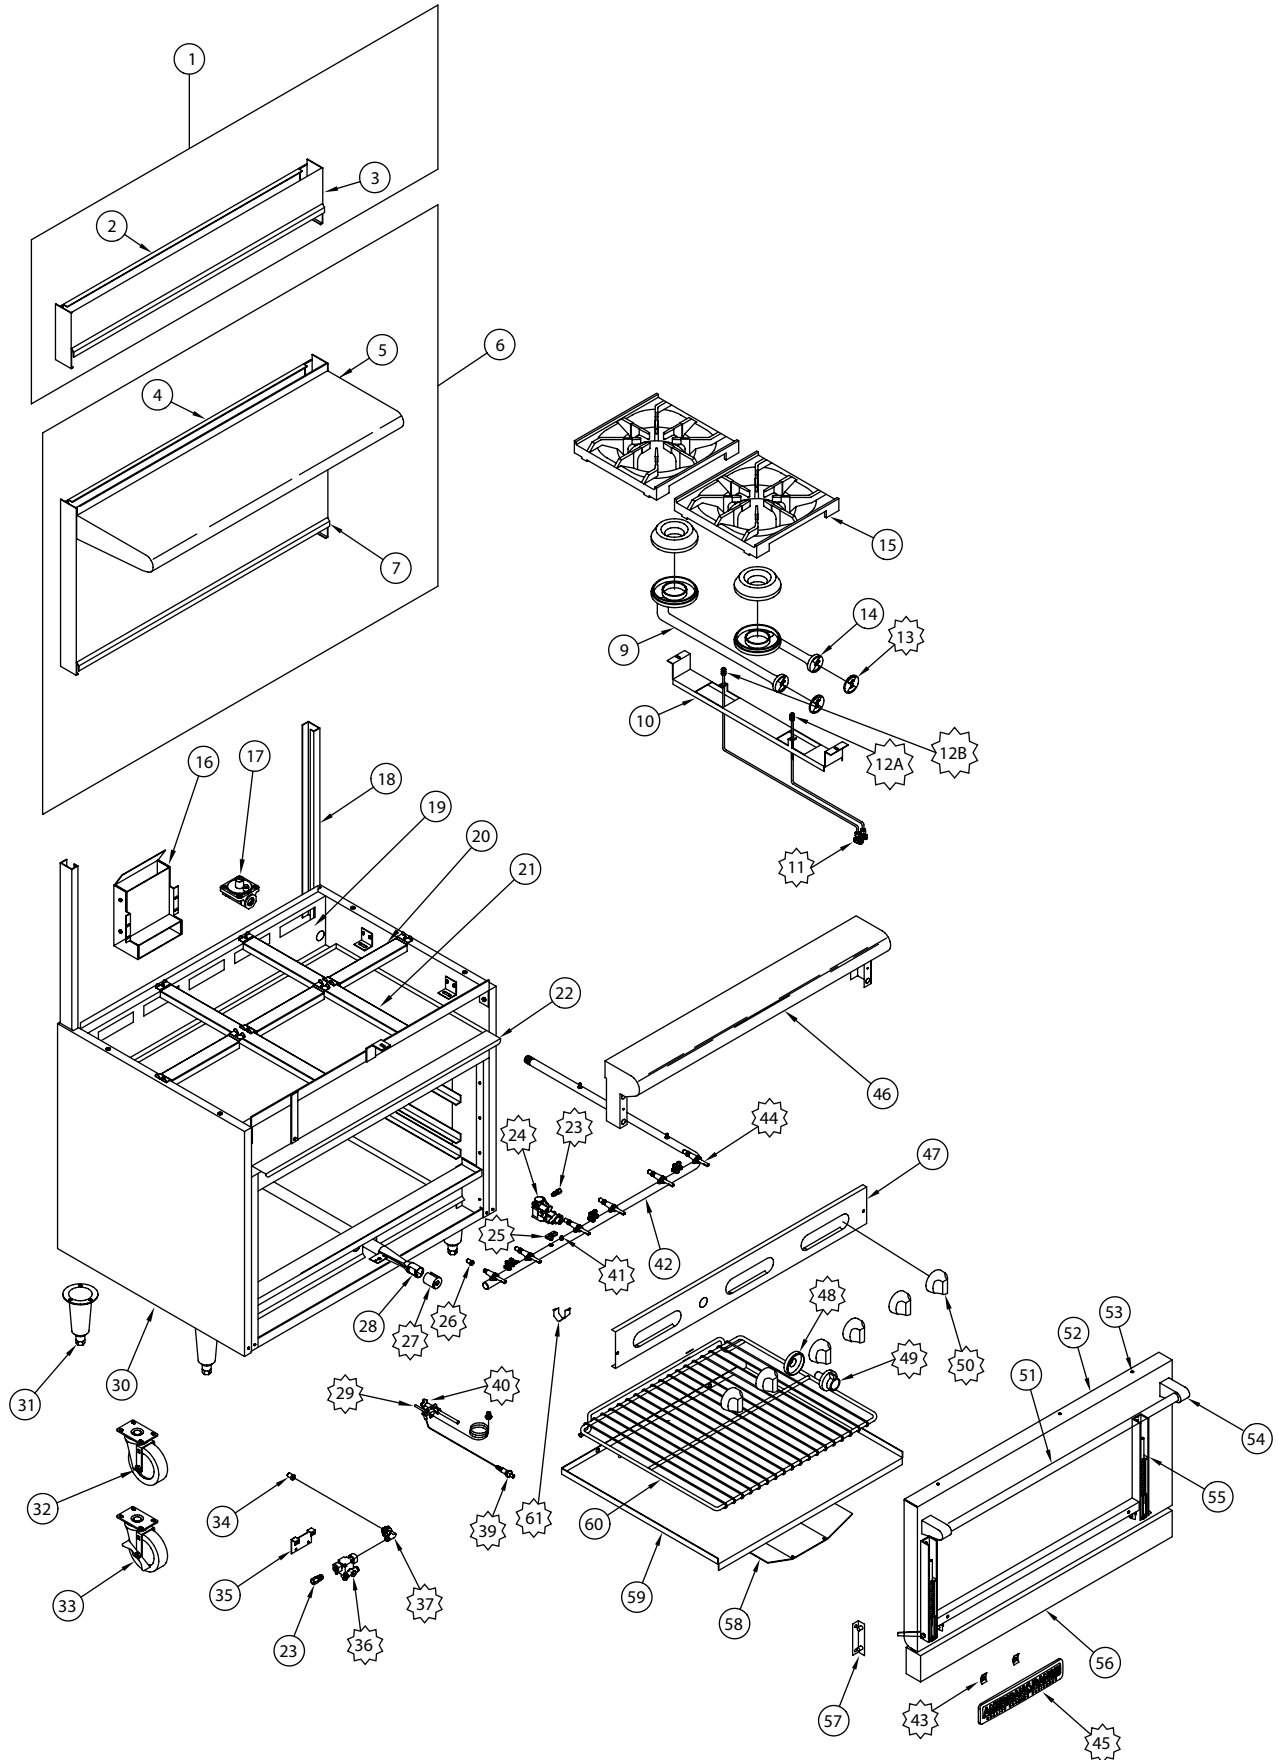

ARW-36

DESIGNED & BUILT IN USA

13592 Desmond St., Pacoima, CA 91331 818.897.0808 888.753.9898 www.americanrange.com

AMERICAN RANGE

ARW-36

ITEM NO.	PART NO.	DESCRIPTION
9	A14005	Venturi, Long w/Lift Off Burner Head
10	A99585	Hanger, Burner AR Series 1180
11	A29301	Valve, Dual Gas Pilot 1/8" x 3/16" C 10432
12A	A11200	Pilot Tip, Assembly Short New Front Open Burner AR Series
12B	A11201	Pilot Tip, Assembly Long New Rear Open Burner AR Series
13	A14037	Air Shutter, 2" 10464
14	A14006	Venturi, Short w/Lift Off Burner Head
15	A17000	Grates, Top 12" x 12" Cast Iron 10450-12
16	A99317	Flue, Oven AR Ranges 10207
17	A80110	Valve, Pressure Regulator 3/4" 10480 Nat Gas Set 5.
	A80011	Valve, Pressure Regulator 3/4" 10481 LPG Gas Set 10.0
18	A99602	Channel, High Rise AR Range 1037 Standard
20	A99314	Bracket, Top Grate w/Support 1181 Short Aluminized Metal
21	A99315	Bracket, Top Grate w/Support 1182 Long Aluminized Metal
22	A99530	Crumb Tray, 12" AR-6 / ARHP-12
	A99531	Crumb Tray, 24" AR-6 / ARHP-24
	A99532	Crumb Tray, 36" AR-6 / ARHP-36 1026-36
23	A28000	Fitting, 3/8" CC x 1/4" MIP Brass 10011
24	A11101	Thermostat, BJ Griddle/Gas Oven 10421 1 Outlet BJA25PB-04-48
	A11113	Thermostat, BJ Griddle/Gas Oven 10482 2 Outlet BJA25PBD-01-48
25	A23100	Nipple, Flanged BJ Thermostat 10012
26	A29000	Orifice Hood, #39 1/2" Brass 11039 Nat Gas
	A29007	Orifice Hood, #53 1/2" Brass LPG Gas

subject to change without notice.

DOUBLE PILOT VALVE	PILOT TIP ASSY	AIR SHUTTER	1/4 NPT x 3/8 CC BRASS FITTING	B.J. THERMOSTAT SINGLE OUTLET	THERMOSTAT FLANGE	ORIFICE HOOD
AIR SHUTTER	THERMOCOUPLE	SAFETY VALVE	ORIFICE ELBOW	PIEZO IGNITOR	OVEN PILOT	1/8 PLUG
SPEED NUT	GAS VALVE	AMERICAN RANGE NAME PLATE	BEZEL	GRIDDLE THERMOSTAT KNOB	ON/OFF KNOB	BULB CLIP