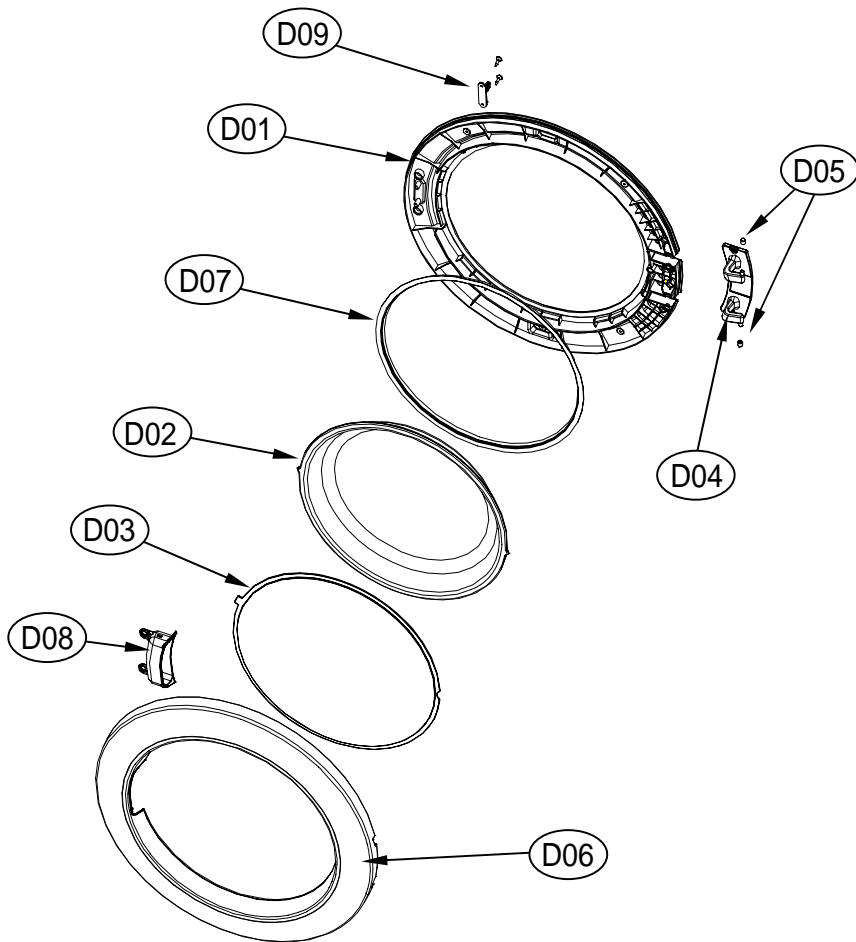

8. DOOR ASS'Y