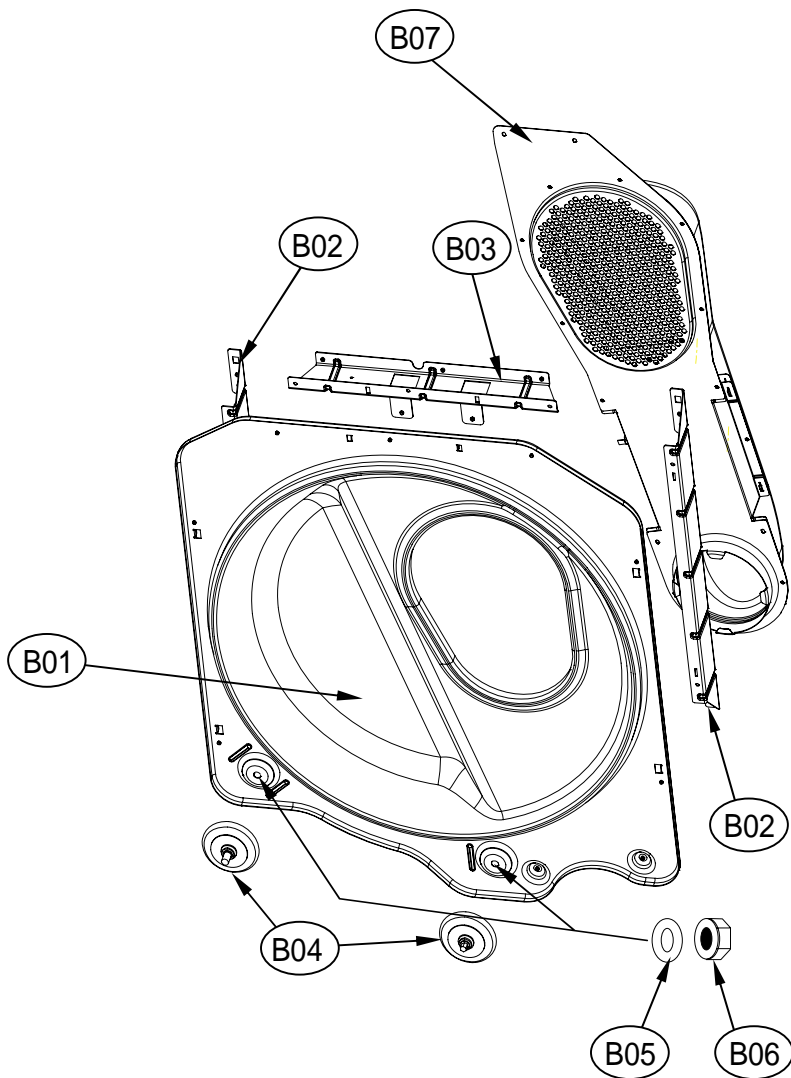

12. UNIT STEAM DRYER AS & UNIT COLD SPRAY AS

Inlet System

ASKO, TLS752GXXL - Gas dryer #107752GRR (TLS752G)

Pos	Spare part No.	Description	Qty	Comment
C05-a	7112401208	Screw-Self Tapping	2 Pc's	
S01	3619606700	UNIT STEAM AS	1 Pc's	
S02-S04	3613275100	HOSE SPRAY	1 Pc's	
S05	3611205830	CLAMP HOSE	1 Pc's	
S06	3615416731	VALVE INLET	1 Pc's	
S06-a	7122401411	Screw - Self Tapping	2 Pc's	

5. DRUM SUPPORT REAR ASS'Y

Rear ass'r dryer drum

ASKO, TLS752GXXL - Gas dryer #107752GRR (TLS752G)

Pos	Spare part No.	Description	Qty	Comment
B01	3615304500	Drum Support Rear	1 Pc's	
B02	3610608810	Support Bracket Right Side	1 Pc's	
B02-a	7122401411	Screw - Self Tapping	7 Pc's	
B03	3610608910	Support Bracket Right Upper	1 Pc's	
B03-a	7122401411	Screw - Self Tapping	7 Pc's	
B04	3614714400	Drum Roller	2 Pc's	
B05	3616039400	Washer - Roller	2 Pc's	
B06	3616039300	Nut - Roller	2 Pc's	
B07	3617510110	DUCT INLET AS GAS	1 Pc's	