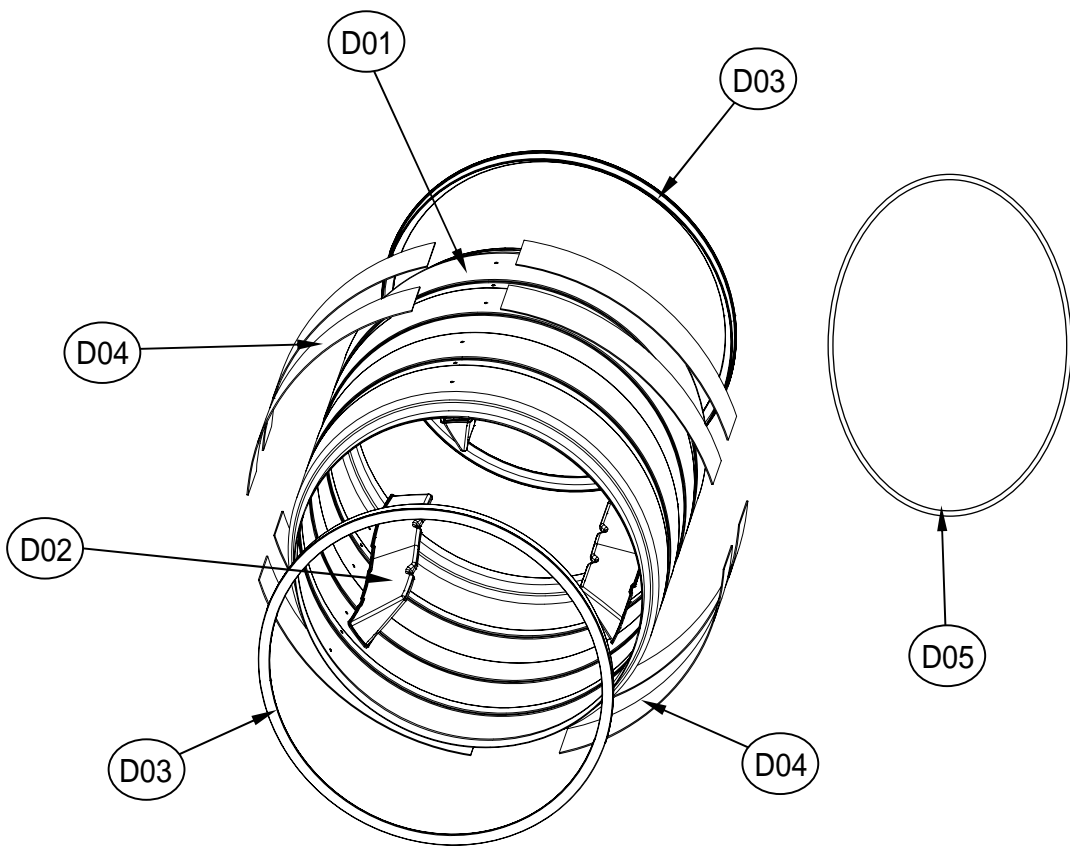

7. DRUM ASS'Y