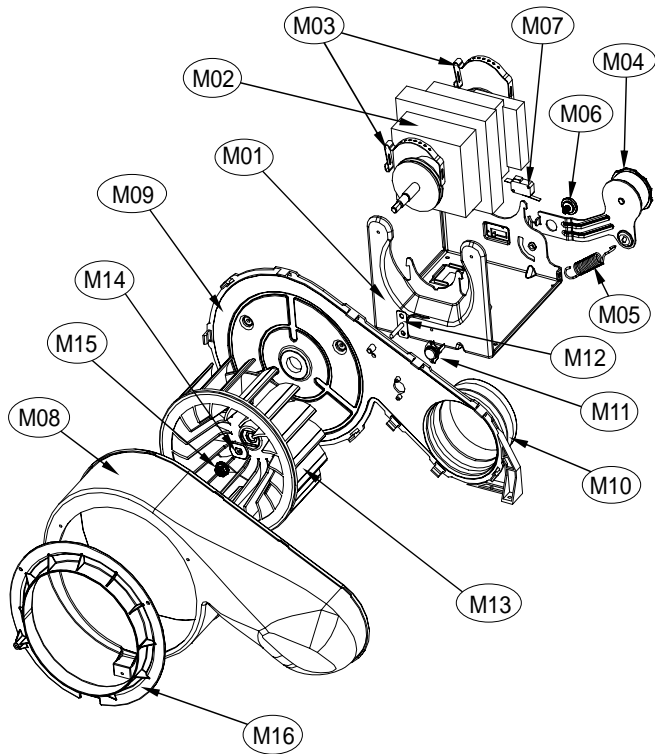

12. UNIT STEAM DRYER AS & UNIT COLD SPRAY AS

Inlet System

ASKO, TLS752GXXL - Gas dryer #107752GRR (TLS752G)

Pos	Spare part No.	Description	Qty	Comment
C05-a	7112401208	Screw-Self Tapping	2 Pc's	
S01	3619606700	UNIT STEAM AS	1 Pc's	
S02-S04	3613275100	HOSE SPRAY	1 Pc's	
S05	3611205830	CLAMP HOSE	1 Pc's	
S06	3615416731	VALVE INLET	1 Pc's	
S06-a	7122401411	Screw - Self Tapping	2 Pc's	

5. DRUM SUPPORT REAR ASS'Y

Rear ass'r dryer drum

ASKO, TLS752GXXL - Gas dryer #107752GRR (TLS752G)

Pos	Spare part No.	Description	Qty	Comment
B01	3615304500	Drum Support Rear	1 Pc's	
B02	3610608810	Support Bracket Right Side	1 Pc's	
B02-a	7122401411	Screw - Self Tapping	7 Pc's	
B03	3610608910	Support Bracket Right Upper	1 Pc's	
B03-a	7122401411	Screw - Self Tapping	7 Pc's	
B04	3614714400	Drum Roller	2 Pc's	
B05	3616039400	Washer - Roller	2 Pc's	
B06	3616039300	Nut - Roller	2 Pc's	
B07	3617510110	DUCT INLET AS GAS	1 Pc's	

2. DRYER MOTOR ASS'Y

Motor ass'y dryer

ASKO, TLS752GXXL - Gas dryer #107752GRR (TLS752G)

Pos	Spare part No.	Description	Qty	Comment
M01	3610608500	Motor Bracket	1 Pc's	
M02	36189L5D00	Dryer Motor	1 Pc's	
M03	3611206000	Motor Clamp	2 Pc's	
M04	3610609100	Idler Bracket	1 Pc's	
M05	3615115500	Idler Spring	1 Pc's	
M06	3616039000	Idler Bolt	1 Pc's	
M07	3619047500	Micro Switch	1 Pc's	
M07-a	7121301611	Screw-Self Tapping	2 Pc's	
M08	3611144900	Fan Case - Front	1 Pc's	
M09	3611145000	Fan Case - Rear	1 Pc's	
M10	3612323200	Pipe Gasket	1 Pc's	
M10-a	7112401411	Screw-Self Tapping	3 Pc's	
M11	3619047900	THERMOSTAT FAN	1 Pc's	
M11-a	7121300811	Screw-Self Tapping	2 Pc's	
M12	361AAAAC20	Thermistor	1 Pc's	
M12-a	7122401411	Screw - Self Tapping	1 Pc's	
M13	3611886200	Fan Impeller	1 Pc's	
M14	3616039100	Lock D-Washer	1 Pc's	
M15	3616039200	Lock Nut	1 Pc's	
M16	3611428200	Fan Cover	1 Pc's	
M16-a	7122401411	Screw - Self Tapping	2 Pc's	