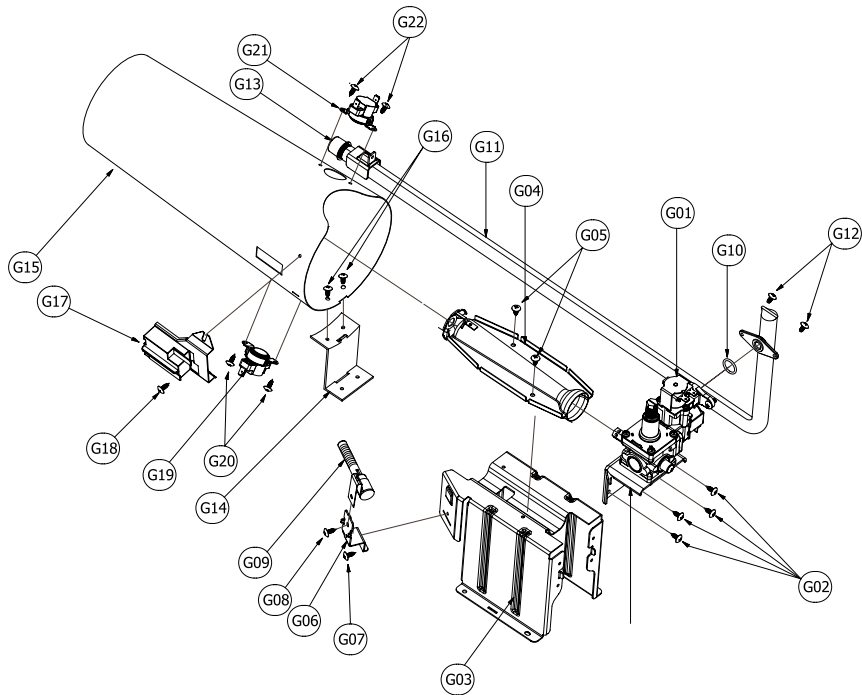

3. Gas Valve