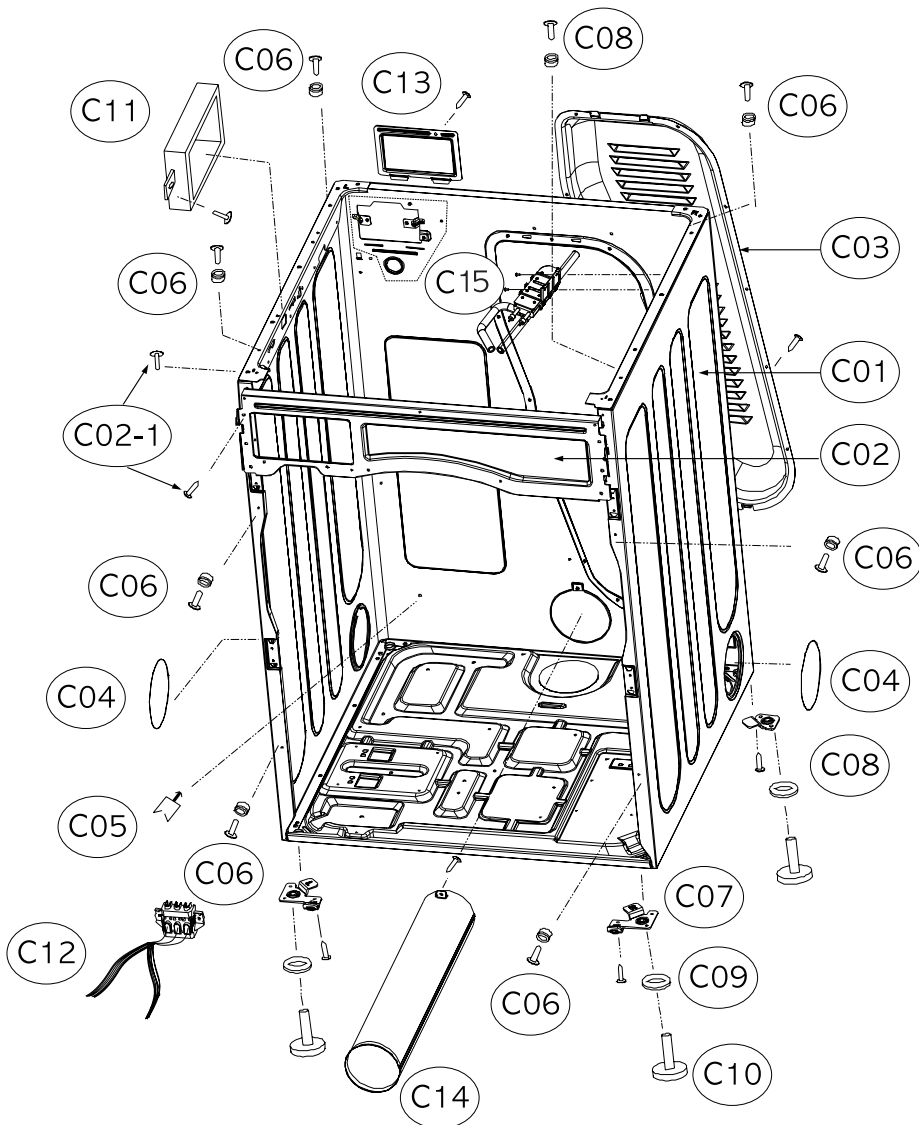

Parts List by Ass'y

1. DRYER CABINET ASS'Y

Cabinet

ASKO, TLS752GXXL - Gas dryer #107752GRR (TLS752G)

Pos	Spare part No.	Description	Qty	Comment
C02	3612207900	Front Frame Upper	1 Pc's	
C02-a	7121401411	Screw - Self Tapping	6 Pc's	
C03	3611427900	Back Cover	1 Pc's	
C03	3612206500	Frame Top - Left	1 Pc's	
C03-a	7112401411	Screw-Self Tapping	12 Pc's	
C04	3612206600	Frame Top - Right	1 Pc's	
C04	3610392900	Base	1 Pc's	
C04	3611428020	Duct Cover RR	2 Pc's	
C06	3612008000	Panel Clip	6 Pc's	
C06-a	7121401211	Screw - Self Tapping	6 Pc's	
C07	3615304200	Front Leg Support	2 Pc's	
C08	3615304300	Rear Leg Support	2 Pc's	
C09	3612006400	Leg Locking Nut	4 Pc's	
C10	3612100700	Leveling Leg AS XXL WMD	4 Pc's	
C10-a	7122401411	Screw - Self Tapping	2 Pc's	
C11	PRPSSWAD47	PCB DRYER GAS MAIN AS	1 Pc's	
C12	3612797320	Harness, G-Dryer Main, Hot steam	1 Pc's	
C12-a	7121401411	Screw - Self Tapping	6 Pc's	
C12-b	7S422X4081	Earth Ground Screw	2 Pc's	
C13	3611428100	Terminal Block Cover	1 Pc's	
C13-a	7112401411	Screw-Self Tapping	1 Pc's	
C14	3614413500	Exhaust Duct	1 Pc's	
C14-a	7112401008	Screw-Self Tapping	1 Pc's	
C15	3619606900	UNIT STEAM DRYER AS	1 Pc's	
C15-a	7122401411	Screw - Self Tapping	2 Pc's	

12. UNIT STEAM DRYER AS & UNIT COLD SPRAY AS

Inlet System

ASKO, TLS752GXXL - Gas dryer #107752GRR (TLS752G)

Pos	Spare part No.	Description	Qty	Comment
C05-a	7112401208	Screw-Self Tapping	2 Pc's	
S01	3619606700	UNIT STEAM AS	1 Pc's	
S02-S04	3613275100	HOSE SPRAY	1 Pc's	
S05	3611205830	CLAMP HOSE	1 Pc's	
S06	3615416731	VALVE INLET	1 Pc's	
S06-a	7122401411	Screw - Self Tapping	2 Pc's	