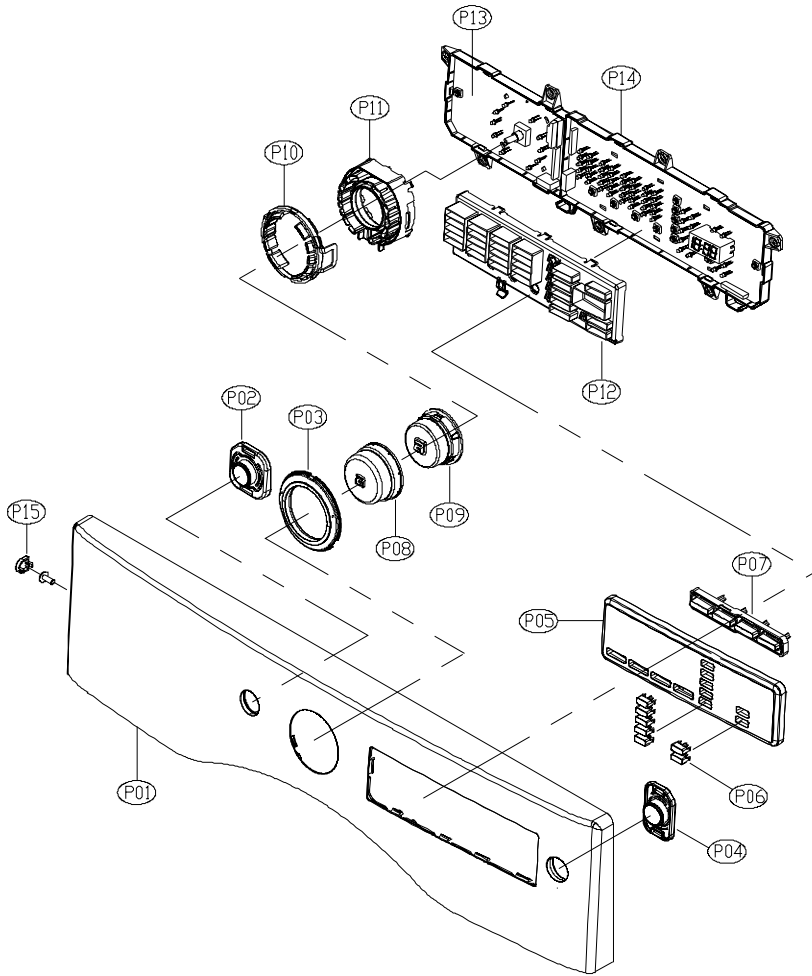

11. PANEL F ASS'Y

Control Panel

ASKO, TLS752GXXL - Gas dryer #107752GRR (TLS752G)

Pos	Spare part No.	Description	Qty	Comment
P01	3614288900RR	Front Control Panel	1 Pc's	For TL751GRR order 3614288900-51Gr
P01-a	71224012411	Screw - Self Tapping	1 Pc's	
P02	3616637800RR	Power Button	1 Pc's	
P03	3615506300RR	Lens Cover - Prg Selector	1 Pc's	
P04	3616637900RR	Start Button	1 Pc's	
P05	3615506400-52RR	Window display	1 Pc's	
P06	3616638100RR	Option Button	1 Pc's	
P07	3616638000RR	Program Option Button	1 Pc's	
P08	3616638200RR	Dial Knob - Chrome w/Red	4 Pc's	Includes P09 - 3616638300
P09	3616638300RR	Program Knob - Inner	1 Pc's	
P10	3613054700	Program Knob Lens	1 Pc's	
P11	3613054500	Program Knob Lens Holder	1 Pc's	
P12	3613054600	Lens Cover - Prg Option	1 Pc's	
P13	PRPSSWAD55	Display Unit PCB XXL TD	1 Pc's	
P14	3611147600	Incl'd w/P13 Display/Cntrl Unit	1 Pc's	Control Unit Case - PCB Front
P14-a	71224012411	Screw - Self Tapping	2 Pc's	
P15	3610917710	ABS, RED COLOR	1 Pc's	