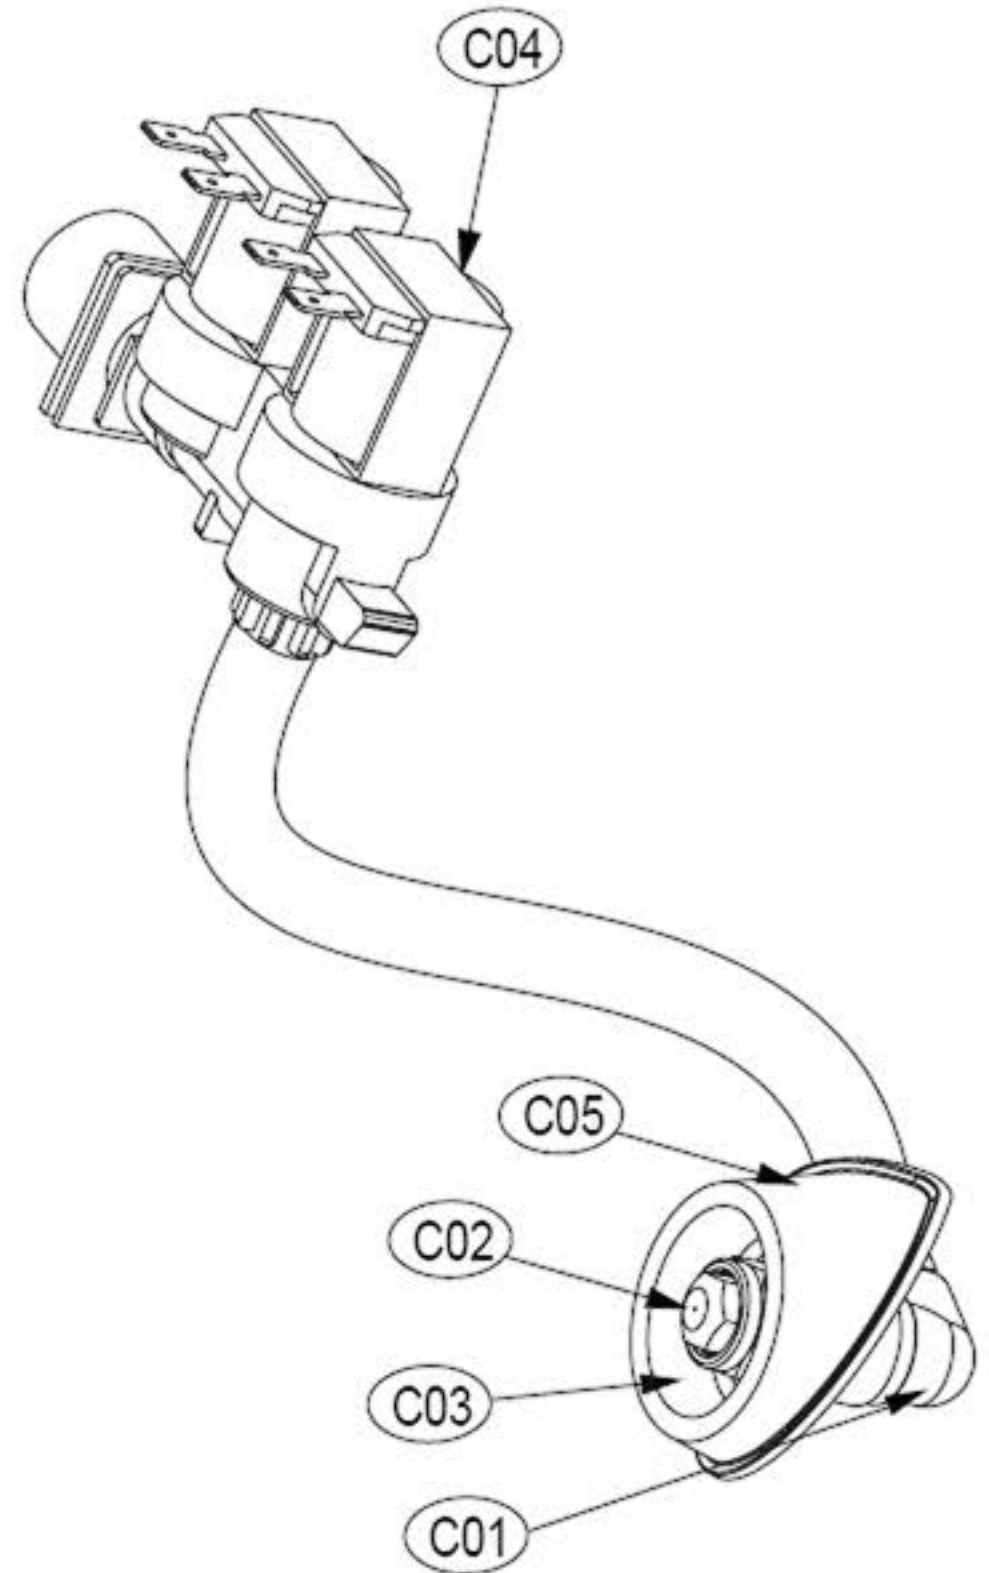

8. DOOR ASS'Y

Door ass'y

ASKO, TLS752GXXL - Gas dryer #107752GRR (TLS752G)

Pos	Spare part No.	Description	Qty	Comment
D01	3612208000	Door Frame - Inner	1 Pc's	
D01-a	7115402008	Screw - Self Tapping	15 Pc's	
D02	36117ABR00	Door Glass	1 Pc's	
D03	3618304300	Door Glass Protection	1 Pc's	
D04	3612903640	Door Hinge AS Gray - XXL TD	1 Pc's	
D05	3610916500RR	Door Hinge Cap	2 Pc's	
D07	3612323000	Door Gasket	1 Pc's	
D08	3611428310RR	Handle Cover	1 Pc's	
D09	3613101100	Door Hook	1 Pc's	
D09-a	7115401608	Screw-Self Tapping	1 Pc's	

12. UNIT STEAM DRYER AS & UNIT COLD SPRAY AS

Inlet System

ASKO, TLS752GXXL - Gas dryer #107752GRR (TLS752G)

Pos	Spare part No.	Description	Qty	Comment
C05-a	7112401208	Screw-Self Tapping	2 Pc's	
S01	3619606700	UNIT STEAM AS	1 Pc's	
S02-S04	3613275100	HOSE SPRAY	1 Pc's	
S05	3611205830	CLAMP HOSE	1 Pc's	
S06	3615416731	VALVE INLET	1 Pc's	
S06-a	7122401411	Screw - Self Tapping	2 Pc's	