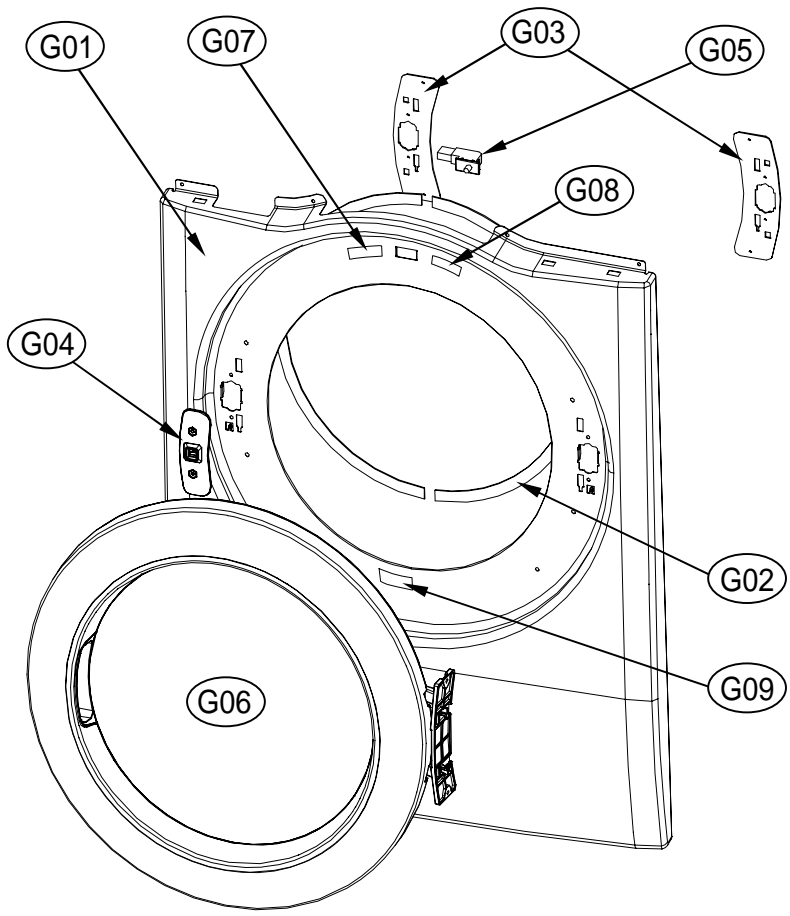

6. SUPPORT DRUM FRONT ASS'Y

Front ass'y dryer drum

ASKO, TLS752GXXL - Gas dryer #107752GRR (TLS752G)

Pos	Spare part No.	Description	Qty	Comment
S01	3615304600	Drum Support Front	1 Pc's	
S02	3613053400	Lamp Housing	1 Pc's	
S03	3613053300	Lamp Socket	1 Pc's	
S04	3613625300	Lamp Assembly	1 Pc's	
S05	3615505100	Lamp Cover	1 Pc's	
S05-a	7112401208	Screw-Self Tapping	1 Pc's	
S09	3611909700	Filter Body - Rear	1 Pc's	
S09-a	7122401408	SCREW - Self Tapping	3 Pc's	
S10	3611909600	Filter Body - Front	1 Pc's	
S10-a	7122401408	SCREW - Self Tapping	3 Pc's	
S11	3611909810	FILTER AS	1 Pc's	
S11-a	7122401408	SCREW - Self Tapping	3 Pc's	
S12	3617510400	Outlet Duct Assembly	1 Pc's	
S12-a	7122401408	SCREW - Self Tapping	3 Pc's	
S13	3614825500	Moisture Sensor	2 Pc's	
S14	3612009600	Sensor Bracket - Center	1 Pc's	
S15	3612009700	Sensor Bracket - Right	1 Pc's	
S16	3612797200	Harness - Sensor	1 Pc's	

10. CABINET FRONT ASS'Y

Cabinet Front

ASKO, TLS752GXXL - Gas dryer #107752GRR (TLS752G)

Pos	Spare part No.	Description	Qty	Comment
G01	3610812501RR	TD Front Panel XXL Red	1 Pc's	
G02	3612323350	GASKET CABINET F	4 Pc's	
G03	3615304415	Hinge Support	2 Pc's	
G04	3613802500	Door Lock	1 Pc's	
G04-a	7002401608	Screw Tapping - T2S TRS 4x14	2 Pc's	
G05	3619047700	Door Switch	1 Pc's	
G06	36117ABQ00RR	DOOR AS	1 Pc's	
G07	3613558800	Warning Label	1 Pc's	
G08	3613557600	Caution Label	1 Pc's	
G09	3613558900	Rating Label	1 Pc's	