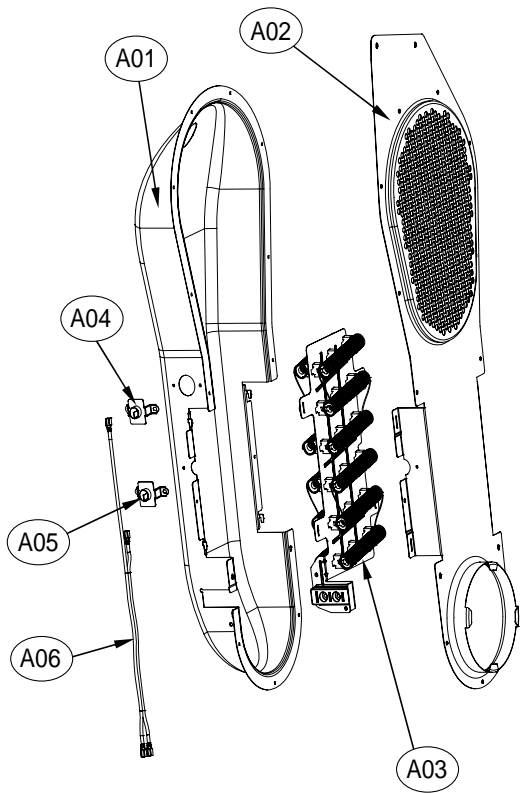

4. HEATER DUCT ASS'Y

4-1. Electric Type