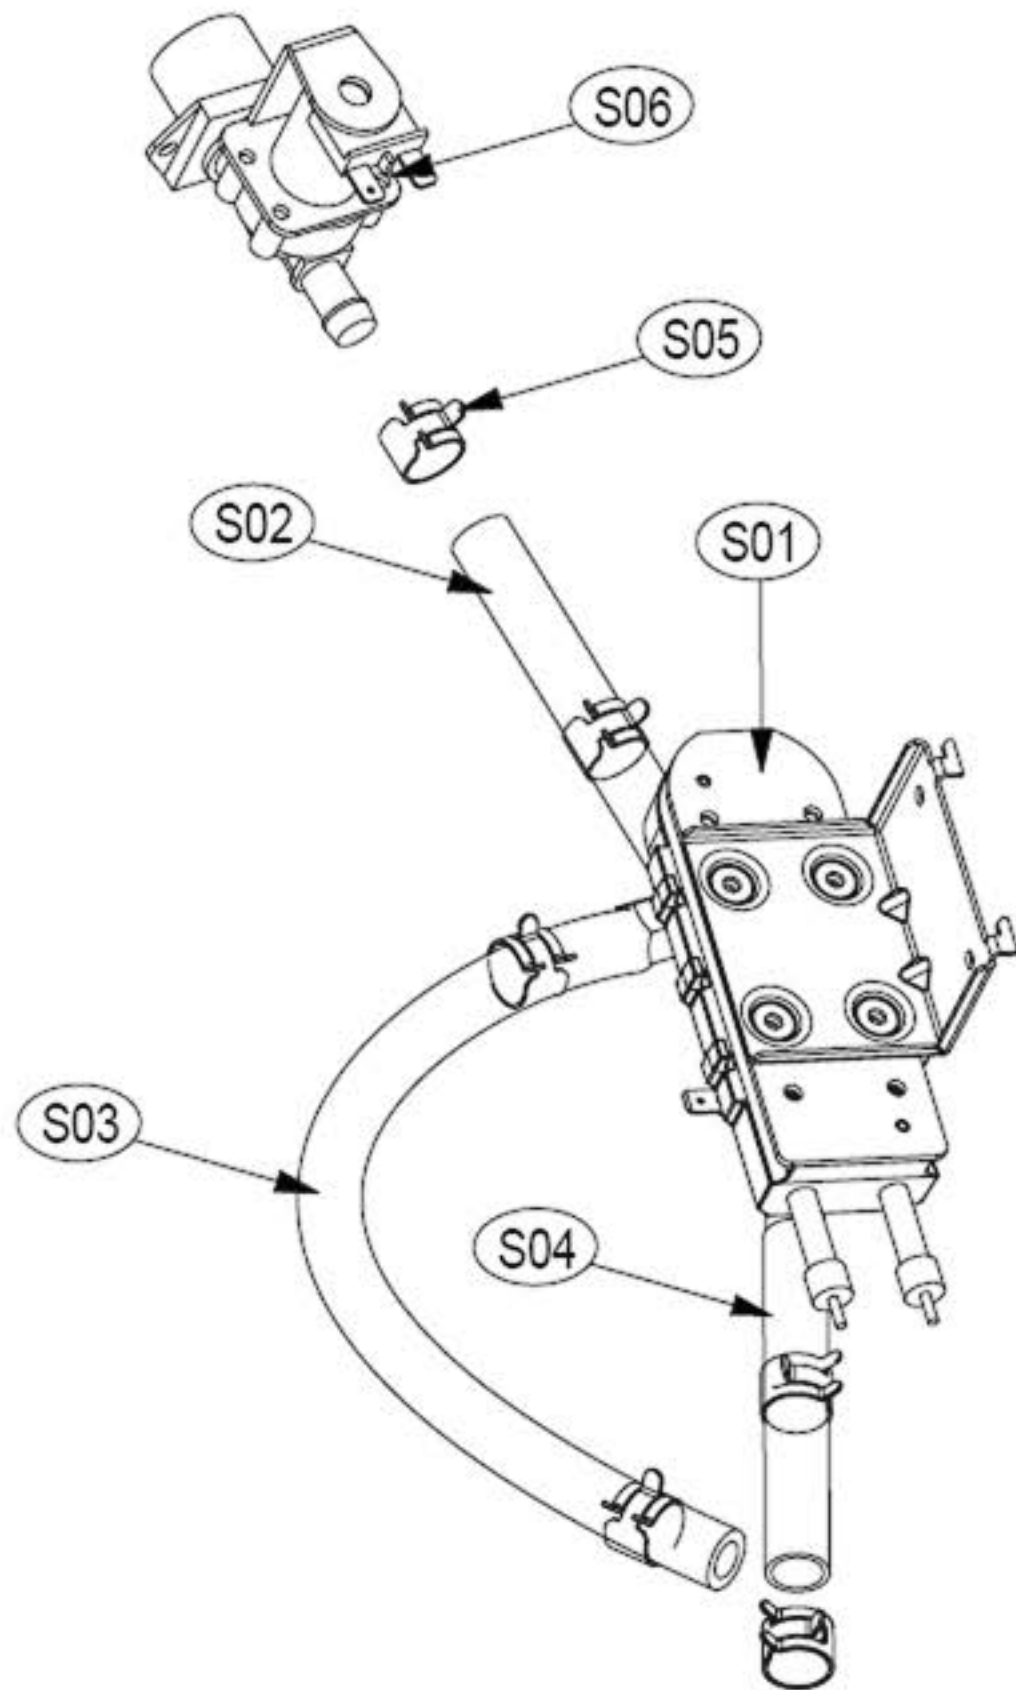

Parts List by Ass'y

1. DRYER CABINET ASS'Y

Cabinet

ASKO, TLS752GXXL - Gas dryer #107752GRR (TLS752G)

Pos	Spare part No.	Description	Qty	Comment
C02	3612207900	Front Frame Upper	1 Pc's	
C02-a	7121401411	Screw - Self Tapping	6 Pc's	
C03	3611427900	Back Cover	1 Pc's	
C03	3612206500	Frame Top - Left	1 Pc's	
C03-a	7112401411	Screw-Self Tapping	12 Pc's	
C04	3612206600	Frame Top - Right	1 Pc's	
C04	3610392900	Base	1 Pc's	
C04	3611428020	Duct Cover RR	2 Pc's	
C06	3612008000	Panel Clip	6 Pc's	
C06-a	7121401211	Screw - Self Tapping	6 Pc's	
C07	3615304200	Front Leg Support	2 Pc's	
C08	3615304300	Rear Leg Support	2 Pc's	
C09	3612006400	Leg Locking Nut	4 Pc's	
C10	3612100700	Leveling Leg AS XXL WMD	4 Pc's	
C10-a	7122401411	Screw - Self Tapping	2 Pc's	
C11	PRPSSWAD47	PCB DRYER GAS MAIN AS	1 Pc's	
C12	3612797320	Harness, G-Dryer Main, Hot steam	1 Pc's	
C12-a	7121401411	Screw - Self Tapping	6 Pc's	
C12-b	7S422X4081	Earth Ground Screw	2 Pc's	
C13	3611428100	Terminal Block Cover	1 Pc's	
C13-a	7112401411	Screw-Self Tapping	1 Pc's	
C14	3614413500	Exhaust Duct	1 Pc's	
C14-a	7112401008	Screw-Self Tapping	1 Pc's	
C15	3619606900	UNIT STEAM DRYER AS	1 Pc's	
C15-a	7122401411	Screw - Self Tapping	2 Pc's	

12. UNIT STEAM DRYER AS & UNIT COLD SPRAY AS

Inlet System

ASKO, TLS752GXXL - Gas dryer #107752GRR (TLS752G)

Pos	Spare part No.	Description	Qty	Comment
C05-a	7112401208	Screw-Self Tapping	2 Pc's	
S01	3619606700	UNIT STEAM AS	1 Pc's	
S02-S04	3613275100	HOSE SPRAY	1 Pc's	
S05	3611205830	CLAMP HOSE	1 Pc's	
S06	3615416731	VALVE INLET	1 Pc's	
S06-a	7122401411	Screw - Self Tapping	2 Pc's	