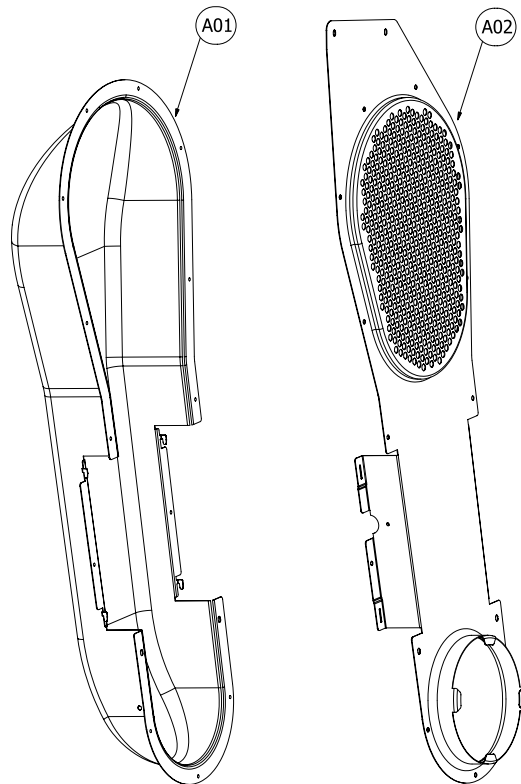

4-2. Gas Type