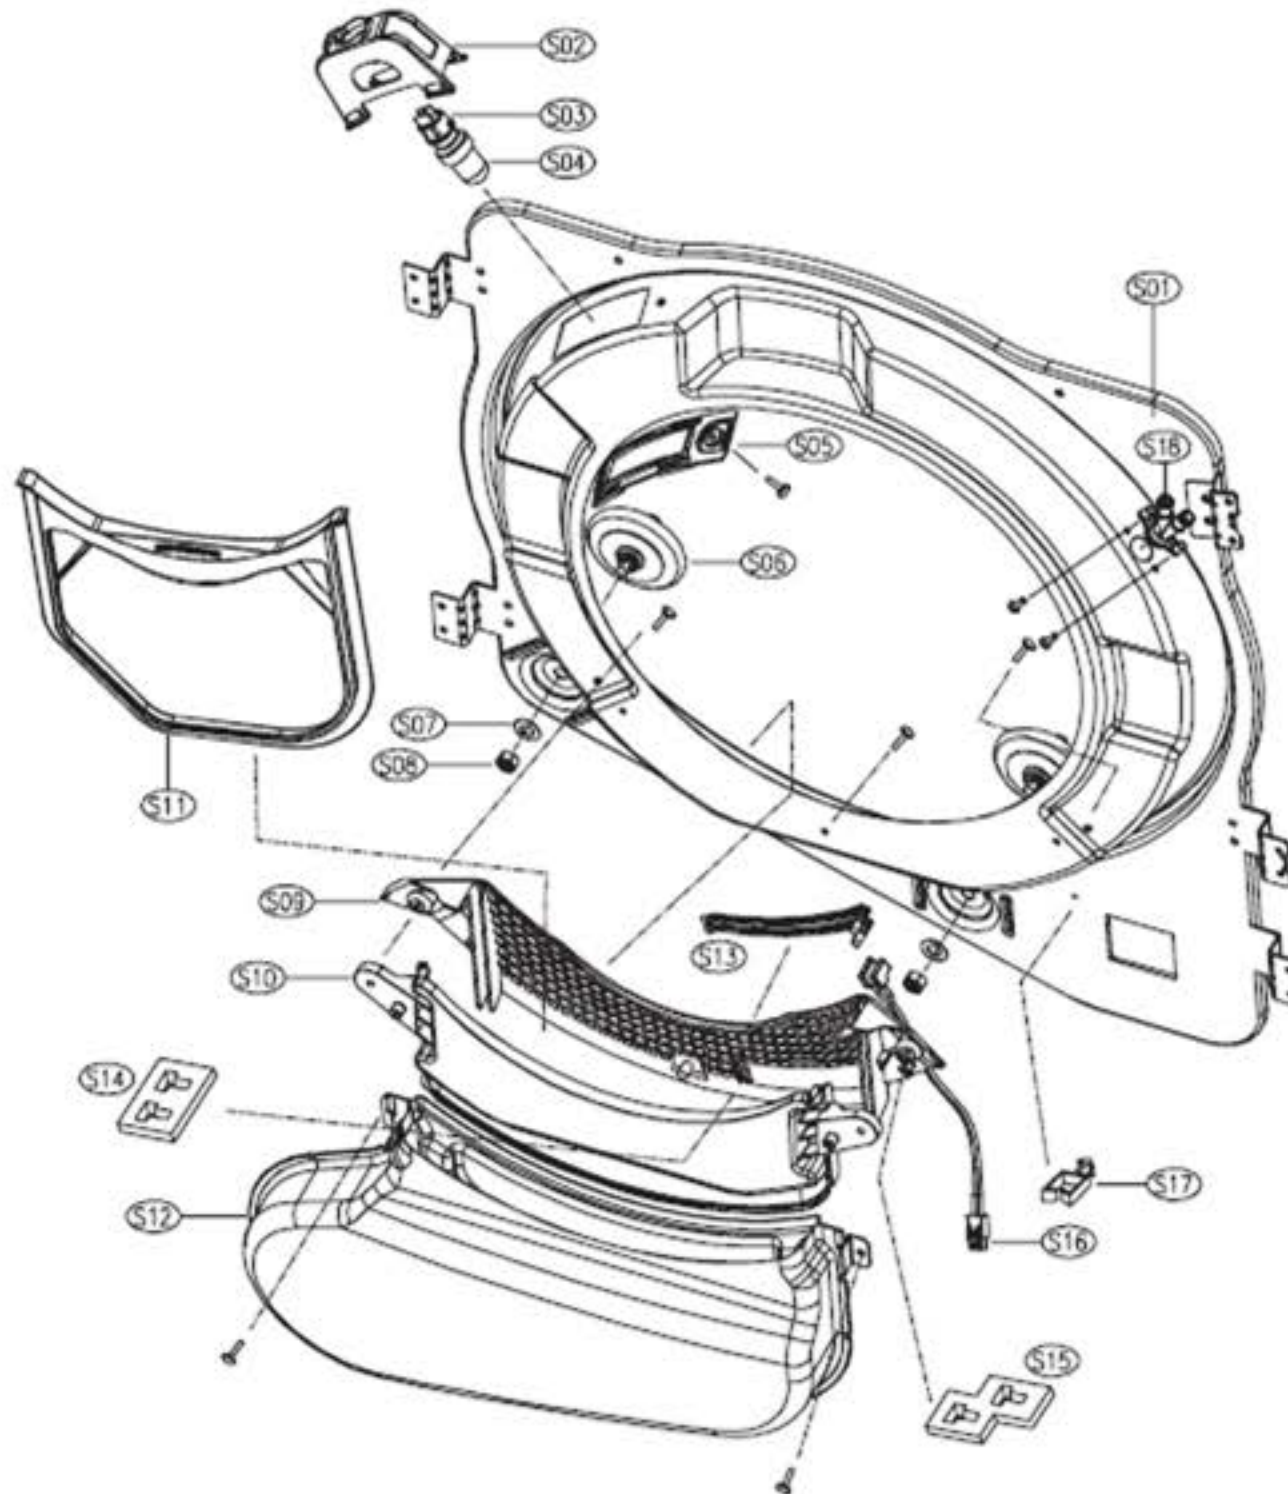

6. SUPPORT DRUM FRONT ASS'Y