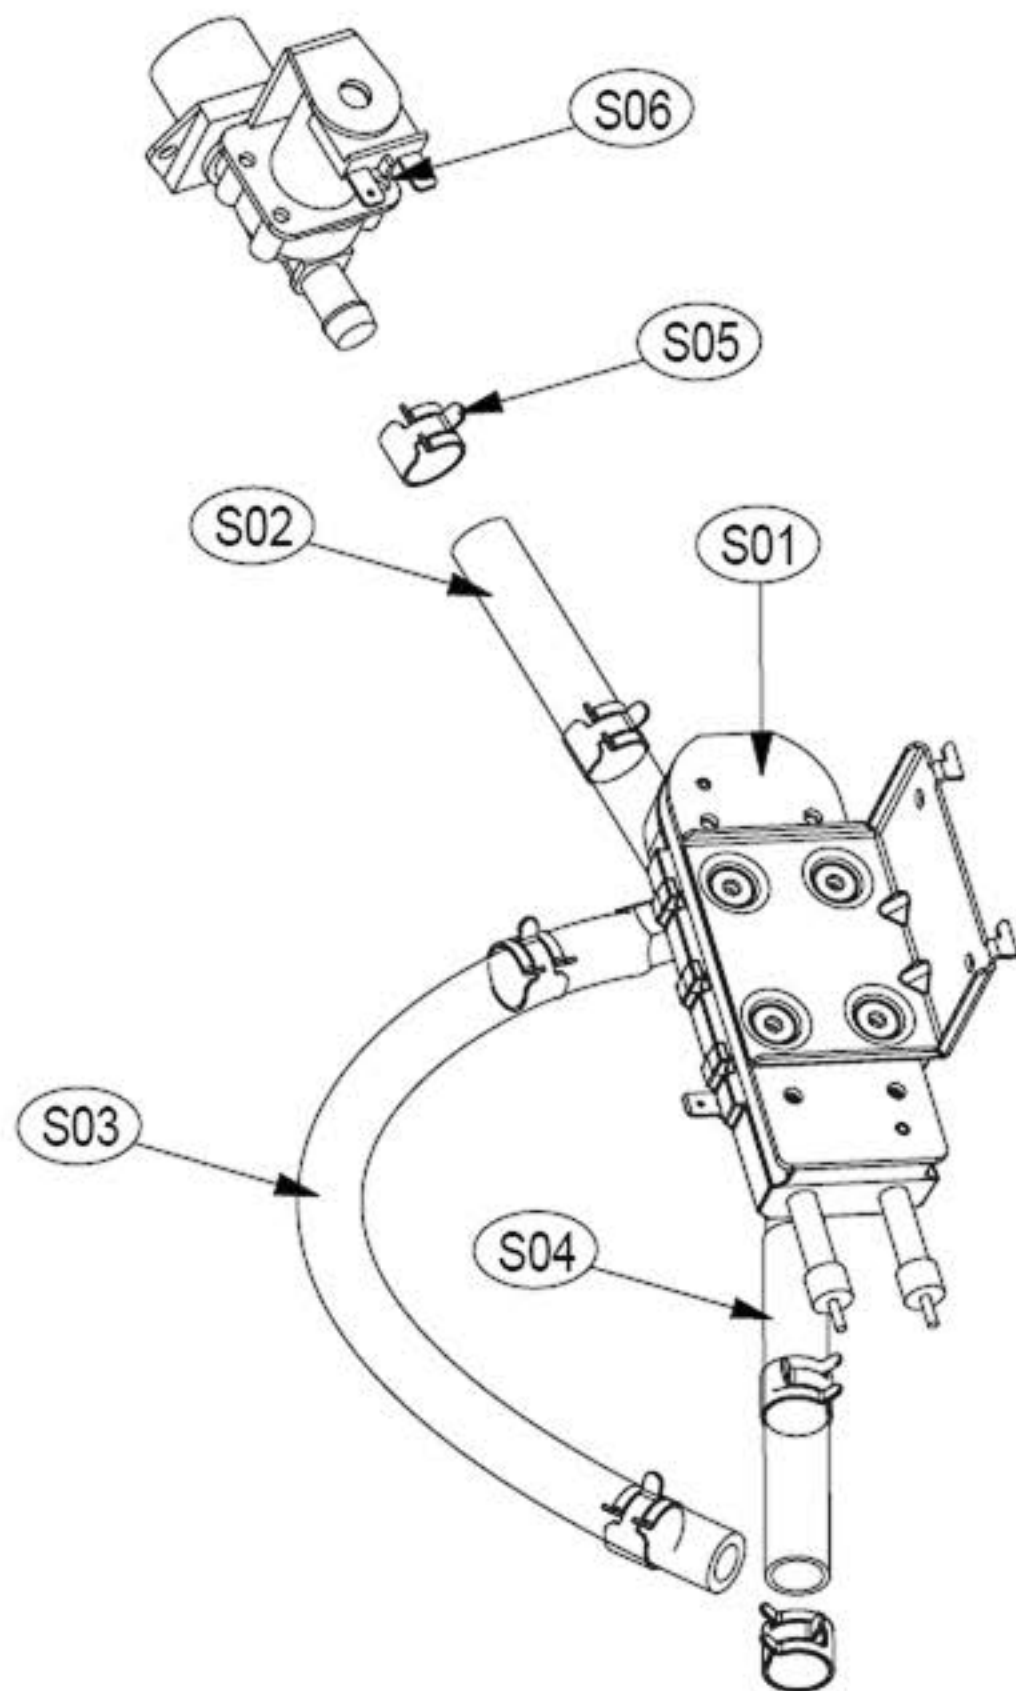

12. UNIT STEAM DRYER AS & UNIT COLD SPRAY AS