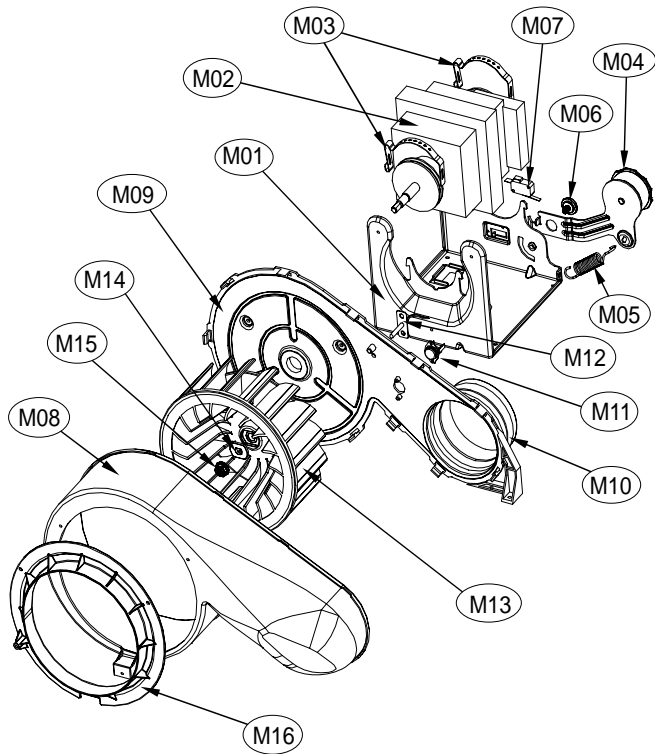

12. UNIT STEAM DRYER AS & UNIT COLD SPRAY AS

Inlet System

ASKO, TLS752XXL - Electric dryer #107752RR (TLS752)

Pos	Spare part No.	Description	Qty	Comment
C05-a	7112401208	Screw-Self Tapping	2 Pc's	
S01	3619606700	UNIT STEAM AS	1 Pc's	
S02-S04	3613275100	HOSE SPRAY	1 Pc's	
S05	3611205830	CLAMP HOSE	1 Pc's	
S06	3615416731	VALVE INLET	1 Pc's	
S06-a	7122401411	Screw - Self Tapping	2 Pc's	

2. DRYER MOTOR ASS'Y

Motor ass'y dryer

ASKO, TLS752XXL - Electric dryer #107752RR (TLS752)

Pos	Spare part No.	Description	Qty	Comment
M01	3610608500	Motor Bracket	1 Pc's	
M02	36189L5D00	Dryer Motor	1 Pc's	
M03	3611206000	Motor Clamp	2 Pc's	
M04	3610609100	Idler Bracket	1 Pc's	
M05	3615115500	Idler Spring	1 Pc's	
M06	3616039000	Idler Bolt	1 Pc's	
M07	3619047500	Micro Switch	1 Pc's	
M07-a	7121301611	Screw-Self Tapping	2 Pc's	
M08	3611144900	Fan Case - Front	1 Pc's	
M09	3611145000	Fan Case - Rear	1 Pc's	
M10	3612323200	Pipe Gasket	1 Pc's	
M10-a	7112401411	Screw-Self Tapping	3 Pc's	
M11	3619047900	THERMOSTAT FAN	1 Pc's	
M11-a	7121300811	Screw-Self Tapping	2 Pc's	
M12	361AAAAC20	Thermistor	1 Pc's	
M12-a	7122401411	Screw - Self Tapping	1 Pc's	
M13	3611886200	Fan Impeller	1 Pc's	
M14	3616039100	Lock D-Washer	1 Pc's	
M15	3616039200	Lock Nut	1 Pc's	
M16	3611428200	Fan Cover	1 Pc's	
M16-a	7122401411	Screw - Self Tapping	2 Pc's	

5. DRUM SUPPORT REAR ASS'Y

Rear ass'r dryer drum

ASKO, TLS752XXL - Electric dryer #107752RR (TLS752)

Pos	Spare part No.	Description	Qty	Comment
B01	3615304500	Drum Support Rear	1 Pc's	
B02	3610608810	Support Bracket Right Side	1 Pc's	
B02-a	7122401411	Screw - Self Tapping	7 Pc's	
B03	3610608910	Support Bracket Right Upper	1 Pc's	
B03-a	7122401411	Screw - Self Tapping	7 Pc's	
B04	3614714400	Drum Roller	2 Pc's	
B05	3616039400	Washer - Roller	2 Pc's	
B06	3616039300	Nut - Roller	2 Pc's	
B07	3617510100	Inlet Duct Assembly - Elec. Dryer	1 Pc's	