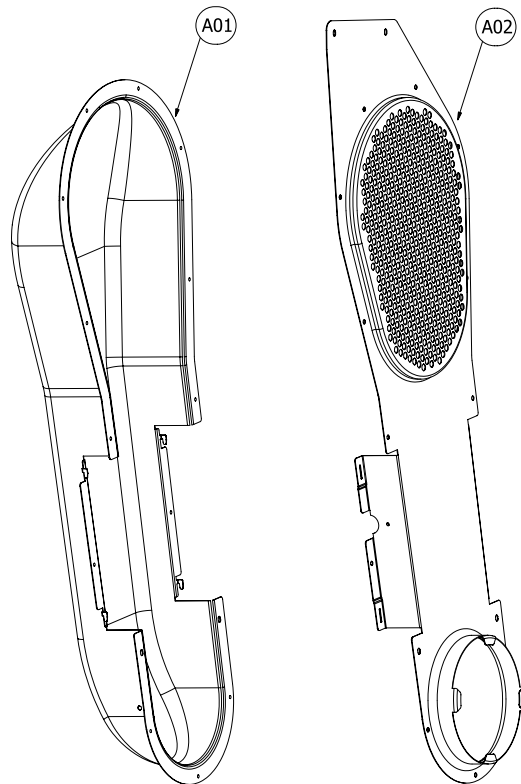

6. SUPPORT DRUM FRONT ASS'Y

Front ass'y dryer drum

ASKO, TLS752XXL - Electric dryer #107752RR (TLS752)

Pos	Spare part No.	Description	Qty	Comment
S01	3615304600	Drum Support Front	1 Pc's	
S02	3613053400	Lamp Housing	1 Pc's	
S03	3613053300	Lamp Socket	1 Pc's	
S04	3613625300	Lamp Assembly	1 Pc's	
S05	3615505100	Lamp Cover	1 Pc's	
S05-a	7112401208	Screw-Self Tapping	1 Pc's	
S09	3611909700	Filter Body - Rear	1 Pc's	
S09-a	7122401408	SCREW - Self Tapping	3 Pc's	
S10	3611909600	Filter Body - Front	1 Pc's	
S10-a	7122401408	SCREW - Self Tapping	3 Pc's	
S11	3611909810	FILTER AS	1 Pc's	
S11-a	7122401408	SCREW - Self Tapping	3 Pc's	
S12	3617510400	Outlet Duct Assembly	1 Pc's	
S12-a	7122401408	SCREW - Self Tapping	3 Pc's	
S13	3614825500	Moisture Sensor	2 Pc's	
S14	3612009600	Sensor Bracket - Center	1 Pc's	
S15	3612009700	Sensor Bracket - Right	1 Pc's	
S16	3612797200	Harness - Sensor	1 Pc's	

4. HEATER DUCT ASS'Y

4-1. Electric Type

4-2. Gas Type

Rear ass'y dryer

ASKO, TLS752XXL - Electric dryer #107752RR (TLS752)

Pos	Spare part No.	Description	Qty	Comment
A01	3617510200	Inlet Duct - Rear	1 Pc's	
A01-a	7122400811	Screw-Self Tapping	12 Pc's	
A02	3617510300	Inlet Duct - Front	1 Pc's	
A03	3612802500	Heater - Dryer	1 Pc's	
A04	3619047600	Thermostat - Hi Limit	1 Pc's	
A04-a	7122400811	Screw-Self Tapping	2 Pc's	
A05	3619047800	T-Stat Cut Out 140c/-35c	1 Pc's	
A05-a	7122400811	Screw-Self Tapping	2 Pc's	
A06	3612797100	Heater Harness - Dryer	1 Pc's	