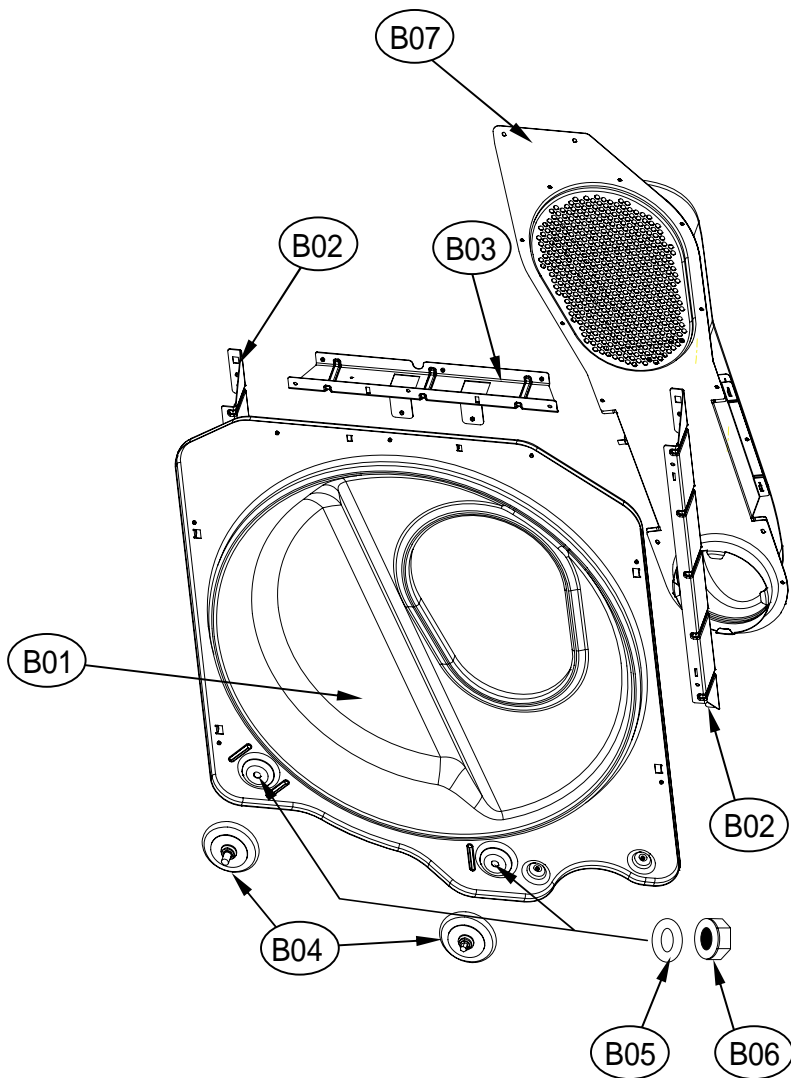

12. UNIT STEAM DRYER AS & UNIT COLD SPRAY AS

Inlet System

ASKO, TLS752XXL - Electric dryer #107752RR (TLS752)

Pos	Spare part No.	Description	Qty	Comment
C05-a	7112401208	Screw-Self Tapping	2 Pc's	
S01	3619606700	UNIT STEAM AS	1 Pc's	
S02-S04	3613275100	HOSE SPRAY	1 Pc's	
S05	3611205830	CLAMP HOSE	1 Pc's	
S06	3615416731	VALVE INLET	1 Pc's	
S06-a	7122401411	Screw - Self Tapping	2 Pc's	

2. DRYER MOTOR ASS'Y

Motor ass'y dryer

ASKO, TLS752XXL - Electric dryer #107752RR (TLS752)

Pos	Spare part No.	Description	Qty	Comment
M01	3610608500	Motor Bracket	1 Pc's	
M02	36189L5D00	Dryer Motor	1 Pc's	
M03	3611206000	Motor Clamp	2 Pc's	
M04	3610609100	Idler Bracket	1 Pc's	
M05	3615115500	Idler Spring	1 Pc's	
M06	3616039000	Idler Bolt	1 Pc's	
M07	3619047500	Micro Switch	1 Pc's	
M07-a	7121301611	Screw-Self Tapping	2 Pc's	
M08	3611144900	Fan Case - Front	1 Pc's	
M09	3611145000	Fan Case - Rear	1 Pc's	
M10	3612323200	Pipe Gasket	1 Pc's	
M10-a	7112401411	Screw-Self Tapping	3 Pc's	
M11	3619047900	THERMOSTAT FAN	1 Pc's	
M11-a	7121300811	Screw-Self Tapping	2 Pc's	
M12	361AAAAC20	Thermistor	1 Pc's	
M12-a	7122401411	Screw - Self Tapping	1 Pc's	
M13	3611886200	Fan Impeller	1 Pc's	
M14	3616039100	Lock D-Washer	1 Pc's	
M15	3616039200	Lock Nut	1 Pc's	
M16	3611428200	Fan Cover	1 Pc's	
M16-a	7122401411	Screw - Self Tapping	2 Pc's	

5. DRUM SUPPORT REAR ASS'Y

Rear ass'r dryer drum

ASKO, TLS752XXL - Electric dryer #107752RR (TLS752)

Pos	Spare part No.	Description	Qty	Comment
B01	3615304500	Drum Support Rear	1 Pc's	
B02	3610608810	Support Bracket Right Side	1 Pc's	
B02-a	7122401411	Screw - Self Tapping	7 Pc's	
B03	3610608910	Support Bracket Right Upper	1 Pc's	
B03-a	7122401411	Screw - Self Tapping	7 Pc's	
B04	3614714400	Drum Roller	2 Pc's	
B05	3616039400	Washer - Roller	2 Pc's	
B06	3616039300	Nut - Roller	2 Pc's	
B07	3617510100	Inlet Duct Assembly - Elec. Dryer	1 Pc's	