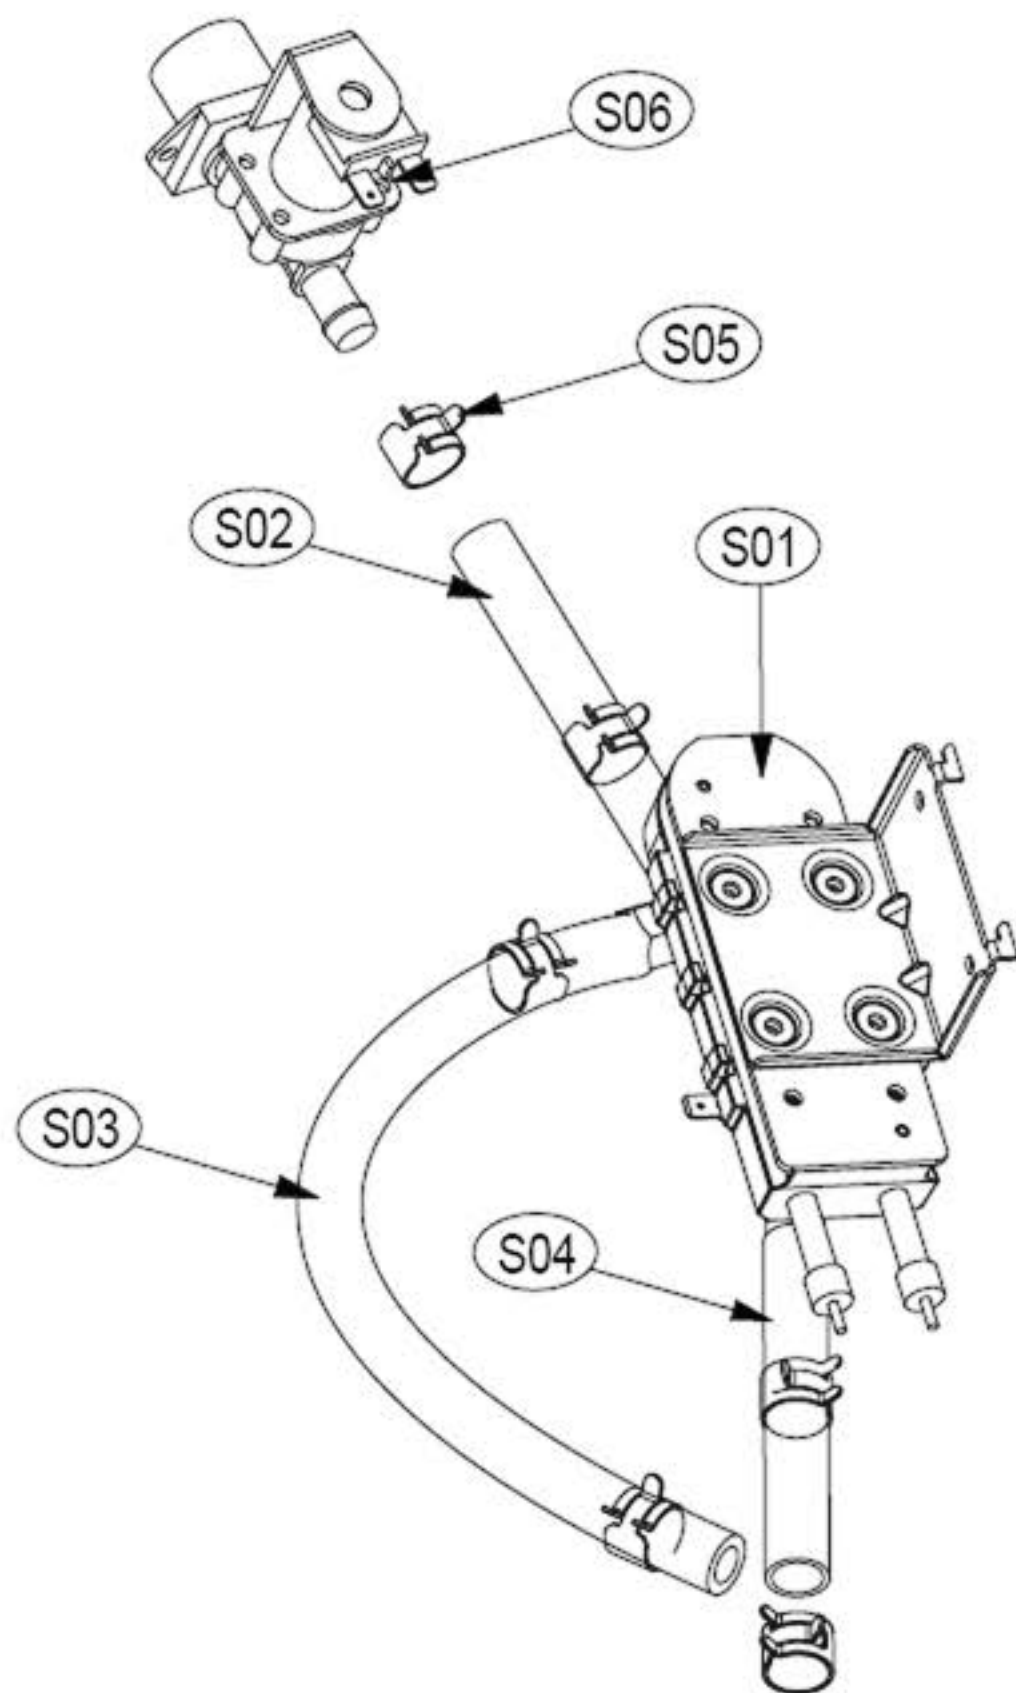

Parts List by Ass'y

1. DRYER CABINET ASS'Y

Cabinet

ASKO, TLS752XXL - Electric dryer #107752RR (TLS752)

Pos	Spare part No.	Description	Qty	Comment
C01	3610392900	Base	1 Pc's	
C01	3612206500	Frame Top - Left	1 Pc's	
C01	3612206600	Frame Top - Right	1 Pc's	
C02	3612207900	Front Frame Upper	1 Pc's	
C02-a	7121401411	Screw - Self Tapping	6 Pc's	
C03	3611427900	Back Cover	1 Pc's	
C03-a	7112401411	Screw-Self Tapping	12 Pc's	
C04	3611428020	Duct Cover RR	2 Pc's	
C06	3612008000	Panel Clip	6 Pc's	
C06-a	7121401211	Screw - Self Tapping	6 Pc's	
C07	3615304200	Front Leg Support	2 Pc's	
C08	3615304300	Rear Leg Support	2 Pc's	
C09	3612006400	Leg Locking Nut	4 Pc's	
C10	3612100700	Leveling Leg AS XXL WMD	4 Pc's	
C10-a	7122401411	Screw - Self Tapping	2 Pc's	
C11	PRPSSWAD44	PCB DRYER ELECTRIC MAIN AS	1 Pc's	
C12	3612799100	Harness, E-Dryer Main, Hot steam	1 Pc's	
C12-a	7121401411	Screw - Self Tapping	6 Pc's	
C12-b	7S422X4081	Earth Ground Screw	2 Pc's	
C14	3611428100	Terminal Block Cover	1 Pc's	
C14	3614413500	Exhaust Duct	1 Pc's	
C14-a	7112401008	Screw-Self Tapping	1 Pc's	
C14-a	7112401411	Screw-Self Tapping	1 Pc's	
C15	3619606900	UNIT STEAM DRYER AS	1 Pc's	
C15-a	7122401411	Screw - Self Tapping	2 Pc's	

12. UNIT STEAM DRYER AS & UNIT COLD SPRAY AS

Inlet System

ASKO, TLS752XXL - Electric dryer #107752RR (TLS752)

Pos	Spare part No.	Description	Qty	Comment
C05-a	7112401208	Screw-Self Tapping	2 Pc's	
S01	3619606700	UNIT STEAM AS	1 Pc's	
S02-S04	3613275100	HOSE SPRAY	1 Pc's	
S05	3611205830	CLAMP HOSE	1 Pc's	
S06	3615416731	VALVE INLET	1 Pc's	
S06-a	7122401411	Screw - Self Tapping	2 Pc's	