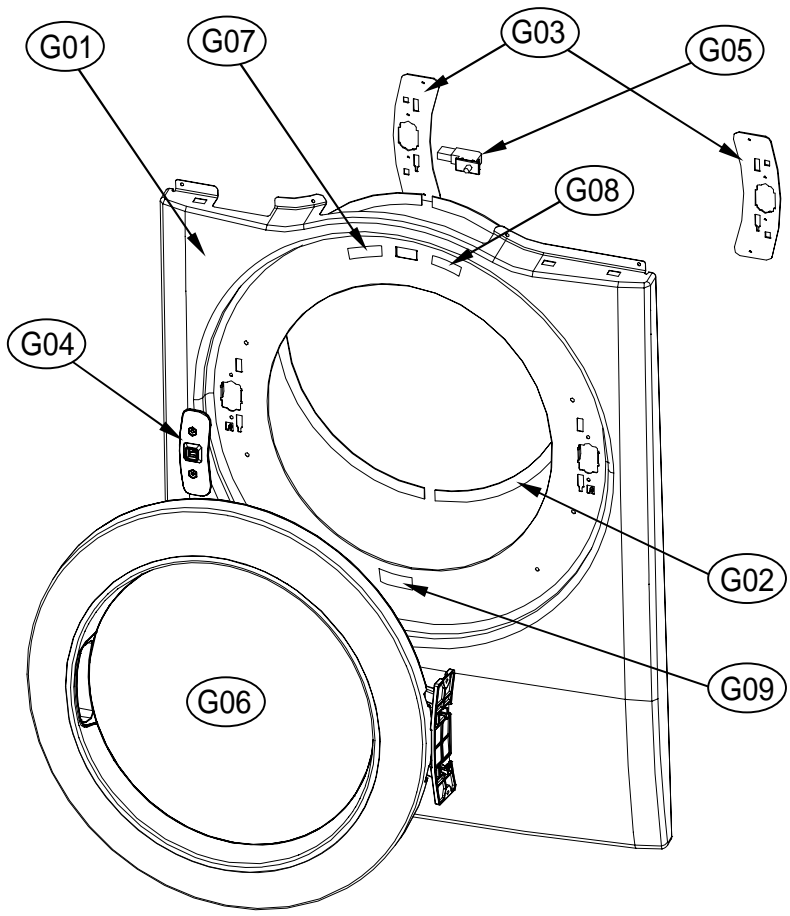

6. SUPPORT DRUM FRONT ASS'Y

Front ass'y dryer drum

ASKO, TLS752XXL - Electric dryer #107752RR (TLS752)

Pos	Spare part No.	Description	Qty	Comment
S01	3615304600	Drum Support Front	1 Pc's	
S02	3613053400	Lamp Housing	1 Pc's	
S03	3613053300	Lamp Socket	1 Pc's	
S04	3613625300	Lamp Assembly	1 Pc's	
S05	3615505100	Lamp Cover	1 Pc's	
S05-a	7112401208	Screw-Self Tapping	1 Pc's	
S09	3611909700	Filter Body - Rear	1 Pc's	
S09-a	7122401408	SCREW - Self Tapping	3 Pc's	
S10	3611909600	Filter Body - Front	1 Pc's	
S10-a	7122401408	SCREW - Self Tapping	3 Pc's	
S11	3611909810	FILTER AS	1 Pc's	
S11-a	7122401408	SCREW - Self Tapping	3 Pc's	
S12	3617510400	Outlet Duct Assembly	1 Pc's	
S12-a	7122401408	SCREW - Self Tapping	3 Pc's	
S13	3614825500	Moisture Sensor	2 Pc's	
S14	3612009600	Sensor Bracket - Center	1 Pc's	
S15	3612009700	Sensor Bracket - Right	1 Pc's	
S16	3612797200	Harness - Sensor	1 Pc's	

4. HEATER DUCT ASS'Y

4-1. Electric Type

4-2. Gas Type

Rear ass'y dryer

ASKO, TLS752XXL - Electric dryer #107752RR (TLS752)

Pos	Spare part No.	Description	Qty	Comment
A01	3617510200	Inlet Duct - Rear	1 Pc's	
A01-a	7122400811	Screw-Self Tapping	12 Pc's	
A02	3617510300	Inlet Duct - Front	1 Pc's	
A03	3612802500	Heater - Dryer	1 Pc's	
A04	3619047600	Thermostat - Hi Limit	1 Pc's	
A04-a	7122400811	Screw-Self Tapping	2 Pc's	
A05	3619047800	T-Stat Cut Out 140c/-35c	1 Pc's	
A05-a	7122400811	Screw-Self Tapping	2 Pc's	
A06	3612797100	Heater Harness - Dryer	1 Pc's	

10. CABINET FRONT ASS'Y

Cabinet Front

ASKO, TLS752XXL - Electric dryer #107752RR (TLS752)

Pos	Spare part No.	Description	Qty	Comment
G01	3610812501RR	TD Front Panel XXL Red	1 Pc's	
G02	3612323350	GASKET CABINET F	4 Pc's	
G03	3615304415	Hinge Support	2 Pc's	
G04	3613802500	Door Lock	1 Pc's	
G04-a	7002401608	Screw Tapping - T2S TRS 4x14	2 Pc's	
G05	3619047700	Door Switch	1 Pc's	
G06	36117ABQ00RR	DOOR AS	1 Pc's	
G07	3613558800	Warning Label	1 Pc's	
G08	3613557600	Caution Label	1 Pc's	
G09	3613558900	Rating Label	1 Pc's	