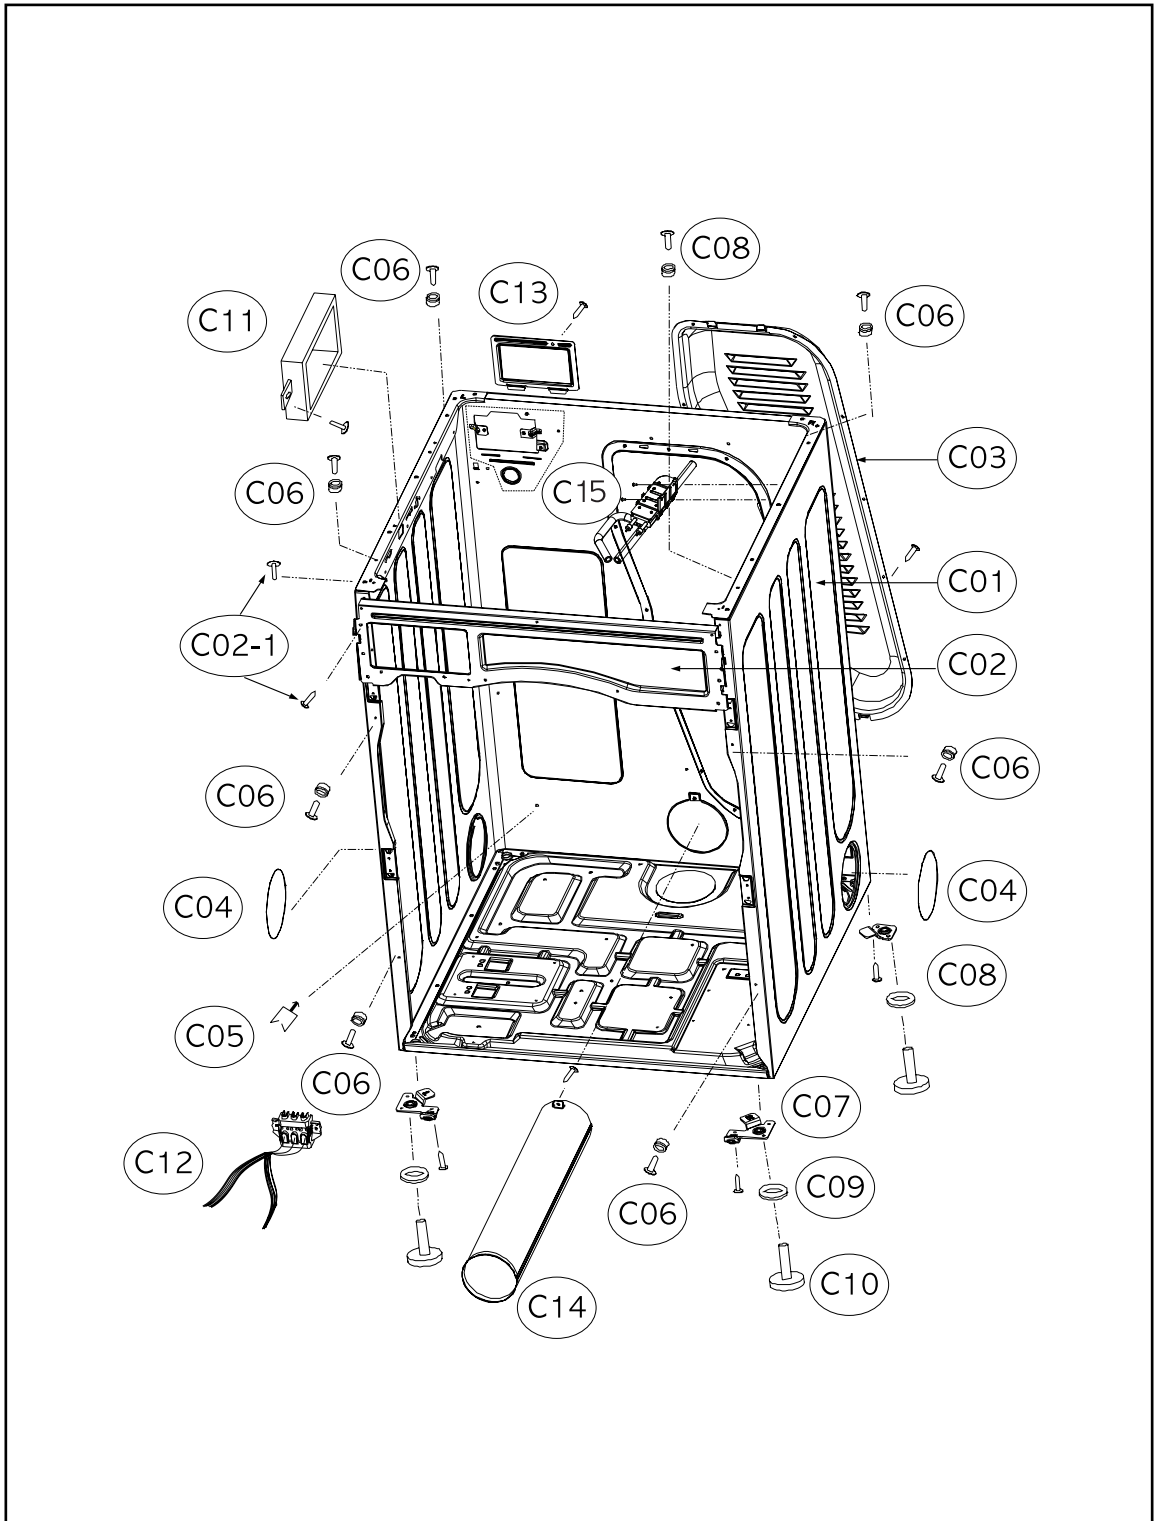

Parts List by Ass'y

1. DRYER CABINET ASS'Y

Cabinet

ASKO, TLS752XXL - Electric dryer #107752RR (TLS752)

Pos	Spare part No.	Description	Qty	Comment
C01	3610392900	Base	1 Pc's	
C01	3612206500	Frame Top - Left	1 Pc's	
C01	3612206600	Frame Top - Right	1 Pc's	
C02	3612207900	Front Frame Upper	1 Pc's	
C02-a	7121401411	Screw - Self Tapping	6 Pc's	
C03	3611427900	Back Cover	1 Pc's	
C03-a	7112401411	Screw-Self Tapping	12 Pc's	
C04	3611428020	Duct Cover RR	2 Pc's	
C06	3612008000	Panel Clip	6 Pc's	
C06-a	7121401211	Screw - Self Tapping	6 Pc's	
C07	3615304200	Front Leg Support	2 Pc's	
C08	3615304300	Rear Leg Support	2 Pc's	
C09	3612006400	Leg Locking Nut	4 Pc's	
C10	3612100700	Leveling Leg AS XXL WMD	4 Pc's	
C10-a	7122401411	Screw - Self Tapping	2 Pc's	
C11	PRPSSWAD44	PCB DRYER ELECTRIC MAIN AS	1 Pc's	
C12	3612799100	Harness, E-Dryer Main, Hot steam	1 Pc's	
C12-a	7121401411	Screw - Self Tapping	6 Pc's	
C12-b	7S422X4081	Earth Ground Screw	2 Pc's	
C14	3611428100	Terminal Block Cover	1 Pc's	
C14	3614413500	Exhaust Duct	1 Pc's	
C14-a	7112401008	Screw-Self Tapping	1 Pc's	
C14-a	7112401411	Screw-Self Tapping	1 Pc's	
C15	3619606900	UNIT STEAM DRYER AS	1 Pc's	
C15-a	7122401411	Screw - Self Tapping	2 Pc's	

12. UNIT STEAM DRYER AS & UNIT COLD SPRAY AS

Inlet System

ASKO, TLS752XXL - Electric dryer #107752RR (TLS752)

Pos	Spare part No.	Description	Qty	Comment
C05-a	7112401208	Screw-Self Tapping	2 Pc's	
S01	3619606700	UNIT STEAM AS	1 Pc's	
S02-S04	3613275100	HOSE SPRAY	1 Pc's	
S05	3611205830	CLAMP HOSE	1 Pc's	
S06	3615416731	VALVE INLET	1 Pc's	
S06-a	7122401411	Screw - Self Tapping	2 Pc's	