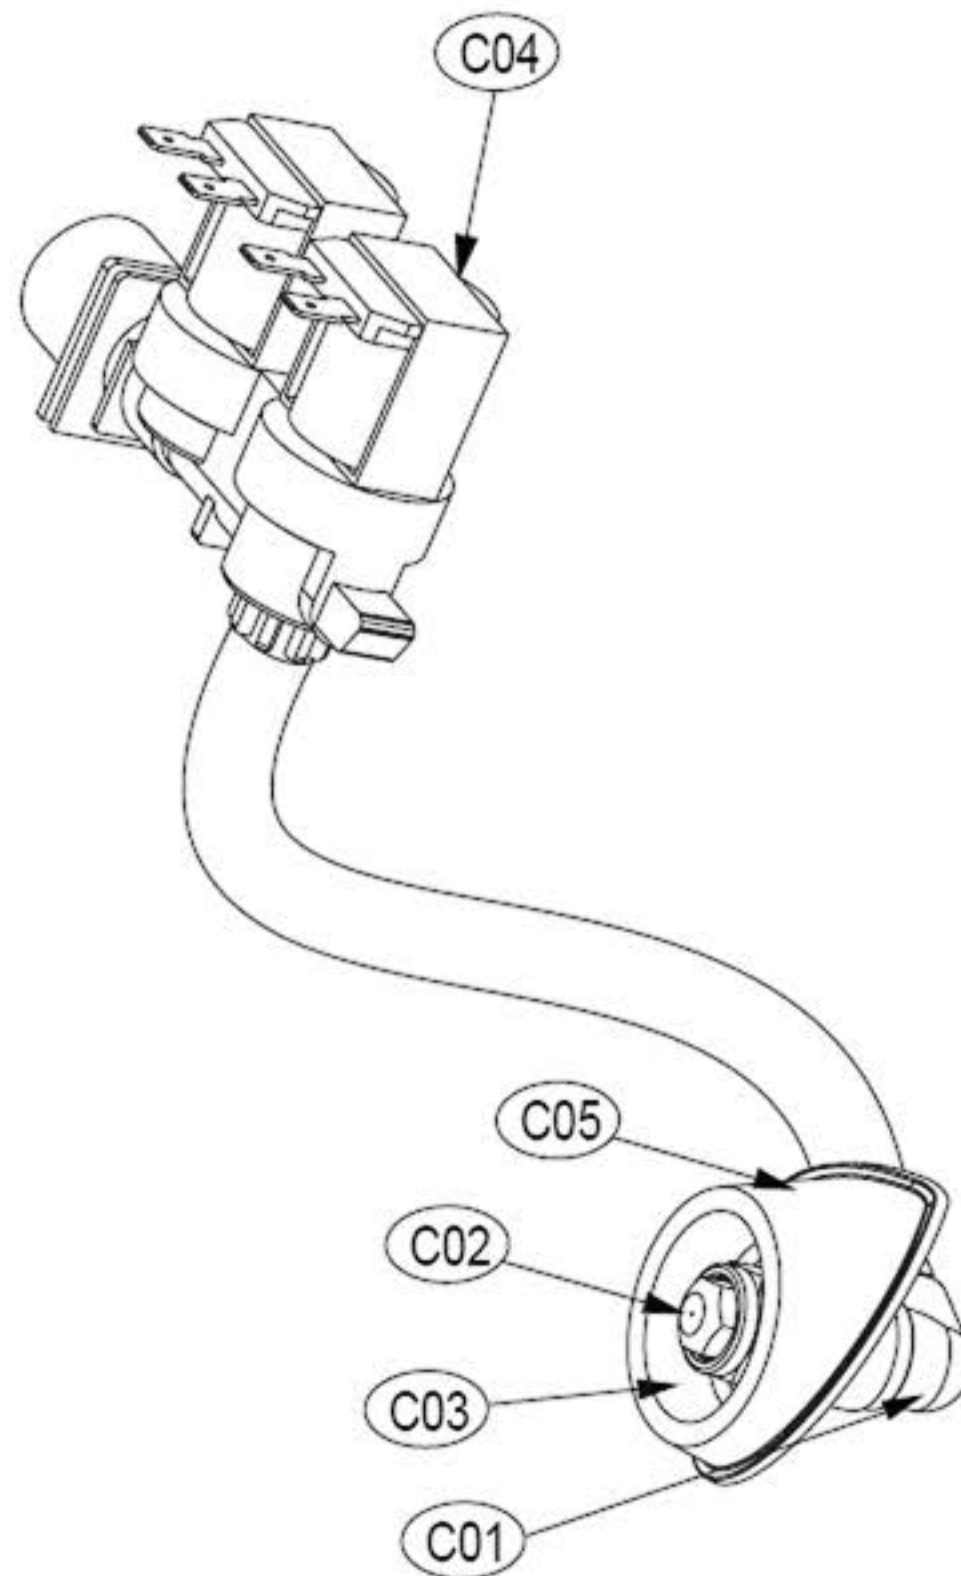

8. DOOR ASS'Y

Door ass'y

ASKO, TLS752XXL - Electric dryer #107752RR (TLS752)

Pos	Spare part No.	Description	Qty	Comment
D01	3612208000	Door Frame - Inner	1 Pc's	
D01-a	7115402008	Screw - Self Tapping	15 Pc's	
D02	36117ABR00	Door Glass	1 Pc's	
D03	3618304300	Door Glass Protection	1 Pc's	
D04	3612903640	Door Hinge AS Gray - XXL TD	1 Pc's	
D05	3610916500RR	Door Hinge Cap	2 Pc's	
D07	3612323000	Door Gasket	1 Pc's	
D08	3611428310RR	Handle Cover	1 Pc's	
D09	3613101100	Door Hook	1 Pc's	
D09-a	7115401608	Screw-Self Tapping	1 Pc's	

12. UNIT STEAM DRYER AS & UNIT COLD SPRAY AS

Inlet System

ASKO, TLS752XXL - Electric dryer #107752RR (TLS752)

Pos	Spare part No.	Description	Qty	Comment
C05-a	7112401208	Screw-Self Tapping	2 Pc's	
S01	3619606700	UNIT STEAM AS	1 Pc's	
S02-S04	3613275100	HOSE SPRAY	1 Pc's	
S05	3611205830	CLAMP HOSE	1 Pc's	
S06	3615416731	VALVE INLET	1 Pc's	
S06-a	7122401411	Screw - Self Tapping	2 Pc's	