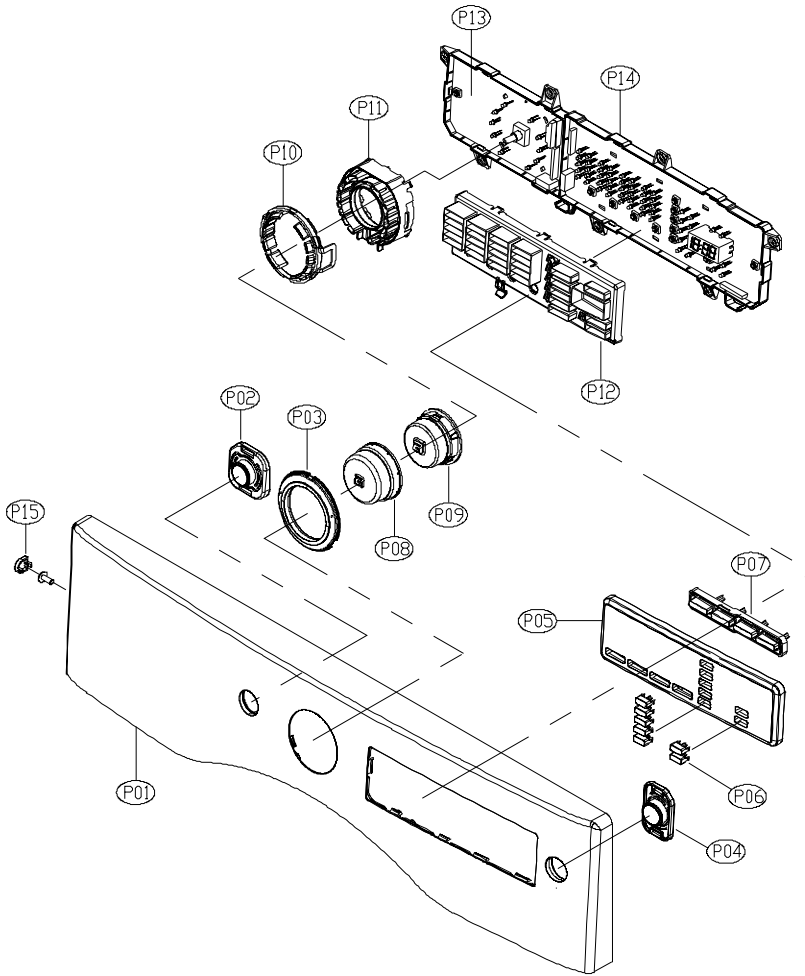

7. TOP PANEL ASS'Y

Top Lid

ASKO, TLS752XXL - Electric dryer #107752RR (TLS752)

Pos	Spare part No.	Description	Qty	Comment
T01	PRMACA3R60	Top Panel XXL TD Red	1 Pc's	
T02	3615304100RR	Top Panel Support	2 Pc's	

11. PANEL F ASS'Y

Control Panel

ASKO, TLS752XXL - Electric dryer #107752RR (TLS752)

Pos	Spare part No.	Description	Qty	Comment
P01	3614288900RR	Front Control Panel	1 Pc's	For TL751GRR order 3614288900-51Gr
P01-a	71224012411	Screw - Self Tapping	1 Pc's	
P02	3616637800RR	Power Button	1 Pc's	
P03	3615506300RR	Lens Cover - Prg Selector	1 Pc's	
P04	3616637900RR	Start Button	1 Pc's	
P05	3615506400-52RR	Window display	1 Pc's	
P06	3616638100RR	Option Button	1 Pc's	
P07	3616638000RR	Program Option Button	1 Pc's	
P08	3616638200RR	Dial Knob - Chrome w/Red	4 Pc's	Includes P09 - 3616638300
P09	3616638300RR	Program Knob - Inner	1 Pc's	
P10	3613054700	Program Knob Lens	1 Pc's	
P11	3613054500	Program Knob Lens Holder	1 Pc's	
P12	3613054600	Lens Cover - Prg Option	1 Pc's	
P13	PRPSSWAD55	Display Unit PCB XXL TD	1 Pc's	
P14	3611147600	Incl'd w/P13 Display/Cntrl Unit	1 Pc's	Control Unit Case - PCB Front
P14-a	71224012411	Screw - Self Tapping	2 Pc's	
P15	3610917710	ABS, RED COLOR	1 Pc's	