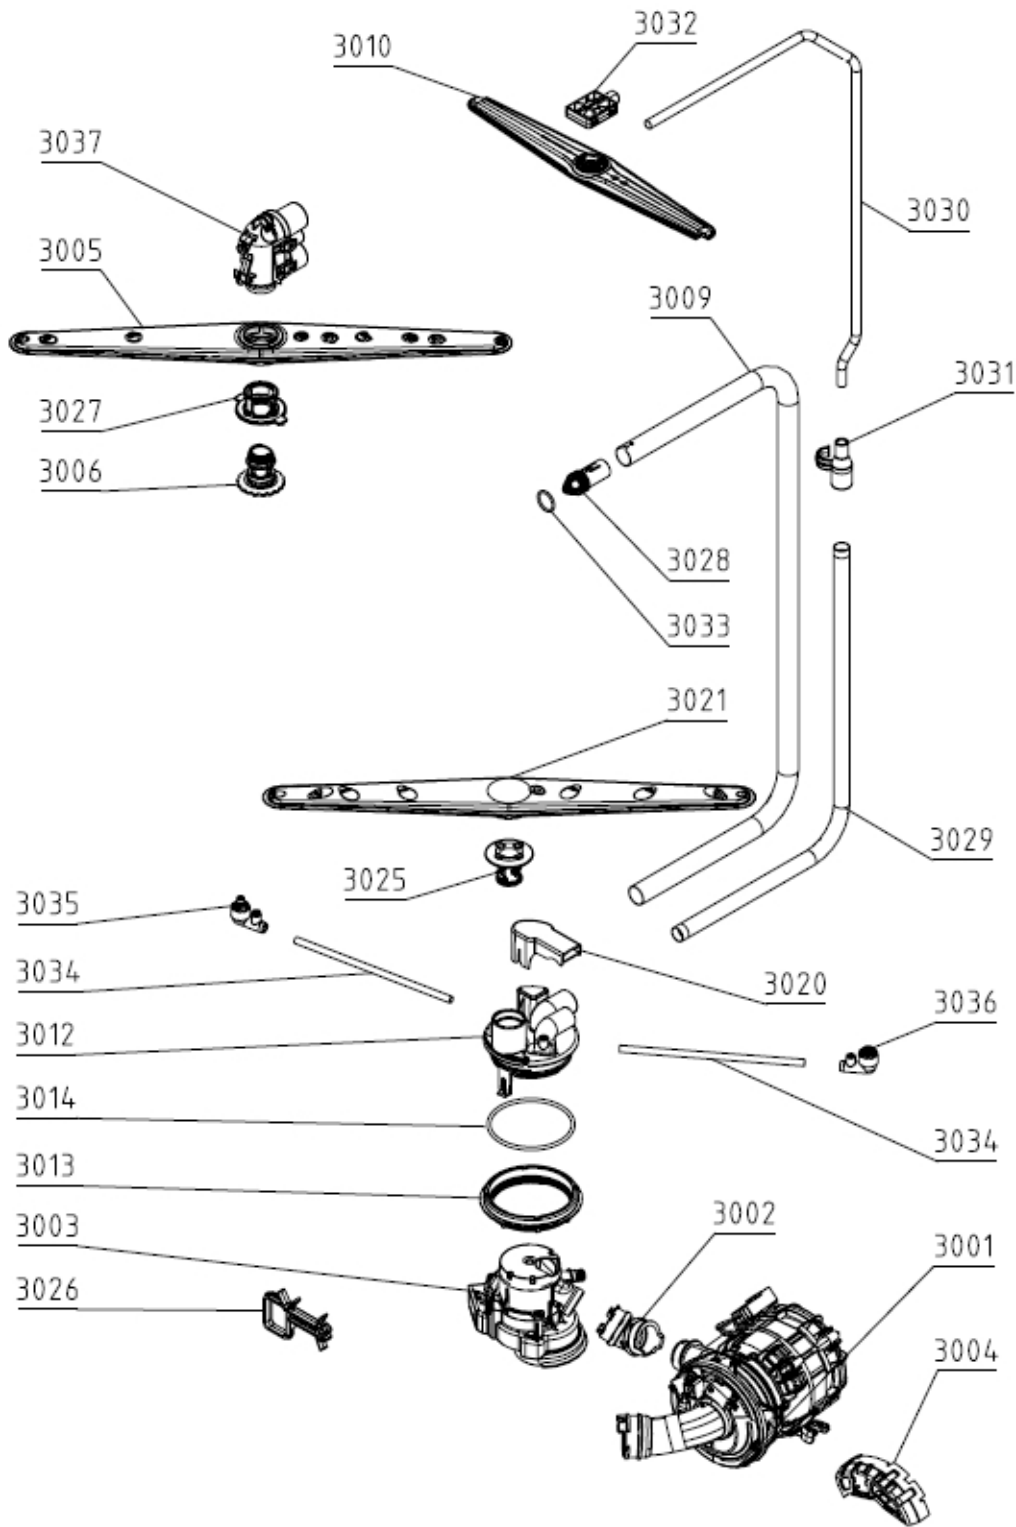

Position	Ident	Spare part description	Quantity	Validity	Extra ID
3001	512070	CIRC.PUMP BLDC190V W. HEATER 120V 1200W	1		
3001A	537874	CLAMP - WIRE D 38	1		
3001B	680172	HEATER,O-RING FOR CIRC.PUMP DW US 1600	1		
3002	545949	HOSE SET/CLAMP FOR CIRC.PUMP	1		
3003	820113	DIVERTER VALVE 3-POS	1		
3004	515493	COVER CIRC.PUMP	1