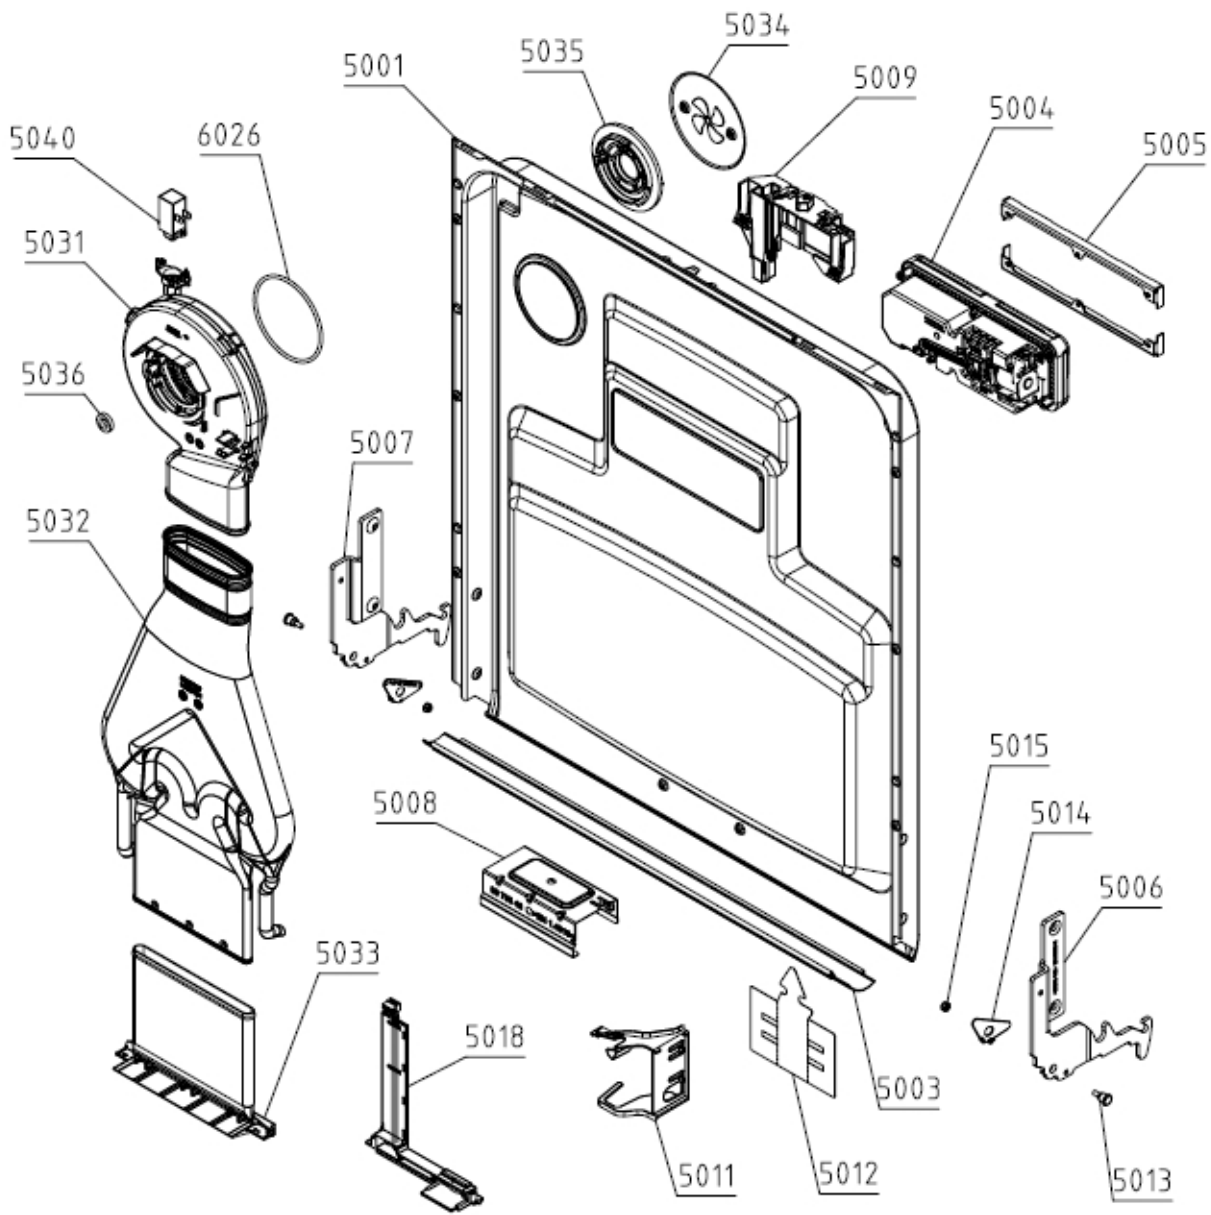

Position	Ident	Spare part description	Quantity	Validity	Extra ID
5001	839365	INNER DOOR XXL	1		
5001A	785608	SCREW	6		
5001B	200617	SCREW PT KB40X10 WN1442 RFS	8		
5003	426743	DOOR GASKET	1		
5004	700275	SOAP DISPENSER	1		
5005	700559	SOAP DISPENSER HOLDER DW COMBI AWECO	2		
5005A	200621	SCREW PTK 40X14 WN1452 FZB T2	10		
5006	709480	HINGE RIGHT	1