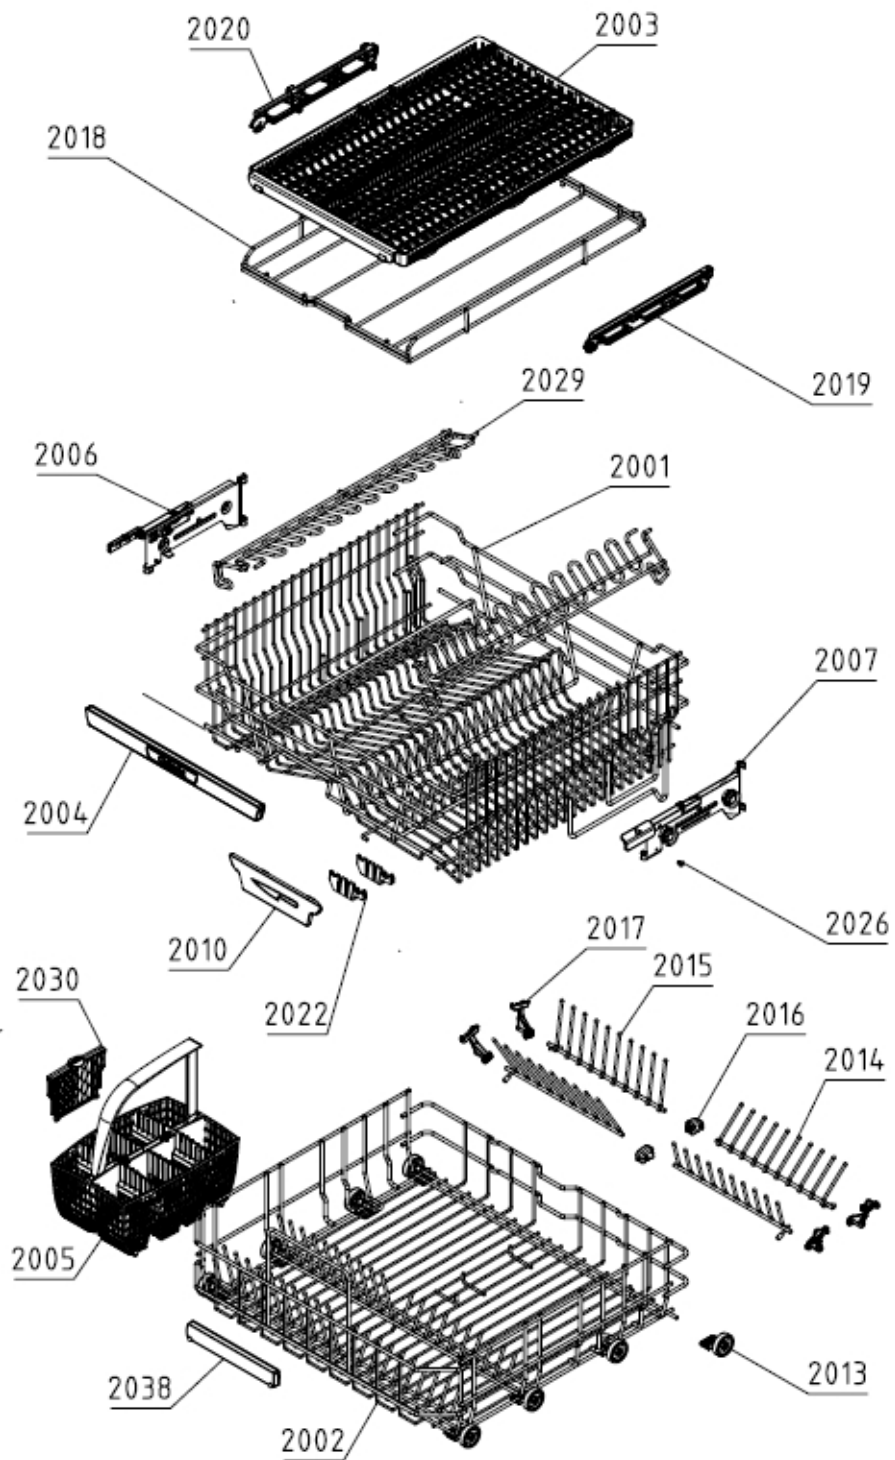

Position	Ident	Spare part description	Quantity	Validity	Extra ID
2001	492995	UPPER BASKET ASS.PREM. ASSY H/L 7502-B	1		
2002	489454	LOWER BASKET EXCLUSIVE 7502-B ASSY	1		
2003	839414	CUTLERY BASKET	1		
2004	435209	HANDLE U-BASKET ASSY ASKO	1		
2005	428811	CUTLERY BASKET	1		
2006	700388	GUIDE CASING	1		
2007	700387	GUIDE CASING	1