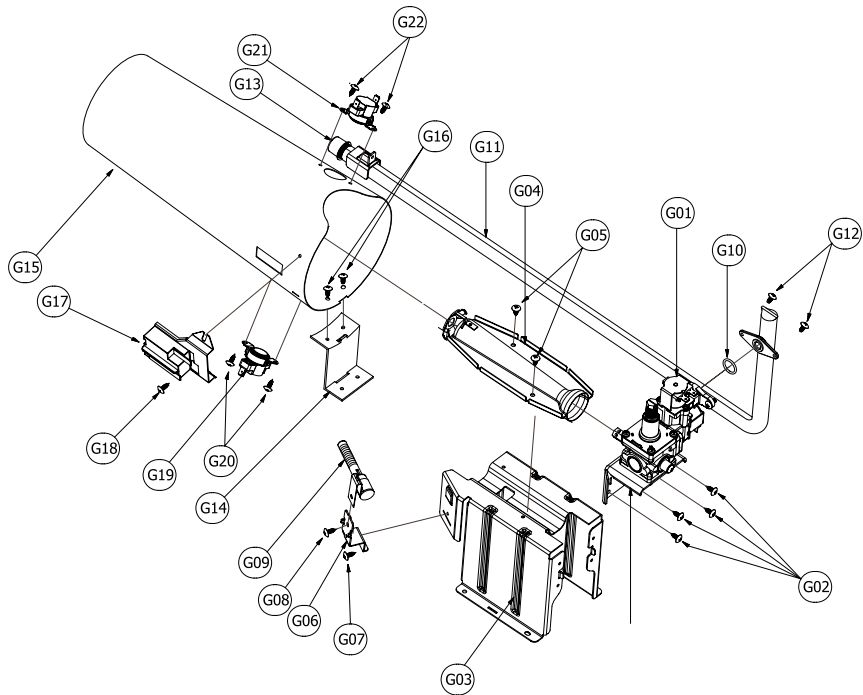

3. Gas Valve