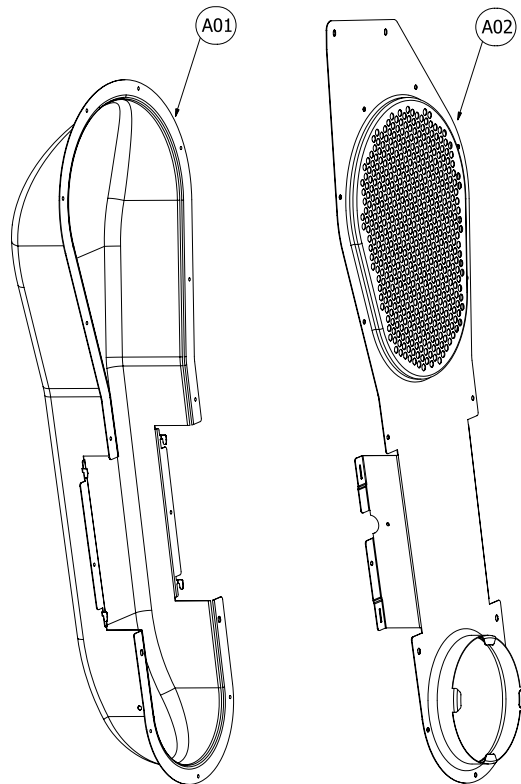

6. DRUM SUPPORT FRONT ASS'Y

Drum Support Front Assembly

ASKO, TL751GXXLRR - Gas Dryer XXL (TL751GXXLRR)

Pos	Spare part No.	Description	Qty	Comment
S01	3615304600	Drum Support Front	1 Pc's	
S02	3610609000	Support Bracket Front	4 Pc's	
S03	3611909500	Lint Filter	1 Pc's	
S04	7112401008	Screw-Self Tapping	1 Pc's	
S05	7112401008	Screw-Self Tapping	2 Pc's	
S06	3617510400	Outlet Duct Assembly	1 Pc's	
S07	7112401008	Screw-Self Tapping	2 Pc's	
S08	3614714400	Drum Roller	2 Pc's	
S09	3616039400	Washer - Roller	2 Pc's	
S10	3616039300	Nut - Roller	2 Pc's	
S11	3613625300	Lamp housing	1 Pc's	
S12	3615505100	Lamp Cover	1 Pc's	
S13	7112401008	Screw-Self Tapping	1 Pc's	
S14	3613802400	Harness Clip	1 Pc's	

10. CABINET FRONT ASS'Y

Cabinet Front Assembly

ASKO, TL751GXXLRR - Gas Dryer XXL (TL751GXXLRR)

Pos	Spare part No.	Description	Qty	Comment
G01	3610812500RRK	Front Panel RR w/labels	1 Pc's	
G02	3612323300	Front Panel Gasket	4 Pc's	
G03	3615304400	Hinge Support	2 Pc's	
G04	3613802500RR	Door Lock	1 Pc's	
G04a	7122401409	Screw-Self Tapping	2 Pc's	For attaching door lock
G05	3619047700	Door Switch	1 Pc's	
G06	3616051229	Screw - Self Tapping	1 Pc's	
G06a	3616051229	Screw - Self Tapping	1 Pc's	
G07	3613558800	Warning Label	1 Pc's	
G08	3613557600	Caution Label	1 Pc's	
G09	3613558900	Rating Label	1 Pc's	

4. HEATER DUCT ASS'Y

4-1. Electric Type

4-2. Gas Type

Air/Heater duct Assembly

ASKO, TL751GXXLRR - Gas Dryer XXL (TL751GXXLRR)

Pos	Spare part No.	Description	Qty	Comment
A01	3617510200	Inlet Duct - Rear	1 Pc's	
A01a	7122400811	Screw-Self Tapping	12 Pc's	
A02	3617510300	Inlet Duct - Front	1 Pc's	
A02a	7122400811	Screw-Self Tapping	4 Pc's	
A03	3612802500	Heater - Dryer	1 Pc's	
A04	3619047600	Thermostat - Hi Limit	1 Pc's	125C Off / 94C On
A05	3619047800	Thermostat Cut-Out	1 Pc's	140C Off / -35C On
A06	3612797100	Heater Harness - Dryer	1 Pc's	