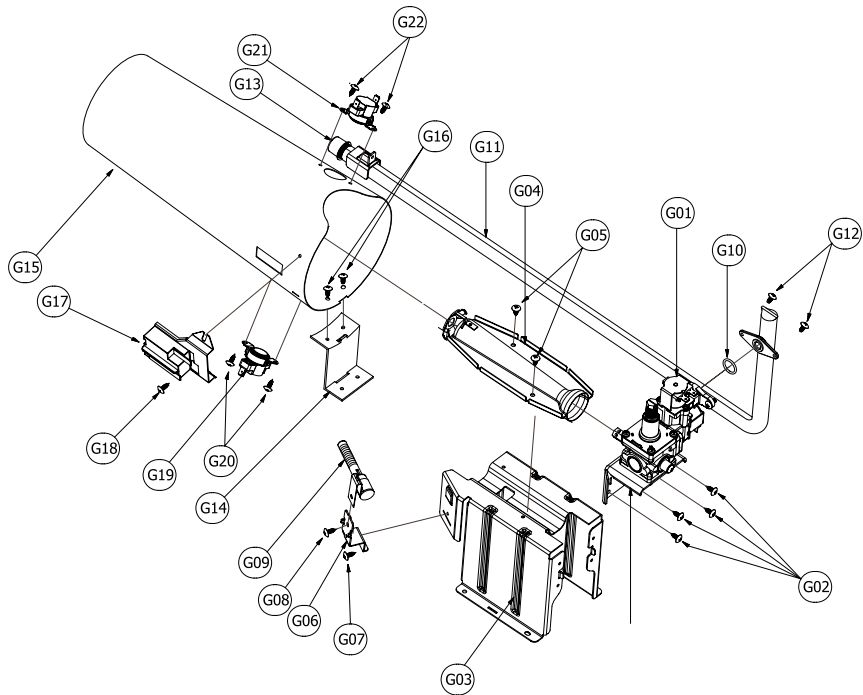

7. DRUM ASS'Y

Drum Assembly

ASKO, TL751GXXLRR - Gas Dryer XXL (TL751GXXLRR)

Pos	Spare part No.	Description	Qty	Comment
D01	3617010000	Drum	6 Pc's	
D02	361A401000	Drum Paddle	3 Pc's	
D02a	7122502008	Screw-Self Tapping	12 Pc's	
D03	3614010600	Drum Seal	2 Pc's	
D04	3614111110	Drum Pad	4 Pc's	
D05	3616591200	Belt	1 Pc's	

3. Gas Valve

Gas Valve Assembly

ASKO, TL751GXXLRR - Gas Dryer XXL (TL751GXXLRR)

Pos	Spare part No.	Description	Qty	Comment
G01	3615417300	Valve - LNG	1 Pc's	
G03	3612511100	Burner Guide	1 Pc's	
G04	3612209200	Mixing Venturi	1 Pc's	
G06	3610609400	Igniter Bracket	1 Pc's	
G09	36189L5800	Igniter	1 Pc's	
G10	3614604100	O-ring	1 Pc's	
G11	3614413800	Pipe Assembly	1 Pc's	Pipe & fixture & Connector
G13	3610918200	Pipe Cap	1 Pc's	
G14	3612009200	Funnel Fixture	1 Pc's	
G15	3612511300	Funnel	1 Pc's	
G17	3614825700	Flame Sensor	1 Pc's	
G19	3619047810	Thermostat Cut-Out	1 Pc's	110C Off / -35C On
G21	3619047610	Saftey Thermostat - Non Re-set	1 Pc's	95C Off / 70C on