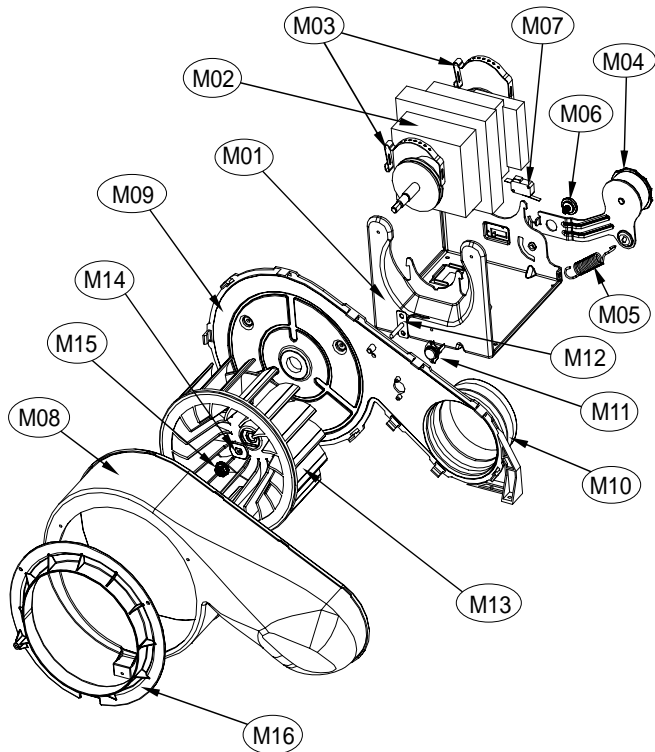

5. DRUM SUPPORT REAR ASS'Y

Drum Support Rear Assembly

ASKO, TL751GXXLRR - Gas Dryer XXL (TL751GXXLRR)

Pos	Spare part No.	Description	Qty	Comment
B01	3615304500	Drum Support Rear	1 Pc's	
B02	3610608810	Support Bracket Right Side	1 Pc's	
B03	3610608910	Support Bracket Right Upper	1 Pc's	
B03a	7122401411	Screw - Self Tapping	7 Pc's	
B04	3614714400	Drum Roller	2 Pc's	
B05	3616039400	Washer - Roller	2 Pc's	
B06	3616039300	Nut - Roller	2 Pc's	
B07	3617510100	Inlet Duct Assembly - Elec. Dryer	1 Pc's	

2. DRYER MOTOR ASS'Y

Dryer Motor Assembly

ASKO, TL751GXXLRR - Gas Dryer XXL (TL751GXXLRR)

Pos	Spare part No.	Description	Qty	Comment
M01	3610608500	Motor Bracket	1 Pc's	
M01a	7122401411	Screw - Self Tapping	4 Pc's	
M02	36189L5D00	Dryer Motor	1 Pc's	
M03	3611206000	Motor Clamp	2 Pc's	
M04	3610609100	Idler Bracket	1 Pc's	
M05	3615115500	Idler Spring	1 Pc's	
M06	3616039000	Idler Bolt	1 Pc's	
M07	3619047500	Micro Switch	1 Pc's	
M07a	7121301611	Screw-Self Tapping	2 Pc's	
M08	3611144900	Fan Case - Front	1 Pc's	
M09	3611145000	Fan Case - Rear	1 Pc's	
M10	3612323200	Pipe Gasket	1 Pc's	
M10a	7112401411	Screw-Self Tapping	3 Pc's	
M11	3619047900	Fan T-Stat 70c on/85c off	1 Pc's	85C Off / 70C On
M11a	7121300811	Screw-Self Tapping	2 Pc's	
M12	361AAAAC20	Thermistor	1 Pc's	
M12a	7122401411	Screw - Self Tapping	1 Pc's	
M13	3611886200	Fan Impeller	1 Pc's	
M14	3616039100	Lock Washer	1 Pc's	
M15	3616039200	Lock Nut	1 Pc's	
M16	3611428200	Fan Cover	1 Pc's	
M16a	7122401411	Screw - Self Tapping	2 Pc's	