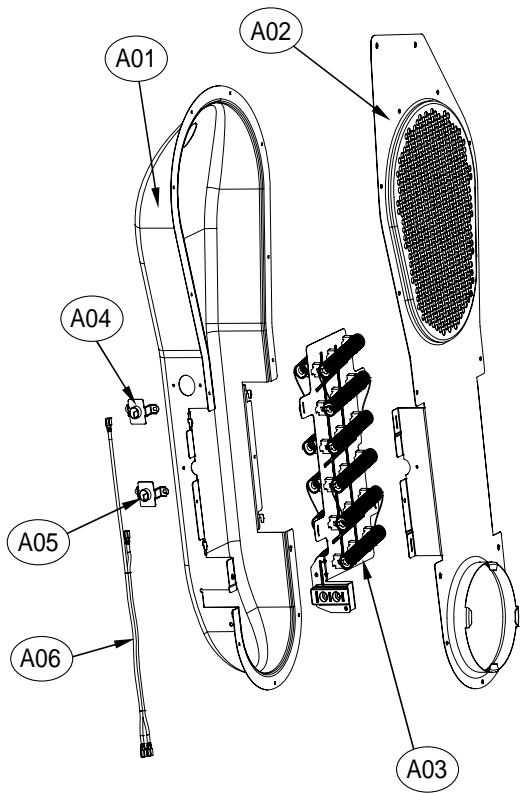

6. DRUM SUPPORT FRONT ASS'Y

Drum Support Front Assembly

ASKO, TL751GXXLRR - Gas Dryer XXL (TL751GXXLRR)

Pos	Spare part No.	Description	Qty	Comment
S01	3615304600	Drum Support Front	1 Pc's	
S02	3610609000	Support Bracket Front	4 Pc's	
S03	3611909500	Lint Filter	1 Pc's	
S04	7112401008	Screw-Self Tapping	1 Pc's	
S05	7112401008	Screw-Self Tapping	2 Pc's	
S06	3617510400	Outlet Duct Assembly	1 Pc's	
S07	7112401008	Screw-Self Tapping	2 Pc's	
S08	3614714400	Drum Roller	2 Pc's	
S09	3616039400	Washer - Roller	2 Pc's	
S10	3616039300	Nut - Roller	2 Pc's	
S11	3613625300	Lamp housing	1 Pc's	
S12	3615505100	Lamp Cover	1 Pc's	
S13	7112401008	Screw-Self Tapping	1 Pc's	
S14	3613802400	Harness Clip	1 Pc's	

10. CABINET FRONT ASS'Y

Cabinet Front Assembly

ASKO, TL751GXXLRR - Gas Dryer XXL (TL751GXXLRR)

Pos	Spare part No.	Description	Qty	Comment
G01	3610812500RRK	Front Panel RR w/labels	1 Pc's	
G02	3612323300	Front Panel Gasket	4 Pc's	
G03	3615304400	Hinge Support	2 Pc's	
G04	3613802500RR	Door Lock	1 Pc's	
G04a	7122401409	Screw-Self Tapping	2 Pc's	For attaching door lock
G05	3619047700	Door Switch	1 Pc's	
G06	3616051229	Screw - Self Tapping	1 Pc's	
G06a	3616051229	Screw - Self Tapping	1 Pc's	
G07	3613558800	Warning Label	1 Pc's	
G08	3613557600	Caution Label	1 Pc's	
G09	3613558900	Rating Label	1 Pc's	

4. HEATER DUCT ASS'Y

4-1. Electric Type

4-2. Gas Type

Air/Heater duct Assembly

ASKO, TL751GXXLRR - Gas Dryer XXL (TL751GXXLRR)

Pos	Spare part No.	Description	Qty	Comment
A01	3617510200	Inlet Duct - Rear	1 Pc's	
A01a	7122400811	Screw-Self Tapping	12 Pc's	
A02	3617510300	Inlet Duct - Front	1 Pc's	
A02a	7122400811	Screw-Self Tapping	4 Pc's	
A03	3612802500	Heater - Dryer	1 Pc's	
A04	3619047600	Thermostat - Hi Limit	1 Pc's	125C Off / 94C On
A05	3619047800	Thermostat Cut-Out	1 Pc's	140C Off / -35C On
A06	3612797100	Heater Harness - Dryer	1 Pc's	