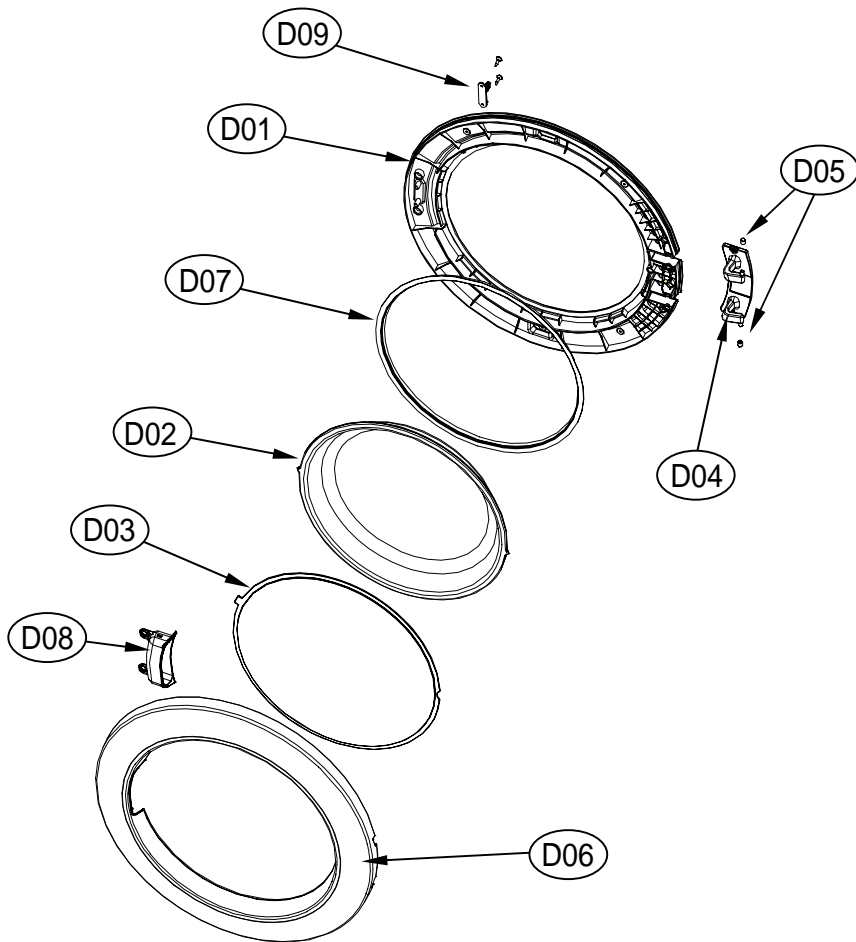

8. DOOR ASS'Y

Door Assembly

ASKO, TL751GXXLRR - Gas Dryer XXL (TL751GXXLRR)

Pos	Spare part No.	Description	Qty	Comment
D01	3612208000	Door Frame - Inner	1 Pc's	
D01a	7115402008	Screw - Self Tapping	15 Pc's	For attaching Inner & Outer door frames
D02	36117ABR00	Door Glass	1 Pc's	
D03	3618304300	Door Glass Protection	1 Pc's	
D04	3612903600	Door Hinge	1 Pc's	
D05	3610916500	Door Hinge Cap	2 Pc's	
D06	3612208120	Door Frame - Outer Chrome	1 Pc's	
D07	3612323000	Door Gasket	1 Pc's	
D08	3611428310	Handle Cover	1 Pc's	
D09	3613101100	Door Hook	1 Pc's	
D09a	7115401608	Screw-Self Tapping	1 Pc's	For attaching door hook

11. CONTROL PANEL F ASS'Y

Control Panel Assembly

ASKO, TL751GXXLRR - Gas Dryer XXL (TL751GXXLRR)

Pos	Spare part No.	Description	Qty	Comment
P01	3614288900RR	Front Control Panel	1 Pc's	
P01a	71224012411	Screw - Self Tapping	1 Pc's	To affix PCB case to control panel
P02	3616637800	Power Button	1 Pc's	
P03	3615506300	Lens Cover - Prg Selector	1 Pc's	
P04	3616637900	Start Button	1 Pc's	
P05	3615506400	Program Lens Cover	1 Pc's	
P06	3616638100	Option Button	7 Pc's	
P07	3616638000	Function Button	1 Pc's	
P08	3616638200	Program Knob - Outer	1 Pc's	
P09	3616638300	Program Knob - Inner	1 Pc's	
P10	3613054700	Program Knob Lens	1 Pc's	
P11	3613054500	Program Knob Lens Holder	1 Pc's	
P12	3613054600	Lens Cover - Prg Option	1 Pc's	
P13	PRPSSWAD55	Control Unit PCB - Dryer	1 Pc's	For Electric & Gas Dryers
P14	3611147600	Control Unit Case - PCB Front	1 Pc's	
P14a	71224012411	Screw - Self Tapping	7 Pc's	To affix PCB case to control panel
P15	3610917700RR	Screw Cap	1 Pc's	