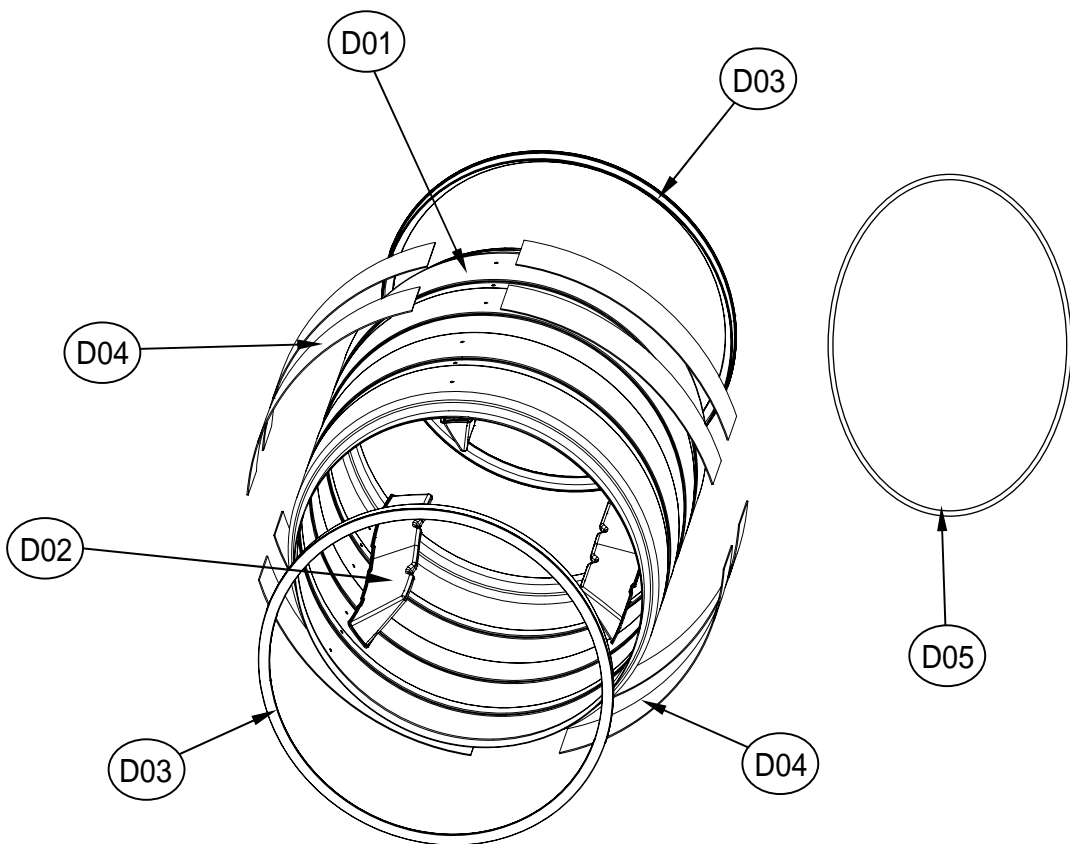

7. DRUM ASS'Y