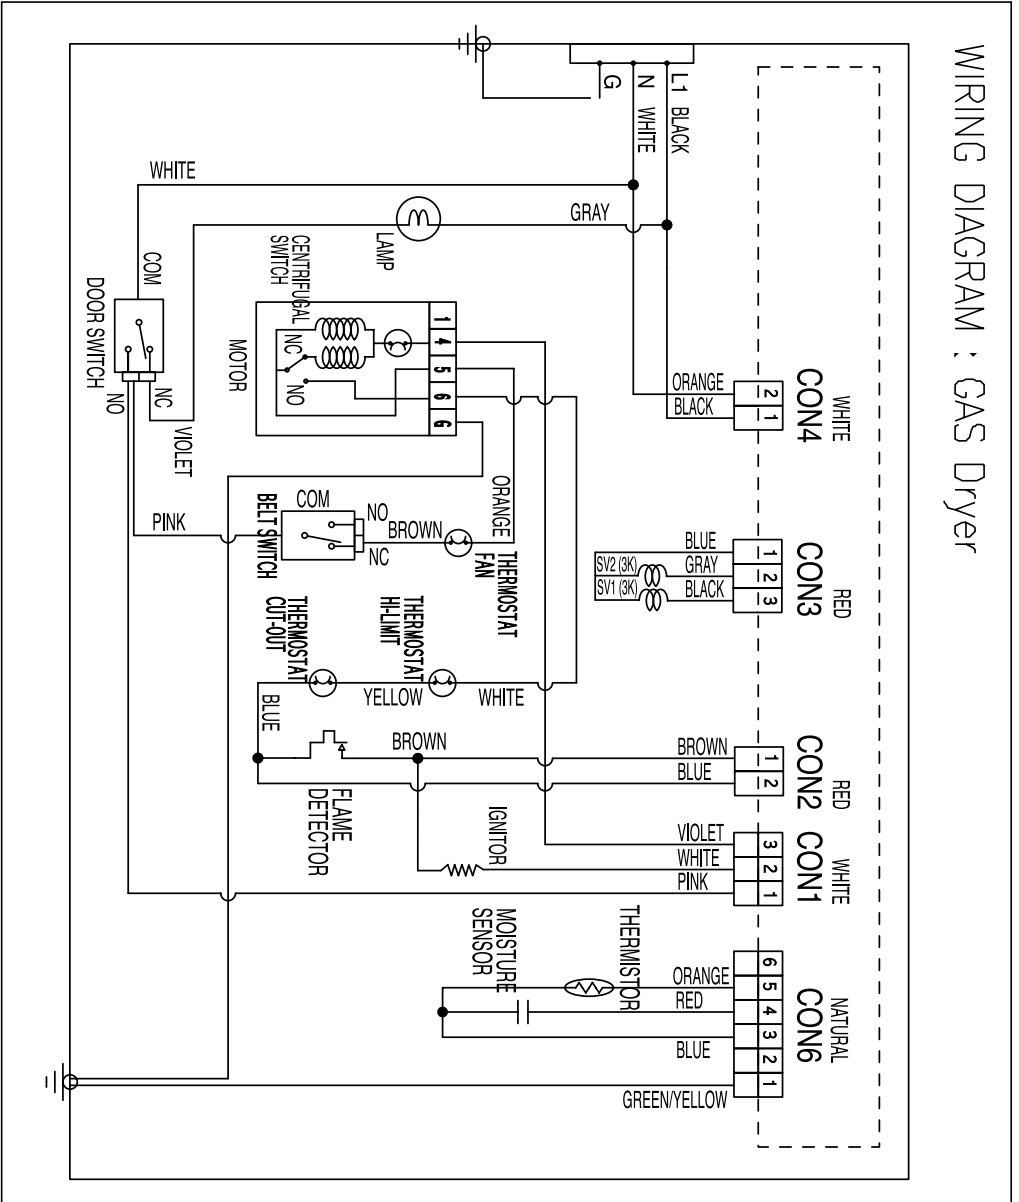

3. Gas Valve

Gas Valve Assembly

ASKO, TL751GXXLRR - Gas Dryer XXL (TL751GXXLRR)

Pos	Spare part No.	Description	Qty	Comment
G01	3615417300	Valve - LNG	1 Pc's	
G03	3612511100	Burner Guide	1 Pc's	
G04	3612209200	Mixing Venturi	1 Pc's	
G06	3610609400	Igniter Bracket	1 Pc's	
G09	36189L5800	Igniter	1 Pc's	
G10	3614604100	O-ring	1 Pc's	
G11	3614413800	Pipe Assembly	1 Pc's	Pipe & fixture & Connector
G13	3610918200	Pipe Cap	1 Pc's	
G14	3612009200	Funnel Fixture	1 Pc's	
G15	3612511300	Funnel	1 Pc's	
G17	3614825700	Flame Sensor	1 Pc's	
G19	3619047810	Thermostat Cut-Out	1 Pc's	110C Off / -35C On
G21	3619047610	Saftey Thermostat - Non Re-set	1 Pc's	95C Off / 70C on

2. GAS DRYER(ON/OFF CONTROL) WIRING DIAGRAMS

WIRING DIAGRAM : GAS Dryer

3. GAS DRYER (PROPORTIONAL CONTROL) WIRING DIAGRAM

WIRING DIAGRAM : GAS Dryer