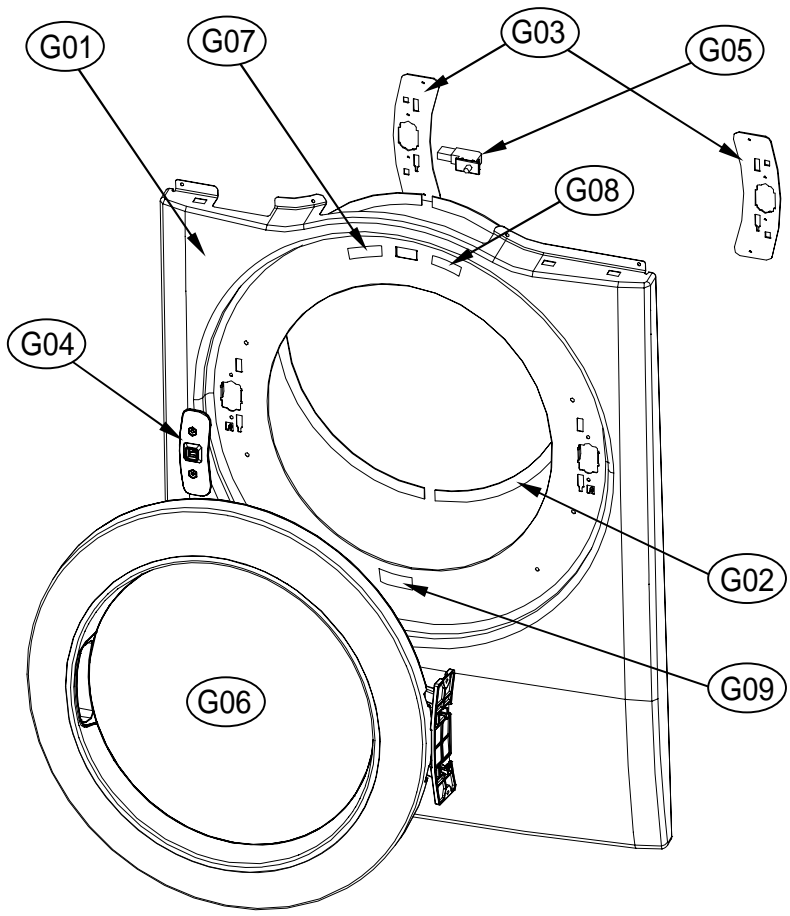

6. DRUM SUPPORT FRONT ASS'Y

Drum Support Front Assembly

ASKO, TL751GXXLRR - Gas Dryer XXL (TL751GXXLRR)

Pos	Spare part No.	Description	Qty	Comment
S01	3615304600	Drum Support Front	1 Pc's	
S02	3610609000	Support Bracket Front	4 Pc's	
S03	3611909500	Lint Filter	1 Pc's	
S04	7112401008	Screw-Self Tapping	1 Pc's	
S05	7112401008	Screw-Self Tapping	2 Pc's	
S06	3617510400	Outlet Duct Assembly	1 Pc's	
S07	7112401008	Screw-Self Tapping	2 Pc's	
S08	3614714400	Drum Roller	2 Pc's	
S09	3616039400	Washer - Roller	2 Pc's	
S10	3616039300	Nut - Roller	2 Pc's	
S11	3613625300	Lamp housing	1 Pc's	
S12	3615505100	Lamp Cover	1 Pc's	
S13	7112401008	Screw-Self Tapping	1 Pc's	
S14	3613802400	Harness Clip	1 Pc's	

10. CABINET FRONT ASS'Y

Cabinet Front Assembly

ASKO, TL751GXXLRR - Gas Dryer XXL (TL751GXXLRR)

Pos	Spare part No.	Description	Qty	Comment
G01	3610812500RRK	Front Panel RR w/labels	1 Pc's	
G02	3612323300	Front Panel Gasket	4 Pc's	
G03	3615304400	Hinge Support	2 Pc's	
G04	3613802500RR	Door Lock	1 Pc's	
G04a	7122401409	Screw-Self Tapping	2 Pc's	For attaching door lock
G05	3619047700	Door Switch	1 Pc's	
G06	3616051229	Screw - Self Tapping	1 Pc's	
G06a	3616051229	Screw - Self Tapping	1 Pc's	
G07	3613558800	Warning Label	1 Pc's	
G08	3613557600	Caution Label	1 Pc's	
G09	3613558900	Rating Label	1 Pc's	