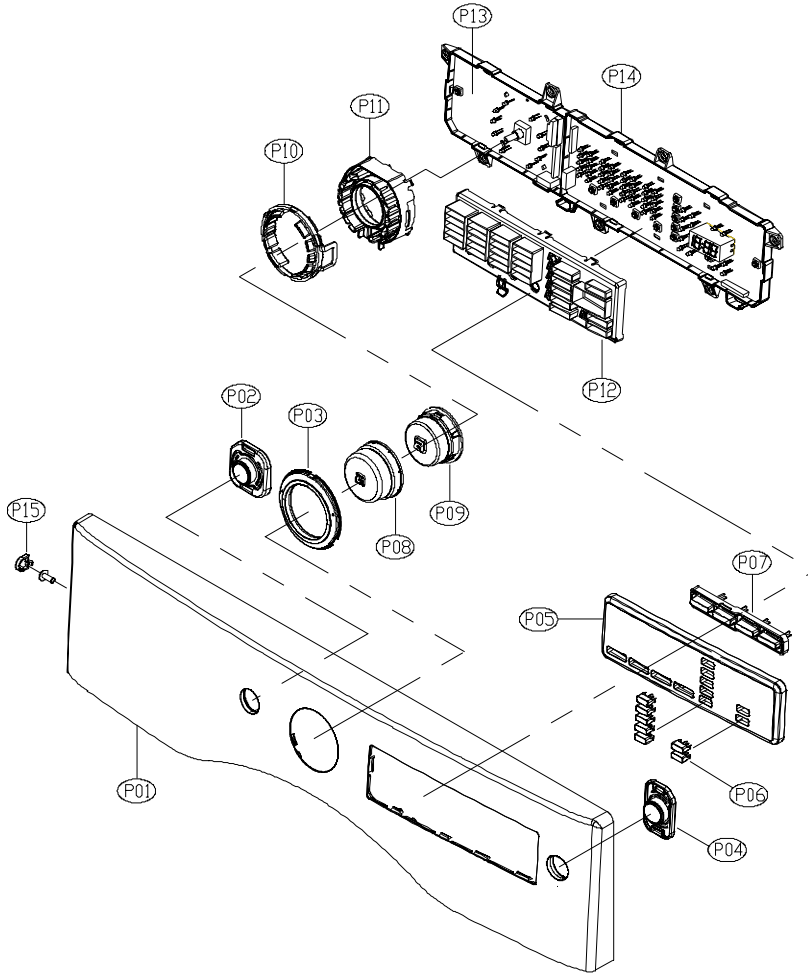

8. DOOR ASS'Y

Door Assembly

ASKO, TL751GXXLRR - Gas Dryer XXL (TL751GXXLRR)

Pos	Spare part No.	Description	Qty	Comment
D01	3612208000	Door Frame - Inner	1 Pc's	
D01a	7115402008	Screw - Self Tapping	15 Pc's	For attaching Inner & Outer door frames
D02	36117ABR00	Door Glass	1 Pc's	
D03	3618304300	Door Glass Protection	1 Pc's	
D04	3612903600	Door Hinge	1 Pc's	
D05	3610916500	Door Hinge Cap	2 Pc's	
D06	3612208120	Door Frame - Outer Chrome	1 Pc's	
D07	3612323000	Door Gasket	1 Pc's	
D08	3611428310	Handle Cover	1 Pc's	
D09	3613101100	Door Hook	1 Pc's	
D09a	7115401608	Screw-Self Tapping	1 Pc's	For attaching door hook

11. CONTROL PANEL F ASS'Y

Control Panel Assembly

ASKO, TL751GXXLRR - Gas Dryer XXL (TL751GXXLRR)

Pos	Spare part No.	Description	Qty	Comment
P01	3614288900RR	Front Control Panel	1 Pc's	
P01a	71224012411	Screw - Self Tapping	1 Pc's	To affix PCB case to control panel
P02	3616637800	Power Button	1 Pc's	
P03	3615506300	Lens Cover - Prg Selector	1 Pc's	
P04	3616637900	Start Button	1 Pc's	
P05	3615506400	Program Lens Cover	1 Pc's	
P06	3616638100	Option Button	7 Pc's	
P07	3616638000	Function Button	1 Pc's	
P08	3616638200	Program Knob - Outer	1 Pc's	
P09	3616638300	Program Knob - Inner	1 Pc's	
P10	3613054700	Program Knob Lens	1 Pc's	
P11	3613054500	Program Knob Lens Holder	1 Pc's	
P12	3613054600	Lens Cover - Prg Option	1 Pc's	
P13	PRPSSWAD55	Control Unit PCB - Dryer	1 Pc's	For Electric & Gas Dryers
P14	3611147600	Control Unit Case - PCB Front	1 Pc's	
P14a	71224012411	Screw - Self Tapping	7 Pc's	To affix PCB case to control panel
P15	3610917700RR	Screw Cap	1 Pc's	