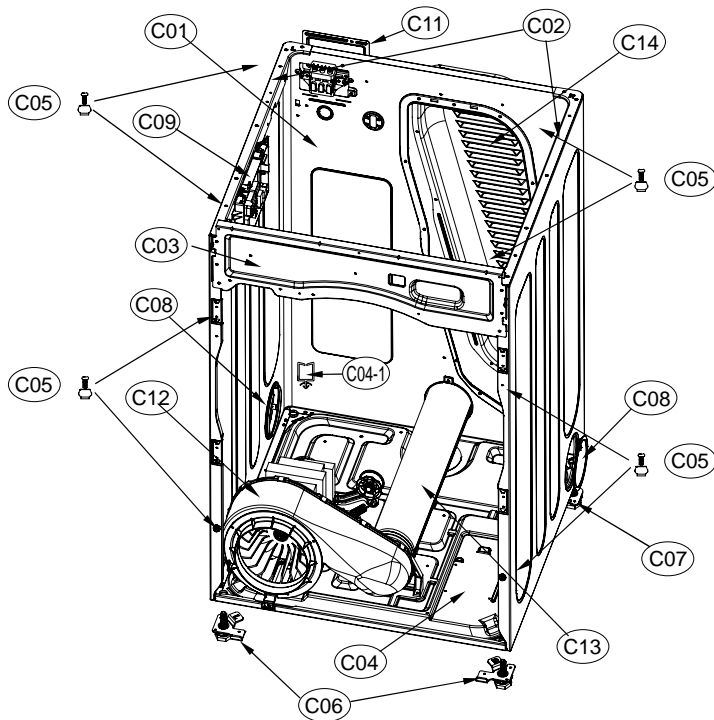

11. CONTROL PANEL F ASS'Y

Control Panel Assembly

ASKO, TL751GXXLRR - Gas Dryer XXL (TL751GXXLRR)

Pos	Spare part No.	Description	Qty	Comment
P01	3614288900RR	Front Control Panel	1 Pc's	
P01a	71224012411	Screw - Self Tapping	1 Pc's	To affix PCB case to control panel
P02	3616637800	Power Button	1 Pc's	
P03	3615506300	Lens Cover - Prg Selector	1 Pc's	
P04	3616637900	Start Button	1 Pc's	
P05	3615506400	Program Lens Cover	1 Pc's	
P06	3616638100	Option Button	7 Pc's	
P07	3616638000	Function Button	1 Pc's	
P08	3616638200	Program Knob - Outer	1 Pc's	
P09	3616638300	Program Knob - Inner	1 Pc's	
P10	3613054700	Program Knob Lens	1 Pc's	
P11	3613054500	Program Knob Lens Holder	1 Pc's	
P12	3613054600	Lens Cover - Prg Option	1 Pc's	
P13	PRPSSWAD55	Control Unit PCB - Dryer	1 Pc's	For Electric & Gas Dryers
P14	3611147600	Control Unit Case - PCB Front	1 Pc's	
P14a	71224012411	Screw - Self Tapping	7 Pc's	To affix PCB case to control panel
P15	3610917700RR	Screw Cap	1 Pc's	

1. DRYER CBINET ASS'Y

Cabinet Assembly

ASKO, TL751GXXLRR - Gas Dryer XXL (TL751GXXLRR)

Pos	Spare part No.	Description	Qty	Comment
C03	3612207900	Front Frame Upper	1 Pc's	
C04	3610392900	Base	1 Pc's	
C04-1	3613802300	Harness Clip	12 Pc's	Rear cabinet panel
C05	3612008000	Panel Clip	8 Pc's	
C05a	7122401411	Screw - Self Tapping	8 Pc's	
C06	3617703900	Leveling Leg - Front	2 Pc's	
C07	3617704000	Leveling Leg - Back	2 Pc's	
C08	3611428010	Duct Cover	1 Pc's	
C09	PRPSSWAD60	Main PCB - Gas Dryer	1 Pc's	
C10	3612797300	Harness - Gas Dryer	1 Pc's	
C11	3611428100	Terminal Block Cover	1 Pc's	
C11a	7112401411	Screw-Self Tapping	1 Pc's	
C12	36189L5A00	Motor Unit Cmpl.	1 Pc's	See Dryer Motor Assembly
C12a	7112401411	Screw-Self Tapping	4 Pc's	
C13	3614413600	Exhaust Pipe	1 Pc's	
C13a	7112401008	Screw-Self Tapping	1 Pc's	
C14	3611427900	Back Cover	1 Pc's	
C14a	7112401411	Screw-Self Tapping	12 Pc's	