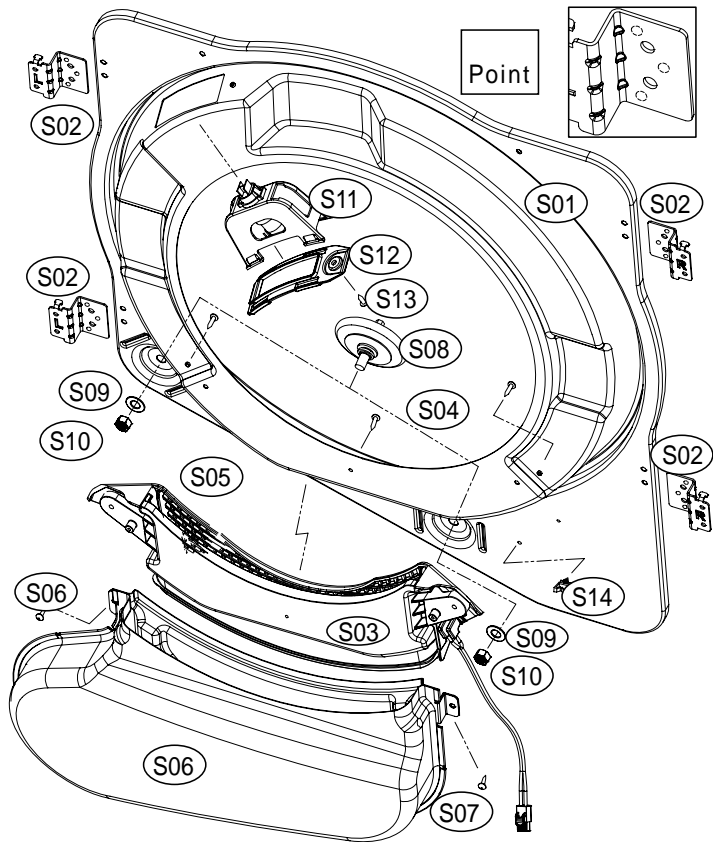

2. DRYER MOTOR ASS'Y

Dryer Motor Assembly

ASKO, TL751GXXLRR - Gas Dryer XXL (TL751GXXLRR)

Pos	Spare part No.	Description	Qty	Comment
M01	3610608500	Motor Bracket	1 Pc's	
M01a	7122401411	Screw - Self Tapping	4 Pc's	
M02	36189L5D00	Dryer Motor	1 Pc's	
M03	3611206000	Motor Clamp	2 Pc's	
M04	3610609100	Idler Bracket	1 Pc's	
M05	3615115500	Idler Spring	1 Pc's	
M06	3616039000	Idler Bolt	1 Pc's	
M07	3619047500	Micro Switch	1 Pc's	
M07a	7121301611	Screw-Self Tapping	2 Pc's	
M08	3611144900	Fan Case - Front	1 Pc's	
M09	3611145000	Fan Case - Rear	1 Pc's	
M10	3612323200	Pipe Gasket	1 Pc's	
M10a	7112401411	Screw-Self Tapping	3 Pc's	
M11	3619047900	Fan T-Stat 70c on/85c off	1 Pc's	85C Off / 70C On
M11a	7121300811	Screw-Self Tapping	2 Pc's	
M12	361AAAAC20	Thermistor	1 Pc's	
M12a	7122401411	Screw - Self Tapping	1 Pc's	
M13	3611886200	Fan Impeller	1 Pc's	
M14	3616039100	Lock Washer	1 Pc's	
M15	3616039200	Lock Nut	1 Pc's	
M16	3611428200	Fan Cover	1 Pc's	
M16a	7122401411	Screw - Self Tapping	2 Pc's	

6. DRUM SUPPORT FRONT ASS'Y

Drum Support Front Assembly

ASKO, TL751GXXLRR - Gas Dryer XXL (TL751GXXLRR)

Pos	Spare part No.	Description	Qty	Comment
S01	3615304600	Drum Support Front	1 Pc's	
S02	3610609000	Support Bracket Front	4 Pc's	
S03	3611909500	Lint Filter	1 Pc's	
S04	7112401008	Screw-Self Tapping	1 Pc's	
S05	7112401008	Screw-Self Tapping	2 Pc's	
S06	3617510400	Outlet Duct Assembly	1 Pc's	
S07	7112401008	Screw-Self Tapping	2 Pc's	
S08	3614714400	Drum Roller	2 Pc's	
S09	3616039400	Washer - Roller	2 Pc's	
S10	3616039300	Nut - Roller	2 Pc's	
S11	3613625300	Lamp housing	1 Pc's	
S12	3615505100	Lamp Cover	1 Pc's	
S13	7112401008	Screw-Self Tapping	1 Pc's	
S14	3613802400	Harness Clip	1 Pc's	