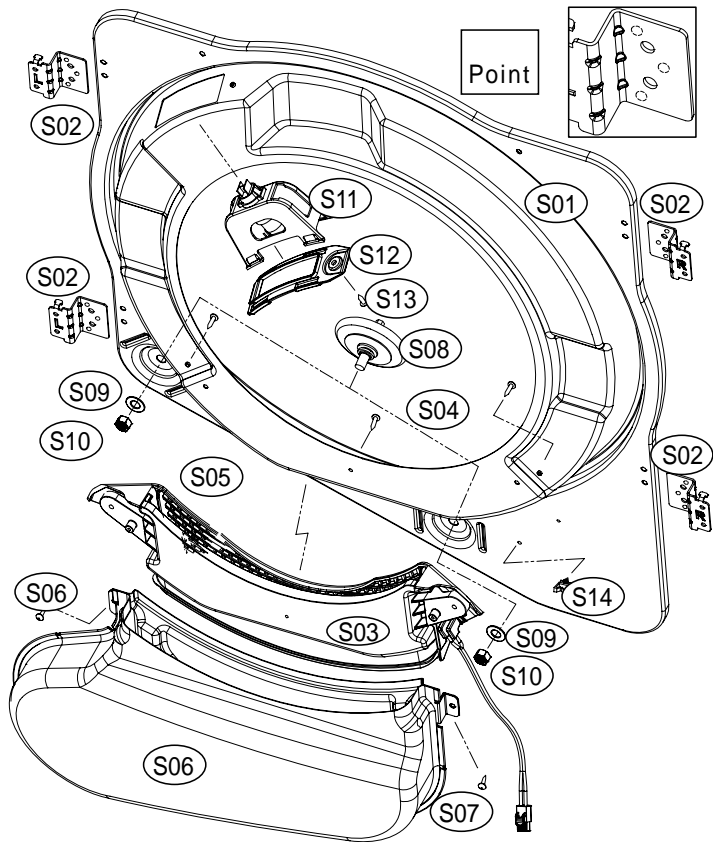

6. DRUM SUPPORT FRONT ASS'Y