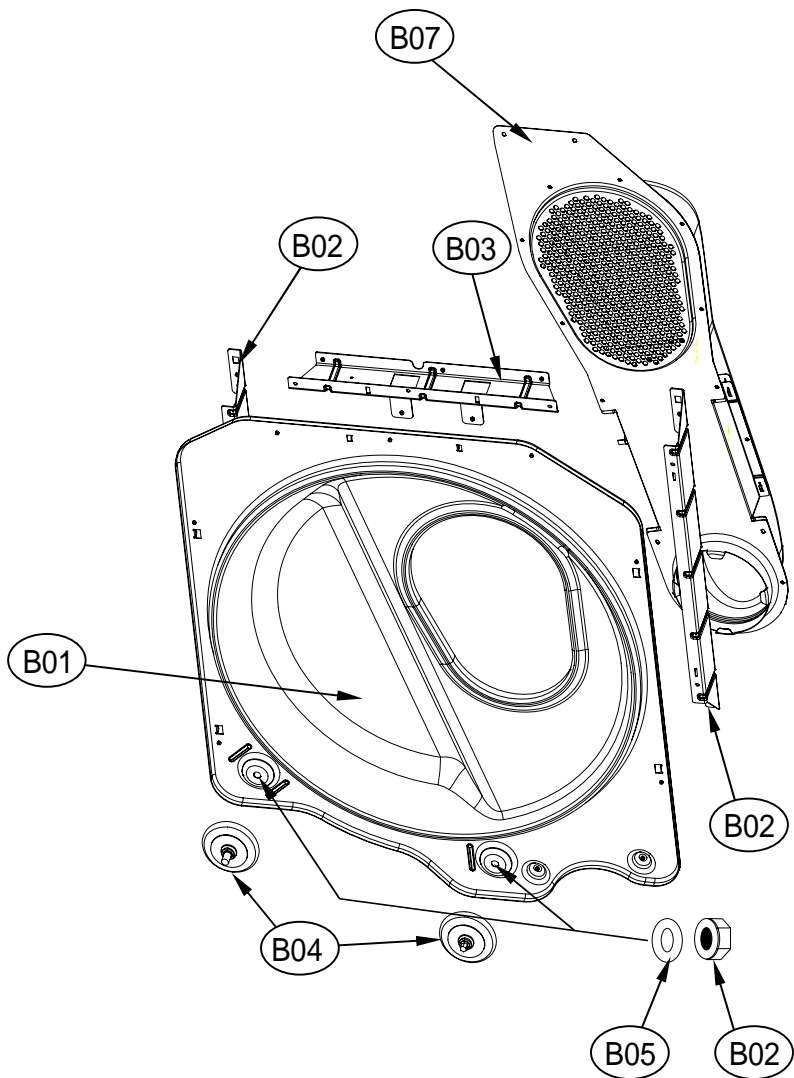

5. DRUM SUPPORT REAR ASS'Y