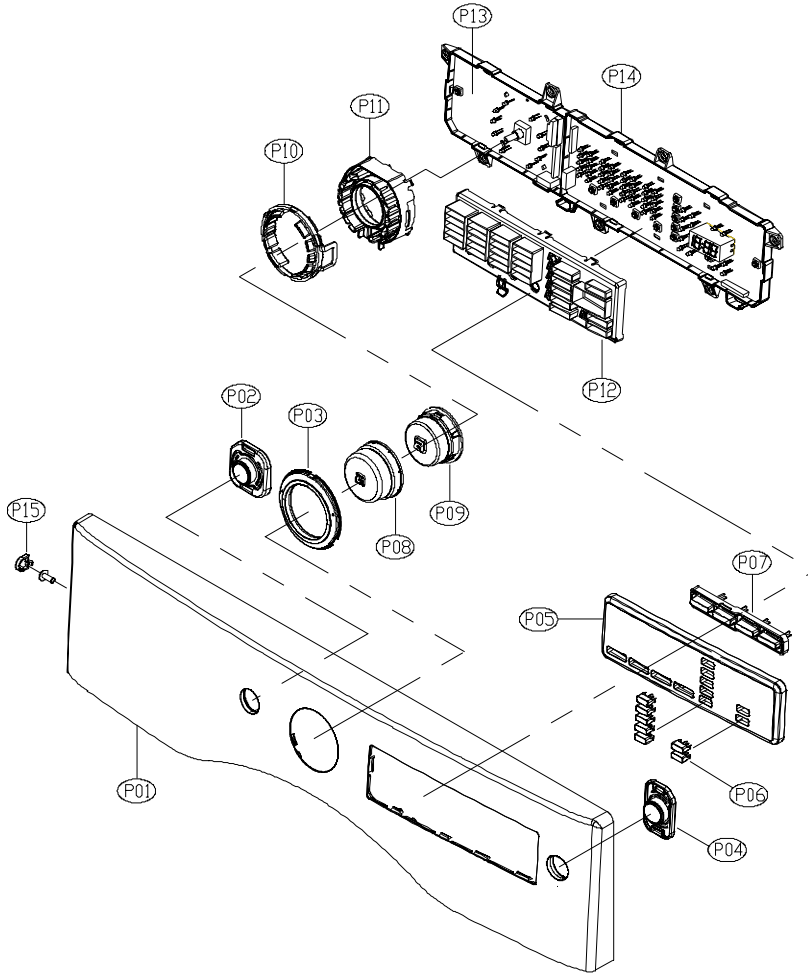

11. CONTROL PANEL F ASS'Y