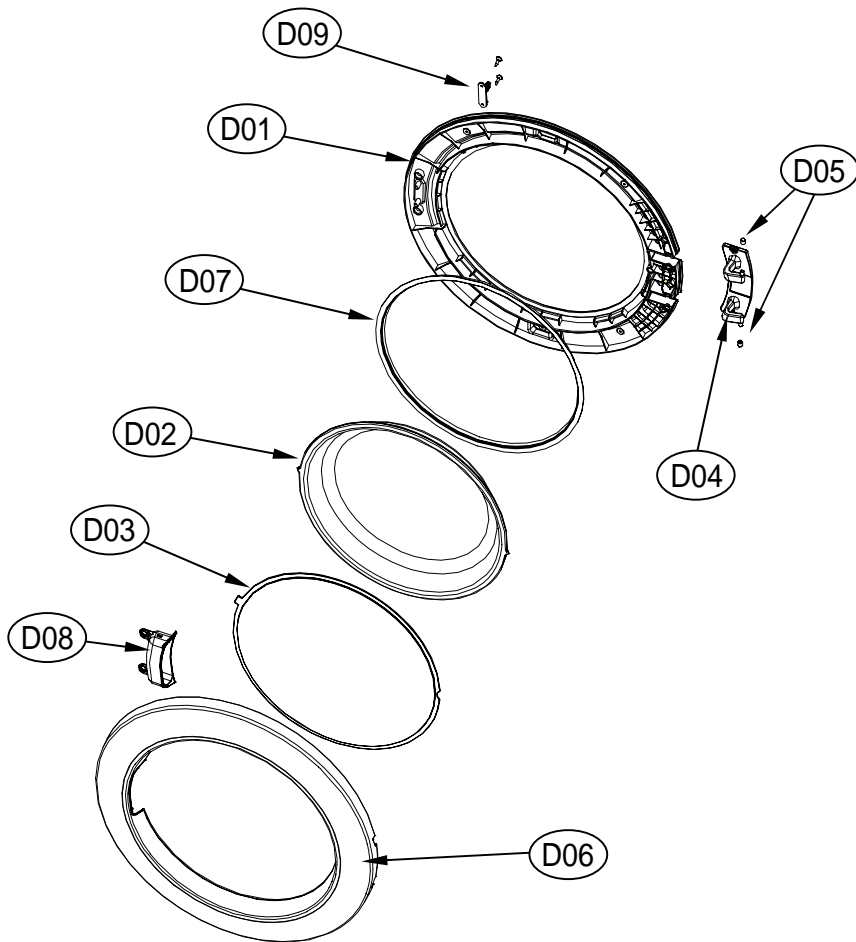

8. DOOR ASS'Y

Door Assembly

ASKO, TLS752GXXL - Gas dryer #107752G00 (TLS752G)

Pos	Spare part No.	Description	Qty	Comment
D01	3612208000	Door Frame - Inner	1 Pc's	
D01-a	7115402008	Screw - Self Tapping	15 Pc's	
D02	36117ABR00	Door Glass	1 Pc's	
D03	3618304300	Door Glass Protection	1 Pc's	
D04	3612903600	Door Hinge	1 Pc's	
D05	3610916500	Door Hinge Cap	2 Pc's	
D06	3612208110	Door Frame - Outer Titanium	1 Pc's	
D07	3612323000	Door Gasket	1 Pc's	
D08	3611428310	Handle Cover	1 Pc's	
D09	3613101100	Door Hook	1 Pc's	
D09-a	7115401608	Screw-Self Tapping	1 Pc's	

12. UNIT STEAM DRYER AS & UNIT COLD SPRAY AS

Inlet System

ASKO, TLS752GXXL - Gas dryer #107752G00 (TLS752G)

Pos	Spare part No.	Description	Qty	Comment
C01	36104PWE00	BODY COLD SPRAY AS	1 Pc's	
C02	3618110900	JET NOZZLE AS	1 Pc's	
C03	3616063800	NUT HEX	1 Pc's	
C04	3615417900	VALVE INLET	1 Pc's	
C05	3610919300	CAP BODY	1 Pc's	
C05-a	7112401208	Screw-Self Tapping	2 Pc's	
S01	3619606700	UNIT STEAM AS	1 Pc's	
S02-S04	3613275100	HOSE SPRAY	1 Pc's	
S05	3611205830	CLAMP HOSE	1 Pc's	
S06	3615416731	VALVE INLET	1 Pc's	
S06	3619607000	UNIT COLD SPRAY AS	1 Pc's	
S06-a	7122401411	Screw - Self Tapping	2 Pc's	

2. GAS DRYER(ON/OFF CONTROL) WIRING DIAGRAMS