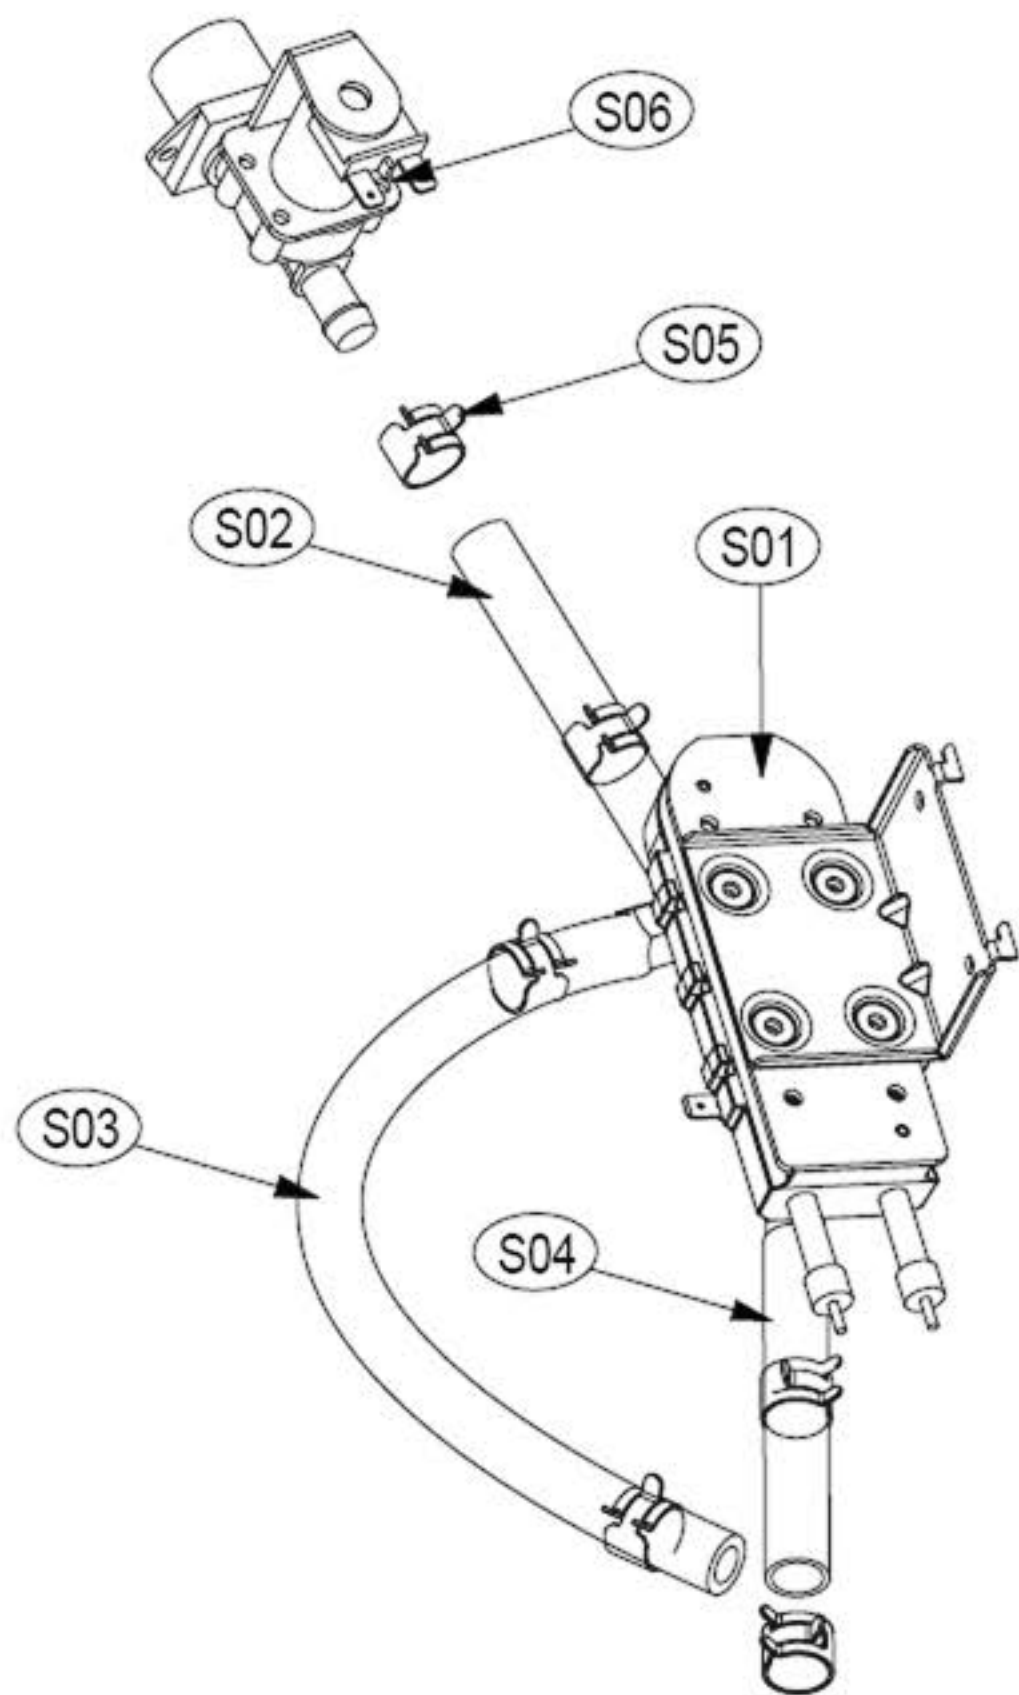

Parts List by Ass'y

1. DRYER CABINET ASS'Y

Cabinet

ASKO, TLS752GXXL - Gas dryer #107752G00 (TLS752G)

Pos	Spare part No.	Description	Qty	Comment
C02	3612207900	Front Frame Upper	1 Pc's	
C02-a	7121401411	Screw - Self Tapping	6 Pc's	
C03	3612206500	Frame Top - Left	1 Pc's	
C03	3611427900	Back Cover	1 Pc's	
C03-a	7112401411	Screw-Self Tapping	12 Pc's	
C04	3610392900	Base	1 Pc's	
C04	3611428010	Duct Cover	2 Pc's	
C04	3612206600	Frame Top - Right	1 Pc's	
C06	3612008000	Panel Clip	6 Pc's	
C06-a	7121401211	Screw - Self Tapping	6 Pc's	
C07	3615304200	Front Leg Support	2 Pc's	
C08	3615304300	Rear Leg Support	2 Pc's	
C09	3612006400	Leg Locking Nut	4 Pc's	
C10	3612100700	Leg Adjustable	4 Pc's	
C11	PRPSSWAD47	PCB DRYER GAS MAIN AS	1 Pc's	
C12	3612797320	Harness, G-Dryer Main, Hot steam	1 Pc's	
C12-a	7121401411	Screw - Self Tapping	6 Pc's	
C12-b	7S422X4081	Earth Ground Screw	2 Pc's	
C13	3611428100	Terminal Block Cover	1 Pc's	
C13-a	7112401411	Screw-Self Tapping	1 Pc's	
C14	3614413600	Exhaust Pipe	1 Pc's	
C14-a	7112401008	Screw-Self Tapping	1 Pc's	
C15	3619606900	UNIT STEAM DRYER AS	1 Pc's	
C15-a	7122401411	Screw - Self Tapping	2 Pc's	

12. UNIT STEAM DRYER AS & UNIT COLD SPRAY AS

Inlet System

ASKO, TLS752GXXL - Gas dryer #107752G00 (TLS752G)

Pos	Spare part No.	Description	Qty	Comment
C01	36104PWE00	BODY COLD SPRAY AS	1 Pc's	
C02	3618110900	JET NOZZLE AS	1 Pc's	
C03	3616063800	NUT HEX	1 Pc's	
C04	3615417900	VALVE INLET	1 Pc's	
C05	3610919300	CAP BODY	1 Pc's	
C05-a	7112401208	Screw-Self Tapping	2 Pc's	
S01	3619606700	UNIT STEAM AS	1 Pc's	
S02-S04	3613275100	HOSE SPRAY	1 Pc's	
S05	3611205830	CLAMP HOSE	1 Pc's	
S06	3615416731	VALVE INLET	1 Pc's	
S06	3619607000	UNIT COLD SPRAY AS	1 Pc's	
S06-a	7122401411	Screw - Self Tapping	2 Pc's	