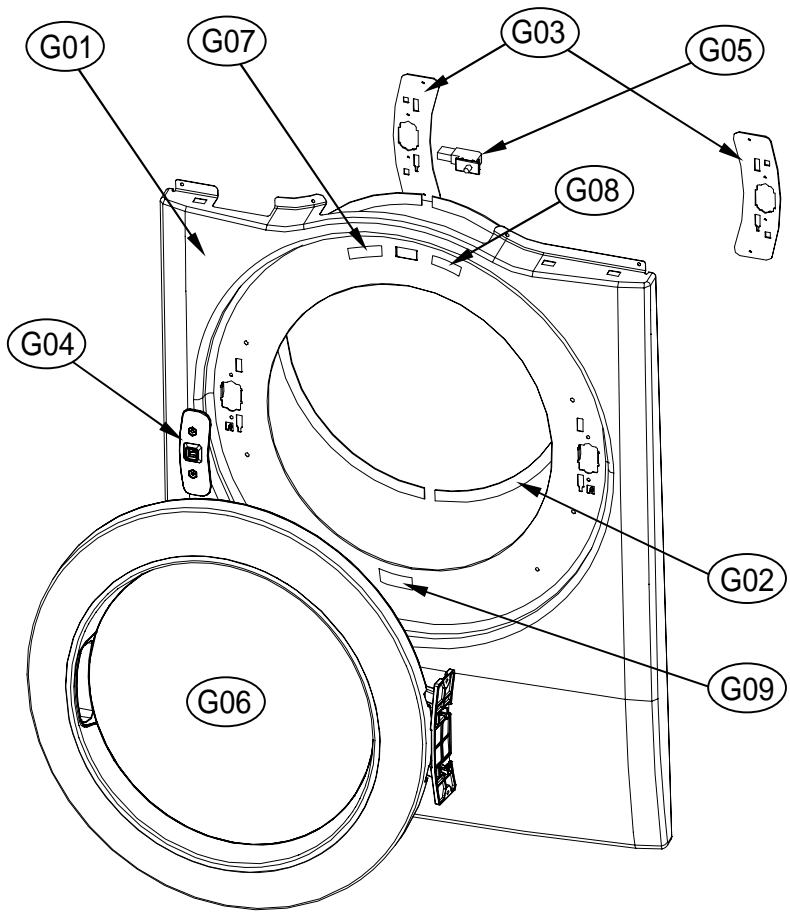

7. TOP PANEL ASS'Y

Top Lid

ASKO, TLS752GXXL - Gas dryer #107752G00 (TLS752G)

Pos	Spare part No.	Description	Qty	Comment
T01	PRMACA3R00	Top Plate White	1 Pc's	
T02	3615304100	Top Panel Support	2 Pc's	
T02-a	7122401411	Screw - Self Tapping	4 Pc's	

10. CABINET FRONT ASS'Y

Cabinet Front

ASKO, TLS752GXXL - Gas dryer #107752G00 (TLS752G)

Pos	Spare part No.	Description	Qty	Comment
G01	3610812500K	Front Panel Wht w/labels	1 Pc's	
G02	3612323350	GASKET CABINET F	4 Pc's	
G03	3615304400	Hinge Support	2 Pc's	
G04	3613802500	Door Lock	1 Pc's	
G04-a	7002401608	Machine Screw	2 Pc's	
G05	3619047700	Door Switch	1 Pc's	
G06	36117ABQ00	DOOR AS	1 Pc's	
G06-a	3616051229	Screw - Self Tapping	2 Pc's	
G07	3613558800	Warning Label	1 Pc's	
G08	3613557600	Caution Label	1 Pc's	
G09	3613558900	Rating Label	1 Pc's	