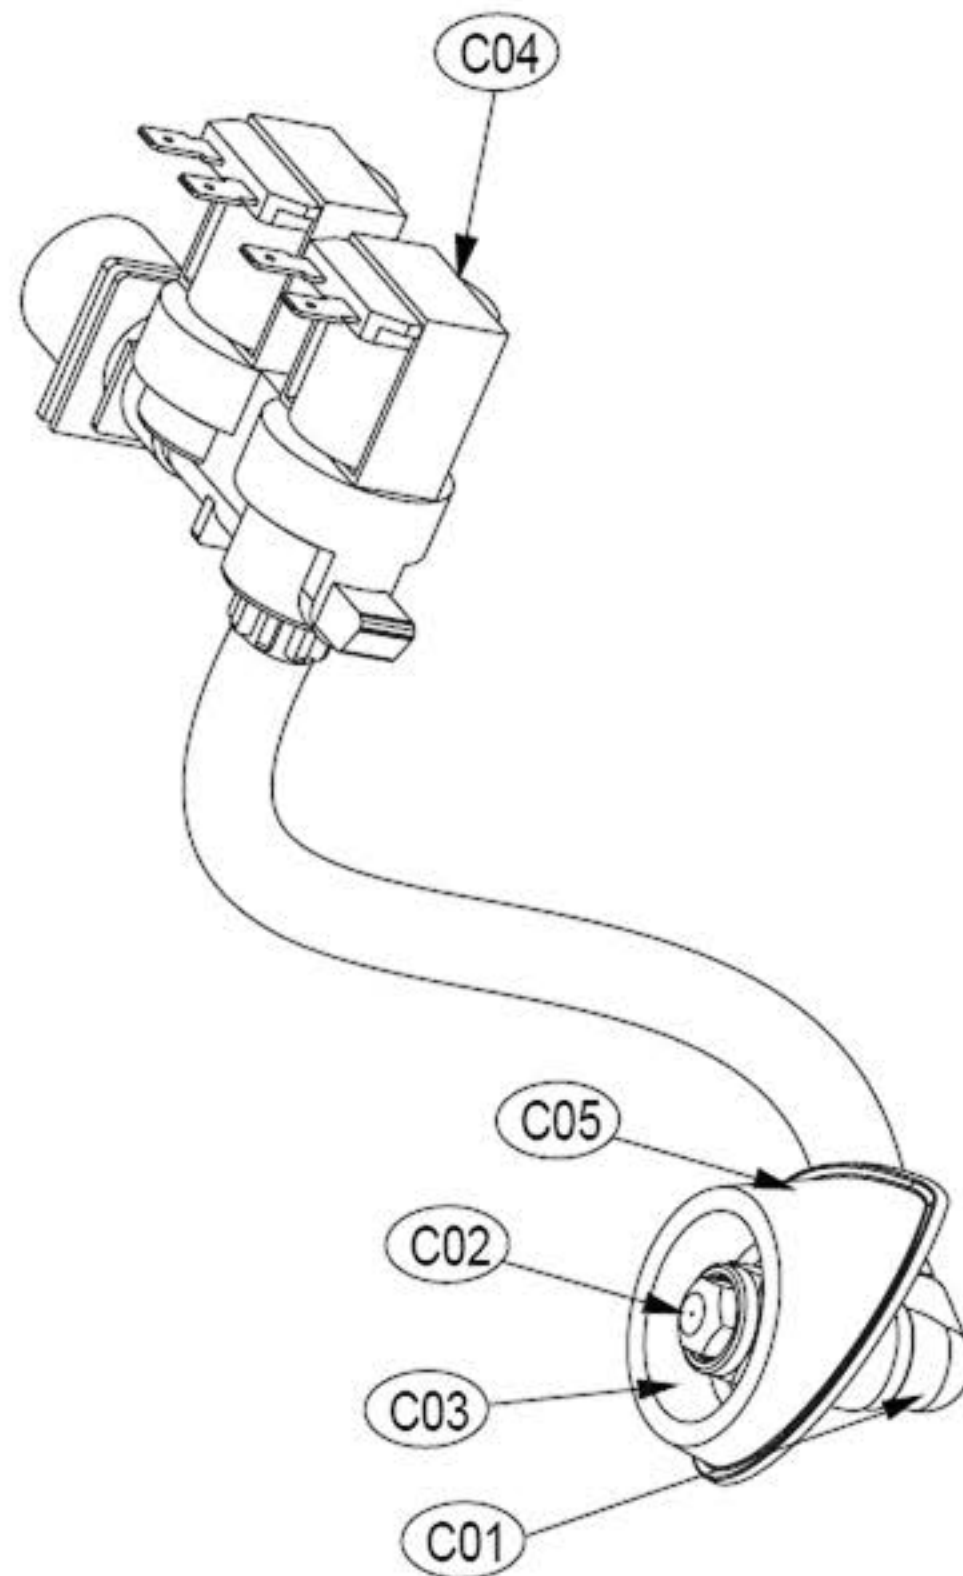

Parts List by Ass'y

1. DRYER CABINET ASS'Y

Cabinet

ASKO, TLS752GXXL - Gas dryer #107752G00 (TLS752G)

Pos	Spare part No.	Description	Qty	Comment
C02	3612207900	Front Frame Upper	1 Pc's	
C02-a	7121401411	Screw - Self Tapping	6 Pc's	
C03	3612206500	Frame Top - Left	1 Pc's	
C03	3611427900	Back Cover	1 Pc's	
C03-a	7112401411	Screw-Self Tapping	12 Pc's	
C04	3610392900	Base	1 Pc's	
C04	3611428010	Duct Cover	2 Pc's	
C04	3612206600	Frame Top - Right	1 Pc's	
C06	3612008000	Panel Clip	6 Pc's	
C06-a	7121401211	Screw - Self Tapping	6 Pc's	
C07	3615304200	Front Leg Support	2 Pc's	
C08	3615304300	Rear Leg Support	2 Pc's	
C09	3612006400	Leg Locking Nut	4 Pc's	
C10	3612100700	Leg Adjustable	4 Pc's	
C11	PRPSSWAD47	PCB DRYER GAS MAIN AS	1 Pc's	
C12	3612797320	Harness, G-Dryer Main, Hot steam	1 Pc's	
C12-a	7121401411	Screw - Self Tapping	6 Pc's	
C12-b	7S422X4081	Earth Ground Screw	2 Pc's	
C13	3611428100	Terminal Block Cover	1 Pc's	
C13-a	7112401411	Screw-Self Tapping	1 Pc's	
C14	3614413600	Exhaust Pipe	1 Pc's	
C14-a	7112401008	Screw-Self Tapping	1 Pc's	
C15	3619606900	UNIT STEAM DRYER AS	1 Pc's	
C15-a	7122401411	Screw - Self Tapping	2 Pc's	

12. UNIT STEAM DRYER AS & UNIT COLD SPRAY AS

Inlet System

ASKO, TLS752GXXL - Gas dryer #107752G00 (TLS752G)

Pos	Spare part No.	Description	Qty	Comment
C01	36104PWE00	BODY COLD SPRAY AS	1 Pc's	
C02	3618110900	JET NOZZLE AS	1 Pc's	
C03	3616063800	NUT HEX	1 Pc's	
C04	3615417900	VALVE INLET	1 Pc's	
C05	3610919300	CAP BODY	1 Pc's	
C05-a	7112401208	Screw-Self Tapping	2 Pc's	
S01	3619606700	UNIT STEAM AS	1 Pc's	
S02-S04	3613275100	HOSE SPRAY	1 Pc's	
S05	3611205830	CLAMP HOSE	1 Pc's	
S06	3615416731	VALVE INLET	1 Pc's	
S06	3619607000	UNIT COLD SPRAY AS	1 Pc's	
S06-a	7122401411	Screw - Self Tapping	2 Pc's	