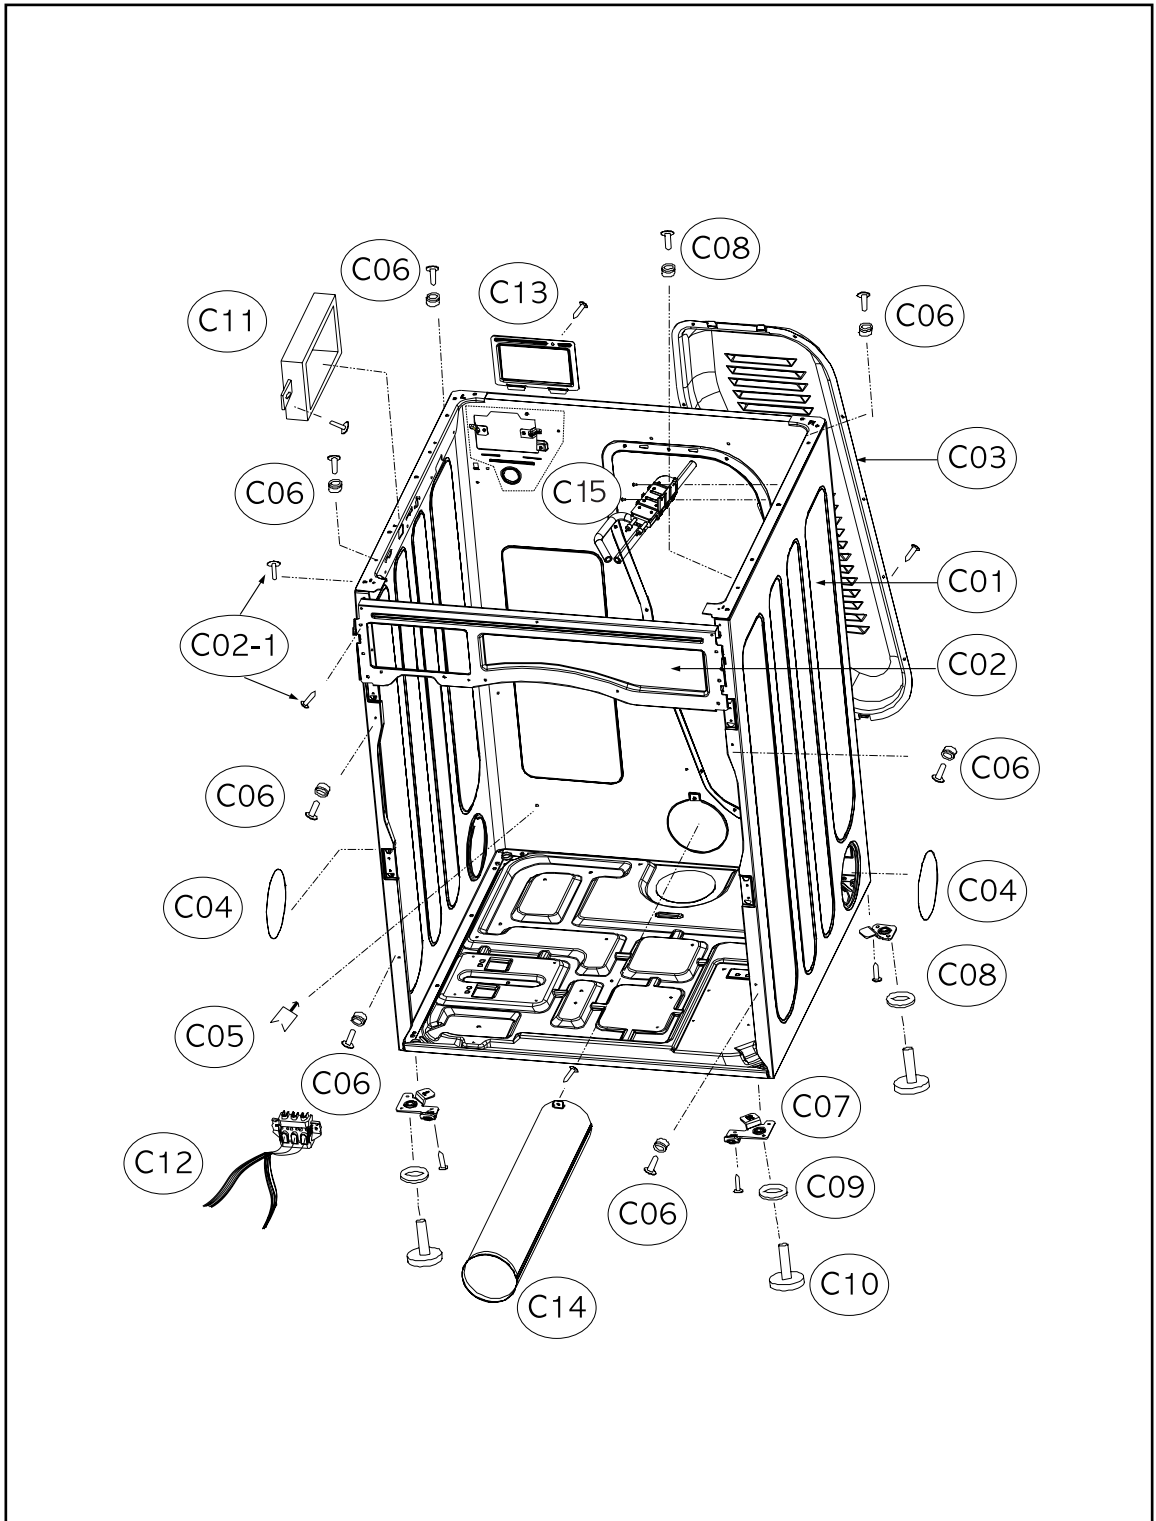

8. DOOR ASS'Y

Door Assembly

ASKO, TLS752GXXL - Gas dryer #107752G00 (TLS752G)

Pos	Spare part No.	Description	Qty	Comment
D01	3612208000	Door Frame - Inner	1 Pc's	
D01-a	7115402008	Screw - Self Tapping	15 Pc's	
D02	36117ABR00	Door Glass	1 Pc's	
D03	3618304300	Door Glass Protection	1 Pc's	
D04	3612903600	Door Hinge	1 Pc's	
D05	3610916500	Door Hinge Cap	2 Pc's	
D06	3612208110	Door Frame - Outer Titanium	1 Pc's	
D07	3612323000	Door Gasket	1 Pc's	
D08	3611428310	Handle Cover	1 Pc's	
D09	3613101100	Door Hook	1 Pc's	
D09-a	7115401608	Screw-Self Tapping	1 Pc's	

Parts List by Ass'y

1. DRYER CABINET ASS'Y

Cabinet

ASKO, TLS752GXXL - Gas dryer #107752G00 (TLS752G)

Pos	Spare part No.	Description	Qty	Comment
C02	3612207900	Front Frame Upper	1 Pc's	
C02-a	7121401411	Screw - Self Tapping	6 Pc's	
C03	3612206500	Frame Top - Left	1 Pc's	
C03	3611427900	Back Cover	1 Pc's	
C03-a	7112401411	Screw-Self Tapping	12 Pc's	
C04	3610392900	Base	1 Pc's	
C04	3611428010	Duct Cover	2 Pc's	
C04	3612206600	Frame Top - Right	1 Pc's	
C06	3612008000	Panel Clip	6 Pc's	
C06-a	7121401211	Screw - Self Tapping	6 Pc's	
C07	3615304200	Front Leg Support	2 Pc's	
C08	3615304300	Rear Leg Support	2 Pc's	
C09	3612006400	Leg Locking Nut	4 Pc's	
C10	3612100700	Leg Adjustable	4 Pc's	
C11	PRPSSWAD47	PCB DRYER GAS MAIN AS	1 Pc's	
C12	3612797320	Harness, G-Dryer Main, Hot steam	1 Pc's	
C12-a	7121401411	Screw - Self Tapping	6 Pc's	
C12-b	7S422X4081	Earth Ground Screw	2 Pc's	
C13	3611428100	Terminal Block Cover	1 Pc's	
C13-a	7112401411	Screw-Self Tapping	1 Pc's	
C14	3614413600	Exhaust Pipe	1 Pc's	
C14-a	7112401008	Screw-Self Tapping	1 Pc's	
C15	3619606900	UNIT STEAM DRYER AS	1 Pc's	
C15-a	7122401411	Screw - Self Tapping	2 Pc's	