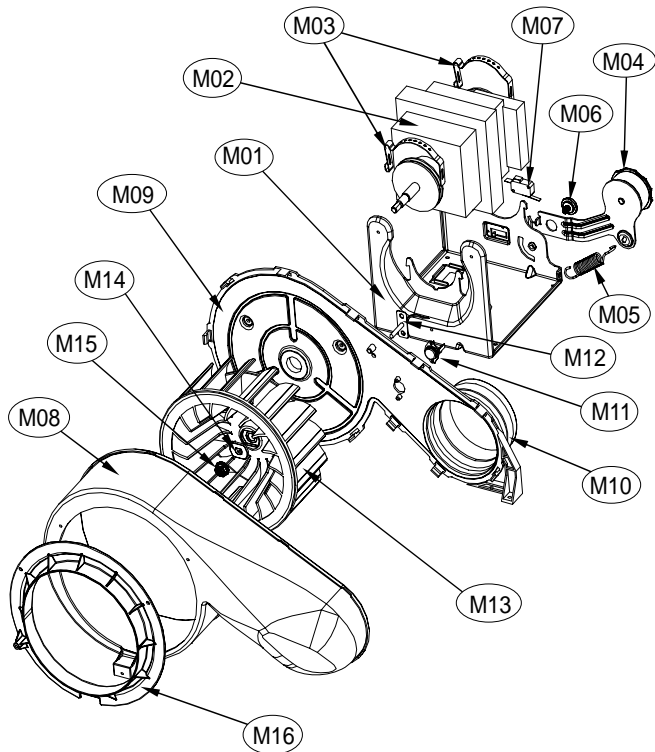

2. DRYER MOTOR ASS'Y