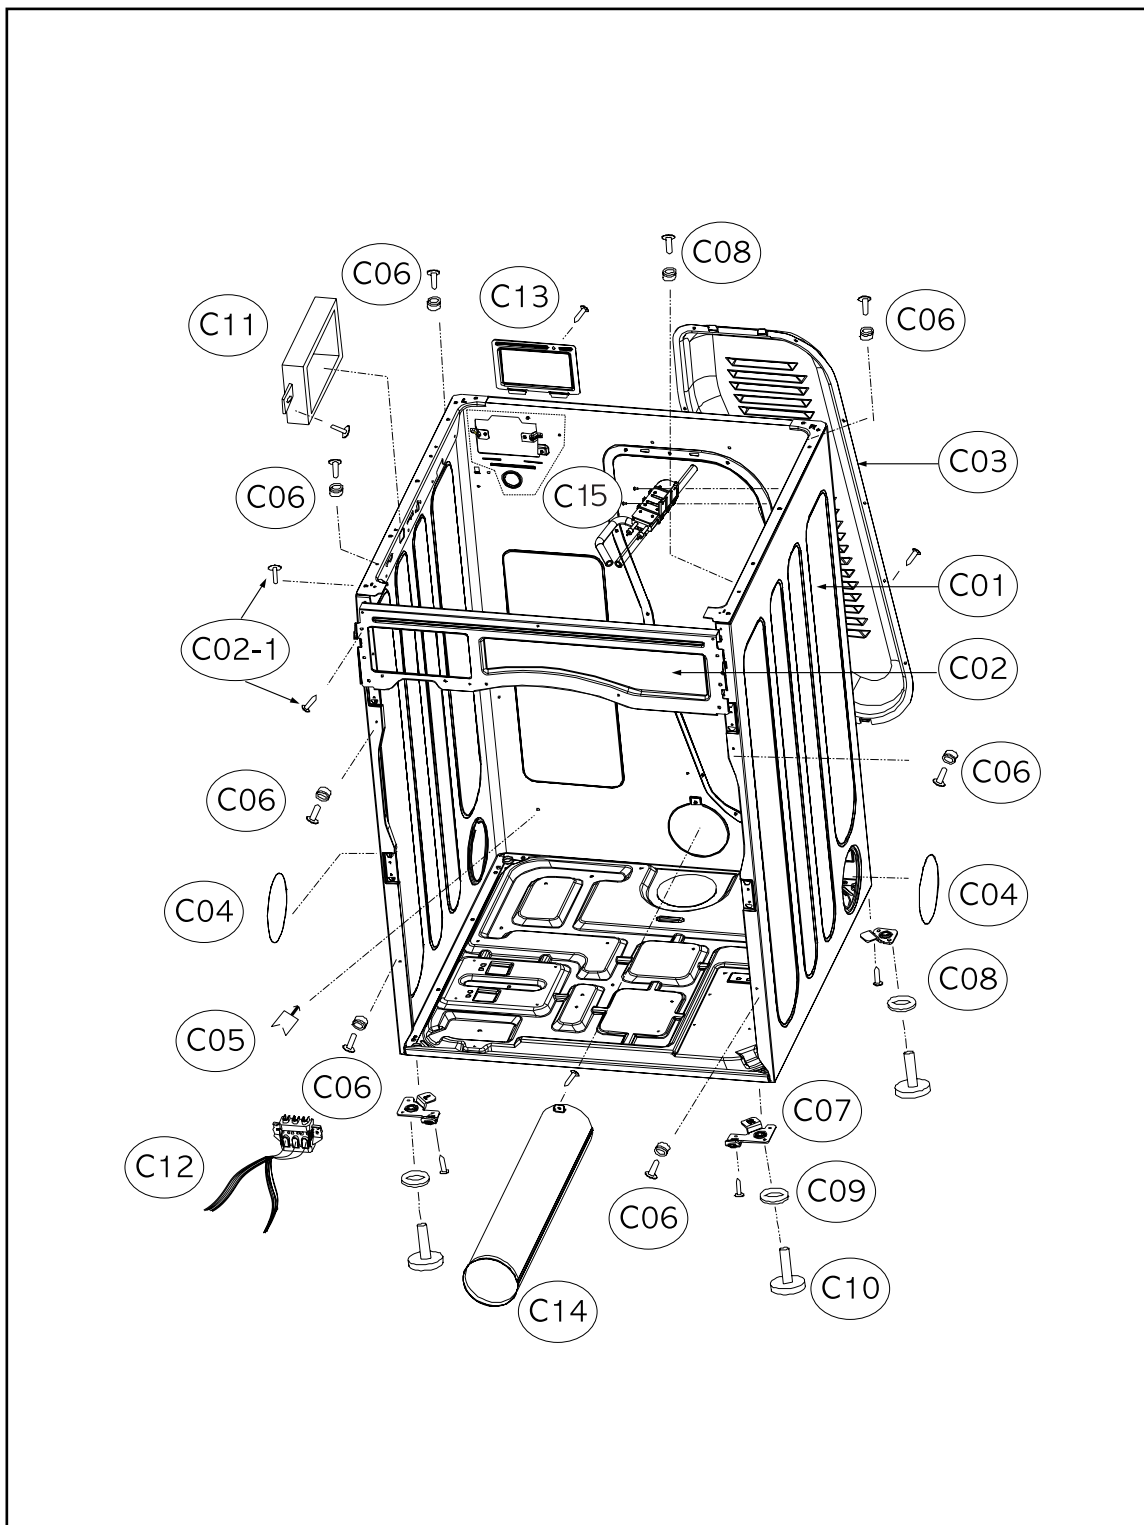

Parts List by Ass'y

1. DRYER CABINET ASS'Y

Cabinet

ASKO, TLS752GXXL - Gas dryer #107752GPP (TLS752G)

Pos	Spare part No.	Description	Qty	Comment
C02	3612207900	Front Frame Upper	1 Pc's	
C02-a	7121401411	Screw - Self Tapping	6 Pc's	
C03	3611427900	Back Cover	1 Pc's	
C03	3612206500	Frame Top - Left	1 Pc's	
C03-a	7112401411	Screw-Self Tapping	12 Pc's	
C04	3612206600	Frame Top - Right	1 Pc's	
C04	3610392900	Base	1 Pc's	
C04	3611428010PP	Duct Cover	2 Pc's	
C06	3612008000	Panel Clip	6 Pc's	
C06-a	7121401211	Screw - Self Tapping	6 Pc's	
C07	3615304200	Front Leg Support	2 Pc's	
C08	3615304300	Rear Leg Support	2 Pc's	
C09	3612006400	Leg Locking Nut	4 Pc's	
C10	3612100700	Leg Adjustable	4 Pc's	
C10-a	7122401411	Screw - Self Tapping	2 Pc's	
C11	PRPSSWAD47	PCB DRYER GAS MAIN AS	1 Pc's	
C12	3612797320	Harness, G-Dryer Main, Hot steam	1 Pc's	
C12-a	7121401411	Screw - Self Tapping	6 Pc's	
C12-b	7S422X4081	Earth Ground Screw	2 Pc's	
C13	3611428100	Terminal Block Cover	1 Pc's	
C13-a	7112401411	Screw-Self Tapping	1 Pc's	
C14	3614413600	Exhaust Pipe	1 Pc's	
C14-a	7112401008	Screw-Self Tapping	1 Pc's	
C15	3619606900	UNIT STEAM DRYER AS	1 Pc's	
C15-a	7122401411	Screw - Self Tapping	2 Pc's	

8. DOOR ASS'Y

Door Assembly

ASKO, TLS752GXXL - Gas dryer #107752GPP (TLS752G)

Pos	Spare part No.	Description	Qty	Comment
D01	3612208000	Door Frame - Inner	1 Pc's	
D01-a	7115402008	Screw - Self Tapping	15 Pc's	
D02	36117ABR00	Door Glass	1 Pc's	
D03	3618304300	Door Glass Protection	1 Pc's	
D04	3612903600PP	Door Hinge	1 Pc's	
D05	3610916500PP	Door Hinge Cap	2 Pc's	
D06	3612208110PP	Door Frame - Outer	1 Pc's	
D07	3612323000	Door Gasket	1 Pc's	
D08	3611428310PP	Handle Cover	1 Pc's	
D09	3613101100	Door Hook	1 Pc's	
D09-a	7115401608	Screw-Self Tapping	1 Pc's	