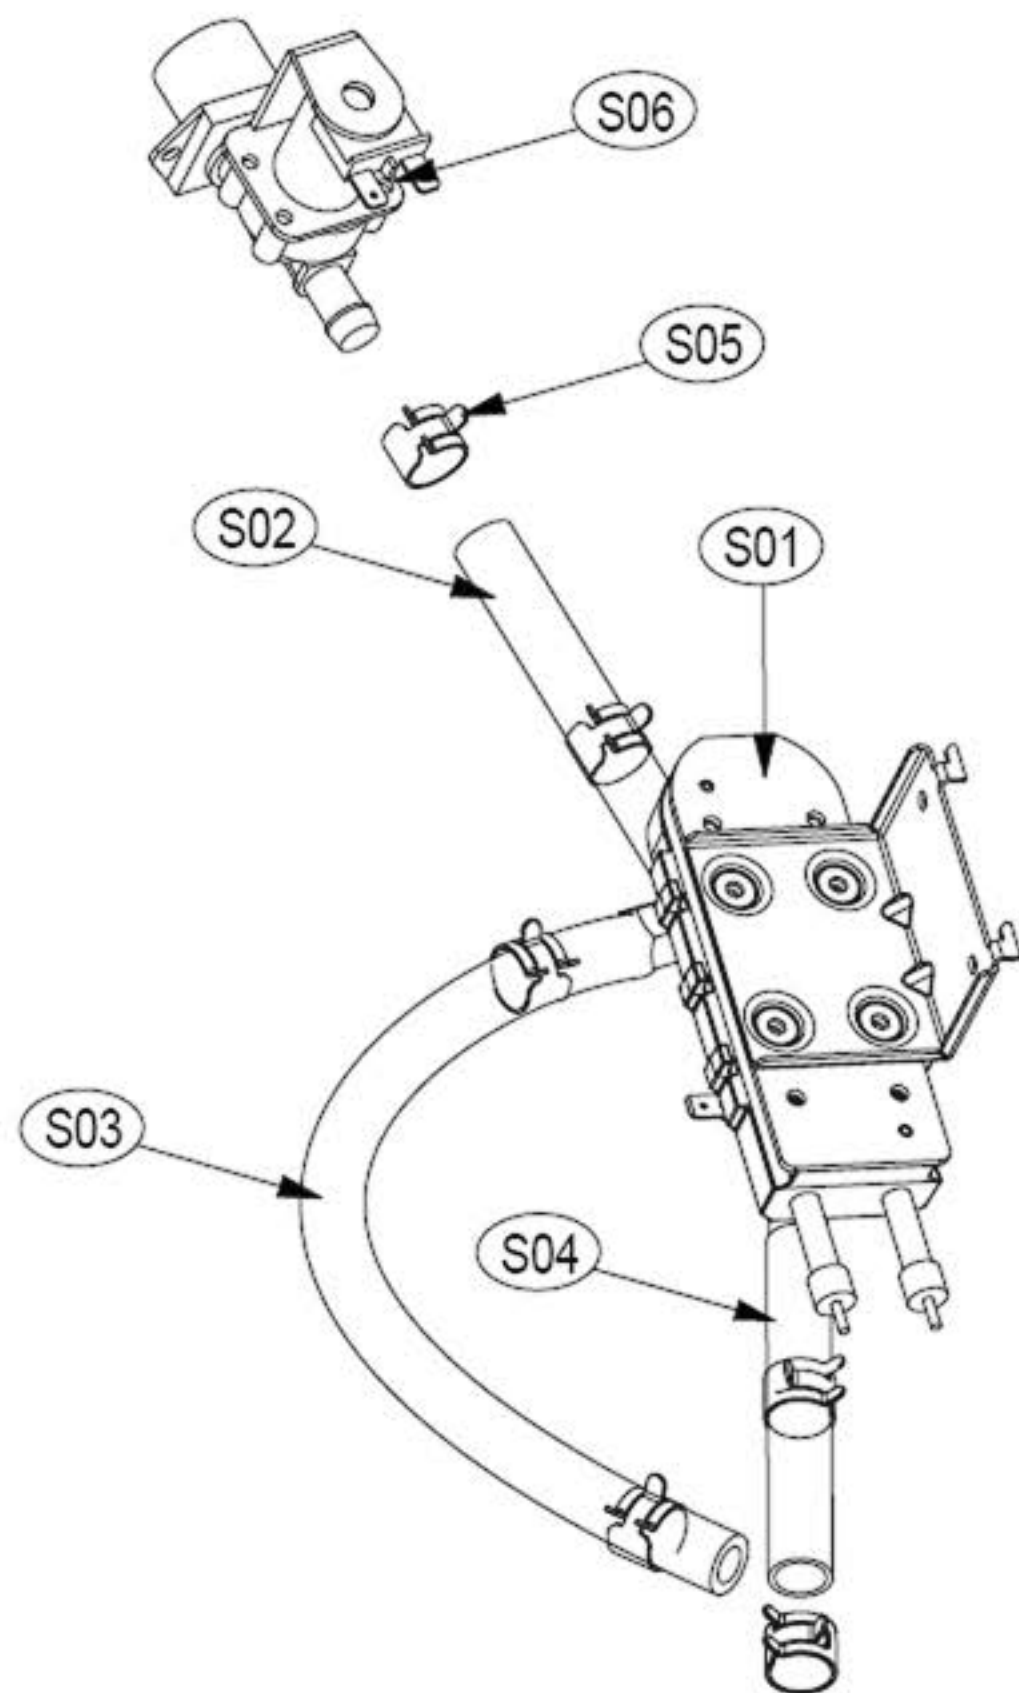

8. DOOR ASS'Y

Door Assembly

ASKO, TLS752GXXL - Gas dryer #107752GPP (TLS752G)

Pos	Spare part No.	Description	Qty	Comment
D01	3612208000	Door Frame - Inner	1 Pc's	
D01-a	7115402008	Screw - Self Tapping	15 Pc's	
D02	36117ABR00	Door Glass	1 Pc's	
D03	3618304300	Door Glass Protection	1 Pc's	
D04	3612903600PP	Door Hinge	1 Pc's	
D05	3610916500PP	Door Hinge Cap	2 Pc's	
D06	3612208110PP	Door Frame - Outer	1 Pc's	
D07	3612323000	Door Gasket	1 Pc's	
D08	3611428310PP	Handle Cover	1 Pc's	
D09	3613101100	Door Hook	1 Pc's	
D09-a	7115401608	Screw-Self Tapping	1 Pc's	

12. UNIT STEAM DRYER AS & UNIT COLD SPRAY AS

Inlet System

ASKO, TLS752GXXL - Gas dryer #107752GPP (TLS752G)

Pos	Spare part No.	Description	Qty	Comment
C01	36104PWE00	BODY COLD SPRAY AS	1 Pc's	
C02	3618110900	JET NOZZLE AS	1 Pc's	
C03	3616063800	NUT HEX	1 Pc's	
C04	3615417900	VALVE INLET	1 Pc's	
C05	3610919300	CAP BODY	1 Pc's	
C05-a	7112401208	Screw-Self Tapping	2 Pc's	
S01	3619606700	UNIT STEAM AS	1 Pc's	
S02-S04	3613275100	HOSE SPRAY	1 Pc's	
S05	3611205830	CLAMP HOSE	1 Pc's	
S06	3615416731	VALVE INLET	1 Pc's	
S06	3619607000	UNIT COLD SPRAY AS	1 Pc's	
S06-a	7122401411	Screw - Self Tapping	2 Pc's	