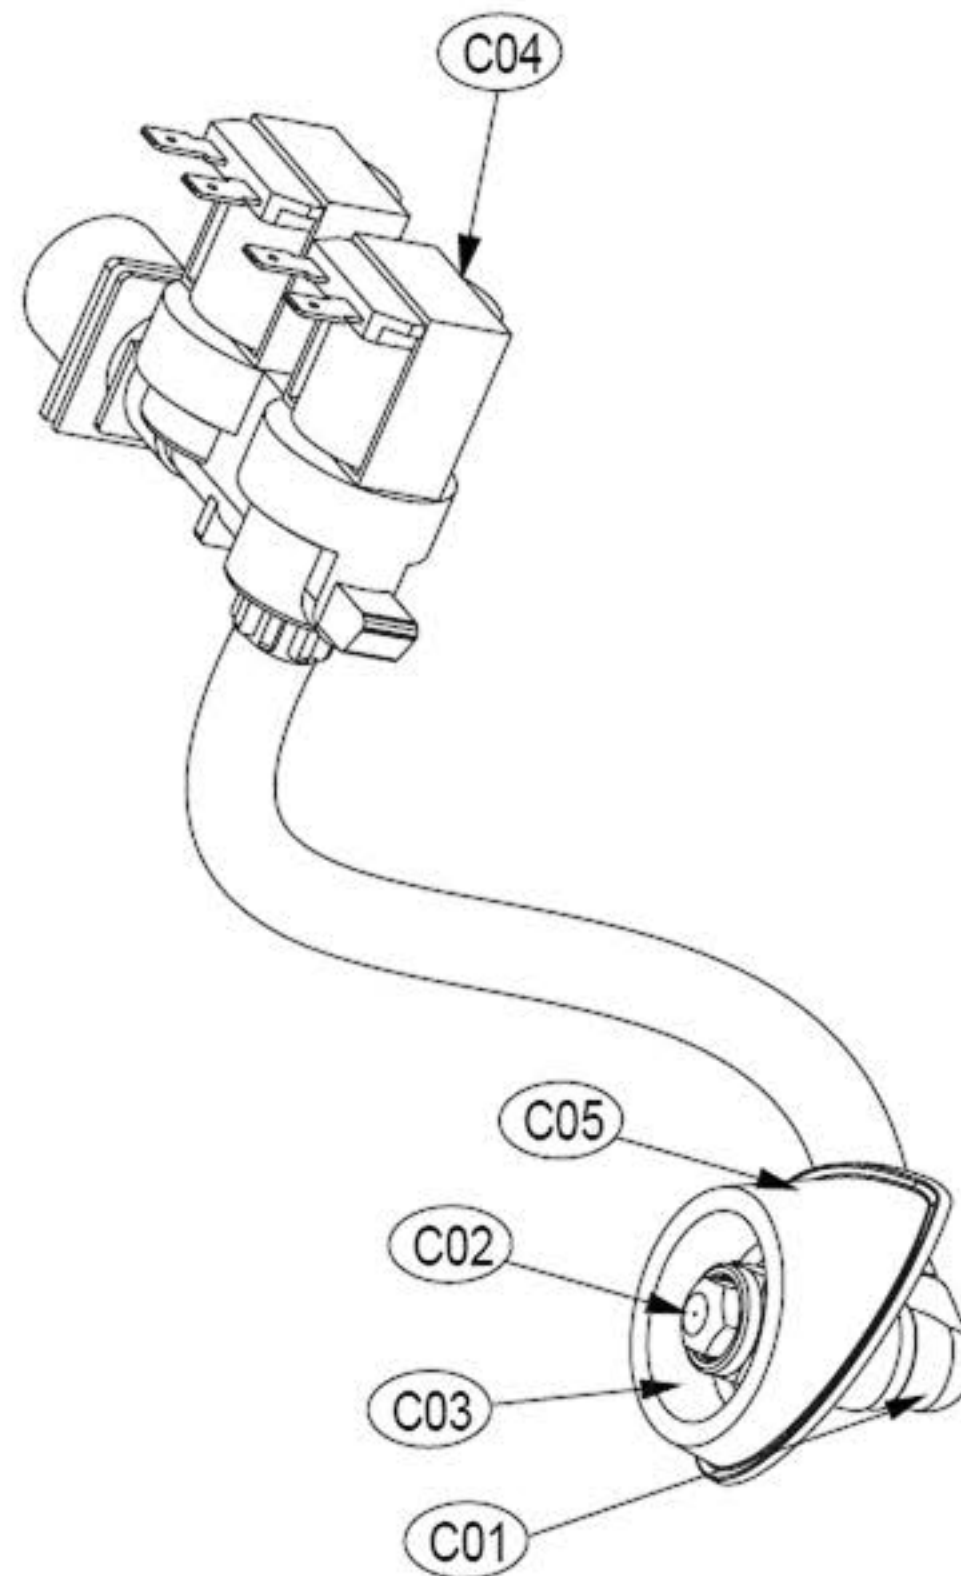

8. DOOR ASS'Y

Door Assembly

ASKO, TLS752GXXL - Gas dryer #107752GPP (TLS752G)

Pos	Spare part No.	Description	Qty	Comment
D01	3612208000	Door Frame - Inner	1 Pc's	
D01-a	7115402008	Screw - Self Tapping	15 Pc's	
D02	36117ABR00	Door Glass	1 Pc's	
D03	3618304300	Door Glass Protection	1 Pc's	
D04	3612903600PP	Door Hinge	1 Pc's	
D05	3610916500PP	Door Hinge Cap	2 Pc's	
D06	3612208110PP	Door Frame - Outer	1 Pc's	
D07	3612323000	Door Gasket	1 Pc's	
D08	3611428310PP	Handle Cover	1 Pc's	
D09	3613101100	Door Hook	1 Pc's	
D09-a	7115401608	Screw-Self Tapping	1 Pc's	

12. UNIT STEAM DRYER AS & UNIT COLD SPRAY AS

Inlet System

ASKO, TLS752GXXL - Gas dryer #107752GPP (TLS752G)

Pos	Spare part No.	Description	Qty	Comment
C01	36104PWE00	BODY COLD SPRAY AS	1 Pc's	
C02	3618110900	JET NOZZLE AS	1 Pc's	
C03	3616063800	NUT HEX	1 Pc's	
C04	3615417900	VALVE INLET	1 Pc's	
C05	3610919300	CAP BODY	1 Pc's	
C05-a	7112401208	Screw-Self Tapping	2 Pc's	
S01	3619606700	UNIT STEAM AS	1 Pc's	
S02-S04	3613275100	HOSE SPRAY	1 Pc's	
S05	3611205830	CLAMP HOSE	1 Pc's	
S06	3615416731	VALVE INLET	1 Pc's	
S06	3619607000	UNIT COLD SPRAY AS	1 Pc's	
S06-a	7122401411	Screw - Self Tapping	2 Pc's	