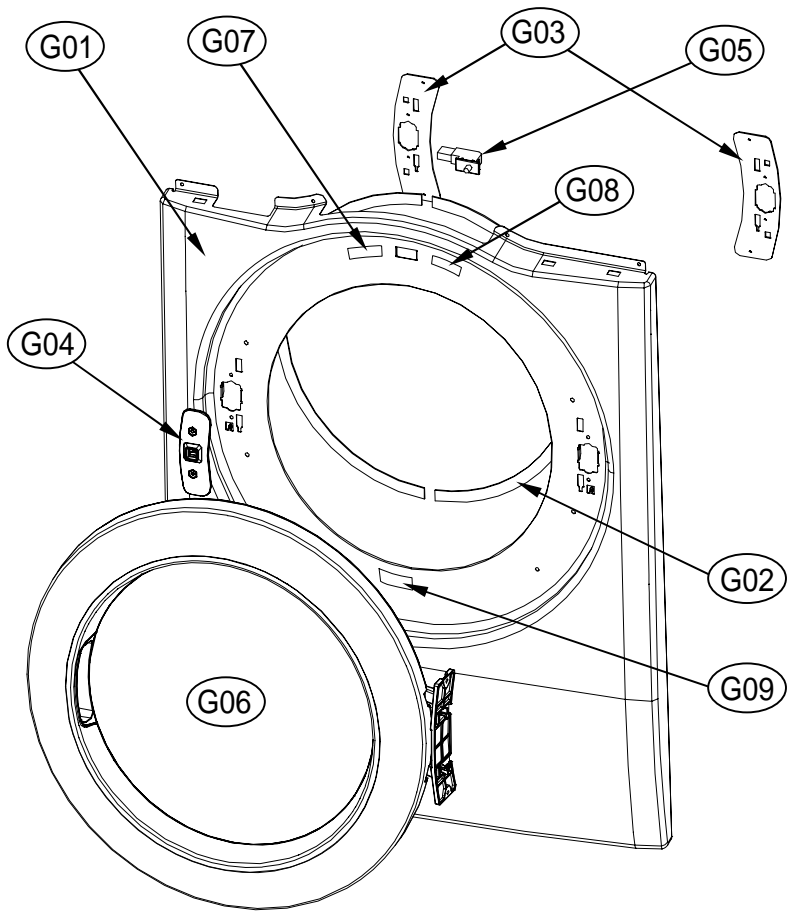

10. CABINET FRONT ASS'Y