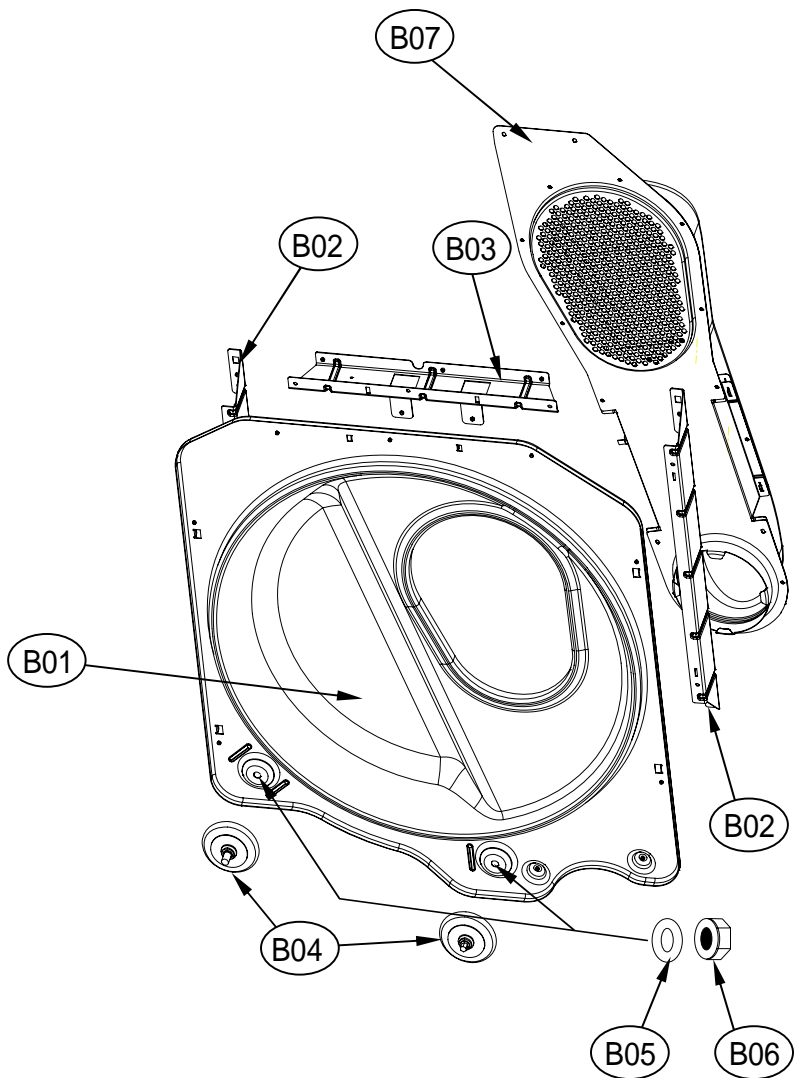

5. DRUM SUPPORT REAR ASS'Y