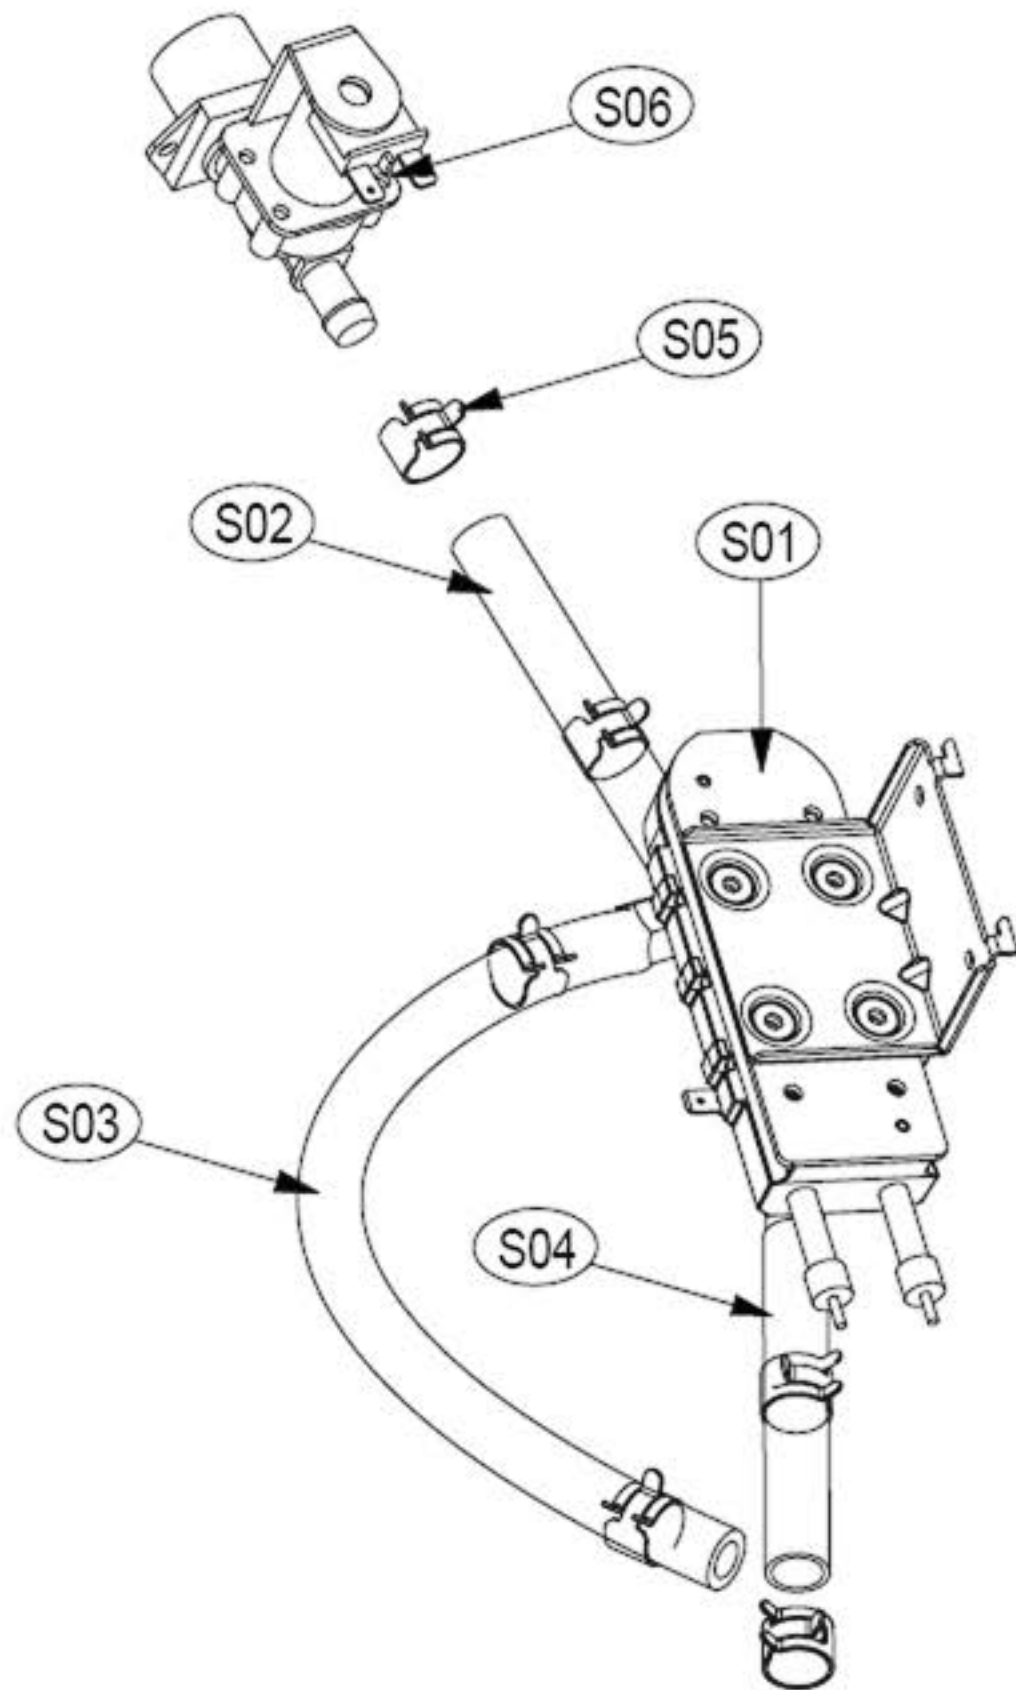

12. UNIT STEAM DRYER AS & UNIT COLD SPRAY AS