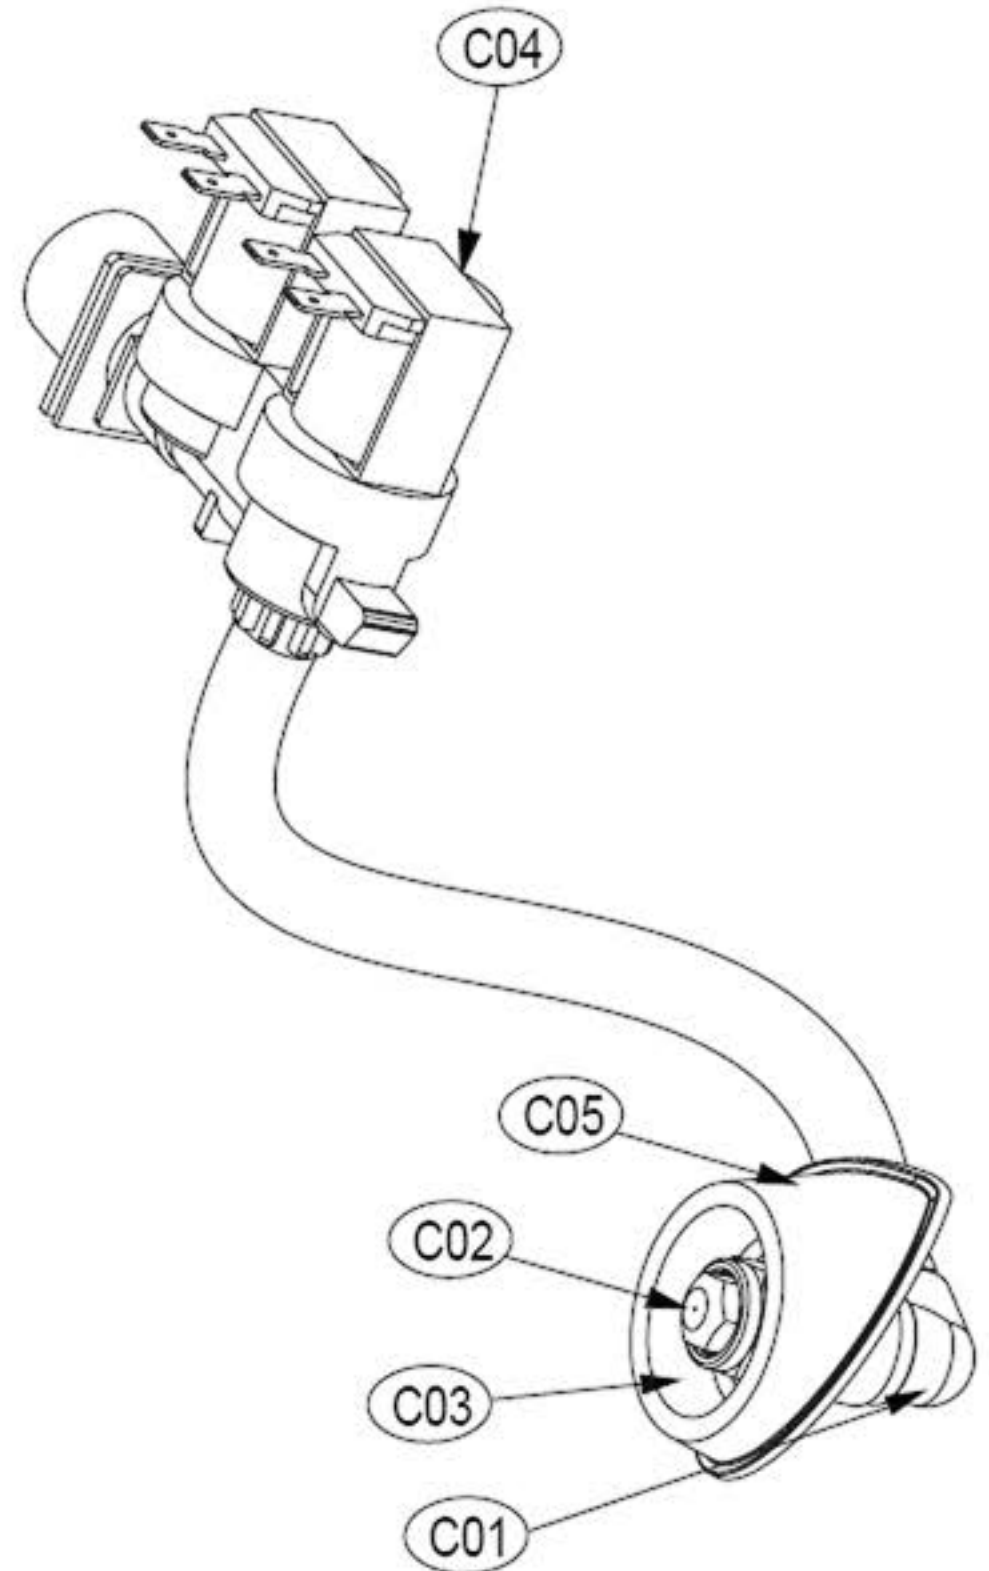

12. UNIT STEAM DRYER AS & UNIT COLD SPRAY AS