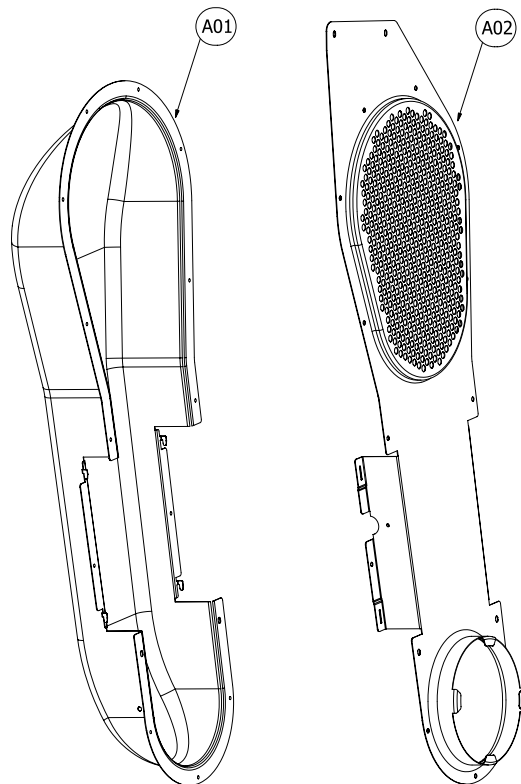

4-2. Gas Type