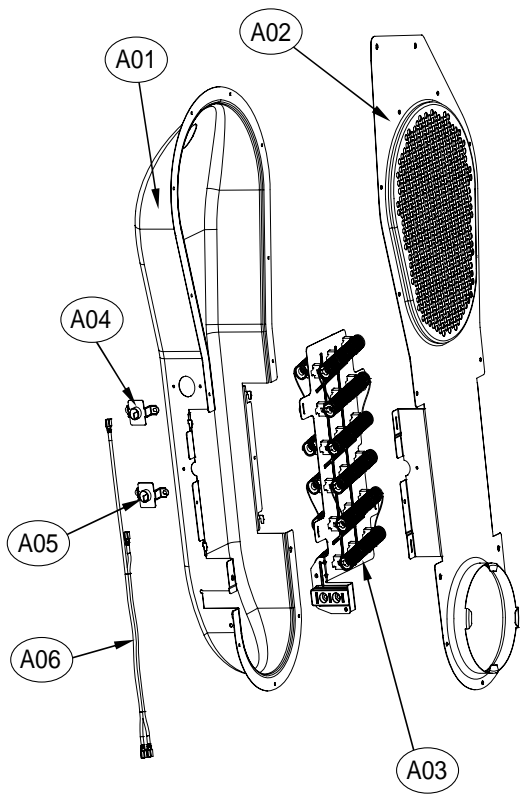

4. HEATER DUCT ASS'Y

4-1. Electric Type