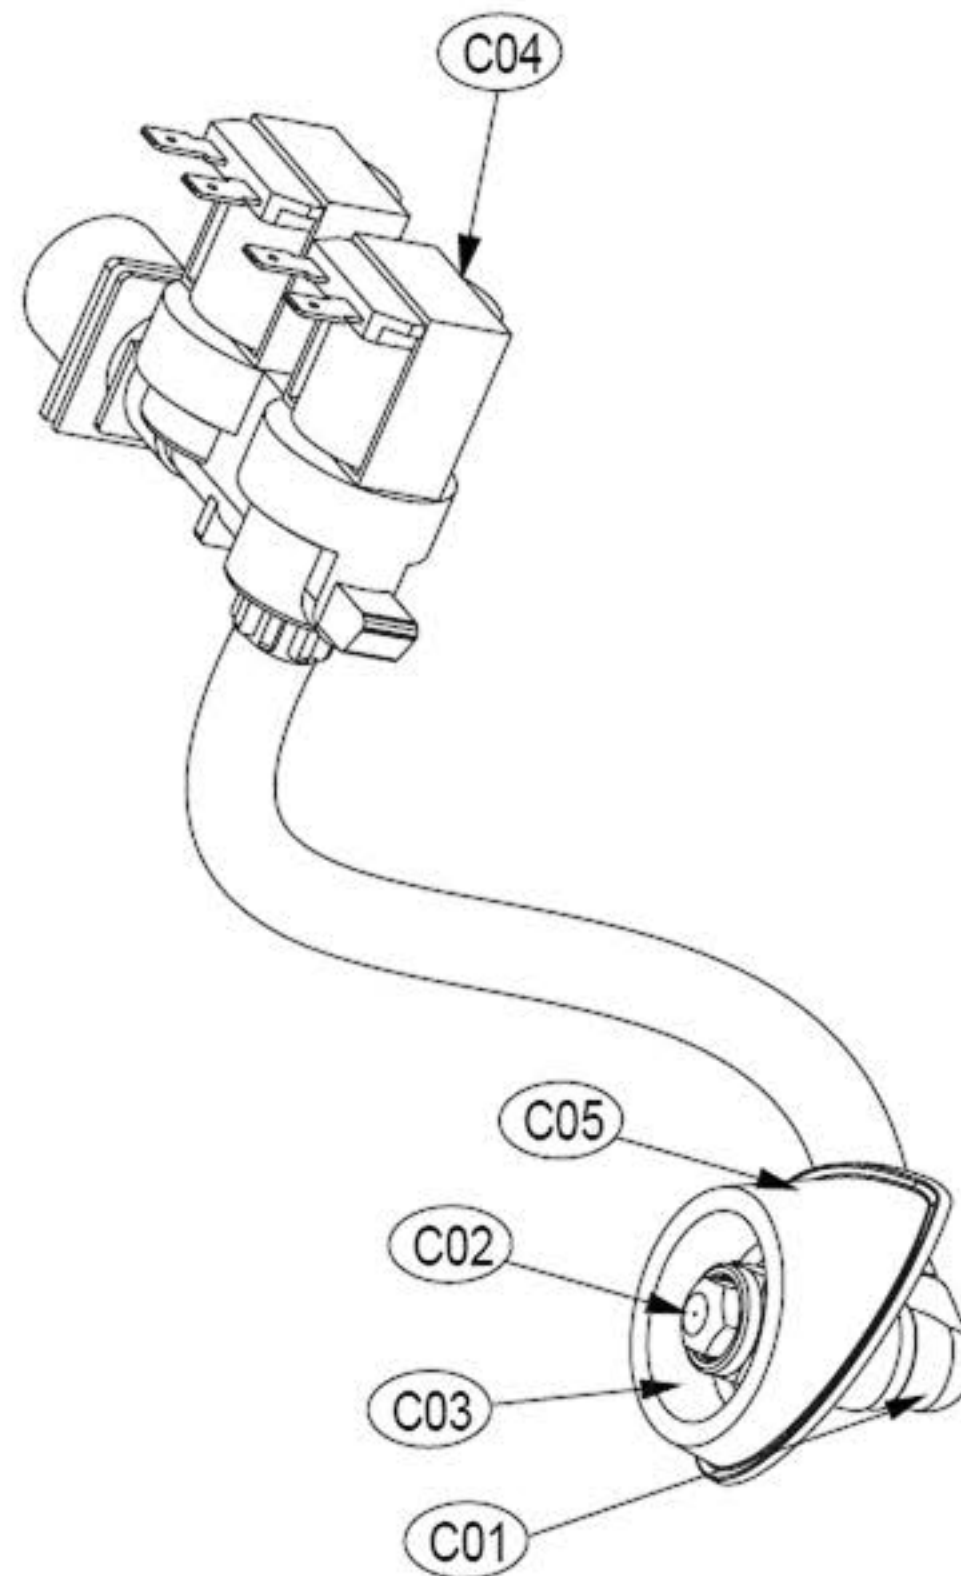

12. UNIT STEAM DRYER AS & UNIT COLD SPRAY AS