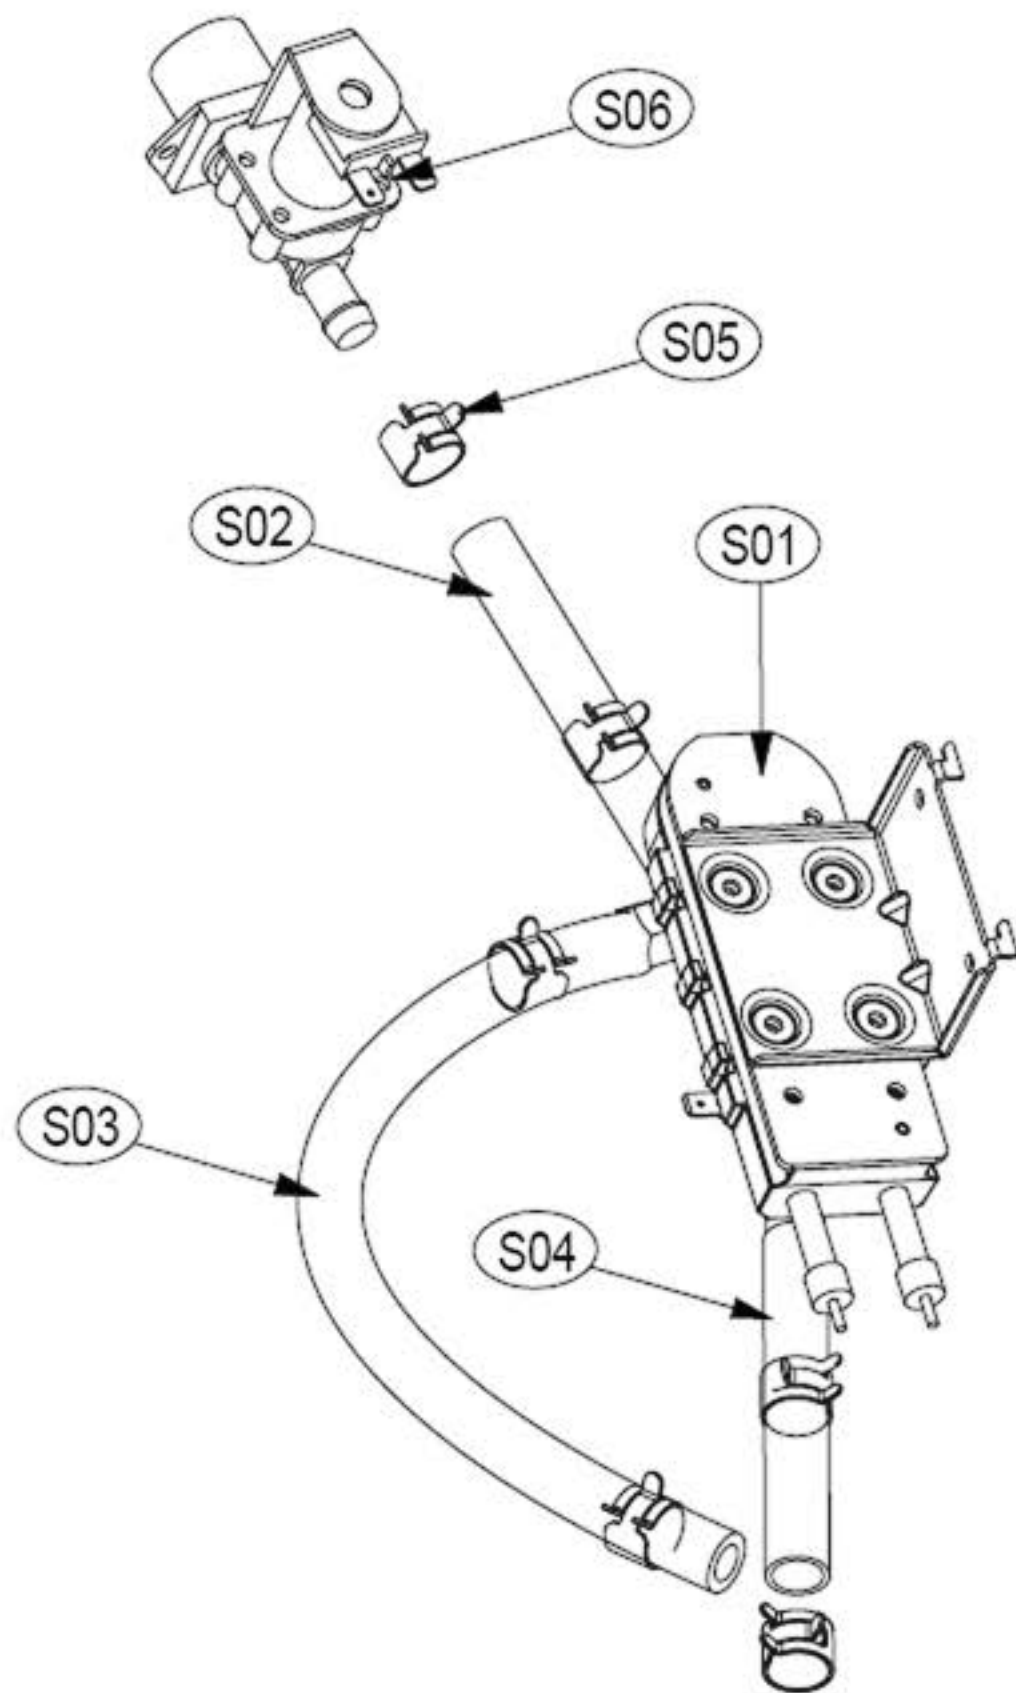

12. UNIT STEAM DRYER AS & UNIT COLD SPRAY AS