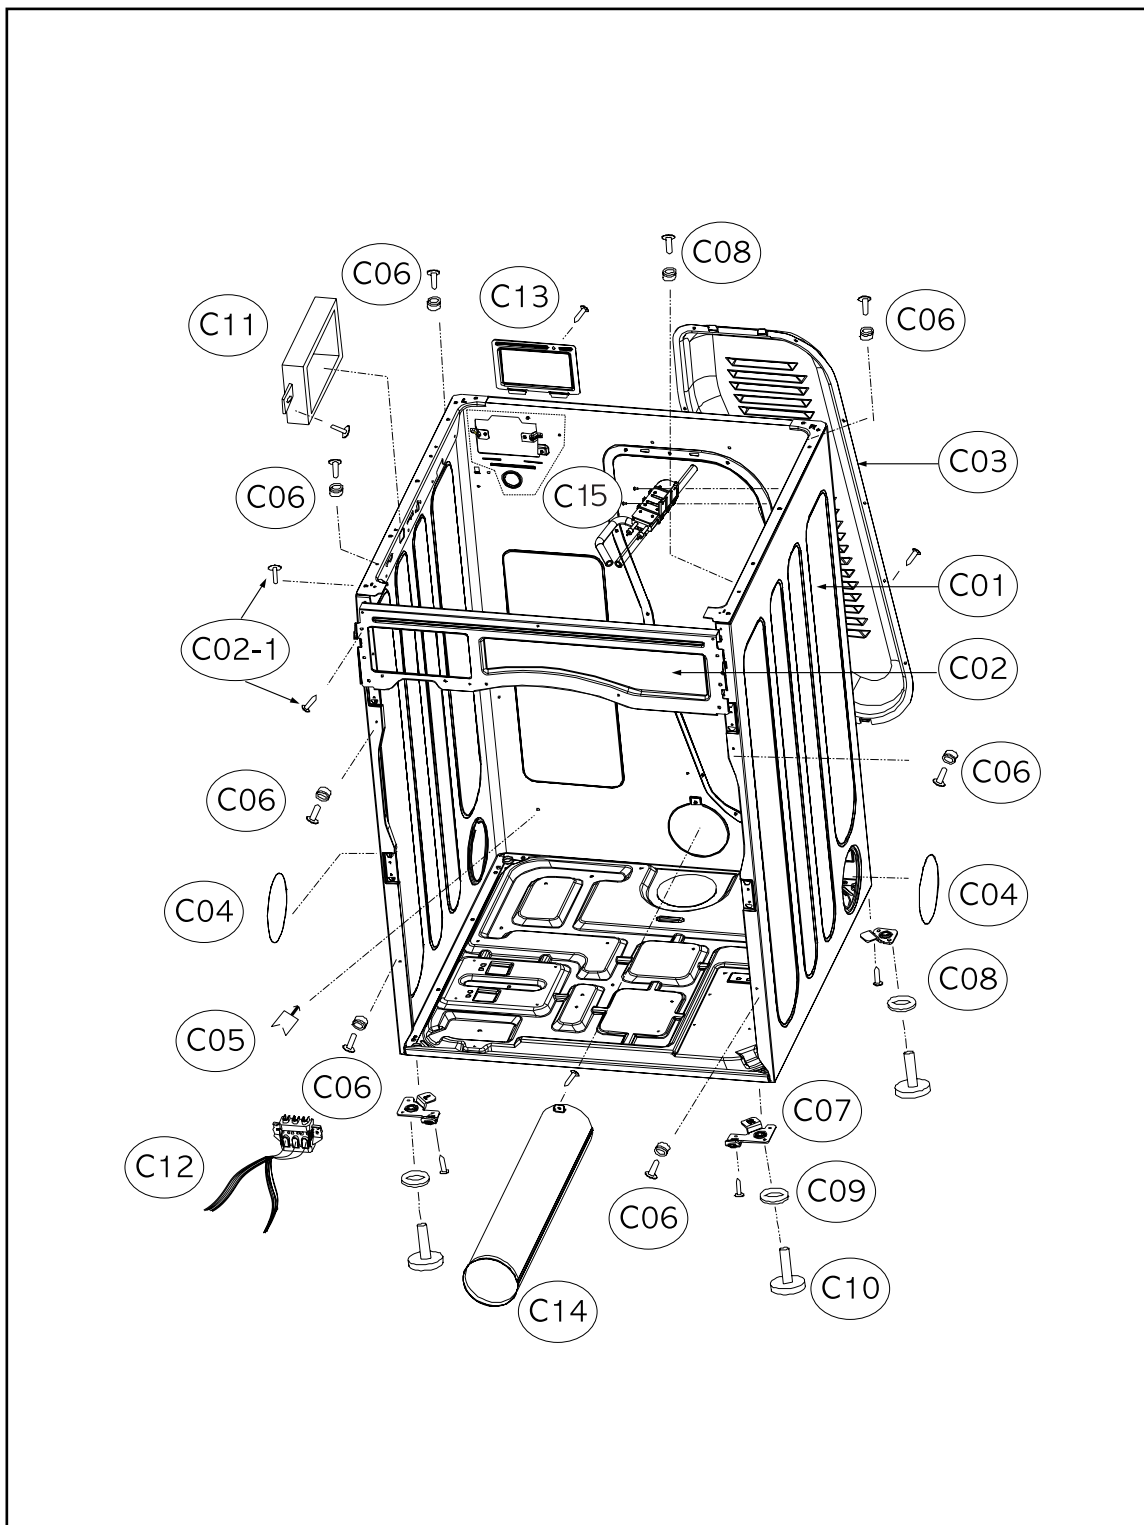

Parts List by Ass'y

1. DRYER CABINET ASS'Y