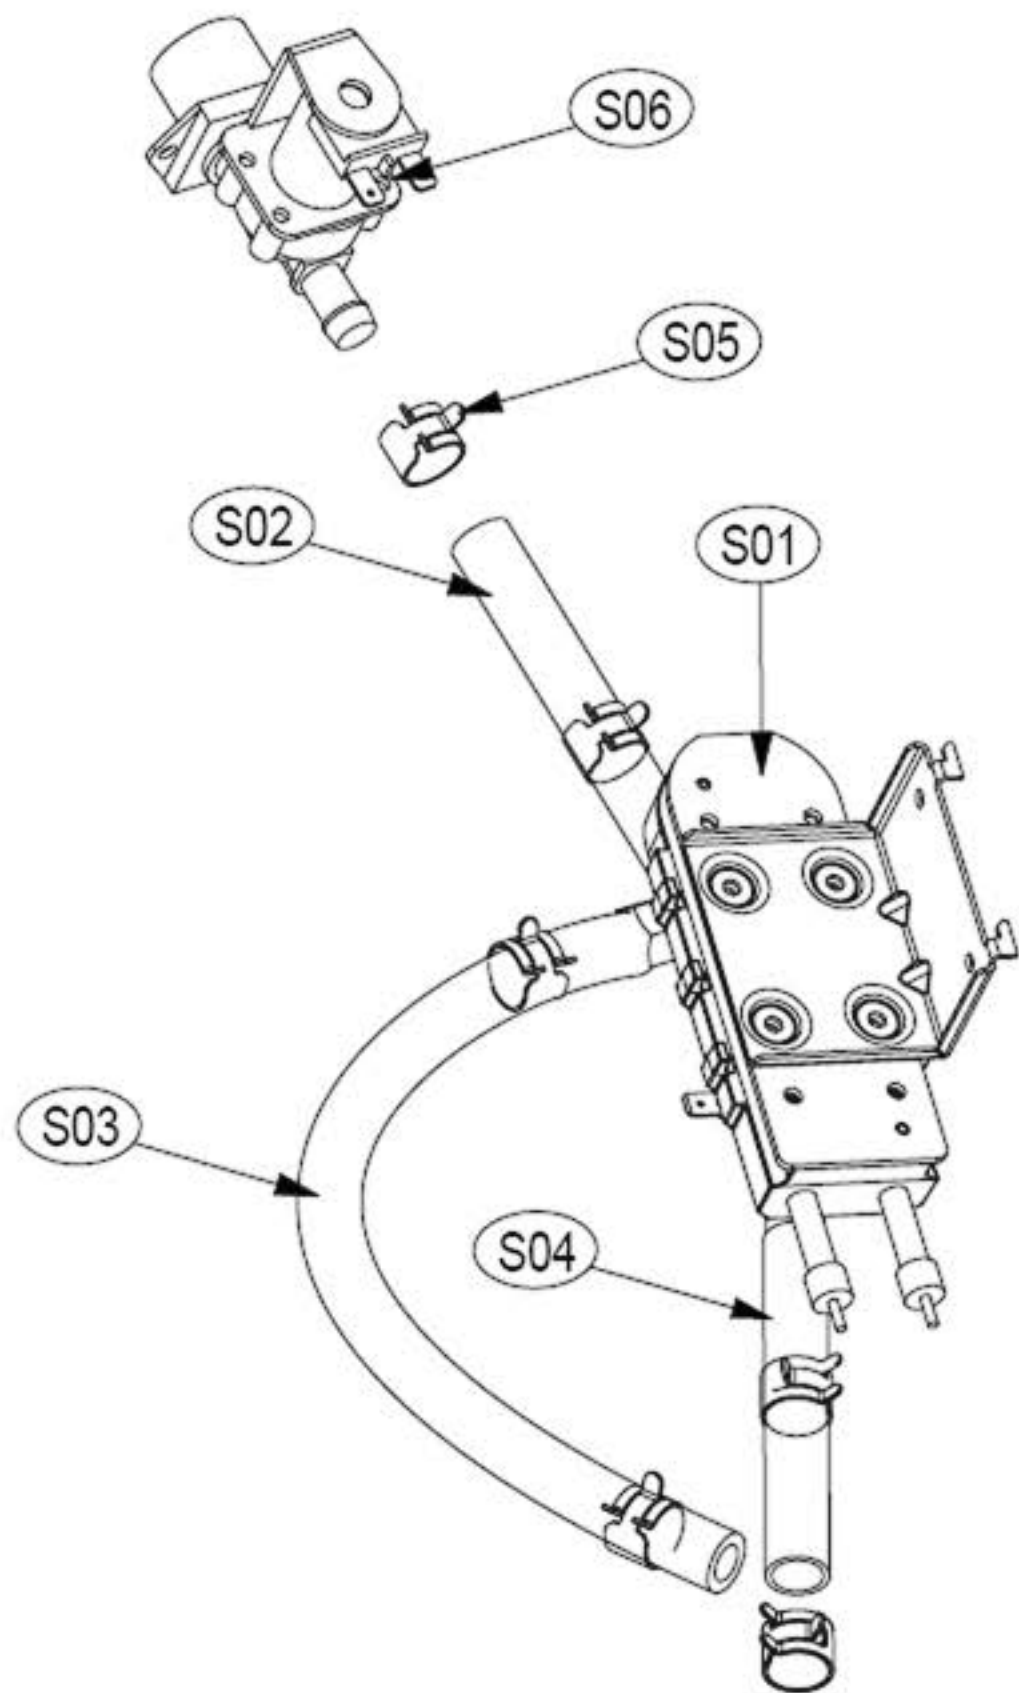

8. DOOR ASS'Y

Door Assembly

ASKO, TLS752XXL - Electric dryer #107752RR (TLS752)

Pos	Spare part No.	Description	Qty	Comment
D01	3612208000	Door Frame - Inner	1 Pc's	
D01-a	7115402008	Screw - Self Tapping	15 Pc's	
D02	36117ABR00	Door Glass	1 Pc's	
D03	3618304300	Door Glass Protection	1 Pc's	
D04	3612903600RR	Door Hinge	1 Pc's	
D05	3610916500RR	Door Hinge Cap	2 Pc's	
D06	3612208110RR	Door Frame - Outer	1 Pc's	
D07	3612323000	Door Gasket	1 Pc's	
D08	3611428310RR	Handle Cover	1 Pc's	
D09	3613101100	Door Hook	1 Pc's	
D09-a	7115401608	Screw-Self Tapping	1 Pc's	

12. UNIT STEAM DRYER AS & UNIT COLD SPRAY AS

Inlet System

ASKO, TLS752XXL - Electric dryer #107752RR (TLS752)

Pos	Spare part No.	Description	Qty	Comment
C01	36104PWE00	BODY COLD SPRAY AS	1 Pc's	
C02	3618110900	JET NOZZLE AS	1 Pc's	
C03	3616063800	NUT HEX	1 Pc's	
C04	3615417900	VALVE INLET	1 Pc's	
C05	3610919300	CAP BODY	1 Pc's	
C05-a	7112401208	Screw-Self Tapping	2 Pc's	
S01	3619606700	UNIT STEAM AS	1 Pc's	
S02-S04	3613275100	HOSE SPRAY	1 Pc's	
S05	3611205830	CLAMP HOSE	1 Pc's	
S06	3615416731	VALVE INLET	1 Pc's	
S06	3619607000	UNIT COLD SPRAY AS	1 Pc's	
S06-a	7122401411	Screw - Self Tapping	2 Pc's	