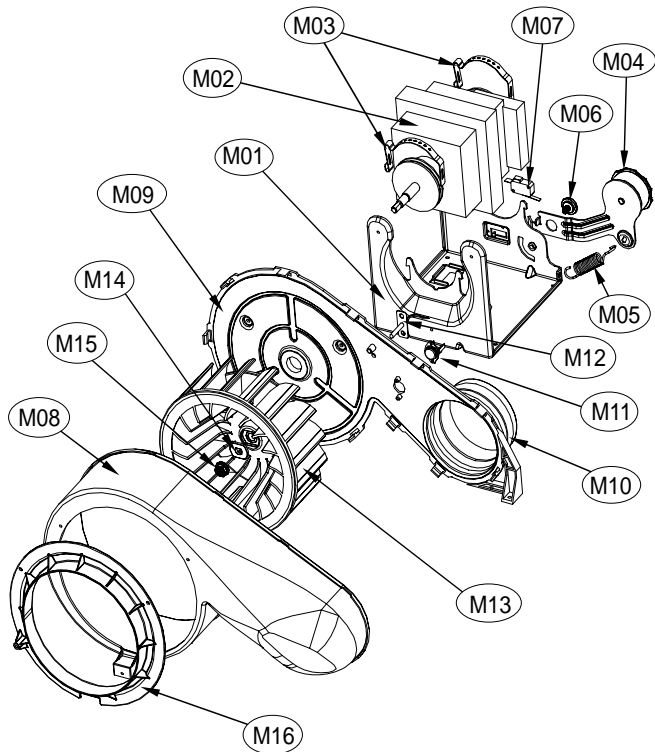

12. UNIT STEAM DRYER AS & UNIT COLD SPRAY AS

Inlet System

ASKO, TLS752XXL - Electric dryer #107752RR (TLS752)

Pos	Spare part No.	Description	Qty	Comment
C01	36104PWE00	BODY COLD SPRAY AS	1 Pc's	
C02	3618110900	JET NOZZLE AS	1 Pc's	
C03	3616063800	NUT HEX	1 Pc's	
C04	3615417900	VALVE INLET	1 Pc's	
C05	3610919300	CAP BODY	1 Pc's	
C05-a	7112401208	Screw-Self Tapping	2 Pc's	
S01	3619606700	UNIT STEAM AS	1 Pc's	
S02-S04	3613275100	HOSE SPRAY	1 Pc's	
S05	3611205830	CLAMP HOSE	1 Pc's	
S06	3615416731	VALVE INLET	1 Pc's	
S06	3619607000	UNIT COLD SPRAY AS	1 Pc's	
S06-a	7122401411	Screw - Self Tapping	2 Pc's	

2. DRYER MOTOR ASS'Y

Motor ass'y dryer

ASKO, TLS752XXL - Electric dryer #107752RR (TLS752)

Pos	Spare part No.	Description	Qty	Comment
M01	3610608500	Motor Bracket	1 Pc's	
M02	36189L5D00	Dryer Motor	1 Pc's	
M03	3611206000	Motor Clamp	2 Pc's	
M04	3610609100	Idler Bracket	1 Pc's	
M05	3615115500	Idler Spring	1 Pc's	
M06	3616039000	Idler Bolt	1 Pc's	
M07	3619047500	Micro Switch	1 Pc's	
M07-a	7121301611	Screw-Self Tapping	2 Pc's	
M08	3611144900	Fan Case - Front	1 Pc's	
M09	3611145000	Fan Case - Rear	1 Pc's	
M10	3612323200	Pipe Gasket	1 Pc's	
M10-a	7112401411	Screw-Self Tapping	3 Pc's	
M11	3619047900	THERMOSTAT FAN	1 Pc's	
M11-a	7121300811	Screw-Self Tapping	2 Pc's	
M12	361AAAAC20	Thermistor	1 Pc's	
M12-a	7122401411	Screw - Self Tapping	1 Pc's	
M13	3611886200	Fan Impeller	1 Pc's	
M14	3616039100	Lock Washer	1 Pc's	
M15	3616039200	Lock Nut	1 Pc's	
M16	3611428200	Fan Cover	1 Pc's	
M16-a	7122401411	Screw - Self Tapping	2 Pc's	