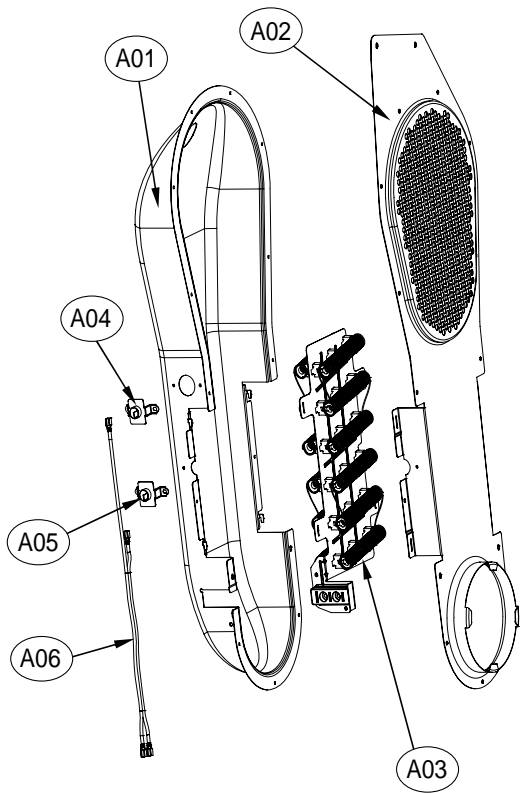

5. DRUM SUPPORT REAR ASS'Y

Rear Assembly Dryer Drum

ASKO, TLS752XXL - Electric dryer #107752RR (TLS752)

Pos	Spare part No.	Description	Qty	Comment
B01	3615304500	Drum Support Rear	1 Pc's	
B02	3610608810	Support Bracket Right Side	1 Pc's	
B02-a	7122401411	Screw - Self Tapping	7 Pc's	
B03	3610608910	Support Bracket Right Upper	1 Pc's	
B03-a	7122401411	Screw - Self Tapping	7 Pc's	
B04	3614714400	Drum Roller	2 Pc's	
B05	3616039400	Washer - Roller	2 Pc's	
B06	3616039300	Nut - Roller	2 Pc's	
B07	3617510100	Inlet Duct Assembly - Elec. Dryer	1 Pc's	

6. SUPPORT DRUM FRONT ASS'Y

Front ass'y dryer drum

ASKO, TLS752XXL - Electric dryer #107752RR (TLS752)

Pos	Spare part No.	Description	Qty	Comment
S01	3615304600	Drum Support Front	1 Pc's	
S02	3613053400	Lamp Housing	1 Pc's	
S03	3613053300	Lamp Socket	1 Pc's	
S04	3613625400	LAMP	1 Pc's	
S05	3615505100	Lamp Cover	1 Pc's	
S05-a	7112401208	Screw-Self Tapping	1 Pc's	
S09	3611909700	Filter Body - Rear	1 Pc's	
S09-a	7122401408	SCREW TAPPING	3 Pc's	
S10	3611909600	Filter Body - Front	1 Pc's	
S10-a	7122401408	SCREW TAPPING	3 Pc's	
S11	3611909810	FILTER AS	1 Pc's	
S11-a	7122401408	SCREW TAPPING	3 Pc's	
S12	3617510400	Outlet Duct Assembly	1 Pc's	
S12-a	7122401408	SCREW TAPPING	3 Pc's	
S13	3614825500	Moisture Sensor	2 Pc's	
S14	3612009600	Sensor Bracket - Center	1 Pc's	
S15	3612009700	Sensor Bracket - Right	1 Pc's	
S16	3612797200	Harness - Sensor	1 Pc's	

4. HEATER DUCT ASS'Y

4-1. Electric Type

4-2. Gas Type

Rear Assembly Dryer

ASKO, TLS752XXL - Electric dryer #107752RR (TLS752)

Pos	Spare part No.	Description	Qty	Comment
A01	3617510200	Inlet Duct - Rear	1 Pc's	
A01-a	7122400811	Screw-Self Tapping	12 Pc's	
A02	3617510300	Inlet Duct - Front	1 Pc's	
A03	3612802500	Heater - Dryer	1 Pc's	
A04	3619047600	Thermostat - Hi Limit	1 Pc's	
A04-a	7122400811	Screw-Self Tapping	2 Pc's	
A05	3619047800	Thermostat Cut-Out	1 Pc's	
A05-a	7122400811	Screw-Self Tapping	2 Pc's	
A06	3612797100	Heater Harness - Dryer	1 Pc's	