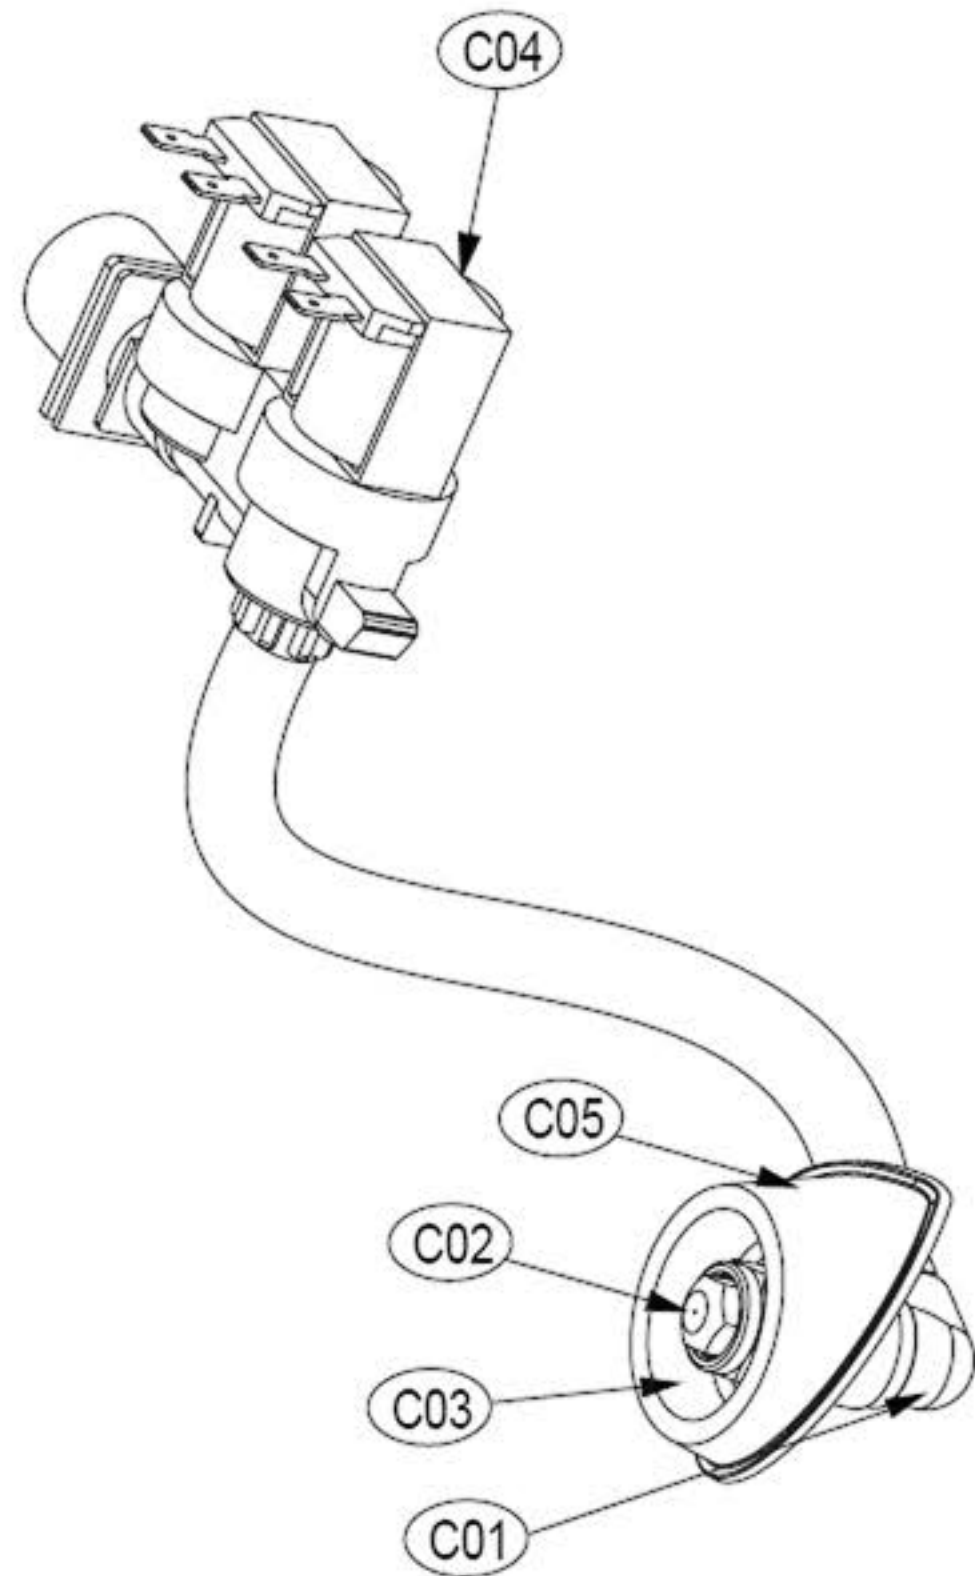

8. DOOR ASS'Y

Door Assembly

ASKO, TLS752XXL - Electric dryer #107752RR (TLS752)

Pos	Spare part No.	Description	Qty	Comment
D01	3612208000	Door Frame - Inner	1 Pc's	
D01-a	7115402008	Screw - Self Tapping	15 Pc's	
D02	36117ABR00	Door Glass	1 Pc's	
D03	3618304300	Door Glass Protection	1 Pc's	
D04	3612903600RR	Door Hinge	1 Pc's	
D05	3610916500RR	Door Hinge Cap	2 Pc's	
D06	3612208110RR	Door Frame - Outer	1 Pc's	
D07	3612323000	Door Gasket	1 Pc's	
D08	3611428310RR	Handle Cover	1 Pc's	
D09	3613101100	Door Hook	1 Pc's	
D09-a	7115401608	Screw-Self Tapping	1 Pc's	

12. UNIT STEAM DRYER AS & UNIT COLD SPRAY AS

Inlet System

ASKO, TLS752XXL - Electric dryer #107752RR (TLS752)

Pos	Spare part No.	Description	Qty	Comment
C01	36104PWE00	BODY COLD SPRAY AS	1 Pc's	
C02	3618110900	JET NOZZLE AS	1 Pc's	
C03	3616063800	NUT HEX	1 Pc's	
C04	3615417900	VALVE INLET	1 Pc's	
C05	3610919300	CAP BODY	1 Pc's	
C05-a	7112401208	Screw-Self Tapping	2 Pc's	
S01	3619606700	UNIT STEAM AS	1 Pc's	
S02-S04	3613275100	HOSE SPRAY	1 Pc's	
S05	3611205830	CLAMP HOSE	1 Pc's	
S06	3615416731	VALVE INLET	1 Pc's	
S06	3619607000	UNIT COLD SPRAY AS	1 Pc's	
S06-a	7122401411	Screw - Self Tapping	2 Pc's	