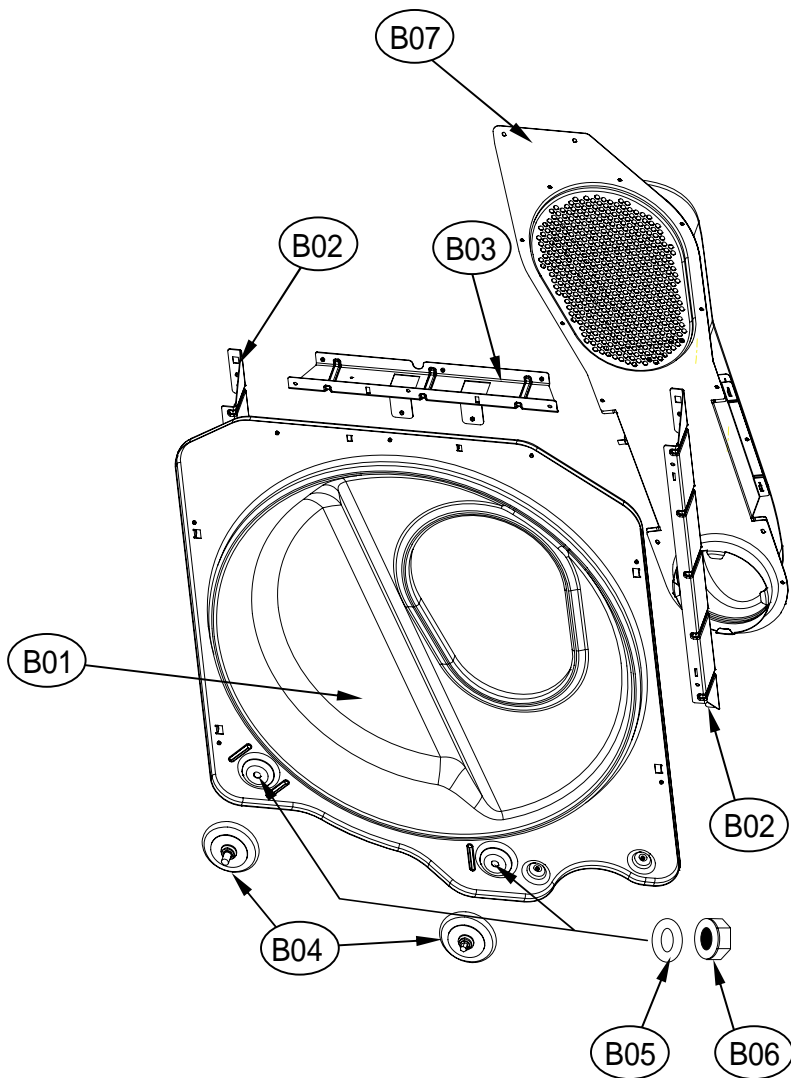

5. DRUM SUPPORT REAR ASS'Y