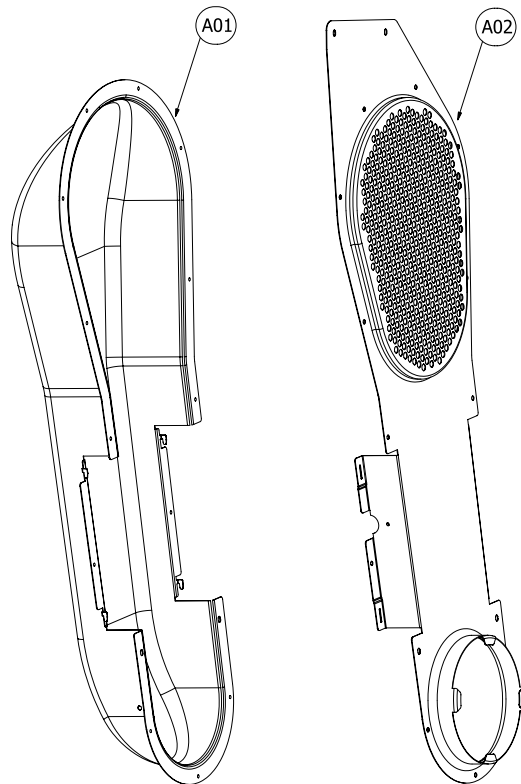

5. DRUM SUPPORT REAR ASS'Y

Rear Assembly Dryer Drum

ASKO, TLS752XXL - Electric dryer #107752RR (TLS752)

Pos	Spare part No.	Description	Qty	Comment
B01	3615304500	Drum Support Rear	1 Pc's	
B02	3610608810	Support Bracket Right Side	1 Pc's	
B02-a	7122401411	Screw - Self Tapping	7 Pc's	
B03	3610608910	Support Bracket Right Upper	1 Pc's	
B03-a	7122401411	Screw - Self Tapping	7 Pc's	
B04	3614714400	Drum Roller	2 Pc's	
B05	3616039400	Washer - Roller	2 Pc's	
B06	3616039300	Nut - Roller	2 Pc's	
B07	3617510100	Inlet Duct Assembly - Elec. Dryer	1 Pc's	

6. SUPPORT DRUM FRONT ASS'Y

Front ass'y dryer drum

ASKO, TLS752XXL - Electric dryer #107752RR (TLS752)

Pos	Spare part No.	Description	Qty	Comment
S01	3615304600	Drum Support Front	1 Pc's	
S02	3613053400	Lamp Housing	1 Pc's	
S03	3613053300	Lamp Socket	1 Pc's	
S04	3613625400	LAMP	1 Pc's	
S05	3615505100	Lamp Cover	1 Pc's	
S05-a	7112401208	Screw-Self Tapping	1 Pc's	
S09	3611909700	Filter Body - Rear	1 Pc's	
S09-a	7122401408	SCREW TAPPING	3 Pc's	
S10	3611909600	Filter Body - Front	1 Pc's	
S10-a	7122401408	SCREW TAPPING	3 Pc's	
S11	3611909810	FILTER AS	1 Pc's	
S11-a	7122401408	SCREW TAPPING	3 Pc's	
S12	3617510400	Outlet Duct Assembly	1 Pc's	
S12-a	7122401408	SCREW TAPPING	3 Pc's	
S13	3614825500	Moisture Sensor	2 Pc's	
S14	3612009600	Sensor Bracket - Center	1 Pc's	
S15	3612009700	Sensor Bracket - Right	1 Pc's	
S16	3612797200	Harness - Sensor	1 Pc's	

4. HEATER DUCT ASS'Y

4-1. Electric Type

4-2. Gas Type

Rear Assembly Dryer

ASKO, TLS752XXL - Electric dryer #107752RR (TLS752)

Pos	Spare part No.	Description	Qty	Comment
A01	3617510200	Inlet Duct - Rear	1 Pc's	
A01-a	7122400811	Screw-Self Tapping	12 Pc's	
A02	3617510300	Inlet Duct - Front	1 Pc's	
A03	3612802500	Heater - Dryer	1 Pc's	
A04	3619047600	Thermostat - Hi Limit	1 Pc's	
A04-a	7122400811	Screw-Self Tapping	2 Pc's	
A05	3619047800	Thermostat Cut-Out	1 Pc's	
A05-a	7122400811	Screw-Self Tapping	2 Pc's	
A06	3612797100	Heater Harness - Dryer	1 Pc's	