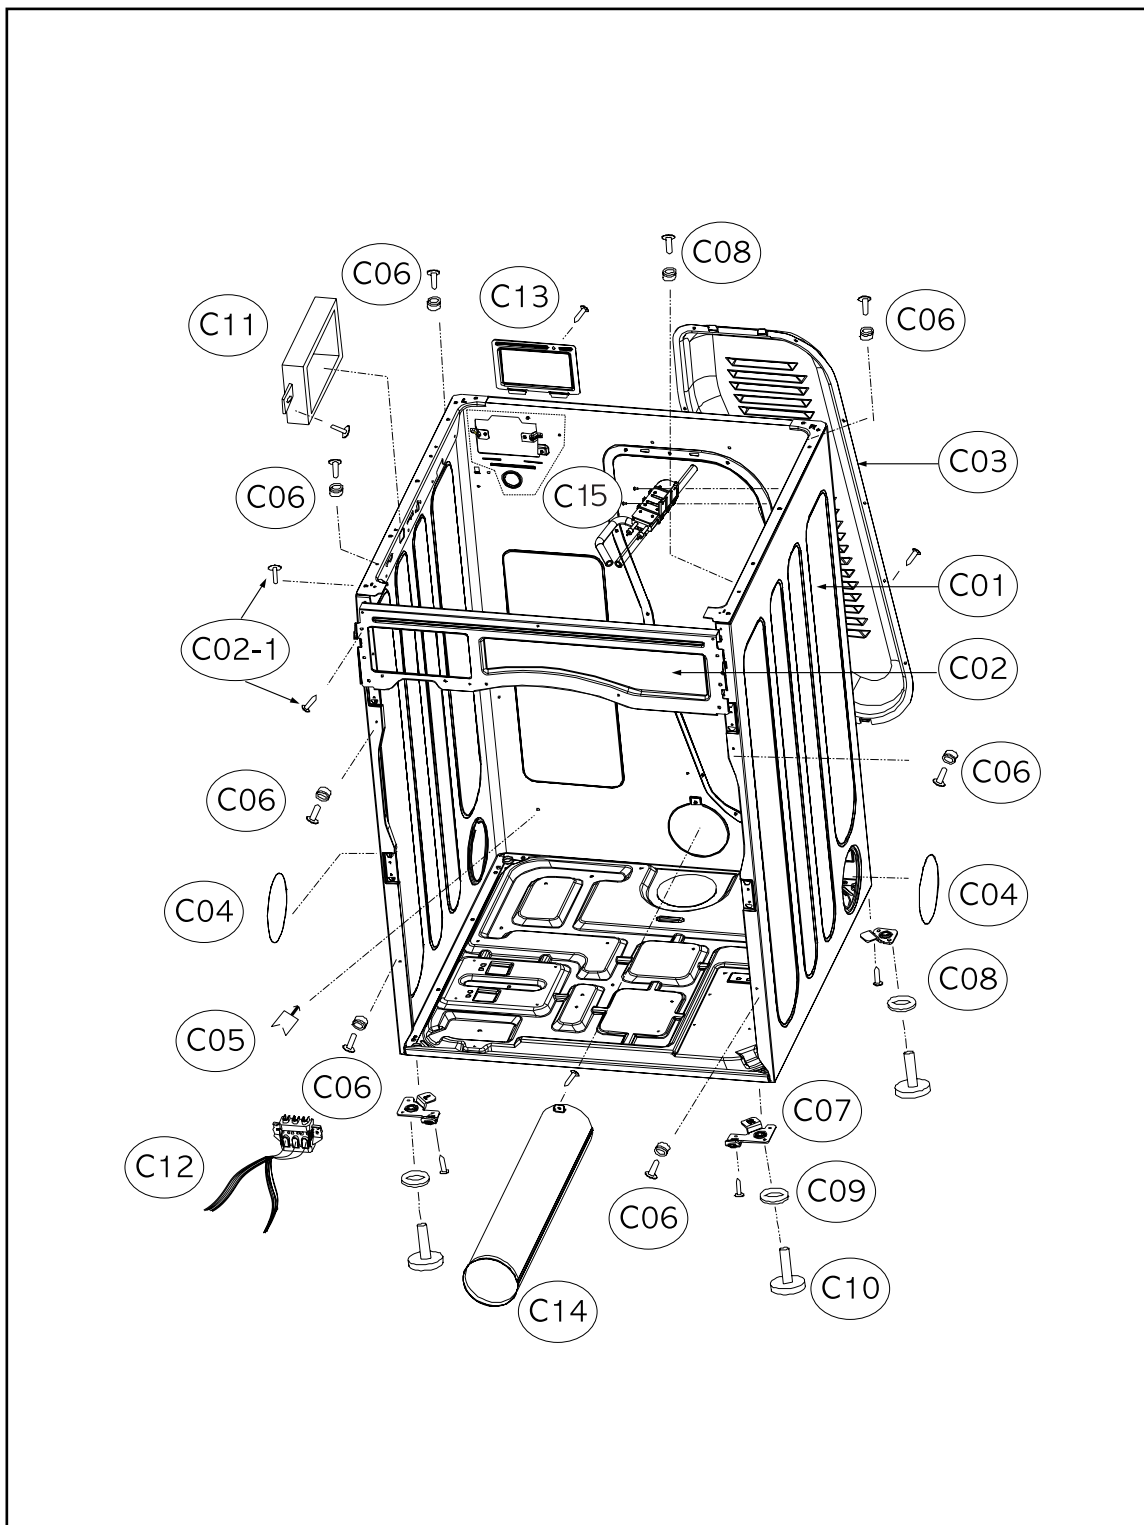

Parts List by Ass'y

1. DRYER CABINET ASS'Y

Cabinet

ASKO, TLS752XXL - Electric dryer #107752RR (TLS752)

Pos	Spare part No.	Description	Qty	Comment
C01	3610392900	Base	1 Pc's	
C01	3612206500	Frame Top - Left	1 Pc's	
C01	3612206600	Frame Top - Right	1 Pc's	
C02	3612207900	Front Frame Upper	1 Pc's	
C02-a	7121401411	Screw - Self Tapping	6 Pc's	
C03	3611427900	Back Cover	1 Pc's	
C03-a	7112401411	Screw-Self Tapping	12 Pc's	
C04	3611428010RR	Duct Cover	2 Pc's	
C06	3612008000	Panel Clip	6 Pc's	
C06-a	7121401211	Screw - Self Tapping	6 Pc's	
C07	3615304200	Front Leg Support	2 Pc's	
C08	3615304300	Rear Leg Support	2 Pc's	
C09	3612006400	Leg Locking Nut	4 Pc's	
C10	3612100700	Leg Adjustable	4 Pc's	
C10-a	7122401411	Screw - Self Tapping	2 Pc's	
C11	PRPSSWAD44	PCB DRYER ELECTRIC MAIN AS	1 Pc's	
C12	3612799100	Harness, E-Dryer Main, Hot steam	1 Pc's	
C12-a	7121401411	Screw - Self Tapping	6 Pc's	
C12-b	7S422X4081	Earth Ground Screw	2 Pc's	
C14	3611428100	Terminal Block Cover	1 Pc's	
C14	3614413600	Exhaust Pipe	1 Pc's	
C14-a	7112401008	Screw-Self Tapping	1 Pc's	
C14-a	7112401411	Screw-Self Tapping	1 Pc's	
C15	3619606900	UNIT STEAM DRYER AS	1 Pc's	
C15-a	7122401411	Screw - Self Tapping	2 Pc's	

8. DOOR ASS'Y

Door Assembly

ASKO, TLS752XXL - Electric dryer #107752RR (TLS752)

Pos	Spare part No.	Description	Qty	Comment
D01	3612208000	Door Frame - Inner	1 Pc's	
D01-a	7115402008	Screw - Self Tapping	15 Pc's	
D02	36117ABR00	Door Glass	1 Pc's	
D03	3618304300	Door Glass Protection	1 Pc's	
D04	3612903600RR	Door Hinge	1 Pc's	
D05	3610916500RR	Door Hinge Cap	2 Pc's	
D06	3612208110RR	Door Frame - Outer	1 Pc's	
D07	3612323000	Door Gasket	1 Pc's	
D08	3611428310RR	Handle Cover	1 Pc's	
D09	3613101100	Door Hook	1 Pc's	
D09-a	7115401608	Screw-Self Tapping	1 Pc's	