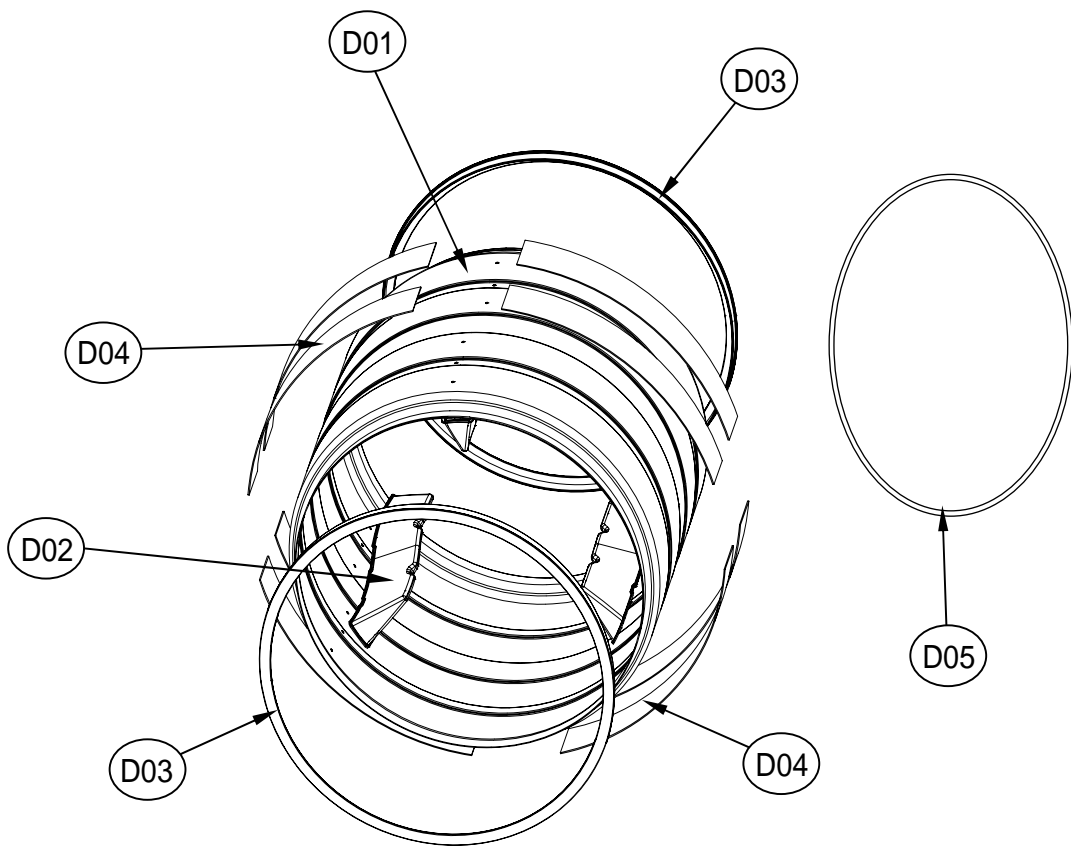

7. DRUM ASS'Y

Drum Assembly

ASKO, TLS752XXL - Electric dryer #107752RR (TLS752)

Pos	Spare part No.	Description	Qty	Comment
D01	3617011000	DRUM	1 Pc's	
D02	361A401050	LIFTER	3 Pc's	
D02-a	7122502008	Screw-Self Tapping	12 Pc's	
D03	3614010600	Drum Seal	2 Pc's	
D04	3614111100	PAD DRUM	6 Pc's	
D05	3616591200	Belt	1 Pc's	