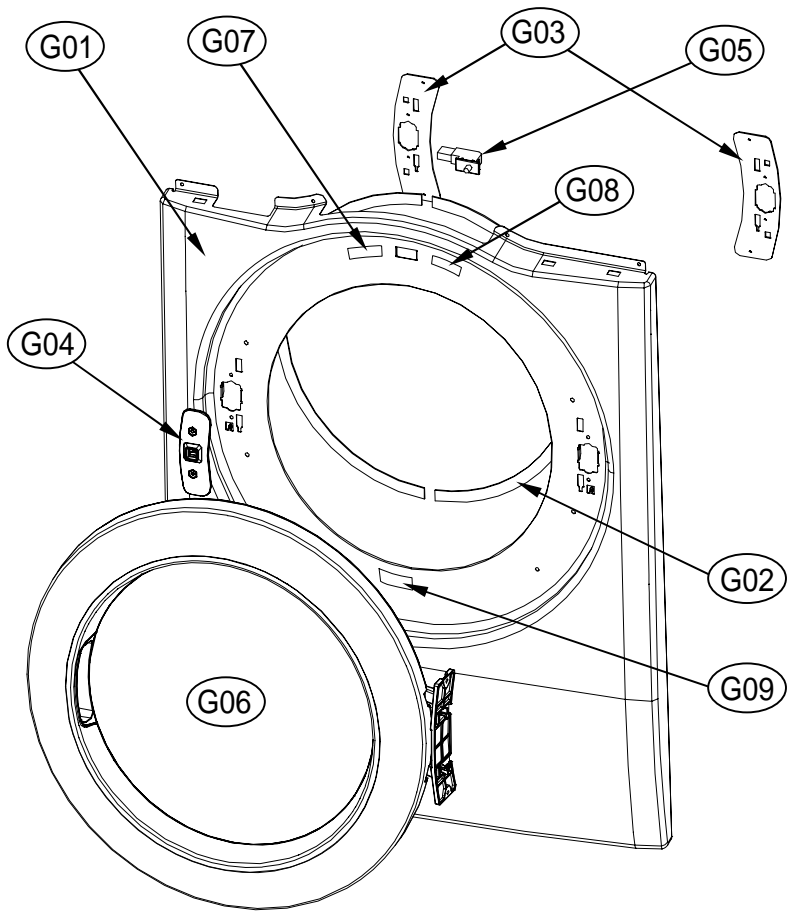

6. SUPPORT DRUM FRONT ASS'Y

Front ass'y dryer drum

ASKO, TLS752XXL - Electric dryer #107752RR (TLS752)

Pos	Spare part No.	Description	Qty	Comment
S01	3615304600	Drum Support Front	1 Pc's	
S02	3613053400	Lamp Housing	1 Pc's	
S03	3613053300	Lamp Socket	1 Pc's	
S04	3613625400	LAMP	1 Pc's	
S05	3615505100	Lamp Cover	1 Pc's	
S05-a	7112401208	Screw-Self Tapping	1 Pc's	
S09	3611909700	Filter Body - Rear	1 Pc's	
S09-a	7122401408	SCREW TAPPING	3 Pc's	
S10	3611909600	Filter Body - Front	1 Pc's	
S10-a	7122401408	SCREW TAPPING	3 Pc's	
S11	3611909810	FILTER AS	1 Pc's	
S11-a	7122401408	SCREW TAPPING	3 Pc's	
S12	3617510400	Outlet Duct Assembly	1 Pc's	
S12-a	7122401408	SCREW TAPPING	3 Pc's	
S13	3614825500	Moisture Sensor	2 Pc's	
S14	3612009600	Sensor Bracket - Center	1 Pc's	
S15	3612009700	Sensor Bracket - Right	1 Pc's	
S16	3612797200	Harness - Sensor	1 Pc's	

4. HEATER DUCT ASS'Y

4-1. Electric Type

4-2. Gas Type

Rear Assembly Dryer

ASKO, TLS752XXL - Electric dryer #107752RR (TLS752)

Pos	Spare part No.	Description	Qty	Comment
A01	3617510200	Inlet Duct - Rear	1 Pc's	
A01-a	7122400811	Screw-Self Tapping	12 Pc's	
A02	3617510300	Inlet Duct - Front	1 Pc's	
A03	3612802500	Heater - Dryer	1 Pc's	
A04	3619047600	Thermostat - Hi Limit	1 Pc's	
A04-a	7122400811	Screw-Self Tapping	2 Pc's	
A05	3619047800	Thermostat Cut-Out	1 Pc's	
A05-a	7122400811	Screw-Self Tapping	2 Pc's	
A06	3612797100	Heater Harness - Dryer	1 Pc's	

10. CABINET FRONT ASS'Y

Cabinet Front

ASKO, TLS752XXL - Electric dryer #107752RR (TLS752)

Pos	Spare part No.	Description	Qty	Comment
G01	3610812500RRK	Front Panel RR w/labels	1 Pc's	
G02	3612323350	GASKET CABINET F	4 Pc's	
G03	3615304400	Hinge Support	2 Pc's	
G04	3613802500	Door Lock	1 Pc's	
G04-a	7002401608	Machine Screw	2 Pc's	
G05	3619047700	Door Switch	1 Pc's	
G06	36117ABQ00RR	DOOR AS	1 Pc's	
G07	3613558800	Warning Label	1 Pc's	
G08	3613557600	Caution Label	1 Pc's	
G09	3613558900	Rating Label	1 Pc's	