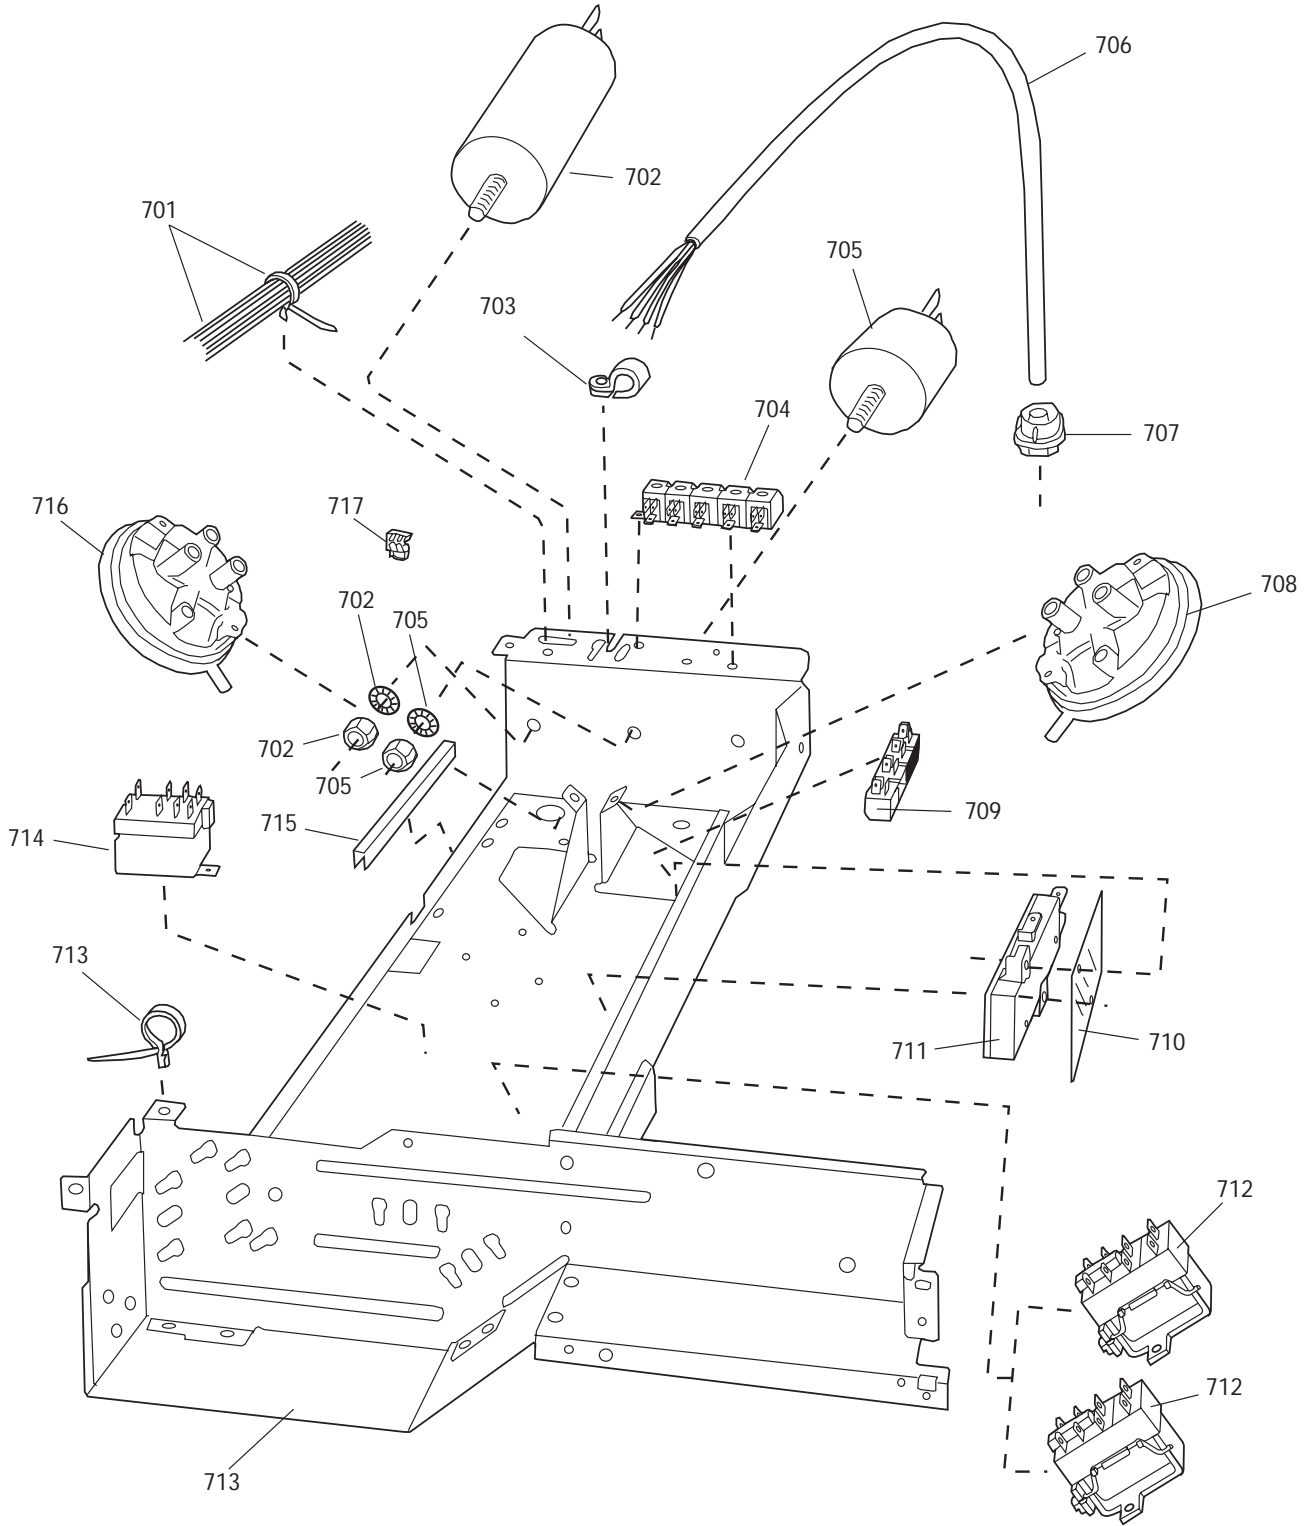

Datum

2003-05-02

Date

ELKOMPONENTBRYGGA

BRIDGE FOR ELECTRIC PARTS

Electric Parts Upper Section

ASKO, 8005 US - white (WM80)

Pos	Spare part No.	Description	Qty	Comment
701	8062925-UL	BASIC HARNESS WM80	1 Pc's	
702	8058558	RFI 05/06 WM	1 Pc's	
703	8001435	Cable Bracket	1 Pc's	
704	8050251	Terminal Block DW All	1 Pc's	
704-a	8900357	Screw terminal block	1 Pc's	
706	8059841	Cord Set	1 Pc's	
707	8006948	Grommet	1 Pc's	
708	8061593	Level Switch WM.	1 Pc's	
708-a	8902042	Screw Protective Cover Dryer	1 Pc's	
710	8061495	Insul.	1 Pc's	
711	8054295	Lock Relay Door WM 200	1 Pc's	
711-a	8900311	Screw	2 Pc's	
713	8061492	Bracket Comp.	1 Pc's	
713-a	8054485	Cable Strip	1 Pc's	
713-b	8902362	Screw 20 Torx Self Tapping	2 Pc's	
713-c	8901413	Lock Washer laundry tops	1 Pc's	
714	8064179	Relay 10 terminals WM	1 Pc's	
715	8058703	PROTECTION	1 Pc's	