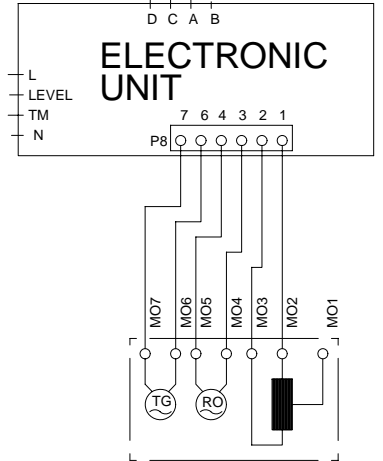

8 7 6 5 4 3 2 1

HW HOT WATER
WW WARM WATER
CW COLD WATER
PD PREM. PRESS / DELICATE
GA GENTLE ACTION
--- INTERN FÖRBINDNING / INTERNAL CONNECTION
- - - - - ALTERNATIV KOPPLING / ALTERNATIVE WIRING

AP: DRAIN PUMP
TM: TIMER MOTOR
EL1: HEATER 1
EL2: HEATER 2
F: FILTER
IL: INDICATION LAMP
IV: INLET VALVE
SM: RINSE AGENT SWITCH
LB: DOOR SWITCH
LM: DOOR SOLENOID
MO: MOTOR
N: LEVEL SWITCH
P: TIMER CONTACT
R: RELAY
T: THERMOSTAT
TB: PUSH BUTTON SWITCH
VB: ROTARY SWITCH

Article No.	Name of item	Qty	Material, dimensions, type, etc.
Scale:	Gen. tolerance:	Description (English)	
Designed by HT	Drawn by CAD	Description (own language)	
Drawing checked by	Iss by Dept	Year	Week
	UT	95	18
	80 596 15		Rev Ind
			Replace
			Replaced by

Rev ind	Revision	Appd	Year	Week

A

8 7 6 5 4 3 2 1 FORMAT A3