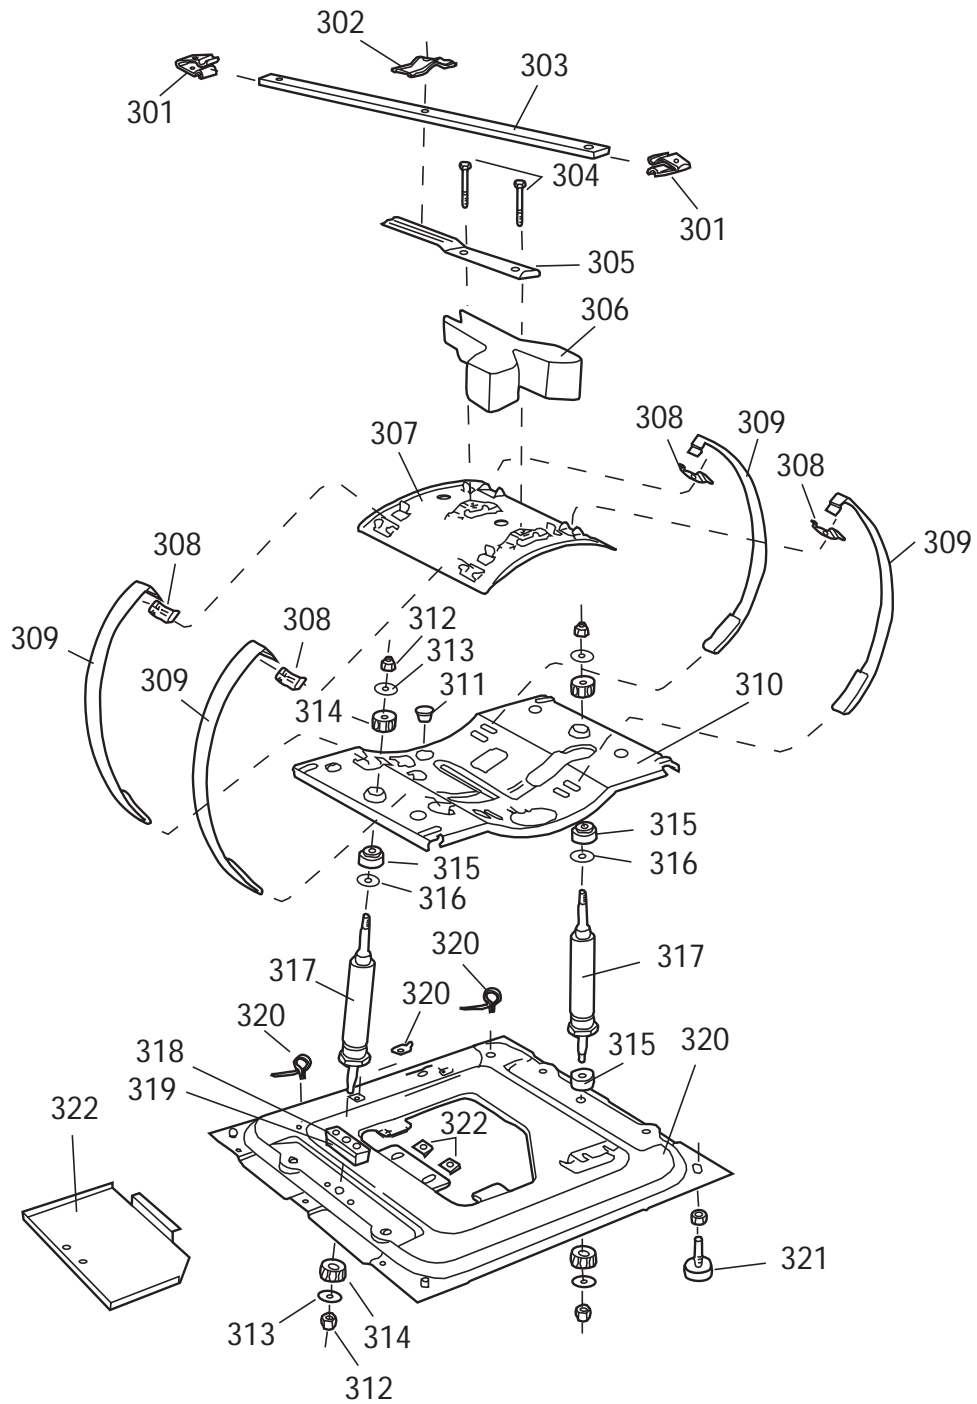

STÖDVAGGA

SUPPORT CRADLE AND RELATED PARTS

Support Cradle

ASKO, 8005 US - white (WM80)

Pos	Spare part No.	Description	Qty	Comment
301	8056667	Bracket - Balance Strip	2 Pc's	
301-a	8900327	Screw 20 Torx Self Tapping	2 Pc's	
302	8056668	Holder - Balance Strip	1 Pc's	
302-a	8900327	Screw 20 Torx Self Tapping	1 Pc's	
303	8056654	Balance - 10504	1 Pc's	
304	8901034	Screw	2 Pc's	
305	8007766	Spring Mount - Holder	1 Pc's	
306	8056640-1	Counter Weight 200	1 Pc's	
307	8008288	Lower Weight Bracket	1 Pc's	
308	33256329	Tub Band clip	4 Pc's	
309	33256963	Tub Bands	4 Pc's	
310	8062038	Supp Cradle Comp.	1 Pc's	
311	8055084	Plug	1 Pc's	
312	8901193	Locking Nut	4 Pc's	
313	33256445	washer	4 Pc's	
314	8051155	Rubber Buffer	3 Pc's	
315	8051156	Rubber Buffer	3 Pc's	
316	33250290	Washer	2 Pc's	
317	8801036	Spring Leg	1 Pc's	
318	8056645	U-Plate - 10504	1 Pc's	
319	8056644	Rubber Buffer disc.jh 11-99	1 Pc's	
320	8058036	NLA - Bottom/Base WM80-WM220	1 Pc's	
320-a	33700183	Terminal	1 Pc's	
320-b	8054485	Cable Strip	2 Pc's	
320-c	8900369	Screw T25	13 Pc's	
320-d	8901097	Screw Terminal	1 Pc's	
320-e	8901413	Lock Washer laundry tops	1 Pc's	
321	8059334	Leveling Leg Comp. WMD 20	4 Pc's