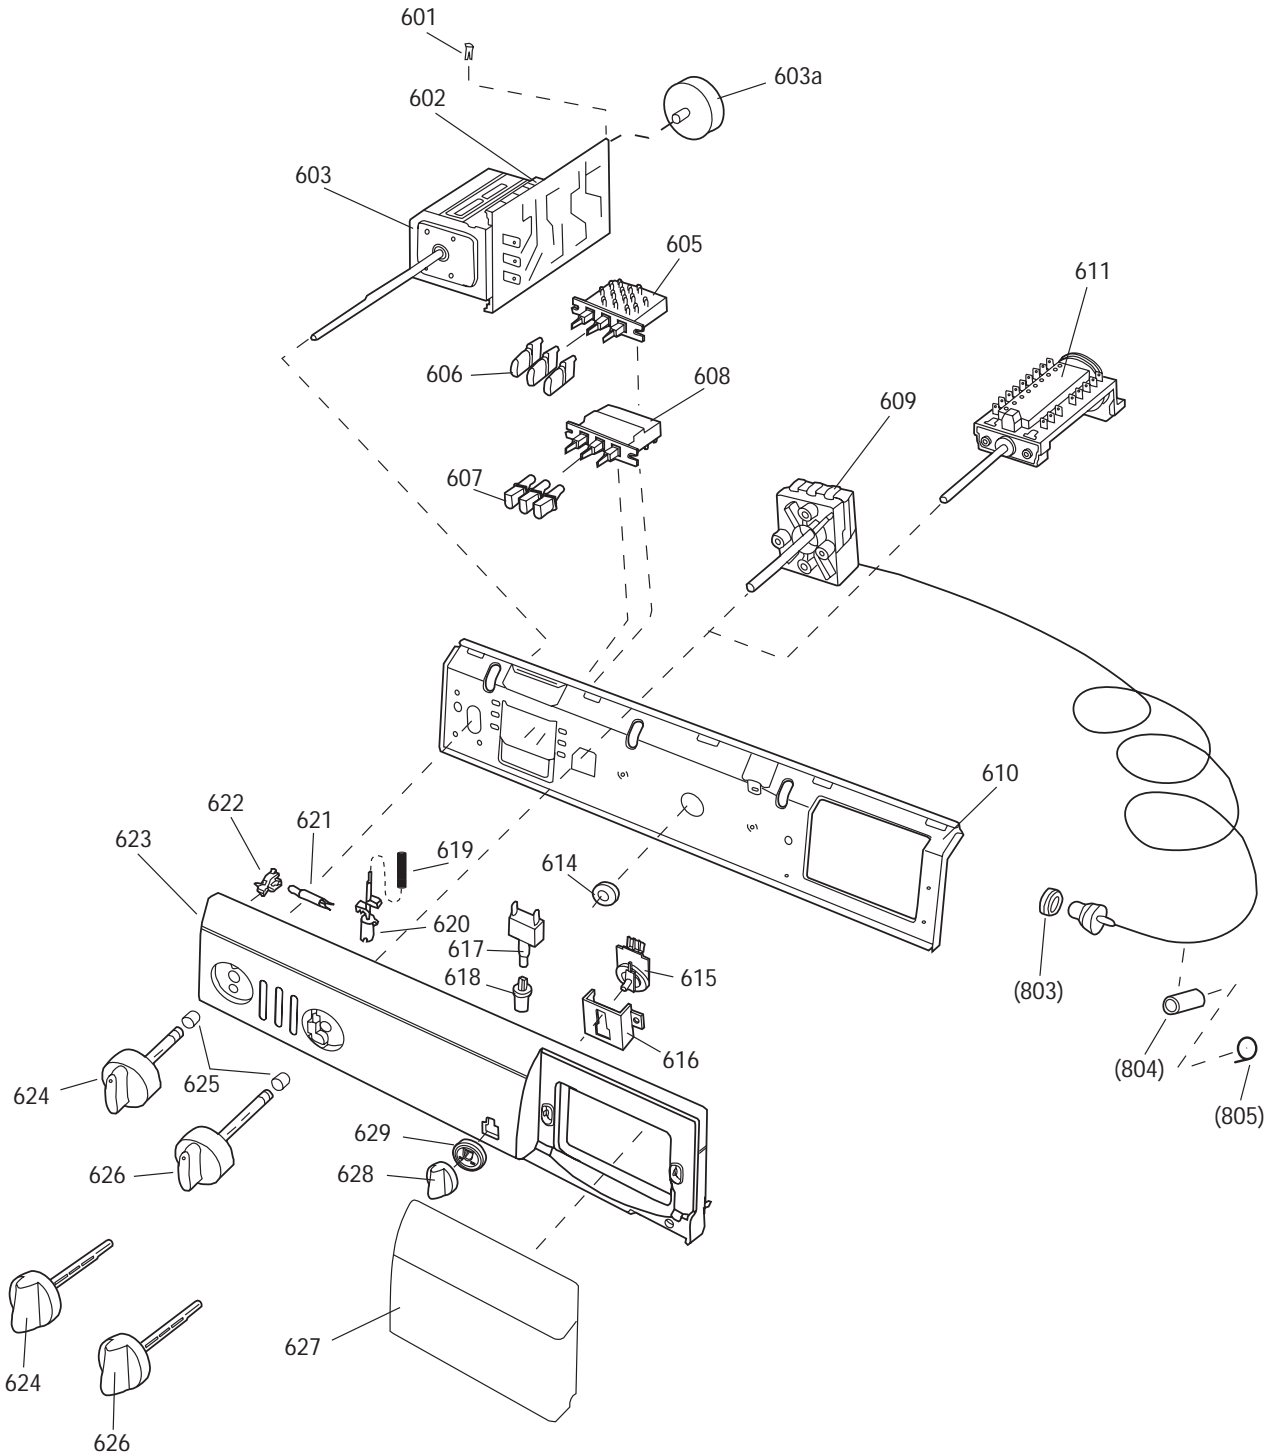

PANEL

CONTROL PANEL AND RELATED PARTS

Control/Facial Panel

ASKO, 8005 US - white (WM80)

Pos	Spare part No.	Description	Qty	Comment
601	8902285	Terminal Crimp	2 Pc's	
602	8902302	Crimp Terminal	1 Pc's	
602	8902303	Terminal Crimp	1 Pc's	
602	8902304	Terminal Crimdisc.jh 11-99	1 Pc's	
602	8902305	Terminal Crimpdisc.jh11-99	1 Pc's	
602	8902329	Timer Housedisc.jh11-99	1 Pc's	
602	8902306	Terminal Crimdisc.jh11-99	1 Pc's	
602	8902307	Terminal Crimp	1 Pc's	
603	8059616	Timer 8005	1 Pc's	
605	8059621	Switch Push Button	1 Pc's	
606	8059703-0	Push Button gen. 05 Upper Part	1 Pc's	
606	8059702-0	Push Button 02	2 Pc's	
607	8061515-0	PUSH BUTTON (LOWER) DOOR OPENING	1 Pc's	
608	8059648	Switch Push	1 Pc's	
610	8062035	Front Beam WM 05	1 Pc's	
610-a	8900027	Screw	4 Pc's	
610-b	8902362	Screw 20 Torx Self Tapping	5 Pc's	
610-c	8901413	Lock Washer laundry tops	2 Pc's	
611	8059620	Rotary Switch	1 Pc's	
621	8060478	Ind. Lamp 600's WM	1 Pc's	
622	8060415	Lens Ind. WM80/90/100/120/70	1 Pc's	
623	8060748-0-UL	Control Panel compl 8005	1 Pc's	
624	8060680-0	Knob Timer 05 White WM	1 Pc's	
626	8062266-0	Knob temp 10505 12505 13605	1 Pc's	
627	8059677-0-UL	Handle Det Comp WH 05 WM	1 Pc's