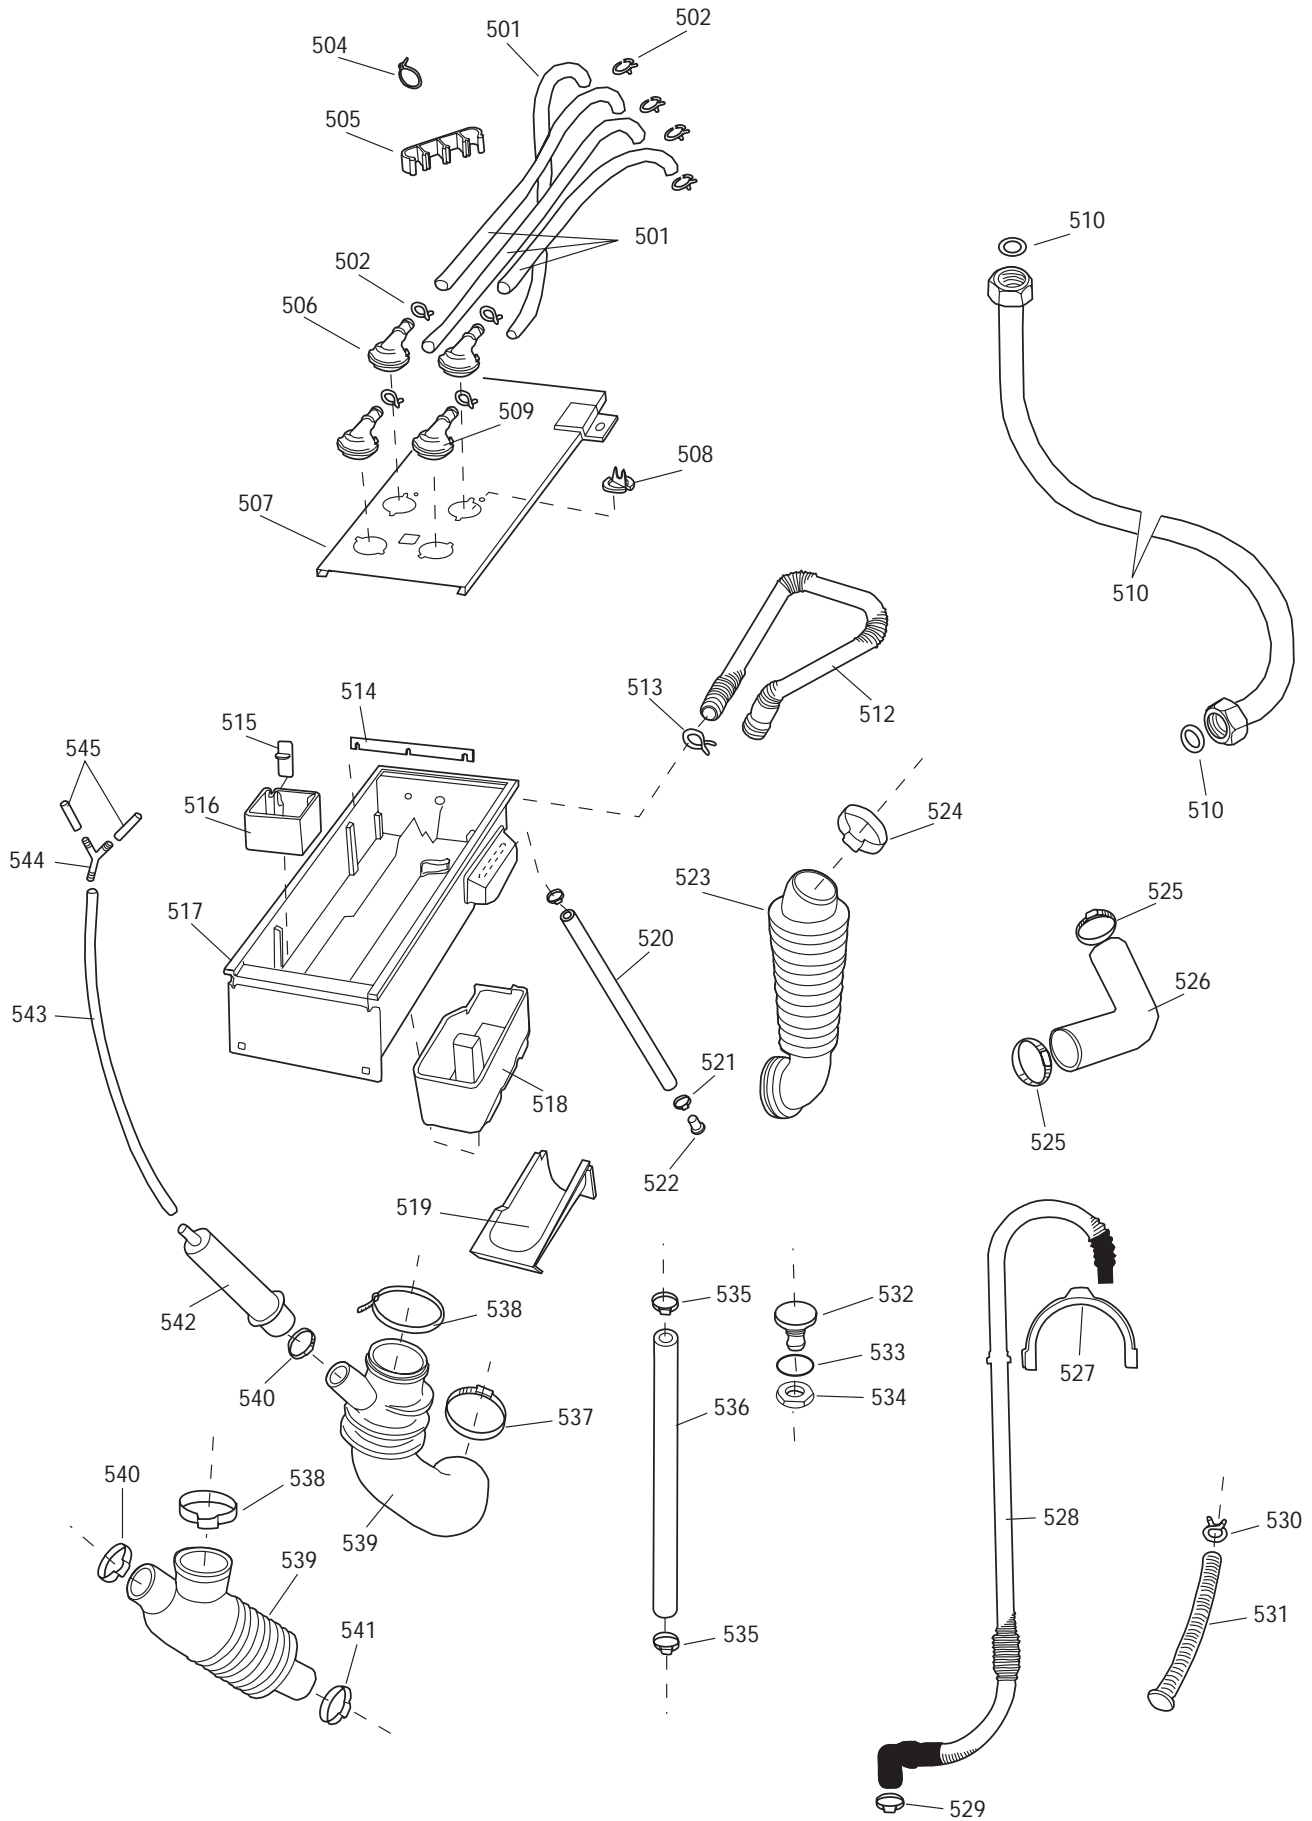

Datum
2003-05-02
Date

TVÄTTSYSTEM

WASHING SYSTEM

Washing System

ASKO, 8005 US - white (WM80)

Pos	Spare part No.	Description	Qty	Comment
501	8050535	Rubber Hose	1 Pc's	
502	8056656	Cable Tie	6 Pc's	
504	8002263	Cable Strip	1 Pc's	
505	8051397	Hose Bracket	1 Pc's	
506	8008027	Spray Head WM 03/05	3 Pc's	
507	8056484	Holder - Det Comp	1 Pc's	
507-a	8900026	Screw Nickel flathead	1 Pc's	
507-b	8901242	Nut	1 Pc's	
509	8056638	Spray Head - Washer	1 Pc's	
510	8056950	Fill Hose Pex WM	2 Pc's	
512	8056112	Vent Hose WM	1 Pc's	
513	8052730	Hose Clip	1 Pc's	
514	33251781	Subs to 8050633	1 Pc's	
515	8009512	Siphon Tube	1 Pc's	
516	8050551	Disp. Fab. Softener 03/05 WM	Pc's	
516	8050551	Disp. Fab. Softener 03/05 WM	Pc's	
517	8056499-UL	Det. Comp Washer 05	1 Pc's	
518	8051665	detergent Cup Washer	1 Pc's	
520	8056623	Hose Spillway Overflow	1 Pc's	
521	8054196	Clamp	2 Pc's	
522	8053187	Stub Bottom	1 Pc's	
523	8055114	Bellows Hose	1 Pc's	
524	8052069	Hose Clip	1 Pc's	
527	8050805	HOLDER Drain Hose	1 Pc's	
528	8056520	Outlet Hose - 10504	1 Pc's	
529	8056491	Hose Clamp Squeeze	1 Pc's	
538	8051392	Hose Clip	1 Pc's	
539	8056380	Bellows Hose Lower 04/05 WM	1 Pc's	
540	8051673	Hose Clip	1 Pc's	
541	8056471	Hose Clips	1 Pc's	
542	8007642	Pressure Chamber	1 Pc's	
543	7382670	Rubber Hose	1 Pc's