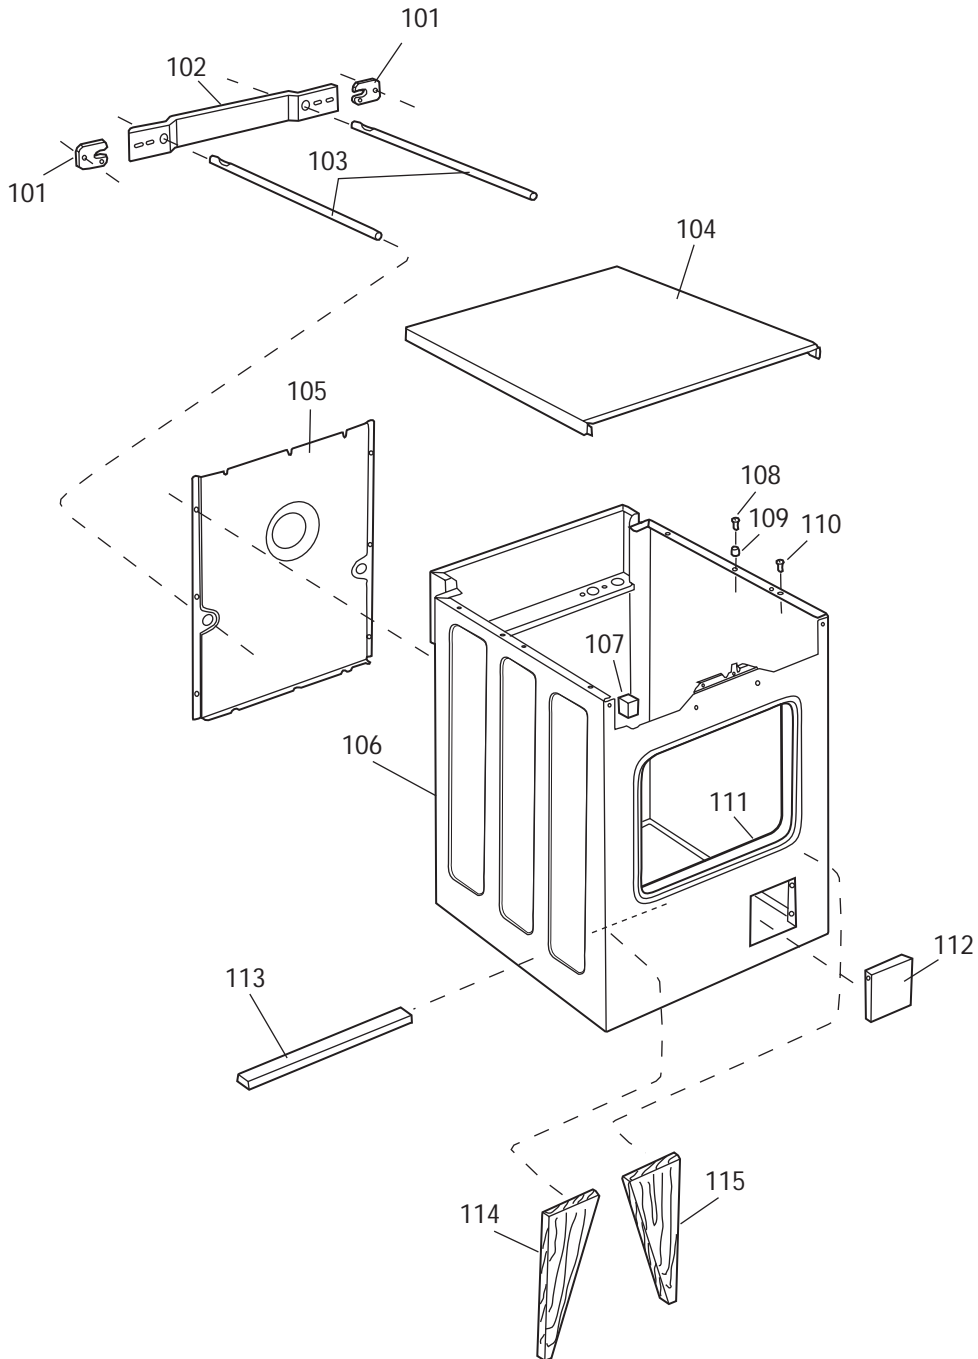

STÖDVAGGA**SUPPORT CRADLE AND RELATED PARTS**

Support Cradle

ASKO, 8005 US - white (WM80)

Pos	Spare part No.	Description	Qty	Comment
301	8056667	Bracket - Balance Strip	2 Pc's	
301-a	8900327	Screw 20 Torx Self Tapping	2 Pc's	
302	8056668	Holder - Balance Strip	1 Pc's	
302-a	8900327	Screw 20 Torx Self Tapping	1 Pc's	
303	8056654	Balance - 10504	1 Pc's	
304	8901034	Screw	2 Pc's	
305	8007766	Spring Mount - Holder	1 Pc's	
306	8056640-1	Counter Weight 200	1 Pc's	
307	8008288	Lower Weight Bracket	1 Pc's	
308	33256329	Tub Band clip	4 Pc's	
309	33256963	Tub Bands	4 Pc's	
310	8062038	Supp Cradle Comp.	1 Pc's	
311	8055084	Plug	1 Pc's	
312	8901193	Locking Nut	4 Pc's	
313	33256445	washer	4 Pc's	
314	8051155	Rubber Buffer	3 Pc's	
315	8051156	Rubber Buffer	3 Pc's	
316	33250290	Washer	2 Pc's	
317	8801036	Spring Leg	1 Pc's	
318	8056645	U-Plate - 10504	1 Pc's	
319	8056644	Rubber Buffer disc.jh 11-99	1 Pc's	
320	8058036	NLA - Bottom/Base WM80-WM220	1 Pc's	
320-a	33700183	Terminal	1 Pc's	
320-b	8054485	Cable Strip	2 Pc's	
320-c	8900369	Screw T25	13 Pc's	
320-d	8901097	Screw Terminal	1 Pc's	
320-e	8901413	Lock Washer laundry tops	1 Pc's	
321	8059334	Leveling Leg Comp. WMD 20	4 Pc's	