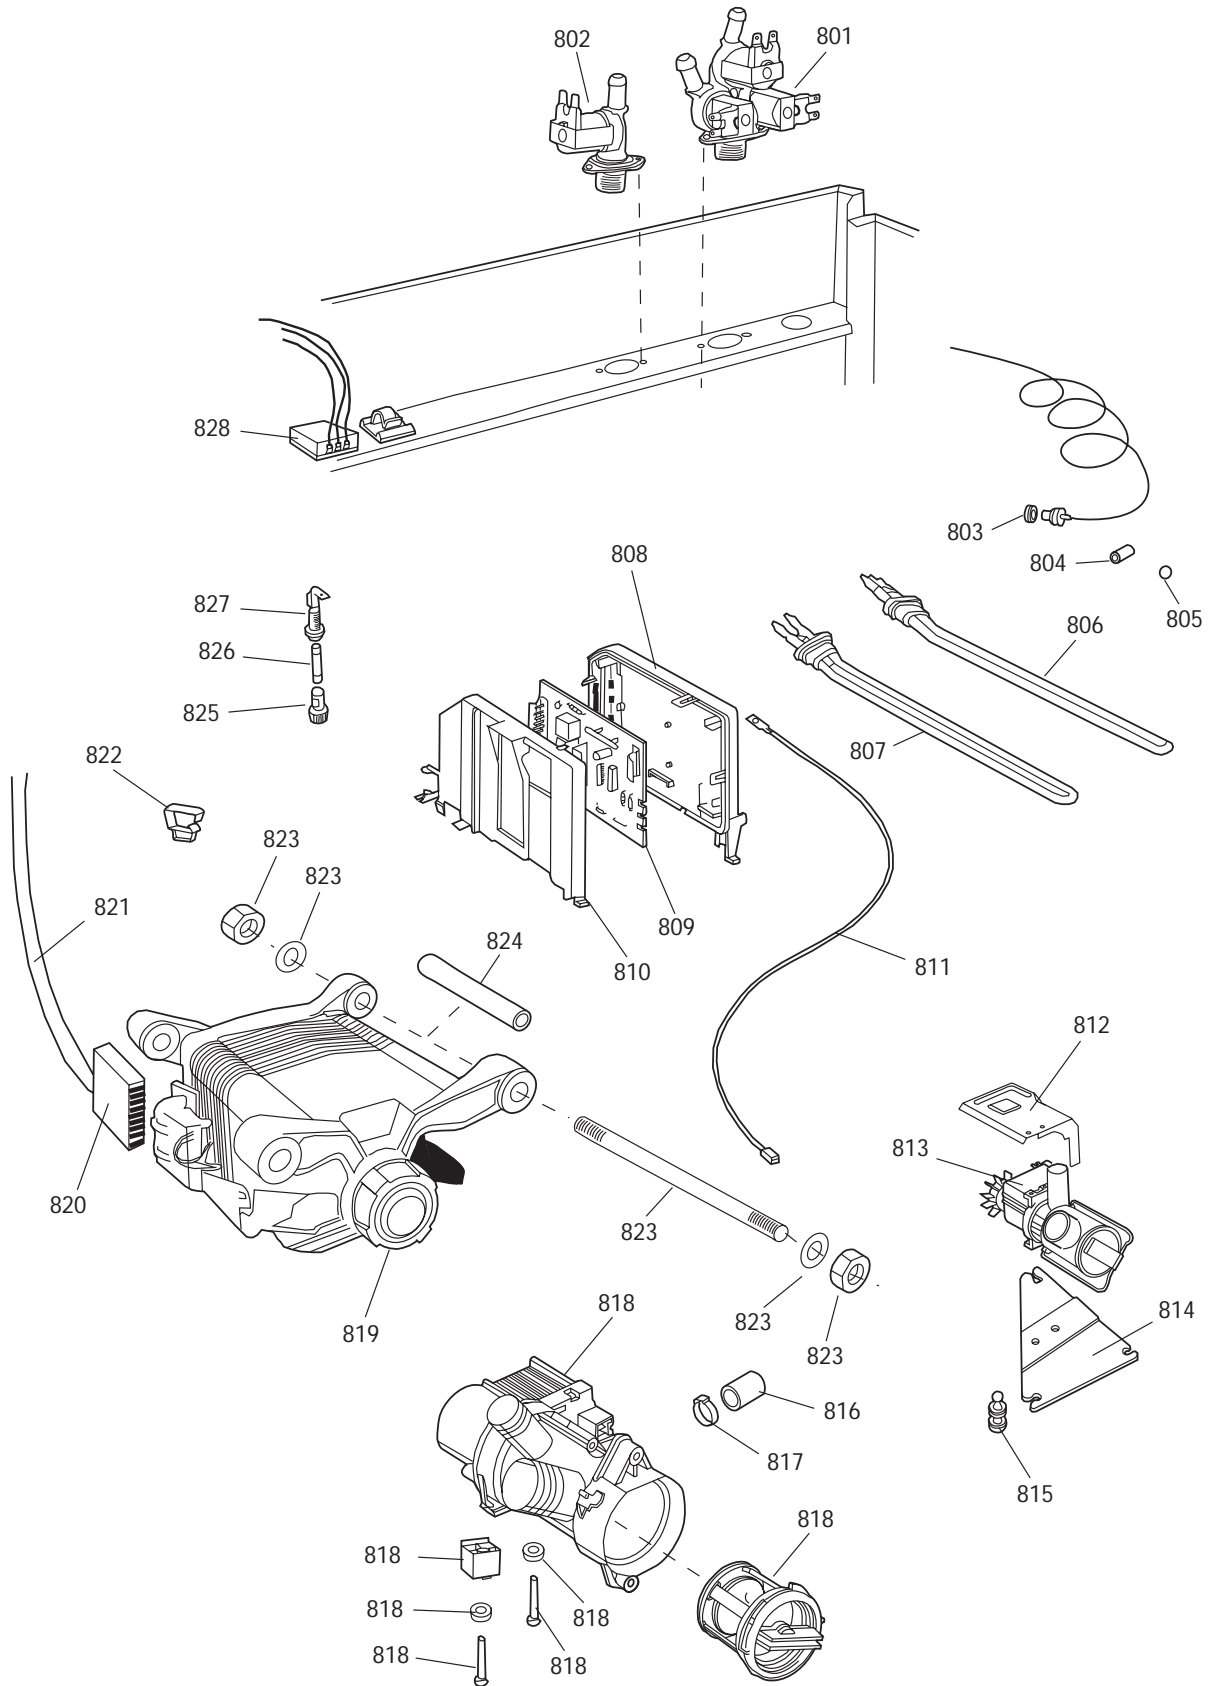

Datum

2003-05-02

Date

ELKOMPONENTBRYGGA

BRIDGE FOR ELECTRIC PARTS

Electric Parts Upper Section

ASKO, 8005 US - white (WM80)

Pos	Spare part No.	Description	Qty	Comment
701	8062925-UL	BASIC HARNESS WM80	1 Pc's	
702	8058558	RFI 05/06 WM	1 Pc's	
703	8001435	Cable Bracket	1 Pc's	
704	8050251	Terminal Block DW All	1 Pc's	
704-a	8900357	Screw terminal block	1 Pc's	
706	8059841	Cord Set	1 Pc's	
707	8006948	Grommet	1 Pc's	
708	8061593	Level Switch WM.	1 Pc's	
708-a	8902042	Screw Protective Cover Dryer	1 Pc's	
710	8061495	Insul.	1 Pc's	
711	8054295	Lock Relay Door WM 200	1 Pc's	
711-a	8900311	Screw	2 Pc's	
713	8061492	Bracket Comp.	1 Pc's	
713-a	8054485	Cable Strip	1 Pc's	
713-b	8902362	Screw 20 Torx Self Tapping	2 Pc's	
713-c	8901413	Lock Washer laundry tops	1 Pc's	
714	8064179	Relay 10 terminals WM	1 Pc's	
715	8058703	PROTECTION	1 Pc's	

Datum

2003-05-02

Date

ELEKTRISK UTRUSTNING

ELECTRICAL EQUIPMENT

Electric Parts Lower Section

ASKO, 8005 US - white (WM80)

Pos	Spare part No.	Description	Qty	Comment
801	8008003	Fill Valve 03/05 W/O Clamps WM	1 Pc's	
801-a	8901097	Screw Terminal	2 Pc's	
801-b	8901413	Lock Washer laundry tops	2 Pc's	
802	33651925	Inlet Valve (Hot)	1 Pc's	
802-a	8901097	Screw Terminal	2 Pc's	
802-b	8901413	Lock Washer laundry tops	2 Pc's	
803	33651658	T'Stat Seal	1 Pc's	
804	8002259	Plastic Hose	2 Pc's	
805	33700450	Cable Strip	1 Pc's	
806	8061457	HEATER 1200W 120V UL1	1 Pc's	
818	8801169	Drain Pump Kit (no housing or insert)	1 Pc's	Does not include Housing or Insert Kit 8801069
819	8063733	MOTOR	1 Pc's	
822	8058680	Holder Cable	3 Pc's	
823	8063591	Screw	2 Pc's	
823-a	8901155	Nut	2 Pc's	
823-b	8901193	Locking Nut	2 Pc's	
823-c	8901337	Washer	2 Pc's	
824	8058261	Spacer Tube Motor 05 WM	2 Pc's	