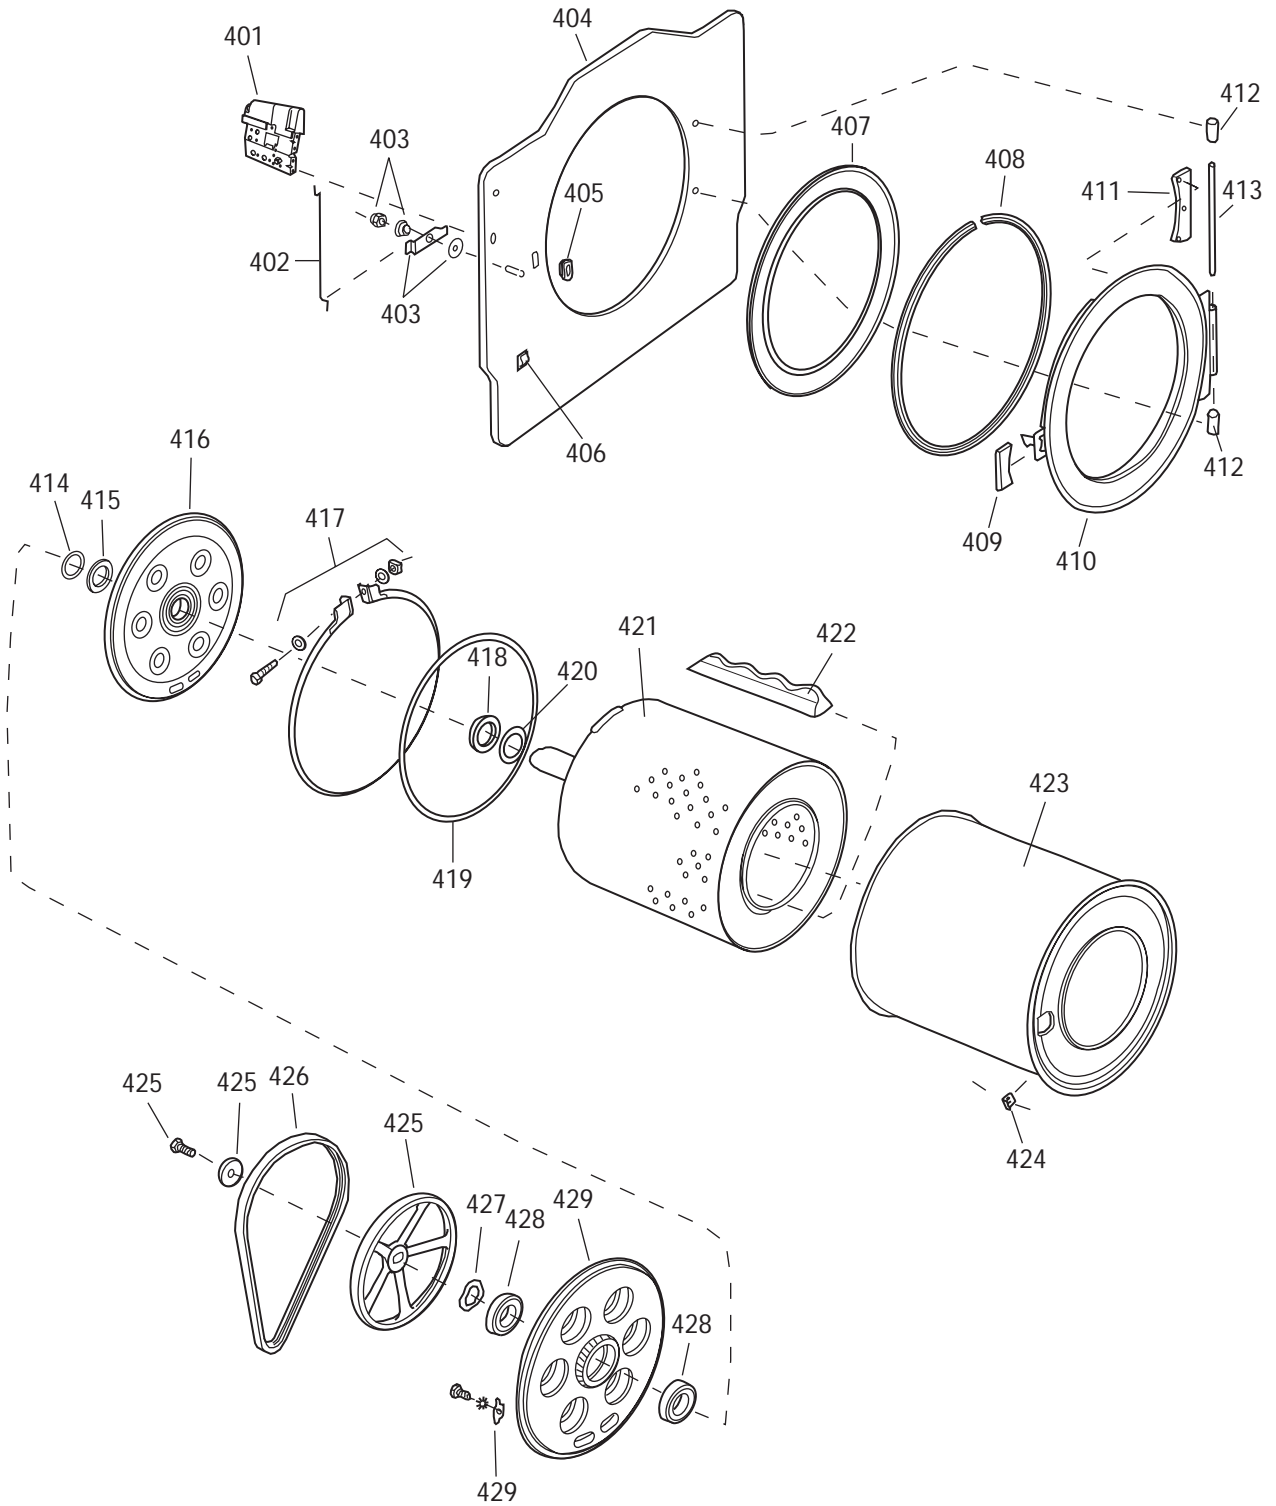

Cylinder & Container

ASKO, 8005 US - white (WM80)

Pos	Spare part No.	Description	Qty	Comment
401	8055473	Door Switch - DW 05/06	1 Pc's	
401	8057594	LOCK COMPL. FRONTWASHER	1 Pc's	
401-a	8902362	Screw 20 Torx Self Tapping	4 Pc's	
402	8007879	Pull Rod	1 Pc's	
403	8055209	Lock Release	1 Pc's	
403-a	33202756	Bushing Door Lock 03/05	1 Pc's	
403-b	33256918	Spacer - Door Lock	1 Pc's	
403-c	8901192	Locking Nut WM 03/05	1 Pc's	
404	8008149-0	Cover Plate White	1 Pc's	
404-a	33525519	WASHER 5.3X13X1.0 FZB	2 Pc's	
404-b	8900950	SCREW M6S 8.8 M5X8 S-LOCK	2 Pc's	
405	33302953-0	Bushing Door Catch WM 03/04/05	1 Pc's	
406	8002498	Cable Bracket	1 Pc's	
407	8056351	NLA - Door Seal Washer 02/05	1 Pc's	
408	33303048	LockRing Door Seal WM 03/04/05	1 Pc's	
409	8059690-0	Cover door latch 05 Laundry	1 Pc's	
410	8801106-0	Glass Door Comp. WM03/04/05	Pc's	
410	8801106-0	Glass Door Comp. WM03/04/05	Pc's	
411	8062994	Hinge Glass Door 03/05 WM	1 Pc's	
411-a	33451808	Screw	3 Pc's	
412	8801177	Hinge Bushing Serv. Kit	1 Pc's	
413	8050583	Door Hinge Shaft WM 03/04	1 Pc's	
414	8056324	O-Ring 10504	1 Pc's	
415	8056323	Throw Ring WM90 A 100A 120A	1 Pc's	
416	8056310	Rear Panel - 10504	1 Pc's	
417	8801105	Svc. Kit WM 200	1 Pc's	
418	8056309	VRing WM80A/90/90A/100A/140A	1 Pc's	
419	8062049	Seal Rear Washer Pane WM	1 Pc's	
421	8056316	Cylinda Out 10504	1 Pc's	
422	8053858	Drum Paddle WM 04/05	3 Pc's	
422-a	8902090	Screw	3 Pc's	
423	8056414	container 10504	1 Pc's	
424	8055677	Holder - Cover Plate	4 Pc's	
424-a	8901002	Screw	4 Pc's	
424-b	8901430	Spring Washer	4 Pc's	
425	8056376	Pulley for Drum WM	1 Pc's	
425-a	8057209	Washer Level Leg DW	1 Pc's	
425-b	8901052	Screw	1 Pc's	
426	8052054	Belt Antistatic WM200 A	1 Pc's	
427	8056810	Wave Washer - WM	1 Pc's	
428	8056314	Bearing Comp. WM Rear Panel	2 Pc's	
429	8056311	Rear Wall - 10504	1 Pc's	
429-a	33700183	Terminal	1 Pc's	
429-b	8901097	Screw Terminal	1 Pc's	
429-c	8901413	Lock Washer laundry tops	1 Pc's