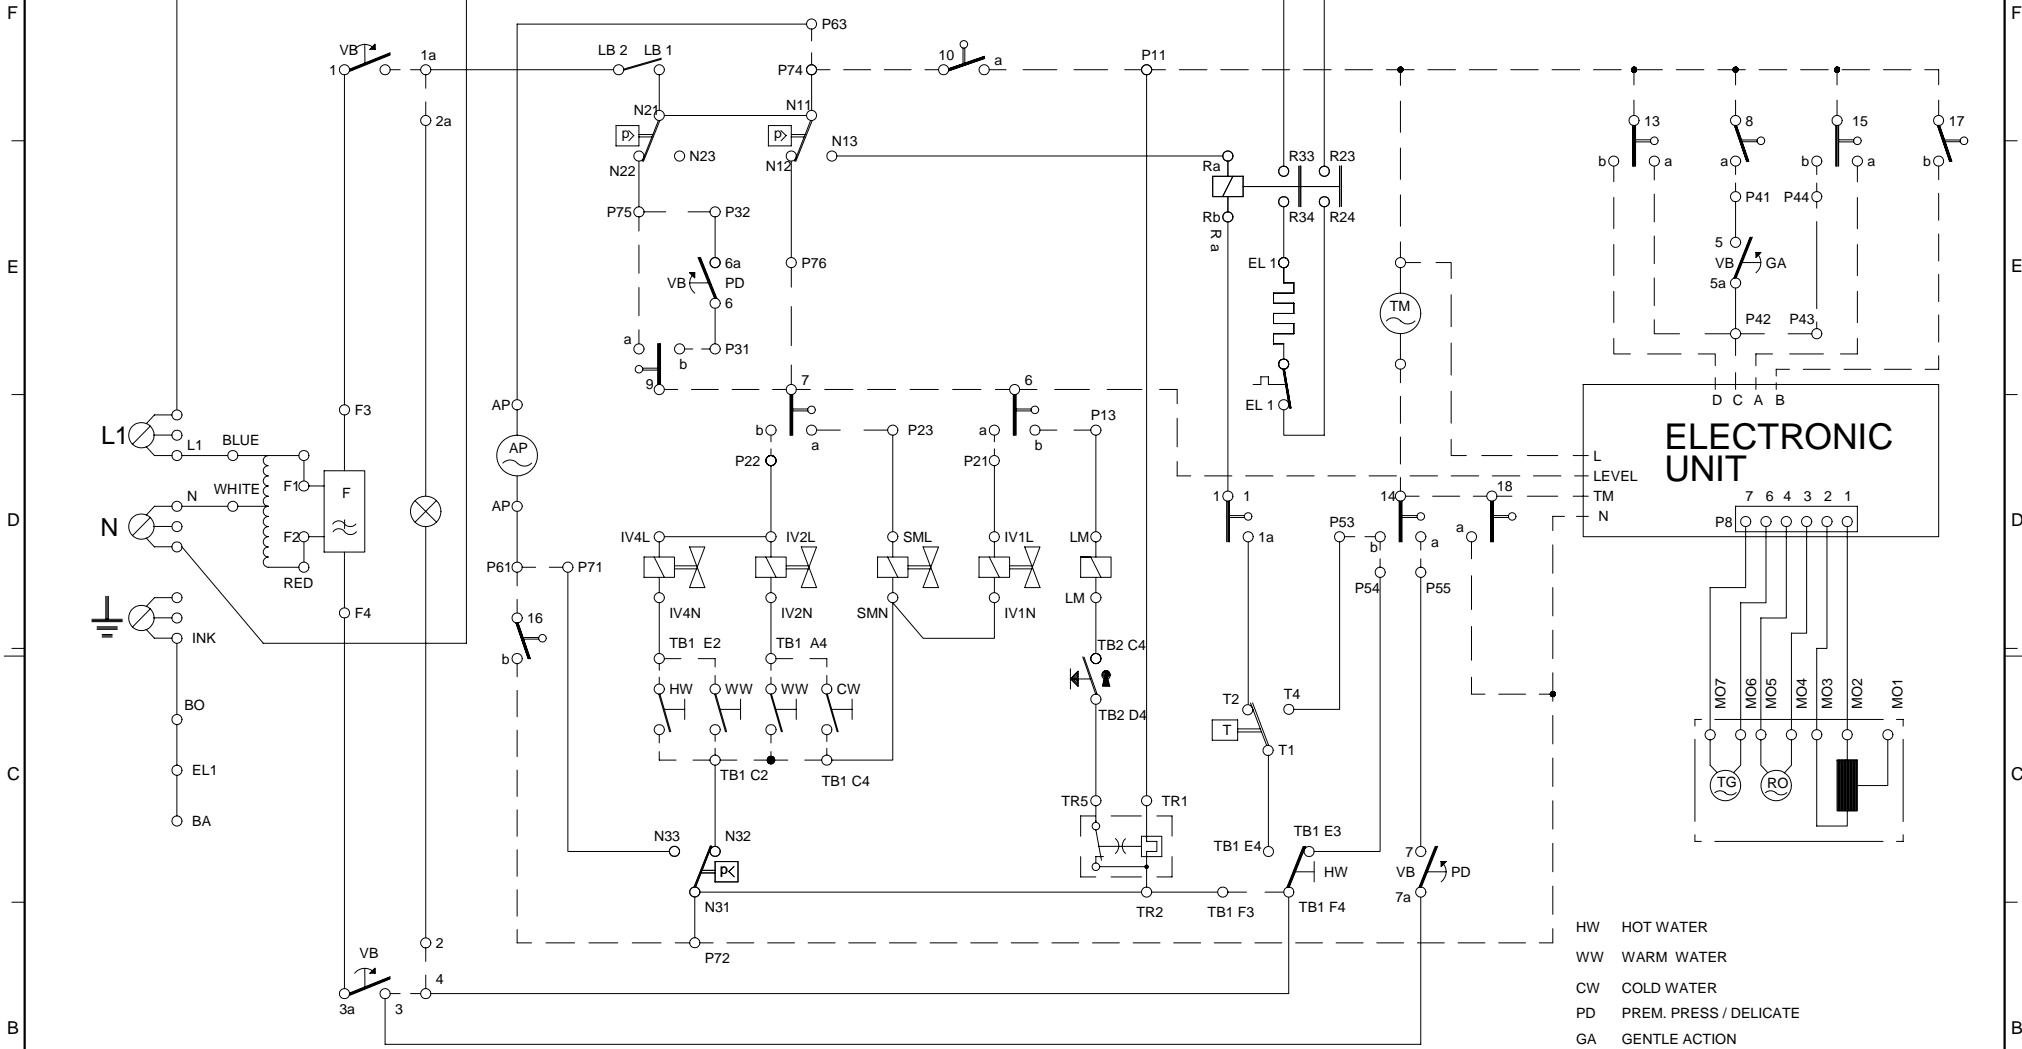

8 7 6 5 4 3 2 1

HW HOT WATER
WW WARM WATER
CW COLD WATER
PD PREM. PRESS / DELICATE
GA GENTLE ACTION
--- INTERN FÖRBINDNING / INTERNAL CONNECTION
- - - - - ALTERNATIV KOPPLING / ALTERNATIVE WIRING

AP: DRAIN PUMP
TM: TIMER MOTOR
EL1: HEATER 1
EL2: HEATER 2
F: FILTER
IL: INDICATION LAMP
IV: INLET VALVE
SM: RINSE AGENT SWITCH
LB: DOOR SWITCH
LM: DOOR SOLENOID
MO: MOTOR
N: LEVEL SWITCH
P: TIMER CONTACT
R: RELAY
T: THERMOSTAT
TB: PUSH BUTTON SWITCH
VB: ROTARY SWITCH

Article No.	Name of item	Qty	Material, dimensions, type, etc.
Scale:	Gen. tolerance:	Description (English)	
Designed by HT	Drawn by CAD	Description (own language)	
Drawing checked by	Iss by Dept	Year	Week
	UT	95	18
	80 596 15		Rev Ind
			Replace
			Replaced by

Rev ind	Revision	Appd	Year	Week

A

8 7 6 5 4 3 2 1 FORMAT A3