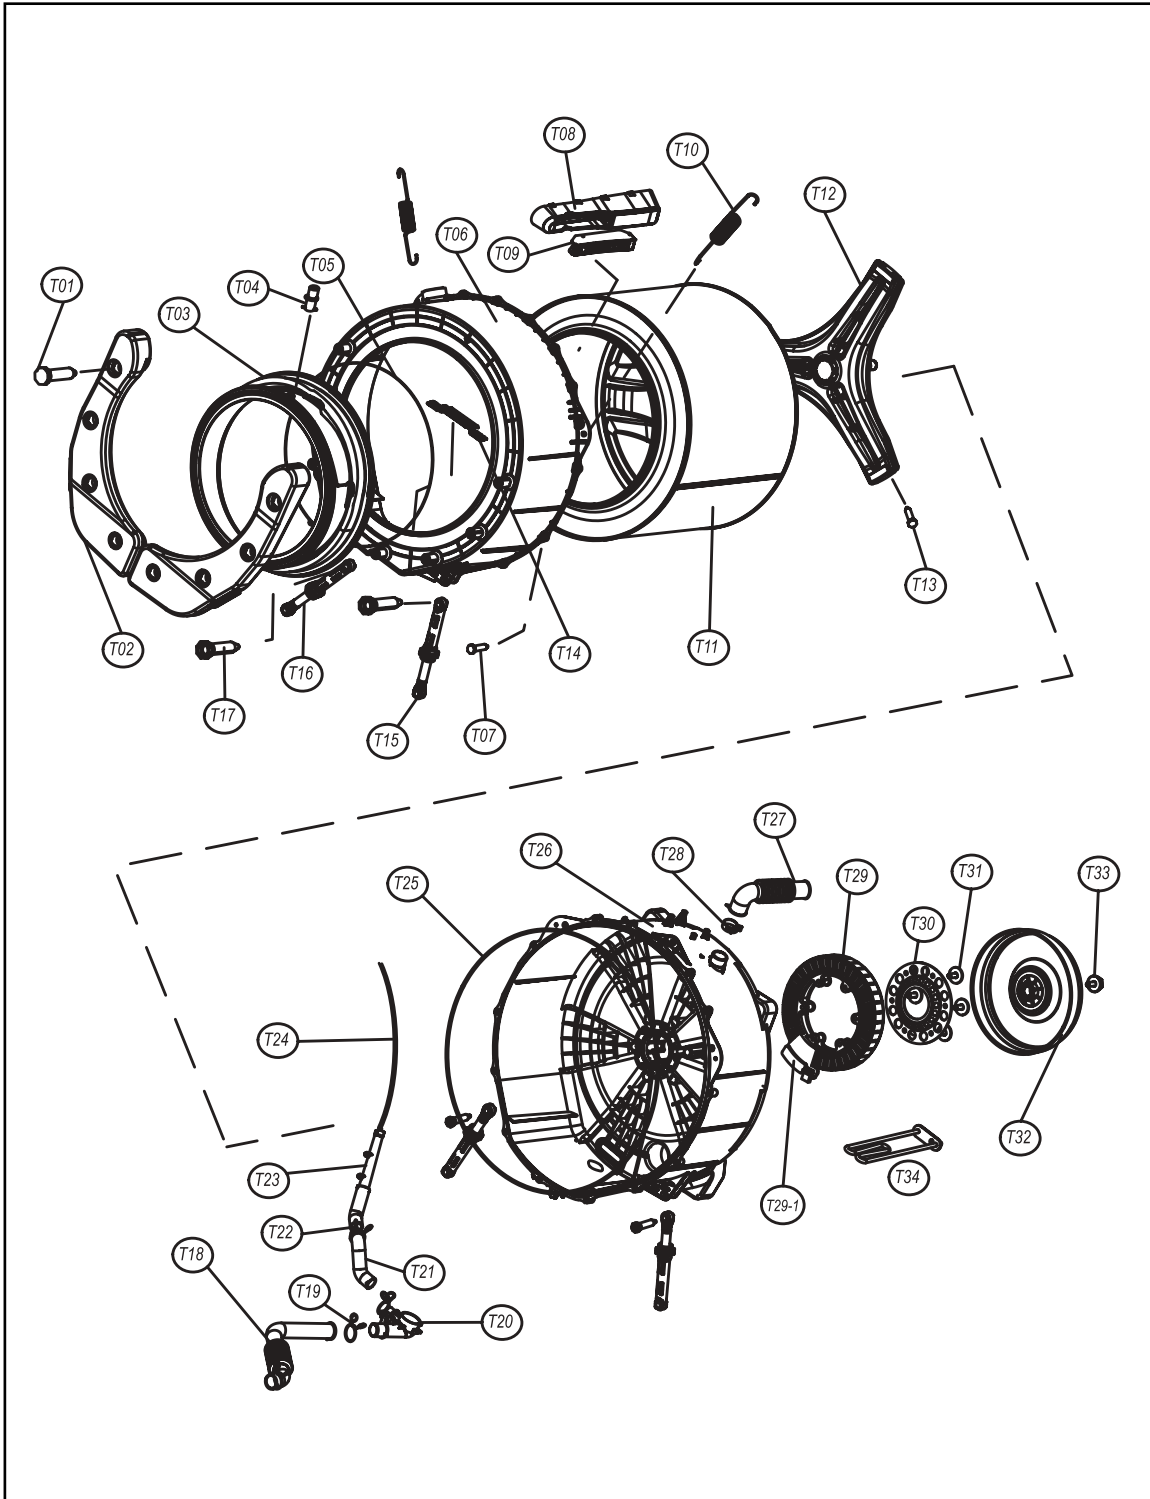

3. WASH TUB ASS'Y