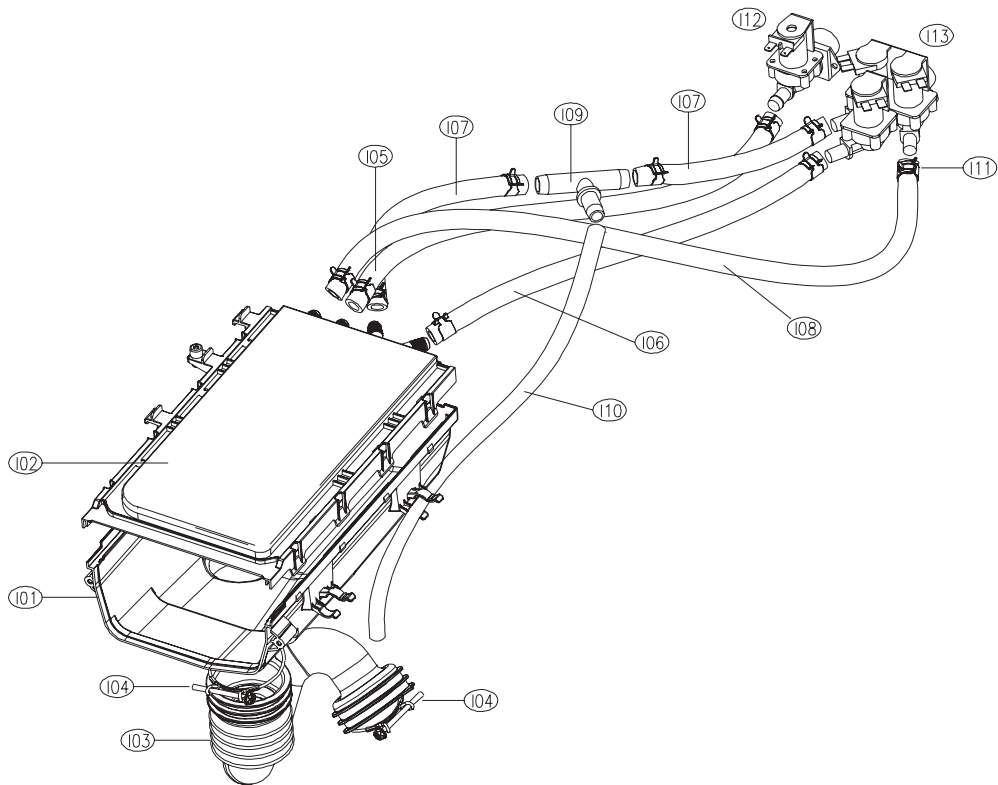

4. INLET SYSTEM ASS'Y