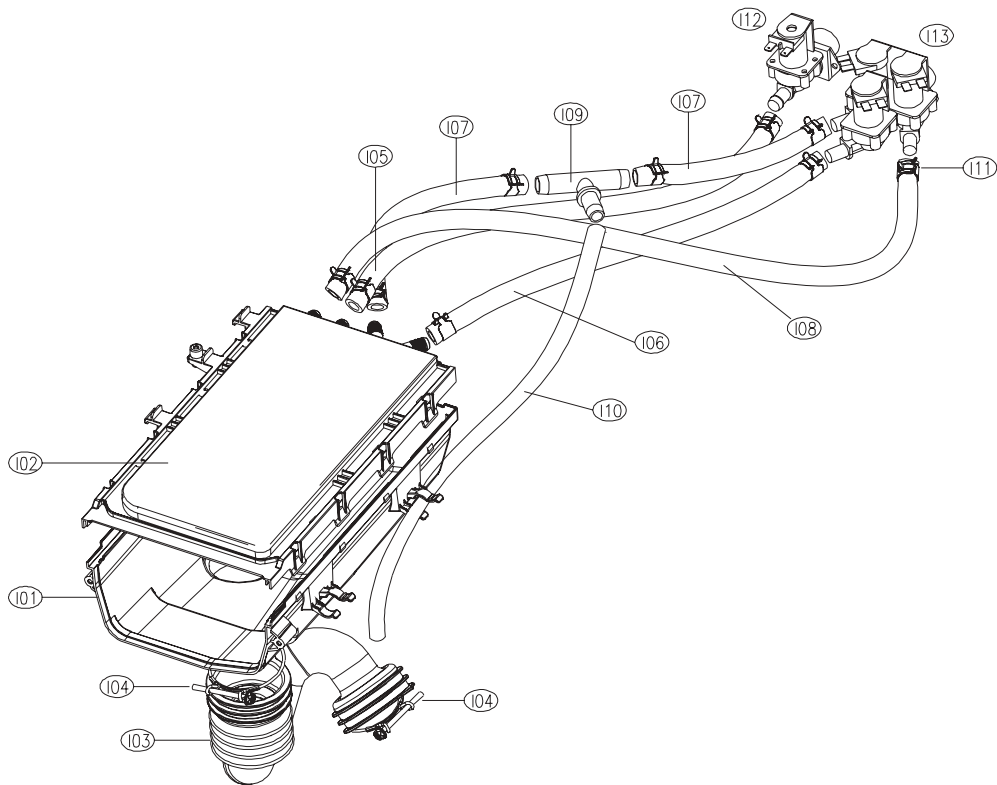

4. INLET SYSTEM ASS'Y