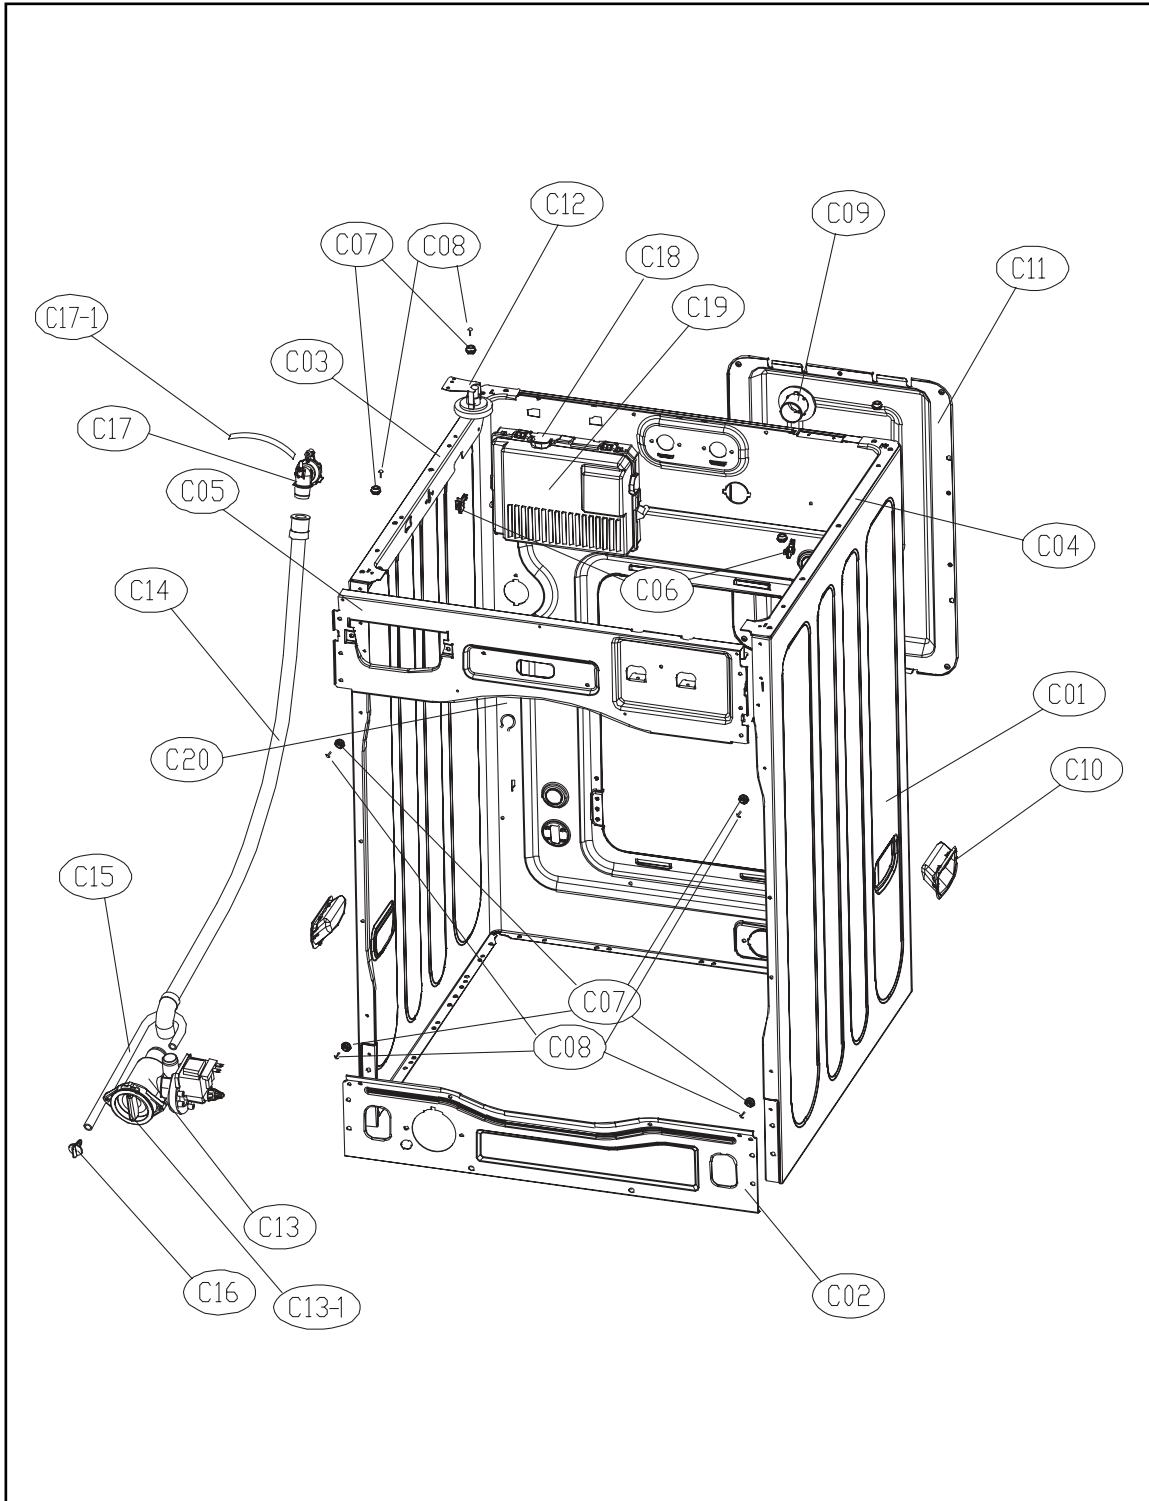

■ PARTS LIST BY ASS'Y

1. CABINET ASS'Y

Cabinet Assembly

ASKO, WL6511XXLPP - Washer XXL (WL6511)

Pos	Spare part No.	Description	Qty	Comment
C01	3610811950	Cabinet Complete	1 Pc's	Complete assembly includes C2, C3, C4
C02	3612206700	Front Frame - Lower	1 Pc's	
C03	3612206500	Frame Top - Left	1 Pc's	
C04	3612206600	Frame Top - Right	Pc's	
C04	3612206600	Frame Top - Right	Pc's	
C05	3612208200	Front Frame - Upper	1 Pc's	
C05a	7122401411	Screw - Self Tapping	6 Pc's	
C06	3615202200	Spring Clip	2 Pc's	
C07	3612008000	Panel Clip	8 Pc's	
C08	7121401211	Screw - Self Tapping	8 Pc's	
C09	3618103110	Air Nozzle	1 Pc's	
C10	3612608100PP	Cabinet Handle	2 Pc's	
C11	3611425530	Back Cover	1 Pc's	
C11a	7122401411	Screw - Self Tapping	4 Pc's	
C12	3614825220	Pressure Sensor	1 Pc's	
C12a	7122401411	Screw - Self Tapping	1 Pc's	
C13	36189L5600	Drain Pump	1 Pc's	
C13-1	3611910200	Pump Insert/Filter	1 Pc's	
C13-1a	7122401411	Screw - Self Tapping	1 Pc's	
C14	3613271300	Drain Hose	1 Pc's	
C14a	3611203900	Hose clamp	2 Pc's	
C14b	3610115600	Drain Hose Absorber	1 Pc's	
C15	3613271410	Manual Drain Hose - Drain Pump	1 Pc's	
C16	3610916800	Plug - Manual Drain Hose	1 Pc's	
C17	3616802600	Drain Hose Cuff	1 Pc's	
C17-1	3613272210	Siphon Hose	1 Pc's	
C17-1a	7122401411	Screw - Self Tapping	1 Pc's	
C18	PRPSSWAD09	Main PCB - Power	1 Pc's	
C18a	3611141610	Case - Main PCB	1 Pc's	
C19	3611427700	Cover - Main PCB	1 Pc's	
C20	3612796T00	Harness	1 Pc's	
C20a	7122401411	Screw - Self Tapping	1 Pc's	
C20b	3613802300	Harness Clip	6 Pc's	Rear cabinet panel
C20c	3613802100	Harness Clip	2 Pc's	Right top frame