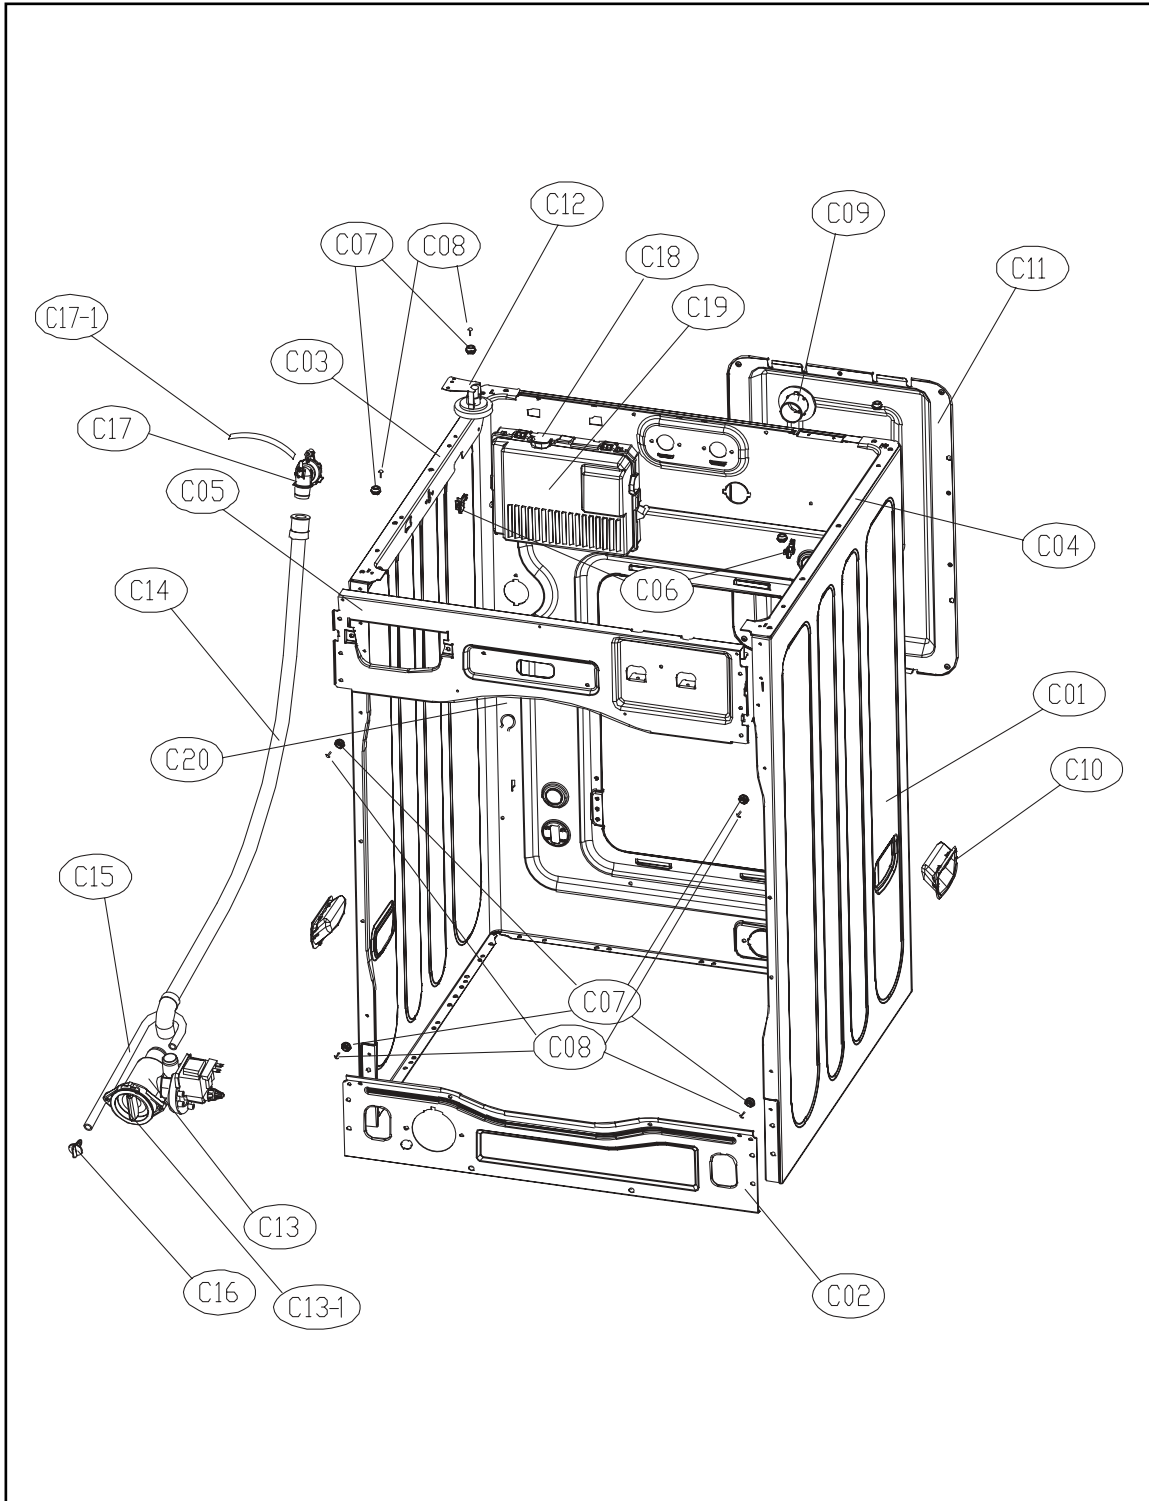

■ PARTS LIST BY ASS'Y

1. CABINET ASS'Y

Cabinet Assembly

ASKO, WL6511XXLPP - Washer XXL (WL6511)

Pos	Spare part No.	Description	Qty	Comment
C01	3610811950	Cabinet Complete	1 Pc's	Complete assembly includes C2, C3, C4
C02	3612206700	Front Frame - Lower	1 Pc's	
C03	3612206500	Frame Top - Left	1 Pc's	
C04	3612206600	Frame Top - Right	Pc's	
C04	3612206600	Frame Top - Right	Pc's	
C05	3612208200	Front Frame - Upper	1 Pc's	
C05a	7122401411	Screw - Self Tapping	6 Pc's	
C06	3615202200	Spring Clip	2 Pc's	
C07	3612008000	Panel Clip	8 Pc's	
C08	7121401211	Screw - Self Tapping	8 Pc's	
C09	3618103110	Air Nozzle	1 Pc's	
C10	3612608100PP	Cabinet Handle	2 Pc's	
C11	3611425530	Back Cover	1 Pc's	
C11a	7122401411	Screw - Self Tapping	4 Pc's	
C12	3614825220	Pressure Sensor	1 Pc's	
C12a	7122401411	Screw - Self Tapping	1 Pc's	
C13	36189L5600	Drain Pump	1 Pc's	
C13-1	3611910200	Pump Insert/Filter	1 Pc's	
C13-1a	7122401411	Screw - Self Tapping	1 Pc's	
C14	3613271300	Drain Hose	1 Pc's	
C14a	3611203900	Hose clamp	2 Pc's	
C14b	3610115600	Drain Hose Absorber	1 Pc's	
C15	3613271410	Manual Drain Hose - Drain Pump	1 Pc's	
C16	3610916800	Plug - Manual Drain Hose	1 Pc's	
C17	3616802600	Drain Hose Cuff	1 Pc's	
C17-1	3613272210	Siphon Hose	1 Pc's	
C17-1a	7122401411	Screw - Self Tapping	1 Pc's	
C18	PRPSSWAD09	Main PCB - Power	1 Pc's	
C18a	3611141610	Case - Main PCB	1 Pc's	
C19	3611427700	Cover - Main PCB	1 Pc's	
C20	3612796T00	Harness	1 Pc's	
C20a	7122401411	Screw - Self Tapping	1 Pc's	
C20b	3613802300	Harness Clip	6 Pc's	Rear cabinet panel
C20c	3613802100	Harness Clip	2 Pc's	Right top frame