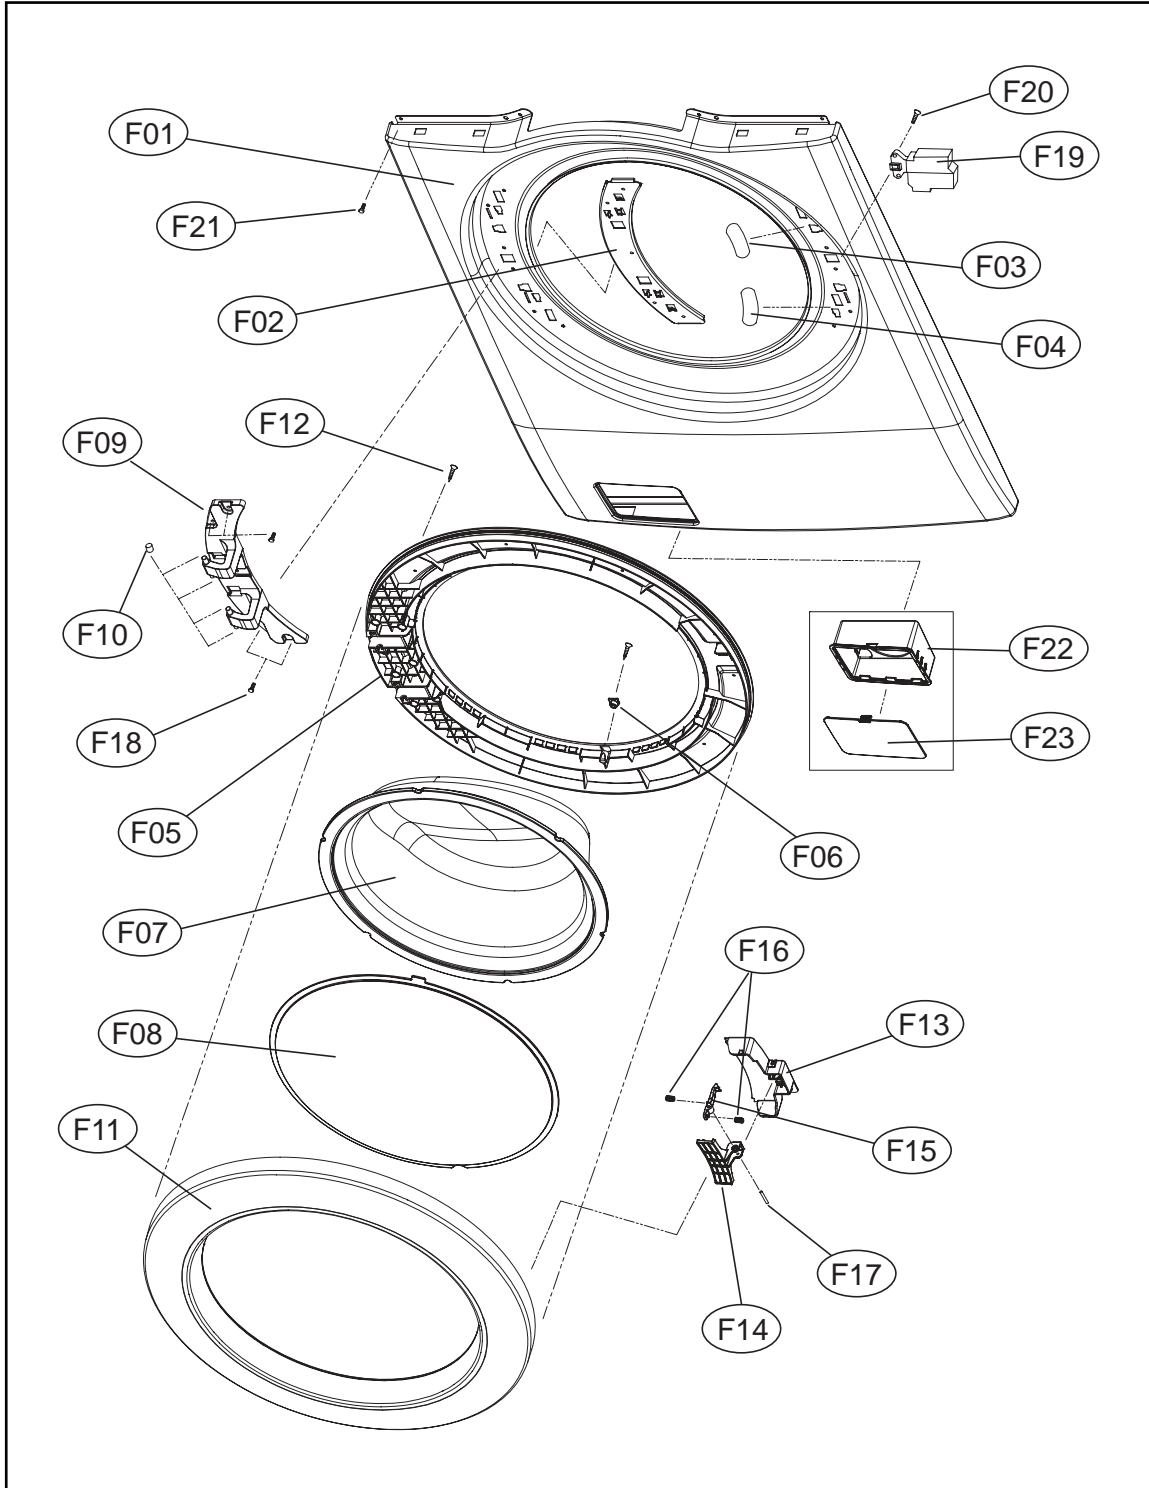

5. CABINET FRONT ASS'Y