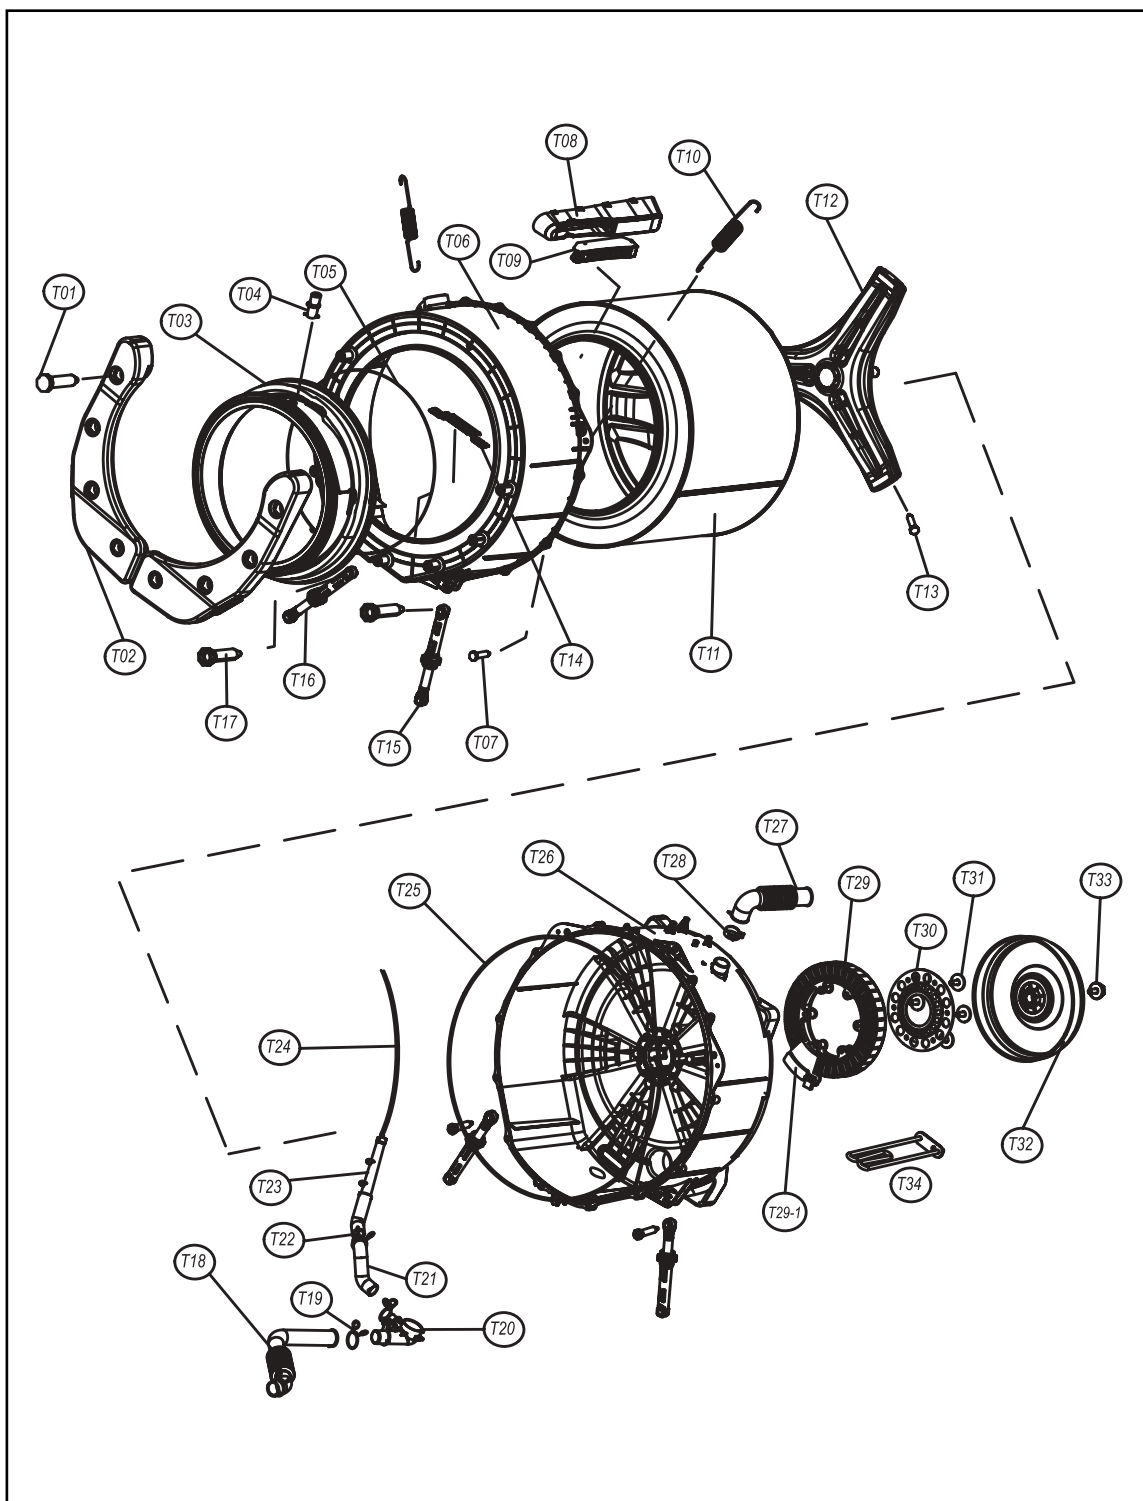

3. WASH TUB ASS'Y