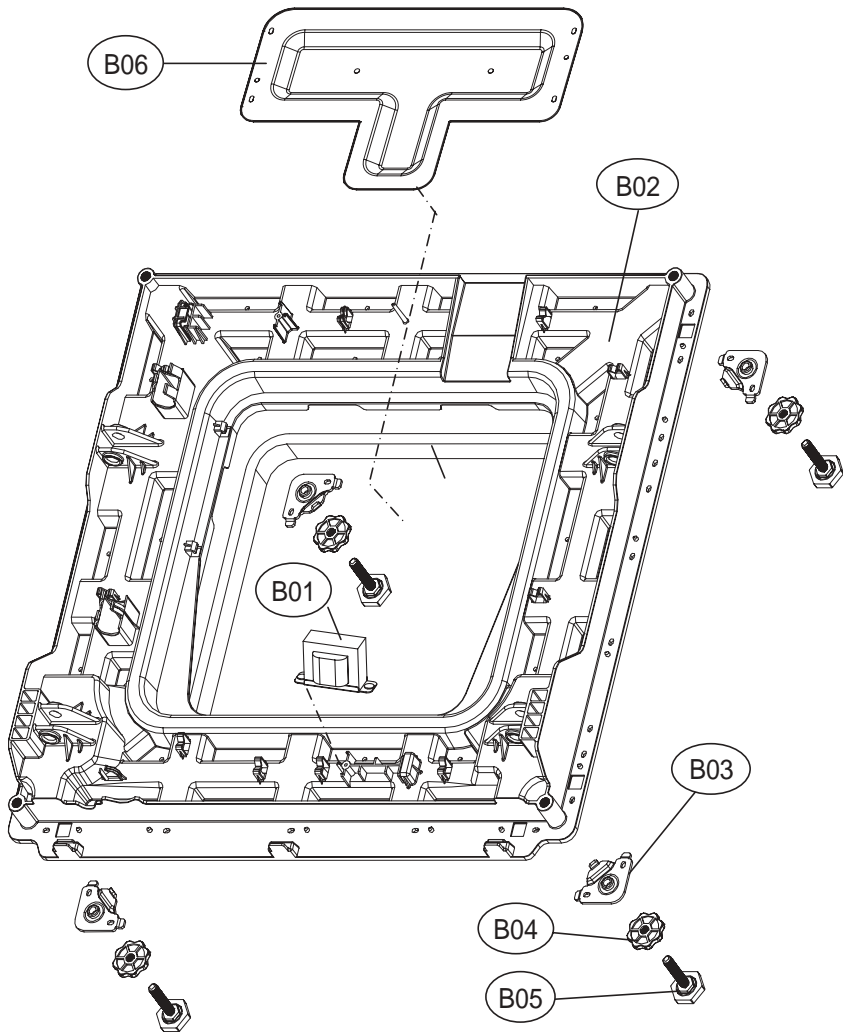

2. BASE UNIT ASS'Y

Base Assembly

ASKO, WL6511XXLPP - Washer XXL (WL6511)

Pos	Spare part No.	Description	Qty	Comment
B01	52G043A110	Voltage Regulator	1 Pc's	
B02	3610392700	Base	1 Pc's	
B03	3615303600	Leg Support	4 Pc's	
B04	3612006400	Leg Locking Nut	4 Pc's	
B05	3612100700	Leg, Adjustable	4 Pc's	
B06	3618304600	Heater Protection Plate	1 Pc's	
B06a	7122401411	Screw - Self Tapping	4 Pc's	
B06b	7122401411	Screw - Self Tapping	20 Pc's	
C20d	3613557100	UL Wiring Label	1 Pc's	