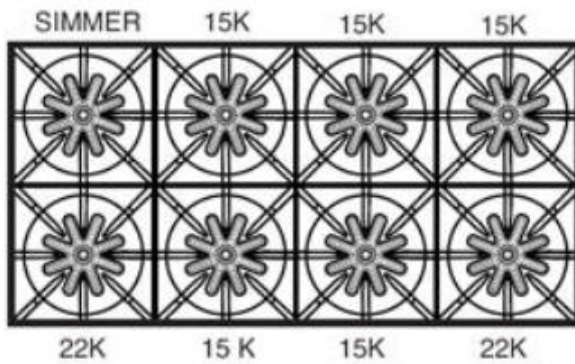

## Bluestar Burner Configurations

RNB Models – 24", 30", 36", 48", 60"

Platinum™ Series Models – 48", 60"

RCS Models – 30" , 36"

RPB Models – 30" , 36"