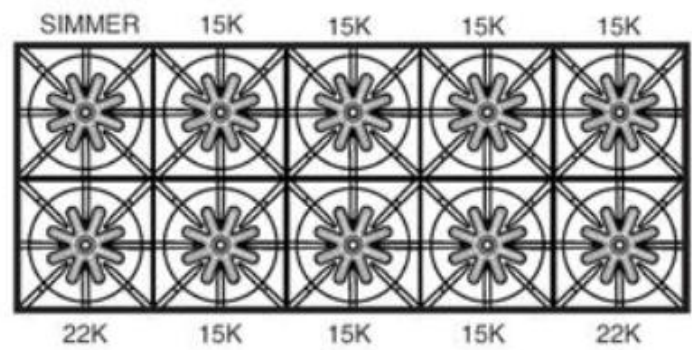

## Bluestar Burner Configurations

RNB Models – 24", 30", 36", 48", 60"

Platinum™ Series Models – 48", 60"

RCS Models – 30" , 36"

RPB Models – 30" , 36"