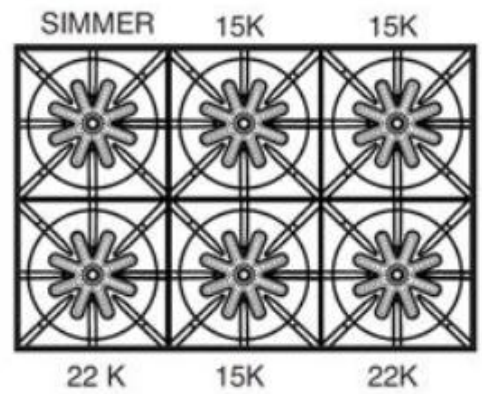

## Bluestar Burner Configurations

RNB Models – 24", 30", 36", 48", 60"

Platinum™ Series Models – 48", 60"

RCS Models – 30" , 36"

RPB Models – 30" , 36"