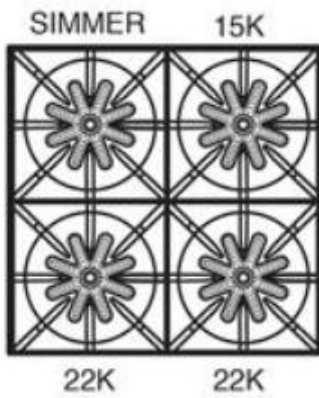

## Bluestar Burner Configurations

RNB Models – 24", 30", 36", 48", 60"

Platinum™ Series Models – 48", 60"

RCS Models – 30" , 36"

RPB Models – 30" , 36"