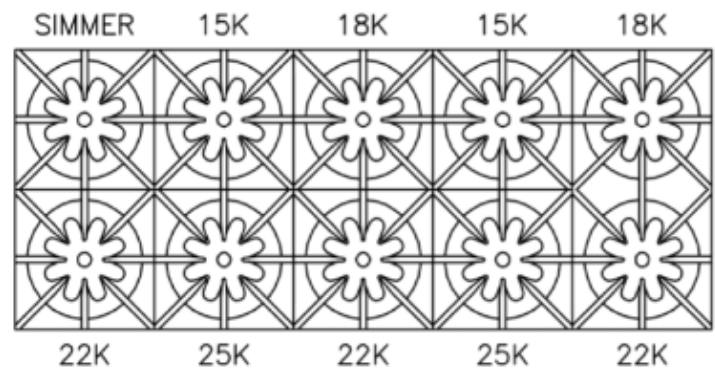

## Bluestar Burner Configurations

RNB Models – 24", 30", 36", 48", 60"

Platinum™ Series Models – 48", 60"

RCS Models – 30" , 36"

RPB Models – 30" , 36"