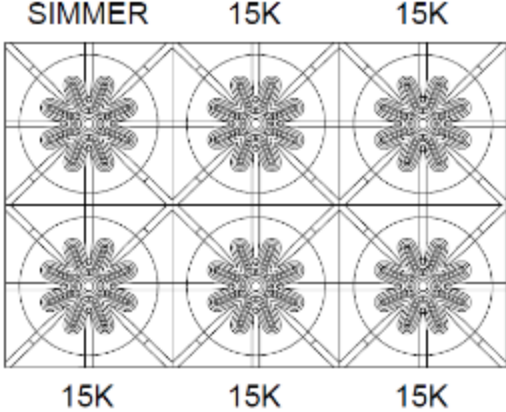

## Bluestar Burner Configurations

RNB Models – 24", 30", 36", 48", 60"

Platinum™ Series Models – 48", 60"

RCS Models – 30" , 36"

RPB Models – 30" , 36"