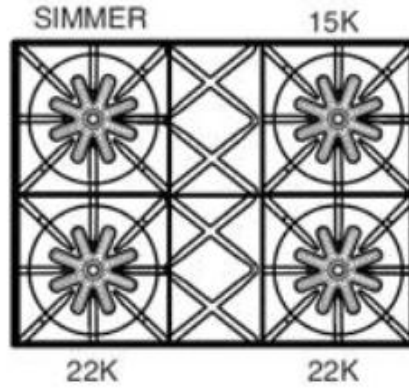

## Bluestar Burner Configurations

RNB Models – 24", 30", 36", 48", 60"

Platinum™ Series Models – 48", 60"

RCS Models – 30" , 36"

RPB Models – 30" , 36"