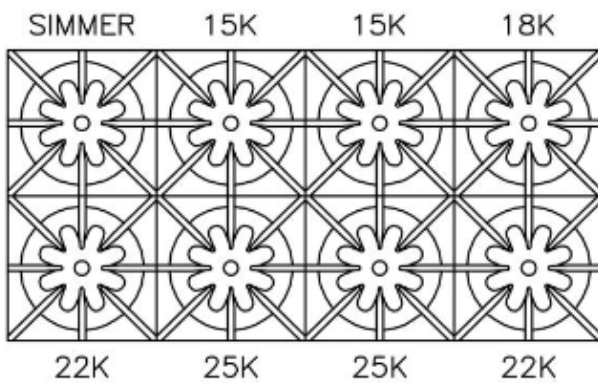

## Bluestar Burner Configurations

RNB Models – 24", 30", 36", 48", 60"

Platinum™ Series Models – 48", 60"

RCS Models – 30" , 36"

RPB Models – 30" , 36"