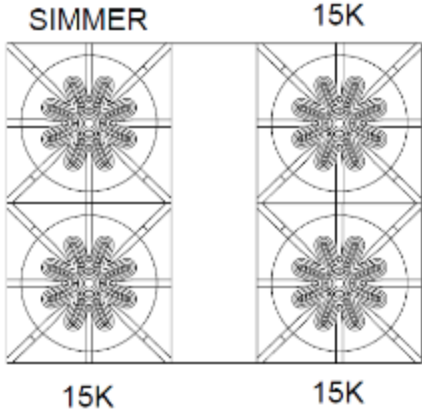

## Bluestar Burner Configurations

RNB Models – 24", 30", 36", 48", 60"

Platinum™ Series Models – 48", 60"

RCS Models – 30" , 36"

RPB Models – 30" , 36"