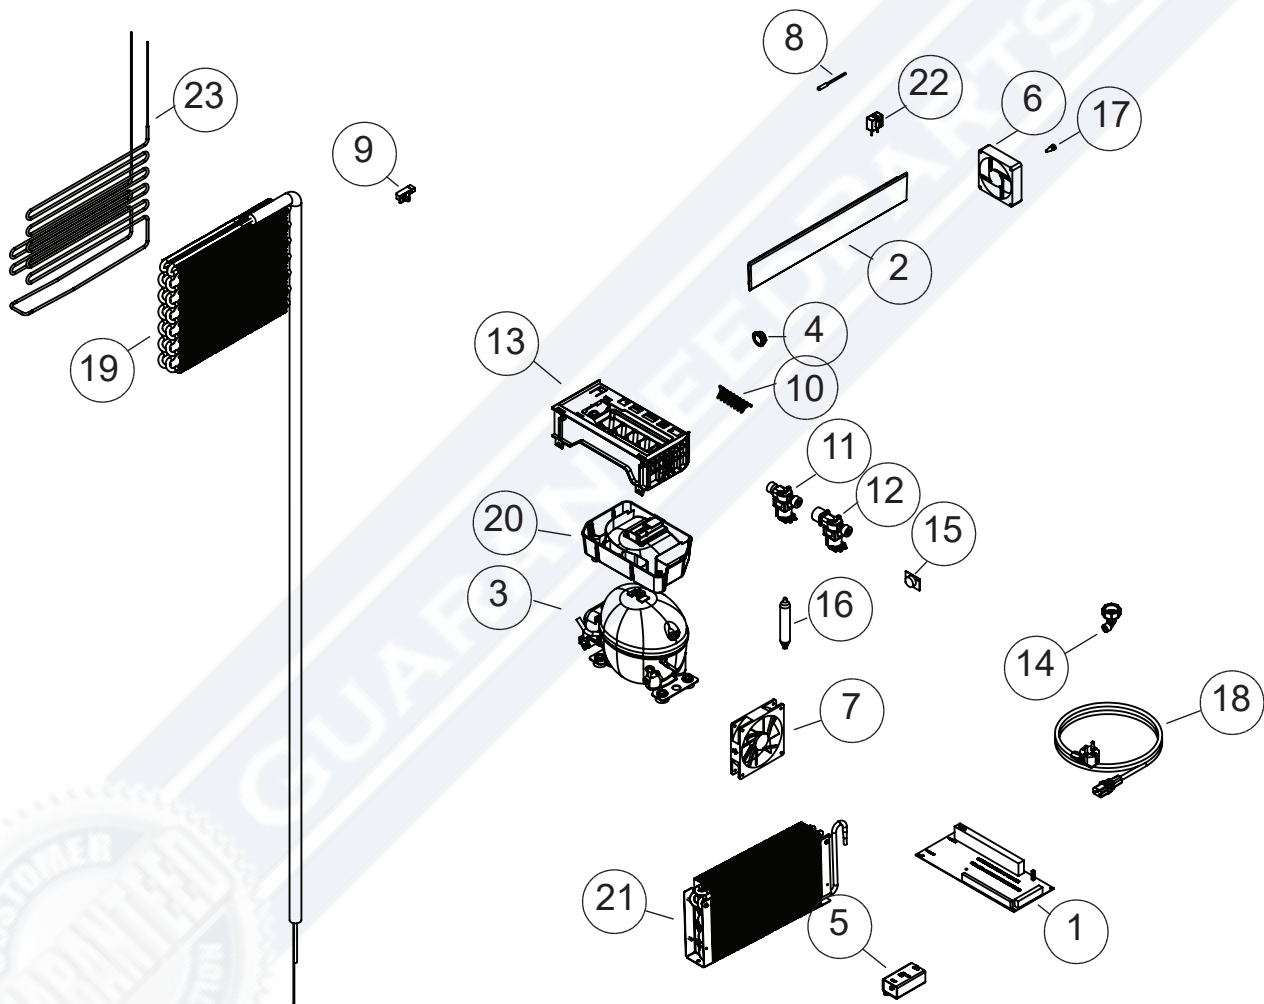

BIF18 Sealed System Components

BIF18 Sealed System Components

Reference Number	Part Number	Part Name	Quantity
1	700549	MAIN ELECTRONIC BOARD FREEZER	1
2	700522	USER INTERFACE, 18"	1
3	700524	COMPR.VCC VEMY5H CON INVERTER 115V/6	1
4	700583	SPOT LED	1
5	B02892500	LED POWER SUPPLY	1
6	700536	FAN UNIT AIR CIRCULATION	1
7	700537	CONDENSER COOLING FAN	1
8	700535	NTC PROBE	1
9	B03491000	REED SWITCH, DOOR	1
10	B01214901	ICE MAKER HEATER	1
11	700573	FILL WATER VALVE AMERICA RPE	1
12	700572	SAFETY WATER VALVE AMERICA RPE	1
13	700531	ICE MAKER NIDEC-SANKYO	1
14	B04010700U	WATER FILTER KIT	1
15	B02200810	PCB BUZZER	1
16	700550	DEHYDRATOR FILTER	1
17	B01217450	FAN FIXING RUBBER (12PCS)	12
18	B02822100	MAIN CABLE	1
19	700530	EVAPORATOR	1
20	B02508300	COMPRESSOR TRAY	1
21	700553	CONDENSER 18"	1
22	700576	TEMPERATURE LIMITER	1
23	700534	EVAPORATORE HEATER	1

GUARANTEED