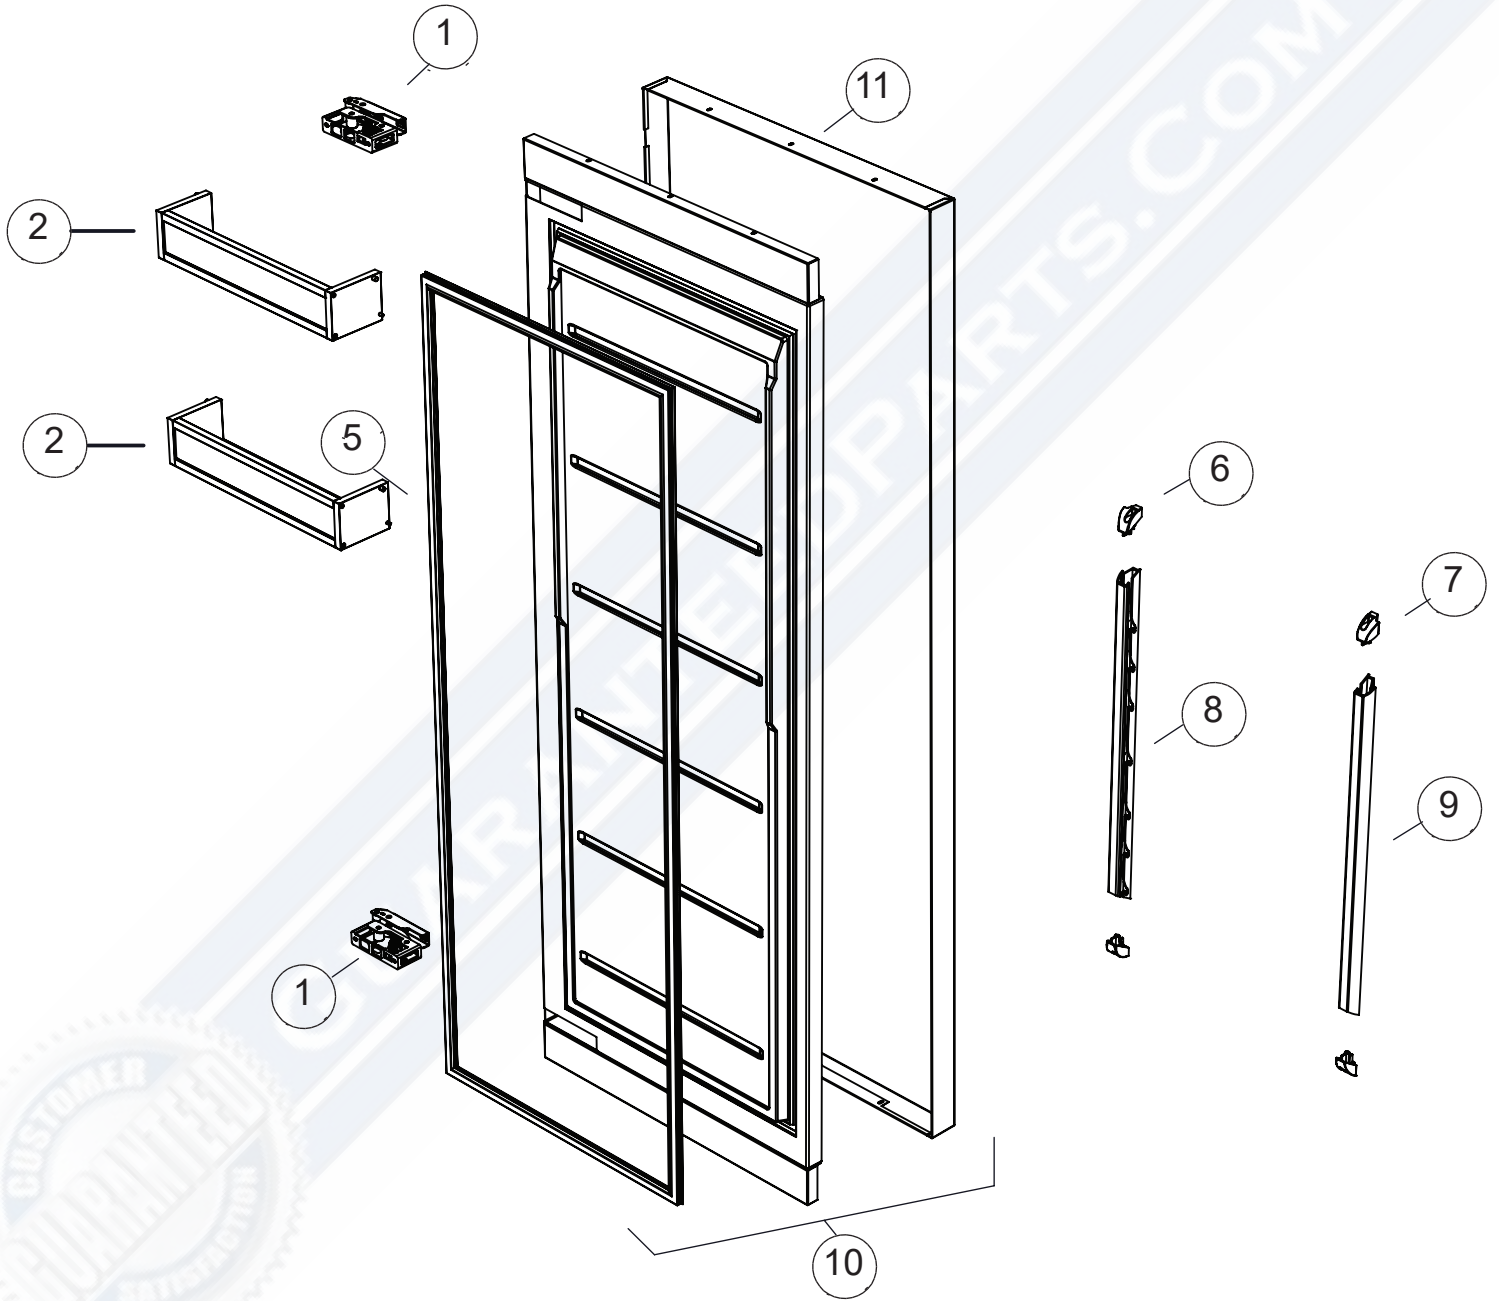

Parts Manual

Column Built-in Freezer

BIF18L0
BIF18R0

Table of Contents

Page	Description
1-2	Stainless Clad Door Assembly
3-4	Shelving Components
5-6	Sealed System Components

GUARANTEEDPARTS.COM

BIF18 Stainless Clad Door Assembly

BIF18 Stainless Clad Door Assembly

Reference Number	Part Number	Part Name	Quantity
1	700554	SOFT OPENING HINGE, RH 18"	1
1	700555	SOFT OPENING HINGE, LH 18"	1
2	B03538900	SLIDING DOOR SHELF, 18"	1
5	700582	MAGNETIC GASKET, DOOR 18", GRAY	1
6	B02810480	PROFILE CAP	1
7	B02810580	PROFILE CAP	1
8	B02866701	LEFT PILLAR INNER DOOR, FZR COLUMN	1
9	B02866801	RIGHT PILLAR INNER DOOR, FZR COLUMN	1
10	700564	DOOR COMPLETE 18", RH	1
10	700565	DOOR COMPLETE 18", LH	1
11	700570	DOOR CLADDING 18", RH	1
11	700571	DOOR CLADDING 18", LH	1

GUARANTEED PARTS

BIF18 Shelving Components

BIF18 Shelving Components

Reference Number	Part Number	Part Name	Quantity
1	B03539100	GLASS SHELF, 18"	2
2	300038	FREEZER DRAWER SCREW	1
3	B03533030	FREEZER DRAWER 18", SMALL	1
4	B03533130	FREEZER DRAWER 18", LARGE	1
5	B03293500	FREEZER SLIDING GUIDE, RIGHT	1
5	B03293400	FREEZER SLIDING GUIDE, LEFT	1
6	B02576001	ICE TRAY	1
7	700546	VENTILATION GRILLE, 18"	1
8	B02999100	CONVEYOR, UPPER	1
9	700538	ADJUSTABLE FOOT	1
10	B03321700	FRONT WHEEL, COMPLETE	1
11	700539	REAR WHEEL, COMPLETE	1
12	LCMG	LATERAL MOUNTING CLIPS 10 PCS GRAY	10
13	700523	JOINING STRIP, GRAY	1
14	B03533230	FREEZER DRAWER 18". TALL	1
15	B02999200	CONVEYOR, LOWER	1
16	B03572200	TOP COMPENSATION, 18"	1
17	B02922900	BRACKET FOR SEPARATOR GLASS SHELF	1
18	B03532900	ICE-MAKER COVER 18"	1