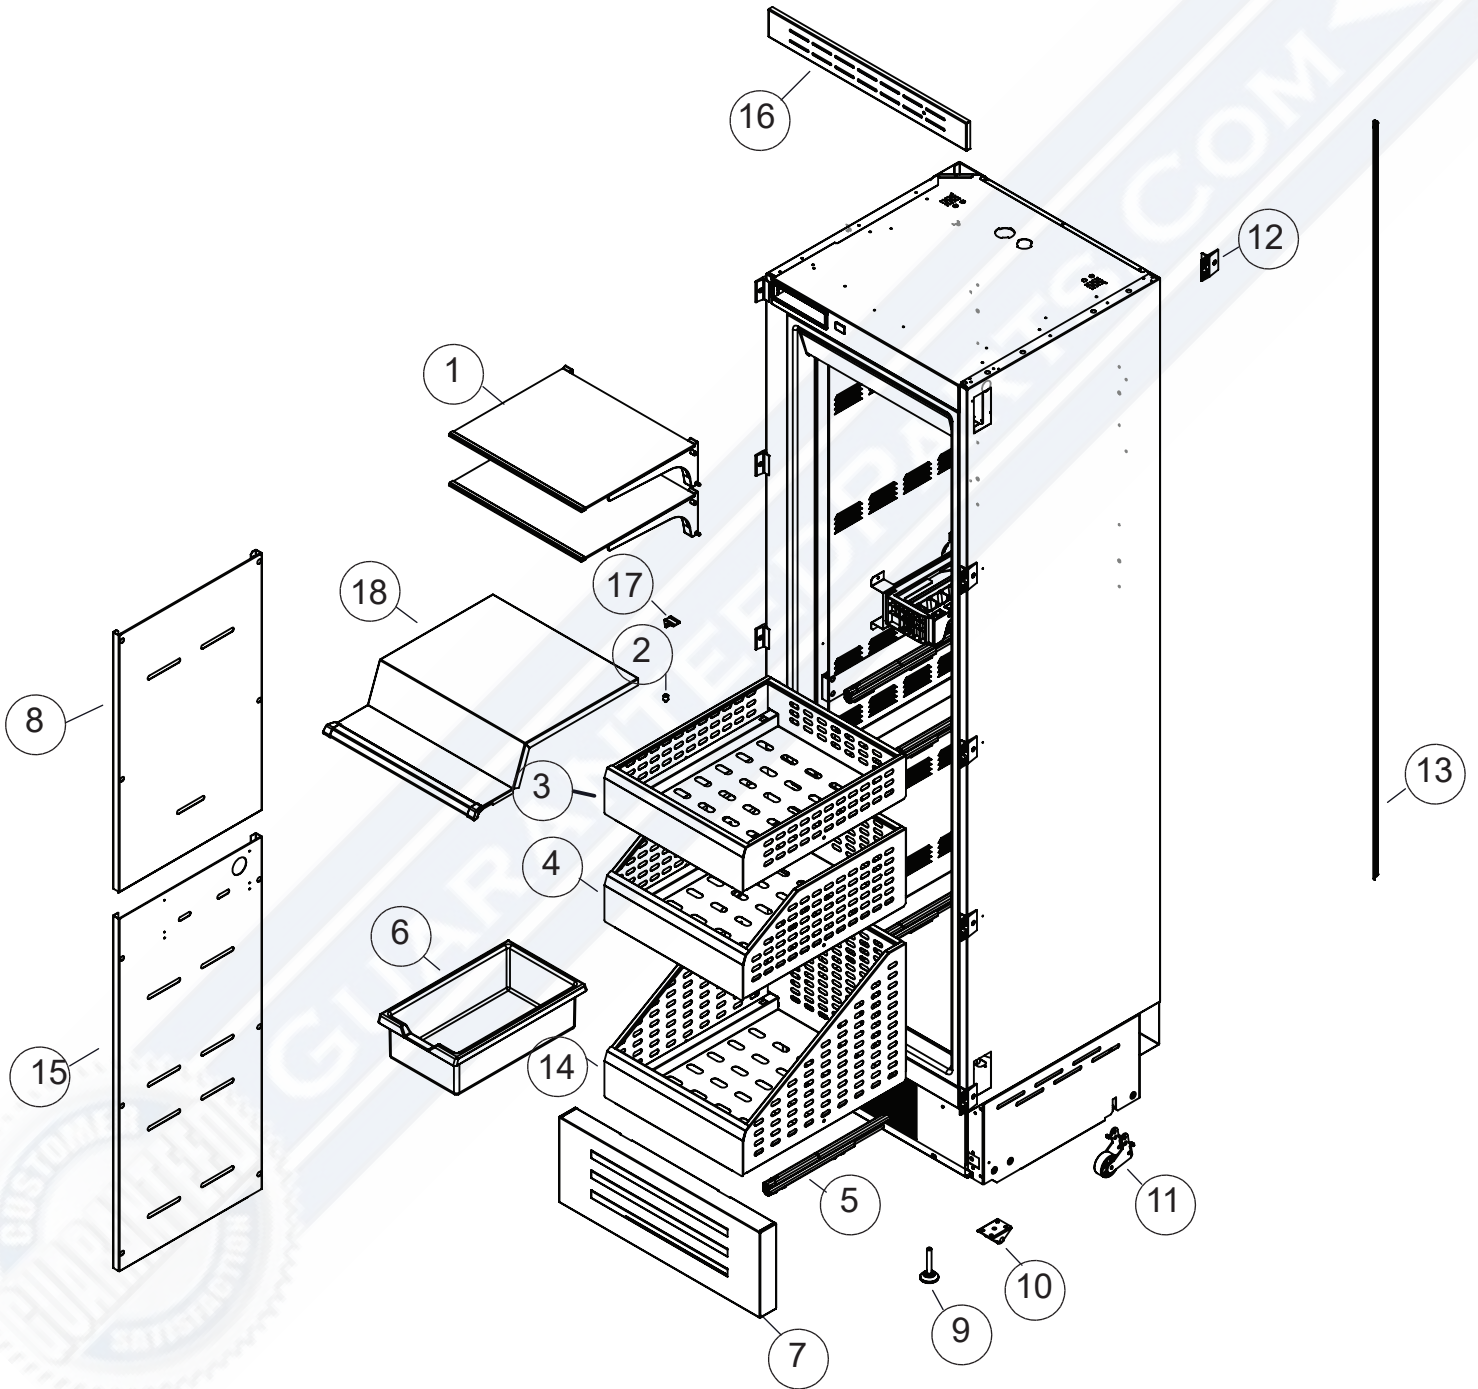

Parts Manual

Column Built-in Freezer

BIF18L0
BIF18R0

Table of Contents

Page	Description
1-2	Stainless Clad Door Assembly
3-4	Shelving Components
5-6	Sealed System Components

GUARANTEEDPARTS.COM

BIF18 Stainless Clad Door Assembly

BIF18 Stainless Clad Door Assembly

Reference Number	Part Number	Part Name	Quantity
1	700554	SOFT OPENING HINGE, RH 18"	1
1	700555	SOFT OPENING HINGE, LH 18"	1
2	B03538900	SLIDING DOOR SHELF, 18"	1
5	700582	MAGNETIC GASKET, DOOR 18", GRAY	1
6	B02810480	PROFILE CAP	1
7	B02810580	PROFILE CAP	1
8	B02866701	LEFT PILLAR INNER DOOR, FZR COLUMN	1
9	B02866801	RIGHT PILLAR INNER DOOR, FZR COLUMN	1
10	700564	DOOR COMPLETE 18", RH	1
10	700565	DOOR COMPLETE 18", LH	1
11	700570	DOOR CLADDING 18", RH	1
11	700571	DOOR CLADDING 18", LH	1

GUARANTEED PARTS

BIF18 Shelving Components

BIF18 Shelving Components

Reference Number	Part Number	Part Name	Quantity
1	B03539100	GLASS SHELF, 18"	2
2	300038	FREEZER DRAWER SCREW	1
3	B03533030	FREEZER DRAWER 18", SMALL	1
4	B03533130	FREEZER DRAWER 18", LARGE	1
5	B03293500	FREEZER SLIDING GUIDE, RIGHT	1
5	B03293400	FREEZER SLIDING GUIDE, LEFT	1
6	B02576001	ICE TRAY	1
7	700546	VENTILATION GRILLE, 18"	1
8	B02999100	CONVEYOR, UPPER	1
9	700538	ADJUSTABLE FOOT	1
10	B03321700	FRONT WHEEL, COMPLETE	1
11	700539	REAR WHEEL, COMPLETE	1
12	LCMG	LATERAL MOUNTING CLIPS 10 PCS GRAY	10
13	700523	JOINING STRIP, GRAY	1
14	B03533230	FREEZER DRAWER 18". TALL	1
15	B02999200	CONVEYOR, LOWER	1
16	B03572200	TOP COMPENSATION, 18"	1
17	B02922900	BRACKET FOR SEPARATOR GLASS SHELF	1
18	B03532900	ICE-MAKER COVER 18"	1