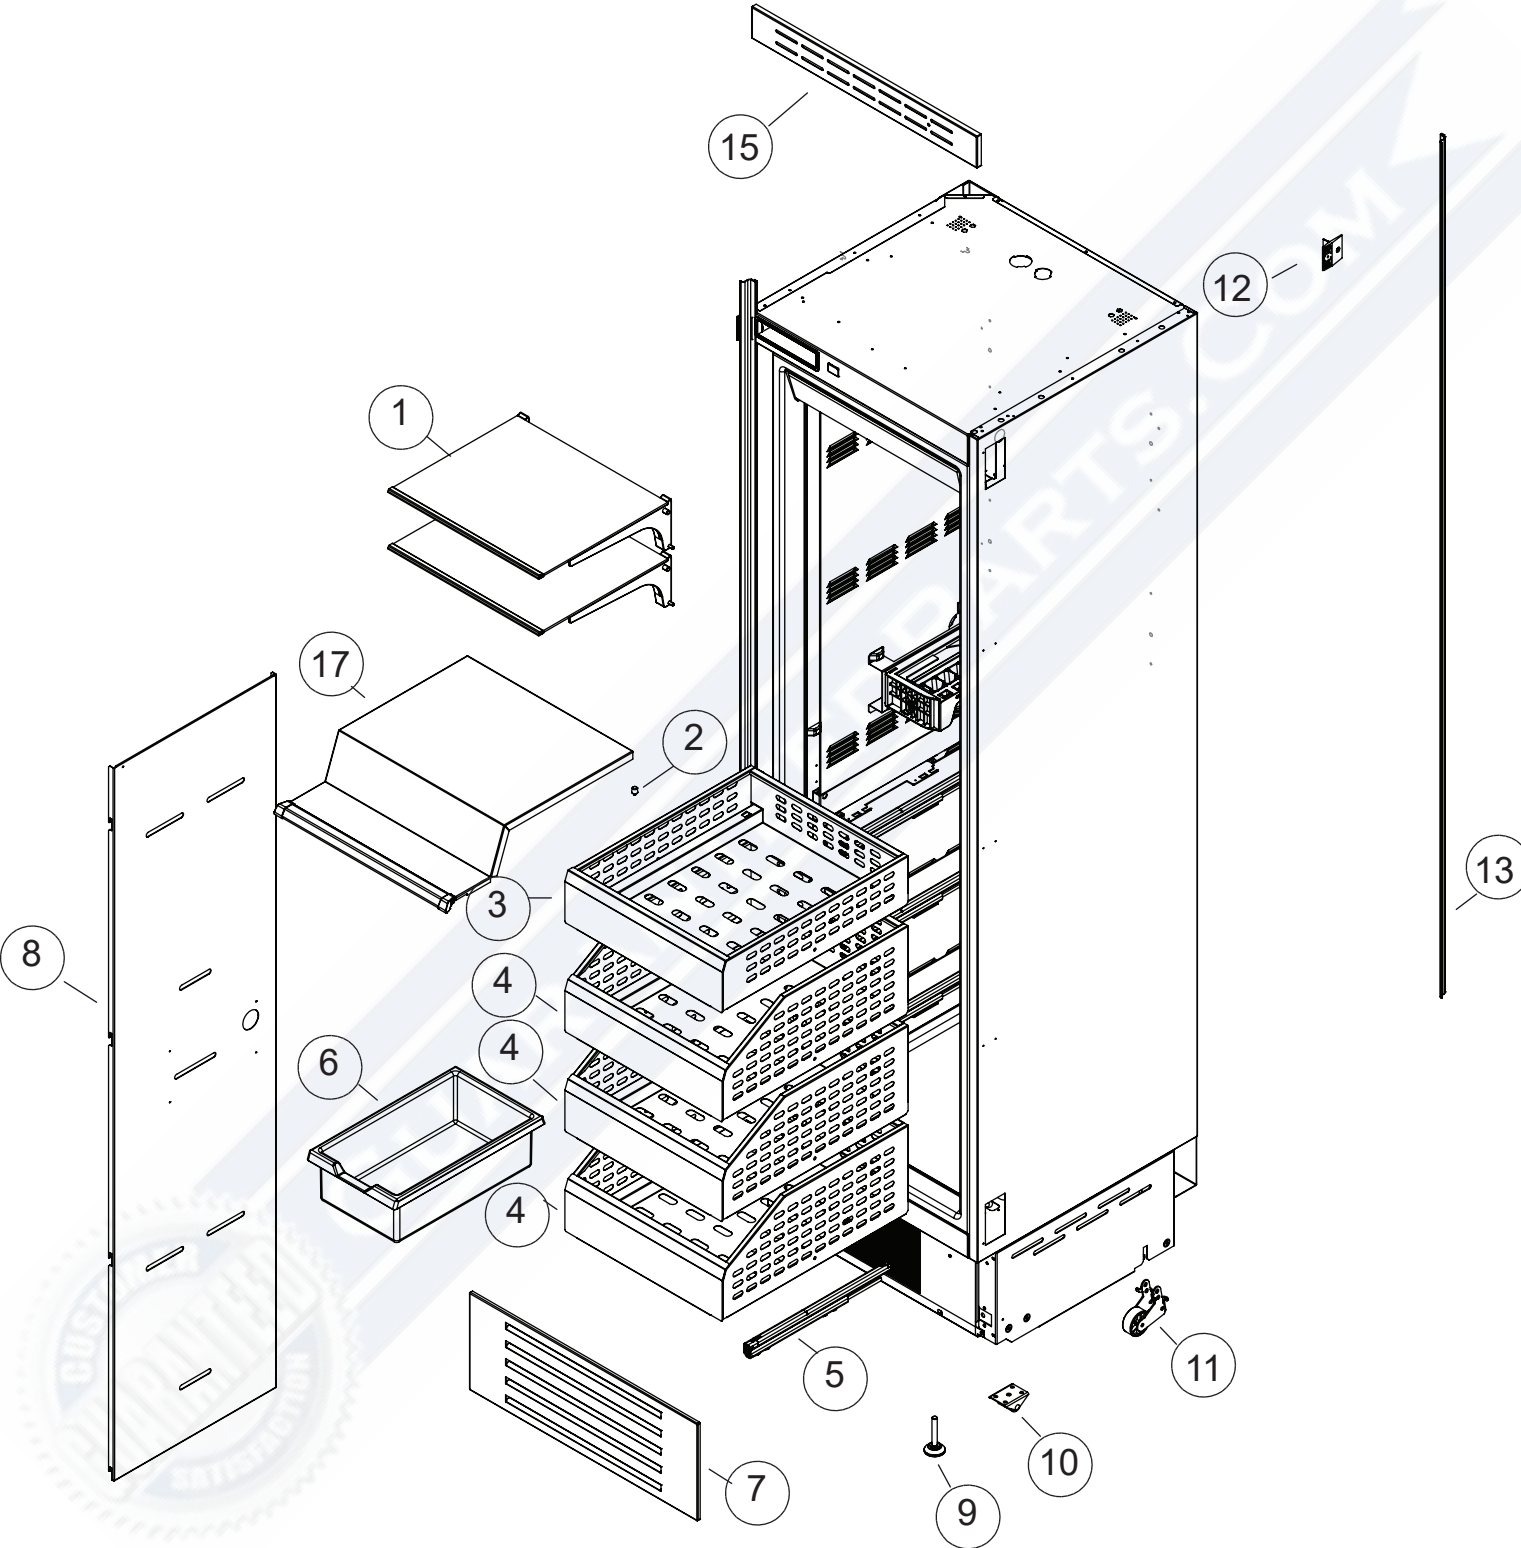

BIF24_30 Shelving Components

BIF24_30 Shelving Components

Reference Number	Part Number	Part Name	Quantity
1	B03561800	GLASS SHELF, 24"	2
1	B03539200	GLASS SHELF, 30"	1
2	B02298004	FREEZER DRAWER SCREW	1
3	B03471431	FREEZER DRAWER 24", SMALL	1
3	B03471731	FREEZER DRAWER 30", SMALL	1
4	B03471531	FREEZER DRAWER 24", LARGE	1
4	B03471631	FREEZER DRAWER 30", LARGE	1
5	B03293500	FREEZER SLIDING GUIDE, RIGHT	1
5	B03293400	FREEZER SLIDING GUIDE, LEFT	1
6	B02576001	ICE TRAY	1
7	B03479601	VENTILATION GRILLE, 24	1
7	B03479701	VENTILATION GRILLE, 30	1
8	B02886451	CONVEYOR, RH	1
8	B02886401	CONVEYOR, LH	1
9	700538	ADJUSTABLE FOOT	1
10	B03321700	FRONT WHEEL, COMPLETE	1
11	700539	REAR WHEEL, COMPLETE	1
12	LCMG	LATERAL MOUNTING CLIPS 10 PCS GRAY	10
13	700523	JOINING STRIP, GRAY	1
15	B03572300	TOP COMPENSATION, 24"	1
15	B03572400	TOP COMPENSATION, 30"	1
17	B03465400	ICE-MAKER COVER 24	1
17	B03472500	ICE-MAKER COVER 30"	1

GUARANTEED