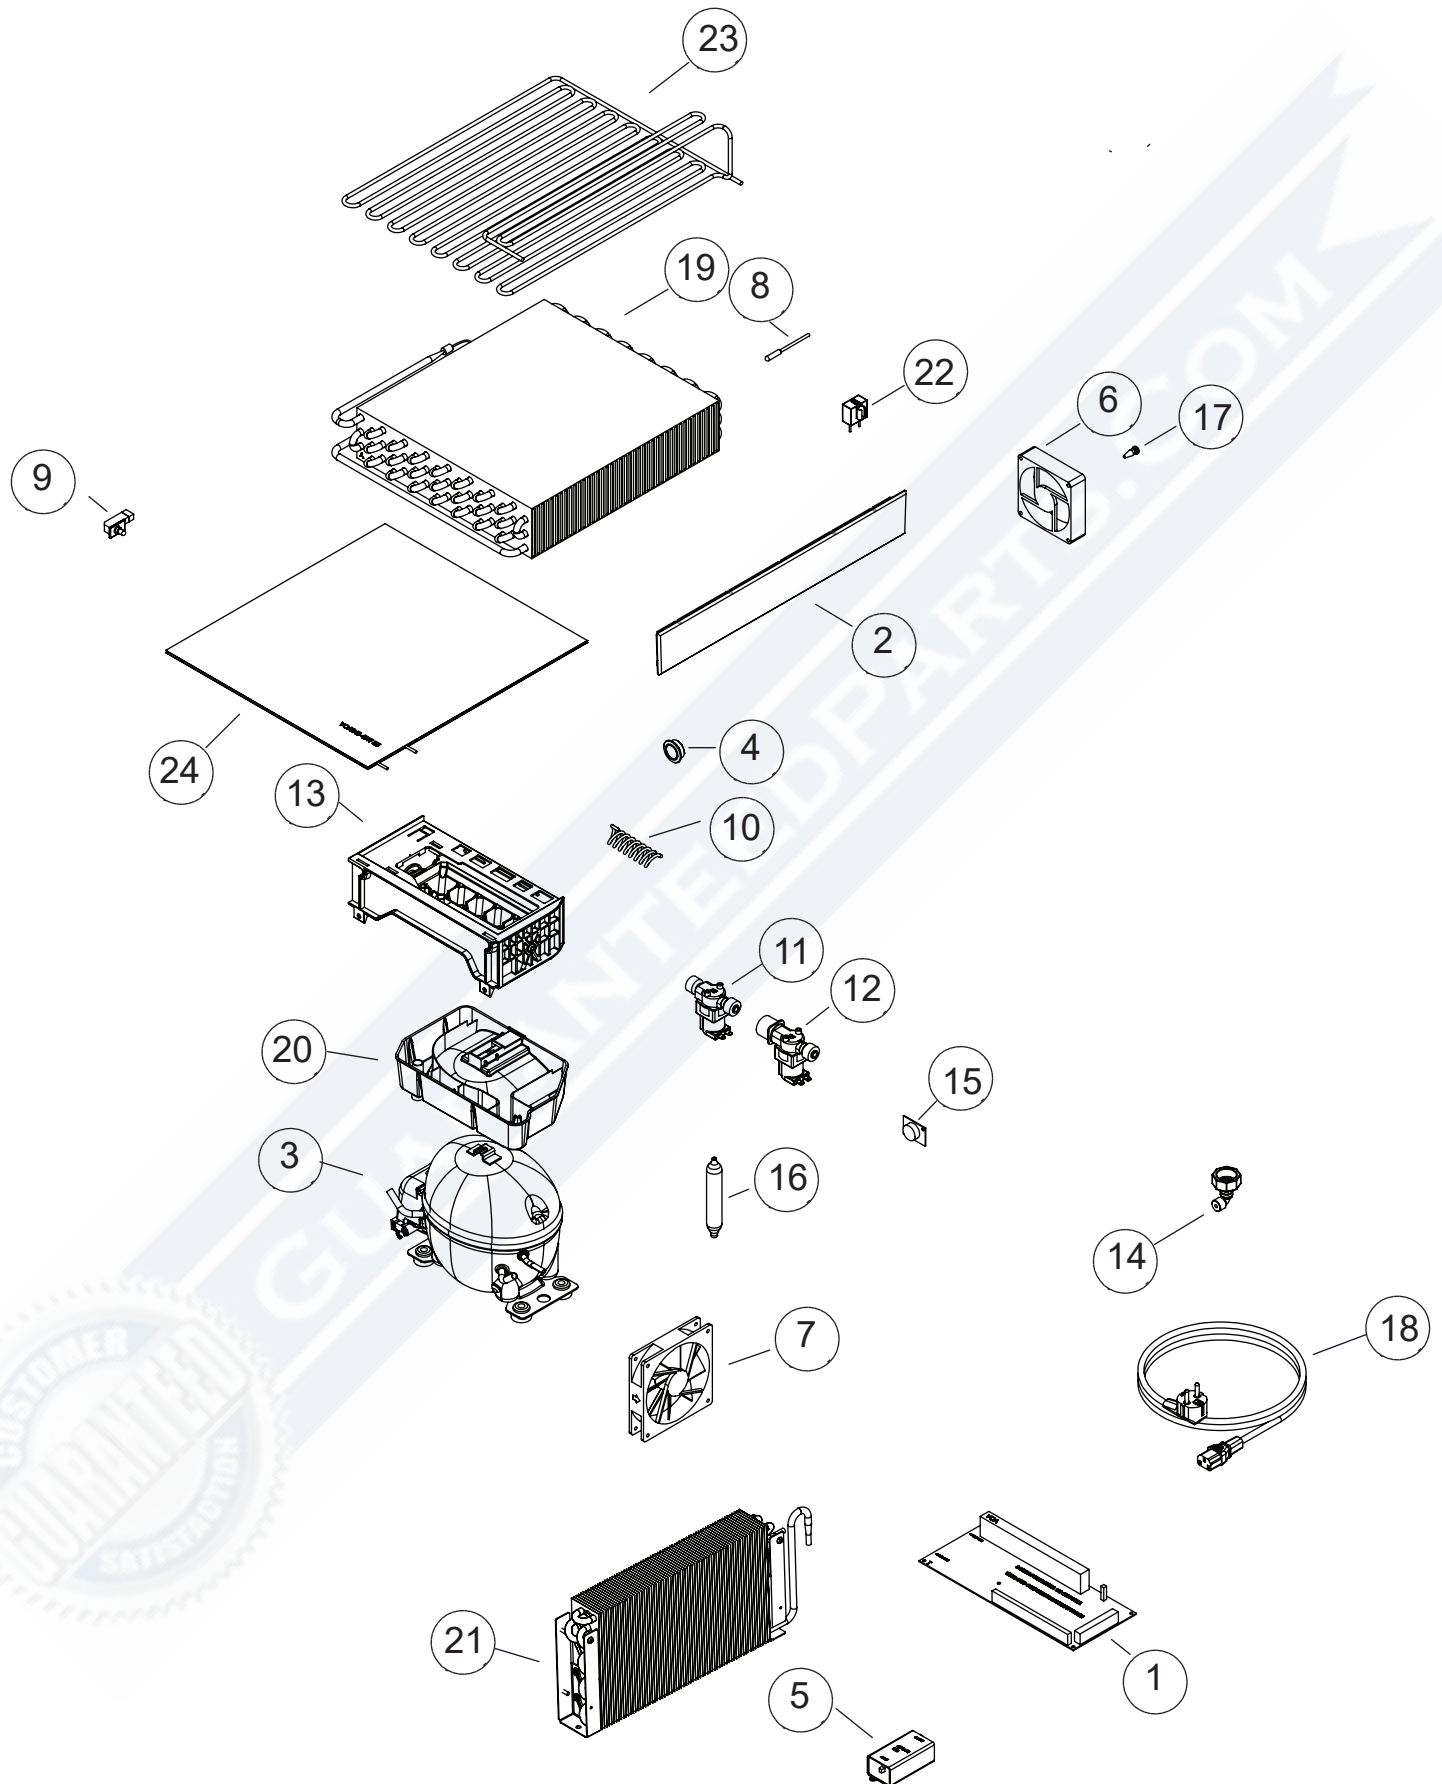

BIF24_30 Sealed System Components

BIF24_30 Sealed System Components

Reference Number	Part Number	Part Name	Quantity
1	700549	MAIN ELECTRONIC BOARD FREEZER	1
2	700521	USER INTERFACE, 24"	1
2	700520	USER INTERFACE, 30"	1
3	700525	Compressor BIF24 BIF30	1
4	700583	SPOT LED	1
5	B02892500	LED POWER SUPPLY	5
6	700536	FRIDGE FAN UNIT AIR CIRCULATION	1
7	700537	CONDENSER COOLING FAN	1
8	B02103592	NTC PROBE	1
9	B03491000	REED SWITCH, DOOR	1
10	B01214901	ICE MAKER HEATER	1
11	B02819300	FILL WATER VALVE AMERICA RPE	1
12	700572	SAFETY WATER VALVE AMERICA RPE	1
13	B02801300	ICE MAKER NIDEC-SANKYO	1
14	B04010700U	WATER FILTER KIT	1
15	B02200810	PCB BUZZER	1
16	700550	DEHYDRATOR FILTER	1
17	B01217450	FAN FIXING RUBBER (12PCS	12
18	B02822100	MAIN CABLE	1
19	700528	EVAPORATOR RH	1
19	700529	EVAPORATOR - LH	1
20	B02508300	COMPRESSOR TRAY	1
21	700553	CONDENSER	1
22	B02222290	TEMPERATURE LIMITER	1
23	B02821951	EVAPORATORE HEATER, RH	1
23	B02821901	EVAPORATORE HEATER, LH	1
24	B02886000	EVAPORATOR CONVOYER HEATER	1