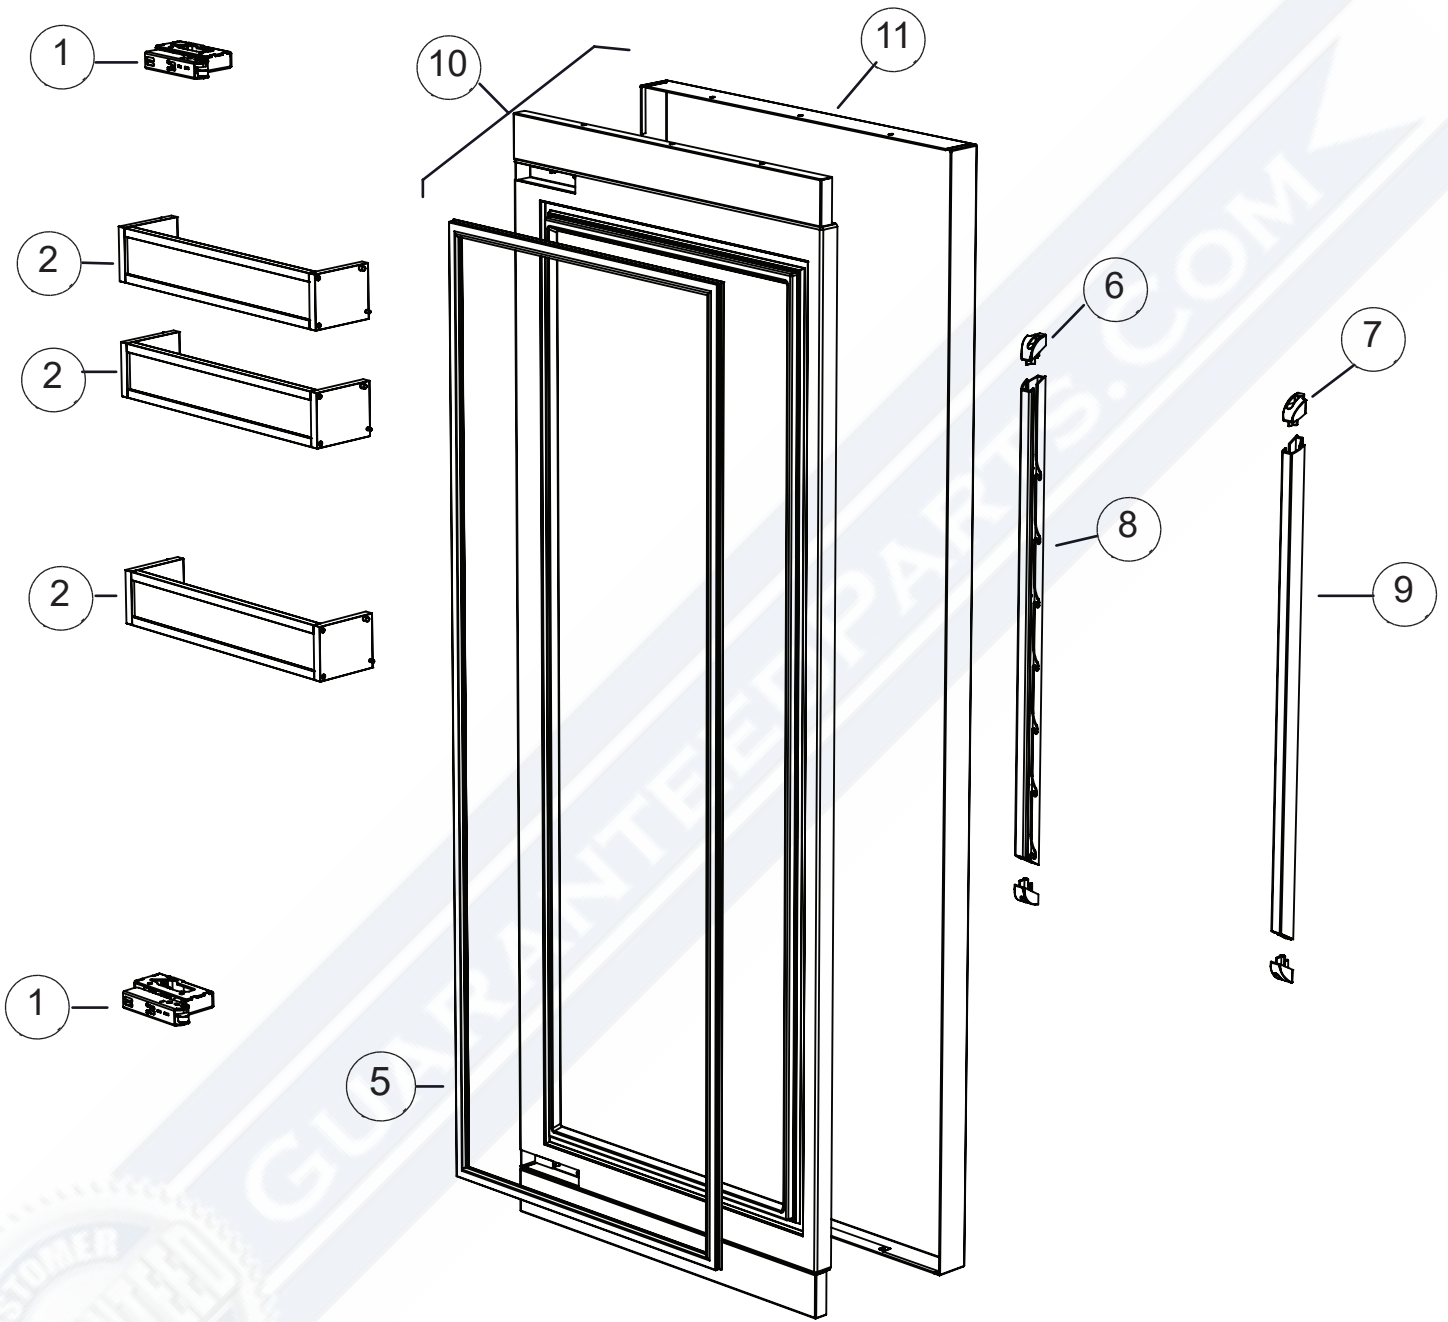

Parts Manual

Column Built-in Freezer

BIF24L0

BIF24R0

BIF30L0

BIF30R0

Table of Contents

| Page | Description |
|------|------------------------------|
| 1-2 | Stainless Clad Door Assembly |
| 3-4 | Shelving Components |
| 5-6 | Sealed System Components |
| | |
| | |
| | |
| | |

GUARANTEEDPARTS.COM

BIF24_30 Stainless Clad Door Assembly

BIF24_30 Stainless Clad Door Assembly

| Reference Number | Part Number | Part Name | Quantity |
|------------------|-------------|-------------------------------------|----------|
| 1 | B03548900 | SOFT OPENING HINGE, RH 24" | 1 |
| 1 | B03549000 | SOFT OPENING HINGE, LH 24" | 1 |
| 1 | 700554 | HINGE, RH 24" | 1 |
| 1 | 700555 | HINGE, LH 24" | 1 |
| 2 | B03561900 | SLIDING DOOR SHELF, 24" | 1 |
| 2 | B03539300 | SLIDING DOOR SHELF, 30" | 1 |
| 5 | 700581 | MAGNETIC GASKET, DOOR 24", GRAY | 1 |
| 5 | 700580 | MAGNETIC GASKET, DOOR 30", GRAY | 1 |
| 6 | B02810480 | PROFILE CAP | 1 |
| 7 | B02810580 | PROFILE CAP | 1 |
| 8 | B02866701 | LEFT PILLAR INNER DOOR, FZR COLUMN | 1 |
| 9 | B02866801 | RIGHT PILLAR INNER DOOR, FZR COLUMN | 1 |
| 10 | B03577200 | DOOR COMPLETE 24", RH | 1 |
| 10 | B03577300 | DOOR COMPLETE 24", LH | 1 |
| 10 | B03577400 | DOOR COMPLETE 30", RH | 1 |
| 10 | B03577500 | DOOR COMPLETE 30", LH | 1 |
| 11 | 700568 | DOOR CLADDING 24", RH | 1 |
| 11 | 700569 | DOOR CLADDING 24", LH | 1 |
| 11 | 700566 | DOOR CLADDING 30", RH | 1 |
| 11 | 700567 | DOOR CLADDING 30", LH | 1 |
| | | | |