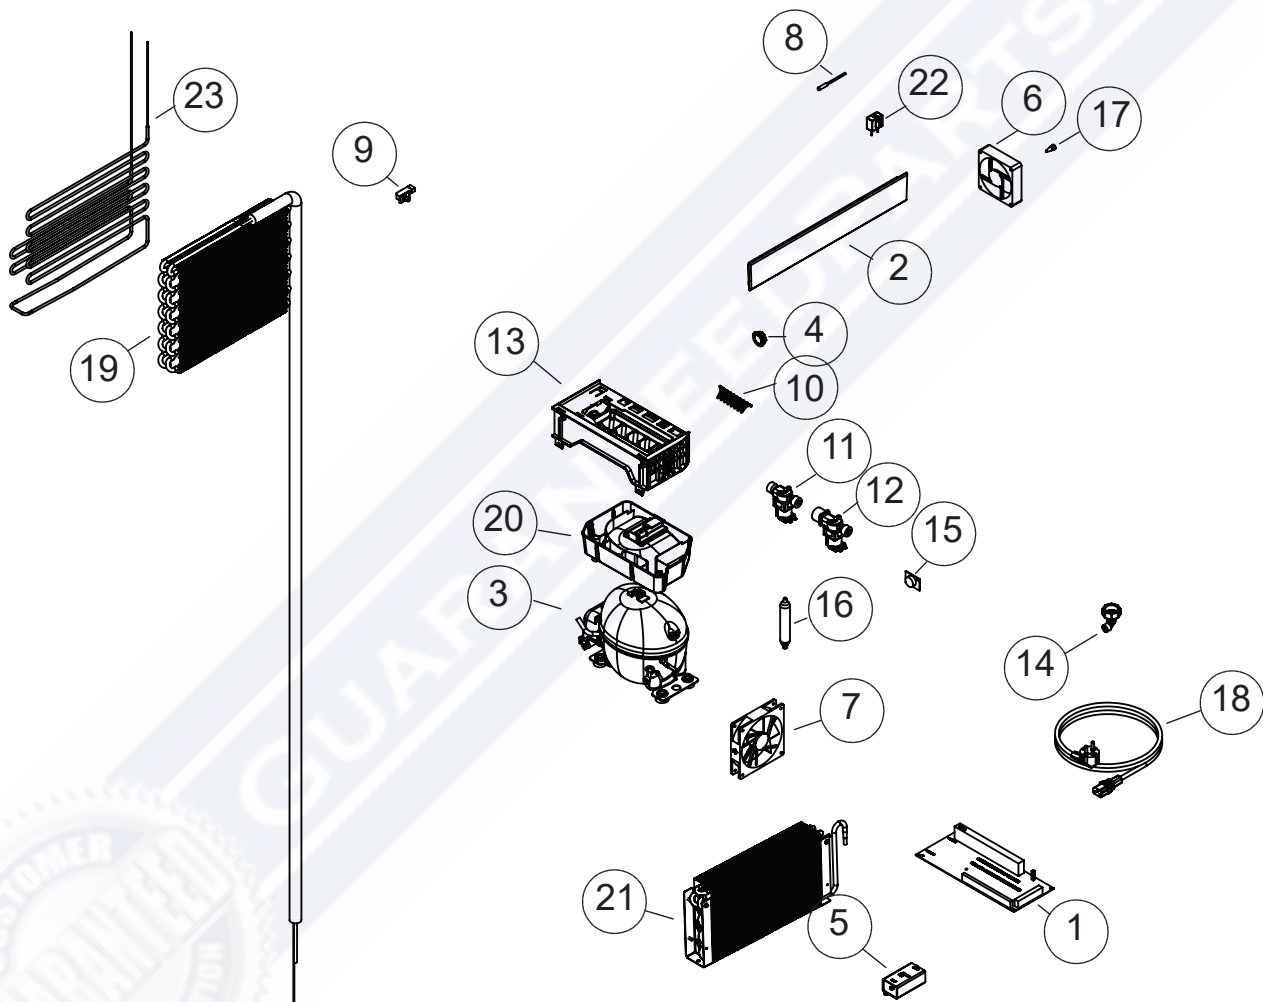

BIFP18 Sealed System Components

BIFP18 Sealed System Components

Reference Number	Part Number	Part Name	Quantity
1	700549	MAIN ELECTRONIC BOARD FREEZER	1
2	700521	USER INTERFACE, 24"	1
3	700524	COMPR.VCC VEMY5H CON INVERTER 115V/6	1
4	700583	SPOT LED	1
5	B02892500	LED POWER SUPPLY	1
6	700536	FAN UNIT AIR CIRCULATION	1
7	700537	CONDENSER COOLING FAN	1
8	700535	NTC PROBE	1
9	B03491000	REED SWITCH, DOOR	1
10	B01214901	ICE MAKER HEATER	1
11	B02819300	FILL WATER VALVE AMERICA RPE	1
12	B02819200	SAFETY WATER VALVE AMERICA RPE	1
13	700531	ICE MAKER NIDEC-SANKYO	1
14	B04010700U	WATER FILTER KIT	1
15	B02200810	PCB BUZZER	1
16	700550	DEHYDRATOR FILTER	1
17	B01217450	FAN FIXING RUBBER (12PCS)	12
18	B02822100	MAIN CABLE	1
19	700530	EVAPORATOR	1
20	B02508300	COMPRESSOR TRAY	1
21	700553	CONDENSER 18"	1
22	B02222290	TEMPERATURE LIMITER	1
23	700534	EVAPORATORE HEATER	1

GUARANTEED