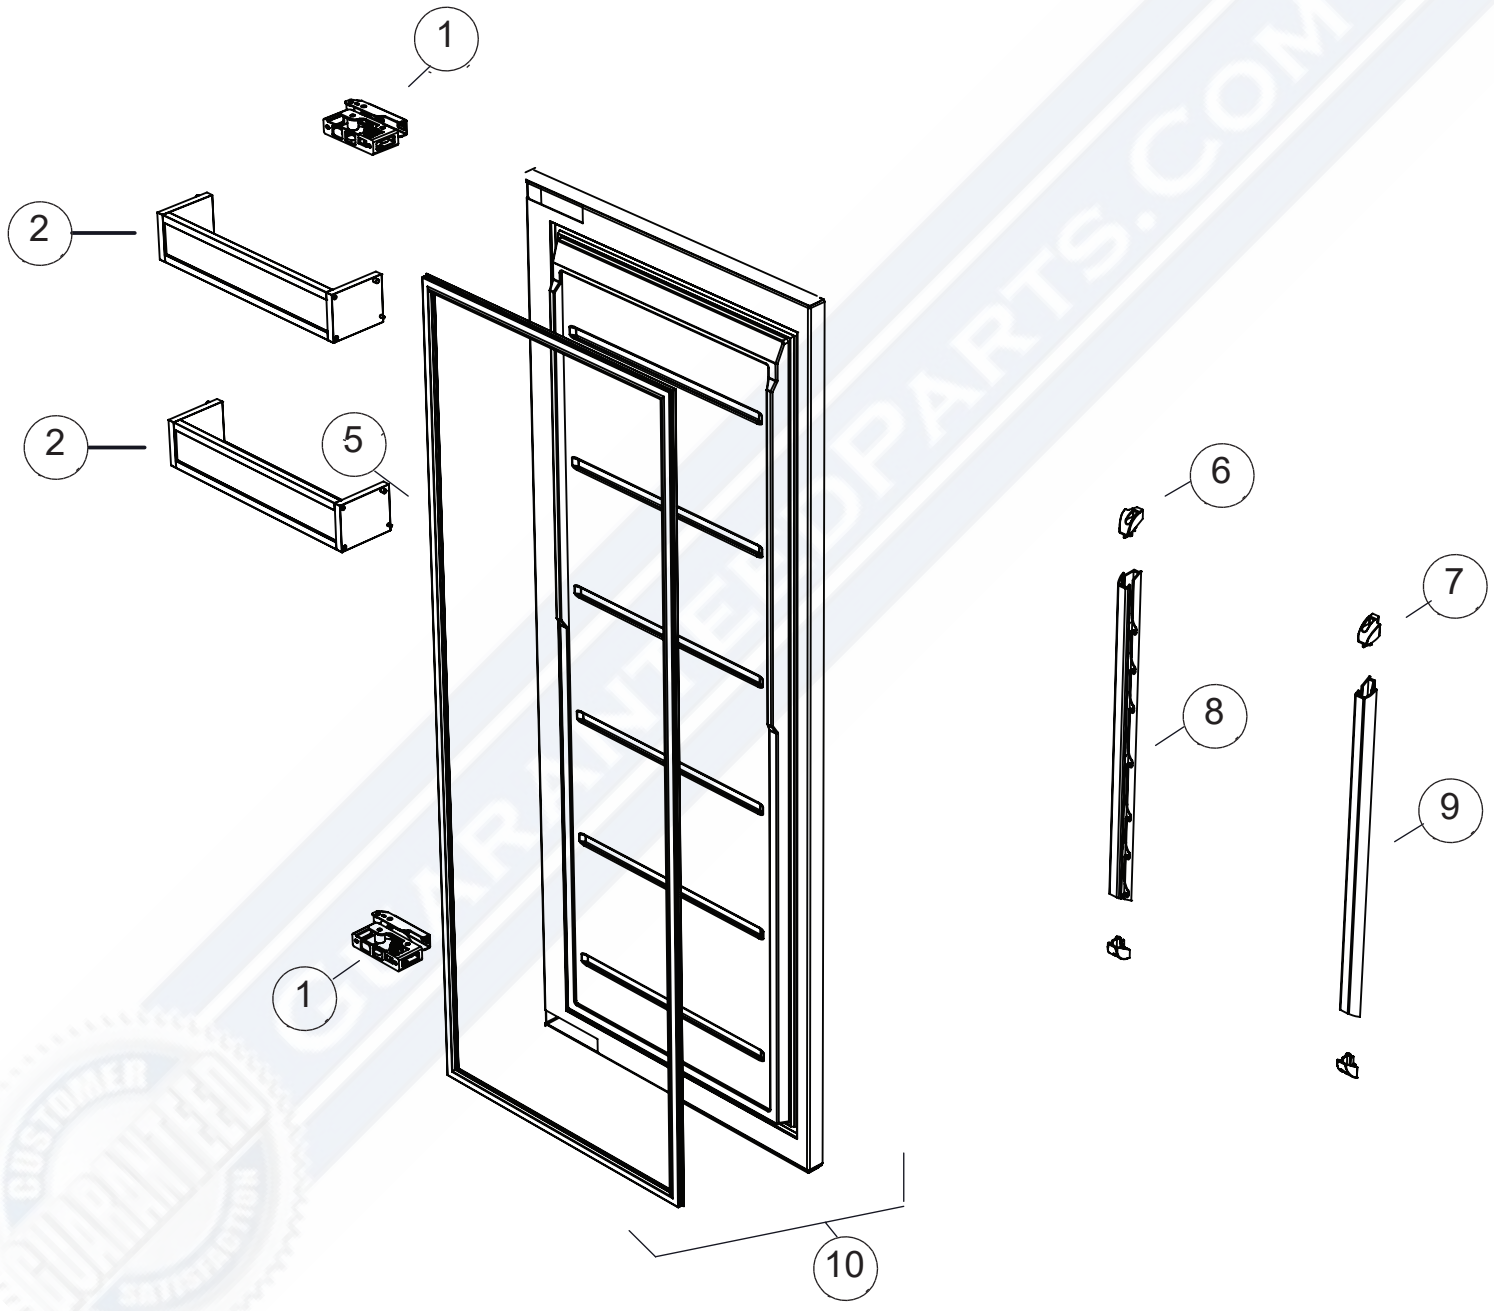

## Table of Contents

---

Page	Description
1-2	Stainless Clad Door Assembly
3-4	Shelving Components
5-6	Sealed System Components

GUARANTEEDPARTS.COM

# BIFP18 Panel Ready Door Assembly

# BIFP18 Panel Ready Door Assembly

Reference Number	Part Number	Part Name	Quantity
1	700554	SOFT OPENING HINGE, RH 18"	1
1	700555	SOFT OPENING HINGE, LH 18"	1
2	B03538900	SLIDING DOOR SHELF, 18"	1
5	700582	MAGNETIC GASKET, DOOR 18", GRAY	1
6	B02810480	PROFILE CAP	1
7	B02810580	PROFILE CAP	1
8	B02866701	LEFT PILLAR INNER DOOR, FZR COLUMN	1
9	B02866801	RIGHT PILLAR INNER DOOR, FZR COLUMN	1
10	700564	DOOR COMPLETE 18", RH	1
10	700565	DOOR COMPLETE 18", LH	1