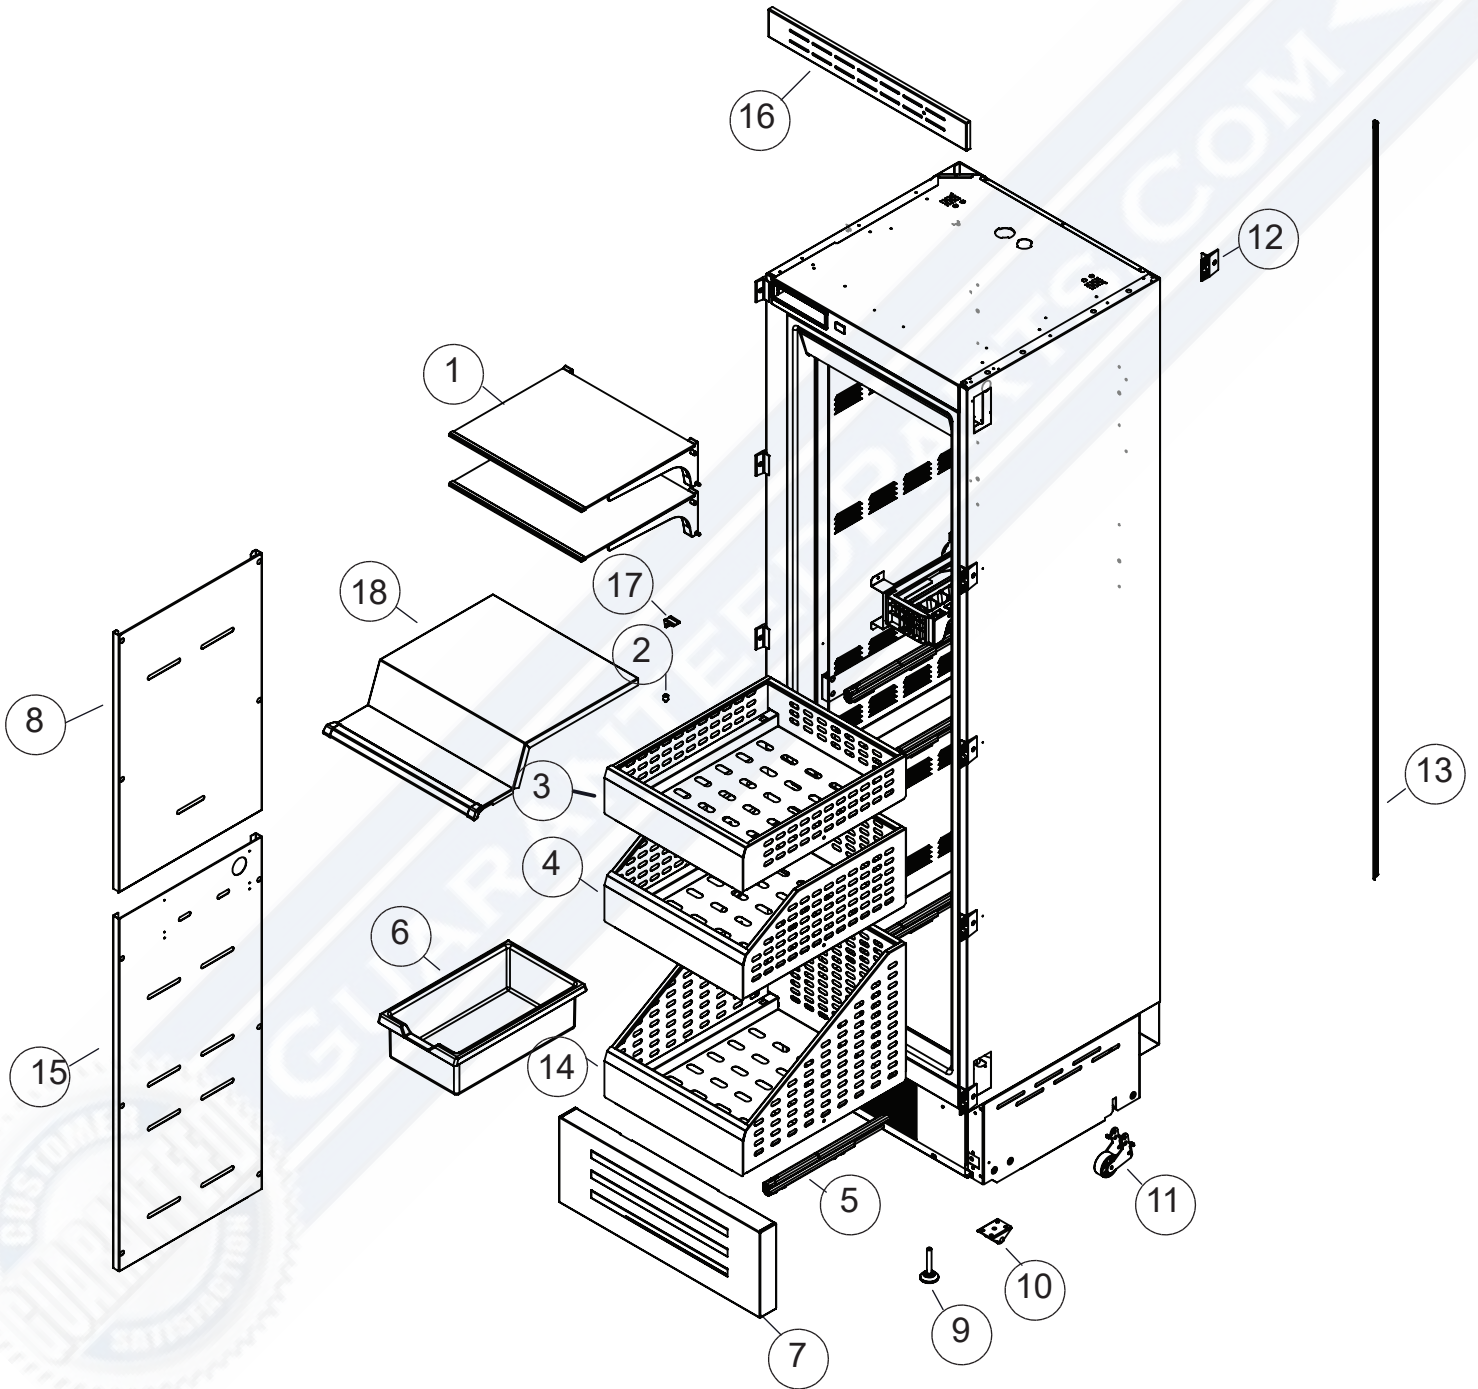

BIFP18 Shelving Components

BIFP18 Shelving Components

Reference Number	Part Number	Part Name	Quantity
1	B03539100	GLASS SHELF, 18"	2
2	B02298004	FREEZER DRAWER SCREW	1
3	B03533030	FREEZER DRAWER 18", SMALL	1
4	B03533130	FREEZER DRAWER 18", LARGE	1
5	B03293500	FREEZER SLIDING GUIDE, RIGHT	1
5	B03293400	FREEZER SLIDING GUIDE, LEFT	1
6	B02576001	ICE TRAY	1
7	700546	VENTILATION GRILLE, 18"	1
8	B02999100	CONVEYOR, UPPER	1
9	700538	ADJUSTABLE FOOT	1
10	B03321700	FRONT WHEEL, COMPLETE	1
11	B03378400	REAR WHEEL, COMPLETE	1
12	LCMG	LATERAL MOUNTING CLIPS 10 PCS GRAY	10
13	B02827100	JOINING STRIP, GRAY	1
14	B03533230	FREEZER DRAWER 18". TALL	1
15	B02999200	CONVEYOR, LOWER	1
16	B03572200	TOP COMPENSATION, 18"	1
17	B02922900	BRACKET FOR SEPARATOR GLASS SHELF	1
18	B03532900	ICE-MAKER COVER 18"	1

GUARANTEED