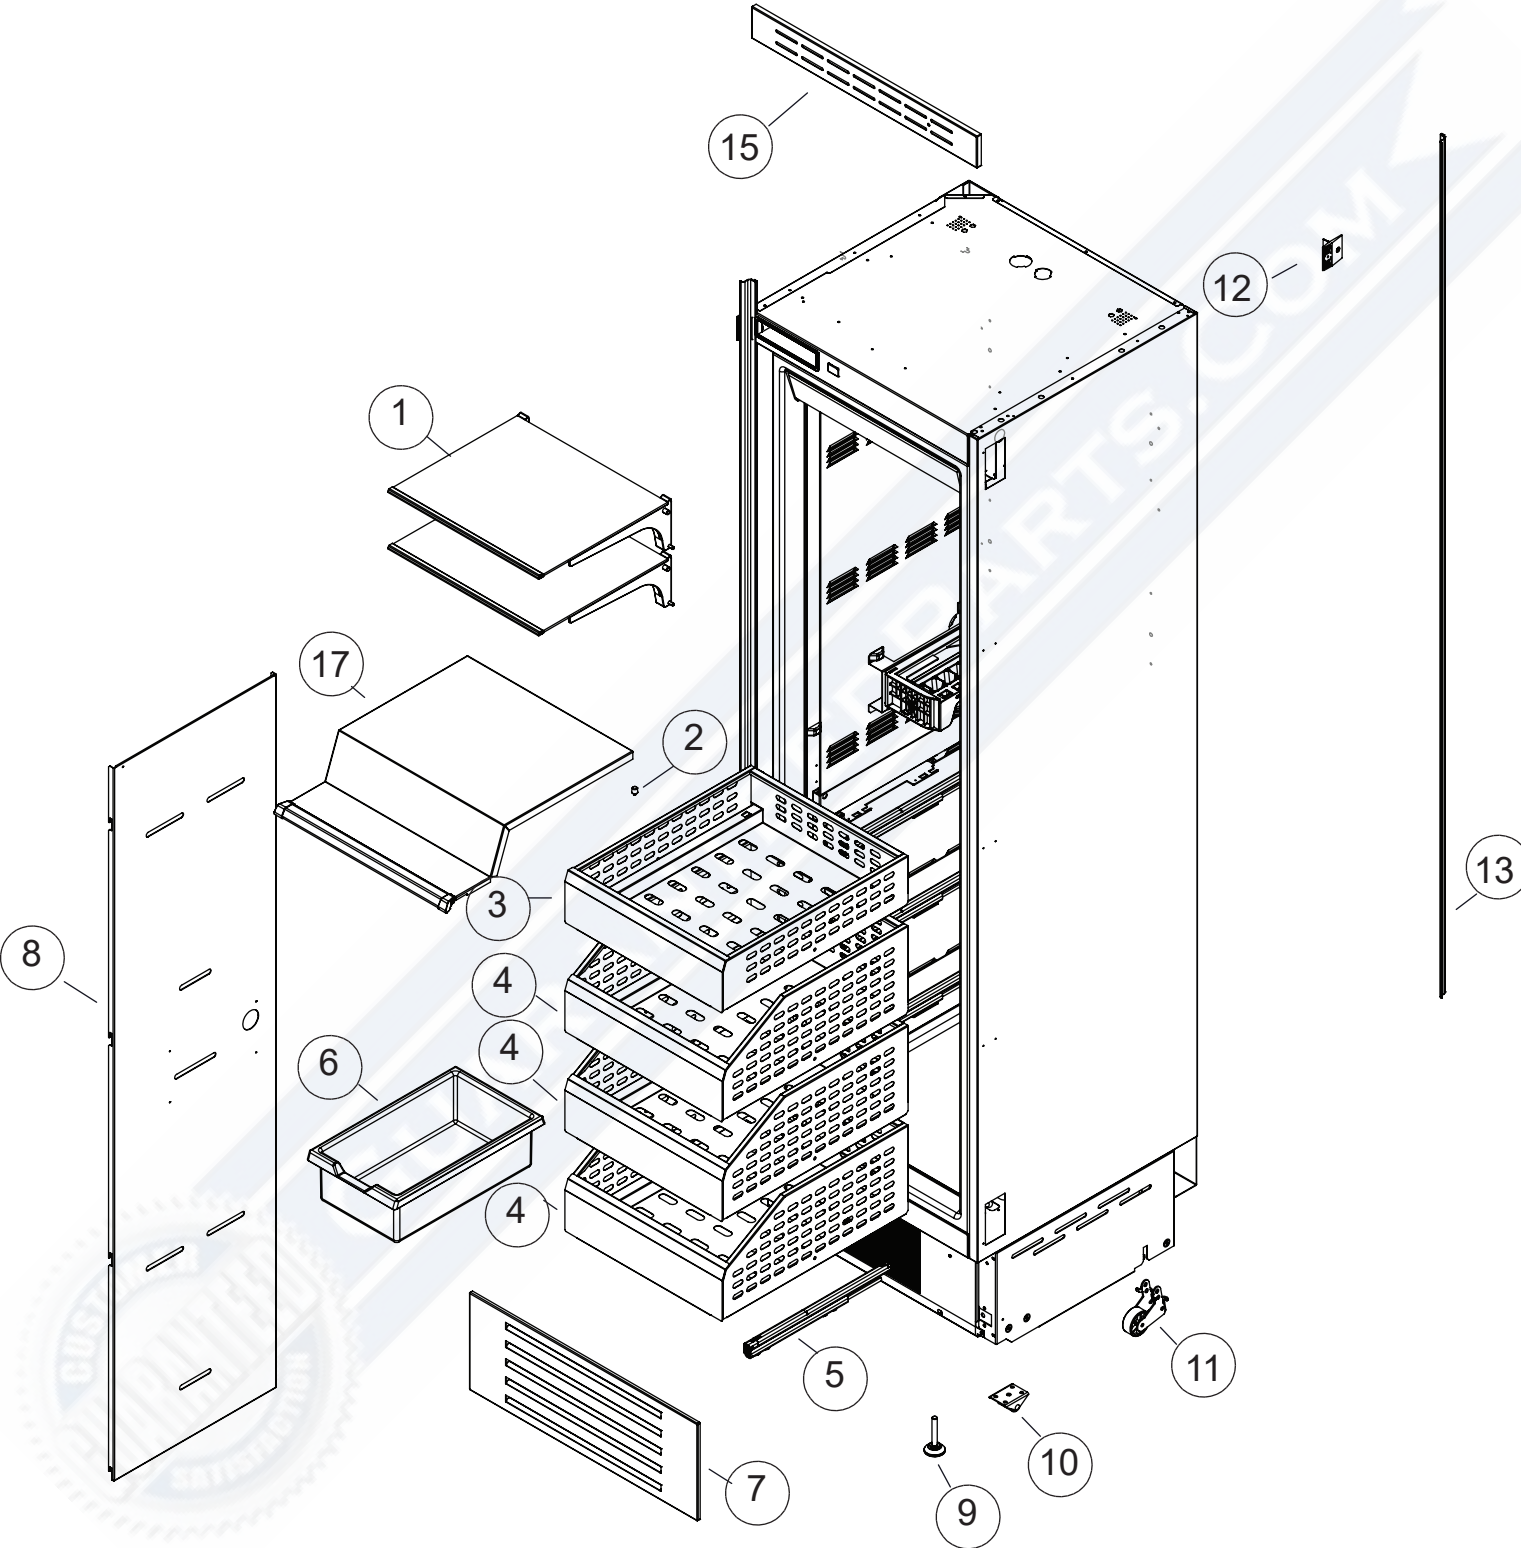

BIFP24_30 Shelving Components

BIFP24_30 Shelving Components

Reference Number	Part Number	Part Name	Quantity
1	B03561800	GLASS SHELF, 24"	2
1	B03539200	GLASS SHELF, 30"	1
2	B02298004	FREEZER DRAWER SCREW	1
3	B03471431	FREEZER DRAWER 24", SMALL	1
3	B03471731	FREEZER DRAWER 30", SMALL	1
4	B03471531	FREEZER DRAWER 24", LARGE	1
4	B03471631	FREEZER DRAWER 30", LARGE	1
5	B03293500	FREEZER SLIDING GUIDE, RIGHT	1
5	B03293400	FREEZER SLIDING GUIDE, LEFT	1
6	B02576001	ICE TRAY	1
7	B02707500	VENTILATION GRILLE, 24"	1
7	B02631601	VENTILATION GRILLE, 30"	1
8	B02886451	CONVEYOR, RH	1
8	B02886401	CONVEYOR, LH	1
9	B02378501	ADJUSTABLE FOOT	1
10	B03321700	FRONT WHEEL, COMPLETE	1
11	B03378400	REAR WHEEL, COMPLETE	1
12	LCMG	LATERAL MOUNTING CLIPS 10 PCS GRAY	10
13	B02827100	JOINING STRIP, GRAY	1
15	B03572300	TOP COMPENSATION, 24"	1
15	B03572400	TOP COMPENSATION, 30"	1
17	B03465400	ICE-MAKER COVER 24"	1
17	B03472500	ICE-MAKER COVER 30"	1

GUARANTEED