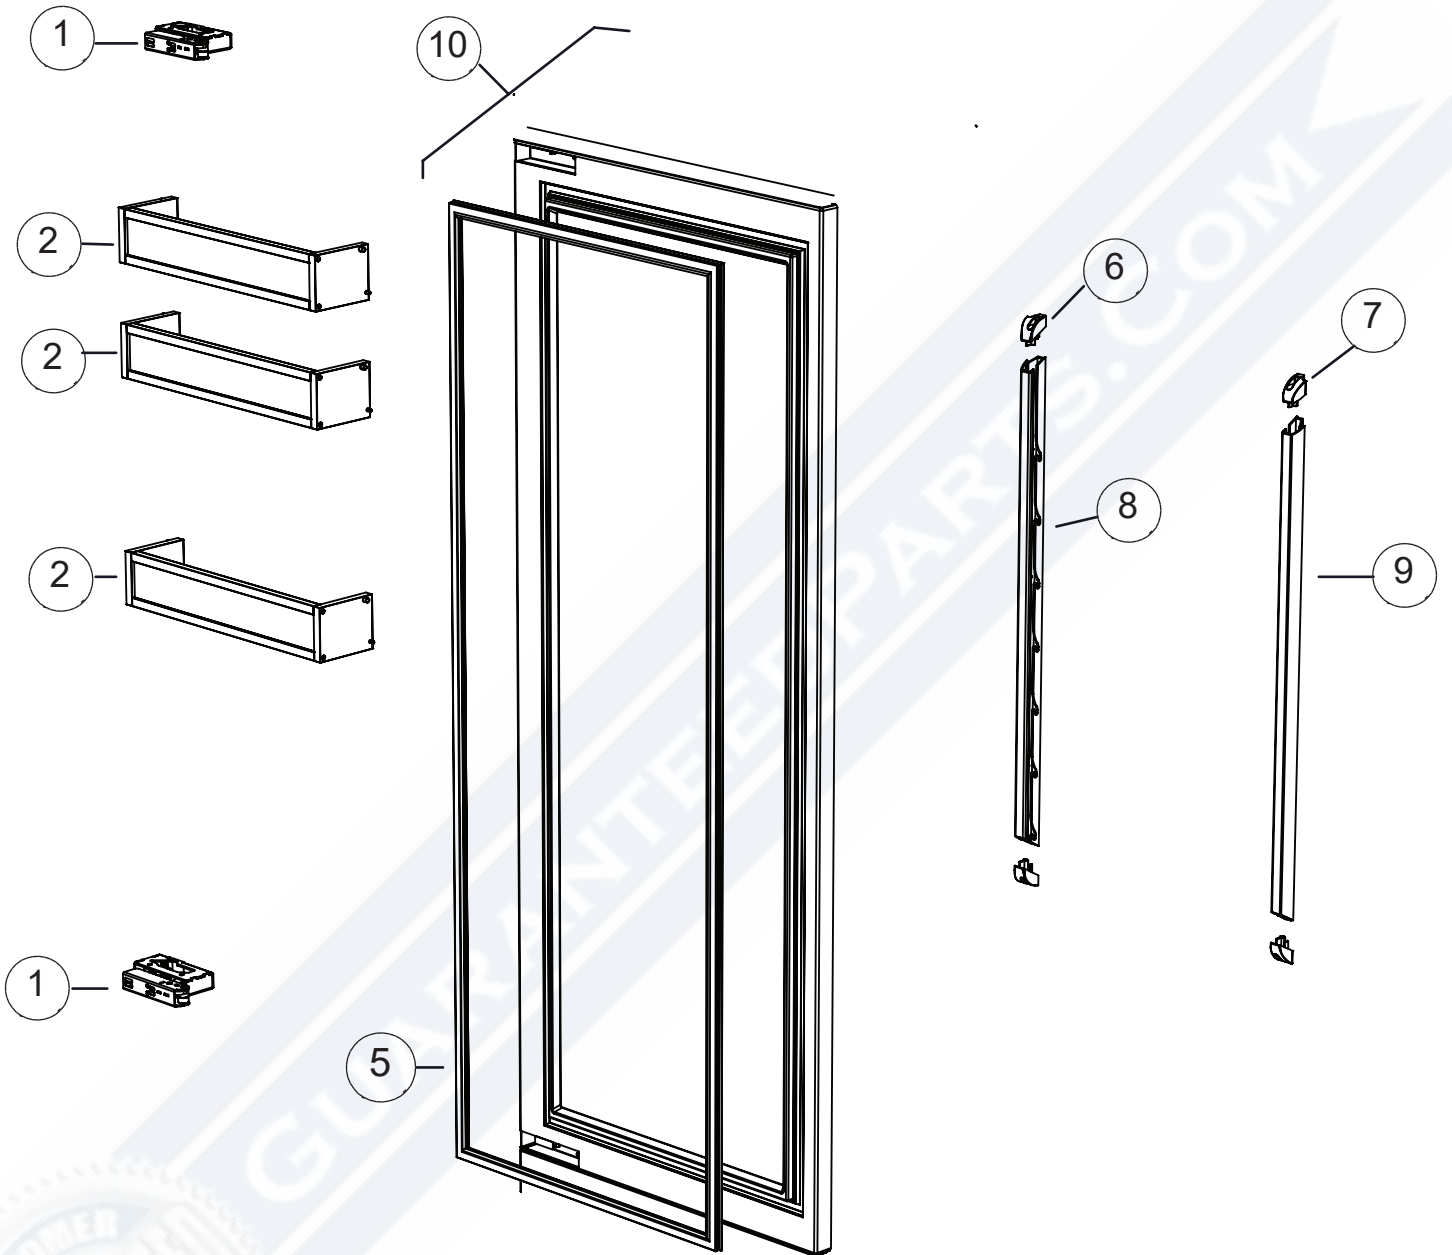

## Table of Contents

---

Page	Description
1-2	Stainless Clad Door Assembly
3-4	Shelving Components
5-6	Sealed System Components

GUARANTEEDPARTS.COM

## BIFP24\_30 Panel Ready Door Assembly

Reference Number	Part Number	Part Name	Quantity
1	B03548900	SOFT OPENING HINGE, RH 24"	1
1	B03549000	SOFT OPENING HINGE, LH 24"	1
1	700554	HINGE, RH 24"	1
1	700555	HINGE, LH 24"	1
2	B03561900	SLIDING DOOR SHELF, 24"	1
2	B02826300	SLIDING DOOR SHELF, 30"	1
5	700581	MAGNETIC GASKET, DOOR 24", GRAY	1
5	700580	MAGNETIC GASKET, DOOR 30", GRAY	1
6	B02810480	PROFILE CAP	1
7	B02810580	PROFILE CAP	1
8	B02866701	LEFT PILLAR INNER DOOR, FZR COLUMN	1
9	B02866801	RIGHT PILLAR INNER DOOR, FZR COLUMN	1
10	B03488700	DOOR COMPLETE 24", RH	1
10	B03465200	DOOR COMPLETE 24", LH	1
10	B03472700	DOOR COMPLETE 30", RH	1
10	B03472600	DOOR COMPLETE 30", LH	1