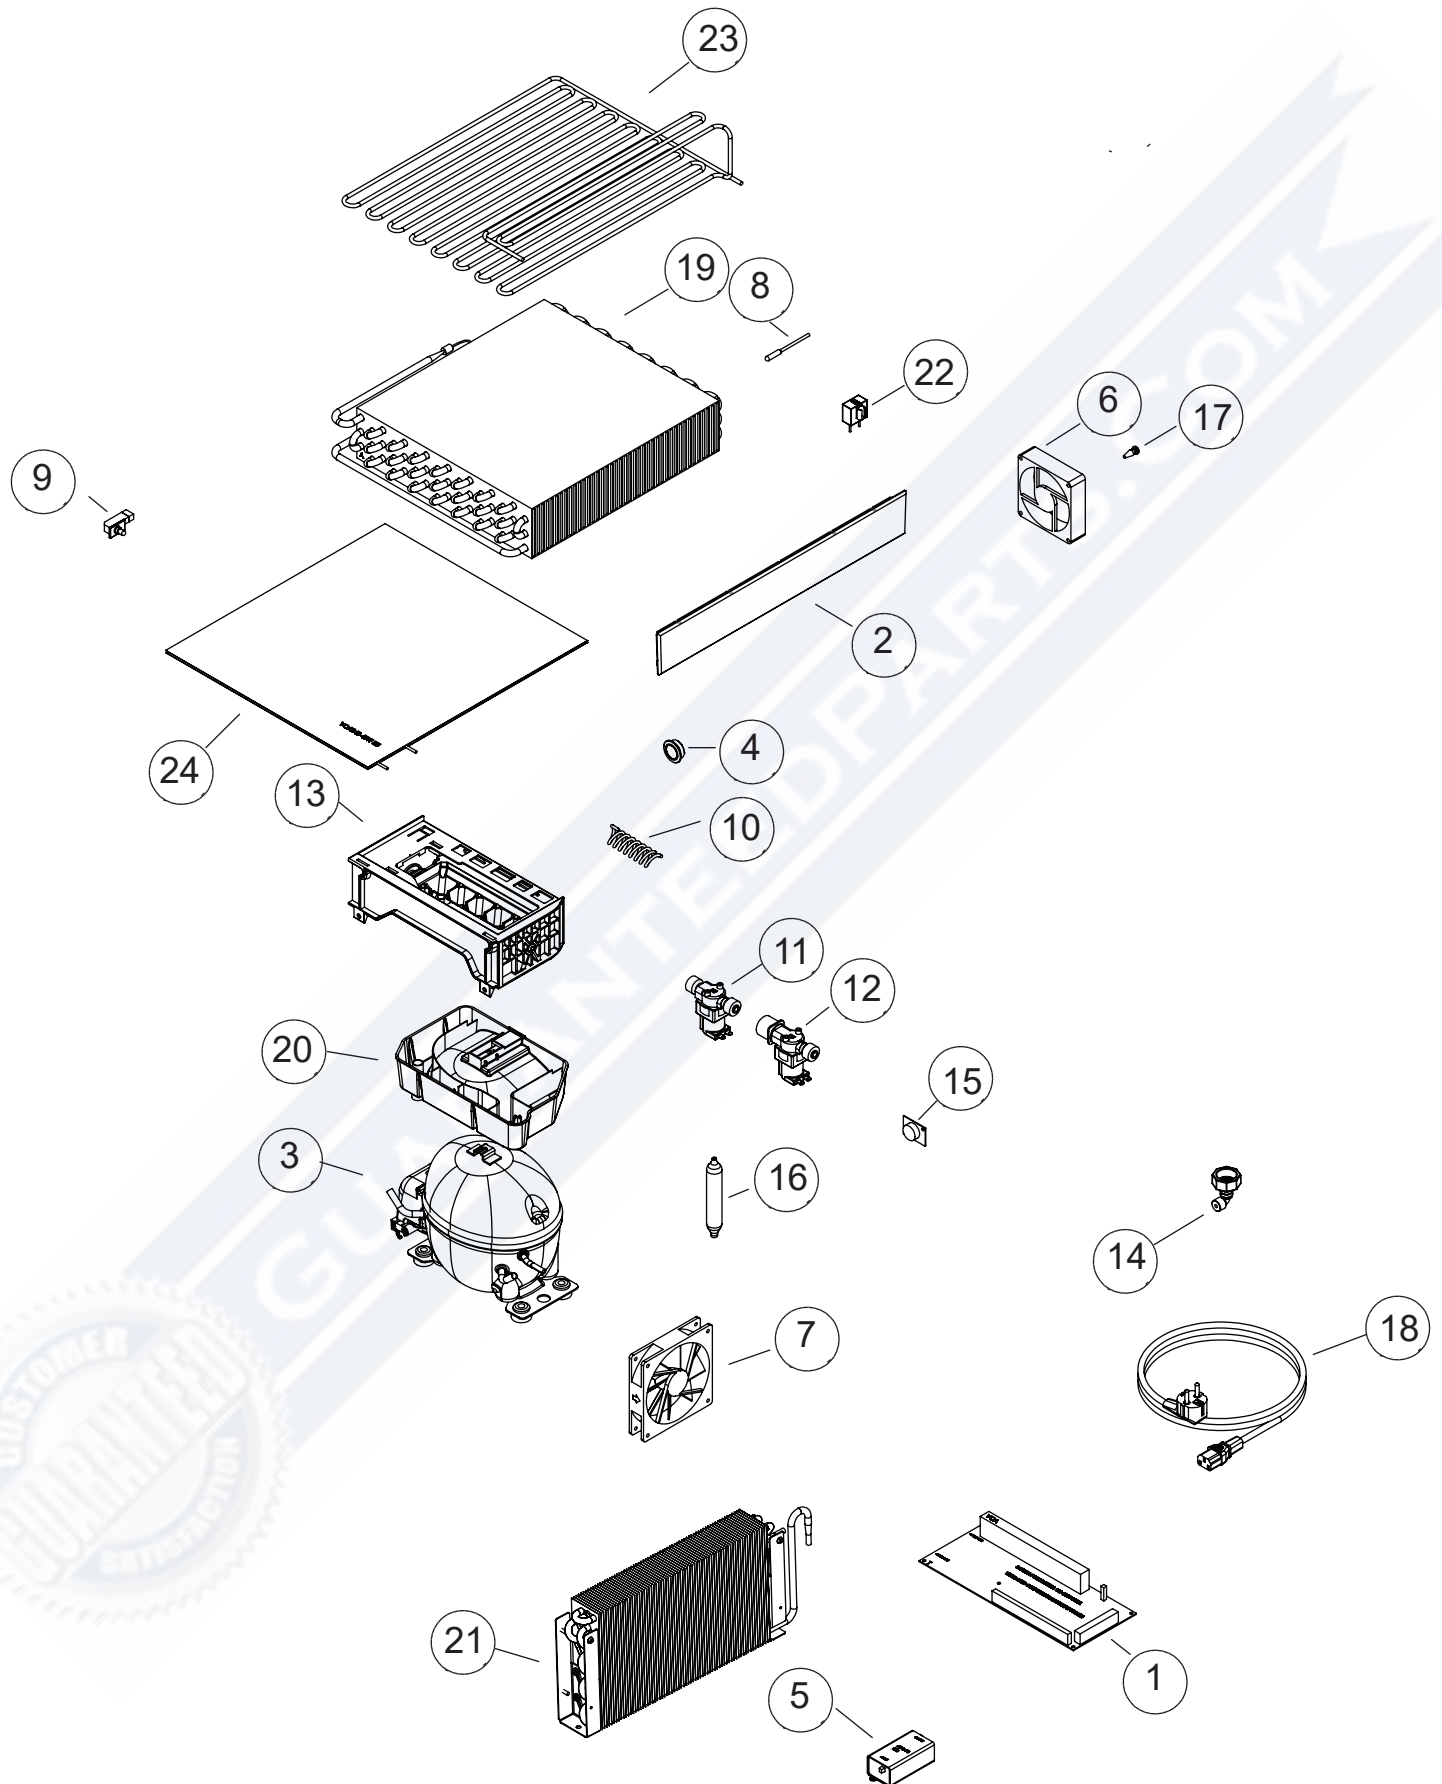

BIFP24_30 Sealed System Components

BIFP24_30 Sealed System Components

Reference Number	Part Number	Part Name	Quantity
1	700549	MAIN ELECTRONIC BOARD FREEZER	1
2	700521	USER INTERFACE, 24"	1
2	700520	USER INTERFACE, 30"	1
3	700525	Compressor BIF24 BIF30	1
4	700583	SPOT LED	5
5	B02892500	LED POWER SUPPLY	2
6	B02956950	FRIDGE FAN UNIT AIR CIRCULATION	1
7	700537	CONDENSER COOLING FAN	1
8	B02103592	NTC PROBE	1
9	B03491000	REED SWITCH, DOOR	1
10	B01214901	ICE MAKER HEATER	1
11	B02819300	FILL WATER VALVE AMERICA RPE	1
12	700572	SAFETY WATER VALVE AMERICA RPE	1
13	B02801300	ICE MAKER NIDEC-SANKYO	1
14	B04010700U	WATER FILTER KIT	1
15	B02200810	PCB BUZZER	1
16	700550	DEHYDRATOR FILTER	1
17	B01217450	FAN FIXING RUBBER (12PCS	12
18	B02822100	MAIN CABLE	1
19	700528	EVAPORATOR RH	1
19	700529	EVAPORATOR -LH	1
20	B02508300	COMPRESSOR TRAY	1
21	B02820901	CONDENSER	1
22	B02222290	TEMPERATURE LIMITER	1
23	B02821951	EVAPORATORE HEATER, RH	1
23	B02821901	EVAPORATORE HEATER, LH	1
24	B02886000	EVAPORATOR CONVOYER HEATER	1