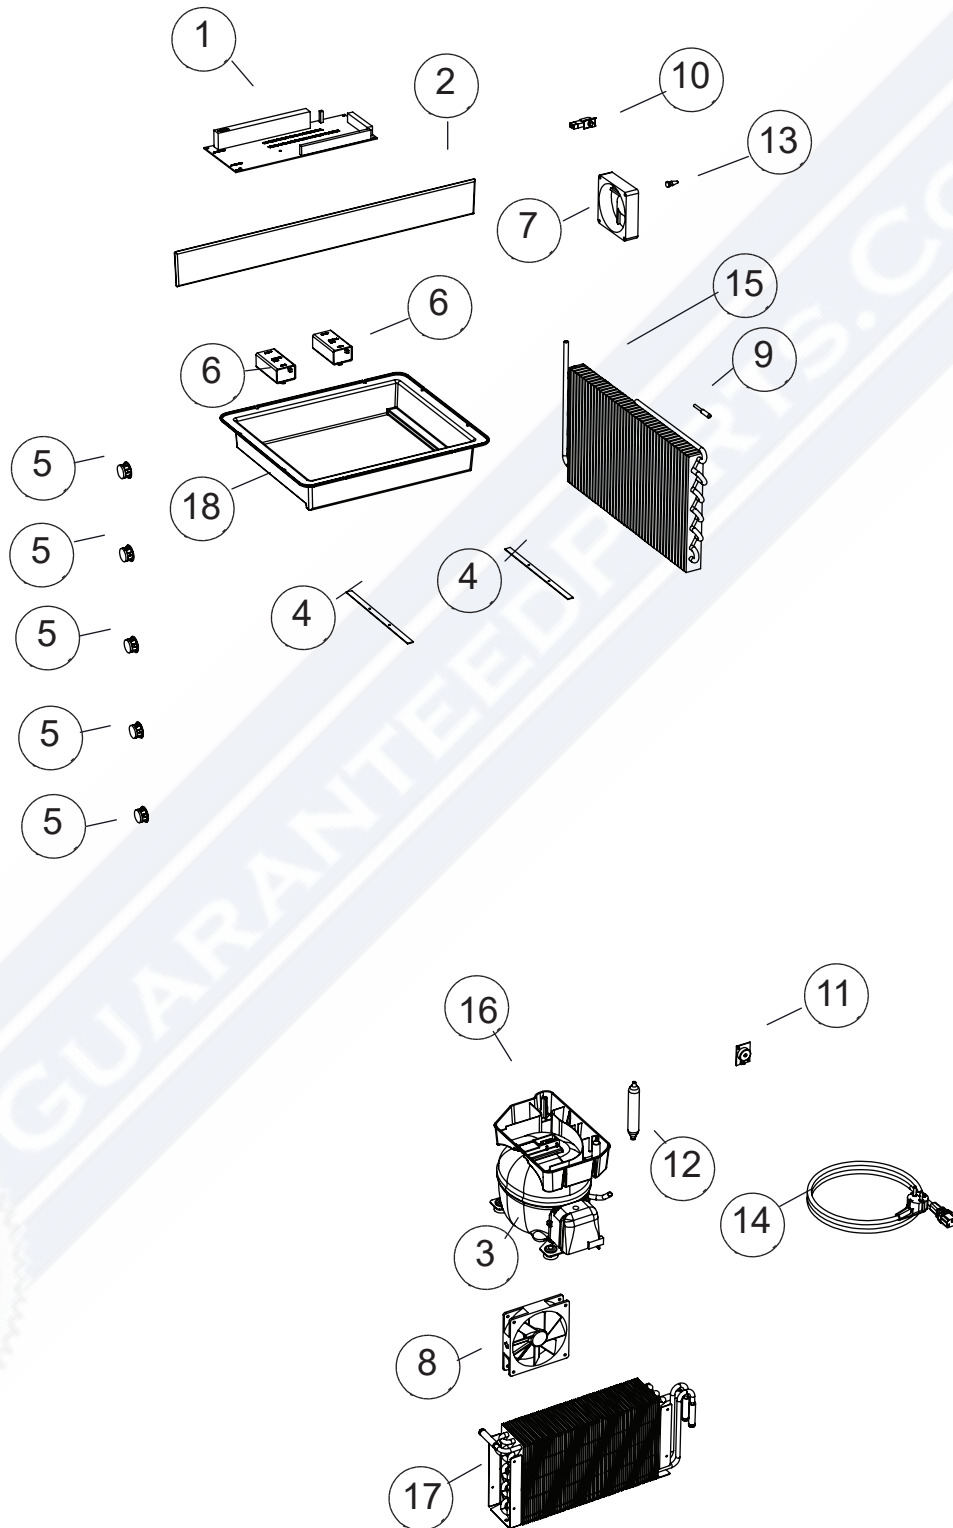

BIR24_30 Sealed System Components

BIR24_30 Sealed System Components

Reference Number	Part Number	Part Name	Quantity
1	700549	MAIN ELECTRONIC BOARD FREEZER	1
2	700521	USER INTERFACE, 24"	1
2	700520	USER INTERFACE, 30"	1
3	700526	COMPR.VCC VEMY3H CON INVERTER 24"	1
3	700524	COMPR.VCC VEMY5H CON INVERTER 30"	1
4	B02890400	LED LIGHT STRIP, 3 LED	2
5	700583	SPOT LED	5
6	B02892500	LED POWER SUPPLY	2
7	B03563300	FRIDGE FAN UNIT AIR CIRCULATION	1
8	700537	CONDENSER COOLING FAN	1
9	B02103592	NTC PROBE	1
10	B03491000	REED SWITCH, DOOR	1
11	B02200810	PCB BUZZER	1
12	700550	DEHYDRATOR FILTER	1
13	B01217450	FAN FIXING RUBBER (12PCS)	12
14	B02822100	MAIN CABLE	1
15	700528	EVAPORATOR LEFT SWING	1
15	700529	EVAPORATOR - 30F, 24F RIGHT SWING	1
16	B02508300	COMPRESSOR TRAY	1
17	700553	CONDENSER	1
18	B03447100	COVER BOARD WITH LED	1

GUARANTEED