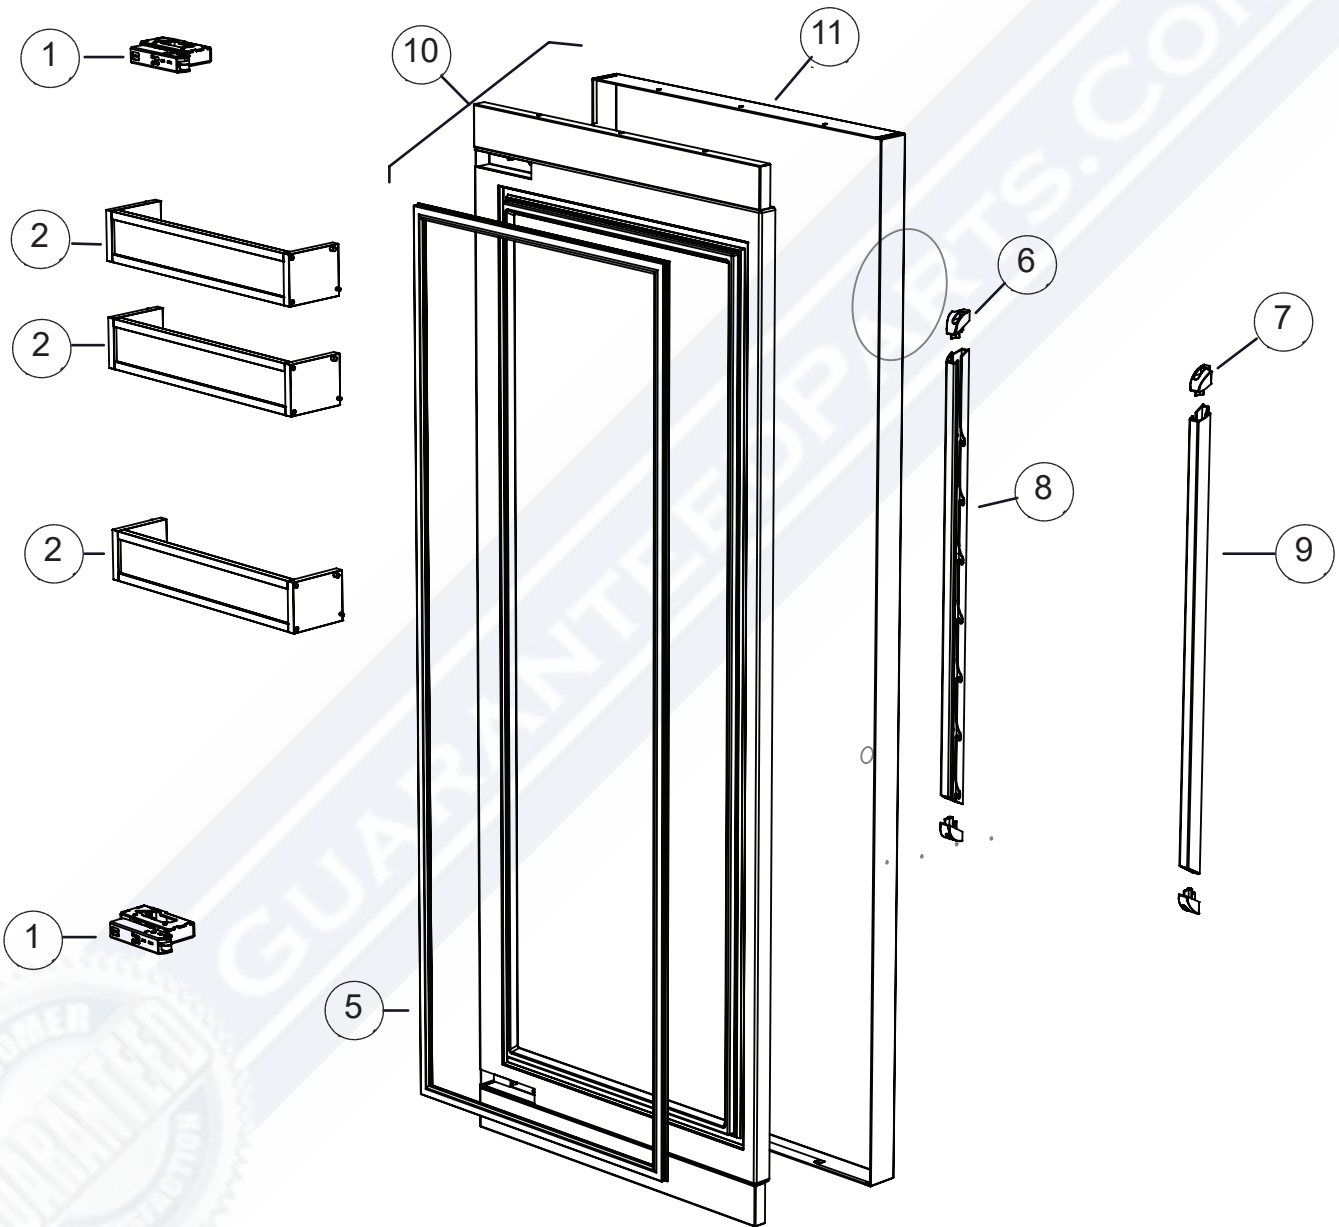

Parts Manual

Column Built-in Refrigerator

BIR24L0

BIR24R0

BIR30L0

BIR30R0

Table of Contents

Page	Description
1-2	Stainless Clad Door Assembly
3-4	Shelving Components
5-6	Sealed System Components

GUARANTEEDPARTS.COM

BIR24_30 Stainless Clad Door Assembly

BIR24_30 Stainless Clad Door Assembly

Reference Number	Part Number	Part Name	Quantity
1	B03548900	SOFT OPENING HINGE, RH	1
1	B03549000	SOFT OPENING HINGE, LH	1
1	700554	HINGE, RH 24"	1
1	700555	HINGE, LH 24"	1
2	B03562400	SLIDING DOOR SHELF, 24"	1
2	B03538700	SLIDING DOOR SHELF, 30"	1
5	700581	MAGNETIC GASKET, DOOR 24", GRAY	1
5	700580	MAGNETIC GASKET, DOOR 30", GRAY	1
6	B02810480	PROFILE CAP	1
7	B02810580	PROFILE CAP	1
8	B05001600	LEFT PILLAR INNER DOOR, FZR COLUMN	1
9	B05001700	RIGHT PILLAR INNER DOOR, FZR COLUMN	1
10	B03577800	DOOR COMPLETE 24", RH	1
10	B03577900	DOOR COMPLETE 24", LH	1
10	B03578000	DOOR COMPLETE 30", RH	1
10	B03578100	DOOR COMPLETE 30", LH	1
11	700568	DOOR CLADDING 24", RH	1
11	700569	DOOR CLADDING 24", LH	1
11	700566	DOOR CLADDING 30", RH	1
11	700567	DOOR CLADDING 30", LH	1