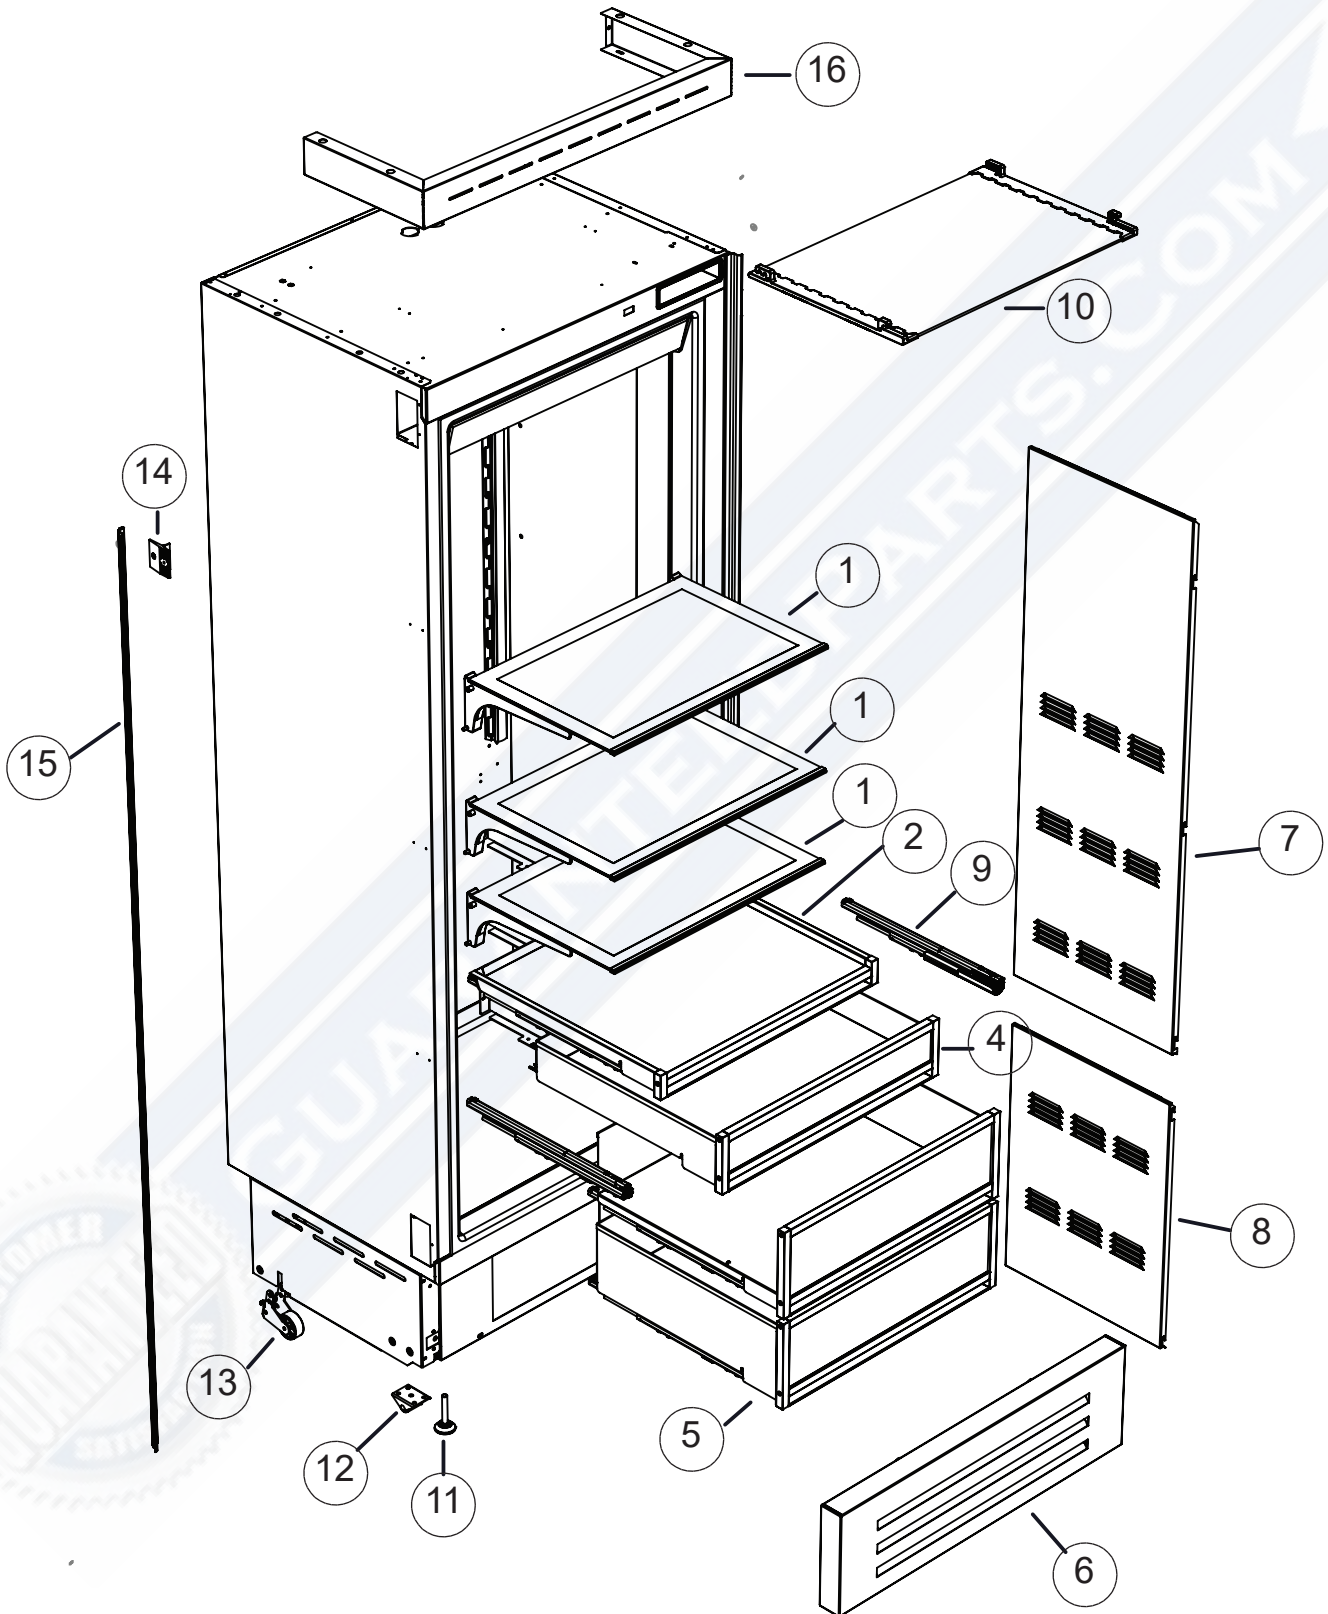

BIR24_30 Shelving Components

BIR24_30 Shelving Components

Reference Number	Part Number	Part Name	Quantity
1	B03562700	GLASS SHELF, 24"	2
1	B03539000	GLASS SHELF, 30"	1
2	B03562500	SEPARATOR GLASS SHELF, 24"	1
2	B03538800	SEPARATOR GLASS SHELF, 30"	1
4	B03562300	FRIDGE DRAWER 24", SMALL	1
4	B03538600	FRIDGE DRAWER 30", SMALL	1
5	B03562200	FRIDGE DRAWER 24", LARGE	1
5	B03538500	FRIDGE DRAWER 30", LARGE	1
6	B03479601	VENTILATION GRILLE, 24"	1
6	B03479701	VENTILATION GRILLE, 30"	1
7	B02861900	CONVEYOR, UPPER	1
8	B02862000	CONVEYOR, LOWER	1
9	B03187901	FRIDGE SLIDING GUIDE, LEFT	1
9	B03188001	FRIDGE SLIDING GUIDE, RIGHT	1
10	B03452100	CEILING GLASS, 24"	1
10	B03452000	CEILING GLASS, 30"	1
11	B02378501	ADJUSTABLE FOOT	1
12	B03321700	FRONT WHEEL, COMPLETE	1
13	B03378400	REAR WHEEL, COMPLETE	1
14	LCMG	LATERAL MOUNTING CLIPS 10 PCS GRAY	10
15	B02827100	JOINING STRIP, GRAY	1
16	B03490901	TOP COMPENSATION, 24"	1
16	B03487801	TOP COMPENSATION, 30"	1
17	B02922900	BRACKET FOR SEPARATOR GLASS SHELF	1