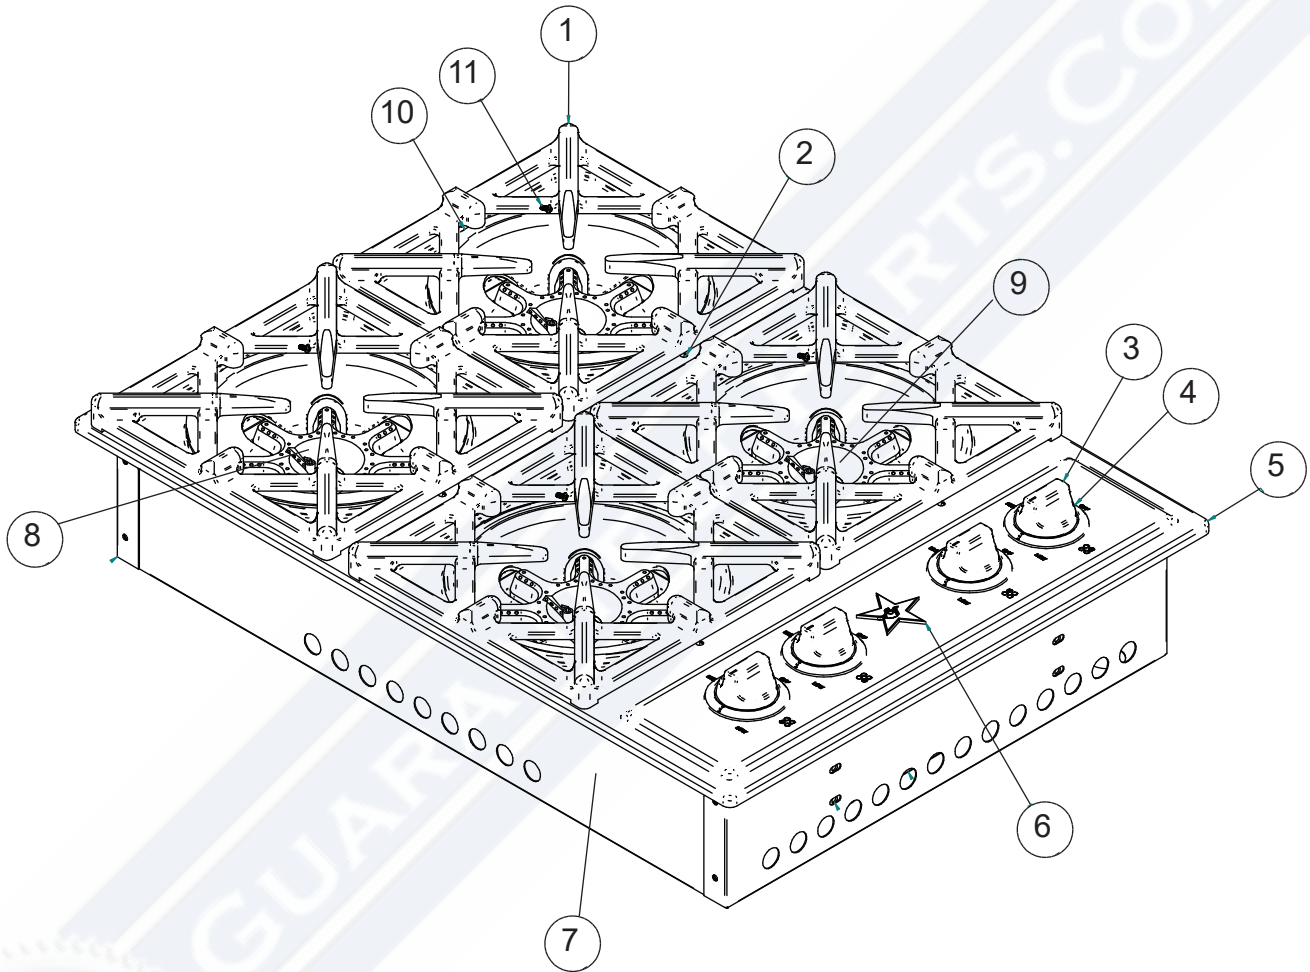

## Table of Contents

---

Page	Description
1-2	Cooktop Assembly RBCT304BSSV2
3-4	Cooktop Supports RBCT304BSSV2
5	Orifice Chart

GUARANTEEDPARTS.COM

# Cooktop Assembly RBCT30

## RBCT304BSSV2 Cooktop Assembly

Reference Number	Part Number	Part Name	Quantity
1	735801	GRATE-SB, MATTE BLACK	4
2	747502	BOWL-BURNER, MATTE BLACK	4
3	731547	SS SMALL DROP-IN KNOB	4
4	701201	SMALL BEZEL, CHROME	4
5	713411	30 DROP-IN Cooktop Frame	1
6	750504	BADGE-MED BLUESTAR	1
7	186706	COOKTOP BOX 36 DIV2	1
8	CSK-600174	Burner Assembly, 18/22K	2
9	CSK-600173	Burner Assembly, 8.5/15K	1
10	CSK-600172	Burner Assembly, Simmer	1