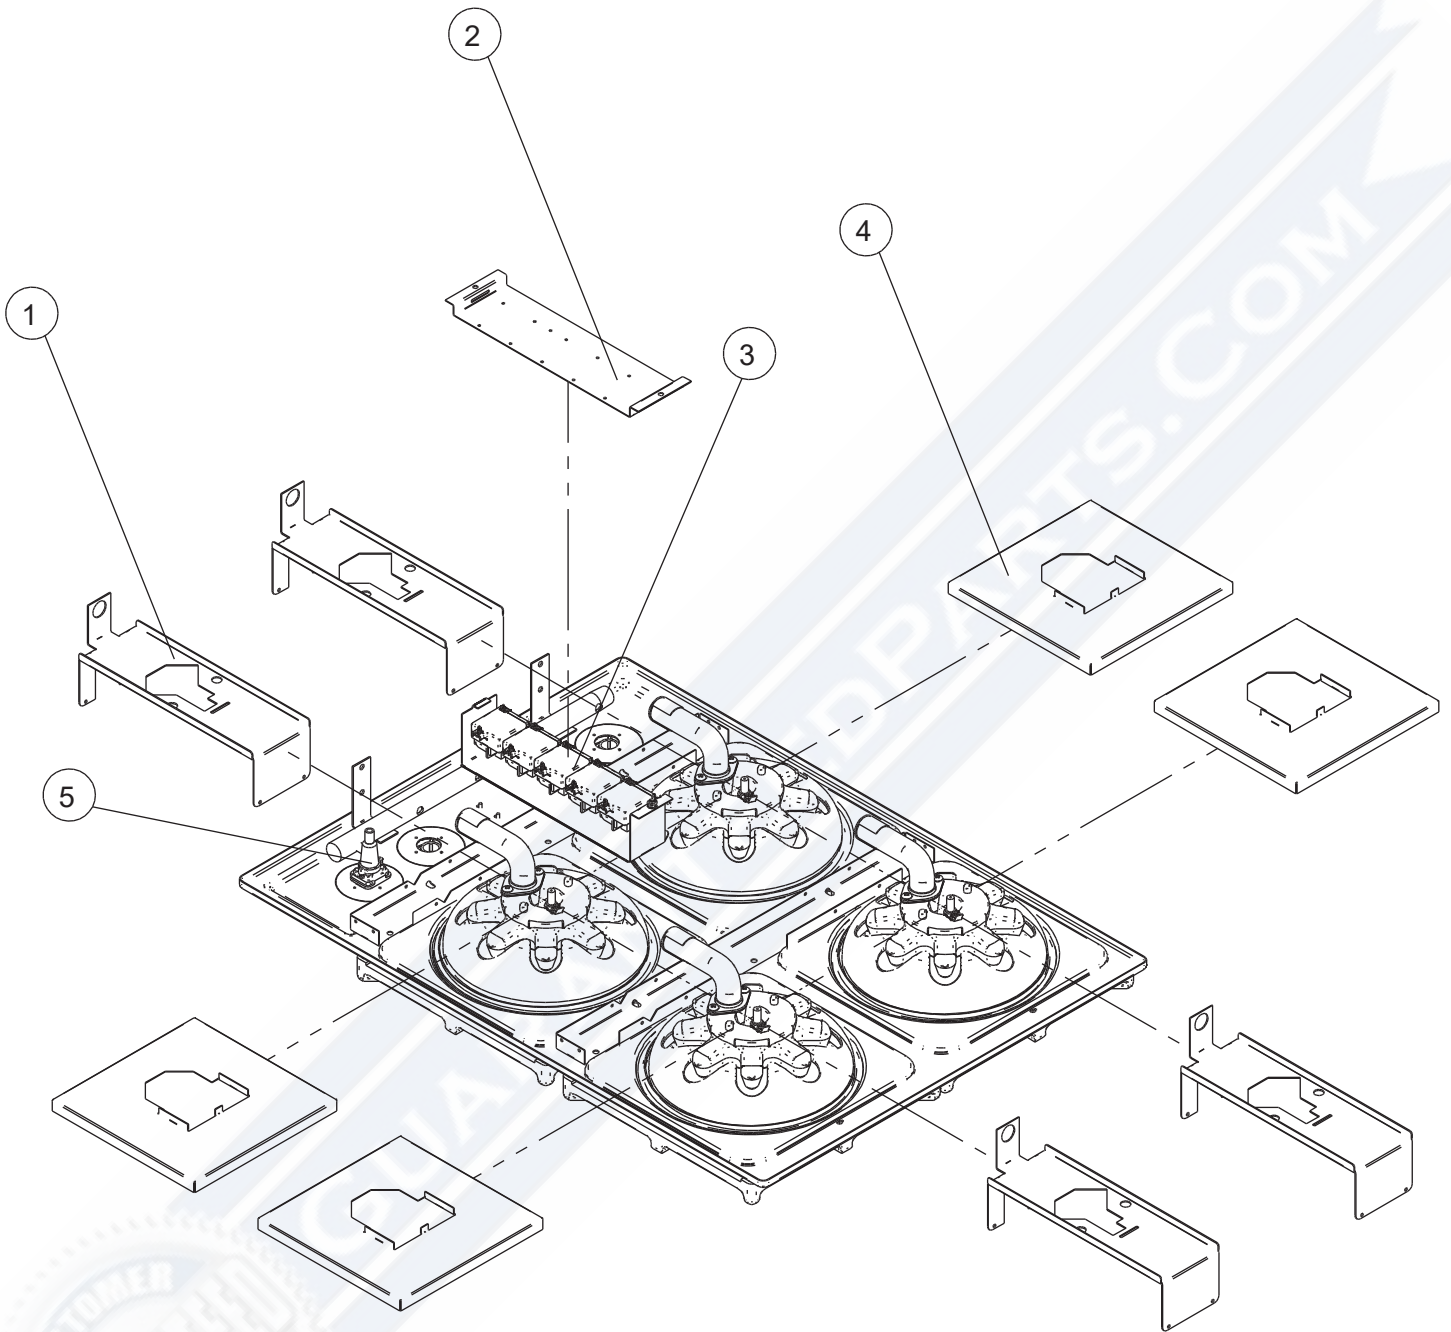

Cooktop Supports RBCT304BSS