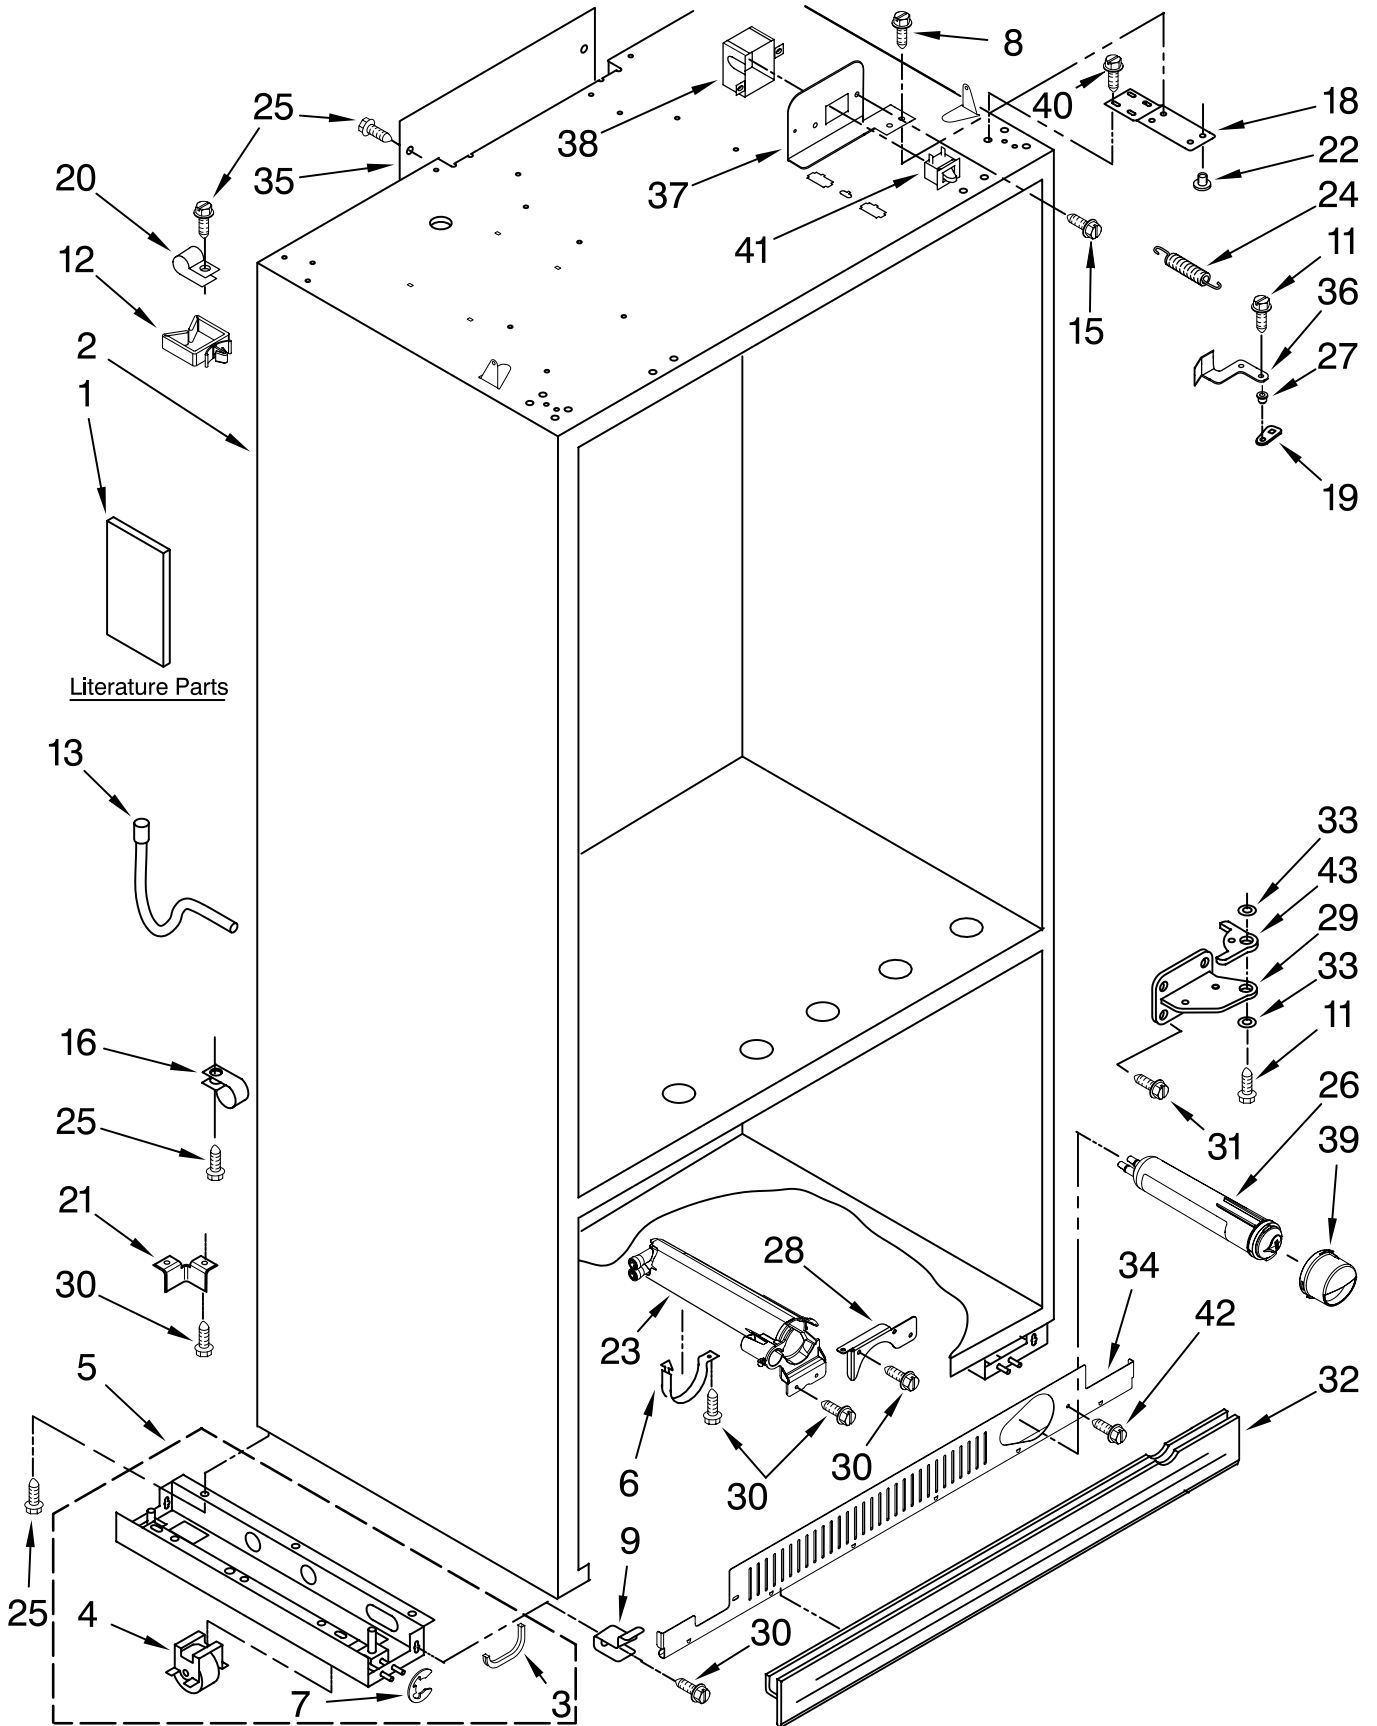

CABINET PARTS

For Model: EF36RNBSS
(Stainless Steel)

36" BOTTOM MOUNT
BUILT IN REFRIGERATOR

FOR ORDERING INFORMATION REFER TO PARTS PRICE LIST

CABINET PARTS

For Model: EF36RNBSS
(Stainless Steel)

Illus. No.	Part No.	DESCRIPTION	Illus. No.	Part No.	DESCRIPTION	Illus. No.	Part No.	DESCRIPTION
1		Literature Parts	6	2209090	Clamp, Filter Housing	26	W10168990	Filter, Water
	W10168928	Use & Care Guide	7	2006841	Ring, Retaining	27	2266880	Bushing-Arm, Extension
	W10168953	Energy Guide	8	8281164	Screw	28	2307582	Bracket, Mounting (Filter)
	W10159833	Service & Wiring Sheet	9	2325157	Mounting Bracket, Grill	29	2005101	Hinge, Bottom Refrigerator Door
	2324934	Main Control Service Sheet	11	2005921	Screw	30	489464	Screw, 8-18 x 1/2
	628370	Modular Icemaker Service Sheet	12	W10129069	Clip (4)	31	3400525	Screw
	W10168926	Installation Instructions	13	2314064	Tube, Drain	32	2209024B	Skirt, Grille (Bottom)
2		Cabinet (Not A Serviceable Part)	15	487415	Screw, 8-18 x 3/8	33	2006346	Washer
3	2307584	Grommet, Crossover Tube	16	2305274	Clamp, Tube	34	2215889B	Grille Base, Front
4	W10138054	Roller, Front & Rear (4)	18	2257644	Hinge, Door Refrigerator Top	35	2215612	Cover, Air Duct
5		Support, Leveler Assembly	19	2005783	Cam-Closer, Door	36	2266882	Arm, Extension
	2318194	Refrigerator Side	20	2221070	Clamp, Tube	37	2221097	Bracket, Switch
	2318193	Freezer Side	21	2006617	Bracket, Support Door	38	2215938	Cover, Switch
			22	2300082	Bushing	39	2186494B	Cap, Water Filter
			23	2209022	Housing, Water Filter	40	8533913	Screw
			24	2004517	Spring, Door Closure	41	1118894	Switch, Rocker Arm (2)
			25	486194	Screw	42	W10005050	Screw, 8-18 x 1/2
						43	2006388	Gap, Cover BTM