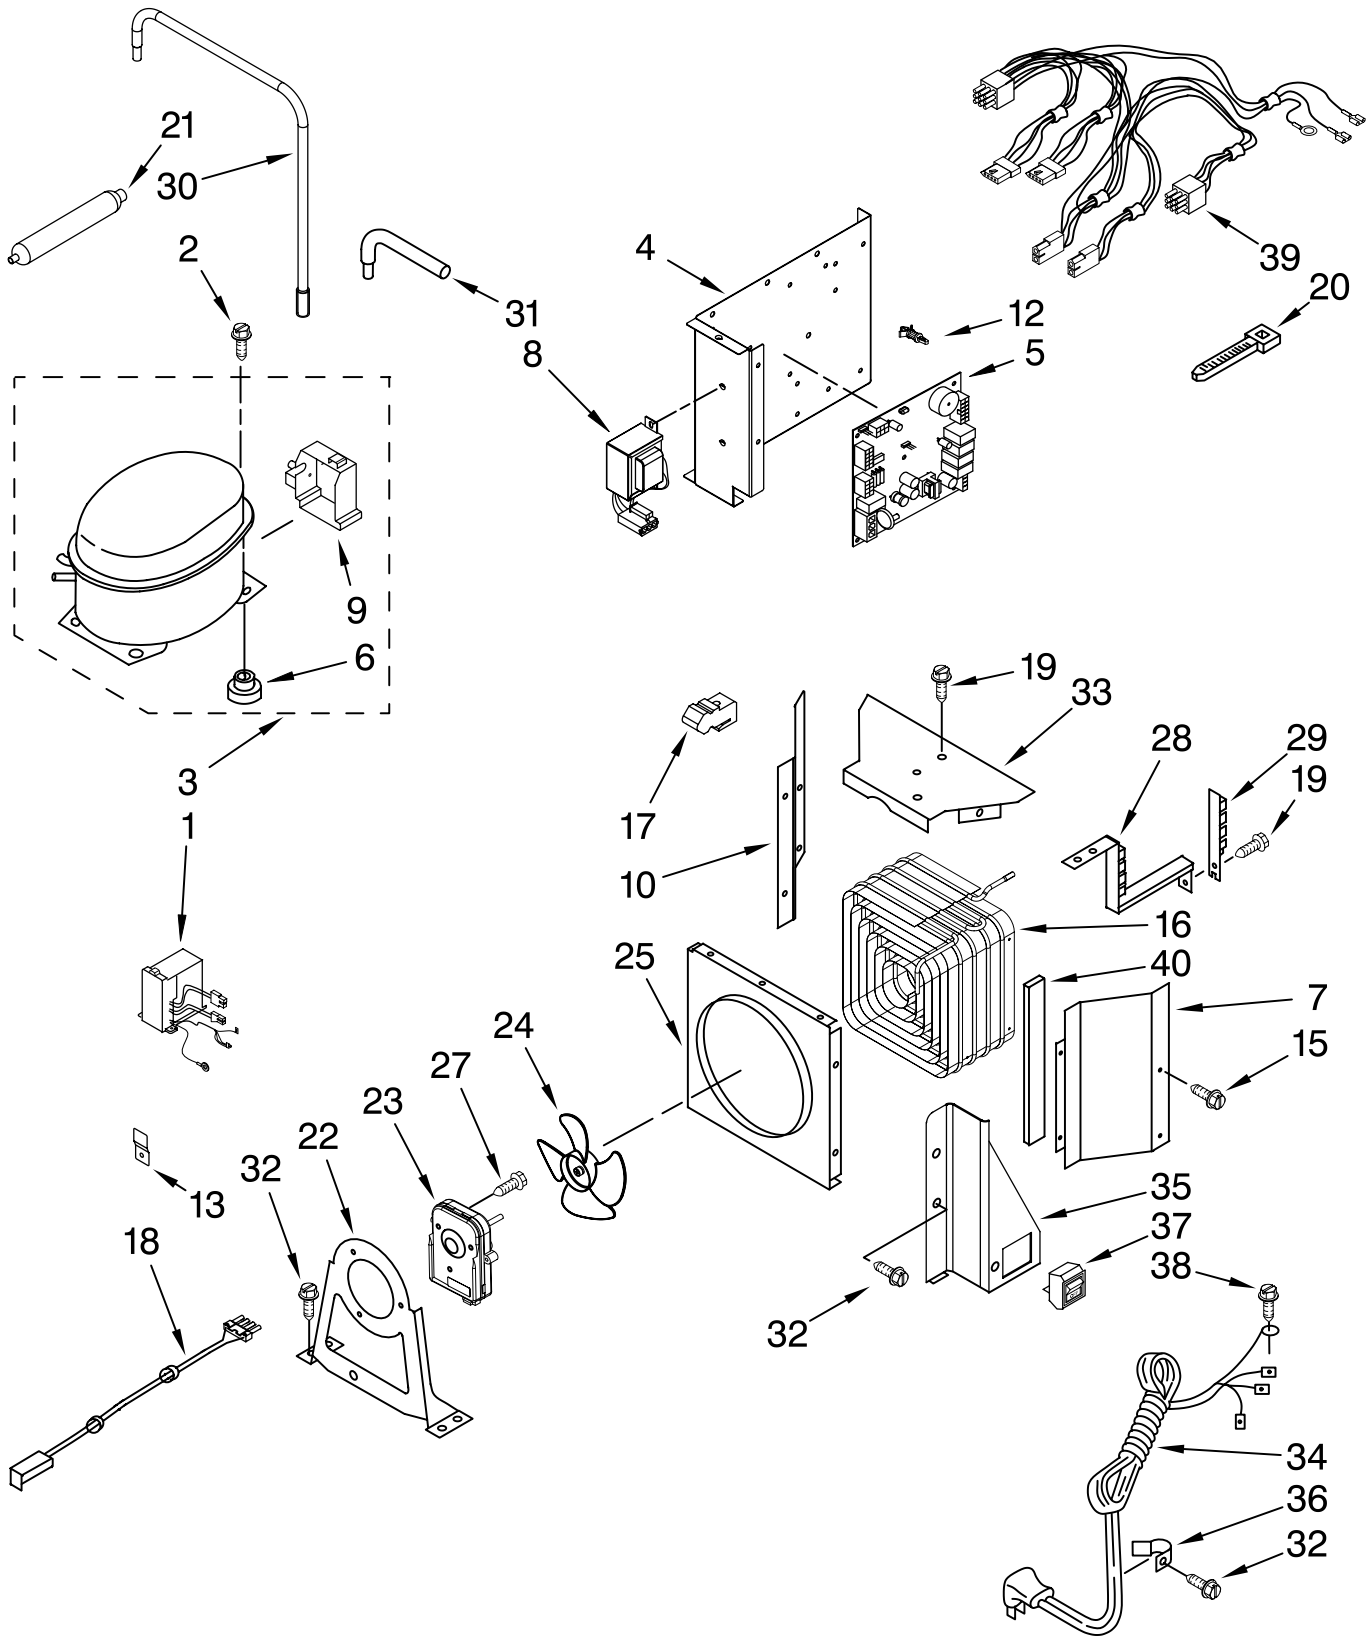

UPPER UNIT PARTS

For Model: EF36RNBSS
(Stainless Steel)

FOR ORDERING INFORMATION REFER TO PARTS PRICE LIST

UPPER UNIT PARTS

For Model: EF36RNBSS
(Stainless Steel)

Illus. No.	Part No.	DESCRIPTION	Illus. No.	Part No.	DESCRIPTION	Illus. No.	Part No.	DESCRIPTION
1	W10133449	Inverter Box	19	489399	Screw	40	2309432	Gasket, Condenser
2	489373	Screw, Compressor Mounting (4)	20	2155774	Wire Tie	Following Parts Not Illustrated and Optional Parts Not Included		
3	2223801	Compressor (Includes Items 6, 9 & 21) (Also Order 876765 Tube Kit)	21	2317982	Drier			
4	2307683	Housing, Control Board	22	W10136614	Bracket, Fan Motor	978025		Valve, Access (1/4")
5	W10121049	Control Board, Gemini	23	2188875	Motor, Fan	978026		Valve, Access (5/16")
6	1100826	Grommet, Mounting	24	W10139483	Blade, Fan	978027		Valve, Access (3/8")
7	2309002	Support, Condenser (Right)	25	2003169	Orifice, Fan	978028		Valve, Access (1/2")
8	2303033	Transformer	27	8533993	Screw	978029		Valve, Access (5/8")
9	2215676	Terminal Cover	28	2317031	Bracket, Vibration (Condenser)	978030		Valve, Access (3/4")
10	2309001	Support, Condenser (Left)	29	2317030	Arm, Vibration (Condenser)	876764		Valve, Access (3/16")
12	2203075	Spacer (9)	30	2307566	Tube, Transition (Condenser/Drier)	REFRIGERANT CHARGE		
13	2256328	Bracket, Inverter Box	31	2194319	Tube, Process	5.50 oz. (R-134A)		
15	1157158	Screw	32	486194	Screw			
16	2307998	Condenser	33	2309000	Cover, Condenser			
17	2309431	Grommet (2)	34	2310251	Service Cord			
18	2310207	Wire Assembly (Condenser Fan)	35	2307684	Bracket, Mounting (Power Switch)			
			36	549193	Clamp, Cord			
			37	2266802	Switch, Power Disconnect			
			38	487294	Screw, Ground			
			39	W10167496	Wiring Harness, Unit Compartment			

FOR ORDERING INFORMATION REFER TO PARTS PRICE LIST