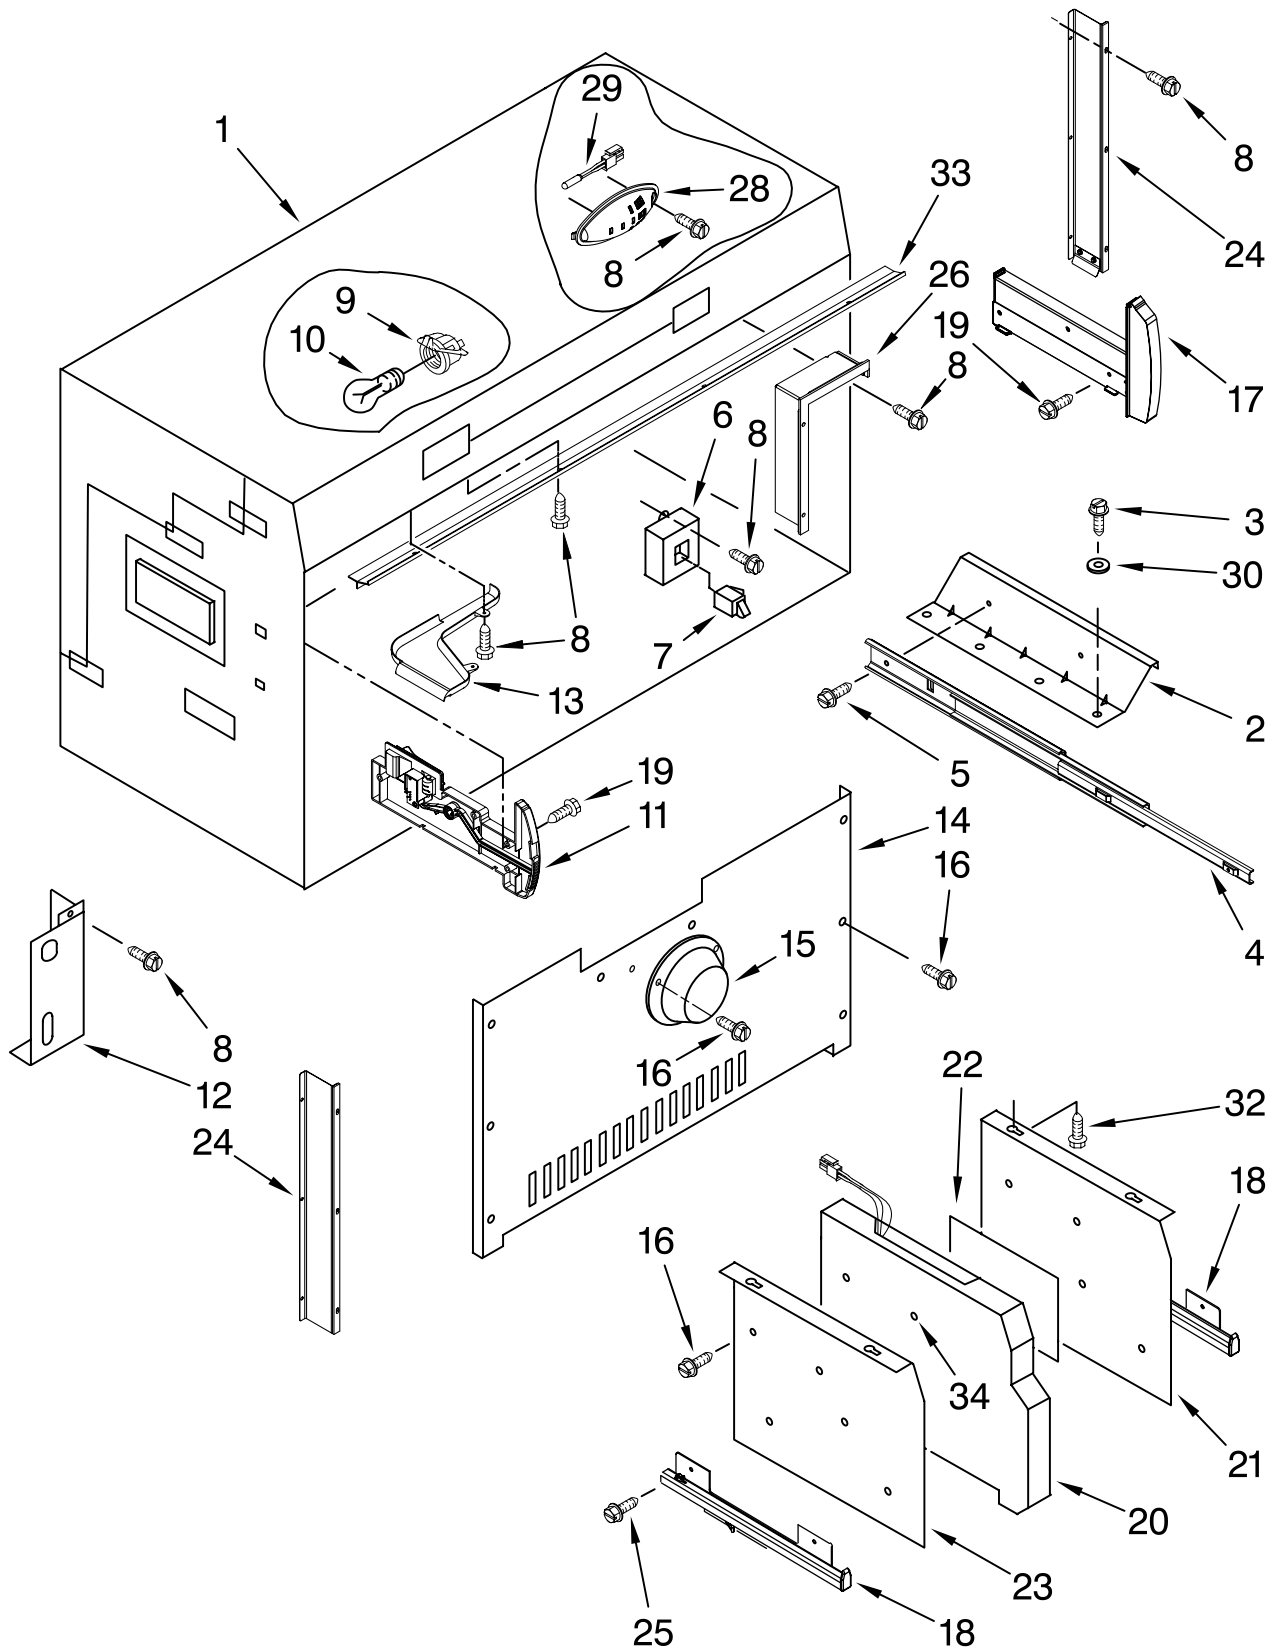

FREEZER LINER PARTS

For Model: EF36RNBSS
(Stainless Steel)

FOR ORDERING INFORMATION REFER TO PARTS PRICE LIST

FREEZER LINER PARTS

For Model: EF36RNBSS
(Stainless Steel)

Illus. No.	Part No.	DESCRIPTION
1		Liner, Freezer (Not Servicable)
2	2306425	Mounting Bracket, Drawer Slide (2)
3	W10071460	Screw
4	2320616	Drawer Slide, Freezer Basket (2)
5	W10061370	Screw
6	2314022	Cover, Light Switch
7	1118894	Switch, Rocker
8	486194	Screw
9	2223857	Socket, Light
10	2255743	Bulb, Light
11	2268299	Switch Assembly, Icemaker (Includes Emitter)
12	2306187	Cover, Wiring (Icemaker)
13	2317006	Duct, Air Flow (Icemaker)
14	2268380	Cover, Evaporator
15	2317829	Cover, Evaporator Fan
16	487539	Screw
17	2306106	Spacer, Drawer (Right Side)
18		Slide, Freezer Bin
	2306117	Left (2)
	2306116	Right (2)
19	488163	Screw
20	2317925	Divider, Freezer Bins (Includes Receiver)
21	2306104	Support, Slide (Right)
22	2317927	Shield
23	2306105	Support, Slide (Left)
24		Bracket, Evaporator Cover
	2320512	Left Side
	2327339	Right Side
25	488163	Screw
26	W10121940	Bracket, Air Return
28	2317105	Cover, Thermistor
29	2188820	Thermistor
30	W10075920	Washer
32	8533928	Screw
33	W10135431	Air Deflector Asy
34	2198643	Lens, Receiver

FOR ORDERING INFORMATION REFER TO PARTS PRICE LIST