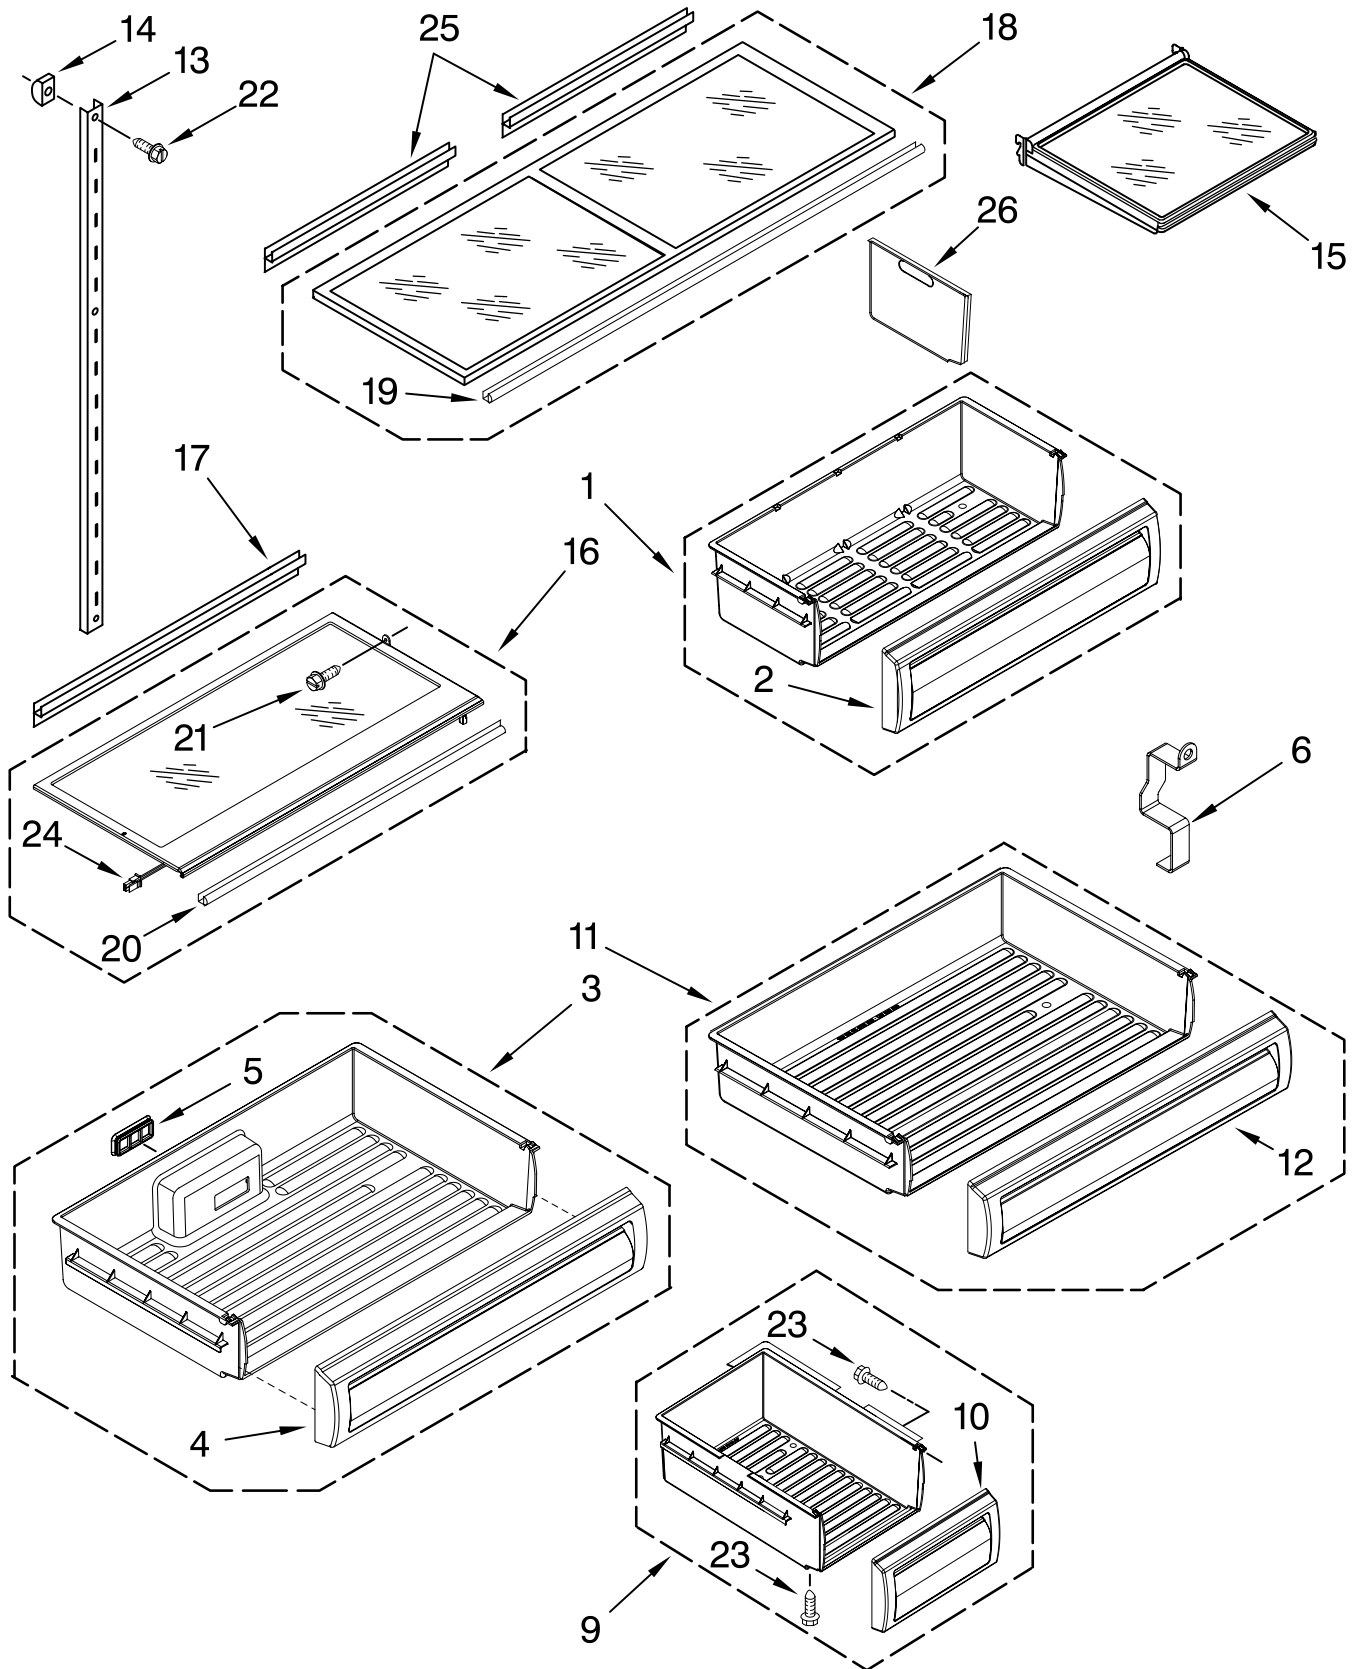

SHELF PARTS

For Model: EF36RNBSS
(Stainless Steel)

FOR ORDERING INFORMATION REFER TO PARTS PRICE LIST

SHELF PARTS

For Model: EF36RNBSS
(Stainless Steel)

Illus. No.	Part No.	DESCRIPTION
1	2256375	Crisper Pan Assembly (Includes # 2)
2	2256374	Front, Crisper Pan
3	2268397	Deli Pan Assembly (Incl. #4 & 5)
4	2257548	Front, Deli Pan
5	2307810	Duct, Deli Pan
6		Clip, Bin
	2327394	Left
	2327393	Right
9	2306174	Ice Pan Assembly (Includes # 10)
10	2306175	Front, Ice Pan
11	2327512	Freezer Pan Assembly (Includes # 12)
12	2268383	Front, Freezer Pan
13	2327314	Ladder, Shelf (4)
14	520965	Support, Ladder
15	W10168924	Shelf (4)
16	W10168916	Cover, Deli Bin
	2327413	Insulation, Deli
17	2309399	Gasket, Rear
18	W10168935	Cover, Crisper
19	2309397	Gasket, Front (Crisper Cover)
20	2309397	Gasket, Front (Deli Cover)
21	8281251	Screw
22	2006475	Screw
23	488886	Screw, 8-18 x 1/2
24	2309393	Light Assy, (Deli)
25	2309398	Gasket, Rear
26	2256474	Divider, (Crisper Pan)

FOR ORDERING INFORMATION REFER TO PARTS PRICE LIST