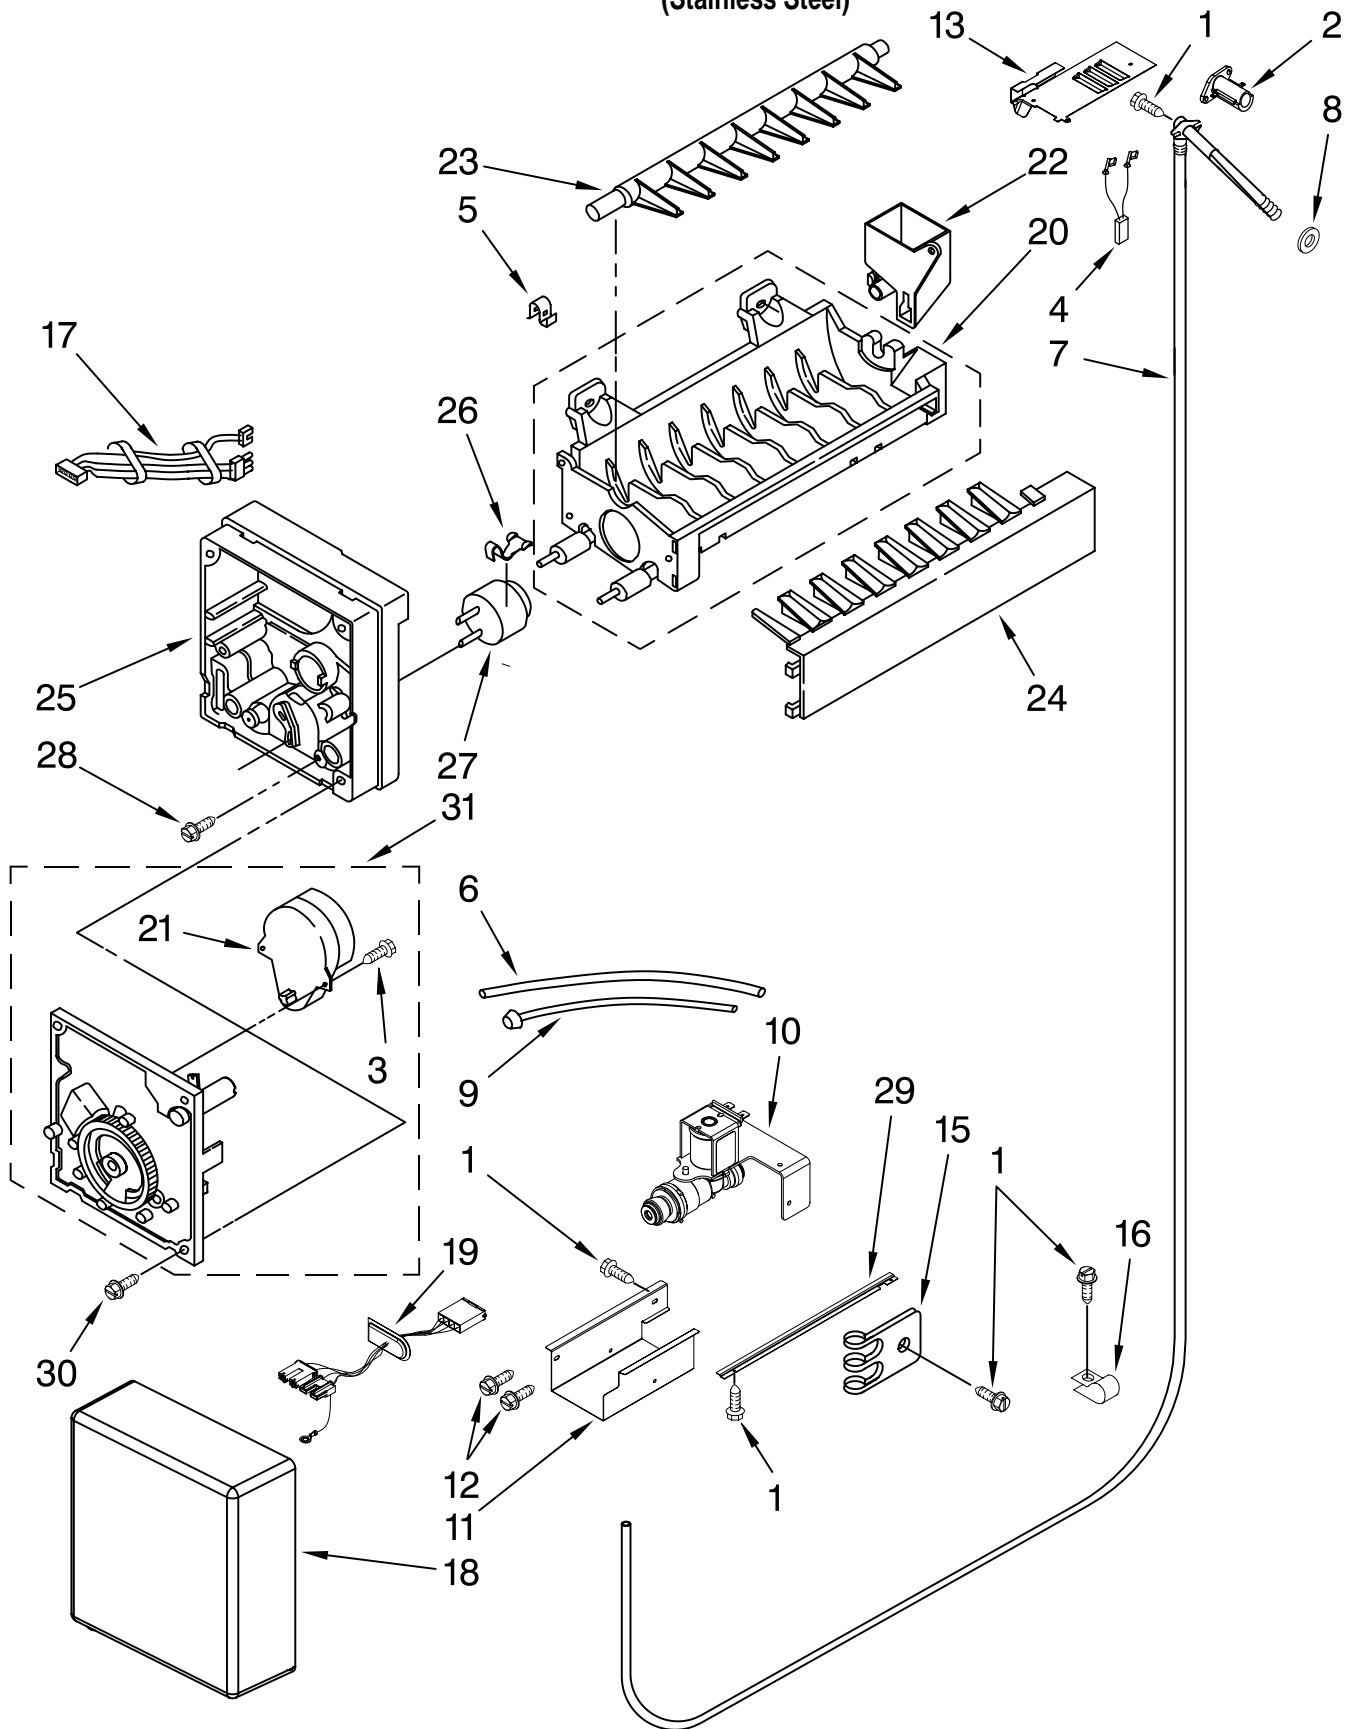

ICEMAKER PARTS

For Model: EF36RNBSS
(Stainless Steel)

FOR ORDERING INFORMATION REFER TO PARTS PRICE LIST

ICEMAKER PARTS

For Model: EF36RNBSS
(Stainless Steel)

Illus. No.	Part No.	DESCRIPTION
1	486194	Screw
2	2221240	Heater, Fill Tube
3	489136	Screw (2)
4	2310108	Jumper, Heater Fill Tube
5	628379	Clip, Fuse
6	2325170	Tube, Filter Inlet
7	2317847	Tube Assembly, Water Inlet
8	1106508	Seal Gasket
9	2317912	Tube, Filter Outlet
10	2307650	Valve, Solenoid
11	W10129653	Shield, Valve
12	489464	Screw
13	2221231	Heat Shield
15	489348	Clamp, Valve
16	488946	Clamp, Tubing
17	2310136	Wire Harness, Icemaker
18	2257538	Cover
19	W10139195	Wire Assembly (Water Valve)
20	W10122527	Mold & Heater (Also Order 542638 Silicone Grease)
21	626683	Motor
22	628356	Cup, Water Fill
23	627843	Ejector
24	2182124	Ice Stripper
25	2195914	Support
26	2315522	Retainer, Thermostat (2)
27	627985	Thermostat (Also Order 542639 Cement Alumilastic)
28	8533917	Screw
29	2320559	Support, Valve
30	489276	Screw
31	626691	Module Assembly (Includes 3 & 21)
100	2316895	Complete Icemaker Assembly

Following Parts Not Illustrated
(Optional Parts Only)

8537055 Cleaner,
Stainless Steel