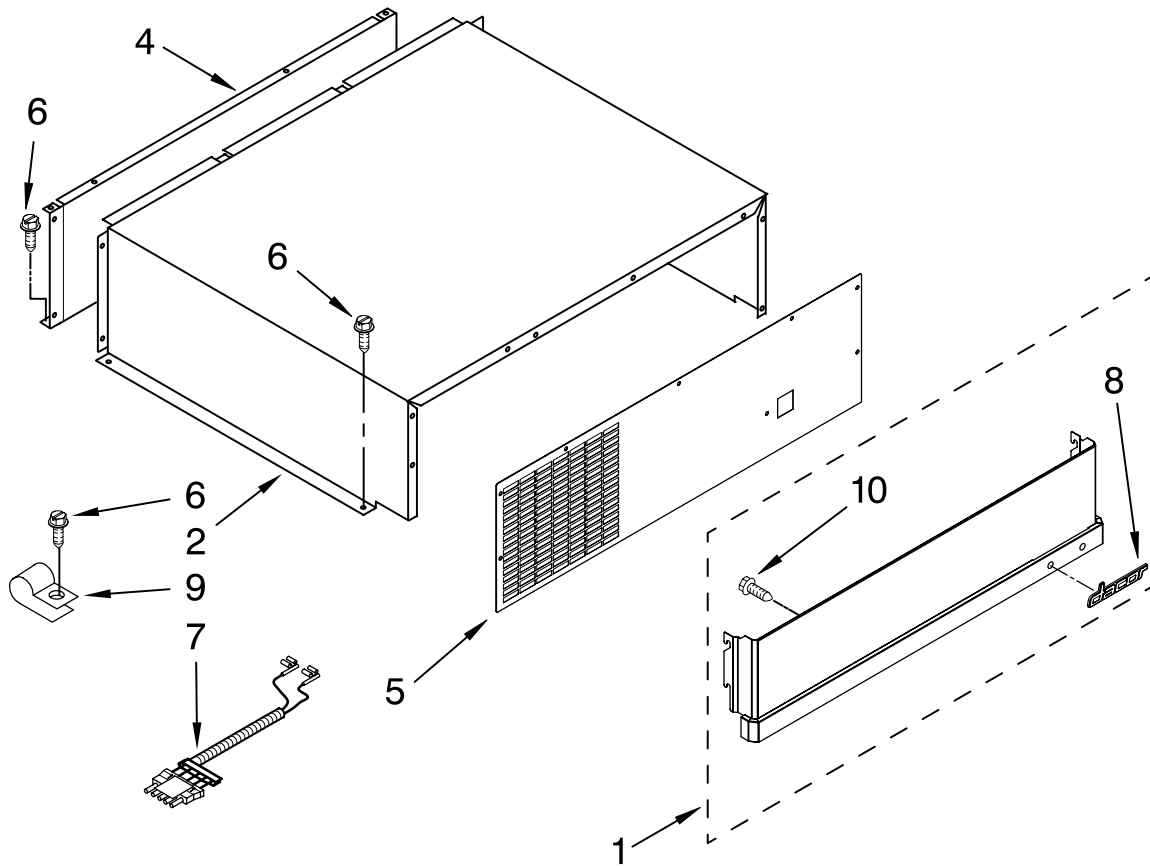

TOP GRILLE AND UNIT COVER PARTS

For Model: EF36RNBSS
(Stainless Steel)

Illus. No.	Part No.	DESCRIPTION
1	W10168960	Top Grille Assembly
2	W10161693	Cover, Unit
4	2256466	Back Panel
5	2307682	Front, Unit Cover
6	487415	Screw
7	2187894	Wire Assembly, Light Switch
8	12989001	Nameplate
9	489348	Clamp
10	489399	Screw (5)

FOR ORDERING INFORMATION REFER TO PARTS PRICE LIST