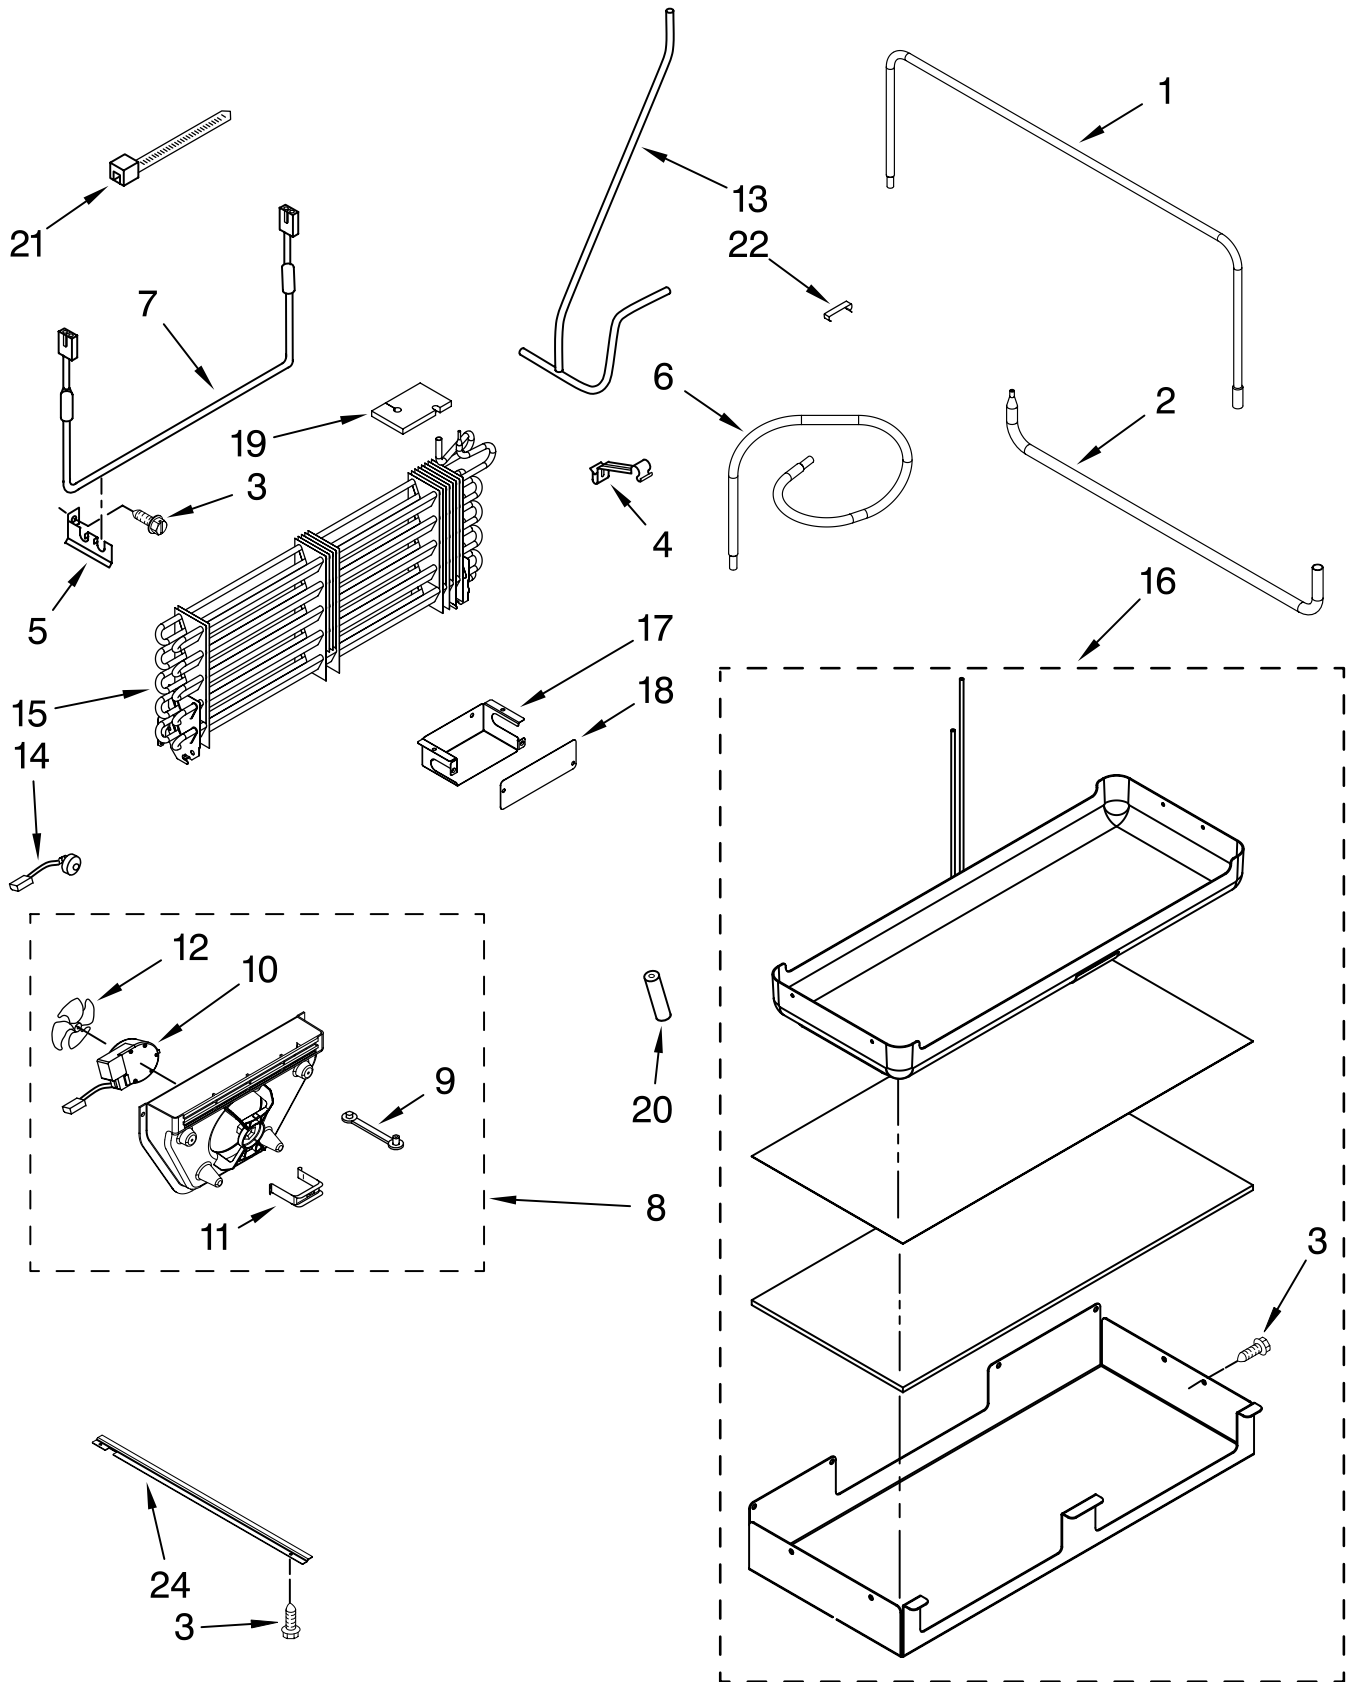

LOWER UNIT AND TUBE PARTS

For Model: EF36RNBSS
(Stainless Steel)

FOR ORDERING INFORMATION REFER TO PARTS PRICE LIST

LOWER UNIT AND TUBE PARTS

For Model: EF36RNBSS
(Stainless Steel)

Illus. No.	Part No.	DESCRIPTION
1	2309072	Tube, Transition (Condenser)
2	2309070	Tube, Transition (Drier/Restrictor)
3	486194	Screw
4	2307944	Clip
5	2307945	Bracket, Mounting
6	2309076	Tube, Suction
7	2268393	Heater, Defrost
8	2306178	Scroll Assembly
9	2223986	Grommet, Motor
10	2259385	Motor, Fan
11	2223733	Retainer, Fan Motor
12	2169142	Blade, Fan
13	W10121368	Tube, Discharge
14	W10139165	Harness, Bi-Metal
15	2268391	Evaporator
16	2320615	Drain Pan Asy
17	W10151288	Cover, Wiring
18	W10153595	Cover, Box
19	2306180	Block, Evaporator
20	2215648	Damper, Heater
21	2155774	Wire Tie
22	W10169509	Clip, Heater
24	2320554	Bracket, Drain Pan

FOR ORDERING INFORMATION REFER TO PARTS PRICE LIST