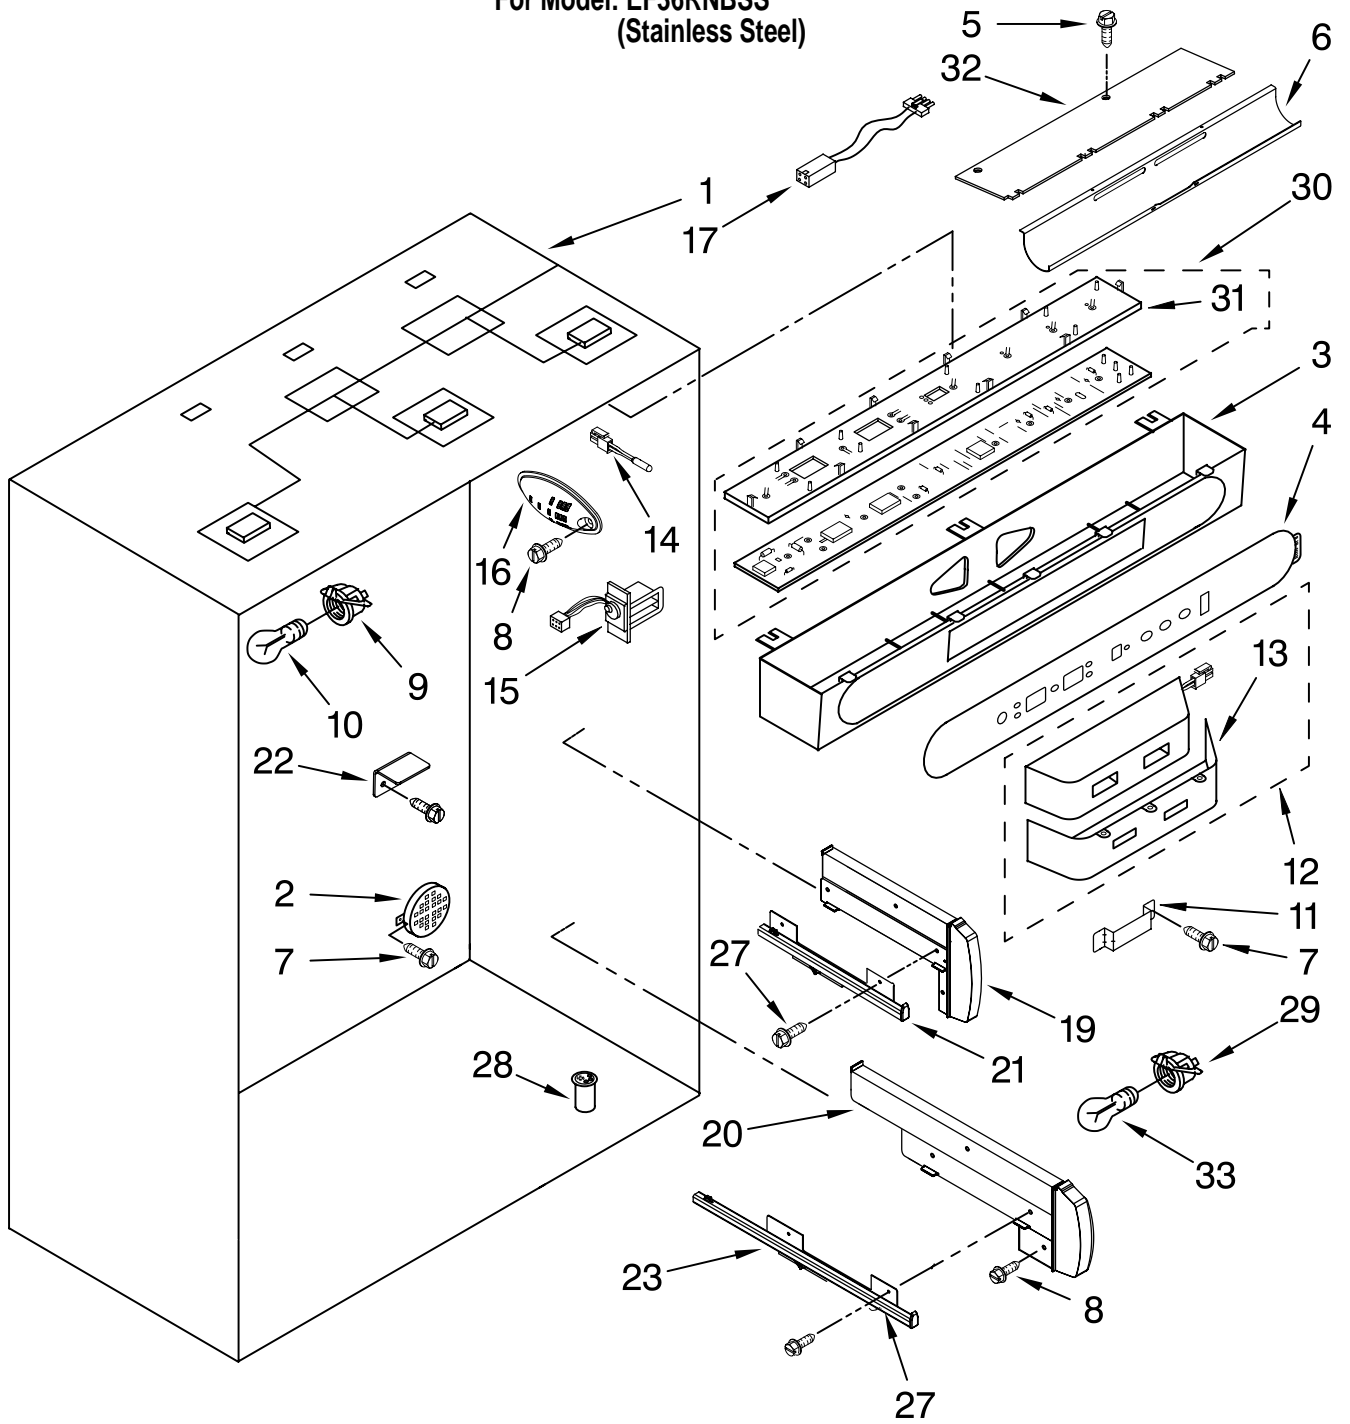

REFRIGERATOR LINER PARTS

For Model: EF36RNBSS
(Stainless Steel)

FOR ORDERING INFORMATION REFER TO PARTS PRICE LIST

REFRIGERATOR LINER PARTS

For Model: EF36RNBSS
(Stainless Steel)

Illus. No.	Part No.	DESCRIPTION
1		Liner, Refrigerator (Not Servicable)
2	2317004	Cover, Air Return (2)
3	2302774	Control Box
4	W10168978	Overlay
5	489006	Screw
6	2302715	Shield, Light
7	487539	Screw, 8-15 x 1/2
8	488163	Screw
9	2223857	Socket, Light (3)
10	2326255	Bulb, Light (3)
11	2317917	Clip, Diffuser Cover
12	2320523	Diffuser Assembly
13	2320519	Cover, Diffuser
14	2188820	Thermistor
15	2221296	Air Baffle Assy
16	2317105	Cover, Thermistor
17	2310197	Harness, Wire
19		Spacer, Crisper
	2309411	Left
	2309410	Right
20		Spacer, Deli
	2268411	Left
	2268412	Right
21		Slide, Crisper Pan
	2302952	Left (2)
	2302953	Right (2)
22	2302788	Support, Crisper Cover
23		Slide, Deli Pan
	2302956	Left (2)
	2302957	Right (2)
27	8533929	Screw
28	2171931	Valve, Tube-Body
29	2162085	Socket, Light
30	W10165120	UI Assembly
31	2215670	Insert
32	2221121	Support
33	2255743	Bulb, Light

FOR ORDERING INFORMATION REFER TO PARTS PRICE LIST