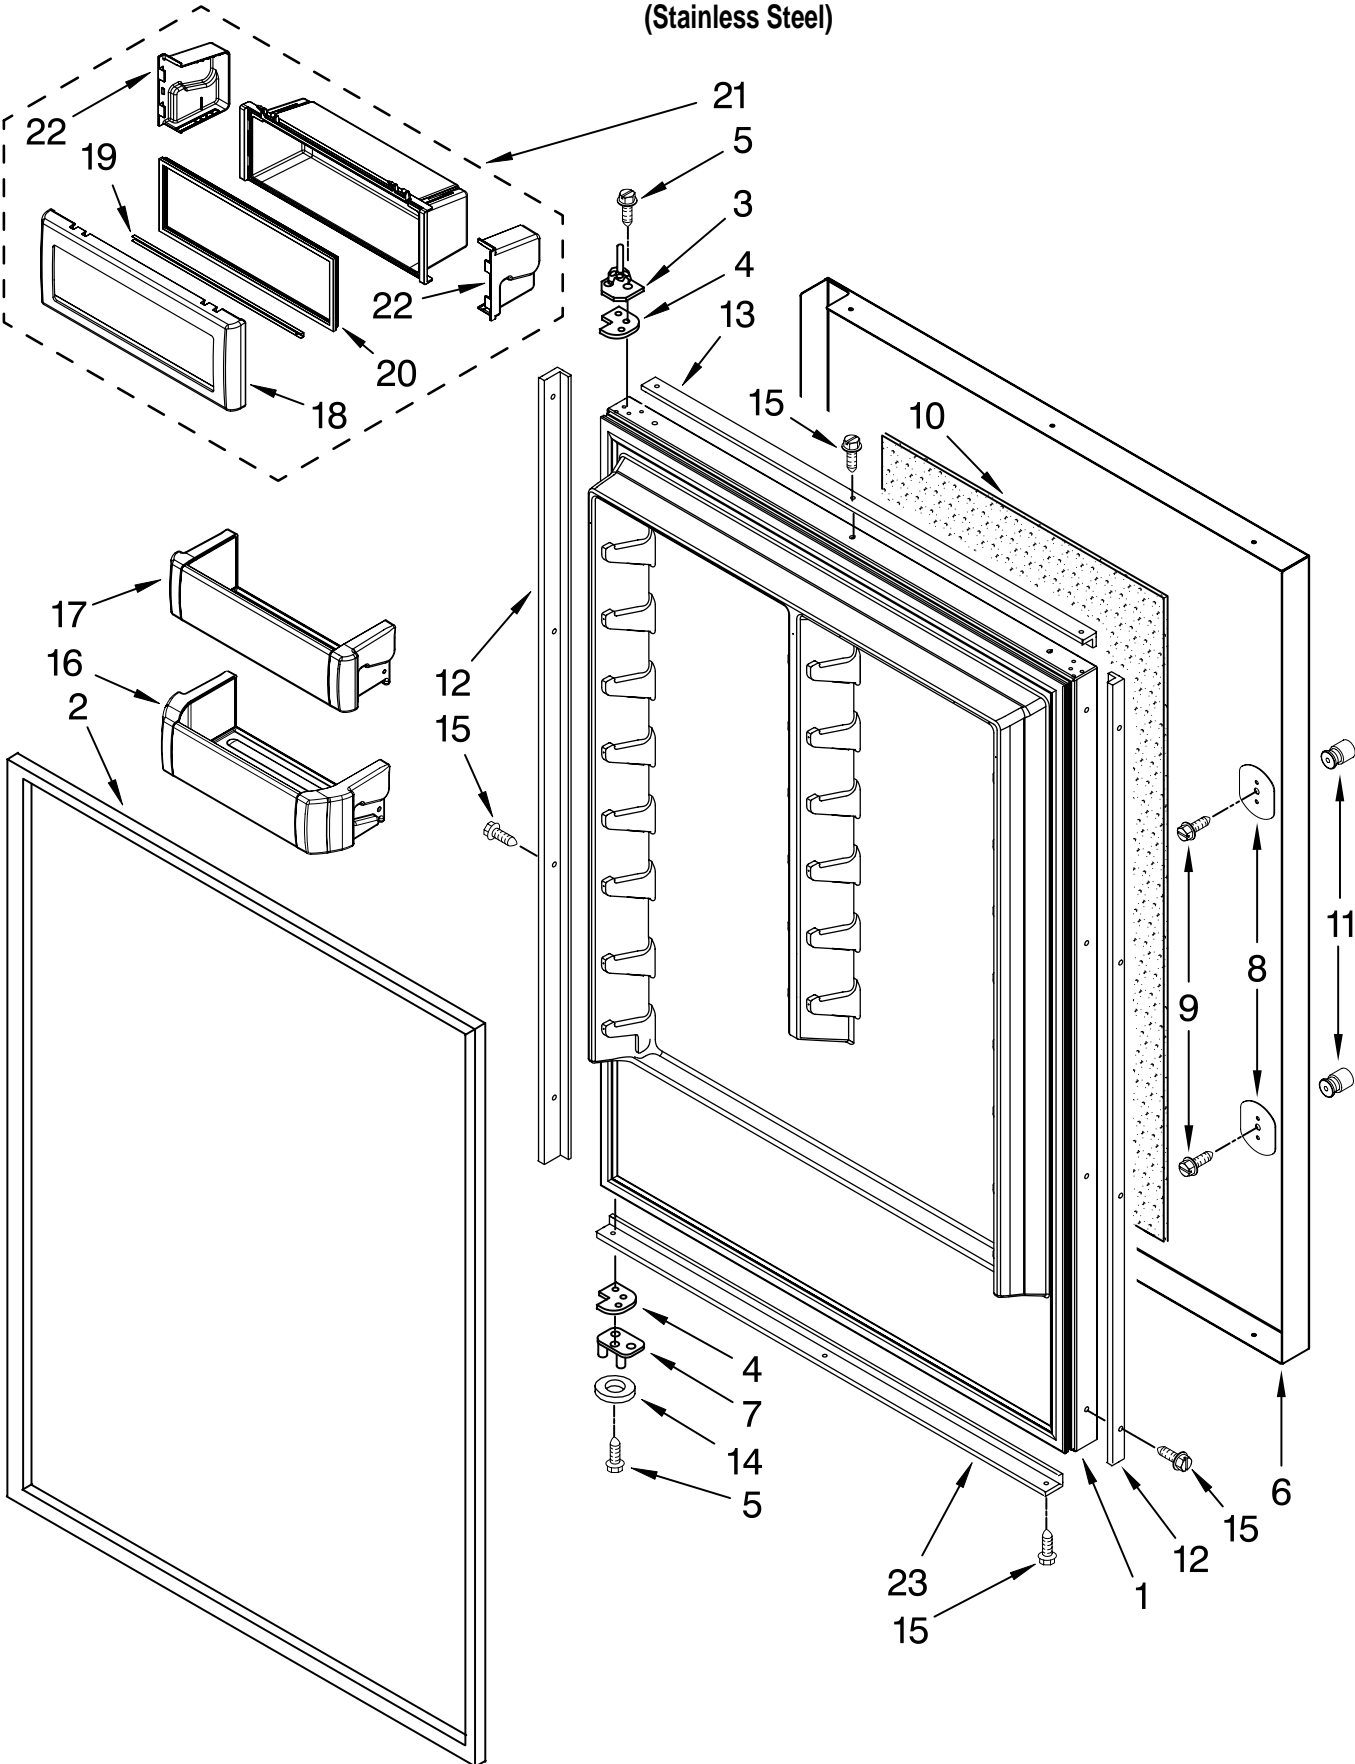

REFRIGERATOR DOOR PARTS

For Model: EF36RNBSS
(Stainless Steel)

FOR ORDERING INFORMATION REFER TO PARTS PRICE LIST

REFRIGERATOR DOOR PARTS

For Model: EF36RNBSS
(Stainless Steel)

Illus. No.	Part No.	DESCRIPTION
1	2309390	Door, Refrigerator (Includes Item 2)
2	2300184	Gasket, Door
3	2266912	Hinge Assembly, Top
4	2316804	Spacer-Hinge
5	8533980	Screw, 10-32 x 3/4
6	W10168921	Skin, Door
7	2316805	Bottom Hinge Assembly
8	W10127710	Plate, Handle
9	308544	Screw
10	2327469	Filler, Foam
11	W10153450	Stud, Handle
12	2300026	Spacer, Door Edge (Hinge Side)
13	2300024	Spacer, Door Edge (Top)
14	2006346	Washer
15	8281250	Screw, 8-15 x 1/2
16	2307975	Shelf, Door (Gallon)
17	2222777	Shelf, Door (4)
18	2309255	Door, Utility Bin
19	2309256	Rail, Lid
20	2309257	Gasket, Utility Bin
21	2309252	Bin, Utility
22		End Cap, Utility Bin
	2222920	Left Side
	2222919	Right Side
23	2300023	Spacer, Door Edge (Bottom)

FOR ORDERING INFORMATION REFER TO PARTS PRICE LIST