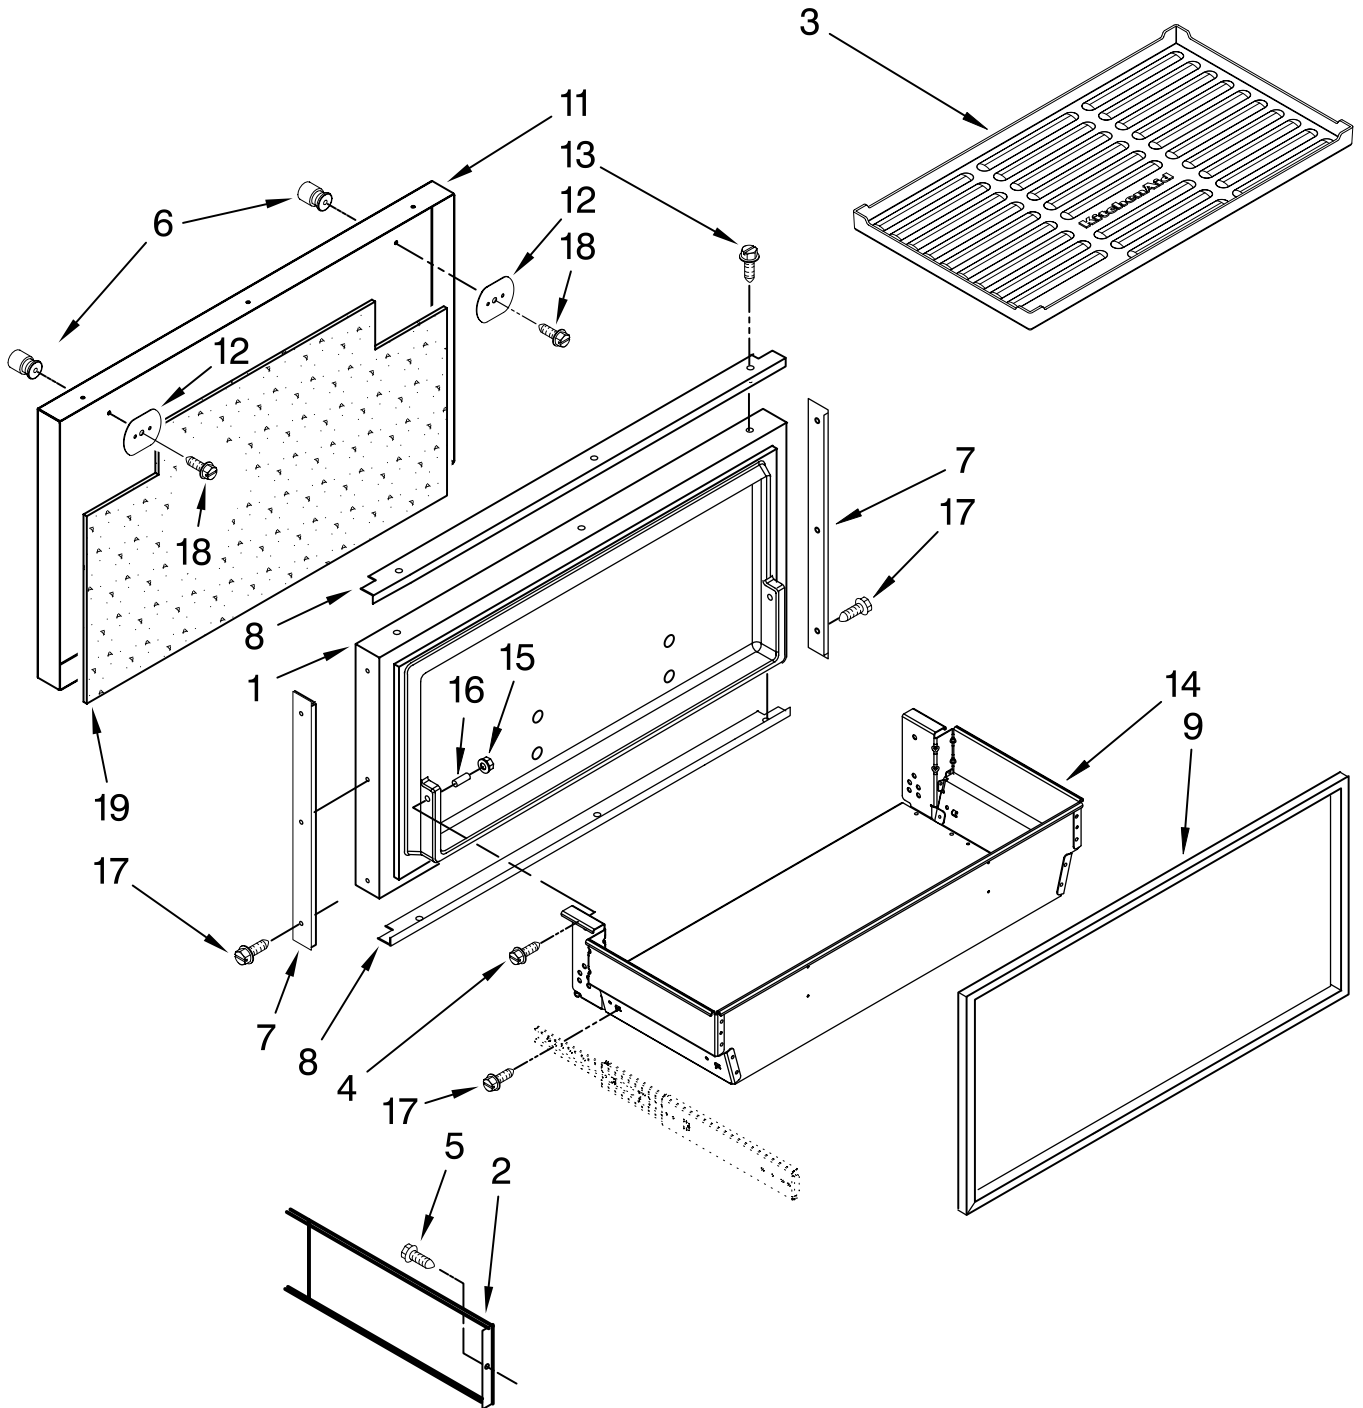

FREEZER DOOR AND BASKET PARTS

For Model: EF36RNBSS
(Stainless Steel)

FOR ORDERING INFORMATION REFER TO PARTS PRICE LIST

FREEZER DOOR AND BASKET PARTS

For Model: EF36RNBSS
(Stainless Steel)

Illus. No.	Part No.	DESCRIPTION
1	2327401	Freezer Door Panel (Includes Item 9)
2	2317101	Divider, Basket (2)
3	W10168937	Mat, Basket
4	W10135775	Screw, 5/16 x 1
5	488649	Screw
6	W10153450	Stud, Handle
7	2300025	Spacer, Door Edge (Side)
8	2300027	Spacer, Door Edge (Top & Bottom)
9	2300184	Door Gasket, Magnetic
11	W10168923	Skin, Door
12	W10127710	Plate, Door
13	8281250	Screw, 8-15 x 1/2
14	2327533	Basket Assembly, Freezer
15	2207454	Nut, Hex
16	W10001190	Washer
17	W10109030	Screw, 10-24 x 1/4 (Basket to Slide)
18	308544	Screw
19	W10134747	Filler, Foam

FOR ORDERING INFORMATION REFER TO PARTS PRICE LIST