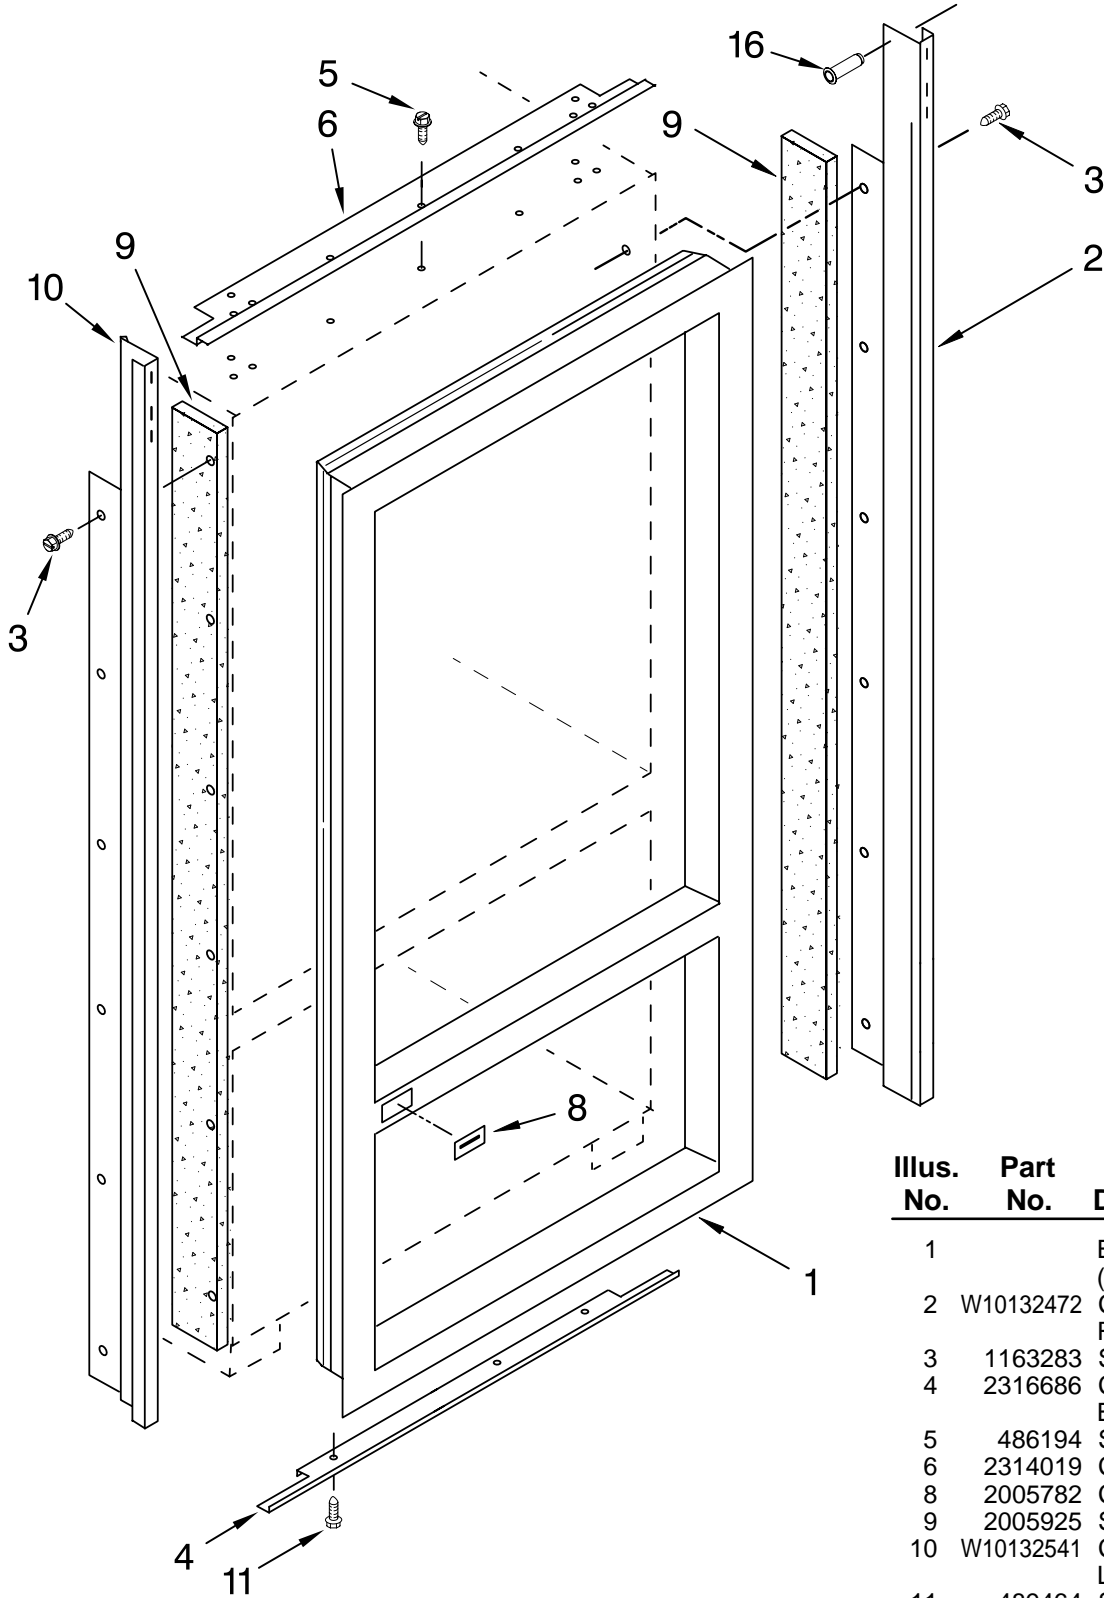

CABINET AND BREAKER TRIM PARTS

For Model: EF36RNBSS
(Stainless Steel)

Illus. No.	Part No.	DESCRIPTION
1		Breaker, Trim (Not Serviced)
2	W10132472	Cabinet Trim, Right Side
3	1163283	Screw
4	2316686	Cabinet Trim, Bottom
5	486194	Screw
6	2314019	Cabinet Trim, Top
8	2005782	Cover, Hinge
9	2005925	Seal-Trim, Side
10	W10132541	Cabinet Trim, Left Side
11	489464	Screw, 8-18 x 1/2
16	W10121451	Nutsert (4)

FOR ORDERING INFORMATION REFER TO PARTS PRICE LIST