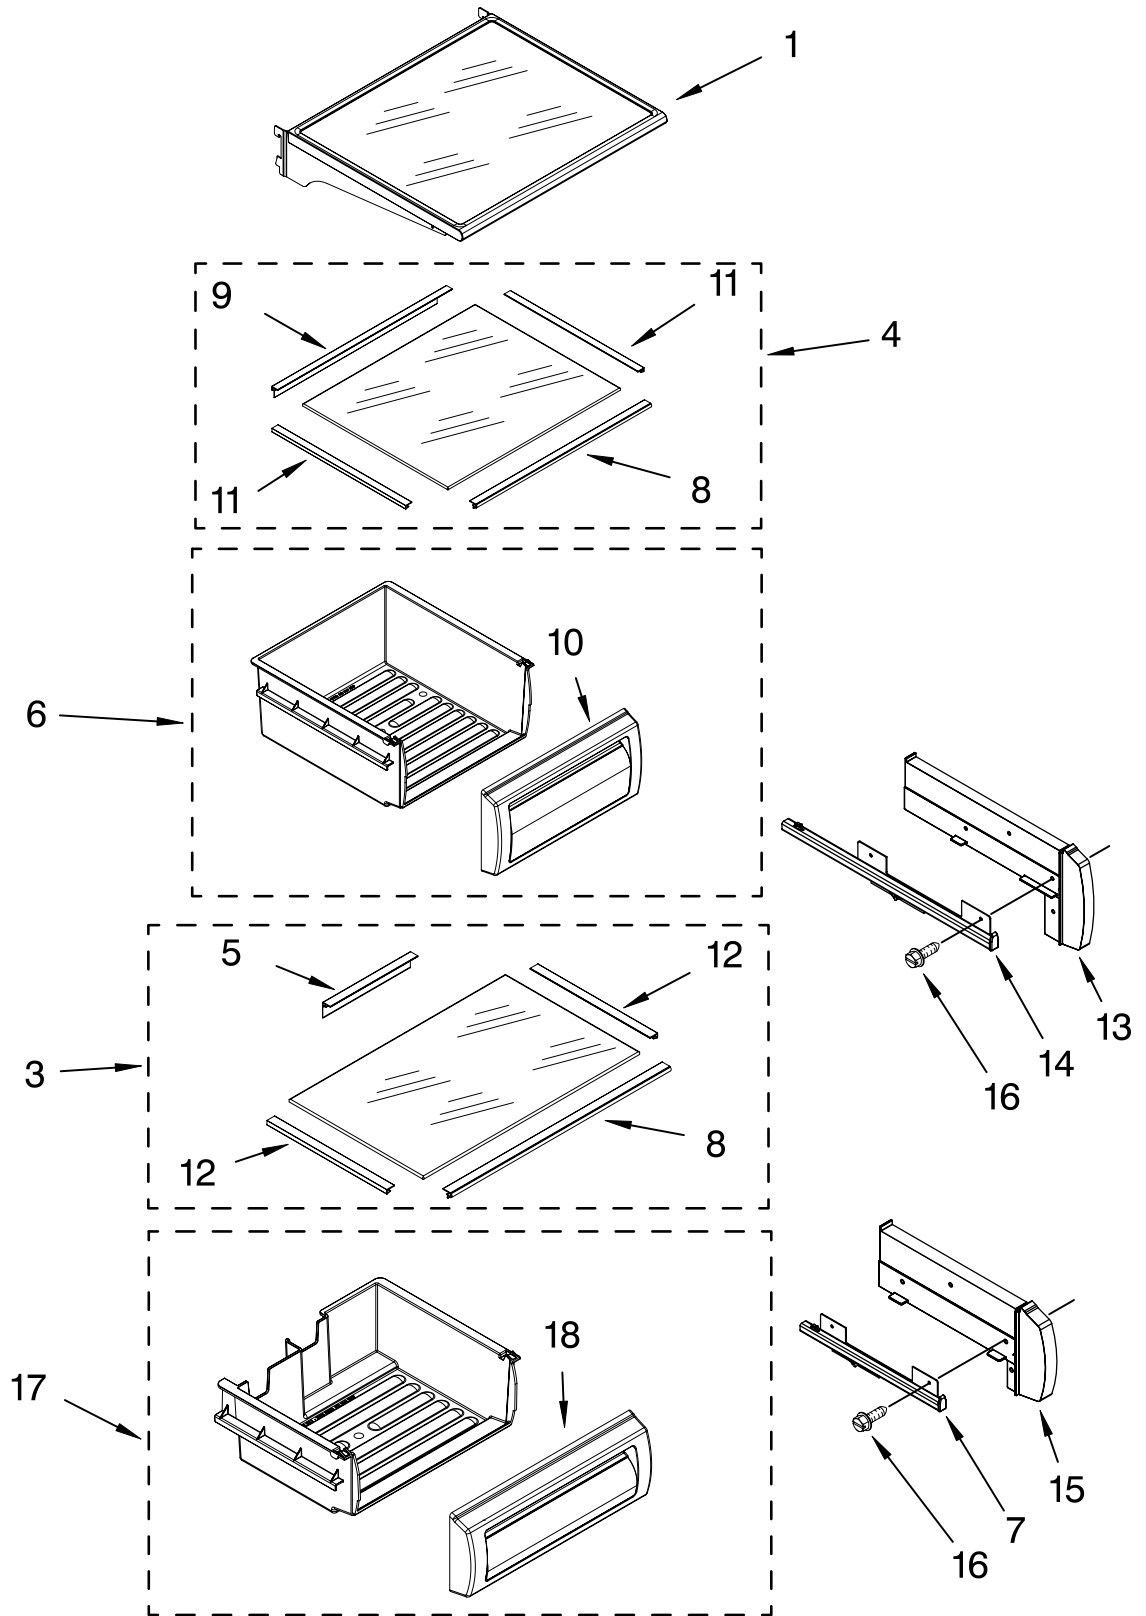

REFRIGERATOR SHELF PARTS

For Model: EF48DBSS
(Stainless Steel)

FOR ORDERING INFORMATION REFER TO PARTS PRICE LIST

REFRIGERATOR SHELF PARTS

For Model: EF48DBSS
(Stainless Steel)

Illus. No.	Part No.	DESCRIPTION
1	W10165104	Shelf Assembly (4)
3	W10165092	Assembly, Meat Pan Cover
4	W10165086	Assembly, Crisper Cover
5	2257583	Trim, Glass Rear
6	2252413	Crisper Pan (2)
7		Slide, Meat Pan
	2302954	Left Side
	2302955	Right Side
8		Trim, Glass Front (Not Serviceable)
9	2256255	Trim, Glass Rear
10	2256249	Front, Crisper Pan
11	2252255	Trim, Glass Side Crisper Pan
12	2256250	Trim, Glass Side Meat Pan
13		Spacer, Crisper
	2256222	Right Side (2)
	2256223	Left Side (2)
14		Slide, Crisper
	2302956	Right Side
	2302957	Left Side
15		Spacer, Meat Pan
	2256243	Left Side
	2256244	Right Side
16		Screw
	8533929	Right Side- (8-18 x 1.375)
	8533928	Left Side- (8-18 x .750)
17	2256370	Pan Assembly Meat
18	2256367	Front, Meat Pan

FOR ORDERING INFORMATION REFER TO PARTS PRICE LIST