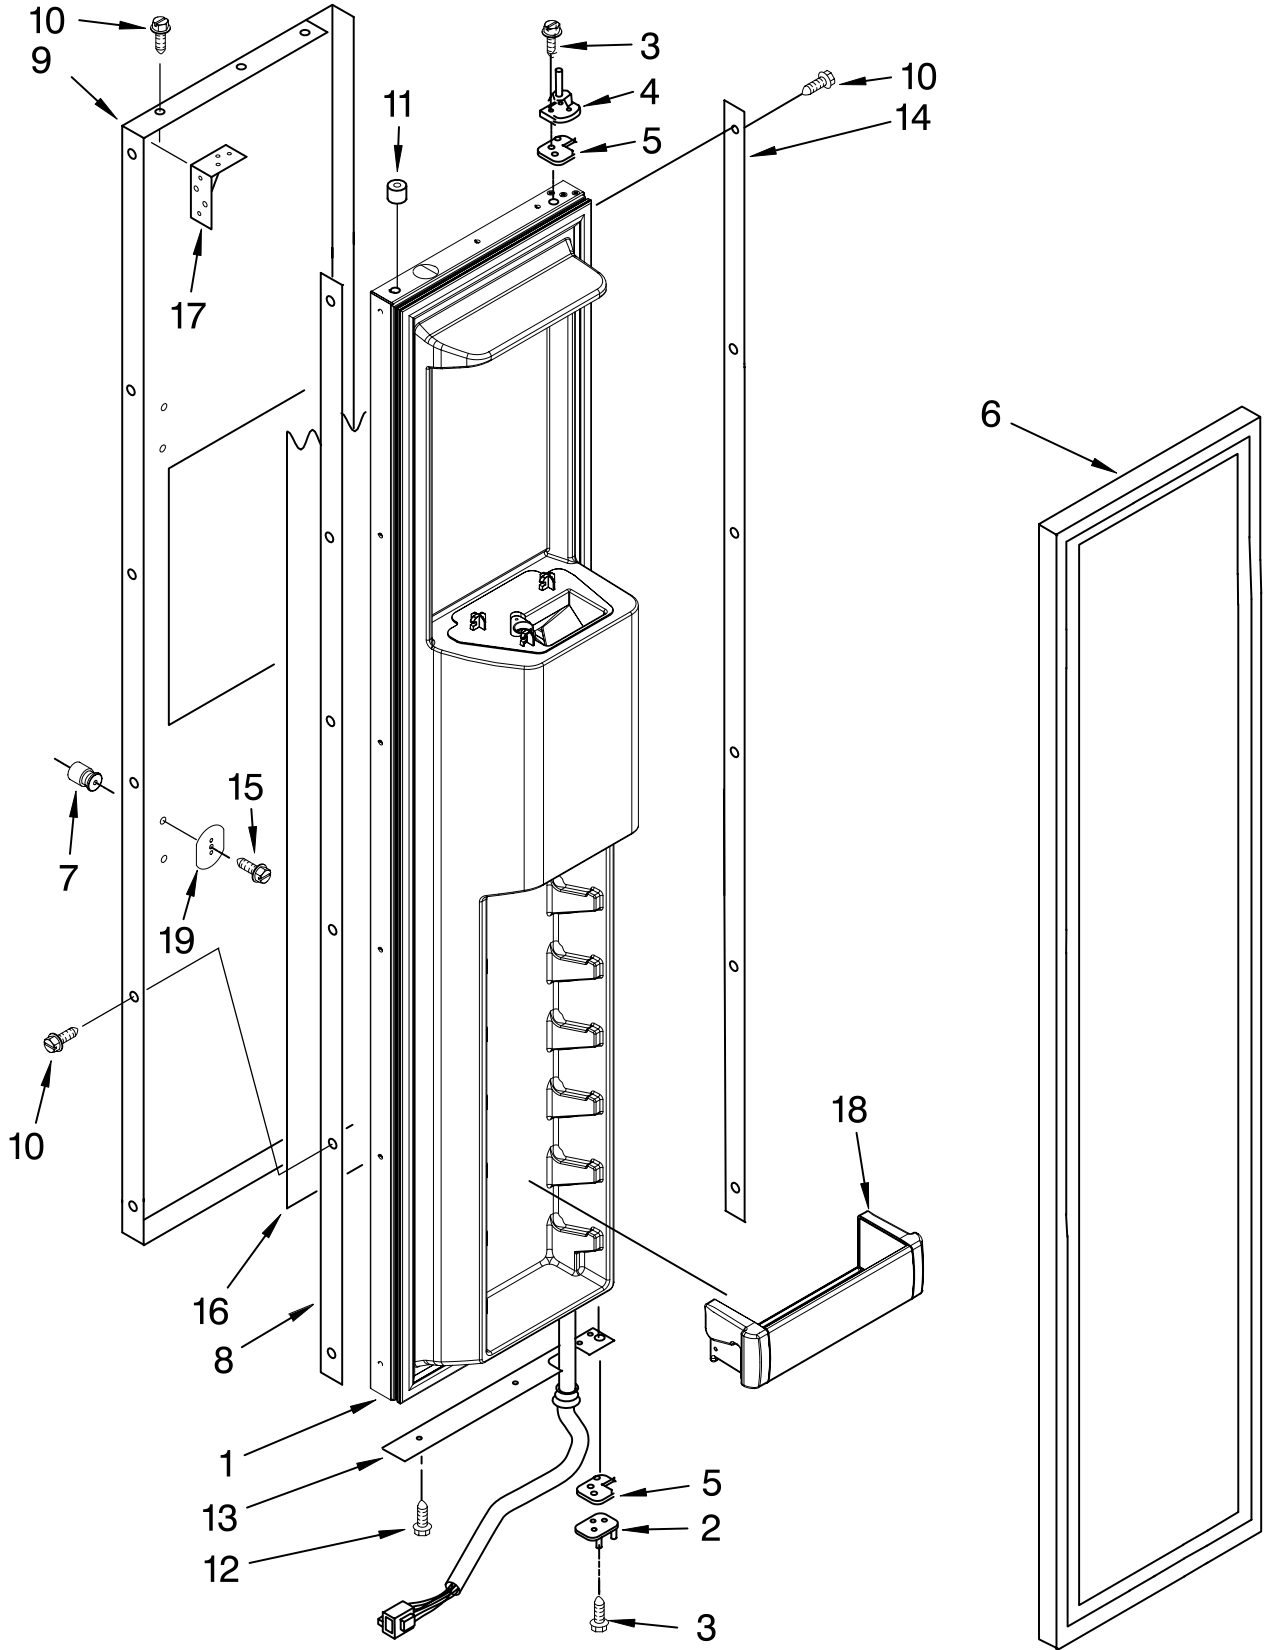

FREEZER DOOR PARTS

For Model: EF48DBSS
(Stainless Steel)

FOR ORDERING INFORMATION REFER TO PARTS PRICE LIST

FREEZER DOOR PARTS

For Model: EF48DBSS
(Stainless Steel)

Illus. No.	Part No.	DESCRIPTION
1	W10165042	Freezer Door (Includes #6)
2	2302879	Hinge, Bottom
3	489282	Screw
4	2266854	Hinge, Top
5	2316804	Spacer-Door, Top & Bottom
6	2222812	Door Gasket, Magnetic
7	W10153450	Stud, Handle
8		Spacer, Door-Skin (Handle Side)
	2309060	For Stainless Steel Model
9		Skin, Door
	W10197700	Stainless Steel
10		Screw
	8281250	Stainless Steel
11	2005433	Spacer, Door-Skin (Top)
12	488568	Screw
13	2257386	Spacer, Door-Skin (Bottom)
14	2005030	Spacer, Door-Skin (Hinge Side)
15	308544	Screw, Handle
16		Filler, Door
	W10159586	Top
	W10159583	Bottom
17	2258951	Brace, Door Corner
18	2222777	Bin, Door (3)
19	W10127710	Plate, Door Handle

FOR ORDERING INFORMATION REFER TO PARTS PRICE LIST