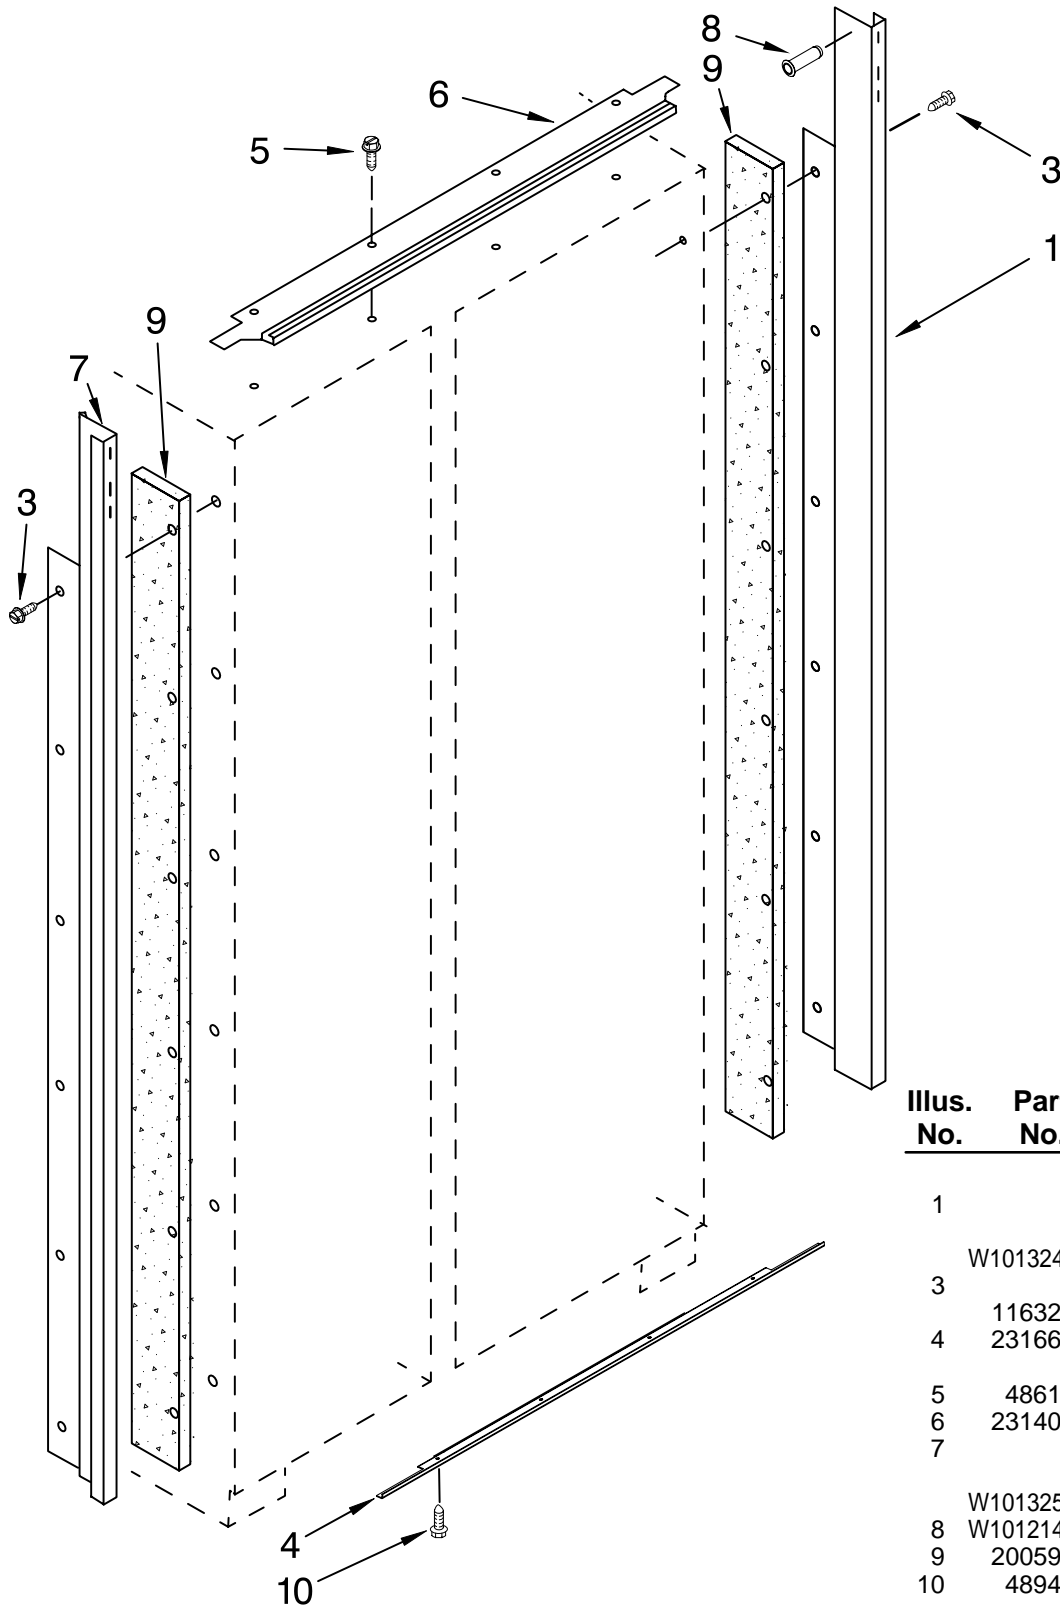

FOR ORDERING INFORMATION REFER TO PARTS PRICE LIST

CABINET TRIM PARTS

For Model: EF48DBSS
(Stainless Steel)

Illus. No.	Part No.	DESCRIPTION
1		Cabinet, Trim (Right Side)
	W10132472	Stainless Steel
3		Screw
	1163283	Stainless Steel
4	2316688	Cabinet, Trim (Bottom)
5	486194	Screw
6	2314018	Cabinet, Trim Top
7		Cabinet Trim (Left Side)
	W10132541	Stainless Steel
8	W10121451	Nutsert (4)
9	2005925	Seal-Trim, Side
10	489464	Screw