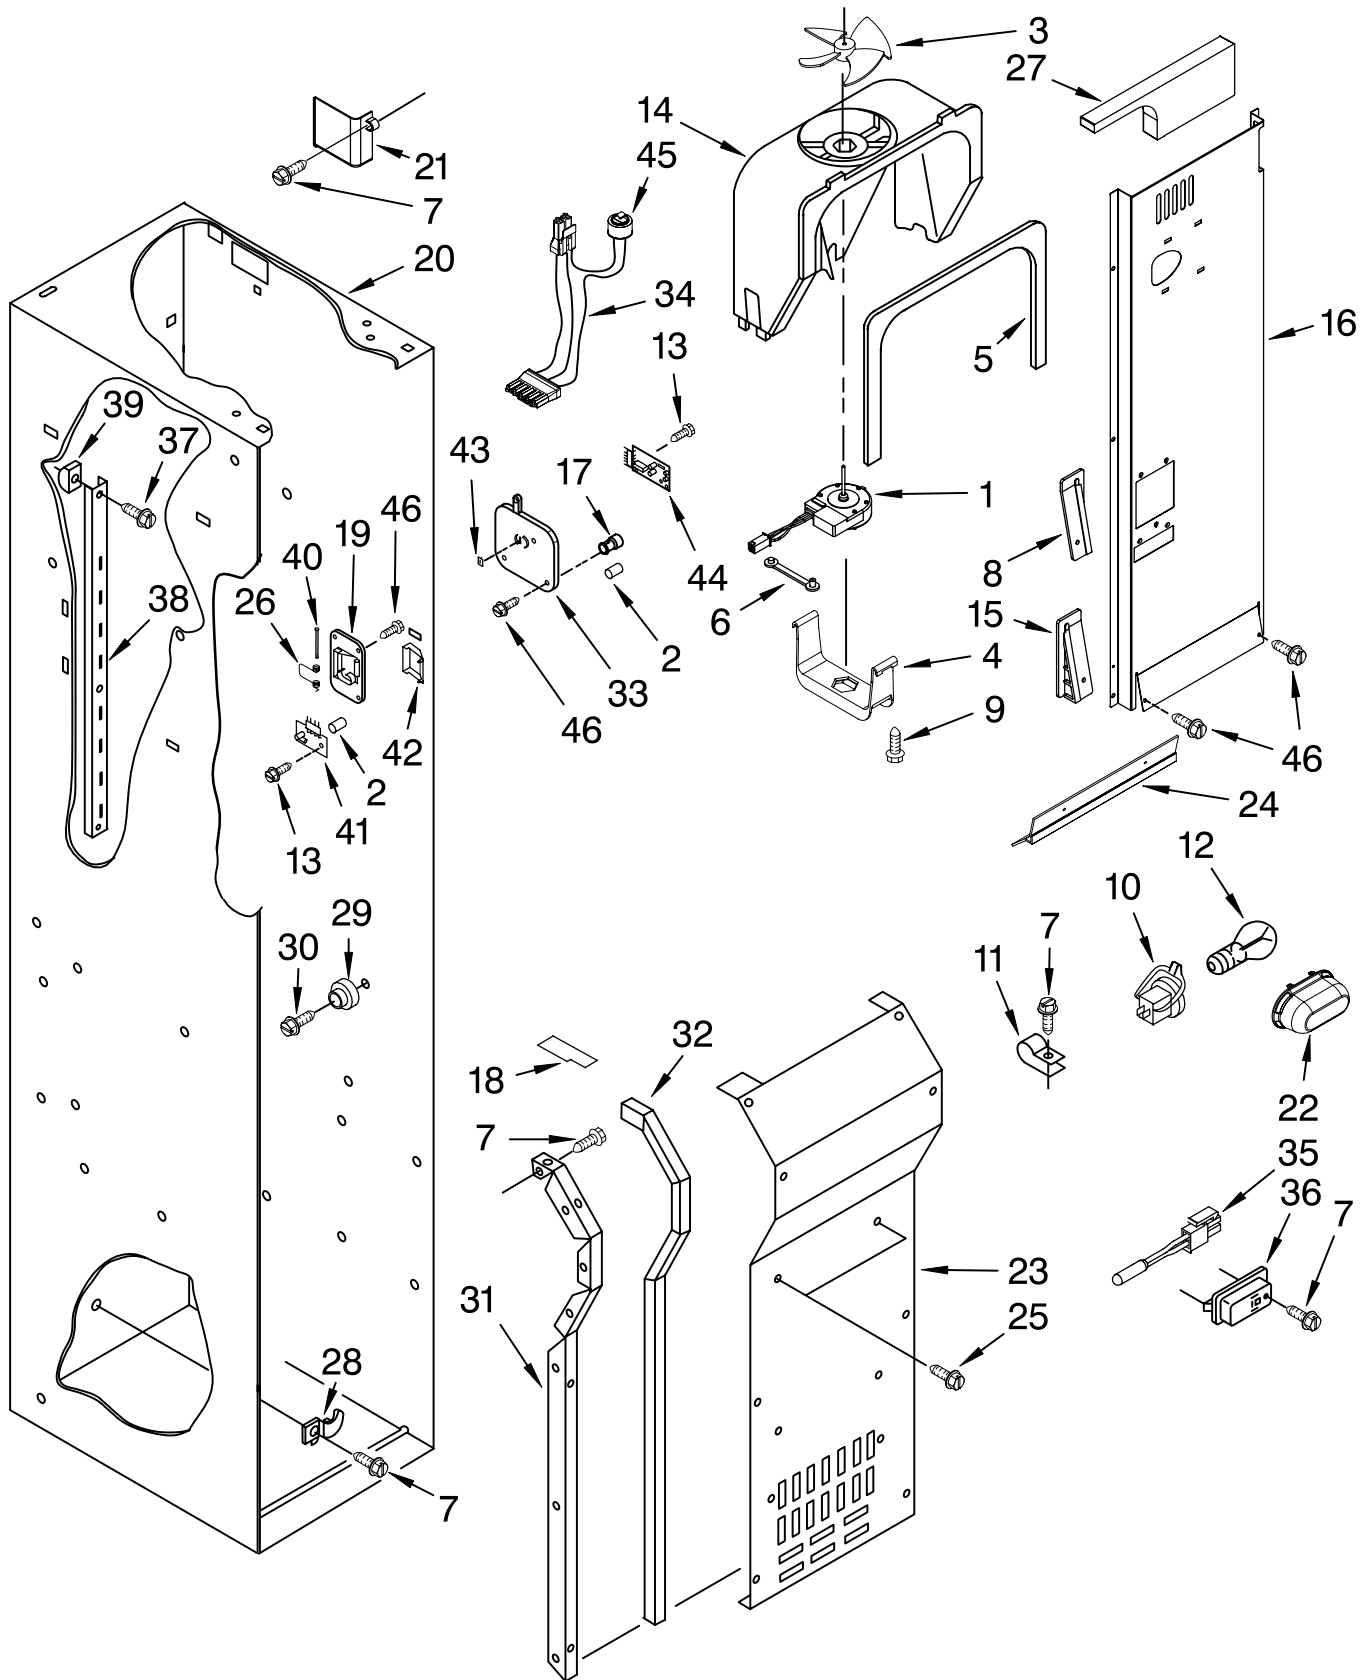

FREEZER LINER AND AIR FLOW PARTS

For Model: EF48DBSS
(Stainless Steel)

FOR ORDERING INFORMATION REFER TO PARTS PRICE LIST

FREEZER LINER AND AIR FLOW PARTS

For Model: EF48DBSS
(Stainless Steel)

Illus. No.	Part No.	DESCRIPTION	Illus. No.	Part No.	DESCRIPTION	Illus. No.	Part No.	DESCRIPTION
1	2259385	Fan Motor	18		Block, Fan Scroll	32	2220904	Gasket (2)
2	2198665	Tube, P.C. Board		2209482	Right			Evaporator Cover
3	2169142	Fan Blade		2209066	Left	33	W10151208	Cover, Receiver
4	2223733	Retainer, Fan Motor	19	W10151205	Cover, Emitter	34	W10139189	Harness, Evap Fan (Includes Item 45)
5	2302817	Gasket, Cover	20		Liner (Not A Serviceable Part)	35	2306010	Thermistor
6	2223986	Grommet	21	2259025	Cover, Air Outlet	36	2317105	Cover, Thermistor
7	486194	Screw	22	2307751	Light Shield	37	2006475	Screw
8	2259464	Wedge, Air Duct	23	W10158005	Cover, Evaporator	38	2259032	Ladder, Shelf
9	488500	Screw, Ground	24	2302851	Support, Air Duct	39	2259445	Support, Screw
10	2223857	Socket, Light (2)	25	487539	Screw	40	2198634	Pin
11	488937	Clamp, Nylon	26	2198635	Spring	41	2220398	P.C. Board Emitter
12	2326255	Light Bulb	27	2309284	Deflector, Air Duct	42	2198633	Flipper
13	489214	Screw	28	1112260	Support, Evaporator	43	2315398	Slide, Icemaker Shut Off
14	2182120	Scroll, Fan	29	2196483	Shelf, Stud (20)	44	2255114	P.C. Board, Receiver
15	2259465	Wedge, Air Duct	30	8281158	Screw	45	W10160570	Defrost, Bi-Metal
16	2307775	Air Duct	31		Evaporator, Cover Rail	46	8281185	Screw
17	2198643	Lens		2221107	Left Side			
				2259355	Right Side			

FOR ORDERING INFORMATION REFER TO PARTS PRICE LIST