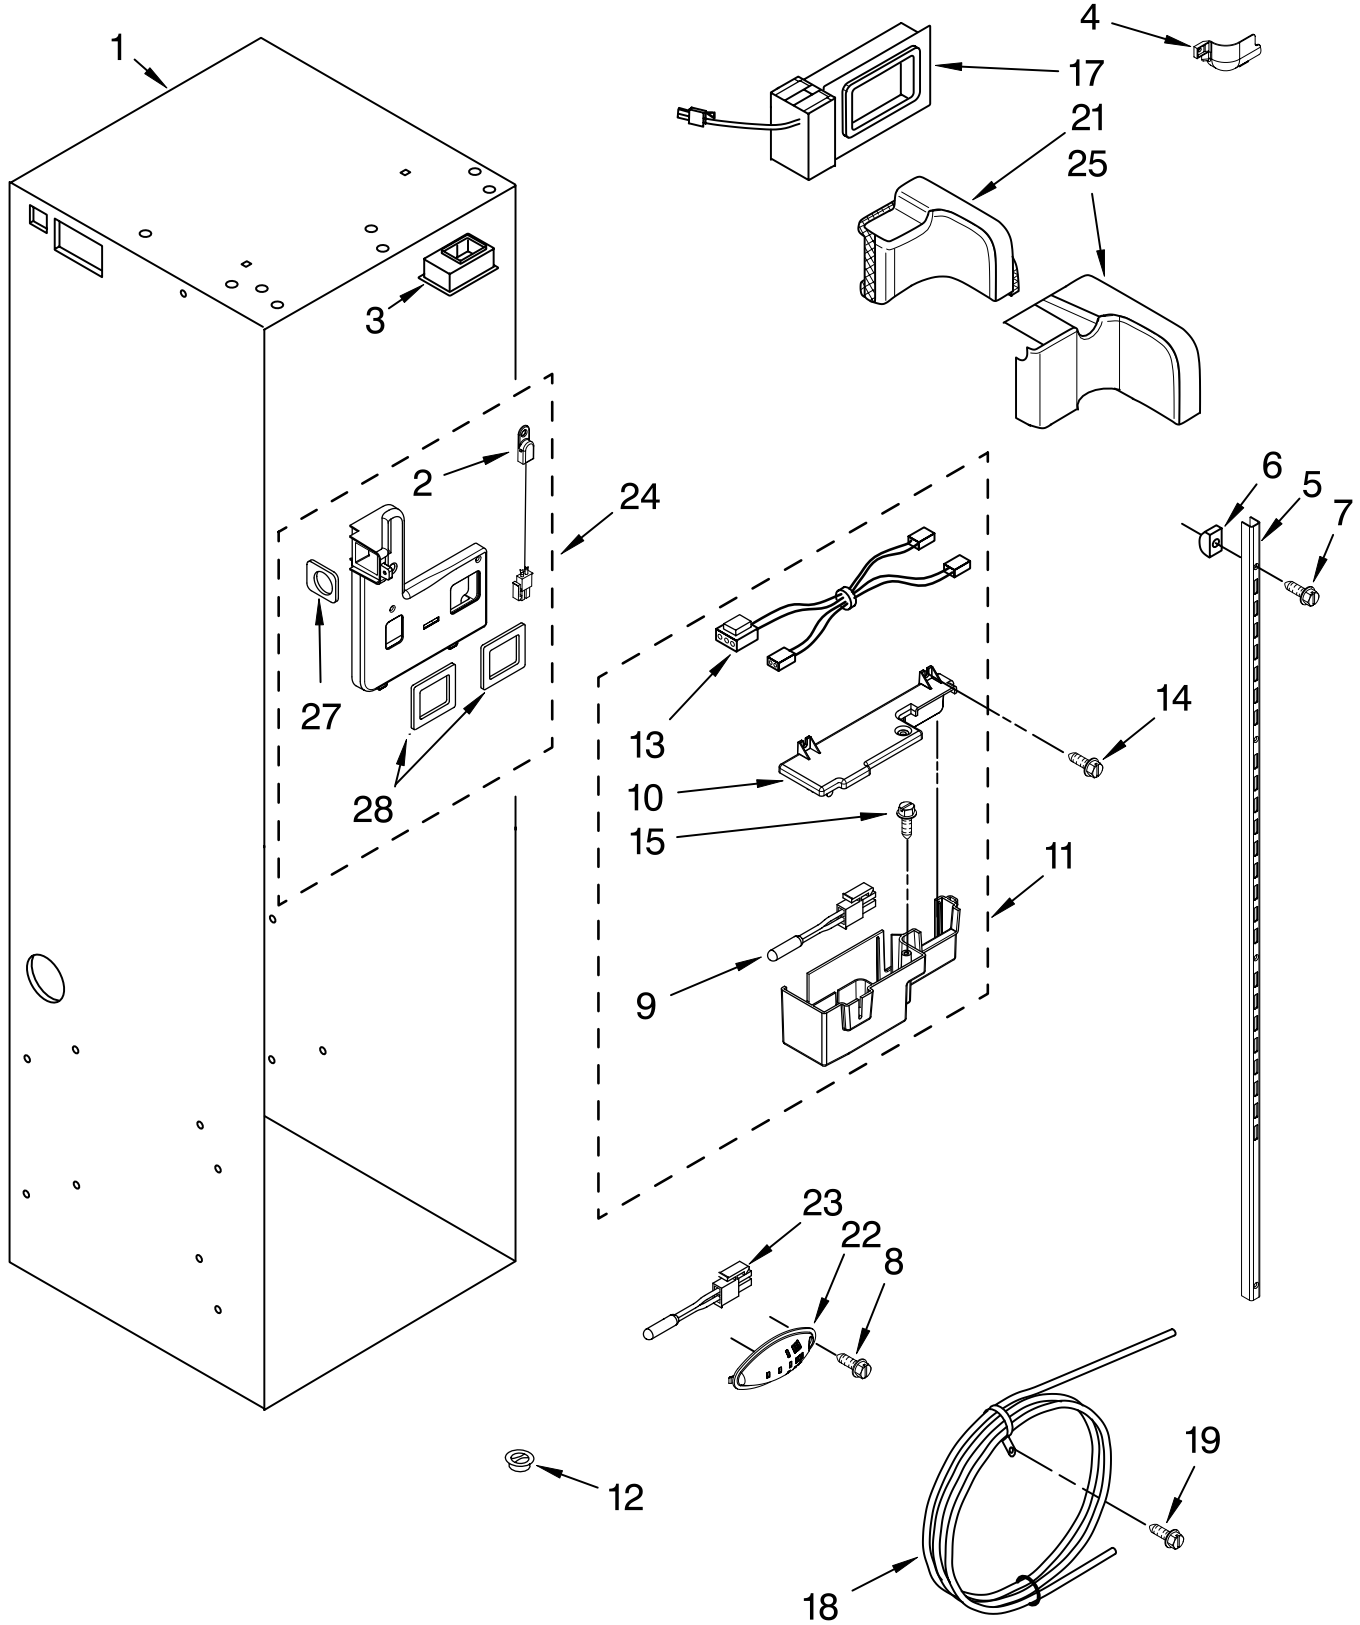

REFRIGERATOR LINER PARTS

For Model: EF48DBSS
(Stainless Steel)

FOR ORDERING INFORMATION REFER TO PARTS PRICE LIST

REFRIGERATOR LINER PARTS

For Model: EF48DBSS
(Stainless Steel)

Illus. No.	Part No.	DESCRIPTION
1		Liner (Not A Serviceable Part)
2	2306010	Thermistor
3	2208970	Air Duct
4	2003577	Guard, Air Return
5	2259077	Ladder, Shelf (2)
6	520965	Screw Support, Ladder (8)
7	2006475	Screw
8	487539	Screw
9	2302937	Thermistor
10	2302986	Lid, Meat Pan Baffle
11	W10169528	Baffle Control Assembly
12	2171846	Release Valve
13	2310205	Jumper, Air Baffle
14	488357	Screw
15	486194	Screw
17	2221296	Air Baffle Assembly
18	2327509	Reservoir
19	488280	Screw
21	2309222	Diffuser Assembly
22	2317105	Cover, Thermistor
23	2188820	Thermistor
24	2302992	Spacer, Air-Baffle
25	2309087	Cover, Diffuser
27	2259412	Seal, Air Duct (Round Hole)
28	2259398	Seal, Air Duct (Square Hole)

FOR ORDERING INFORMATION REFER TO PARTS PRICE LIST