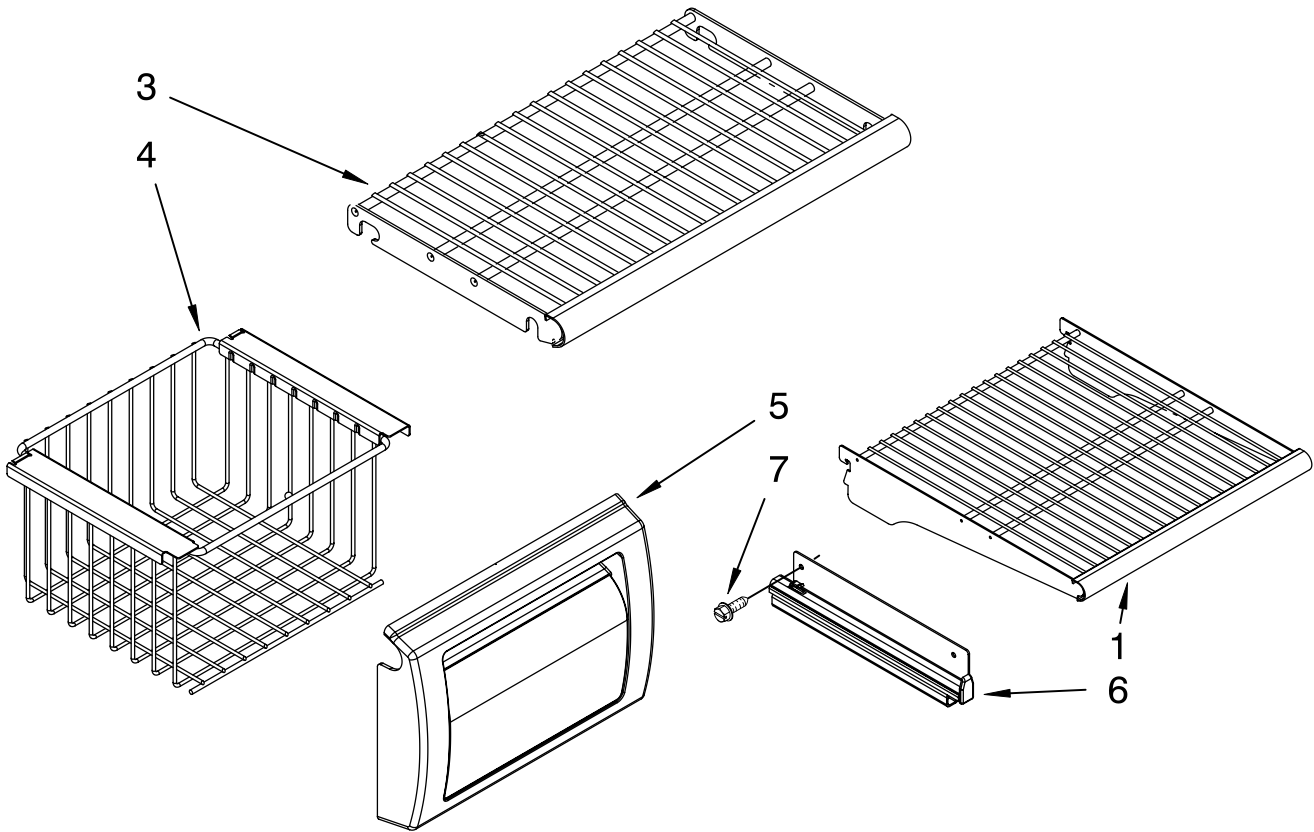

FOR ORDERING INFORMATION REFER TO PARTS PRICE LIST

CABINET TRIM PARTS

For Model: EF48DBSS
(Stainless Steel)

Illus. No.	Part No.	DESCRIPTION
1		Cabinet, Trim (Right Side)
	W10132472	Stainless Steel
3		Screw
	1163283	Stainless Steel
4	2316688	Cabinet, Trim (Bottom)
5	486194	Screw
6	2314018	Cabinet, Trim Top
7		Cabinet Trim (Left Side)
	W10132541	Stainless Steel
8	W10121451	Nutsert (4)
9	2005925	Seal-Trim, Side
10	489464	Screw

FOR ORDERING INFORMATION REFER TO PARTS PRICE LIST

FREEZER SHELF PARTS

For Model: EF48DBSS
(Stainless Steel)

Illus. No.	Part No.	DESCRIPTION
1	2302869	Wire, Shelf (4)
3	2302884	Shelf, Fixed (2)
4	2259083	Basket
5	2256271	Front, Basket
6	2259317	Slide, Basket
	2259318	Right Side
	2259318	Left Side
7	8533928	Screw