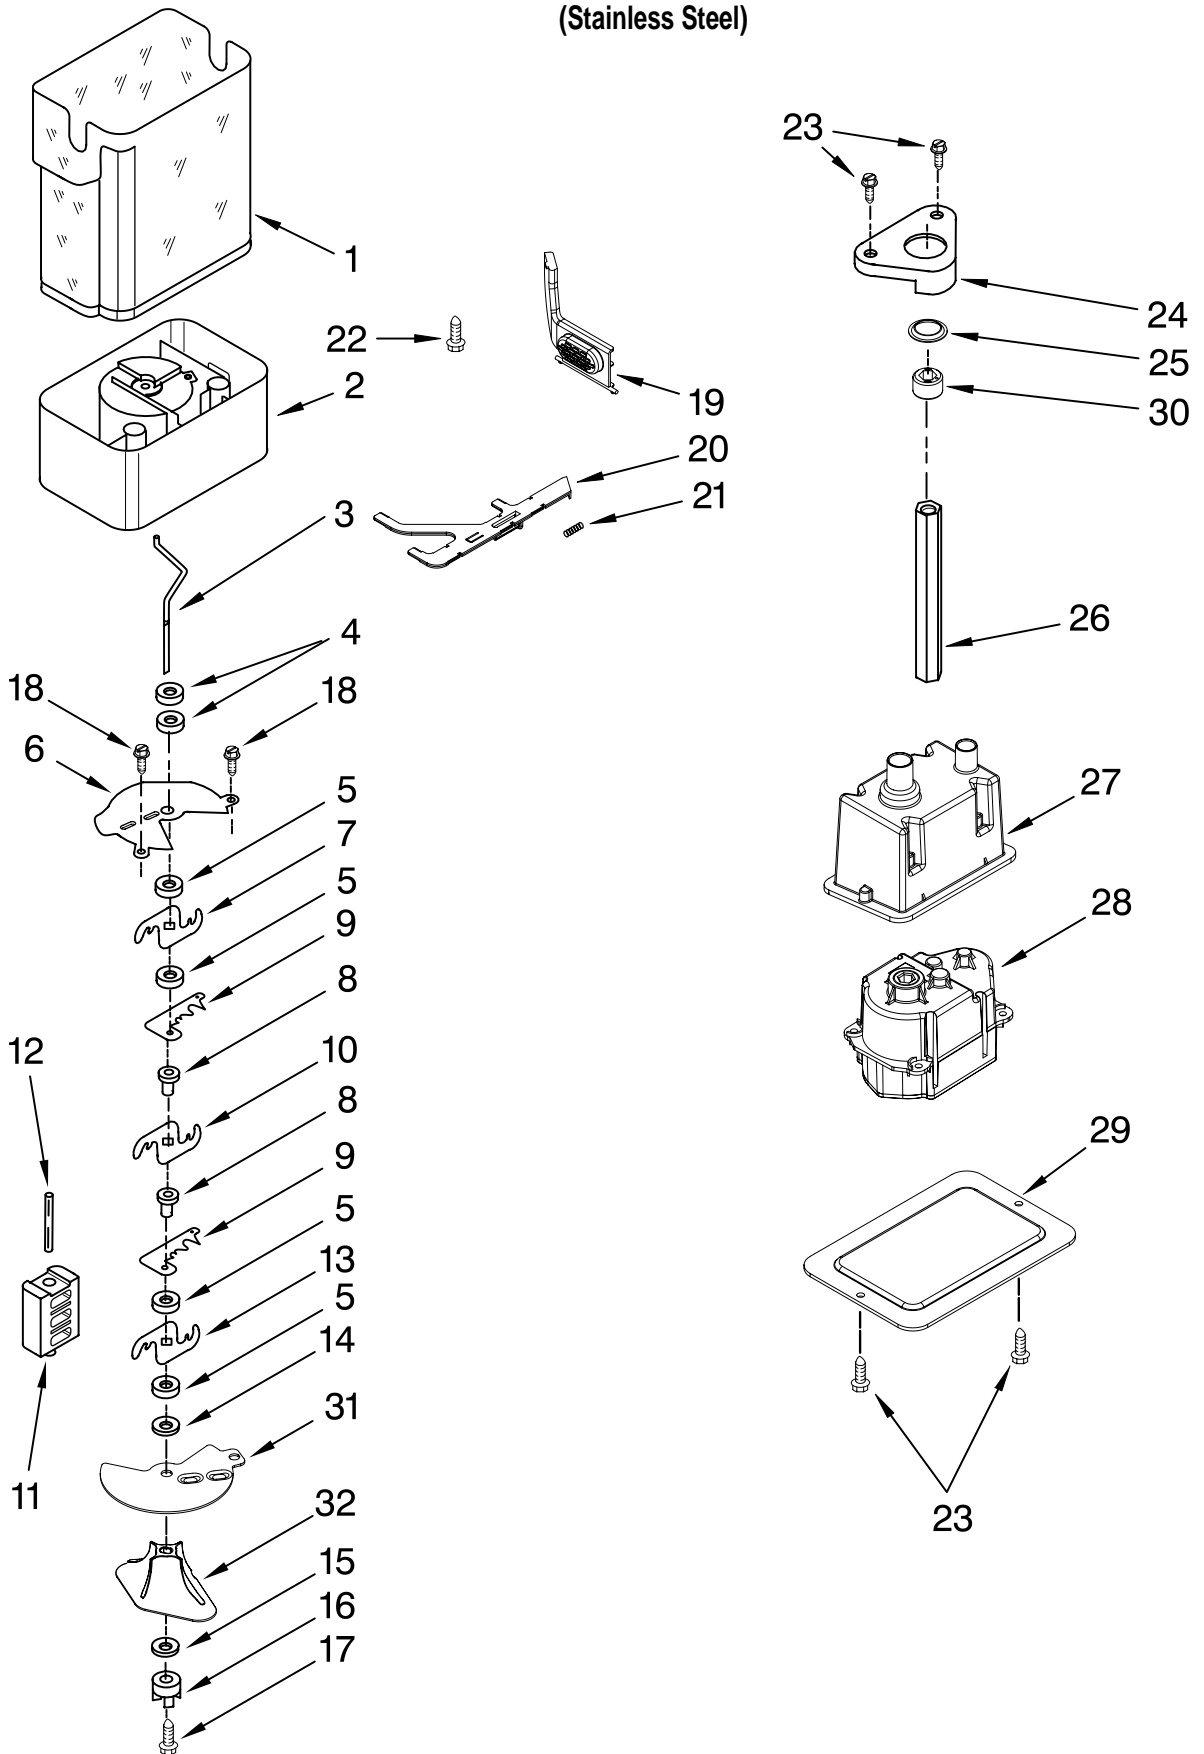

MOTOR AND ICE CONTAINER PARTS

For Model: EF48DBSS
(Stainless Steel)

FOR ORDERING INFORMATION REFER TO PARTS PRICE LIST

MOTOR AND ICE CONTAINER PARTS

For Model: EF48DBSS
(Stainless Steel)

Illus.	Part	
No.	No.	DESCRIPTION
1	2222970	Ice Bin
2	W10151248	Crusher Bin
3	W10140642	Auger
4	2258220	Washer, Auger
5	1119007	Spacer, Flat (6)
6	2317248	Cover, Crusher
7	2257024	Blade, Rotary
8	1119005	Spacer, Step (2)
9	2257020	Blade, Fixed
10	2257023	Blade, Rotary
11	2317239	Block, Blade
12	489229	Roll Pin
13	2257022	Blade, Rotary
14	489235	Washer, Plain
15	2198661	Washer, Coupling
16	2188918	Coupling, Top
17	8281164	Screw
18	3400065	Screw
19	2266800	Button, Bin
20	W10134785	Latch, Bin
21	2198608	Spring, Latch
22	2198671	Screw (2)
23	8281163	Screw
24	2188919	Holder
25	2198628	Seal
26	2318030	Drive Shaft
27	2318011	Enclosure, Motor
28	2315546	Dispenser, Motor
29	2318028	Cover
30	2315559	Sleeve, Coupling
31	2317250	Divider, Chamber
32	2317243	Wiper

FOR ORDERING INFORMATION REFER TO PARTS PRICE LIST