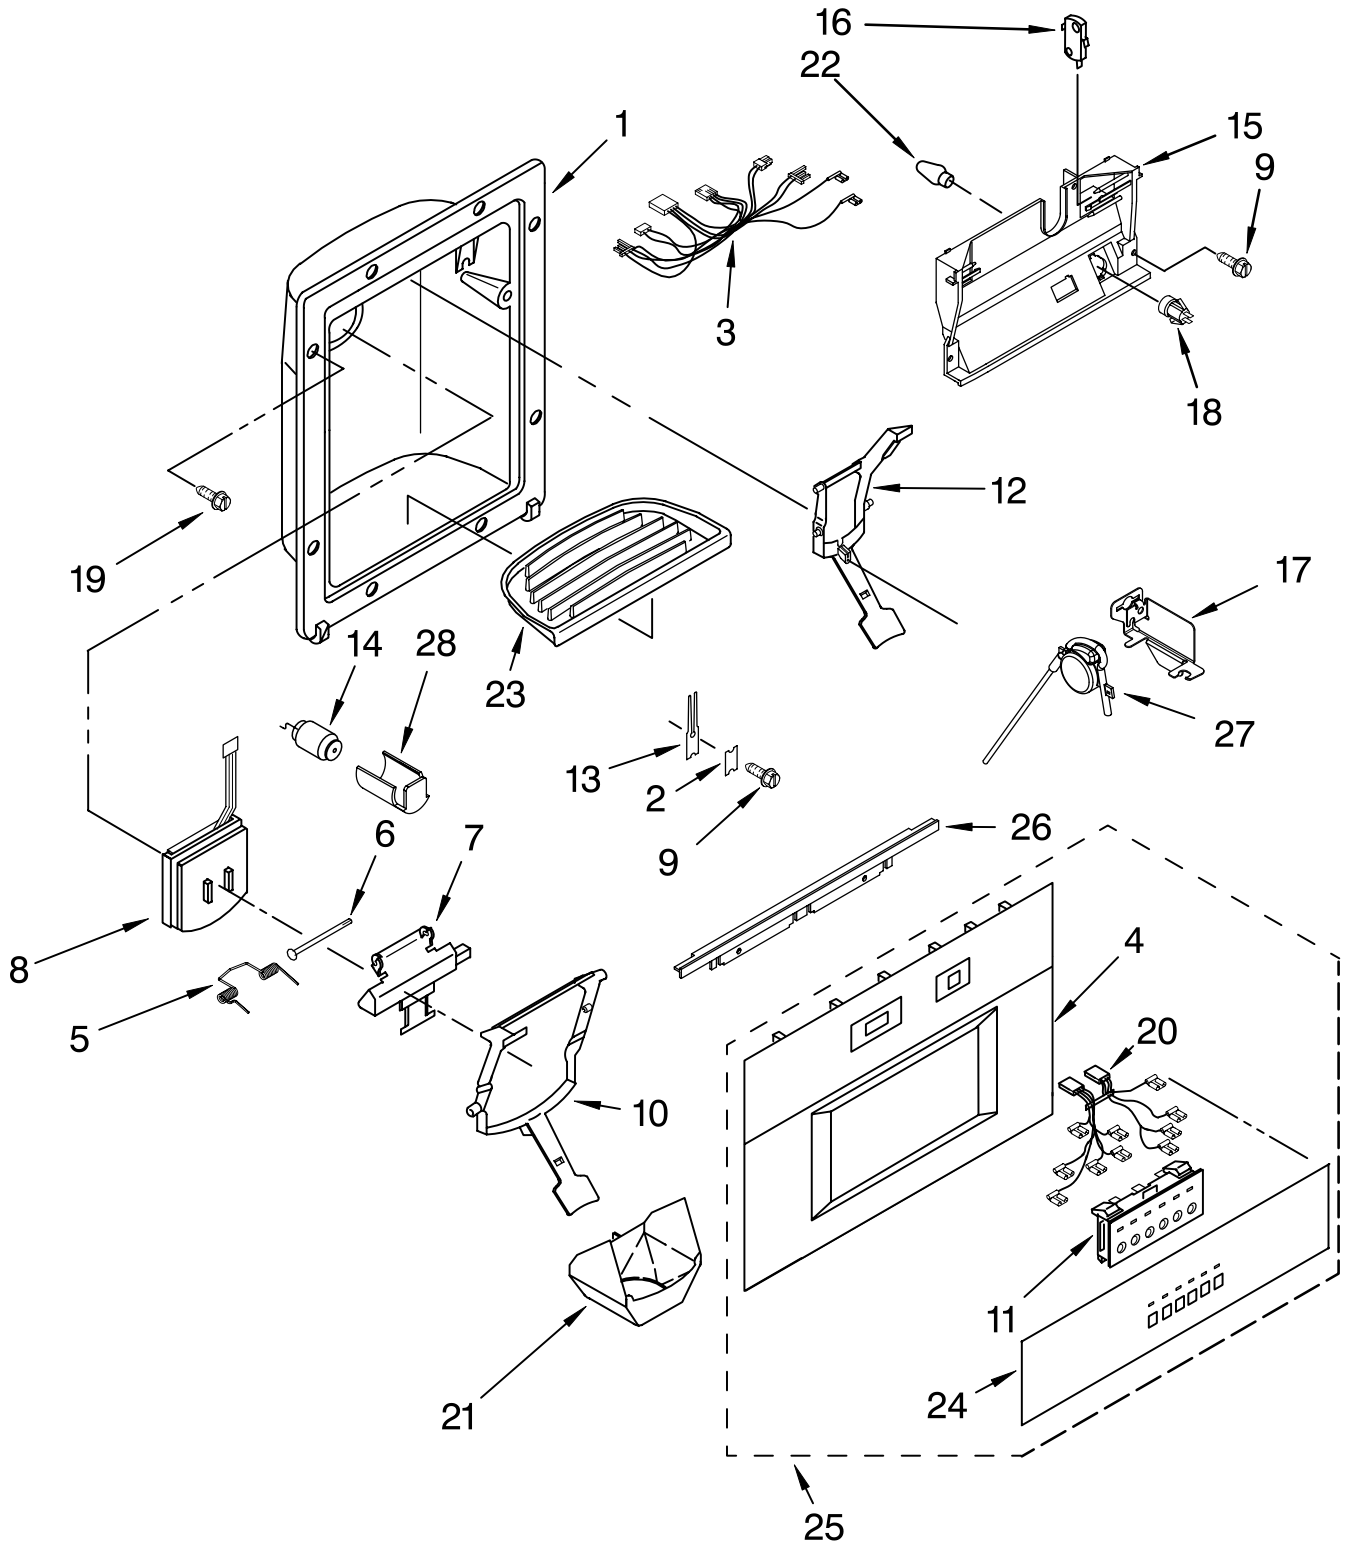

DISPENSER FRONT PARTS

For Model: EF48DBSS
(Stainless Steel)

FOR ORDERING INFORMATION REFER TO PARTS PRICE LIST

DISPENSER AND FRONT PARTS

For Model: EF48DBSS
(Stainless Steel)

<u>Illus.</u> <u>No.</u>	<u>Part</u> <u>No.</u>	<u>DESCRIPTION</u>
1		Housing, Dispenser (Not Serviced)
2	2195051	Strain Relief
3	W10139147	Wire Assembly
4		Cover, Dispenser (Not Serviced)
5	2304772	Spring, Torsion
6	2196195	Pin
7	2304355	Ice Door Mechanism
8	2180353	Door, Ice
9	489000	Screw
10	2259396B	Lever, Ice
11		Switch Assembly (Not Available, Order #25)
12	2259395B	Lever, Water
13	2194719	Spring, Lever
14	2205686	Delay Mechanism
15	2183771	Bracket, Control
16	2162361	Switch (2)
17	2259209	Bracket, Anti Drip Valve
18	2180200	Lamp Holder
19	488500	Screw
20	2310198	Harness, Switch
21	2180224	Guide, Ice
22	3406124	Light Bulb
23	2302944B	Grill, Overflow
24		Overlay, Cover (Not Serviced)
25	W10165055	Front Cover Assembly (Includes 4,11,20, & 24)
26	2306077	Spacer, Dispenser Cover
27	2320669	Valve, Anti Drip
28	2252127	Sleeve, Delay Mechanism

FOR ORDERING INFORMATION REFER TO PARTS PRICE LIST