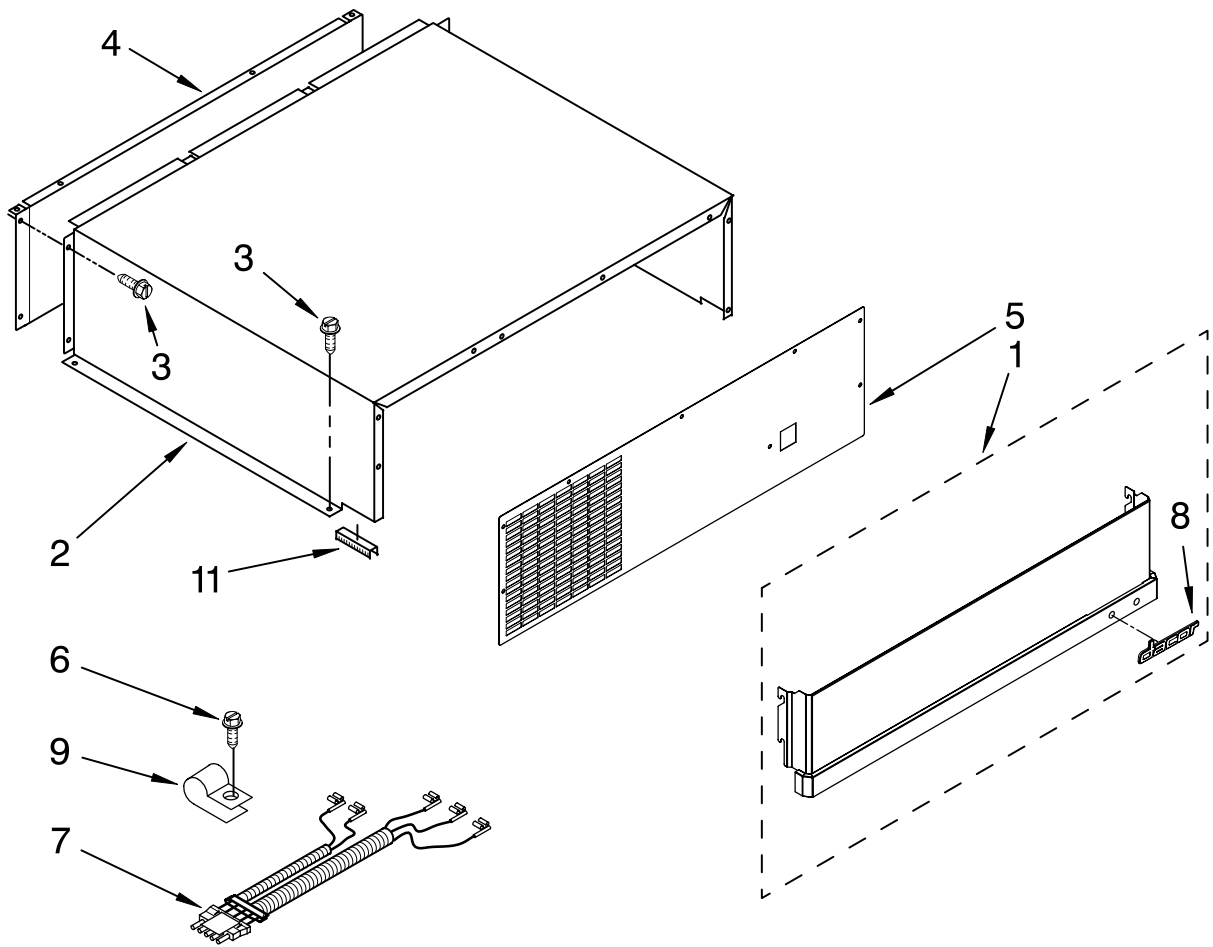

Illus. No.	Part No.	DESCRIPTION
1		Liner (Not A Serviceable Part)
2	2306010	Thermistor
3	2208970	Air Duct
4	2003577	Guard, Air Return
5	2259077	Ladder, Shelf (2)
6	520965	Screw Support, Ladder (8)
7	2006475	Screw
8	487539	Screw
9	2302937	Thermistor
10	2302986	Lid, Meat Pan Baffle
11	W10169528	Baffle Control Assembly
12	2171846	Release Valve
13	2310205	Jumper, Air Baffle
14	488357	Screw
15	486194	Screw
17	2221296	Air Baffle Assembly
18	2327509	Reservoir
19	488280	Screw
21	2309222	Diffuser Assembly
22	2317105	Cover, Thermistor
23	2188820	Thermistor
24	2302992	Spacer, Air-Baffle
25	2309087	Cover, Diffuser
27	2259412	Seal, Air Duct (Round Hole)
28	2259398	Seal, Air Duct (Square Hole)

FOR ORDERING INFORMATION REFER TO PARTS PRICE LIST

CONTROL PANEL PARTS

For Model: EF48DBSS
(Stainless Steel)

Illus. No.	Part No.	DESCRIPTION
1	2302773	Control Box
2	2215670	Insert, Control Box
3	2310197	Wire Assembly, UI Control
4	W10165120	Circuit Board, Control Box Housing Control
5	2221121	Support, Control Box
6	489006	Screw (2)
7	W10151210	Display, Ingredient Care Center
8	2162085	Socket, Light
9	2255743	Light Bulb (2)
10	8281185	Screw
11	W10165031*	Overlay, Control *106897 (Dacor P/N) Box
12	2302716	Shield, Light
13	486194	Screw

FOR ORDERING INFORMATION REFER TO PARTS PRICE LIST

TOP GRILLE AND UNIT COVER PARTS

For Model: EF48DBSS
(Stainless Steel)

Illus. No.	Part No.	DESCRIPTION
1		Panel, Decorative Assembly
	W10162621	Stainless Steel
2	W10161693	Cover, Unit
3	486194	Screw
4	2256466	Back Panel
5	W10121229	Cover, Unit Front
6	487415	Screw
7	2310194	Wire Assembly RC/FC Light Switch
8	12989001	Badge, Dacor
9	489348	Clamp
11	2215910	Grommet, Flexible