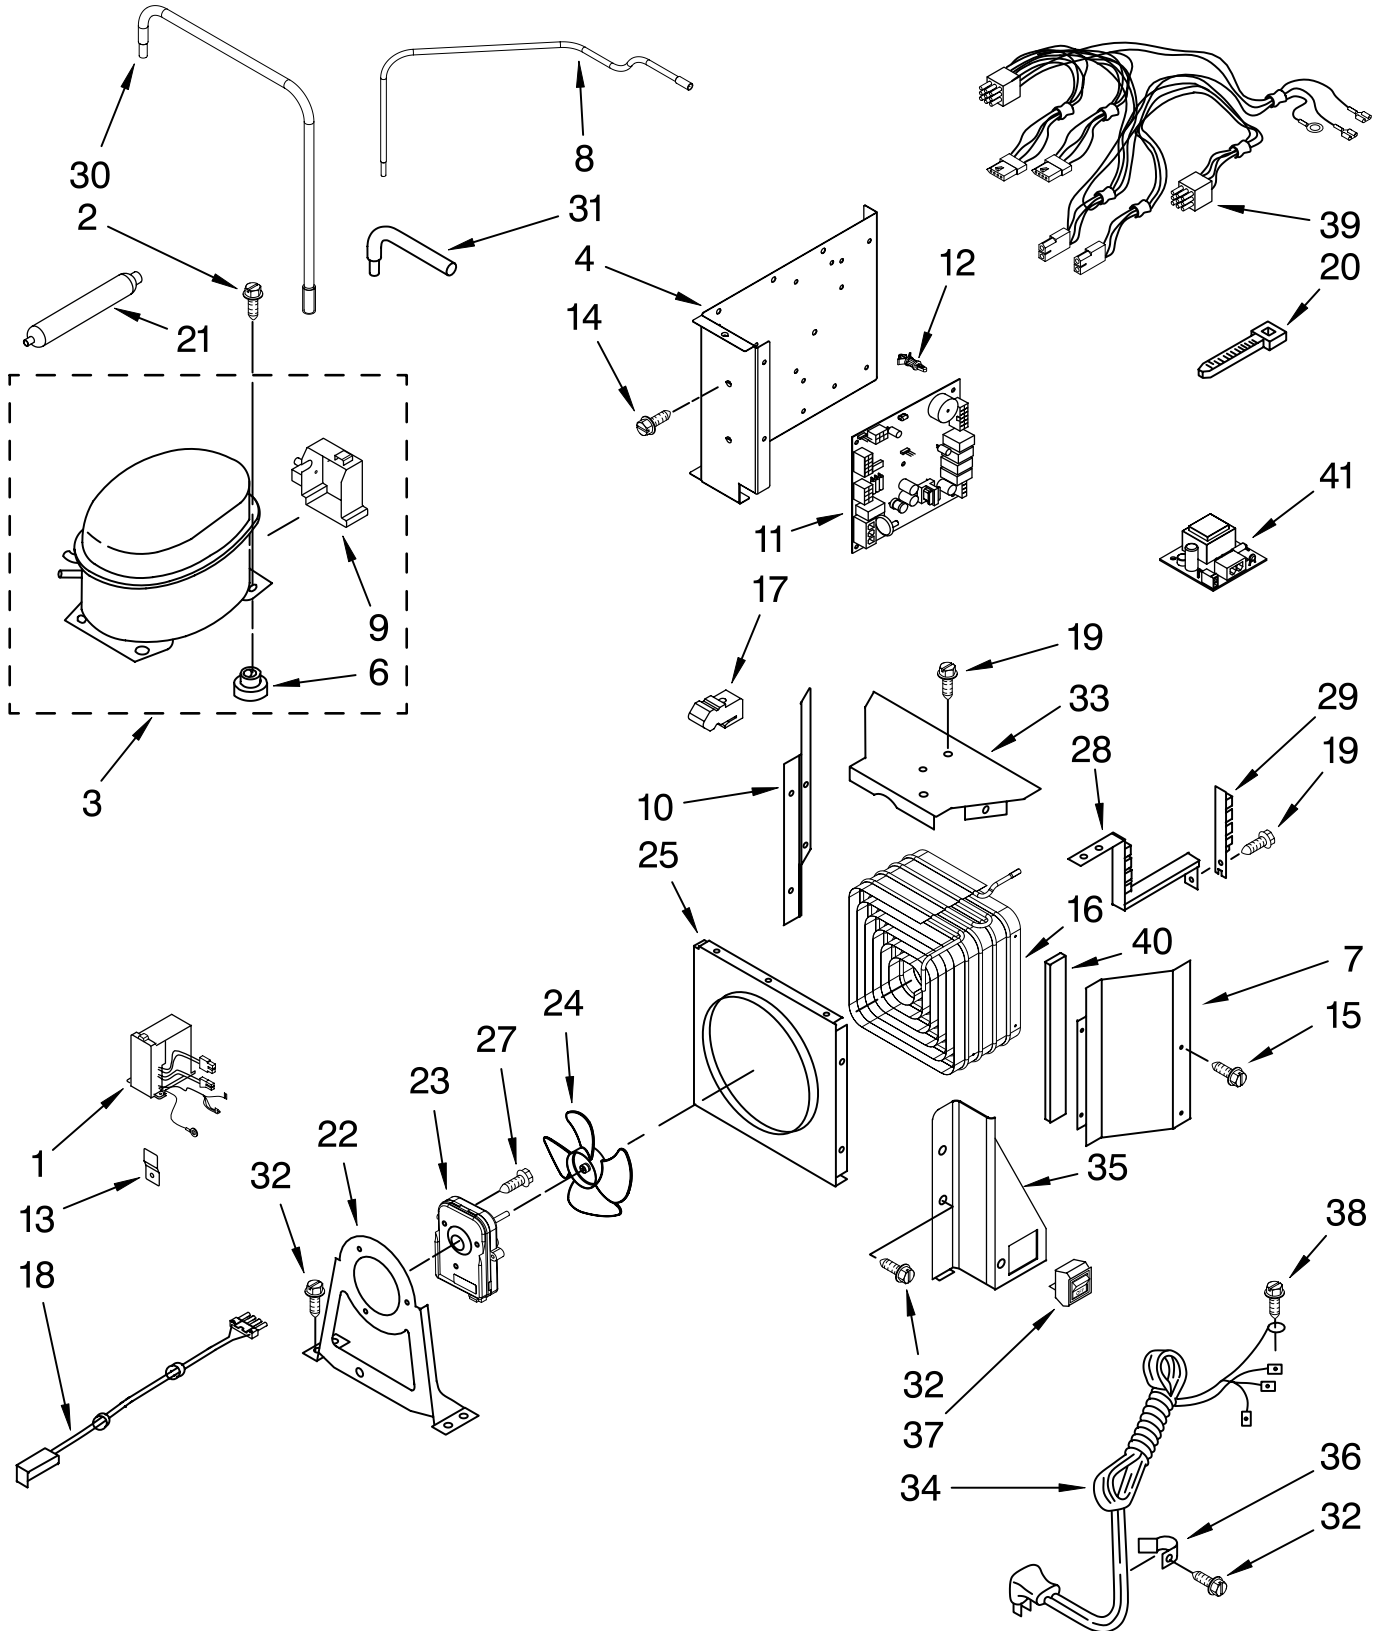

UPPER UNIT PARTS

For Model: EF48DBSS
(Stainless Steel)

FOR ORDERING INFORMATION REFER TO PARTS PRICE LIST

UPPER UNIT PARTS

For Model: EF48DBSS
(Stainless Steel)

Illus. No.	Part No.	DESCRIPTION
1	W10133449	Inverter Box
2	489373	Screw, Compressor Mounting (4)
3	2223393	Compressor (Includes Items 6 & 9)(Also Order 876765 Tube Kit)
4	2318087	Housing, Control Board
6	1100826	Grommet, Mounting
7	2309002	Support, Conenser
8	2307694	Tube, Transiton (Cond/Ht Loop) (Right)
9	2215676	Terminal Cover
10	2309001	Support, Condenser (Left)
11	2307028	Control Board
12	2203075	Spacer (5)
13	2256328	Bracket, Inverter Box
14	486194	Screw
15	1157158	Screw
16	2307998	Condenser
17	2309431	Grommet (2)
18	2310207	Wire, Jumper
19	489399	Screw

Illus. No.	Part No.	DESCRIPTION
20	2155774	Wire Tie
21	2317982	Drier
22	W10136614	Bracket, Fan Motor (Condenser Fan)
23	2188875	Motor, Fan
24	W10139483	Blade, Fan
25	2003169	Orifice, Fan
27	8533993	Screw
28	2317031	Bracket, Vibration (Condenser)
29	2317030	Arm, Vibration (Condenser)
30	2307566	Tube, Transition (Condenser/Drier)
31	2194319	Tube, Process
32	486194	Screw
33	2309000	Cover, Condenser
34	2310251	Service Cord
35	2307684	Bracket, Mounting (Power Switch)
36	549193	Clamp, Cord
37	2266802	Switch, Power Disconnect
38	487294	Screw, Ground
39	W10167450	Wiring Harness, Unit Compartment
40	2309432	Gasket, Condenser
41	2259350	Power Supply, Ingredient Care Center

Illus. No.	Part No.	DESCRIPTION
Following Parts Not Illustrated and Optional Parts Not Included		

978025	Valve, Access (1/4")
978026	Valve, Access (5/16")
978027	Valve, Access (3/8")
978028	Valve, Access (1/2")
978029	Valve, Access (5/8")
978030	Valve, Access (3/4")
876764	Valve, Access (3/16")

REFRIGERANT CHARGE

7.75 oz.
(R-134A)