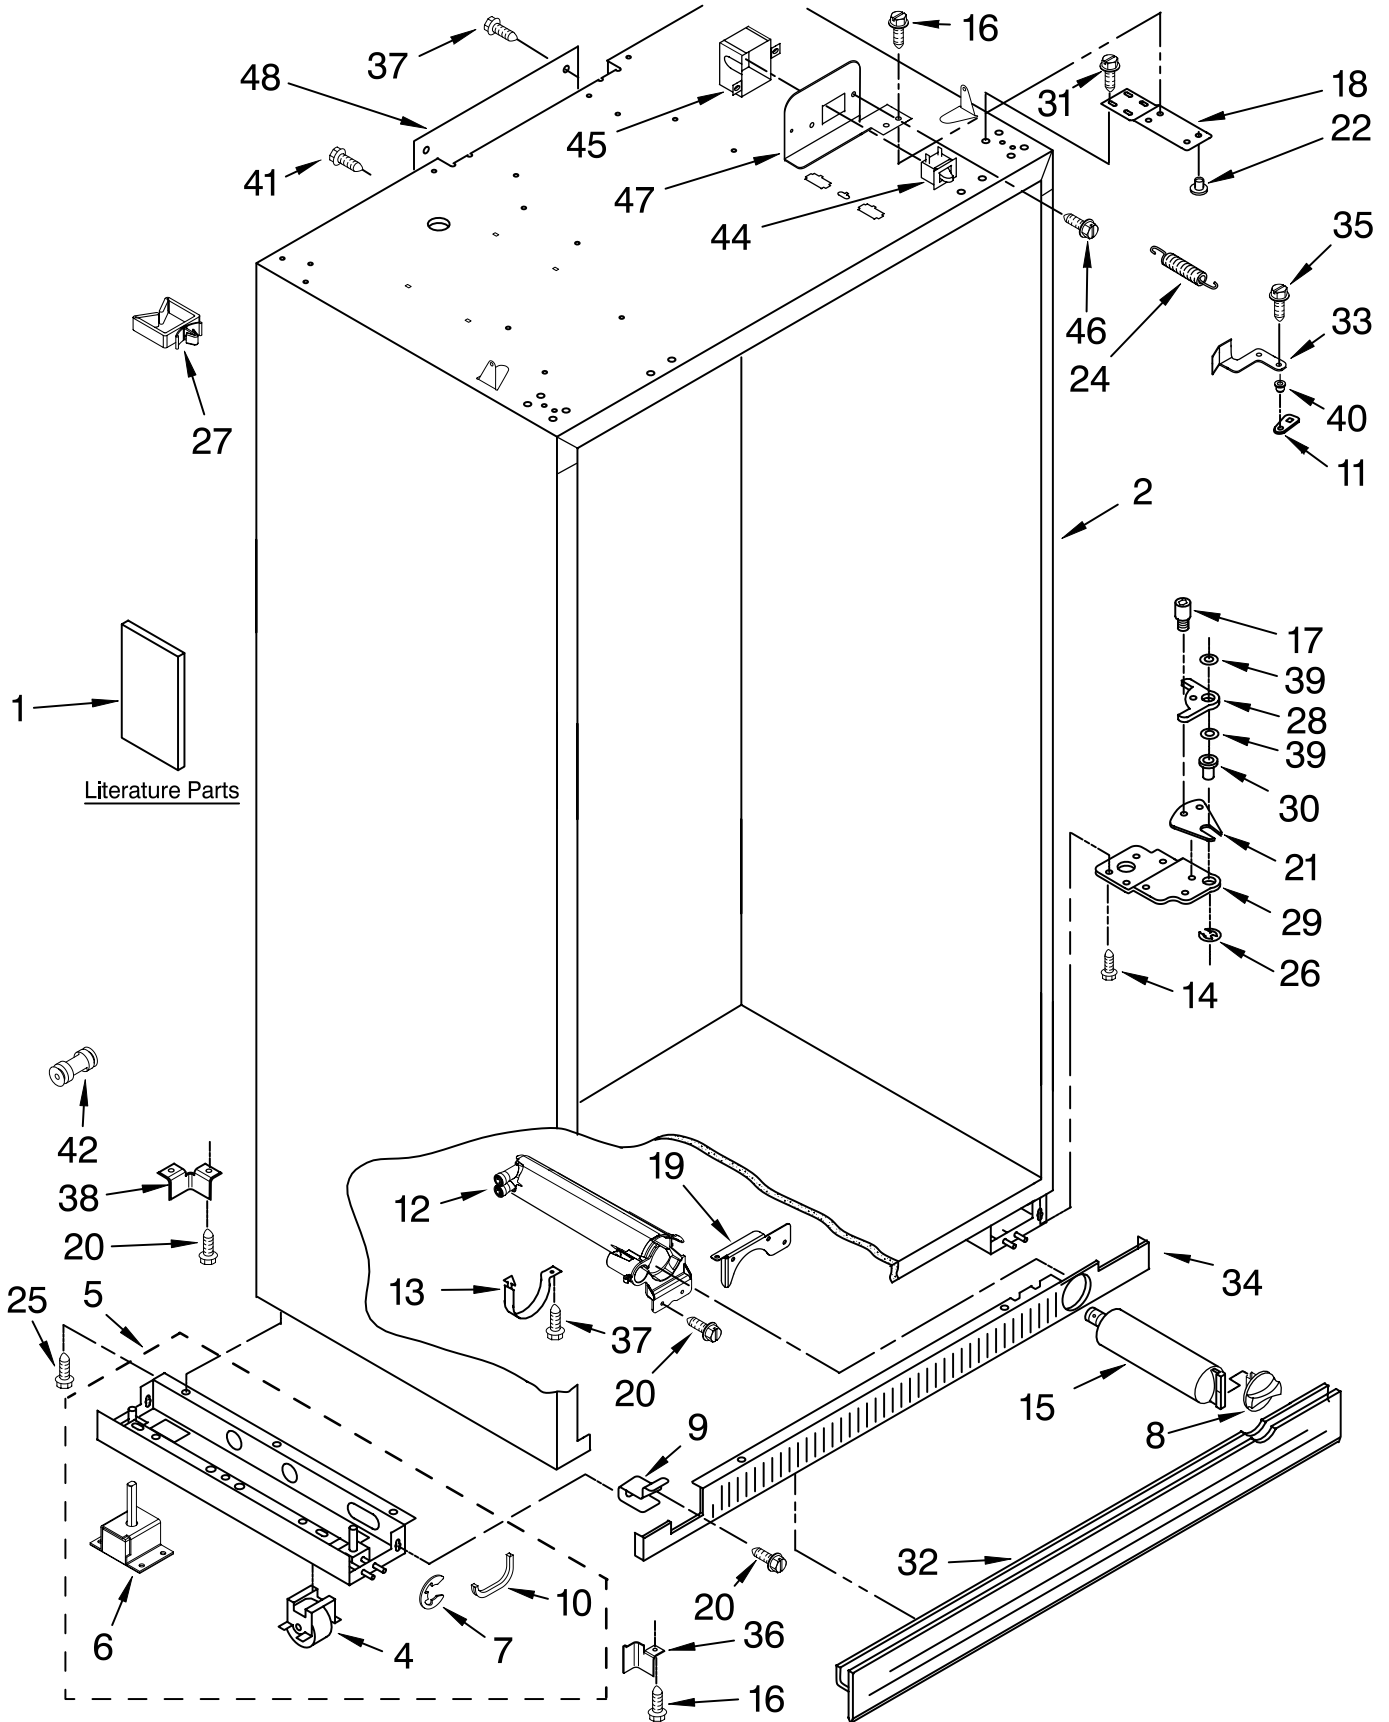

CABINET PARTS

For Model: EF48DBSS
(Stainless Steel)

48" BUILT IN
REFRIGERATOR

FOR ORDERING INFORMATION REFER TO PARTS PRICE LIST