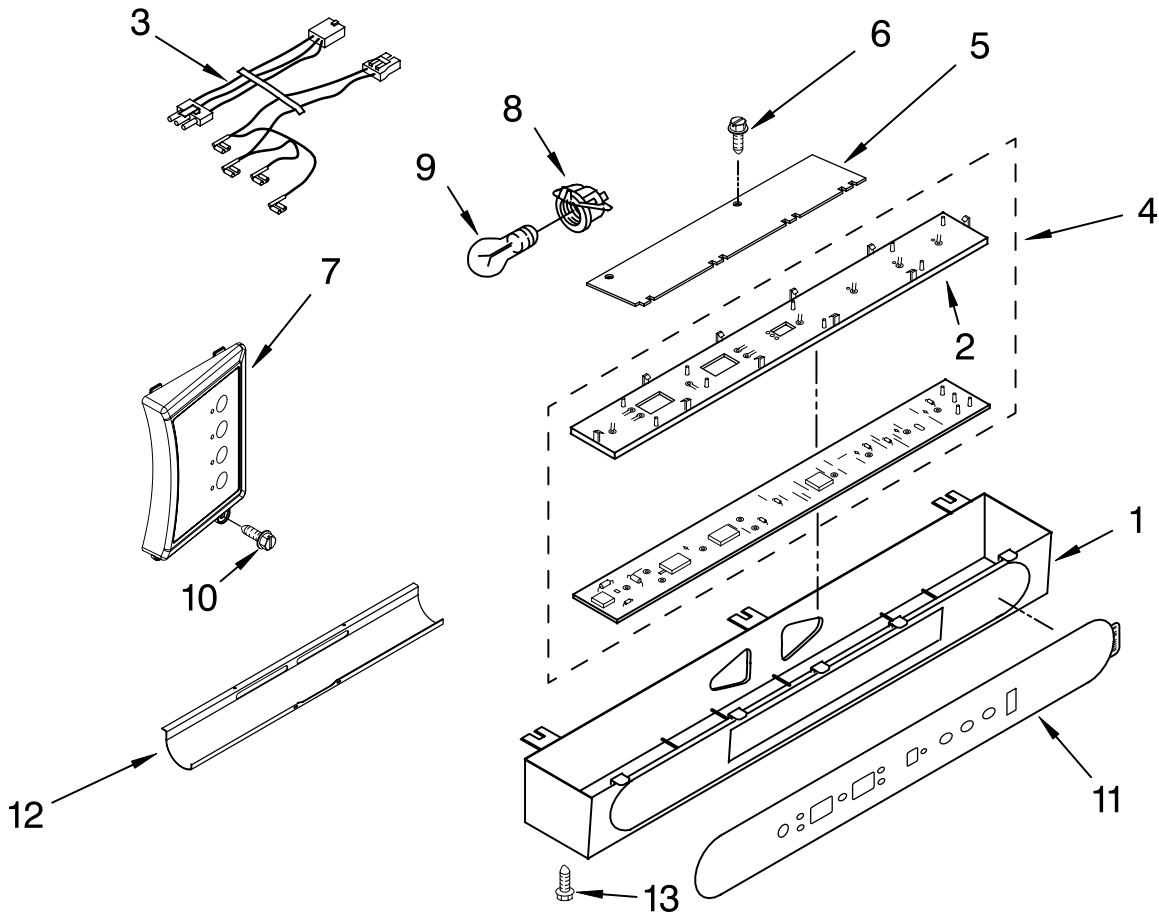

CONTROL PANEL PARTS

For Model: EF48DBSS
(Stainless Steel)

Illus. No.	Part No.	DESCRIPTION
1	2302773	Control Box
2	2215670	Insert, Control Box
3	2310197	Wire Assembly, UI Control
4	W10165120	Circuit Board, Control Box Housing Control
5	2221121	Support, Control Box
6	489006	Screw (2)
7	W10151210	Display, Ingredient Care Center
8	2162085	Socket, Light
9	2255743	Light Bulb (2)
10	8281185	Screw
11	W10165031*	Overlay, Control *106897 (Dacor P/N) Box
12	2302716	Shield, Light
13	486194	Screw

FOR ORDERING INFORMATION REFER TO PARTS PRICE LIST