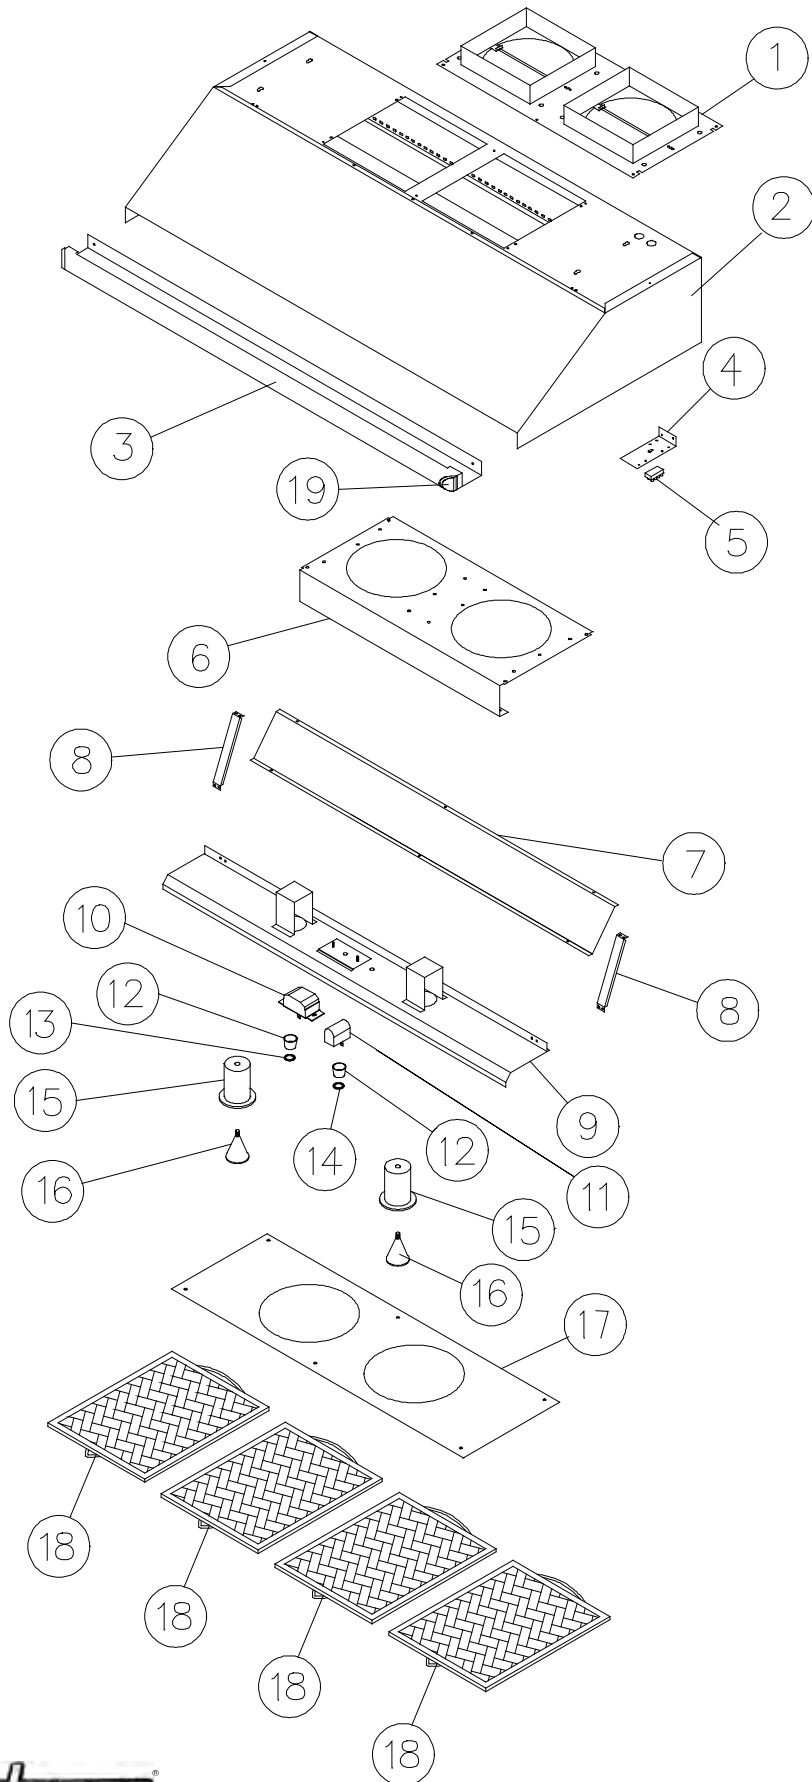

EHDR4809 Hood

Item	Part #	Description
1	13489	COLLAR OUTLET ASSY
2	27691	CANOPY ASSY
3	13439	BULLNOSE ASSY
4	36993	TERMINAL BLOCK BRACKET
5	102352	TERMINAL BLOCK
6	27698	FAN MOUNTING BRACKET
7	36508	GRIME SHIELD FRONT
8	36438	LINER BRACE
9	13492	LINER ASSY
10	62754	8 AMP SPEED CONTROL
11	62753	LIGHT DIMMER
12	83424	SELCO KNOB
13	36100	FAN KNOB END CAP
14	36511	LIGHT DIMMER KNOB END CAP
15	62349	LAMP HOLDER
16	92348	HALOGEN LAMP
17	36507	GRIME SHIELD
18	62978	FILTER, 13.313 X 11.875
19	62712	END CAP (specify color)
	62408	SUCTION CUP (not shown)
-	72680	MAIN WIRING HARNESS (not shown)
-	72684	EXTERNAL BLOWER WIRING HARNESS (not shown)