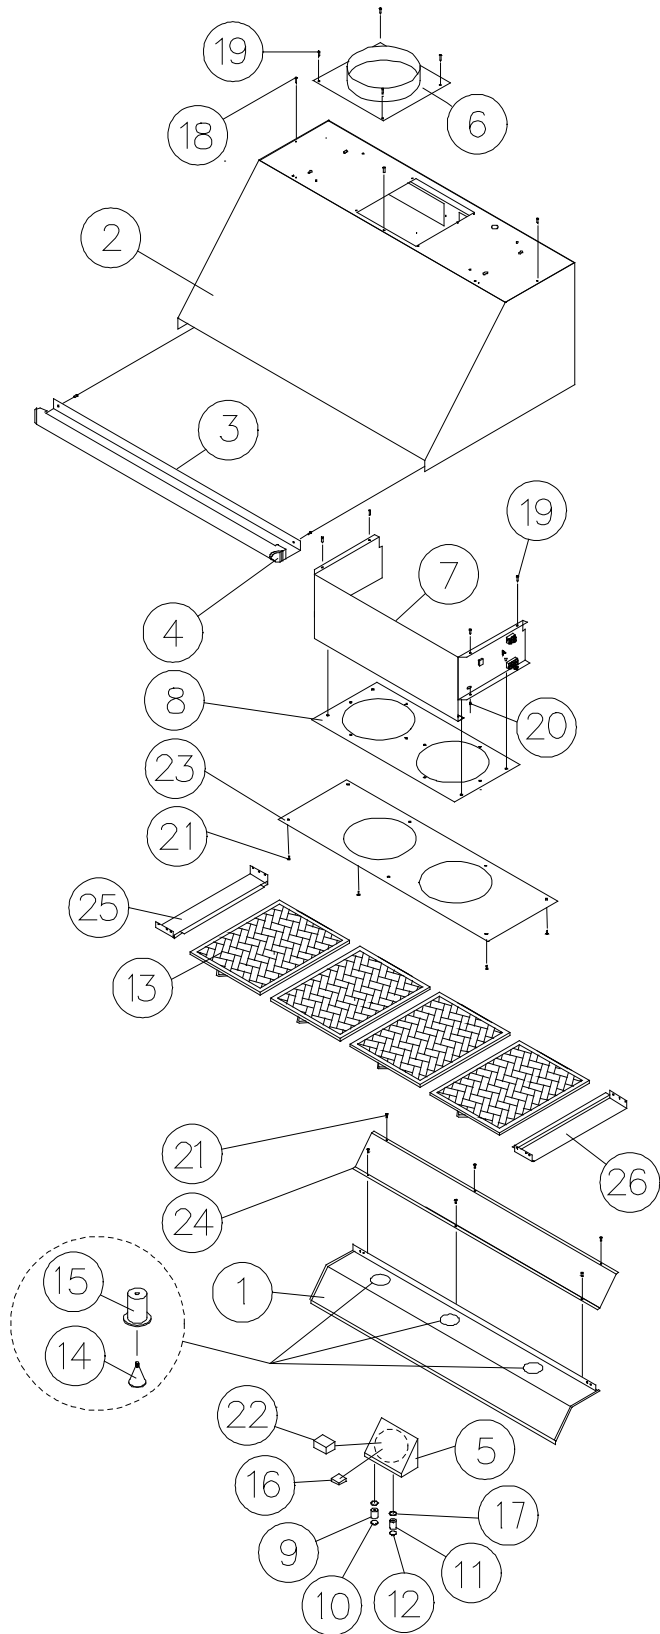

EHDR5418 Hood

Item	Part #	Description
1	13319	ASSY, LINER
2	27520	ASSY, CANOPY
3	13440	ASSY, BULLNOSE
4	62712	END CAP (specify color)
5	13443	ASSY, CONTROL BOX
6	13602	ASSY, COLLAR OUTLET
7	13305	ASSY, FAN BOX
8	13479	ASSY, FAN MTG PLATE
9	83424	ASSY, KNOB (FAN)
10	36100	INSERT FOR KNOB
11	83424	ASSY, KNOB (LIGHT)
12	36511	INSERT FOR KNOB
13	62353	FILTER, 15.188 X 11.875
14	92348	LAMP, HALOGEN 75W
15	62349	LAMP, HOLDER
16	62753	LIGHT SWITCH
17	83052	NUT, HEX, BRASS, 3/8-24 UNF
18	83529	RIVET, 1/8 DIA X 1/4 LG, SS
19	83433	SCREW, PHIL PAN 10-32 X 1/2
20	83137	SCREW, WELD
21	83534	SCREW, #8 X .375
22	62754	SWITCH, INFINITE (FAN)
23	36073	SHIELD, GRIME
24	36072	SHIELD, GRIME, FRONT
25	36029	TRIM, LINER, LEFT
26	36064	TRIM, LINER, RIGHT
-	62352	LAMP TRIM
-	62408	SUCTION CUP (not shown)
-	102352	TERMINAL BLOCK
-	72681	MAIN WIRING HARNESS (not shown)
-	72684	EXTERNAL BLOWER WIRING HARNESS (not shown)