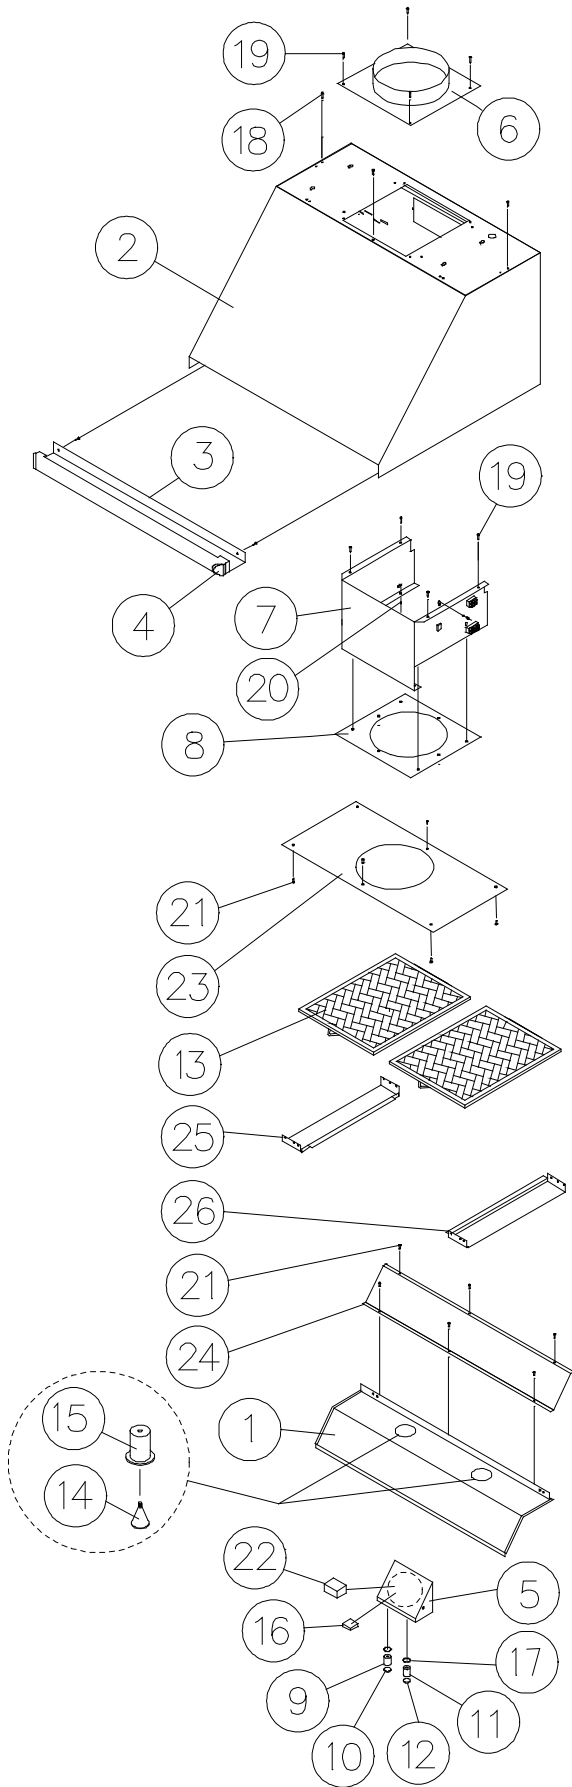

EHDR4209 Hood

Item	Part #	Description
1	13489	COLLAR OUTLET ASSY
2	27684	CANOPY ASSY
3	13438	BULLNOSE ASSY
4	36993	TERMINAL BLOCK BRACKET
5	102352	TERMINAL BLOCK
6	27698	FAN MOUNTING BRACKET
7	36503	GRIME SHIELD FRONT
8	36438	LINER BRACE
9	13490	LINER ASSY
10	62754	8 AMP SPEED CONTROL
11	62753	LIGHT DIMMER
12	83424	SELCO KNOB
13	36100	FAN KNOB END CAP
14	36511	LIGHT DIMMER KNOB END CAP
15	62349	LAMP HOLDER
16	92348	HALOGEN LAMP
17	36502	GRIME SHIELD
18	62978	FILTER, 13.313 X 11.875
19	62712	END CAP (specify color)
20	36417	LEFT 3" SIDE TRIM
21	36373	RIGHT 3" SIDE TRIM
-	62408	SUCTION CUP (not shown)
-	72680	MAIN WIRING HARNESS (not shown)
-	72684	EXTERNAL BLOWER WIRING HARNESS (not shown)

EHDR3018 Hood

Item	Part #	Description
1	13199	ASSY, LINER
2	27504	ASSY, CANOPY
3	13436	ASSY, BULLNOSE
4	62712	END CAP (specify color)
5	13443	ASSY, CONTROL BOX
6	26619	ASSY, COLLAR OUTLET
7	13223	ASSY, FAN BOX
8	13480	ASSY, FAN MTG PLATE
9	83424	ASSY, KNOB (FAN)
10	36100	INSERT FOR KNOB
11	83424	ASSY, KNOB (LIGHT)
12	36511	INSERT FOR KNOB
13	62353	FILTER, 15.188 X 11.875
14	92348	LAMP, HALOGEN 75W
15	62349	LAMP, HOLDER
16	62753	LIGHT SWITCH
17	83052	NUT, HEX, BRASS, 3/8-24 UNF
18	83529	RIVET, 1/8 DIA X 1/4 LG, SS
19	83433	SCREW, PHIL PAN 10-32 X 1/2
20	83137	SCREW, WELD
21	83534	SCREW, #8 X .375
22	62754	SWITCH, INFINITE (FAN)
23	36046	SHIELD, GRIME
24	36047	SHIELD, GRIME, FRONT
25	36029	TRIM, LINER, LEFT
26	36064	TRIM, LINER, RIGHT
-	62352	LAMP TRIM
-	62408	SUCTION CUP (not shown)
-	102352	TERMINAL BLOCK
-	72680	MAIN WIRING HARNESS (not shown)
-	72684	EXTERNAL BLOWER WIRING HARNESS (not shown)