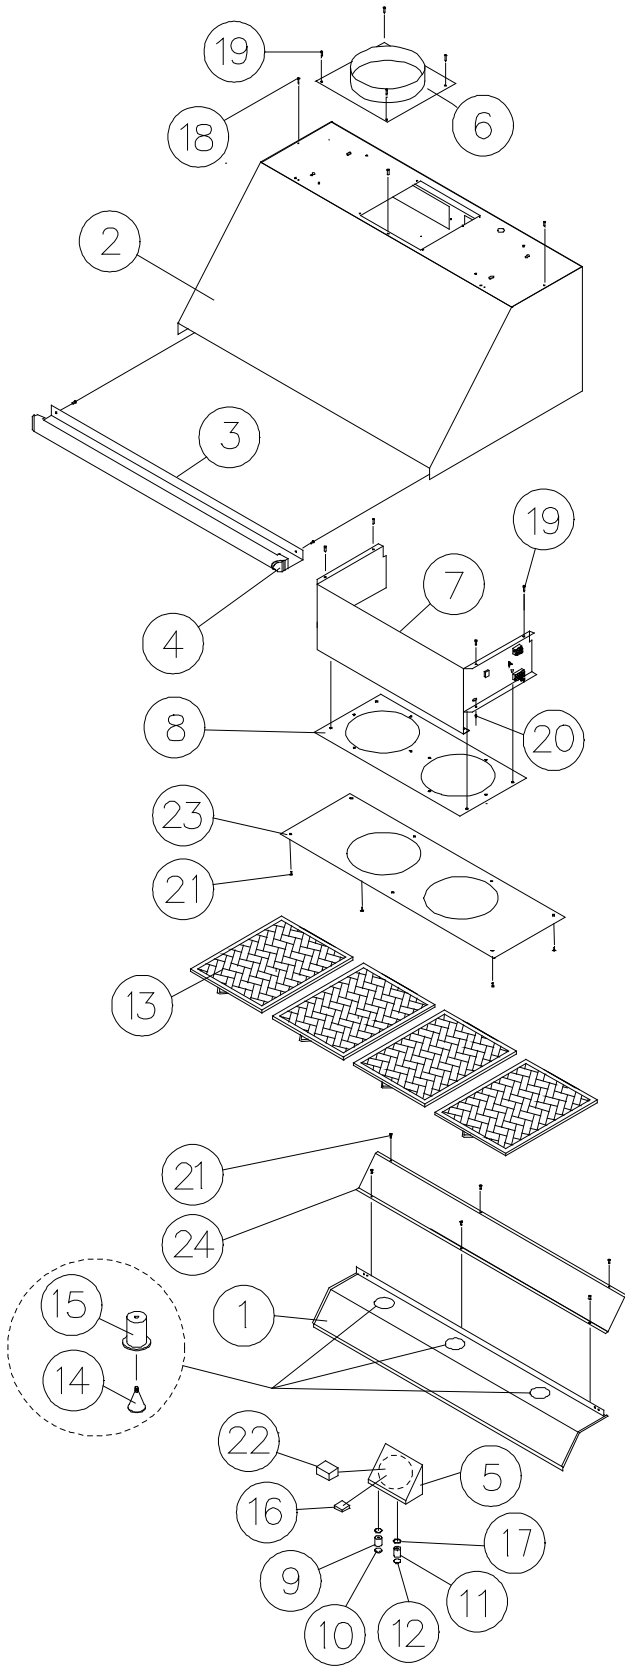

EHDR4818 Hood

Item	Part #	Description
1	13317	ASSY, LINER
2	27516	ASSY, CANOPY
3	13439	ASSY, BULLNOSE
4	62712	END CAP (specify color)
5	13443	ASSY, CONTROL BOX
6	13602	ASSY, COLLAR OUTLET
7	13305	ASSY, FAN BOX
8	13479	ASSY, FAN MTG PLATE
9	83424	ASSY, KNOB (FAN)
10	36100	INSERT FOR KNOB
11	83424	ASSY, KNOB (LIGHT)
12	36511	INSERT FOR KNOB
13	62353	FILTER, 15.188 X 11.875
14	92348	LAMP, HALOGEN 75W
15	62349	LAMP, HOLDER
16	62753	LIGHT SWITCH
17	83052	NUT, HEX, BRASS, 3/8-24 UNF
18	83529	RIVET, 1/8 DIA X 1/4 LG, SS
19	83433	SCREW, PHIL PAN 10-32 X 1/2
20	83137	SCREW, WELD
21	83534	SCREW, #8 X .375
22	62754	SWITCH, INFINITE (FAN)
23	36063	SHIELD, GRIME
24	36062	SHIELD, GRIME, FRONT
-	62352	LAMP TRIM
-	62408	SUCTION CUP (not shown)
-	102352	TERMINAL BLOCK
-	72681	MAIN WIRING HARNESS (not shown)
-	72684	EXTERNAL BLOWER WIRING HARNESS (not shown)