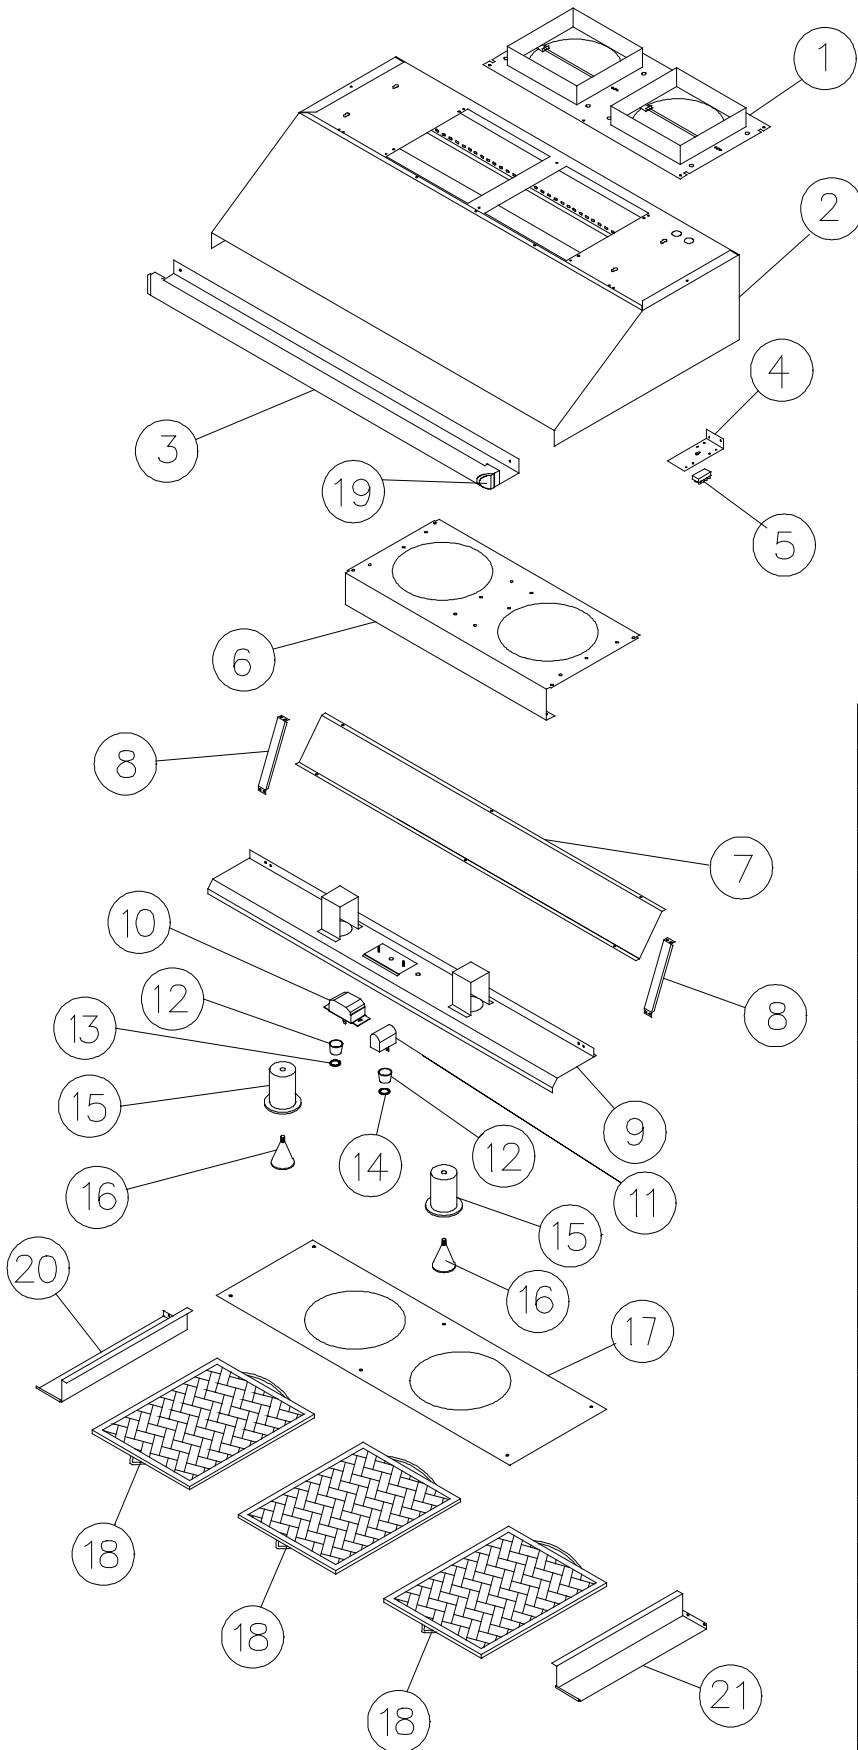

EHDR4209 Hood

Item	Part #	Description
1	13489	COLLAR OUTLET ASSY
2	27684	CANOPY ASSY
3	13438	BULLNOSE ASSY
4	36993	TERMINAL BLOCK BRACKET
5	102352	TERMINAL BLOCK
6	27698	FAN MOUNTING BRACKET
7	36503	GRIME SHIELD FRONT
8	36438	LINER BRACE
9	13490	LINER ASSY
10	62754	8 AMP SPEED CONTROL
11	62753	LIGHT DIMMER
12	83424	SELCO KNOB
13	36100	FAN KNOB END CAP
14	36511	LIGHT DIMMER KNOB END CAP
15	62349	LAMP HOLDER
16	92348	HALOGEN LAMP
17	36502	GRIME SHIELD
18	62978	FILTER, 13.313 X 11.875
19	62712	END CAP (specify color)
20	36417	LEFT 3" SIDE TRIM
21	36373	RIGHT 3" SIDE TRIM
-	62408	SUCTION CUP (not shown)
-	72680	MAIN WIRING HARNESS (not shown)
-	72684	EXTERNAL BLOWER WIRING HARNESS (not shown)