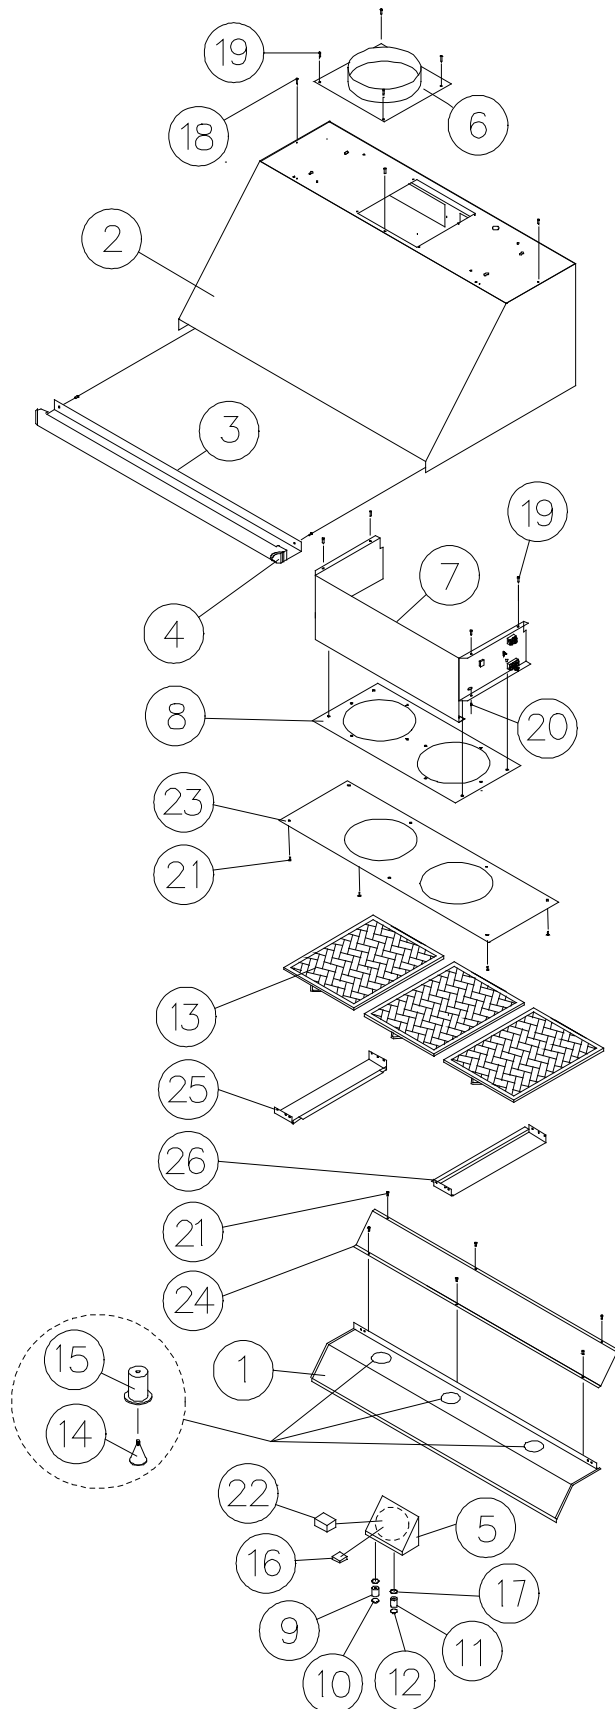

EHDR4218 Hood

Item	Part #	Description
1	13315	ASSY, LINER
2	27512	ASSY, CANOPY
3	13438	ASSY, BULLNOSE
4	62712	END CAP (specify color)
5	13443	ASSY, CONTROL BOX
6	13602	ASSY, COLLAR OUTLET
7	13305	ASSY, FAN BOX
8	13479	ASSY, FAN MTG PLATE
9	83424	ASSY, KNOB (FAN)
10	36100	INSERT FOR KNOB
11	83424	ASSY, KNOB (LIGHT)
12	36511	INSERT FOR KNOB
13	62353	FILTER, 15.188 X 11.875
14	92348	LAMP, HALOGEN 75W
15	62349	LAMP, HOLDER
16	62753	LIGHT SWITCH
17	83052	NUT, HEX, BRASS, 3/8-24 UNF
18	83529	RIVET, 1/8 DIA X 1/4 LG, SS
19	83433	SCREW, PHIL PAN 10-32 X 1/2
20	83137	SCREW, WELD
21	83534	SCREW, #8 X .375
22	62754	SWITCH, INFINITE (FAN)
23	36059	SHIELD, GRIME
24	36058	SHIELD, GRIME, FRONT
25	36029	TRIM, LINER, LEFT
26	36064	TRIM, LINER, RIGHT
-	62352	LAMP TRIM
-	62408	SUCTION CUP (not shown)
-	102352	TERMINAL BLOCK
-	72681	MAIN WIRING HARNESS (not shown)
-	72684	EXTERNAL BLOWER WIRING HARNESS (not shown)