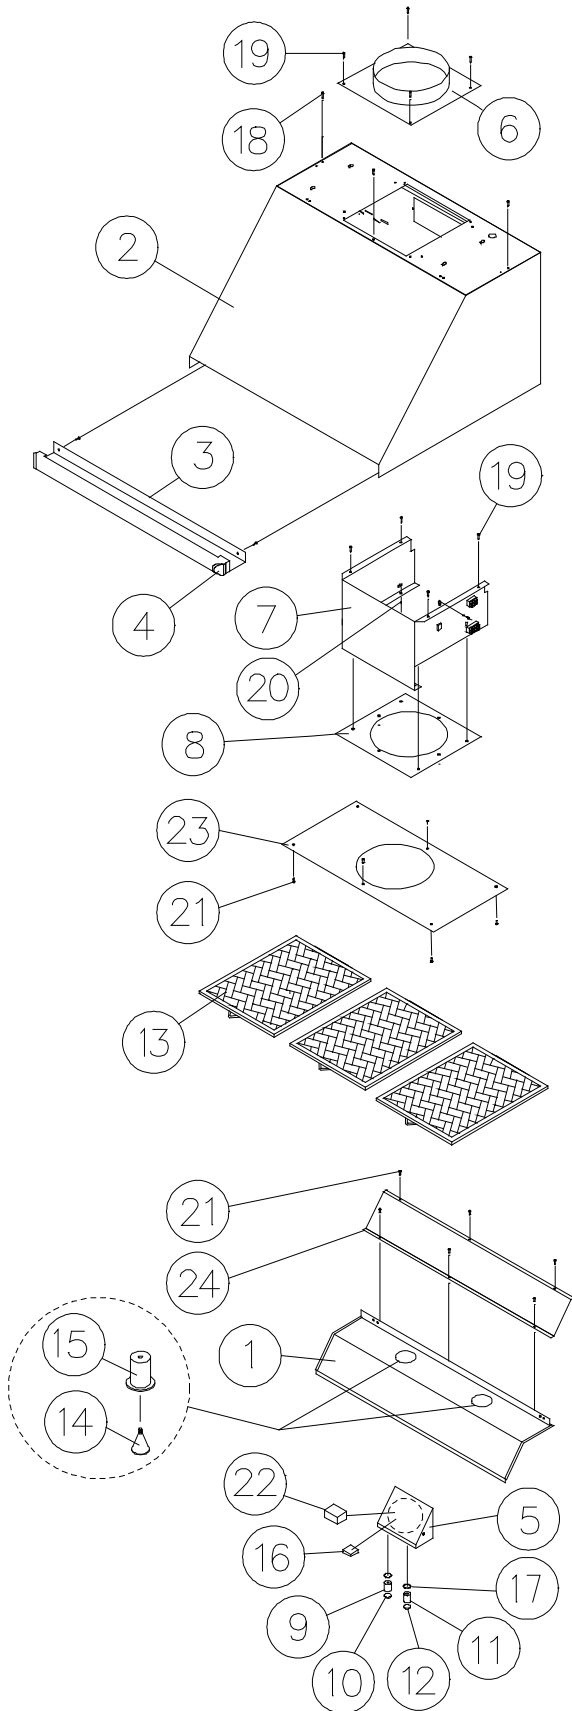

EHDR3618 Hood

Item	Part #	Description
1	13196	ASSY, LINER
2	27490	ASSY, CANOPY
3	13437	ASSY, BULLNOSE
4	62712	END CAP (specify color)
5	13443	ASSY, CONTROL BOX
6	26619	ASSY, COLLAR OUTLET
7	13223	ASSY, FAN BOX
8	13480	ASSY, FAN MTG PLATE
9	83424	ASSY, KNOB (FAN)
10	36100	INSERT FOR KNOB
11	83424	ASSY, KNOB (LIGHT)
12	36511	INSERT FOR KNOB
13	62353	FILTER, 15.188 X 11.875
14	92348	LAMP, HALOGEN 75W
15	62349	LAMP, HOLDER
16	62753	LIGHT SWITCH
17	83052	NUT, HEX, BRASS, 3/8-24 UNF
18	83529	RIVET, 1/8 DIA X 1/4 LG, SS
19	83433	SCREW, PHIL PAN 10-32 X 1/2
20	83137	SCREW, WELD
21	83534	SCREW, #8 X .375
22	62754	SWITCH, INFINITE (FAN)
23	36044	SHIELD, GRIME
24	36043	SHIELD, GRIME, FRONT
-	62352	LAMP TRIM
-	62408	SUCTION CUP (not shown)
-	102352	TERMINAL BLOCK
-	72680	MAIN WIRING HARNESS (not shown)
-	72684	EXTERNAL BLOWER WIRING HARNESS (not shown)