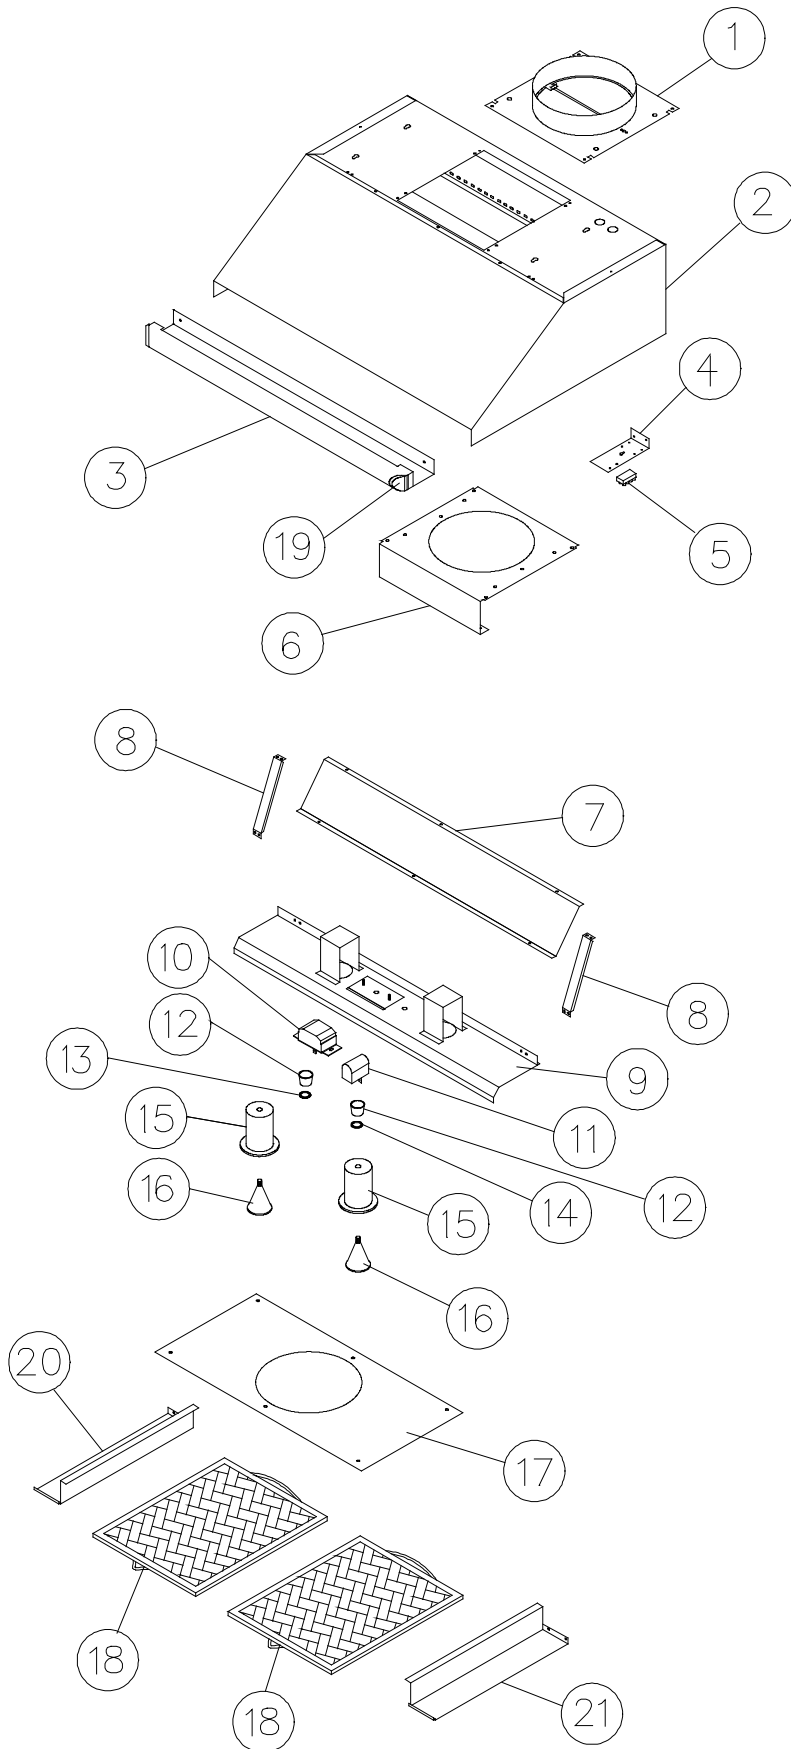

The Life of the Kitchen.®

PARTS CATALOG

EHDR Hoods

9 Inch High Series	18 Inch High Series
EHDR3009	EHDR3018
EHDR3609	EHDR3618
EHDR4209	EHDR4218
EHDR4809	EHDR4818
	EHDR5418

Revised 08-16-2011

EHDR3009 Hood

Item	Part #	Description
1	13482	COLLAR OUTLET ASSY
2	27674	CANOPY ASSY
3	13436	BULLNOSE ASSY
4	36993	TERMINAL BLOCK BRACKET
5	102352	TERMINAL BLOCK
6	27699	FAN MOUNTING BRACKET
7	36492	GRIME SHIELD FRONT
8	36438	LINER BRACE
9	13484	LINER ASSY
10	62754	8 AMP SPEED CONTROL
11	62753	LIGHT DIMMER
12	83424	SELCO KNOB
13	36100	FAN KNOB END CAP
14	36511	LIGHT DIMMER KNOB END CAP
15	62349	LAMP HOLDER
16	92348	HALOGEN LAMP
17	36491	GRIME SHIELD
18	62978	FILTER, 13.313 X 11.875
19	62712	END CAP (specify color)
20	36417	LEFT 3" SIDE TRIM
21	36373	RIGHT 3" SIDE TRIM
	62408	SUCTION CUP (not shown)
-	72680	MAIN WIRING HARNESS (not shown)
-	72684	EXTERNAL BLOWER WIRING HARNESS (not shown)

EHDR3609 Hood

Item	Part #	Description
1	13482	COLLAR OUTLET ASSY
2	27679	CANOPY ASSY
3	13437	BULLNOSE ASSY
4	36993	TERMINAL BLOCK BRACKET
5	102352	TERMINAL BLOCK
6	27699	FAN MOUNTING BRACKET
7	36500	GRIME SHIELD FRONT
8	36438	LINER BRACE
9	13486	LINER ASSY
10	62754	8 AMP SPEED CONTROL
11	62753	LIGHT DIMMER
12	83424	SELCO KNOB
13	36100	FAN KNOB END CAP
14	36511	LIGHT DIMMER KNOB END CAP
15	62349	LAMP HOLDER
16	92348	HALOGEN LAMP
17	36497	GRIME SHIELD
18	62978	FILTER, 13.313 X 11.875
19	62712	END CAP (specify color)
	62408	SUCTION CUP (not shown)
-	72680	MAIN WIRING HARNESS (not shown)
-	72684	EXTERNAL BLOWER WIRING HARNESS (not shown)