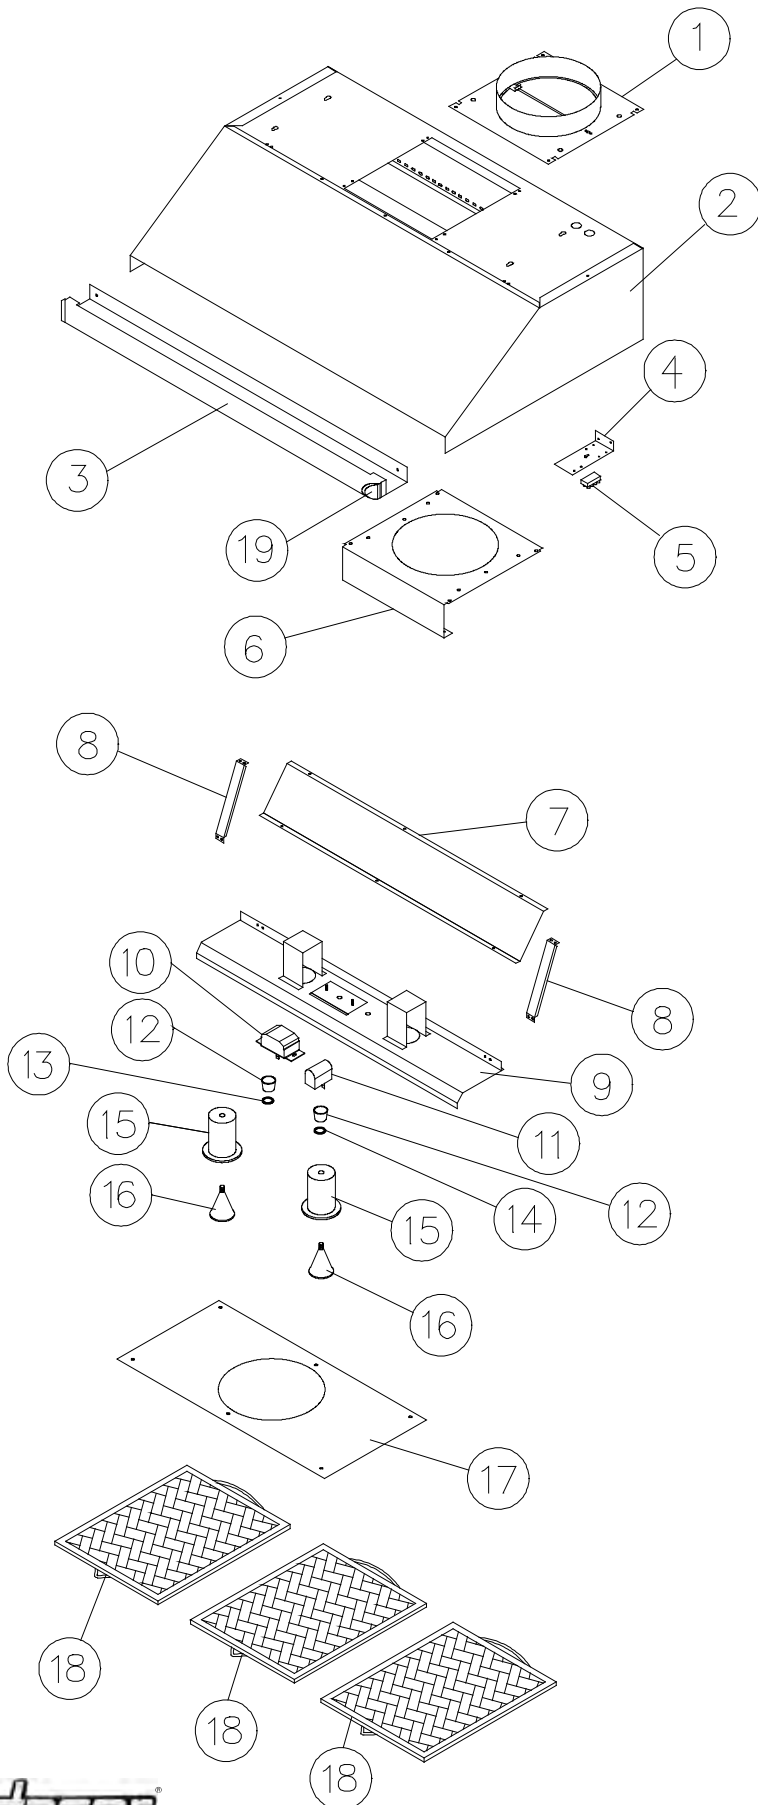

The Life of the Kitchen.®

PARTS CATALOG

EHDR Hoods

9 Inch High Series	18 Inch High Series
EHDR3009	EHDR3018
EHDR3609	EHDR3618
EHDR4209	EHDR4218
EHDR4809	EHDR4818
	EHDR5418

Revised 08-16-2011

EHDR3009 Hood

Item	Part #	Description
1	13482	COLLAR OUTLET ASSY
2	27674	CANOPY ASSY
3	13436	BULLNOSE ASSY
4	36993	TERMINAL BLOCK BRACKET
5	102352	TERMINAL BLOCK
6	27699	FAN MOUNTING BRACKET
7	36492	GRIME SHIELD FRONT
8	36438	LINER BRACE
9	13484	LINER ASSY
10	62754	8 AMP SPEED CONTROL
11	62753	LIGHT DIMMER
12	83424	SELCO KNOB
13	36100	FAN KNOB END CAP
14	36511	LIGHT DIMMER KNOB END CAP
15	62349	LAMP HOLDER
16	92348	HALOGEN LAMP
17	36491	GRIME SHIELD
18	62978	FILTER, 13.313 X 11.875
19	62712	END CAP (specify color)
20	36417	LEFT 3" SIDE TRIM
21	36373	RIGHT 3" SIDE TRIM
	62408	SUCTION CUP (not shown)
-	72680	MAIN WIRING HARNESS (not shown)
-	72684	EXTERNAL BLOWER WIRING HARNESS (not shown)

EHDR3609 Hood

Item	Part #	Description
1	13482	COLLAR OUTLET ASSY
2	27679	CANOPY ASSY
3	13437	BULLNOSE ASSY
4	36993	TERMINAL BLOCK BRACKET
5	102352	TERMINAL BLOCK
6	27699	FAN MOUNTING BRACKET
7	36500	GRIME SHIELD FRONT
8	36438	LINER BRACE
9	13486	LINER ASSY
10	62754	8 AMP SPEED CONTROL
11	62753	LIGHT DIMMER
12	83424	SELCO KNOB
13	36100	FAN KNOB END CAP
14	36511	LIGHT DIMMER KNOB END CAP
15	62349	LAMP HOLDER
16	92348	HALOGEN LAMP
17	36497	GRIME SHIELD
18	62978	FILTER, 13.313 X 11.875
19	62712	END CAP (specify color)
	62408	SUCTION CUP (not shown)
-	72680	MAIN WIRING HARNESS (not shown)
-	72684	EXTERNAL BLOWER WIRING HARNESS (not shown)