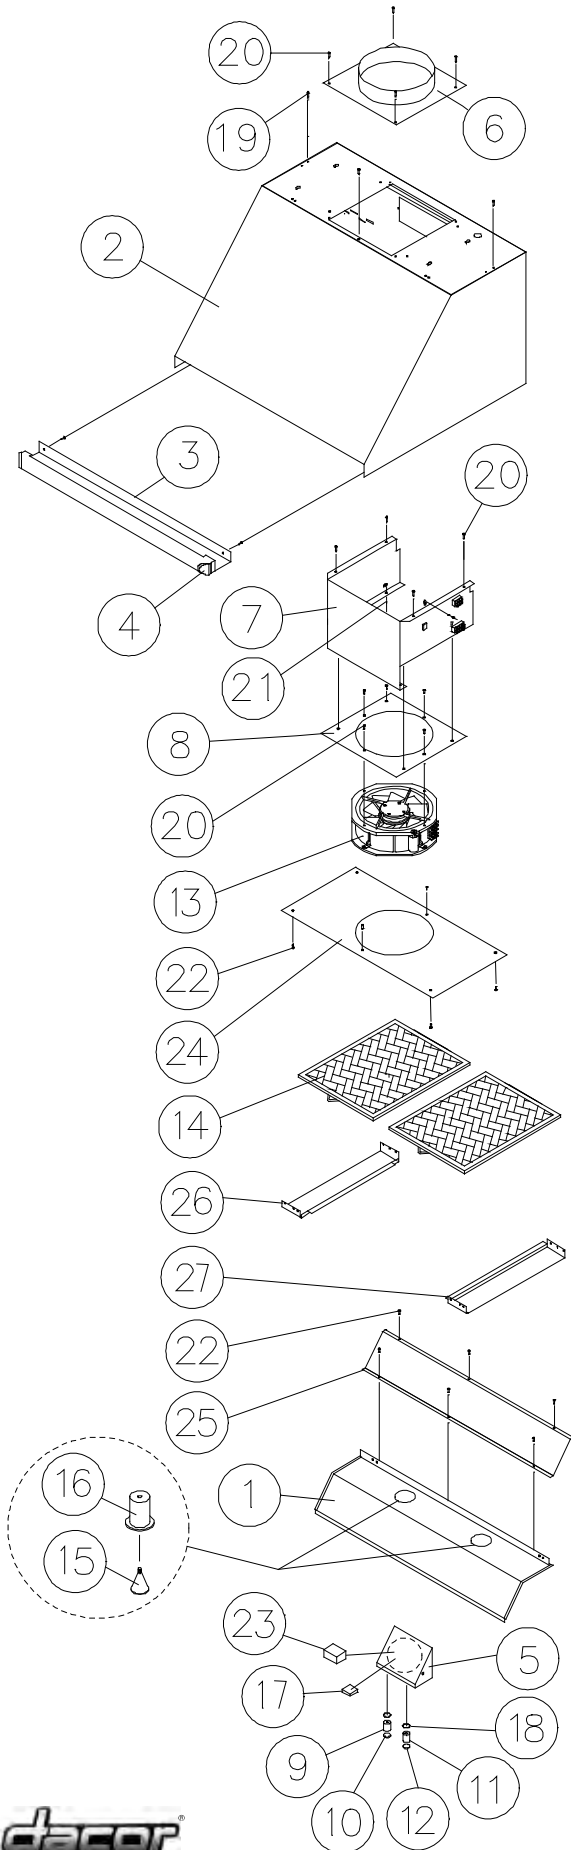

EHD4209 Hood

Item	Part #	Description
1	13489	COLLAR OUTLET ASSY
2	27684	CANOPY ASSY
3	13438	BULLNOSE ASSY
4	27677	TERMINAL BLOCK BRACKET
5	62190	WIRE HARNESS
6	36501	FAN MOUNTING BRACKET
7	62355	FAN
8	36503	GRIME SHIELD FRONT
9	36438	LINER BRACE
10	13490	LINER ASSY
11	62754	8 AMP SPEED CONTROL
12	62753	LIGHT DIMMER
13	83424	SELCO KNOB
14	36100	FAN KNOB END CAP
15	36511	LIGHT DIMMER KNOB END CAP
16	62349	LAMP HOLDER
17	62351	HALOGEN LAMP
18	36502	GRIME SHIELD
19	36417	LEFT 3" SIDE TRIM
20	36373	RIGHT 3" SIDE TRIM
21	62978	FILTER, 13.313 X 11.875
-	62408	SUCTION CUP

EHD4809 Hood

Item	Part #	Description
1	13489	COLLAR OUTLET ASSY
2	27691	CANOPY ASSY
3	13439	BULLNOSE ASSY
4	27677	TERMINAL BLOCK BRACKET
5	62190	WIRE HARNESS
6	36501	FAN MOUNTING BRACKET
7	62355	FAN
8	36508	GRIME SHIELD FRONT
9	36438	LINER BRACE
10	13492	LINER ASSY
11	62754	8 AMP SPEED CONTROL
12	62753	LIGHT DIMMER
13	83424	SELCO KNOB
14	36100	FAN KNOB END CAP
15	36511	LIGHT DIMMER KNOB END CAP
16	62349	LAMP HOLDER
17	62351	HALOGEN LAMP
18	36507	GRIME SHIELD
19	62978	FILTER, 13.313 X 11.875
-	62408	SUCTION CUP

EHD30/EHD3018 Hood

Item	Part #	Description
1	13199	ASSY, LINER
2	27504	ASSY, CANOPY
3	13436	ASSY, BULLNOSE
4	62712	END CAP (specify color)
5	13230	ASSY, CONTROL BOX
6	13198	ASSY, COLLAR OUTLET
7	13223	ASSY, FAN BOX
8	13224	ASSY, FAN MTG PLATE
9	83424	ASSY, KNOB (FAN)
10	36100	INSERT FOR KNOB
11	83424	ASSY, KNOB (LIGHT)
12	36511	INSERT FOR KNOB
13	62355	FAN
14	62353	FILTER, 15.188 X 11.875
15	62351	LAMP, HALOGEN 75W
16	62349	LAMP, HOLDER
17	62753	LIGHT SWITCH
18	83052	NUT, HEX, BRASS, 3/8-24 UNF
19	83529	RIVET, 1/8 DIA X 1/4 LG, SS
20	83433	SCREW, PHIL PAN 10-32 X 1/2
21	83137	SCREW, WELD
22	83534	SCREW, #8 X .375
23	62754	SWITCH, INFINITE (FAN)
24	36046	SHIELD, GRIME
25	36047	SHIELD, GRIME, FRONT
26	36029	TRIM, LINER, LEFT
27	36064	TRIM, LINER, RIGHT
-	62352	LAMP TRIM
-	62408	SUCTION CUP (not shown)