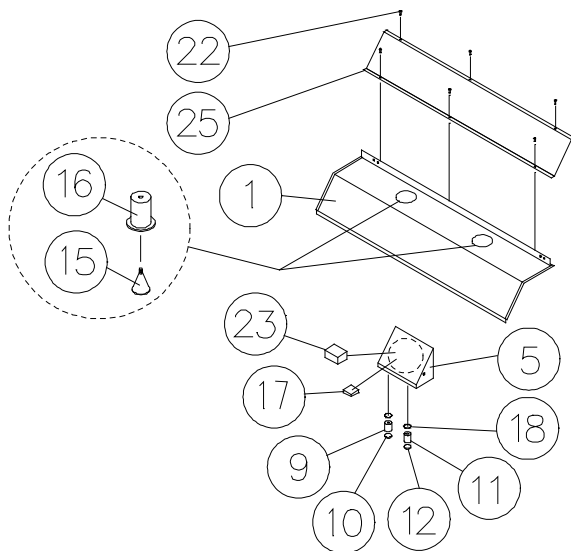

EHD30/EHD3018 Hood

Item	Part #	Description
1	13199	ASSY, LINER
2	27504	ASSY, CANOPY
3	13436	ASSY, BULLNOSE
4	62712	END CAP (specify color)
5	13230	ASSY, CONTROL BOX
6	13198	ASSY, COLLAR OUTLET
7	13223	ASSY, FAN BOX
8	13224	ASSY, FAN MTG PLATE
9	83424	ASSY, KNOB (FAN)
10	36100	INSERT FOR KNOB
11	83424	ASSY, KNOB (LIGHT)
12	36511	INSERT FOR KNOB
13	62355	FAN
14	62353	FILTER, 15.188 X 11.875
15	62351	LAMP, HALOGEN 75W
16	62349	LAMP, HOLDER
17	62753	LIGHT SWITCH
18	83052	NUT, HEX, BRASS, 3/8-24 UNF
19	83529	RIVET, 1/8 DIA X 1/4 LG, SS
20	83433	SCREW, PHIL PAN 10-32 X 1/2
21	83137	SCREW, WELD
22	83534	SCREW, #8 X .375
23	62754	SWITCH, INFINITE (FAN)
24	36046	SHIELD, GRIME
25	36047	SHIELD, GRIME, FRONT
26	36029	TRIM, LINER, LEFT
27	36064	TRIM, LINER, RIGHT
-	62352	LAMP TRIM
-	62408	SUCTION CUP (not shown)

EHD36/EHD3618 Hood

Item	Part #	Description
1	13196	ASSY, LINER
2	27490	ASSY, CANOPY
3	13437	ASSY, BULLNOSE
4	62712	END CAP (specify color)
5	13230	ASSY, CONTROL BOX
6	13198	ASSY, COLLAR OUTLET
7	13223	ASSY, FAN BOX
8	13224	ASSY, FAN MTG PLATE
9	83424	ASSY, KNOB (FAN)
10	36100	INSERT FOR KNOB
11	83424	ASSY, KNOB (LIGHT)
12	36511	INSERT FOR KNOB
13	62355	FAN
14	62353	FILTER, 15.188 X 11.875
15	62351	LAMP, HALOGEN 75W
16	62349	LAMP, HOLDER
17	62753	LIGHT SWITCH
18	83052	NUT, HEX, BRASS, 3/8-24 UNF
19	83529	RIVET, 1/8 DIA X 1/4 LG, SS
20	83433	SCREW, PHIL PAN 10-32 X 1/2
21	83137	SCREW, WELD
22	83534	SCREW, #8 X .375
23	62754	SWITCH, INFINITE (FAN)
24	36044	SHIELD, GRIME
25	36043	SHIELD, GRIME, FRONT
-	62352	LAMP TRIM
-	62408	SUCTION CUP (not shown)