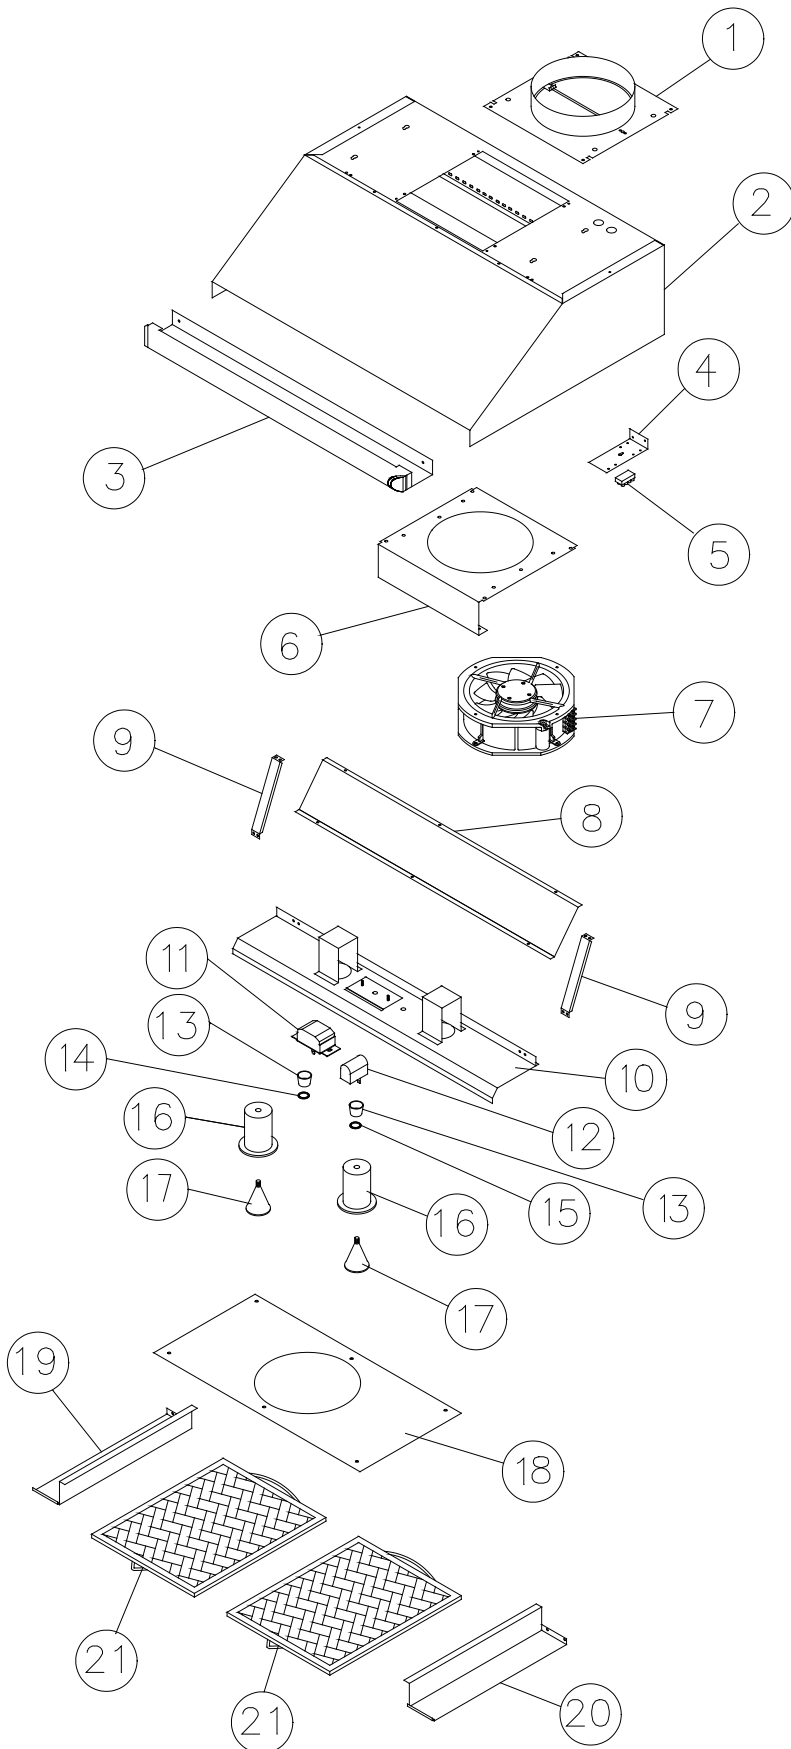

The Life of the Kitchen.®

The background of the page is a blurred photograph of a kitchen. In the center, a stainless steel range hood is mounted above a gas cooktop. On the cooktop, there is a white bowl and a pot. To the left, a countertop holds various kitchen items like a bowl of fruit and a bottle. To the right, a sink area is visible. The overall lighting is bright and clean.

PARTS CATALOG

EHD Hoods

9 Inch High Series	18 Inch High Series
EHD3009	EHD30/EHD3018
EHD3609	EHD36/EHD3618
EHD4209	EHD42/EHD4218
EHD4809	EHD48/EHD4818
	EHD54/EHD5418

Revised 08-16-2011

EHD3009 Hood

Item	Part #	Description
1	13482	COLLAR OUTLET ASSY
2	27674	CANOPY ASSY
3	13436	BULLNOSE ASSY
4	27677	TERMINAL BLOCK BRACKET
5	62357	WIRE HARNESS
6	36369	FAN MOUNTING BRACKET
7	62355	FAN
8	36492	GRIME SHIELD FRONT
9	36438	LINER BRACE
10	13484	LINER ASSY
11	62754	8 AMP SPEED CONTROL
12	62753	LIGHT DIMMER
13	83424	SELCO KNOB
14	36100	FAN KNOB END CAP
15	36511	LIGHT DIMMER KNOB END CAP
16	62349	LAMP HOLDER
17	92348	HALOGEN LAMP
18	36491	GRIME SHIELD
19	36417	LEFT 3" SIDE TRIM
20	36373	RIGHT 3" SIDE TRIM
21	62978	FILTER, 13.313 X 11.875
-	62408	SUCTION CUP

EHD3609 Hood

Item	Part #	Description
1	13482	COLLAR OUTLET ASSY
2	27679	CANOPY ASSY
3	13437	BULLNOSE ASSY
4	27677	TERMINAL BLOCK BRACKET
5	62357	WIRE HARNESS
6	36369	FAN MOUNTING BRACKET
7	62355	FAN
8	36500	GRIME SHIELD FRONT
9	36438	LINER BRACE
10	13486	LINER ASSY
11	62754	8 AMP SPEED CONTROL
12	62753	LIGHT DIMMER
13	83424	SELCO KNOB
14	36100	FAN KNOB END CAP
15	36511	LIGHT DIMMER KNOB END CAP
16	62349	LAMP HOLDER
17	62351	HALOGEN LAMP
18	36491	GRIME SHIELD
19	62978	FILTER, 13.313 X 11.875
-	62408	SUCTION CUP