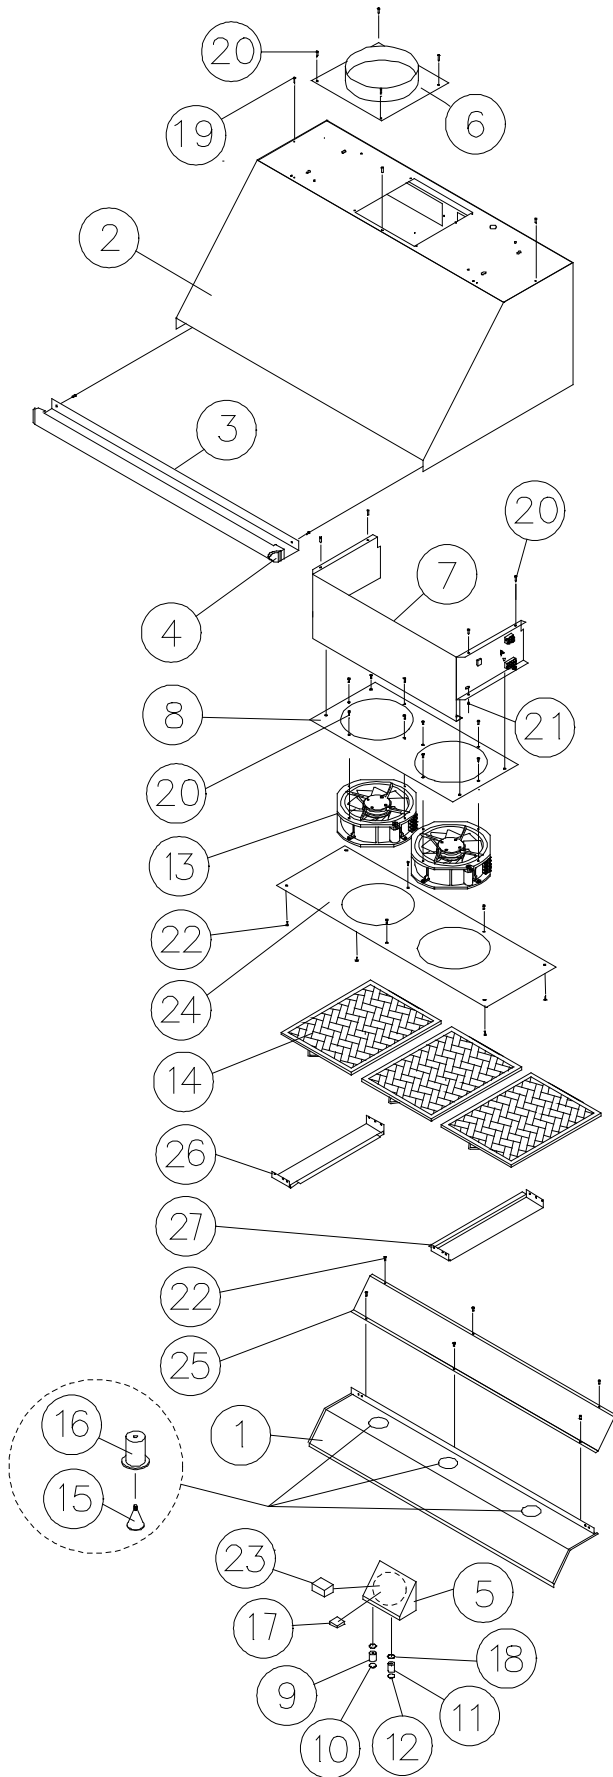

EHD42/EHD4218 Hood

Item	Part #	Description
1	13315	ASSY, LINER
2	27512	ASSY, CANOPY
3	13438	ASSY, BULLNOSE
4	62712	END CAP (specify color)
5	13230	ASSY, CONTROL BOX
6	13301	ASSY, COLLAR OUTLET
7	13305	ASSY, FAN BOX
8	13309	ASSY, FAN MTG PLATE
9	83424	ASSY, KNOB (FAN)
10	36100	INSERT FOR KNOB
11	83424	ASSY, KNOB (LIGHT)
12	36511	INSERT FOR KNOB
13	62355	FAN
14	62353	FILTER, 15.188 X 11.875
15	62351	LAMP, HALOGEN 75W
16	62349	LAMP, HOLDER
17	62753	LIGHT SWITCH
18	83052	NUT, HEX, BRASS, 3/8-24 UNF
19	83529	RIVET, 1/8 DIA X 1/4 LG, SS
20	83433	SCREW, PHIL PAN 10-32 X 1/2
21	83137	SCREW, WELD
22	83534	SCREW, #8 X .375
23	62754	SWITCH, INFINITE (FAN)
24	36059	SHIELD, GRIME
25	36058	SHIELD, GRIME, FRONT
26	36029	TRIM, LINER, LEFT
27	36064	TRIM, LINER, RIGHT
-	62352	LAMP TRIM
-	62408	SUCTION CUP (not shown)