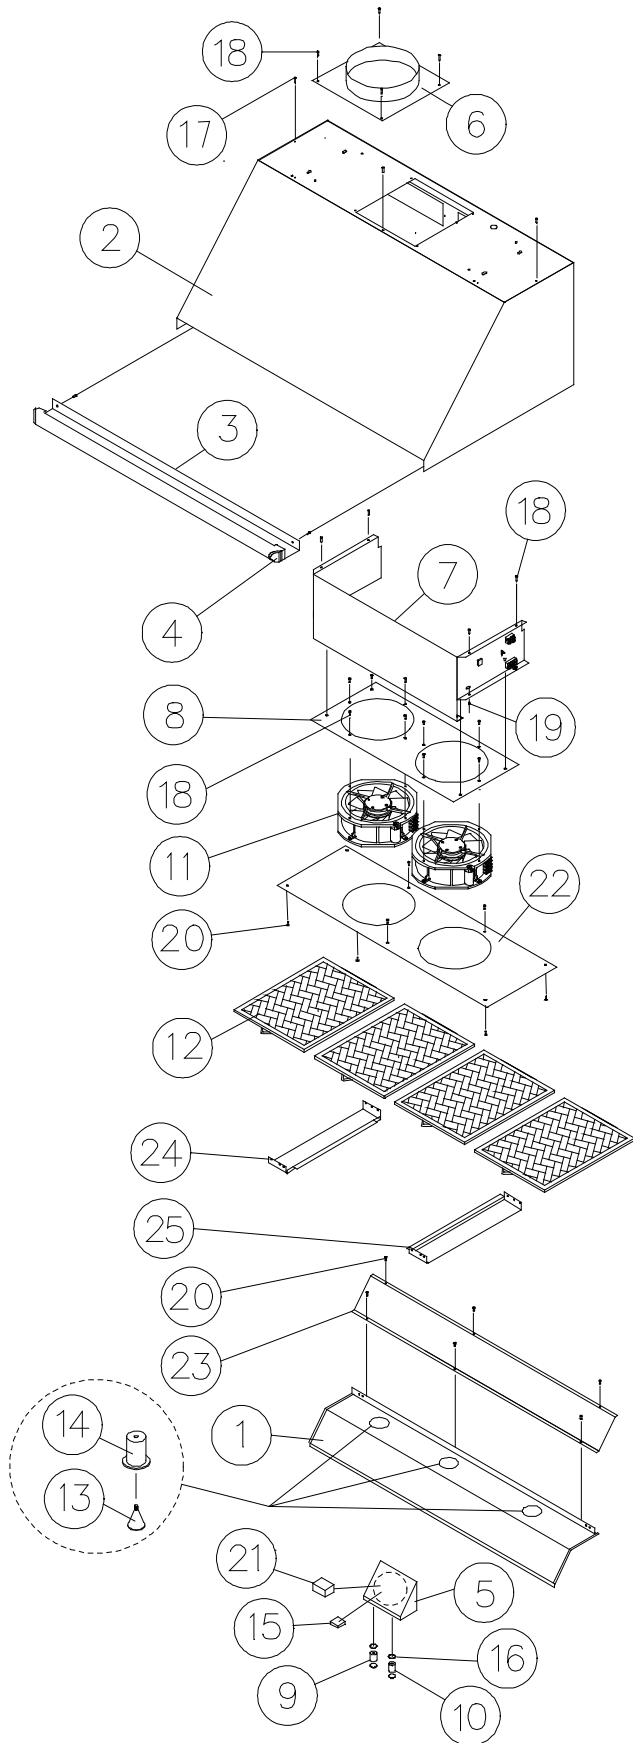

EHD54/EHD5418 Hood

Item	Part #	Description
1	13319	ASSY, LINER
2	27520	ASSY, CANOPY
3	13440	ASSY, BULLNOSE
4	62712	END CAP (specify color)
5	13230	ASSY, CONTROL BOX
6	13301	ASSY, COLLAR OUTLET
7	13305	ASSY, FAN BOX
8	13309	ASSY, FAN MTG PLATE
9	86906	ASSY, KNOB (FAN)
10	86907	ASSY, KNOB (LIGHT)
11	62355	FAN
12	62353	FILTER, 15.188 X 11.875
13	62351	LAMP, HALOGEN 75W
14	62349	LAMP, HOLDER
15	82346	LIGHT SWITCH
16	83052	NUT, HEX, BRASS, 3/8-24 UNF
17	83529	RIVET, 1/8 DIA X 1/4 LG, SS
18	83433	SCREW, PHIL PAN 10-32 X 1/2
19	83137	SCREW, WELD
20	83534	SCREW, #8 X .375
21	82285	SWITCH, INFINITE (FAN)
22	36073	SHIELD, GRIME
23	36072	SHIELD, GRIME, FRONT
24	36029	TRIM, LINER, LEFT
25	36064	TRIM, LINER, RIGHT
-	62352	LAMP TRIM
-	62408	SUCTION CUP (not shown)