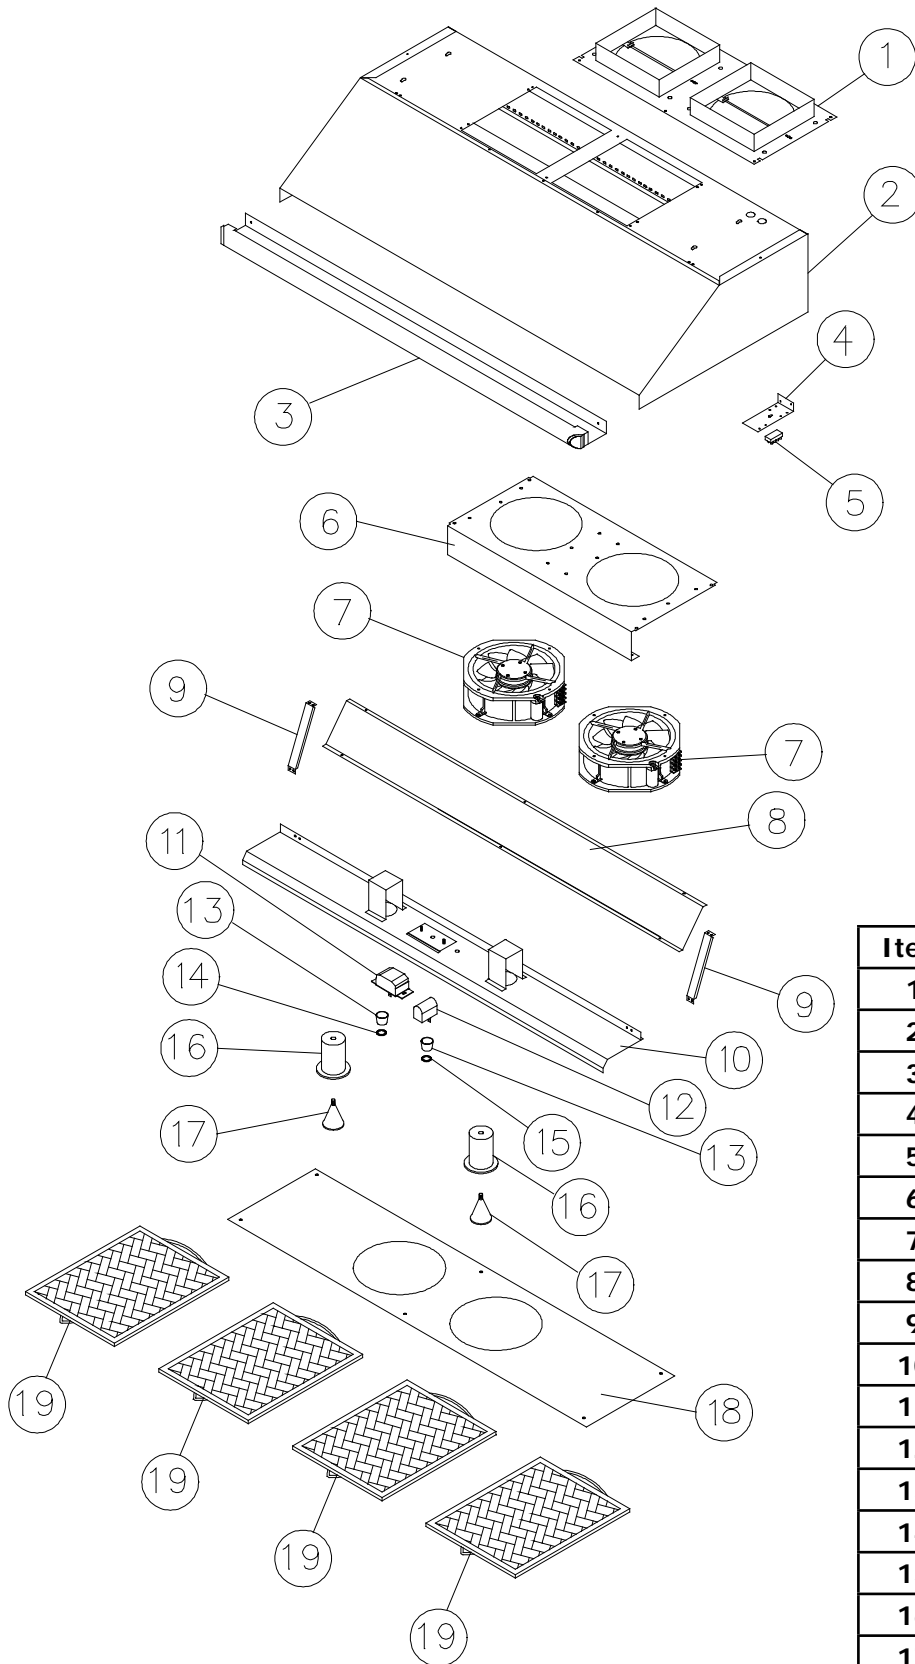

EHD4809 Hood

Item	Part #	Description
1	13489	COLLAR OUTLET ASSY
2	27691	CANOPY ASSY
3	13439	BULLNOSE ASSY
4	27677	TERMINAL BLOCK BRACKET
5	62190	WIRE HARNESS
6	36501	FAN MOUNTING BRACKET
7	62355	FAN
8	36508	GRIME SHIELD FRONT
9	36438	LINER BRACE
10	13492	LINER ASSY
11	62754	8 AMP SPEED CONTROL
12	62753	LIGHT DIMMER
13	83424	SELCO KNOB
14	36100	FAN KNOB END CAP
15	36511	LIGHT DIMMER KNOB END CAP
16	62349	LAMP HOLDER
17	62351	HALOGEN LAMP
18	36507	GRIME SHIELD
19	62978	FILTER, 13.313 X 11.875
-	62408	SUCTION CUP