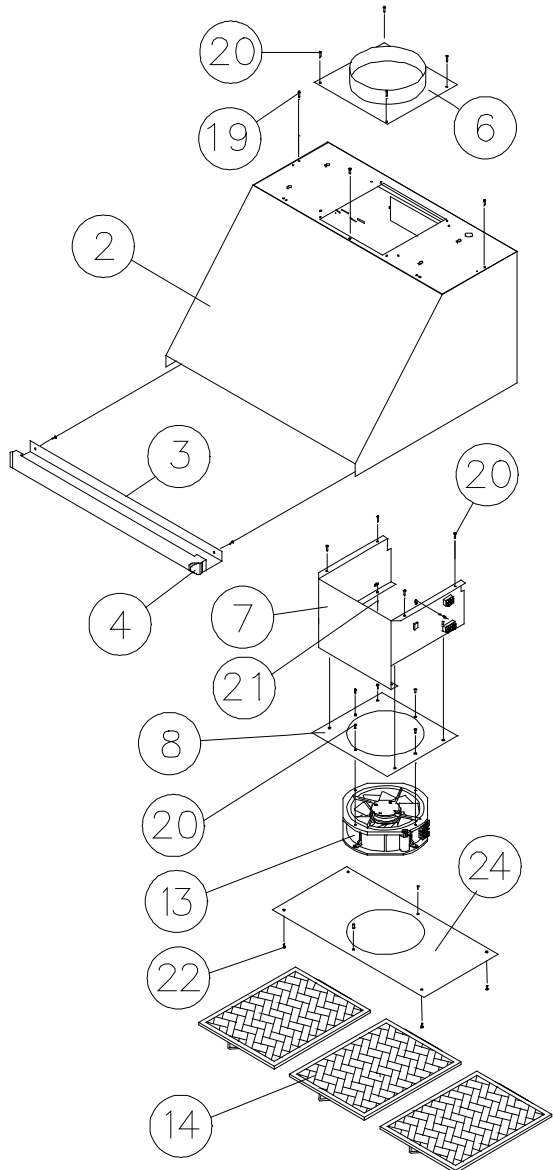

EHD36/EHD3618 Hood