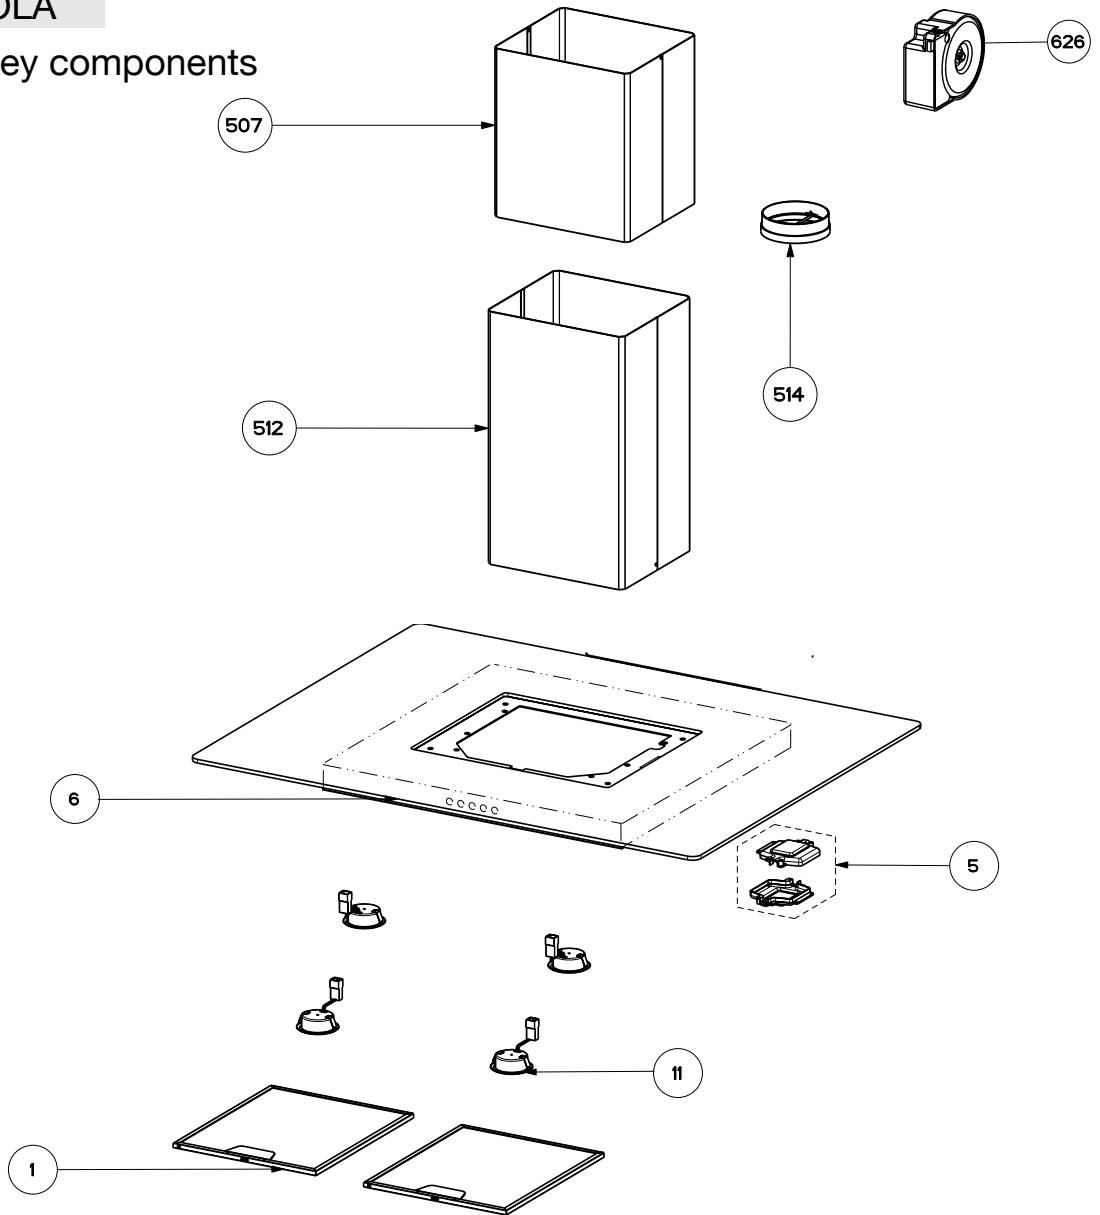

GLASSY ISOLA

body / chimney components

	Model Number	GLASIS36SS	
Key	Description	36	Qty Req.
1	Grease Filters	133.0017.054	2
5	Connector Box	133.0016.977	2
6	Glass Body (SPECIAL ORDER ONLY)	133.0178.390	1
11	Halogen lamp kit	133.0052.793	4
11	Halogen bulb only	133.0000.001	4
507	Upper Chimney	133.0062.273	1
512	Lower Chimney	133.0062.473	1
514	Damper	133.0055.994	1
626	Transformer Kit	133.0052.578	1

GLASSY ISOLA
switch components

	Model Number	GLASIS36SS	
Key	Description	36	Qty Req.
101	Control Button Kit	133.0176.906	1
190	Switchboard Kit	133.0176.907	1

GLASSY ISOLA

motor components

	Model Number	GLASIS36SS	
Key	Description	36	Qty Req.
302	Impeller Kit	133.0052.799	1
305	Rubber Motor Mount	133.0051.604	1
312	Capacitor	133.0060.648	1
399	Motor Kit	133.0052.798	1

GLASSY ISOLA

installation hardware

	Model Number	GLASIS36SS	
Key	Description	36	Qty Req.
	Mounting Kit Island	133.0084.479	1
A	4 Bolts to Attach Canopy to Chimney		1
B	Wood Shelf Nut		1
C	Wood Shelf Washer		1
D	Wood Shelf Bolt		1
E	Wood Screw		1
F	Connector Box w/screws		1
G	Chimney Screws		1