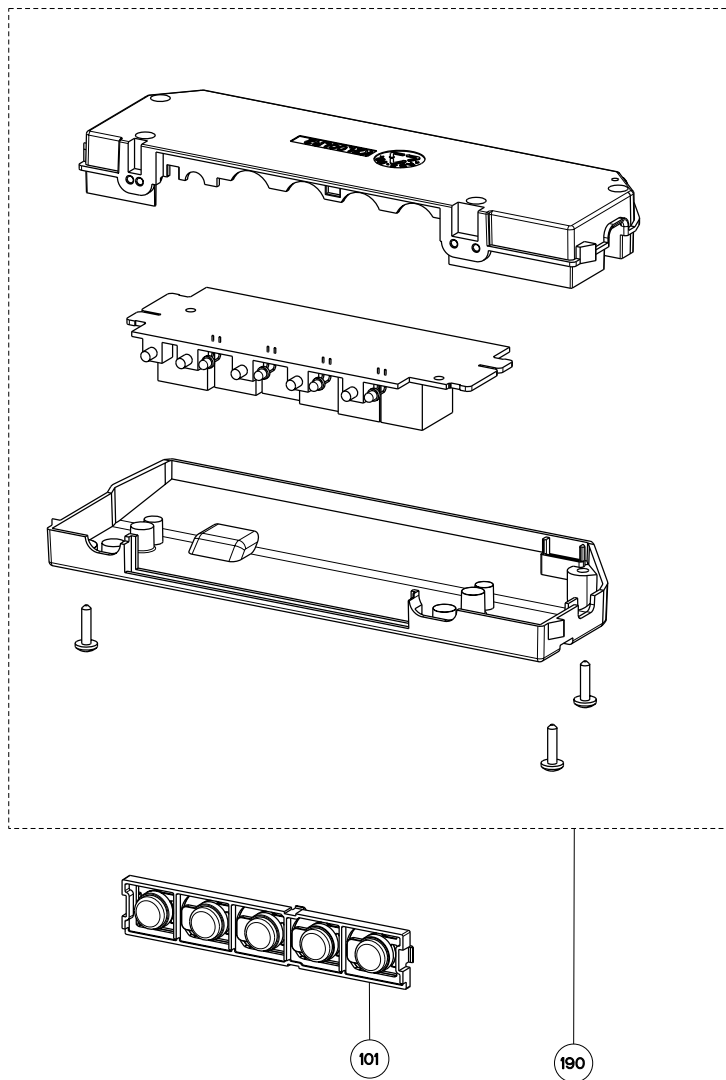

GLASSY ISOLA

body / chimney components

	Model Number	GLASIS36SS	
Key	Description	36	Qty Req.
1	Grease Filters	133.0017.054	2
5	Connector Box	133.0016.977	2
6	Glass Body (SPECIAL ORDER ONLY)	133.0178.390	1
11	Halogen lamp kit	133.0052.793	4
11	Halogen bulb only	133.0000.001	4
507	Upper Chimney	133.0062.273	1
512	Lower Chimney	133.0062.473	1
514	Damper	133.0055.994	1
626	Transformer Kit	133.0052.578	1

GLASSY ISOLA
switch components

	Model Number	GLASIS36SS	
Key	Description	36	Qty Req.
101	Control Button Kit	133.0176.906	1
190	Switchboard Kit	133.0176.907	1

GLASSY ISOLA

motor components

	Model Number	GLASIS36SS	
Key	Description	36	Qty Req.
302	Impeller Kit	133.0052.799	1
305	Rubber Motor Mount	133.0051.604	1
312	Capacitor	133.0060.648	1
399	Motor Kit	133.0052.798	1

GLASSY ISOLA

installation hardware

	Model Number	GLASIS36SS	
Key	Description	36	Qty Req.
	Mounting Kit Island	133.0084.479	1
A	4 Bolts to Attach Canopy to Chimney		1
B	Wood Shelf Nut		1
C	Wood Shelf Washer		1
D	Wood Shelf Bolt		1
E	Wood Screw		1
F	Connector Box w/screws		1
G	Chimney Screws		1