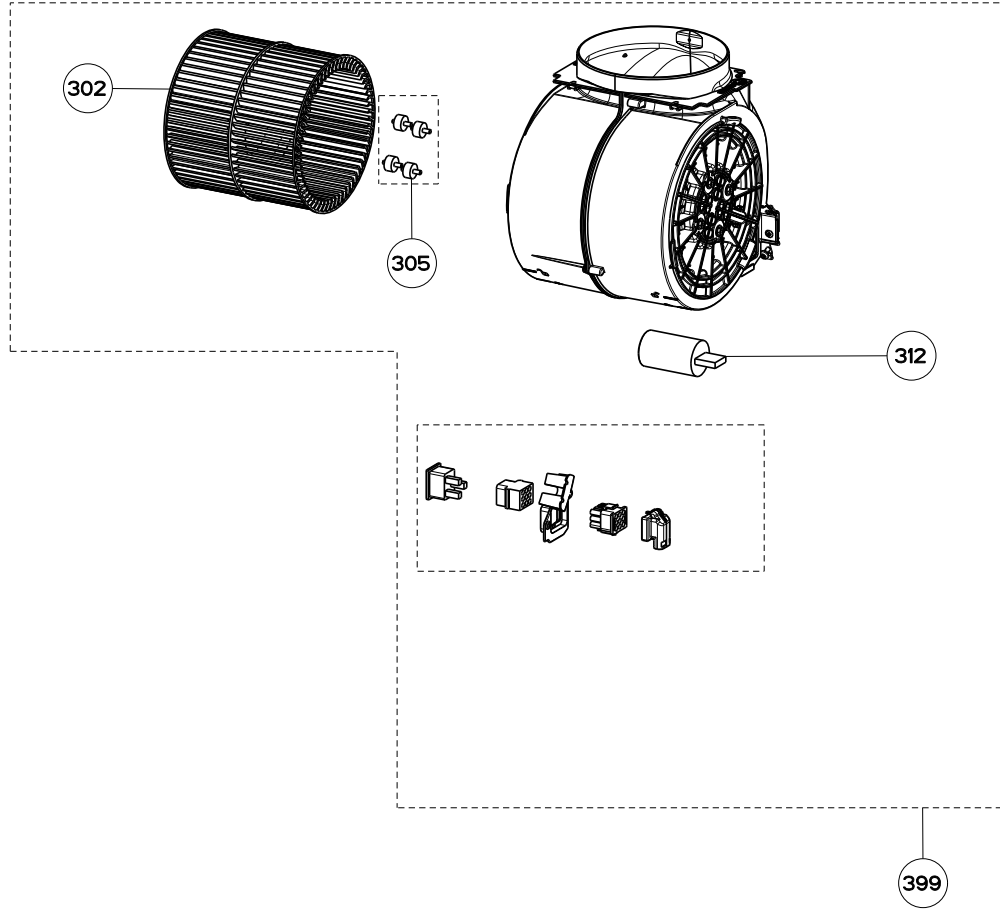

GLASSY ISOLA

body / chimney components

	Model Number	GLASIS36SS	
Key	Description	36	Qty Req.
1	Grease Filters	133.0017.054	2
5	Connector Box	133.0016.977	2
6	Glass Body (SPECIAL ORDER ONLY)	133.0178.390	1
11	Halogen lamp kit	133.0052.793	4
11	Halogen bulb only	133.0000.001	4
507	Upper Chimney	133.0062.273	1
512	Lower Chimney	133.0062.473	1
514	Damper	133.0055.994	1
626	Transformer Kit	133.0052.578	1

GLASSY ISOLA
switch components

	Model Number	GLASIS36SS	
Key	Description	36	Qty Req.
101	Control Button Kit	133.0176.906	1
190	Switchboard Kit	133.0176.907	1

GLASSY ISOLA

motor components

	Model Number	GLASIS36SS	
Key	Description	36	Qty Req.
302	Impeller Kit	133.0052.799	1
305	Rubber Motor Mount	133.0051.604	1
312	Capacitor	133.0060.648	1
399	Motor Kit	133.0052.798	1

GLASSY ISOLA

installation hardware

	Model Number	GLASIS36SS	
Key	Description	36	Qty Req.
	Mounting Kit Island	133.0084.479	1
A	4 Bolts to Attach Canopy to Chimney		1
B	Wood Shelf Nut		1
C	Wood Shelf Washer		1
D	Wood Shelf Bolt		1
E	Wood Screw		1
F	Connector Box w/screws		1
G	Chimney Screws		1