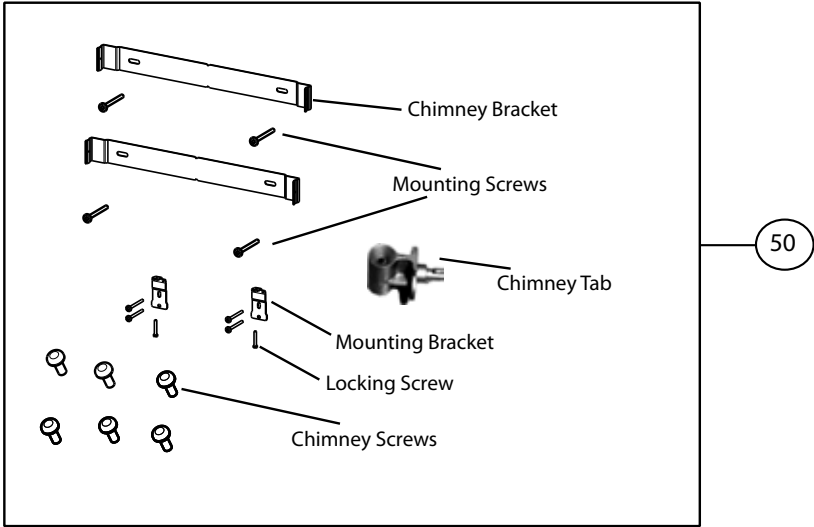

PERLA PRO

body components

	Model Number	PERL30SS / 630006018	PERL36SS / 630006021	
Key	Description	30 Stainless	36 Stainless	Qty Req.
1	Grease filters	133.0060.902	133.0018.480	2 = 30", 3 = 36"
11	Diffuser clips Kit (2 in kit)	133.0055.253	133.0055.253	1
13	Lampholder panel	133.0056.068	133.0056.068	1
23	30" Front trim	133.0072.593		1
23	36" Front trim		133.0072.608	1
24	Trim end cap kit	133.0071.801	133.0071.801	1
31	Lower chimney	133.0072.594	133.0072.594	1
32	Upper chimney	133.0018.394	133.0018.394	1
37	Damper	133.0055.994	133.0055.994	1
38	Filter spacer	133.0060.626		1
50	Mounting Kit Perla	133.0084.474	133.0084.474	1

PERLA PRO

light and switch components

	Model Number	PERL30SS / 630006018	PERL36SS / 630006021	
Key	Description	30 Stainless	36 Stainless	Qty Req.
101	Switchboard kit	133.0059.810	133.0059.810	1
105	On/Off Switches	133.0054.536	133.0054.536	2
106	Speed Switch	133.0054.538	133.0054.538	1
201	Halogen Lamp	133.0046.418	133.0046.418	2
202	Lamp holder	133.0052.010	133.0052.010	2
206	Transformer	133.0072.595	133.0072.595	1
299	Light housing kit	133.0072.596	133.0072.596	1

PERLA PRO

motor components

	Model Number	PERL30SS / 630006018	PERL36SS / 630006021	
Key	Description	30 Stainless	36 Stainless	Qty Req.
303	Capacitor	133.0060.648	133.0060.648	1
303	Capacitor (S - W Serial #)	133.0056.000	133.0056.000	1
399	Motor group	133.0055.998	133.0055.998	1