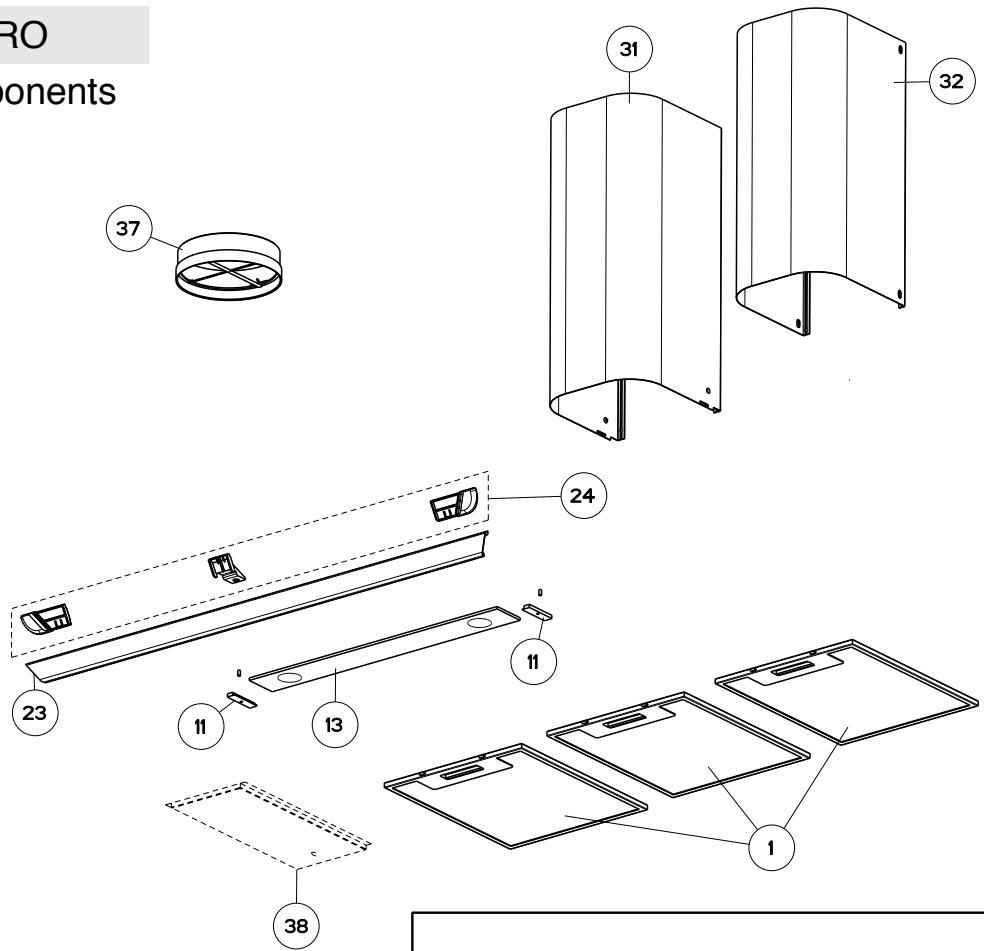

PERLA PRO

body components

	Model Number	PERL30SS / 630006018	PERL36SS / 630006021	
Key	Description	30 Stainless	36 Stainless	Qty Req.
1	Grease filters	133.0060.902	133.0018.480	2 = 30", 3 = 36"
11	Diffuser clips Kit (2 in kit)	133.0055.253	133.0055.253	1
13	Lampholder panel	133.0056.068	133.0056.068	1
23	30" Front trim	133.0072.593		1
23	36" Front trim		133.0072.608	1
24	Trim end cap kit	133.0071.801	133.0071.801	1
31	Lower chimney	133.0072.594	133.0072.594	1
32	Upper chimney	133.0018.394	133.0018.394	1
37	Damper	133.0055.994	133.0055.994	1
38	Filter spacer	133.0060.626		1
50	Mounting Kit Perla	133.0084.474	133.0084.474	1

PERLA PRO

light and switch components

	Model Number	PERL30SS / 630006018	PERL36SS / 630006021	
Key	Description	30 Stainless	36 Stainless	Qty Req.
101	Switchboard kit	133.0059.810	133.0059.810	1
105	On/Off Switches	133.0054.536	133.0054.536	2
106	Speed Switch	133.0054.538	133.0054.538	1
201	Halogen Lamp	133.0046.418	133.0046.418	2
202	Lamp holder	133.0052.010	133.0052.010	2
206	Transformer	133.0072.595	133.0072.595	1
299	Light housing kit	133.0072.596	133.0072.596	1

PERLA PRO

motor components

	Model Number	PERL30SS / 630006018	PERL36SS / 630006021	
Key	Description	30 Stainless	36 Stainless	Qty Req.
303	Capacitor	133.0060.648	133.0060.648	1
303	Capacitor (S - W Serial #)	133.0056.000	133.0056.000	1
399	Motor group	133.0055.998	133.0055.998	1