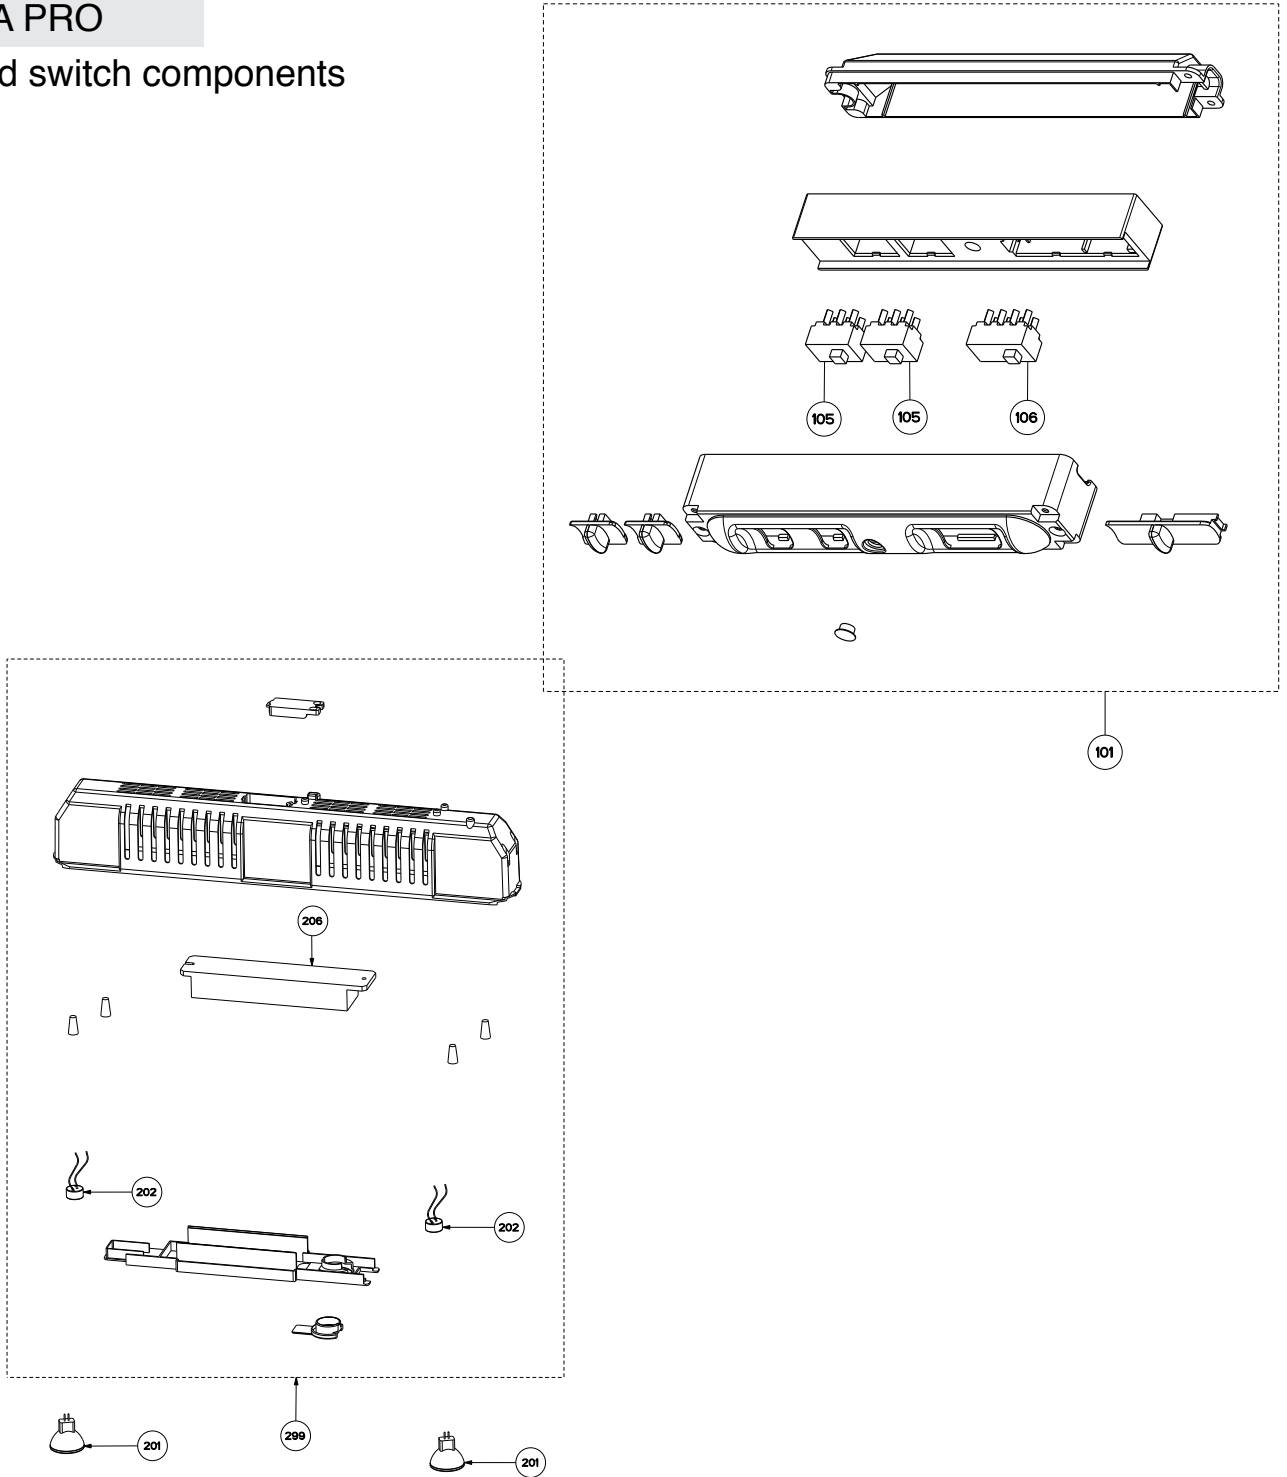

PERLA PRO

body components

	Model Number	PERL30SS / 630006018	PERL36SS / 630006021	
Key	Description	30 Stainless	36 Stainless	Qty Req.
1	Grease filters	133.0060.902	133.0018.480	2 = 30", 3 = 36"
11	Diffuser clips Kit (2 in kit)	133.0055.253	133.0055.253	1
13	Lampholder panel	133.0056.068	133.0056.068	1
23	30" Front trim	133.0072.593		1
23	36" Front trim		133.0072.608	1
24	Trim end cap kit	133.0071.801	133.0071.801	1
31	Lower chimney	133.0072.594	133.0072.594	1
32	Upper chimney	133.0018.394	133.0018.394	1
37	Damper	133.0055.994	133.0055.994	1
38	Filter spacer	133.0060.626		1
50	Mounting Kit Perla	133.0084.474	133.0084.474	1

PERLA PRO

light and switch components

	Model Number	PERL30SS / 630006018	PERL36SS / 630006021	
Key	Description	30 Stainless	36 Stainless	Qty Req.
101	Switchboard kit	133.0059.810	133.0059.810	1
105	On/Off Switches	133.0054.536	133.0054.536	2
106	Speed Switch	133.0054.538	133.0054.538	1
201	Halogen Lamp	133.0046.418	133.0046.418	2
202	Lamp holder	133.0052.010	133.0052.010	2
206	Transformer	133.0072.595	133.0072.595	1
299	Light housing kit	133.0072.596	133.0072.596	1

PERLA PRO

motor components

	Model Number	PERL30SS / 630006018	PERL36SS / 630006021	
Key	Description	30 Stainless	36 Stainless	Qty Req.
303	Capacitor	133.0060.648	133.0060.648	1
303	Capacitor (S - W Serial #)	133.0056.000	133.0056.000	1
399	Motor group	133.0055.998	133.0055.998	1