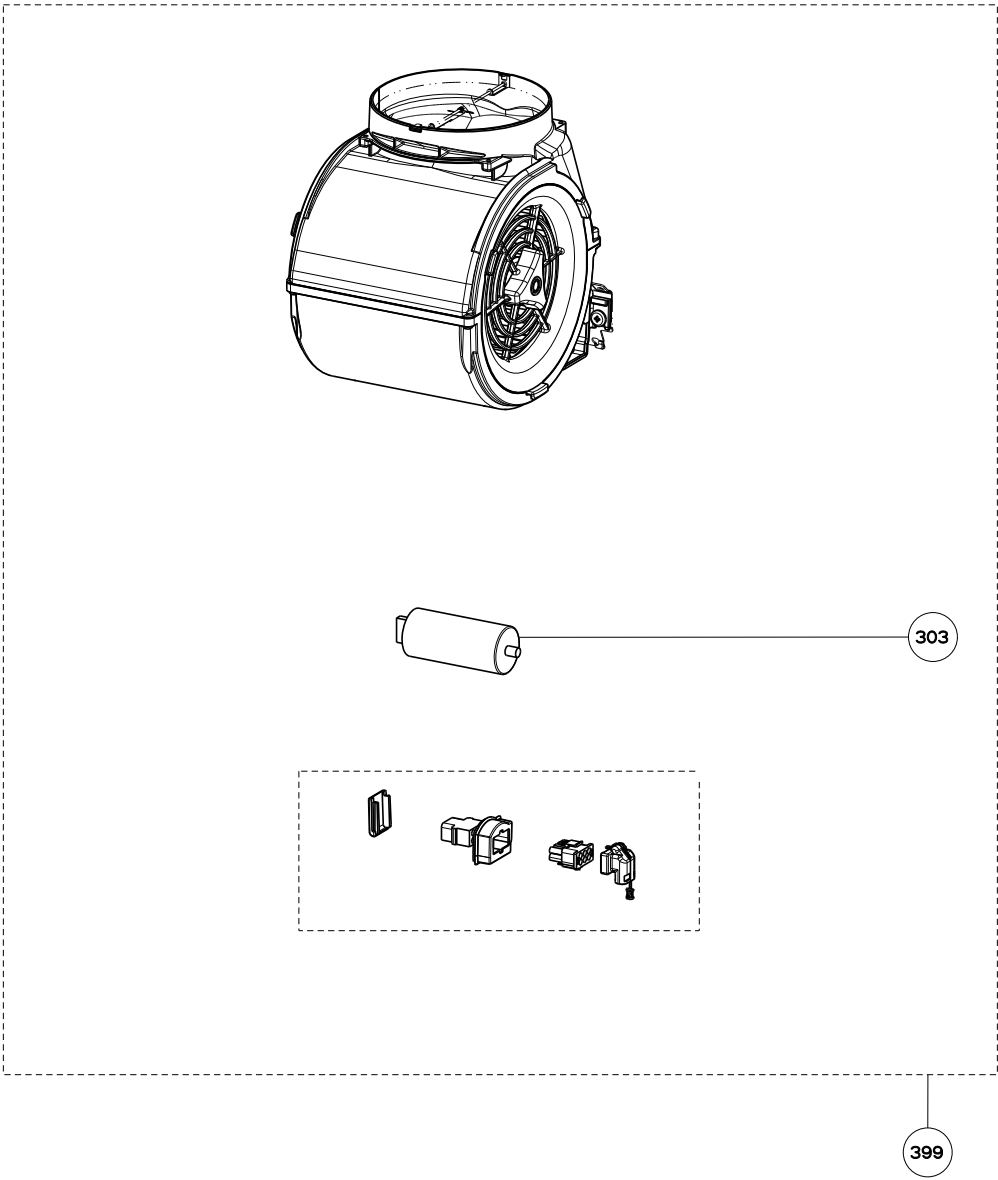

PERLA PRO

motor components

	Model Number	PERL30SS / 630006018	PERL36SS / 630006021	
Key	Description	30 Stainless	36 Stainless	Qty Req.
303	Capacitor	133.0060.648	133.0060.648	1
303	Capacitor (S - W Serial #)	133.0056.000	133.0056.000	1
399	Motor group	133.0055.998	133.0055.998	1