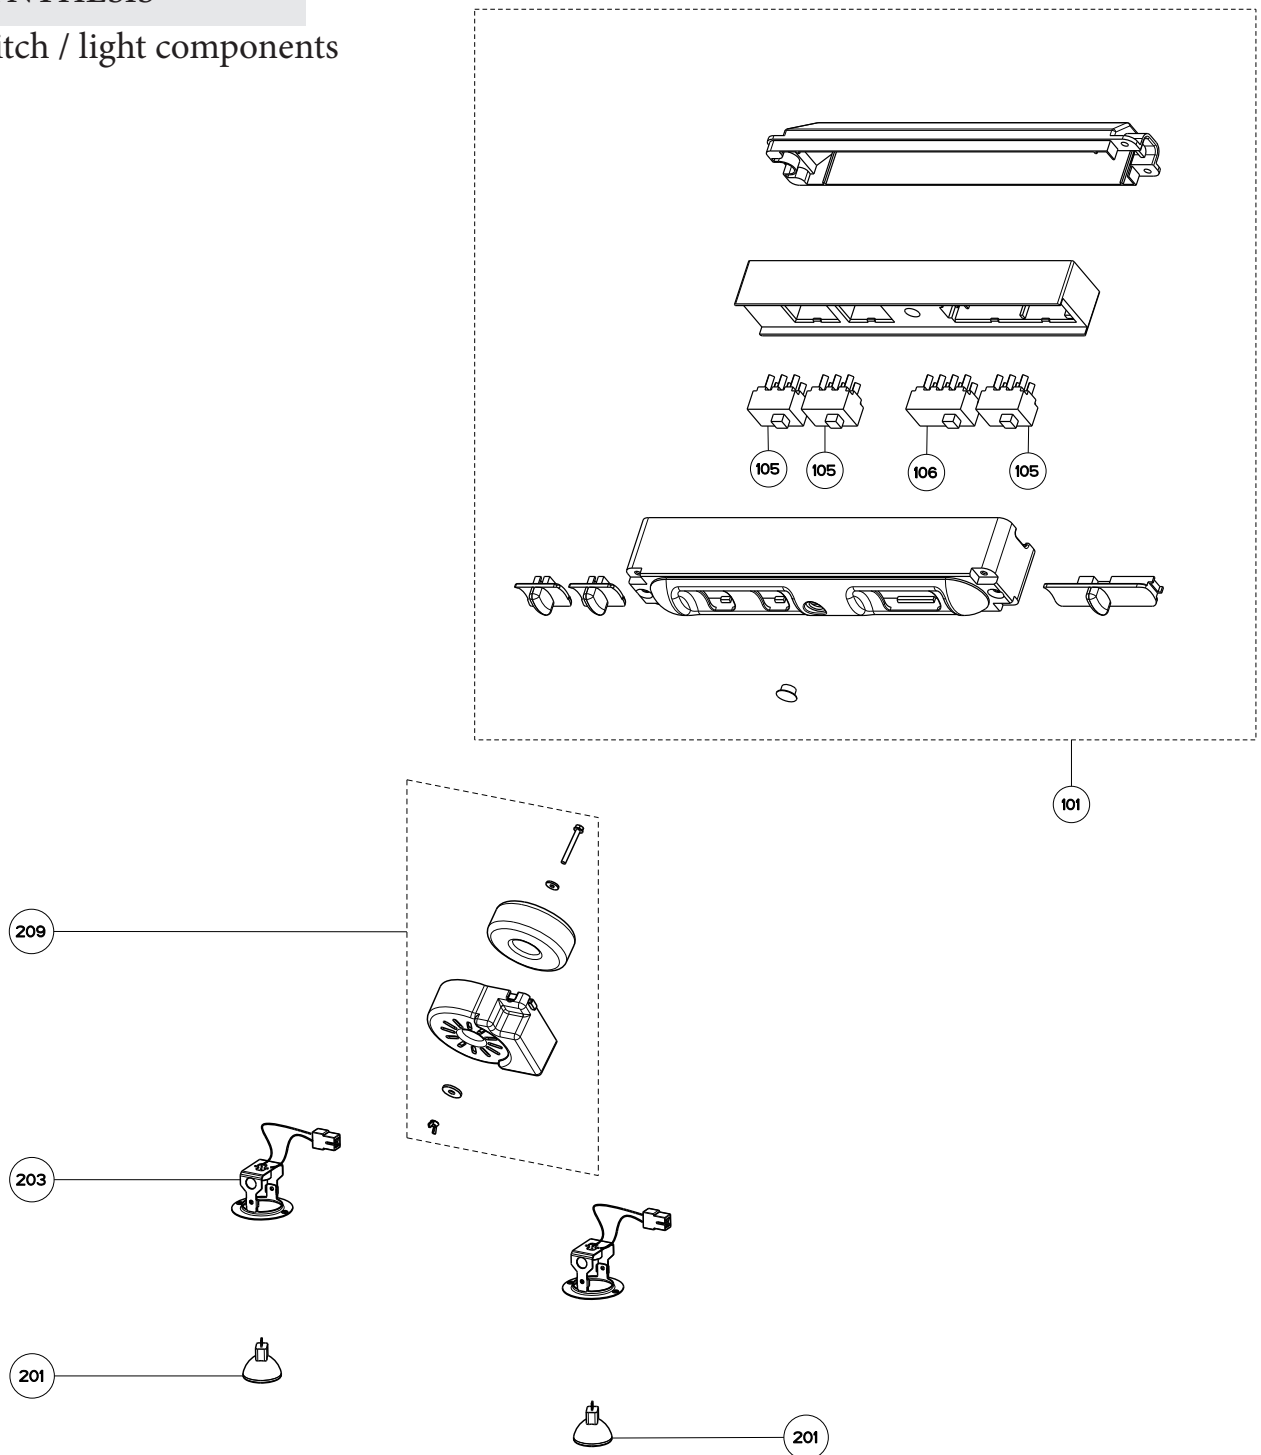

SYNTHESIS

body components

		500 CFM MODELS						280 CFM MODELS		
Model Number		630001186	630002593	630002595	630001187	630002594	630002596	630002458	630002459	
Key	Description	30 Stainless	30 White	30 Black	36 Stainless	36 White	36 Black	30 Stainless	36 Stainless	Qty Req.
10	Lower chimney	133.0072.331			133.0072.331			133.0072.331	133.0072.331	1
11	Upper chimney	133.0017.173			133.0017.173			133.0017.173	133.0017.173	1
14	Damper	133.0055.994	133.0055.994	133.0055.994	133.0055.994	133.0055.994	133.0055.994	133.0055.994	133.0055.994	1
18	Grease filter	133.0060.902	133.0060.902	133.0060.902	133.0060.902	133.0060.902	133.0060.902	133.0060.902	133.0060.902	2=30", 3=36"
50	Mounting Kit Synthesis	133.0084.475	133.0084.475	133.0084.476	133.0084.475	133.0084.475	133.0084.476	133.0084.475	133.0084.475	1

SYNTHESIS

switch / light components

		500 CFM MODELS						280 CFM MODELS		
Key	Model Number	630001186	630002593	630002595	630001187	630002594	630002596	630002458	630002459	Qty Req.
	Description	30 Stainless	30 White	30 Black	36 Stainless	36 White	36 Black	30 Stainless	36 Stainless	
101	Switch kit	133.0051.608	133.0051.608	133.0051.608	133.0051.608	133.0051.608	133.0051.608	133.0064.545	133.0064.545	1
105	On / Off Switch	133.0054.536	133.0054.536	133.0054.536	133.0054.536	133.0054.536	133.0054.536	133.0054.536	133.0054.536	500 cfm=3, 280 cfm= 2
106	Motor Speed Switch	133.0054.538	133.0054.538	133.0054.538	133.0054.538	133.0054.538	133.0054.538	133.0063.603	133.0063.603	1
201	Halogen Lamp	133.0046.418	133.0046.418	133.0046.418	133.0046.418	133.0046.418	133.0046.418	133.0046.418	133.0046.418	2
203	Lamp holder	133.0057.313	133.0057.313	133.0057.313	133.0057.313	133.0057.313	133.0057.313	133.0057.313	133.0057.313	2
209	Transformer kit	133.0052.516	133.0052.516	133.0052.516	133.0052.516	133.0052.516	133.0052.516	133.0052.516	133.0052.516	1