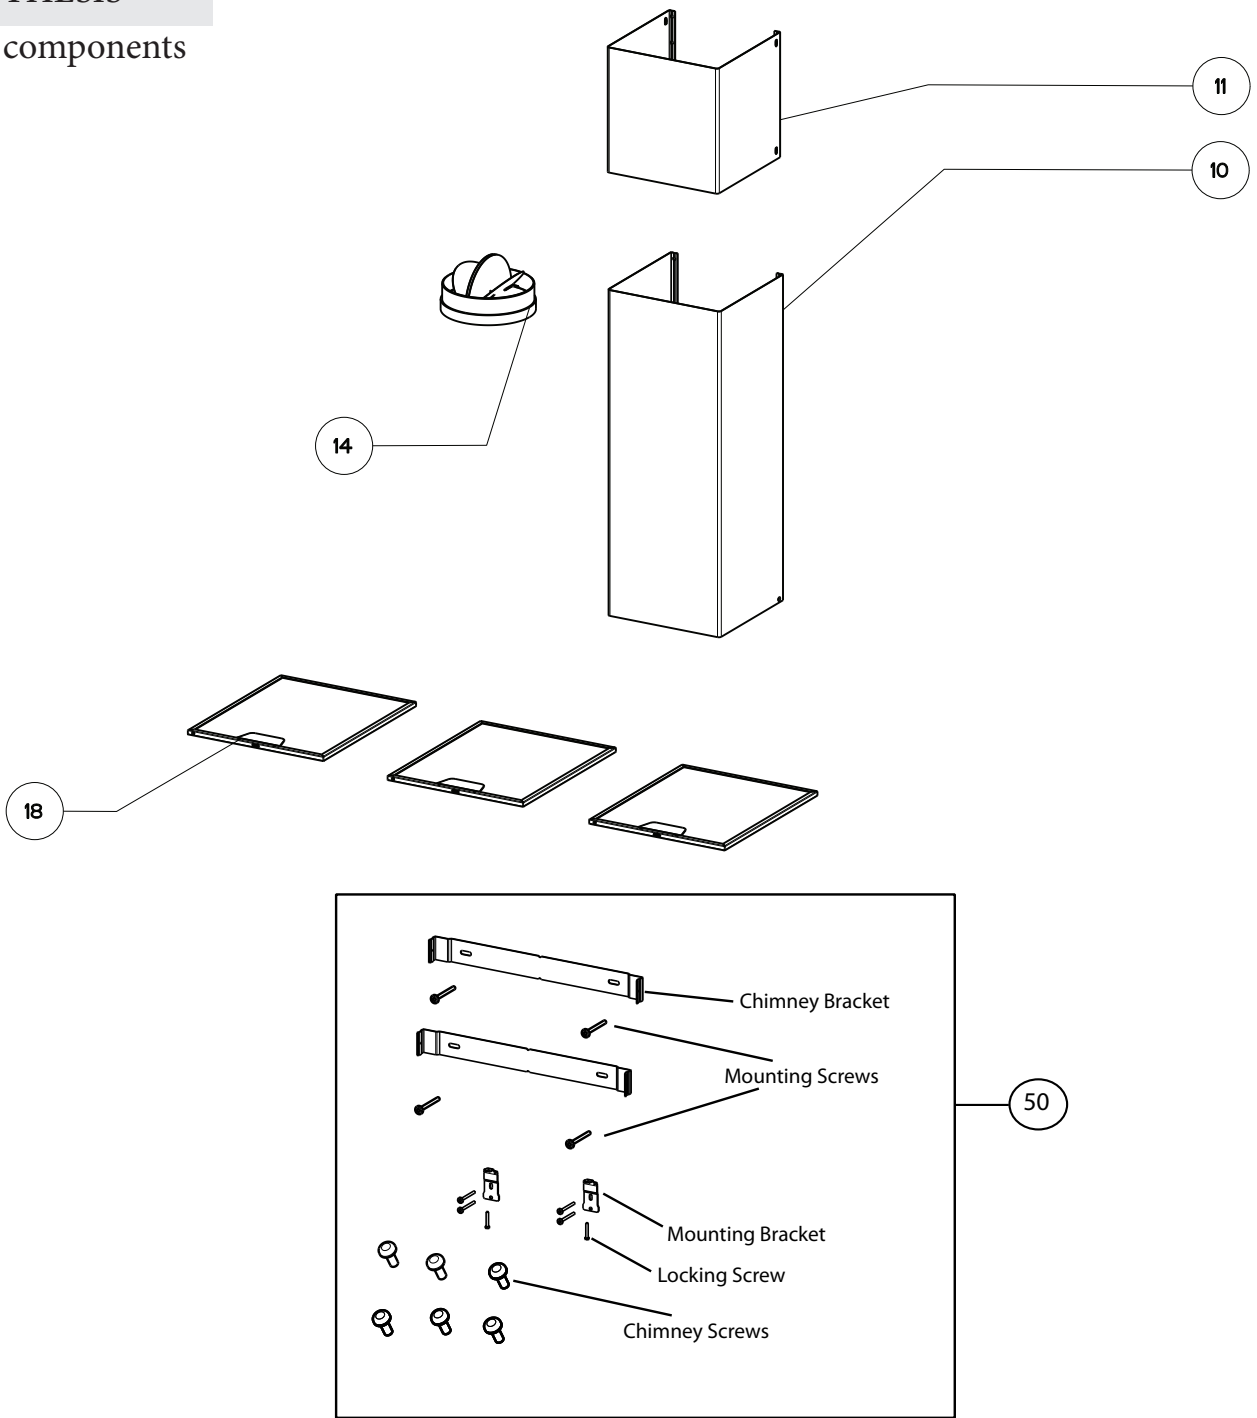

SYNTHESIS

body components

		500 CFM MODELS						280 CFM MODELS		
Model Number		630001186	630002593	630002595	630001187	630002594	630002596	630002458	630002459	
Key	Description	30 Stainless	30 White	30 Black	36 Stainless	36 White	36 Black	30 Stainless	36 Stainless	Qty Req.
10	Lower chimney	133.0072.331			133.0072.331			133.0072.331	133.0072.331	1
11	Upper chimney	133.0017.173			133.0017.173			133.0017.173	133.0017.173	1
14	Damper	133.0055.994	133.0055.994	133.0055.994	133.0055.994	133.0055.994	133.0055.994	133.0055.994	133.0055.994	1
18	Grease filter	133.0060.902	133.0060.902	133.0060.902	133.0060.902	133.0060.902	133.0060.902	133.0060.902	133.0060.902	2=30", 3=36"
50	Mounting Kit Synthesis	133.0084.475	133.0084.475	133.0084.476	133.0084.475	133.0084.475	133.0084.476	133.0084.475	133.0084.475	1

SYNTHESIS

switch / light components

		500 CFM MODELS						280 CFM MODELS		
Key	Model Number	630001186	630002593	630002595	630001187	630002594	630002596	630002458	630002459	Qty Req.
	Description	30 Stainless	30 White	30 Black	36 Stainless	36 White	36 Black	30 Stainless	36 Stainless	
101	Switch kit	133.0051.608	133.0051.608	133.0051.608	133.0051.608	133.0051.608	133.0051.608	133.0064.545	133.0064.545	1
105	On / Off Switch	133.0054.536	133.0054.536	133.0054.536	133.0054.536	133.0054.536	133.0054.536	133.0054.536	133.0054.536	500 cfm=3, 280 cfm= 2
106	Motor Speed Switch	133.0054.538	133.0054.538	133.0054.538	133.0054.538	133.0054.538	133.0054.538	133.0063.603	133.0063.603	1
201	Halogen Lamp	133.0046.418	133.0046.418	133.0046.418	133.0046.418	133.0046.418	133.0046.418	133.0046.418	133.0046.418	2
203	Lamp holder	133.0057.313	133.0057.313	133.0057.313	133.0057.313	133.0057.313	133.0057.313	133.0057.313	133.0057.313	2
209	Transformer kit	133.0052.516	133.0052.516	133.0052.516	133.0052.516	133.0052.516	133.0052.516	133.0052.516	133.0052.516	1