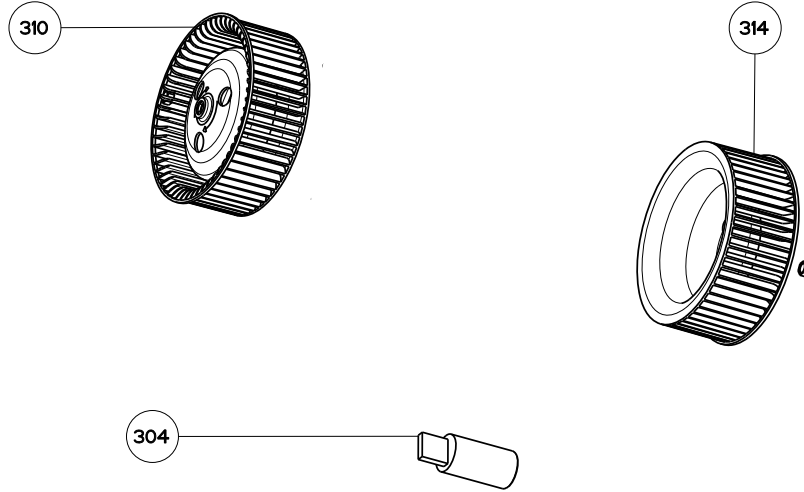

SYNTHESIS

switch / light components

		500 CFM MODELS						280 CFM MODELS		
Key	Model Number	630001186	630002593	630002595	630001187	630002594	630002596	630002458	630002459	Qty Req.
	Description	30 Stainless	30 White	30 Black	36 Stainless	36 White	36 Black	30 Stainless	36 Stainless	
101	Switch kit	133.0051.608	133.0051.608	133.0051.608	133.0051.608	133.0051.608	133.0051.608	133.0064.545	133.0064.545	1
105	On / Off Switch	133.0054.536	133.0054.536	133.0054.536	133.0054.536	133.0054.536	133.0054.536	133.0054.536	133.0054.536	500 cfm=3, 280 cfm= 2
106	Motor Speed Switch	133.0054.538	133.0054.538	133.0054.538	133.0054.538	133.0054.538	133.0054.538	133.0063.603	133.0063.603	1
201	Halogen Lamp	133.0046.418	133.0046.418	133.0046.418	133.0046.418	133.0046.418	133.0046.418	133.0046.418	133.0046.418	2
203	Lamp holder	133.0057.313	133.0057.313	133.0057.313	133.0057.313	133.0057.313	133.0057.313	133.0057.313	133.0057.313	2
209	Transformer kit	133.0052.516	133.0052.516	133.0052.516	133.0052.516	133.0052.516	133.0052.516	133.0052.516	133.0052.516	1

SYNTHESIS

motor components

		500 CFM MODELS						280 CFM MODELS		
Key	Model Number	630001186	630002593	630002595	630001187	630002594	630002596	630002458	630002459	Qty Req.
	Description	30 Stainless	30 White	30 Black	36 Stainless	36 White	36 Black	30 Stainless	36 Stainless	
304	Capacitor	133.0068.611	133.0068.611	133.0068.611	133.0068.611	133.0068.611	133.0068.611	133.0068.611	133.0068.611	1
310	Left Impeller (SX)	133.0061.425	133.0061.425	133.0061.425	133.0061.425	133.0061.425	133.0061.425	133.0061.425	133.0061.425	1
314	Right Impeller (DX)	133.0064.540	133.0064.540	133.0064.540	133.0064.540	133.0064.540	133.0064.540	133.0064.540	133.0064.540	1