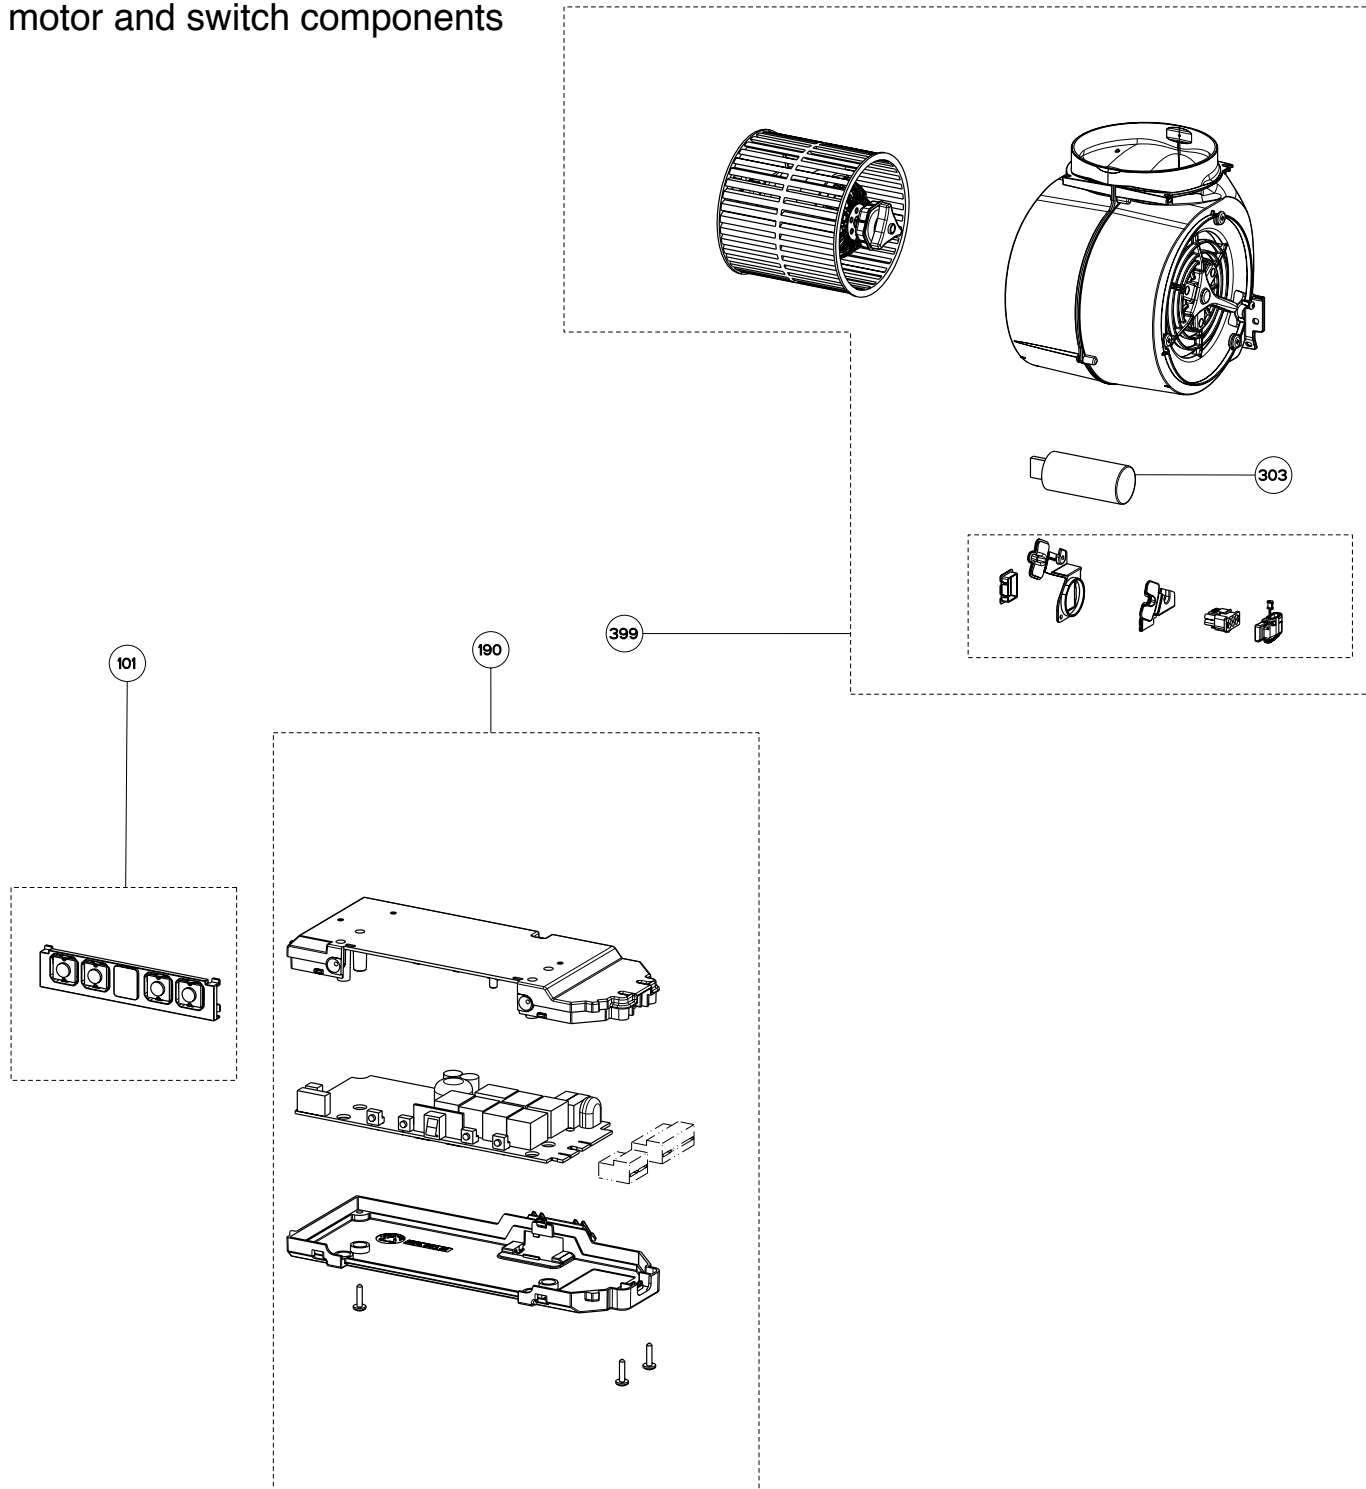

DIAMANTE ISOLA LED CONTROL

body/chimney components

	Model Number	DIAMIS36SS	
Key	Description	36 X 28 Stainless	Qty Req.
1	Grease Filter	133.0018.482	3
4	Halogen Lamp	133.0046.418	4
5	wiring box	133.0016.977	1
9	Lamp holder Kit	133.0052.517	4
507	Upper chimney	133.0059.727	1
512	Lower chimney	133.0180.418	1
514	Damper	133.0055.994	1
626	Transformer kit	133.0052.578	1

DIAMANTE ISOLA LED CONTROL

motor and switch components

	Model Number		
Key	Description		Qty Req.
101	Control Button Kit	133.0179.011	1
190	Switchboard Kit	133.0179.013	1
303	Capacitor	133.0060.648	1
399	Motor Kit	133.0174.148	1

DIAMANTE ISOLA
 installation hardware

	Model Number	DIAMIS36SS	
Key	Description	36 X 28 Stainless	Qty Req.
	Mounting Kit Island	133.0084.479	1
A	4 Bolts to Attach Canopy to Chimney		1
B	Wood Shelf Nut		1
C	Wood Shelf Washer		1
D	Wood Shelf Bolt		1
E	Wood Screw		1
F	Connector Box w/screws		1
G	Chimney Screws		1