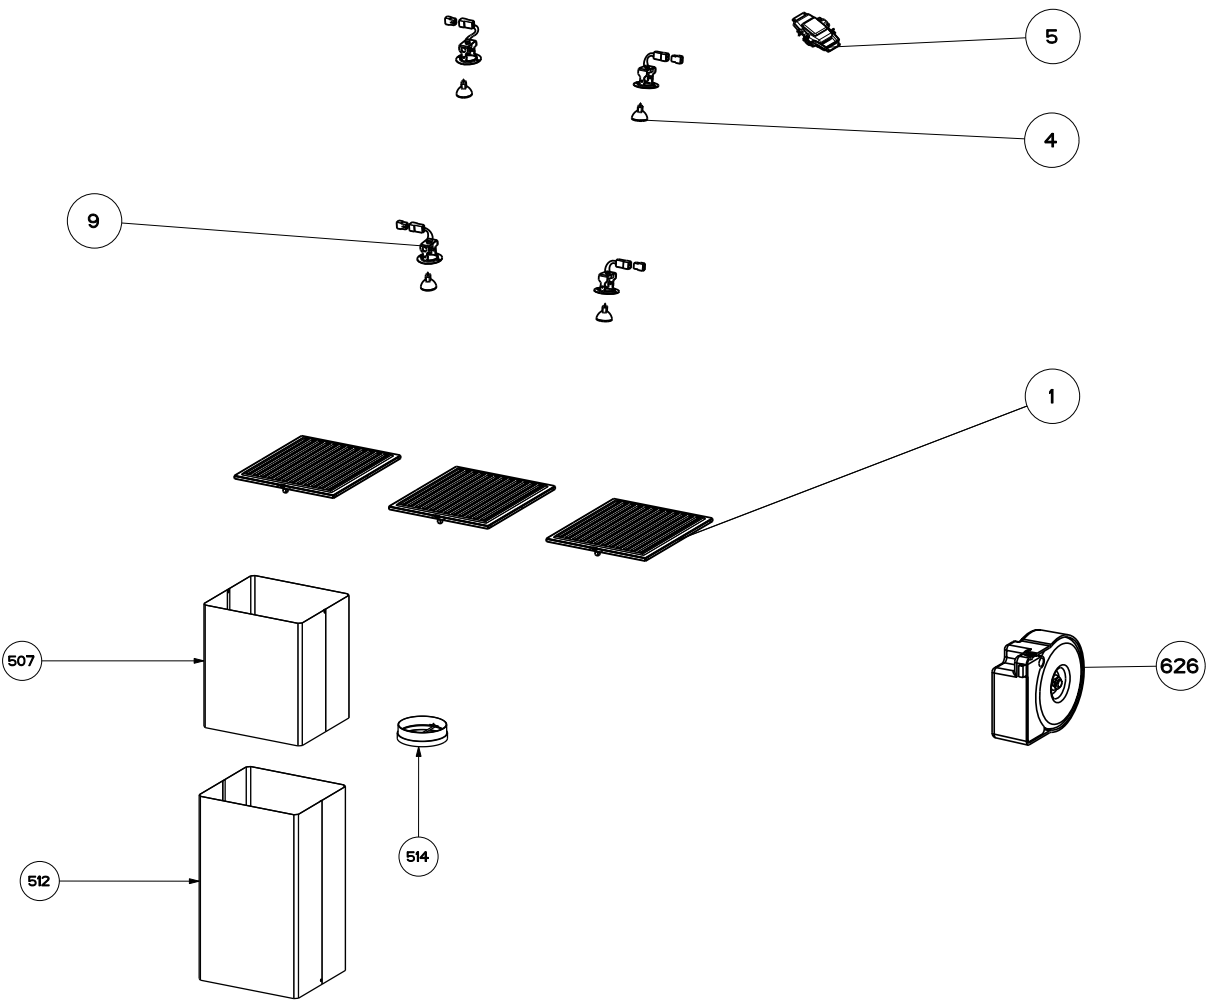

DIAMANTE ISOLA LED CONTROL

body/chimney components

	Model Number	DIAMIS36SS	
Key	Description	36 X 28 Stainless	Qty Req.
1	Grease Filter	133.0018.482	3
4	Halogen Lamp	133.0046.418	4
5	wiring box	133.0016.977	1
9	Lamp holder Kit	133.0052.517	4
507	Upper chimney	133.0059.727	1
512	Lower chimney	133.0180.418	1
514	Damper	133.0055.994	1
626	Transformer kit	133.0052.578	1

DIAMANTE ISOLA LED CONTROL

motor and switch components

	Model Number		
Key	Description		Qty Req.
101	Control Button Kit	133.0179.011	1
190	Switchboard Kit	133.0179.013	1
303	Capacitor	133.0060.648	1
399	Motor Kit	133.0174.148	1

DIAMANTE ISOLA
 installation hardware

	Model Number	DIAMIS36SS	
Key	Description	36 X 28 Stainless	Qty Req.
	Mounting Kit Island	133.0084.479	1
A	4 Bolts to Attach Canopy to Chimney		1
B	Wood Shelf Nut		1
C	Wood Shelf Washer		1
D	Wood Shelf Bolt		1
E	Wood Screw		1
F	Connector Box w/screws		1
G	Chimney Screws		1