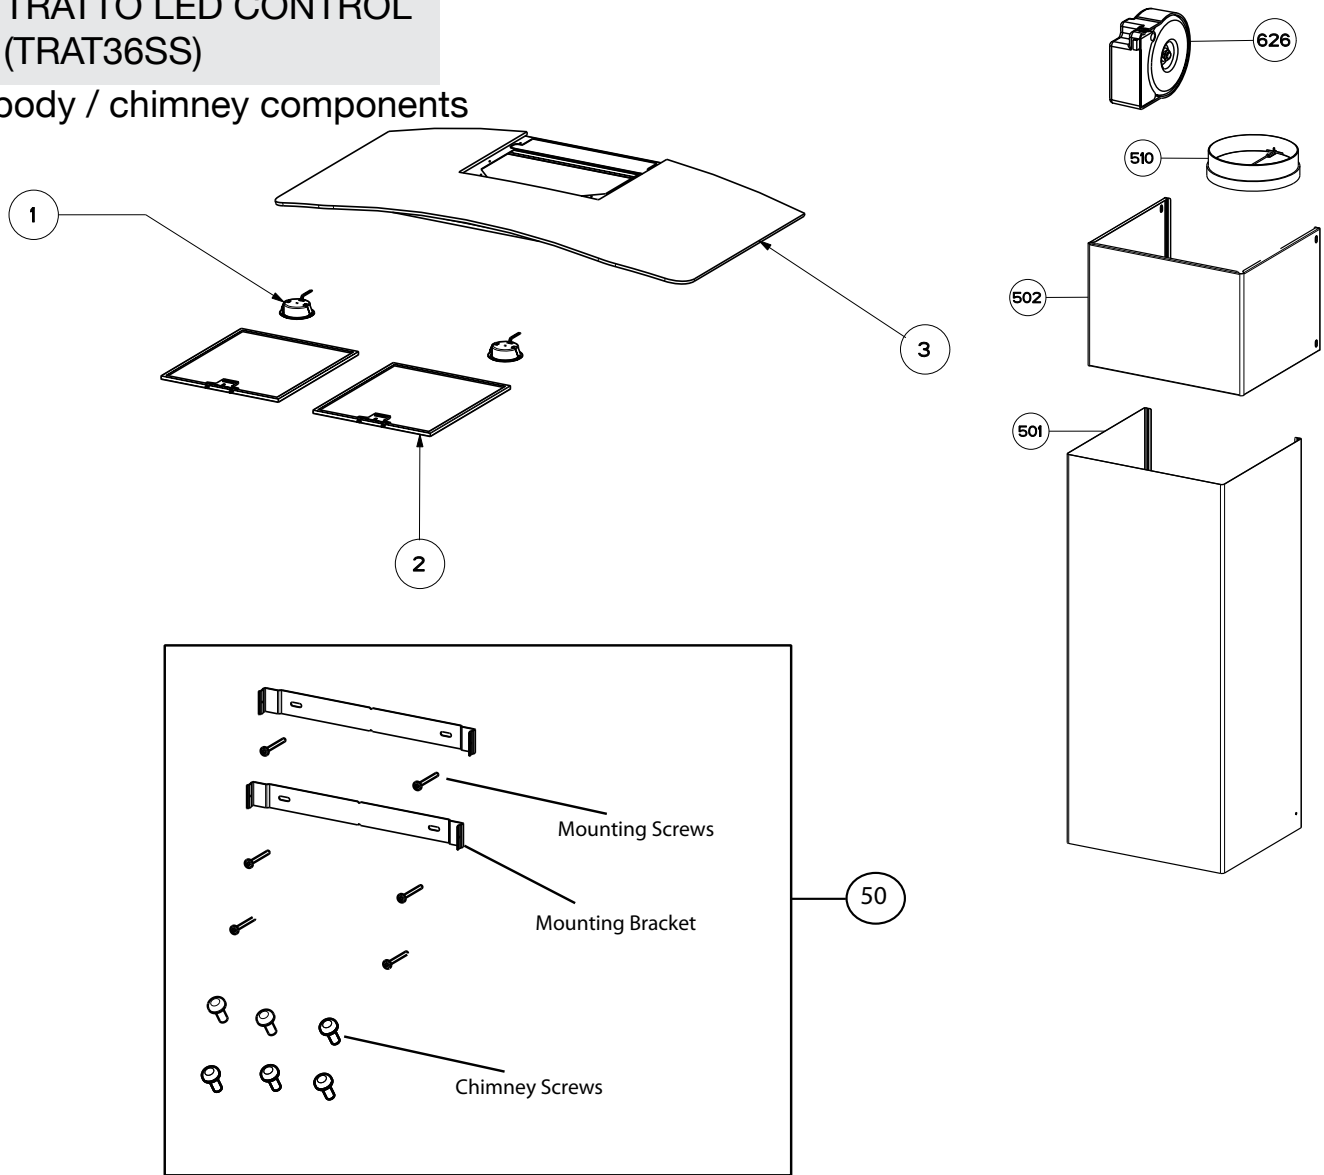

TRATTO LED CONTROL (TRAT36SS)

body / chimney components

	Model Number	TRAT36SS	
Key	Description	36	Qty Req.
1	Halogen lamp kit	133.0052.793	2
1	Halogen bulb only	133.0000.001	2
2	Grease Filter	133.0055.832	2
3	Glass hood body (SPECIAL ORDER ONLY)	133.0179.666	1
50	Installation Hardware	133.0084.478	1
501	Lower Chimney	133.0061.519	1
502	Upper Chimney	133.0061.518	1
510	Damper	133.0055.994	1
626	Transformer Kit	133.0052.516	1

TRATTO LED CONTROL (TRAT36SS)

motor / control components

	Model Number	TRAT36SS	
Key	Description	36	Qty Req.
101	Control Button Kit	133.0179.011	1
190	Switchboard Kit	133.0179.013	1
302	Impeller Kit	133.0052.799	1
305	Rubber Motor Mount	133.0051.604	1
312	Capacitor	133.0060.648	1
399	Motor Kit	133.0052.798	1