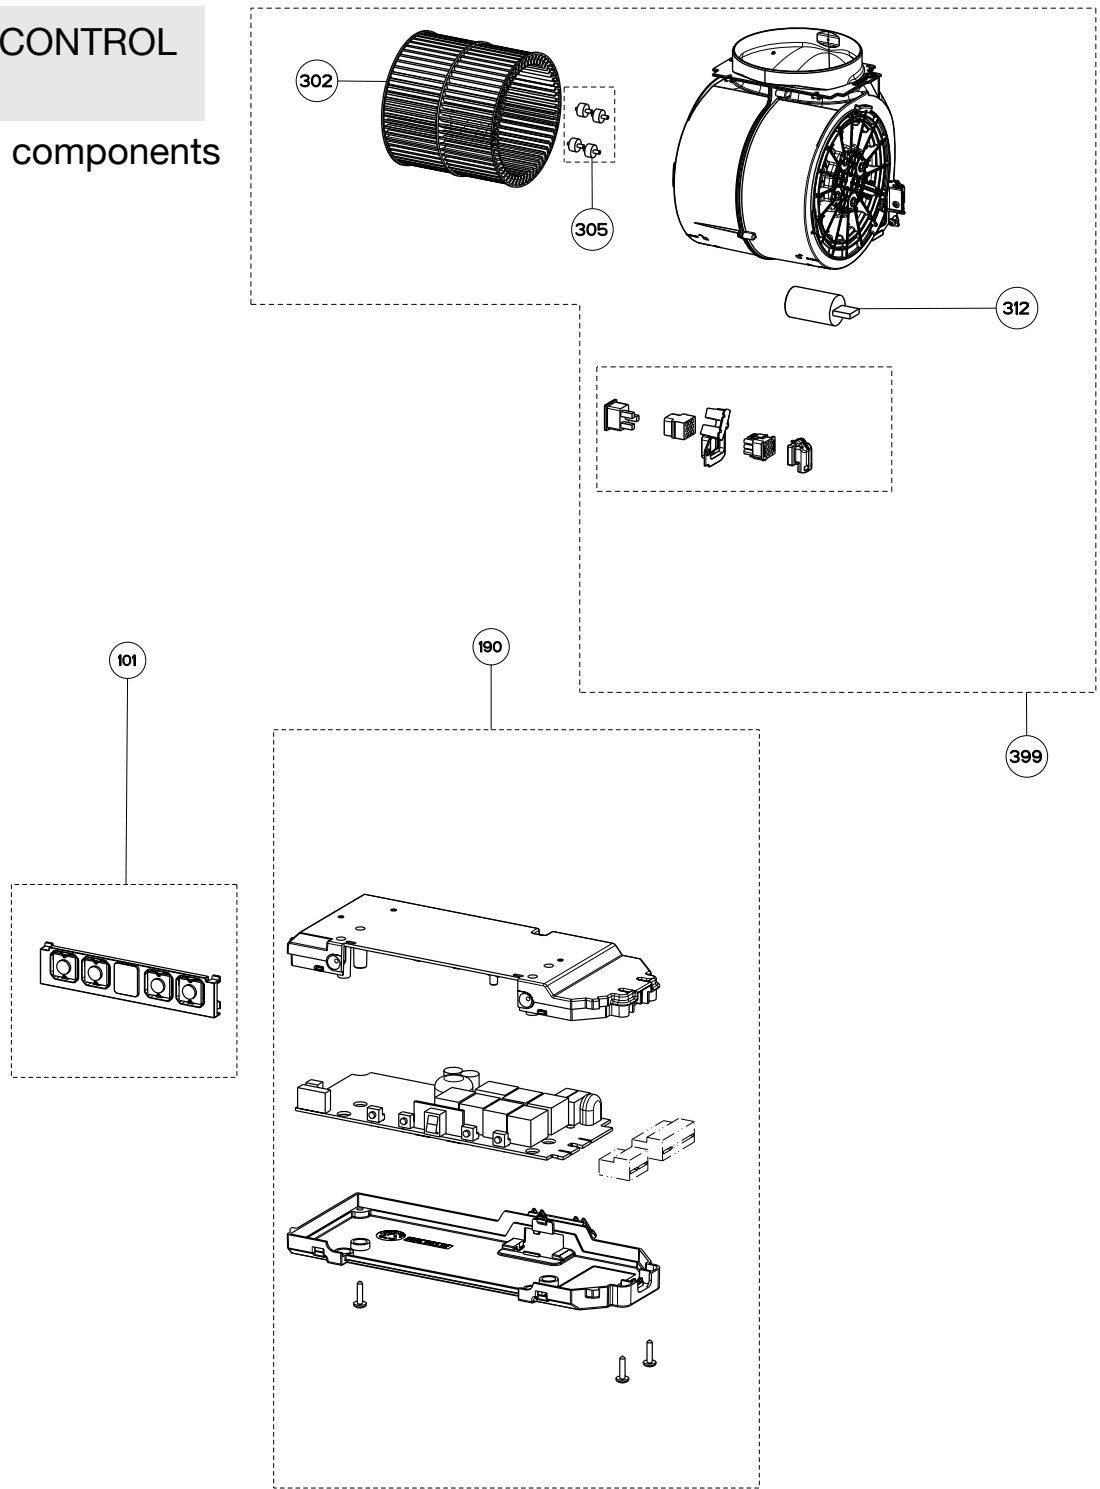

TRATTO LED CONTROL (TRAT36SS)

body / chimney components

	Model Number	TRAT36SS	
Key	Description	36	Qty Req.
1	Halogen lamp kit	133.0052.793	2
1	Halogen bulb only	133.0000.001	2
2	Grease Filter	133.0055.832	2
3	Glass hood body (SPECIAL ORDER ONLY)	133.0179.666	1
50	Installation Hardware	133.0084.478	1
501	Lower Chimney	133.0061.519	1
502	Upper Chimney	133.0061.518	1
510	Damper	133.0055.994	1
626	Transformer Kit	133.0052.516	1

TRATTO LED CONTROL (TRAT36SS)

motor / control components

	Model Number	TRAT36SS	
Key	Description	36	Qty Req.
101	Control Button Kit	133.0179.011	1
190	Switchboard Kit	133.0179.013	1
302	Impeller Kit	133.0052.799	1
305	Rubber Motor Mount	133.0051.604	1
312	Capacitor	133.0060.648	1
399	Motor Kit	133.0052.798	1