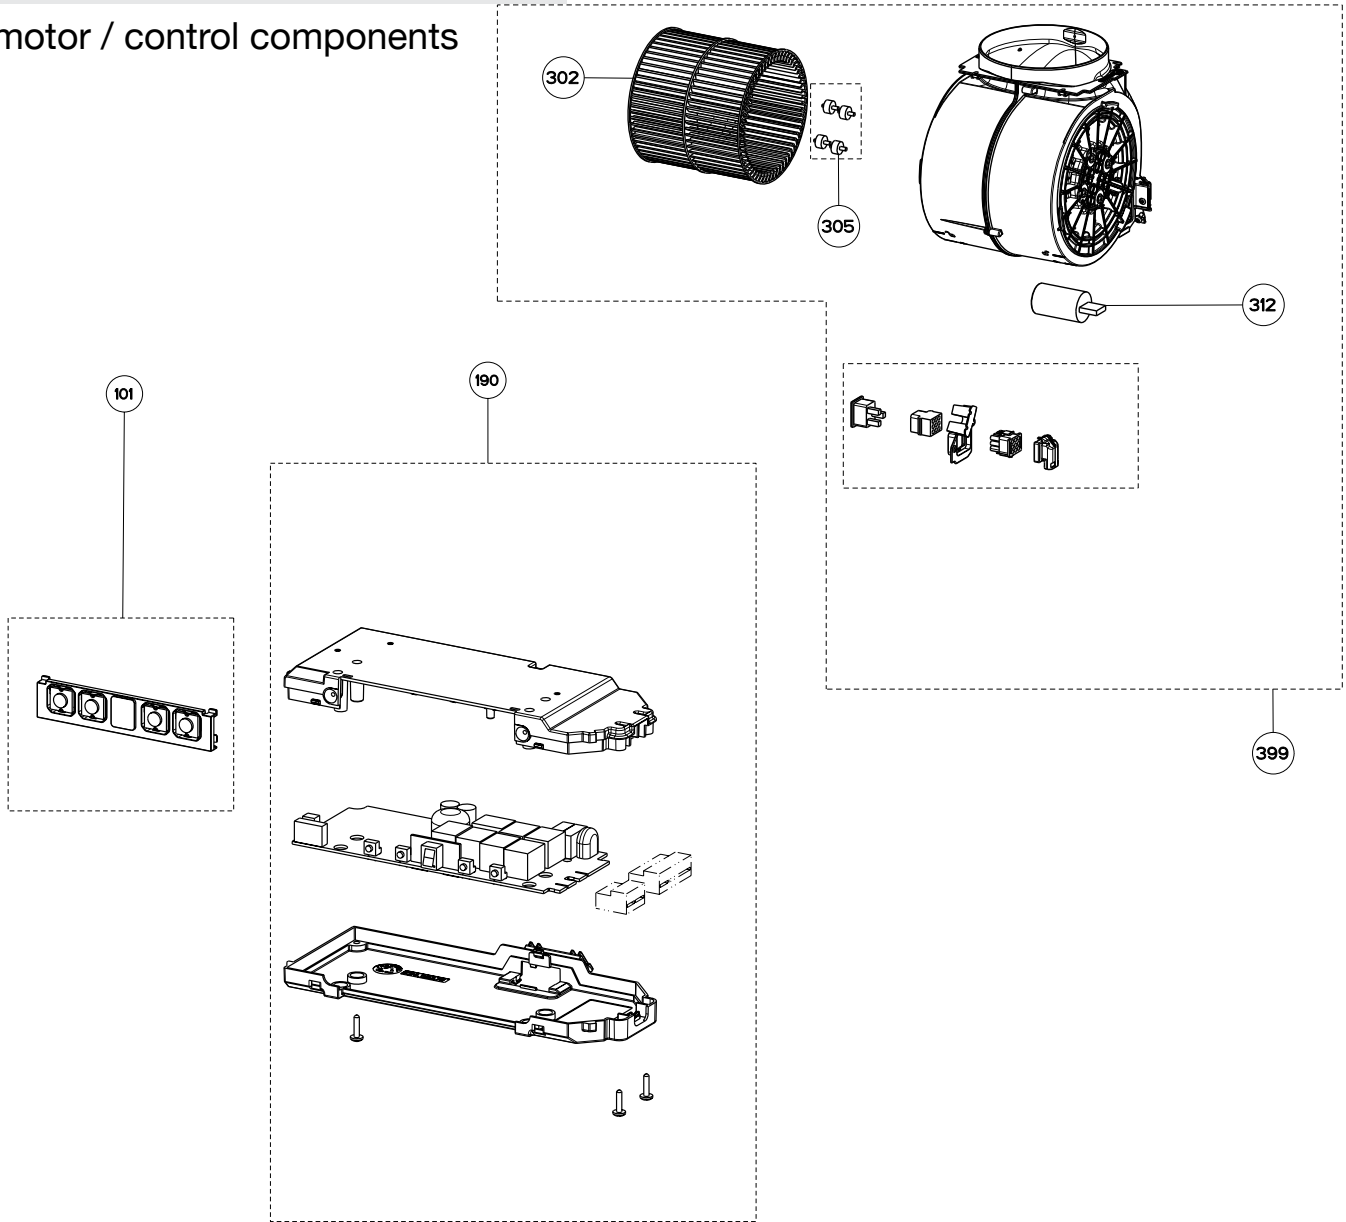

TRATTO ISOLA LED CONTROLS

body / chimney components

	Model Number	TRATIS36SS	
Key	Description	36	Qty Req.
6	Grease filter	133.0055.832	2
7	Halogen lamp kit	133.0052.793	4
7	Halogen bulb only	133.0000.001	4
8	Connector box	133.0016.977	2
507	Upper chimney	133.0062.273	1
512	Lower chimney	133.0062.473	1
514	Damper	133.0055.994	1
626	Transformer kit	133.0052.578	1

TRATTO ISOLA LED CONTROLS

motor / control components

	Model Number	TRATIS36SS	
Key	Description	36	Qty Req.
101	Control Button Kit	133.0179.011	1
190	Switchboard Kit	133.0179.013	1
302	Impeller Kit	133.0052.799	1
305	Rubber Motor Mount	133.0051.604	1
312	Capacitor	133.0060.648	1
399	Motor Kit	133.0052.798	1

TRATTO ISOLA LED CONTROLS
 installation hardware

	Model Number	TRATIS36SS	
Key	Description	36	Qty Req.
	Mounting Kit Island	133.0084.479	1
A	4 Bolts to Attach Canopy to Chimney		1
B	Wood Shelf Nut		1
C	Wood Shelf Washer		1
D	Wood Shelf Bolt		1
E	Wood Screw		1
F	Connector Box w/screws		1
G	Chimney Screws		1