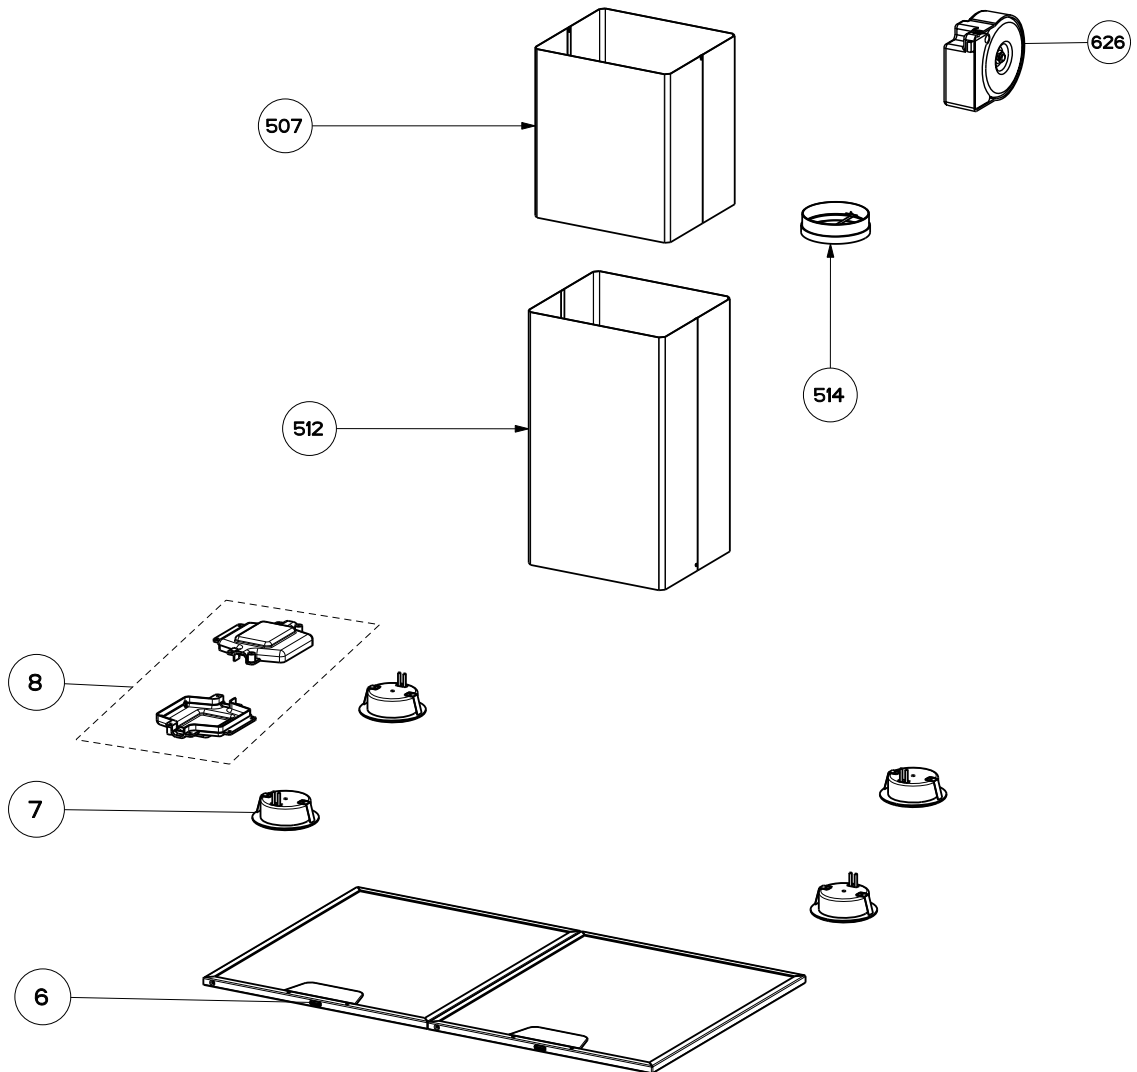

TRATTO ISOLA LED CONTROLS

body / chimney components

	Model Number	TRATIS36SS	
Key	Description	36	Qty Req.
6	Grease filter	133.0055.832	2
7	Halogen lamp kit	133.0052.793	4
7	Halogen bulb only	133.0000.001	4
8	Connector box	133.0016.977	2
507	Upper chimney	133.0062.273	1
512	Lower chimney	133.0062.473	1
514	Damper	133.0055.994	1
626	Transformer kit	133.0052.578	1

TRATTO ISOLA LED CONTROLS

motor / control components

	Model Number	TRATIS36SS	
Key	Description	36	Qty Req.
101	Control Button Kit	133.0179.011	1
190	Switchboard Kit	133.0179.013	1
302	Impeller Kit	133.0052.799	1
305	Rubber Motor Mount	133.0051.604	1
312	Capacitor	133.0060.648	1
399	Motor Kit	133.0052.798	1

TRATTO ISOLA LED CONTROLS
 installation hardware

	Model Number	TRATIS36SS	
Key	Description	36	Qty Req.
	Mounting Kit Island	133.0084.479	1
A	4 Bolts to Attach Canopy to Chimney		1
B	Wood Shelf Nut		1
C	Wood Shelf Washer		1
D	Wood Shelf Bolt		1
E	Wood Screw		1
F	Connector Box w/screws		1
G	Chimney Screws		1